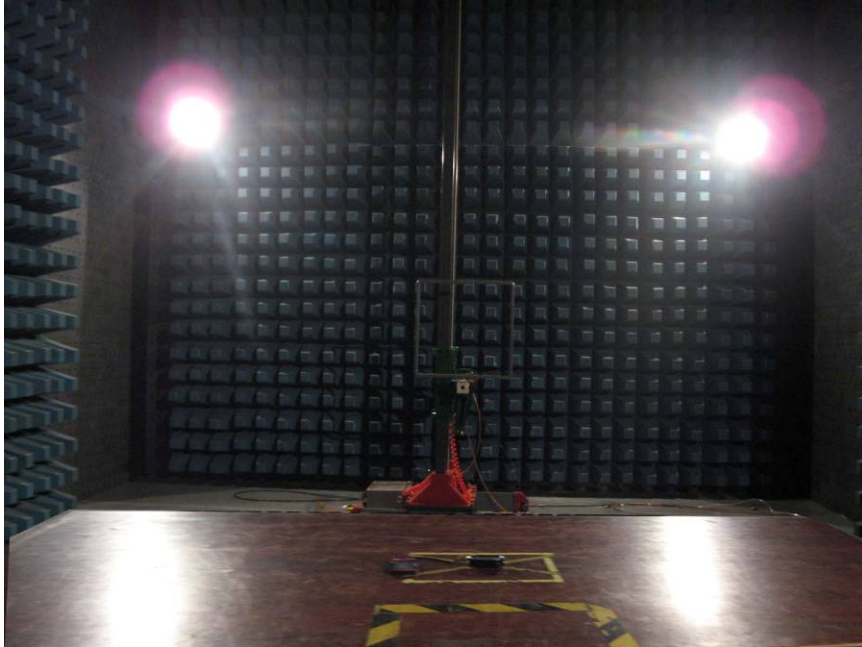

## PHOTOGRAPHS OF TEST SETUP

Radiated Emission Test Setup (Below 30MHz)

Radiated Emission Test Setup (30MHz-1000MHz)