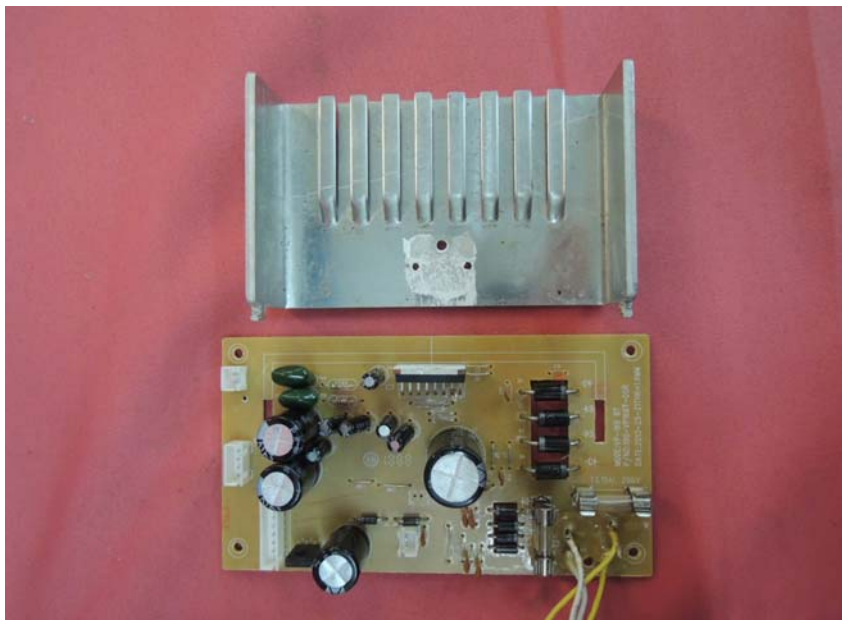

INTERTEK TESTING SERVICE

Report No.: 13061472HKG-001

Equipment Photographs

Model : VP-168B

(Internal)

INTERTEK TESTING SERVICE

Report No.: 13061472HKG-001

Equipment Photographs

Model : VP-168B

(Internal)

INTERTEK TESTING SERVICE

Report No.: 13061472HKG-001

Equipment Photographs

Model : VP-168B

(Internal)

INTERTEK TESTING SERVICE

Report No.: 13061472HKG-001

Equipment Photographs

Model : VP-168B

(Internal)

INTERTEK TESTING SERVICE

Report No.: 13061472HKG-001

Equipment Photographs

Model : VP-168B