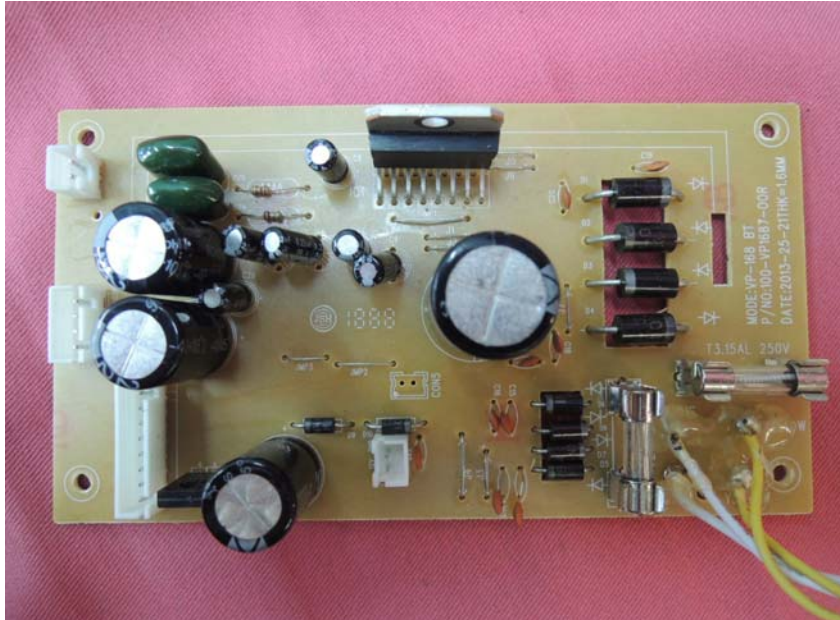

INTERTEK TESTING SERVICE

Report No.: 13061472HKG-001

Equipment Photographs

Model : VP-168B

(Internal)

INTERTEK TESTING SERVICE

Report No.: 13061472HKG-001

Equipment Photographs

Model : VP-168B

(Internal)

INTERTEK TESTING SERVICE

Report No.: 13061472HKG-001

Equipment Photographs

Model : VP-168B

(Internal)

INTERTEK TESTING SERVICE

Report No.: 13061472HKG-001

Equipment Photographs

Model : VP-168B

(Internal)

INTERTEK TESTING SERVICE

Report No.: 13061472HKG-001

Equipment Photographs

Model : VP-168B