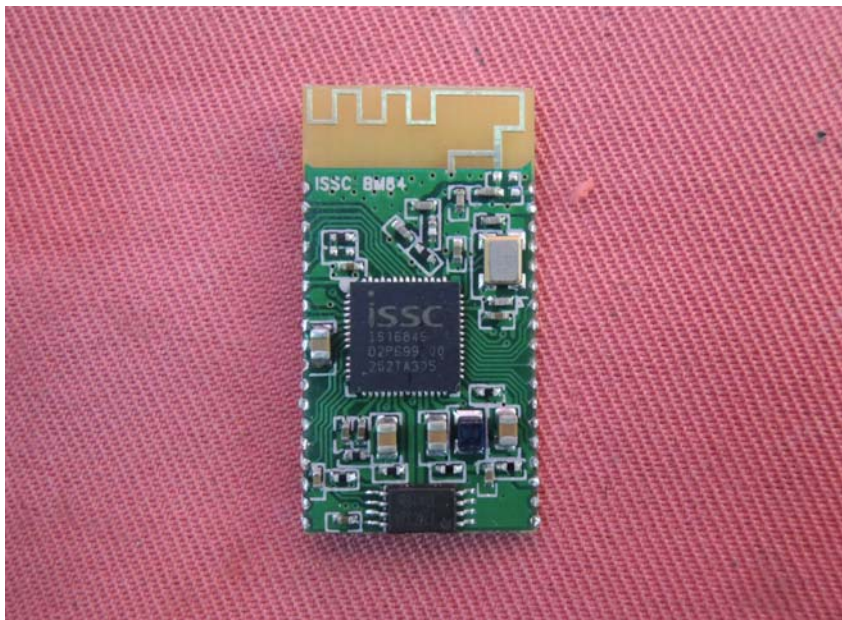

(Internal)

INTERTEK TESTING SERVICE

Report No.: 13061472HKG-001

Equipment Photographs

Model : VP-168B

(Internal)

INTERTEK TESTING SERVICE

Report No.: 13061472HKG-001

Equipment Photographs

Model : VP-168B

(Internal)

INTERTEK TESTING SERVICE

Report No.: 13061472HKG-001

Equipment Photographs

Model : VP-168B

(Internal)