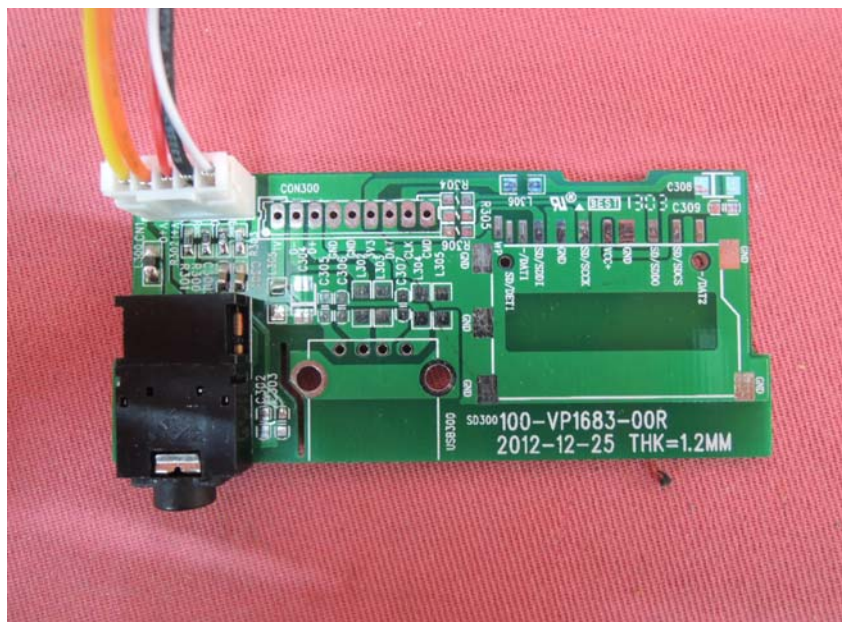

(Internal)

INTERTEK TESTING SERVICE

Report No.: 13061472HKG-001

Equipment Photographs

Model : VP-168B

(Internal)

INTERTEK TESTING SERVICE

Report No.: 13061472HKG-001

Equipment Photographs

Model : VP-168B

(Internal)

INTERTEK TESTING SERVICE

Report No.: 13061472HKG-001

Equipment Photographs

Model : VP-168B

(Internal)