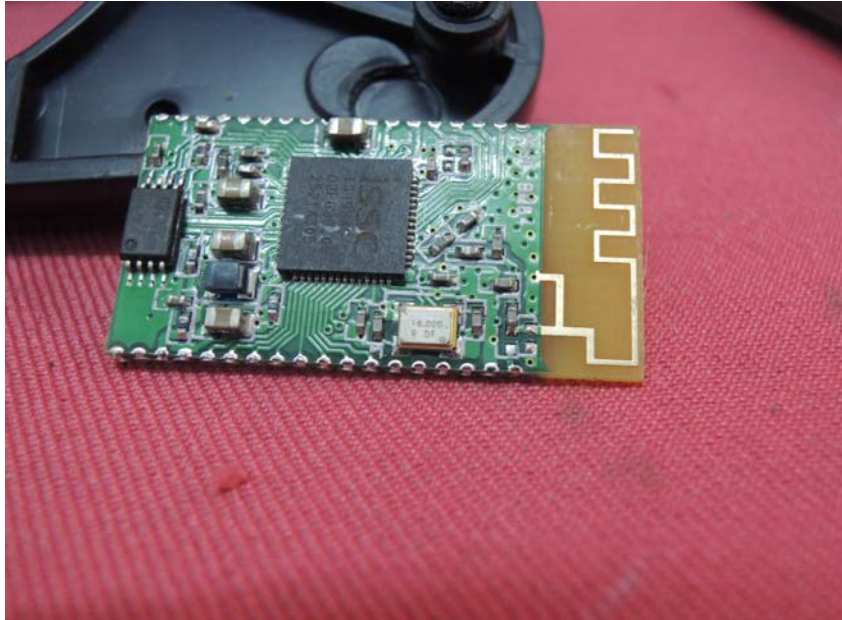

INTERTEK TESTING SERVICE

Report No.: 13061472HKG-001

Equipment Photographs

Model : VP-168B

(Internal)