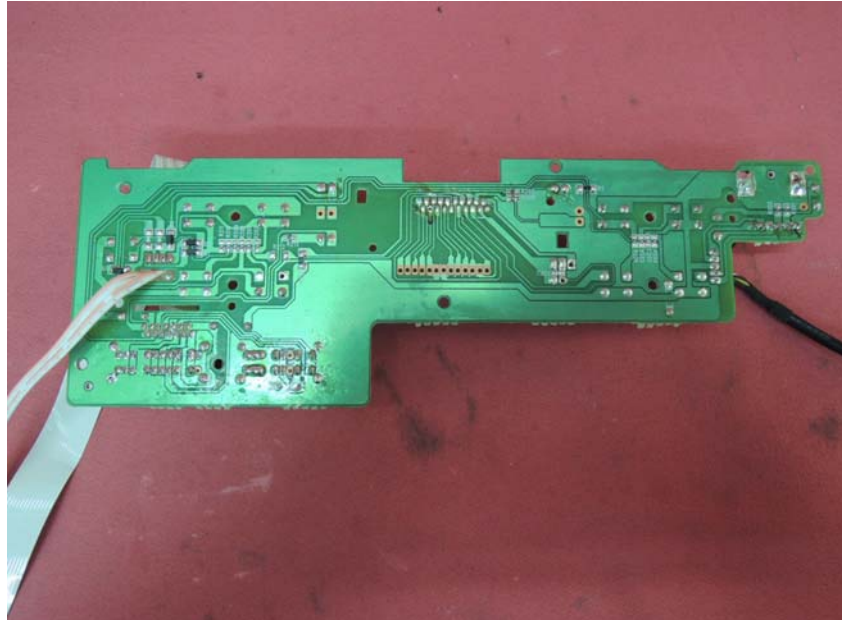

Report No.: 13061472HKG-001

Equipment Photographs

Model : VP-168B

(Internal)

INTERTEK TESTING SERVICE

Report No.: 13061472HKG-001

Equipment Photographs

Model : VP-168B

(Internal)

INTERTEK TESTING SERVICE

Report No.: 13061472HKG-001

Equipment Photographs

Model : VP-168B

(Internal)

INTERTEK TESTING SERVICE

Report No.: 13061472HKG-001

Equipment Photographs

Model : VP-168B

(Internal)

INTERTEK TESTING SERVICE

Report No.: 13061472HKG-001

Equipment Photographs

Model : VP-168B

(Internal)

INTERTEK TESTING SERVICE

Report No.: 13061472HKG-001

Equipment Photographs

Model : VP-168B

(Internal)

INTERTEK TESTING SERVICE

Report No.: 13061472HKG-001

Equipment Photographs