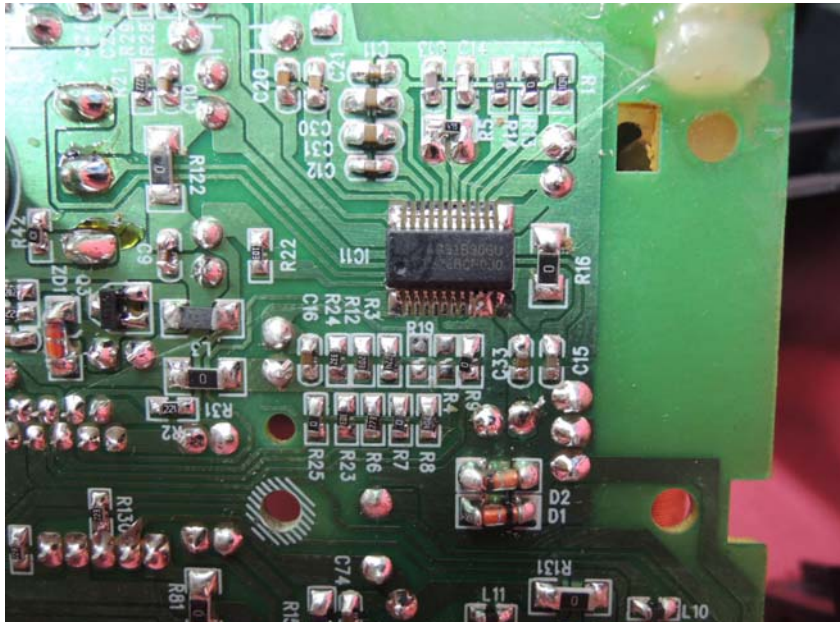

INTERTEK TESTING SERVICE

Report No.: 13061472HKG-001

Equipment Photographs

Model : VP-168B

(Internal)