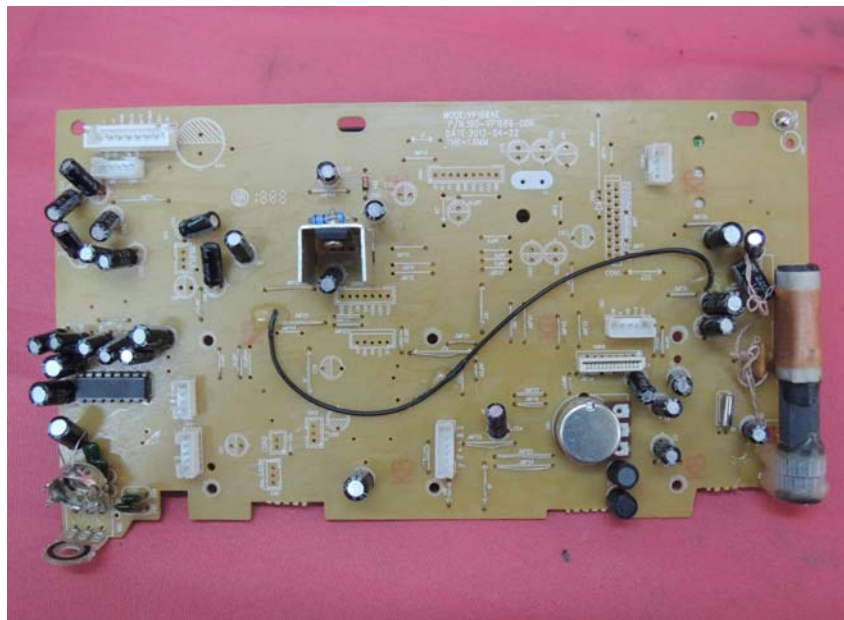

INTERTEK TESTING SERVICE

Report No.: 13061472HKG-001

Equipment Photographs

Model : VP-168B

(Internal)