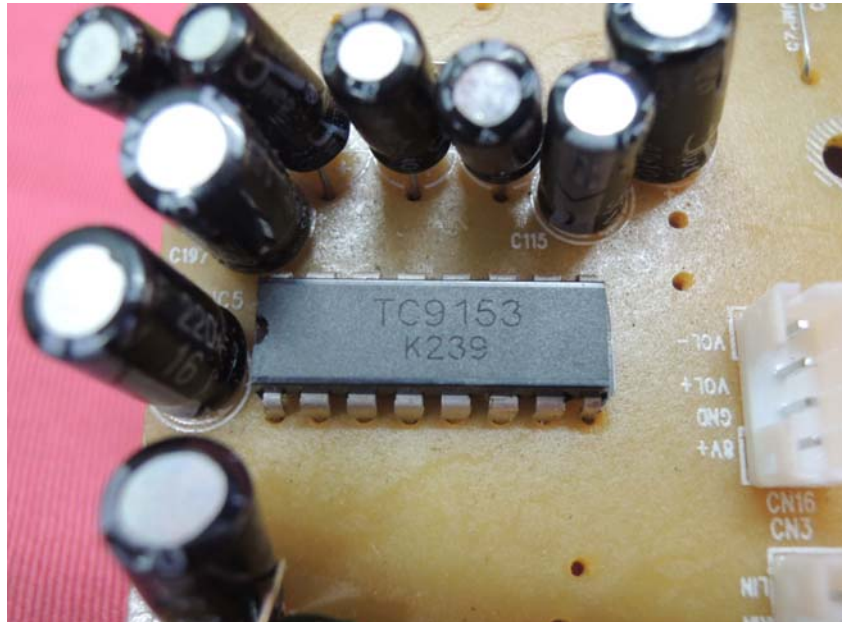

(Internal)

INTERTEK TESTING SERVICE

Report No.: 13061472HKG-001

Equipment Photographs

Model : VP-168B

(Internal)

INTERTEK TESTING SERVICE

Report No.: 13061472HKG-001