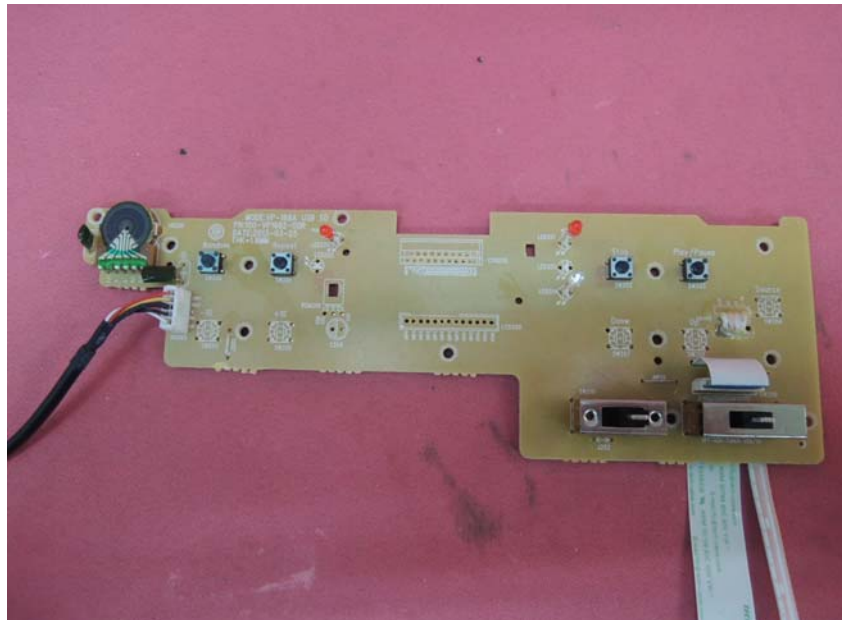

Report No.: 13061472HKG-001

Equipment Photographs

Model : VP-168B

(Internal)

INTERTEK TESTING SERVICE

Report No.: 13061472HKG-001

Equipment Photographs

Model : VP-168B

(Internal)

INTERTEK TESTING SERVICE

Report No.: 13061472HKG-001

Equipment Photographs

Model : VP-168B

(Internal)

INTERTEK TESTING SERVICE

Report No.: 13061472HKG-001

Equipment Photographs

Model : VP-168B

(Internal)

INTERTEK TESTING SERVICE

Report No.: 13061472HKG-001

Equipment Photographs

Model : VP-168B

(Internal)

INTERTEK TESTING SERVICE

Report No.: 13061472HKG-001

Equipment Photographs

Model : VP-168B

(Internal)

INTERTEK TESTING SERVICE

Report No.: 13061472HKG-001

Equipment Photographs