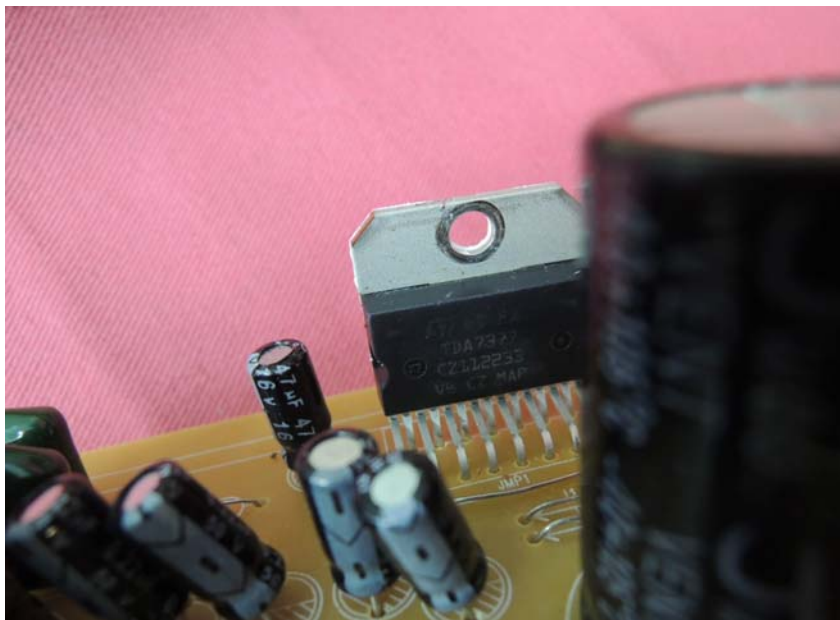

INTERTEK TESTING SERVICE

Report No.: 13061472HKG-001

Equipment Photographs

Model : VP-168B

(Internal)