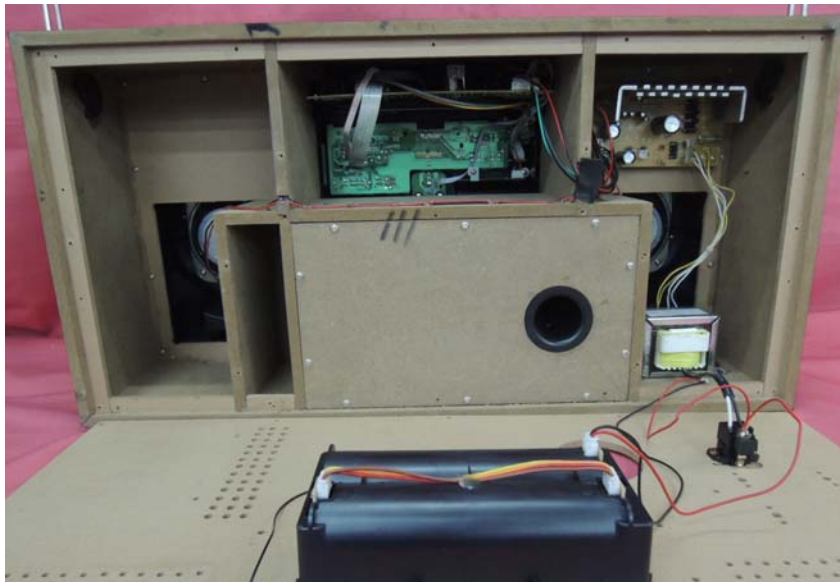

INTERTEK TESTING SERVICE

Report No.: 13061472HKG-001

Equipment Photographs

Model : VP-168B

(Internal)

INTERTEK TESTING SERVICE

Report No.: 13061472HKG-001

Equipment Photographs

Model : VP-168B

(Internal)

INTERTEK TESTING SERVICE

Report No.: 13061472HKG-001

Equipment Photographs

Model : VP-168B

(Internal)

INTERTEK TESTING SERVICE

Report No.: 13061472HKG-001

Equipment Photographs

Model : VP-168B

(Internal)

INTERTEK TESTING SERVICE

Report No.: 13061472HKG-001

Equipment Photographs

Model : VP-168B