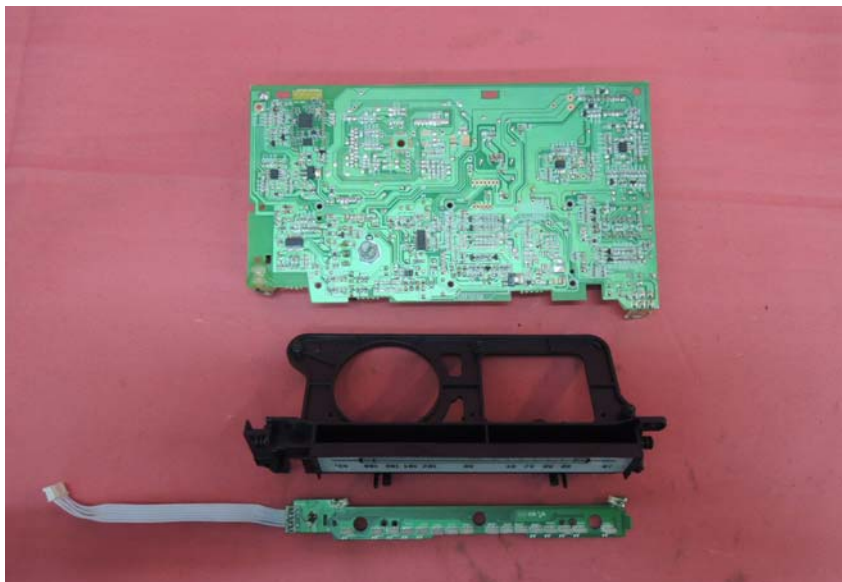

Equipment Photographs

Model : VP-168B

(Internal)

INTERTEK TESTING SERVICE

Report No.: 13061472HKG-001

Equipment Photographs

Model : VP-168B

(Internal)

INTERTEK TESTING SERVICE

Report No.: 13061472HKG-001

Equipment Photographs

Model : VP-168B

(Internal)

INTERTEK TESTING SERVICE

Report No.: 13061472HKG-001

Equipment Photographs

Model : VP-168B

(Internal)

INTERTEK TESTING SERVICE

Report No.: 13061472HKG-001

Equipment Photographs

Model : VP-168B

(Internal)

INTERTEK TESTING SERVICE