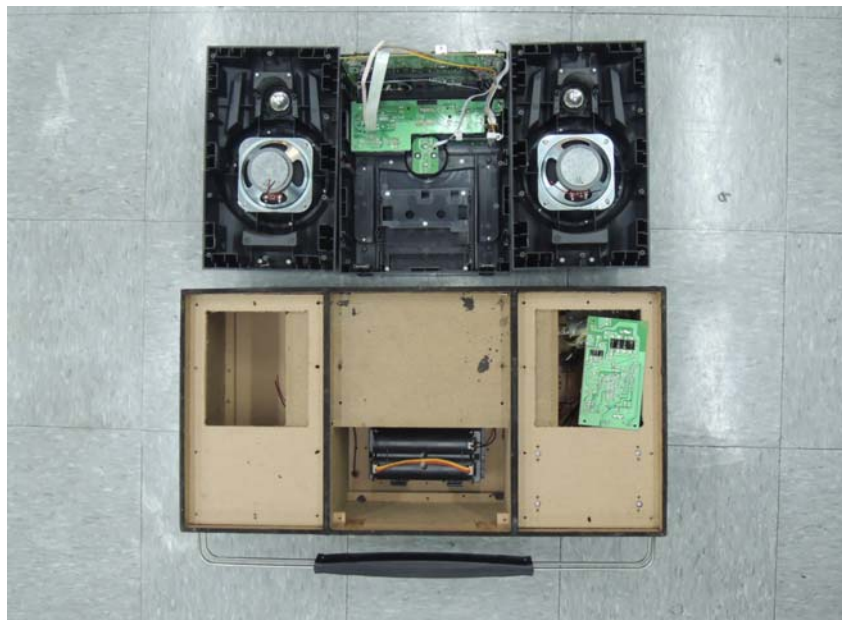

INTERTEK TESTING SERVICE

Report No.: 13061472HKG-001

Equipment Photographs

Model : VP-168B

(Internal)

INTERTEK TESTING SERVICE

Report No.: 13061472HKG-001

Equipment Photographs

Model : VP-168B

(Internal)

INTERTEK TESTING SERVICE

Report No.: 13061472HKG-001

Equipment Photographs

Model : VP-168B

(Internal)

INTERTEK TESTING SERVICE