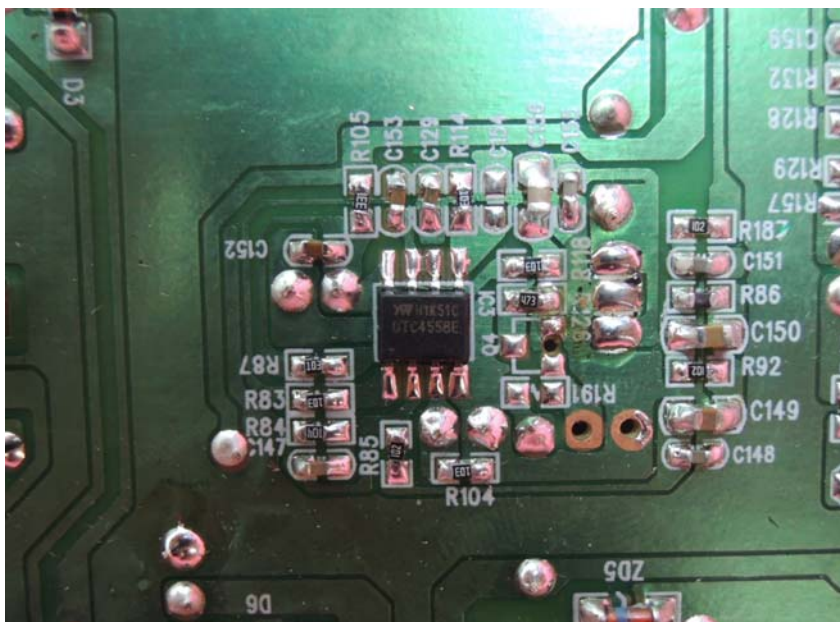

INTERTEK TESTING SERVICE

Report No.: 13061472HKG-001

Equipment Photographs

Model : VP-168B

(Internal)