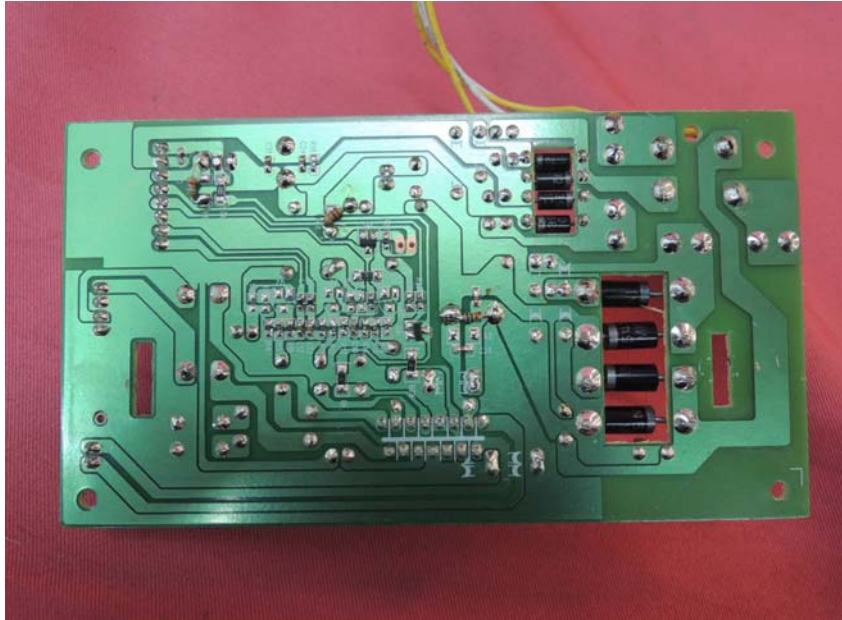

Report No.: 13061472HKG-001

Equipment Photographs

Model : VP-168B

(Internal)

INTERTEK TESTING SERVICE

Report No.: 13061472HKG-001

Equipment Photographs

Model : VP-168B

(Internal)

INTERTEK TESTING SERVICE

Report No.: 13061472HKG-001

Equipment Photographs

Model : VP-168B

(Internal)

INTERTEK TESTING SERVICE

Report No.: 13061472HKG-001