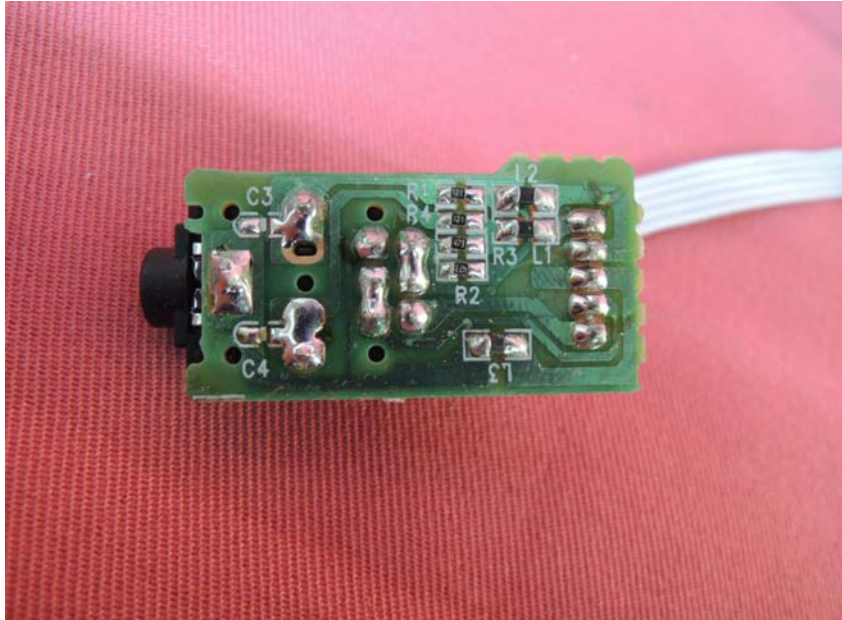

INTERTEK TESTING SERVICE

Report No.: 13061472HKG-001

Equipment Photographs

Model : VP-168B

(Internal)