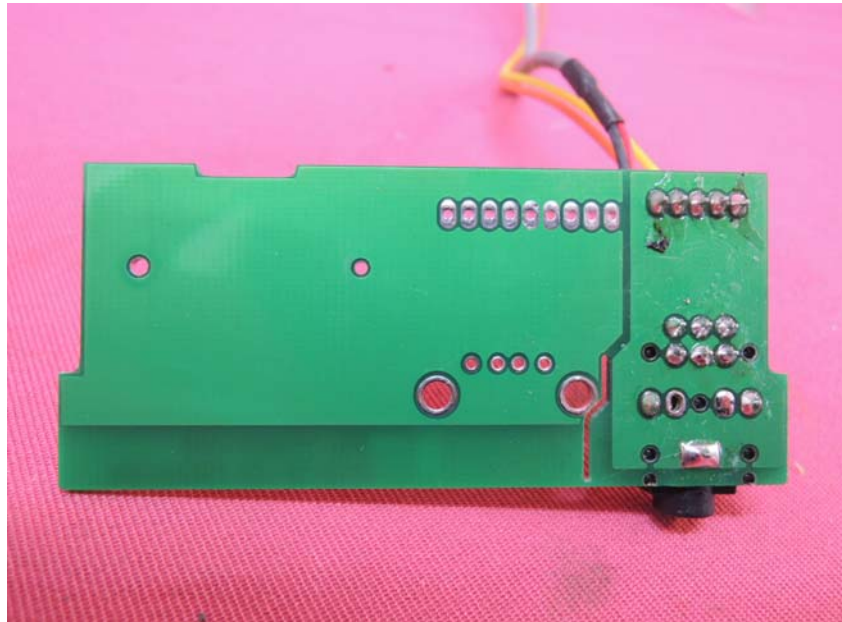

Equipment Photographs

Model : VP-168B

(Internal)

INTERTEK TESTING SERVICE

Report No.: 13061472HKG-001

Equipment Photographs

Model : VP-168B

(Internal)

INTERTEK TESTING SERVICE

Report No.: 13061472HKG-001

Equipment Photographs

Model : VP-168B

(Internal)

INTERTEK TESTING SERVICE

Report No.: 13061472HKG-001

Equipment Photographs