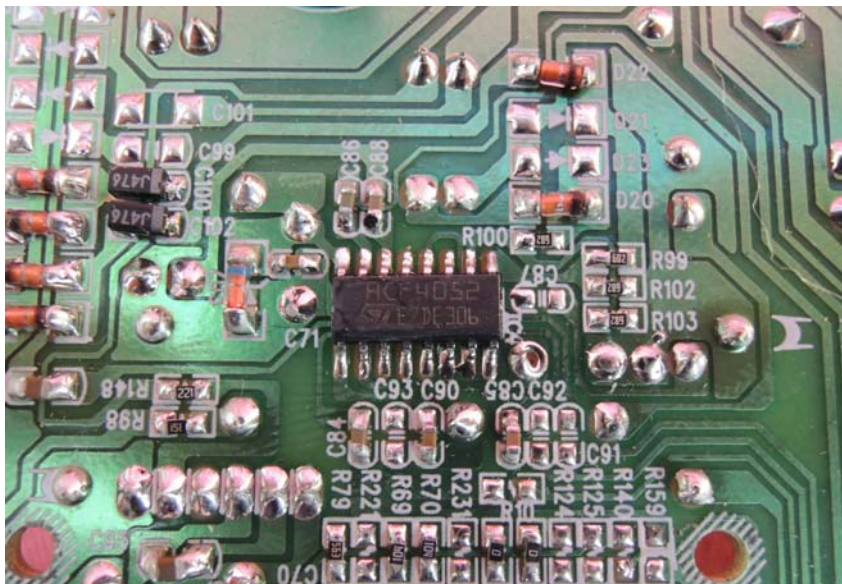

Model : VP-168B

(Internal)

INTERTEK TESTING SERVICE

Report No.: 13061472HKG-001

Equipment Photographs

Model : VP-168B

(Internal)

INTERTEK TESTING SERVICE