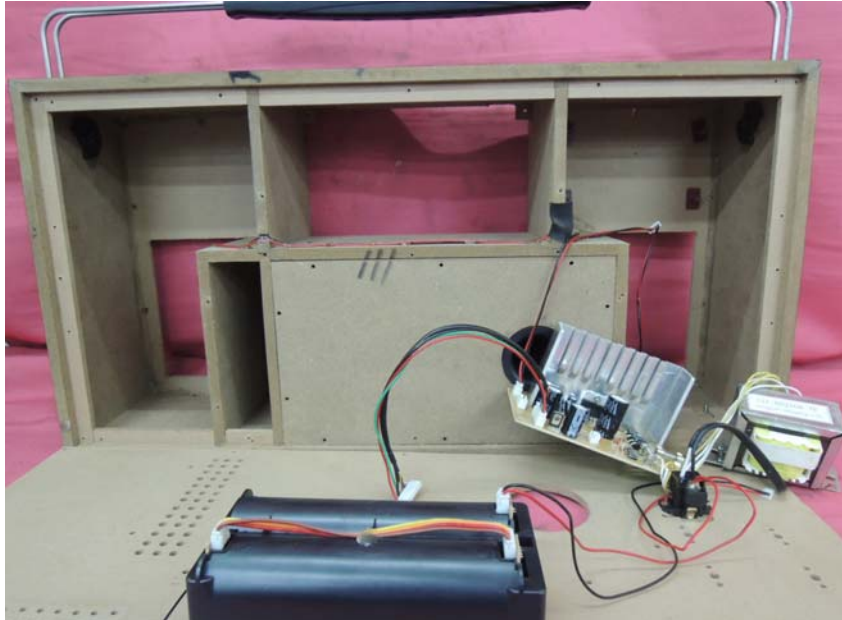

Model : VP-168B

(Internal)

INTERTEK TESTING SERVICE

Report No.: 13061472HKG-001

Equipment Photographs

Model : VP-168B

(Internal)

INTERTEK TESTING SERVICE

Report No.: 13061472HKG-001

Equipment Photographs

Model : VP-168B

(Internal)

INTERTEK TESTING SERVICE

Report No.: 13061472HKG-001

Equipment Photographs

Model : VP-168B