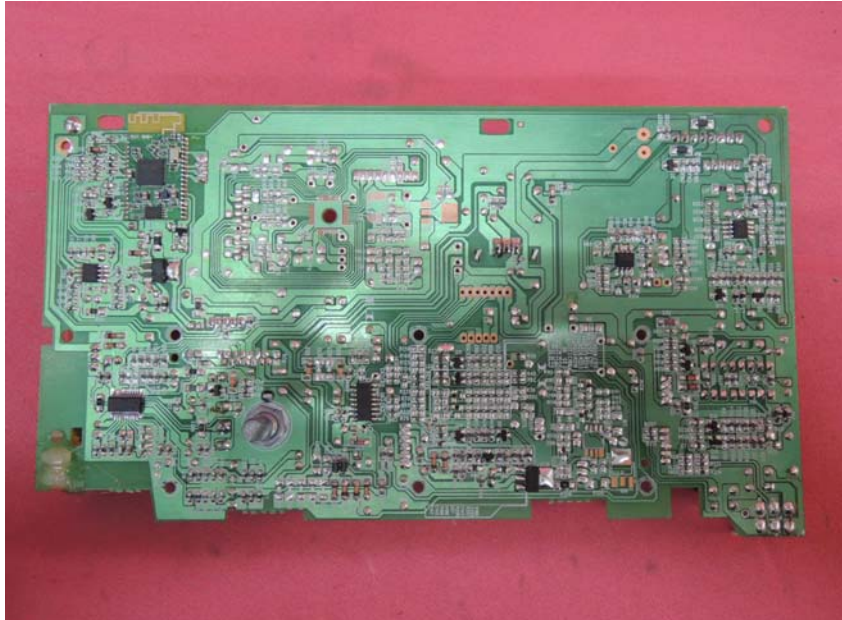

INTERTEK TESTING SERVICE

Report No.: 13061472HKG-001

Equipment Photographs

Model : VP-168B

(Internal)

INTERTEK TESTING SERVICE

Report No.: 13061472HKG-001

Equipment Photographs

Model : VP-168B

(Internal)

INTERTEK TESTING SERVICE

Report No.: 13061472HKG-001

Equipment Photographs

Model : VP-168B

(Internal)

INTERTEK TESTING SERVICE

Report No.: 13061472HKG-001

Equipment Photographs

Model : VP-168B

(Internal)

INTERTEK TESTING SERVICE

Report No.: 13061472HKG-001

Equipment Photographs

Model : VP-168B