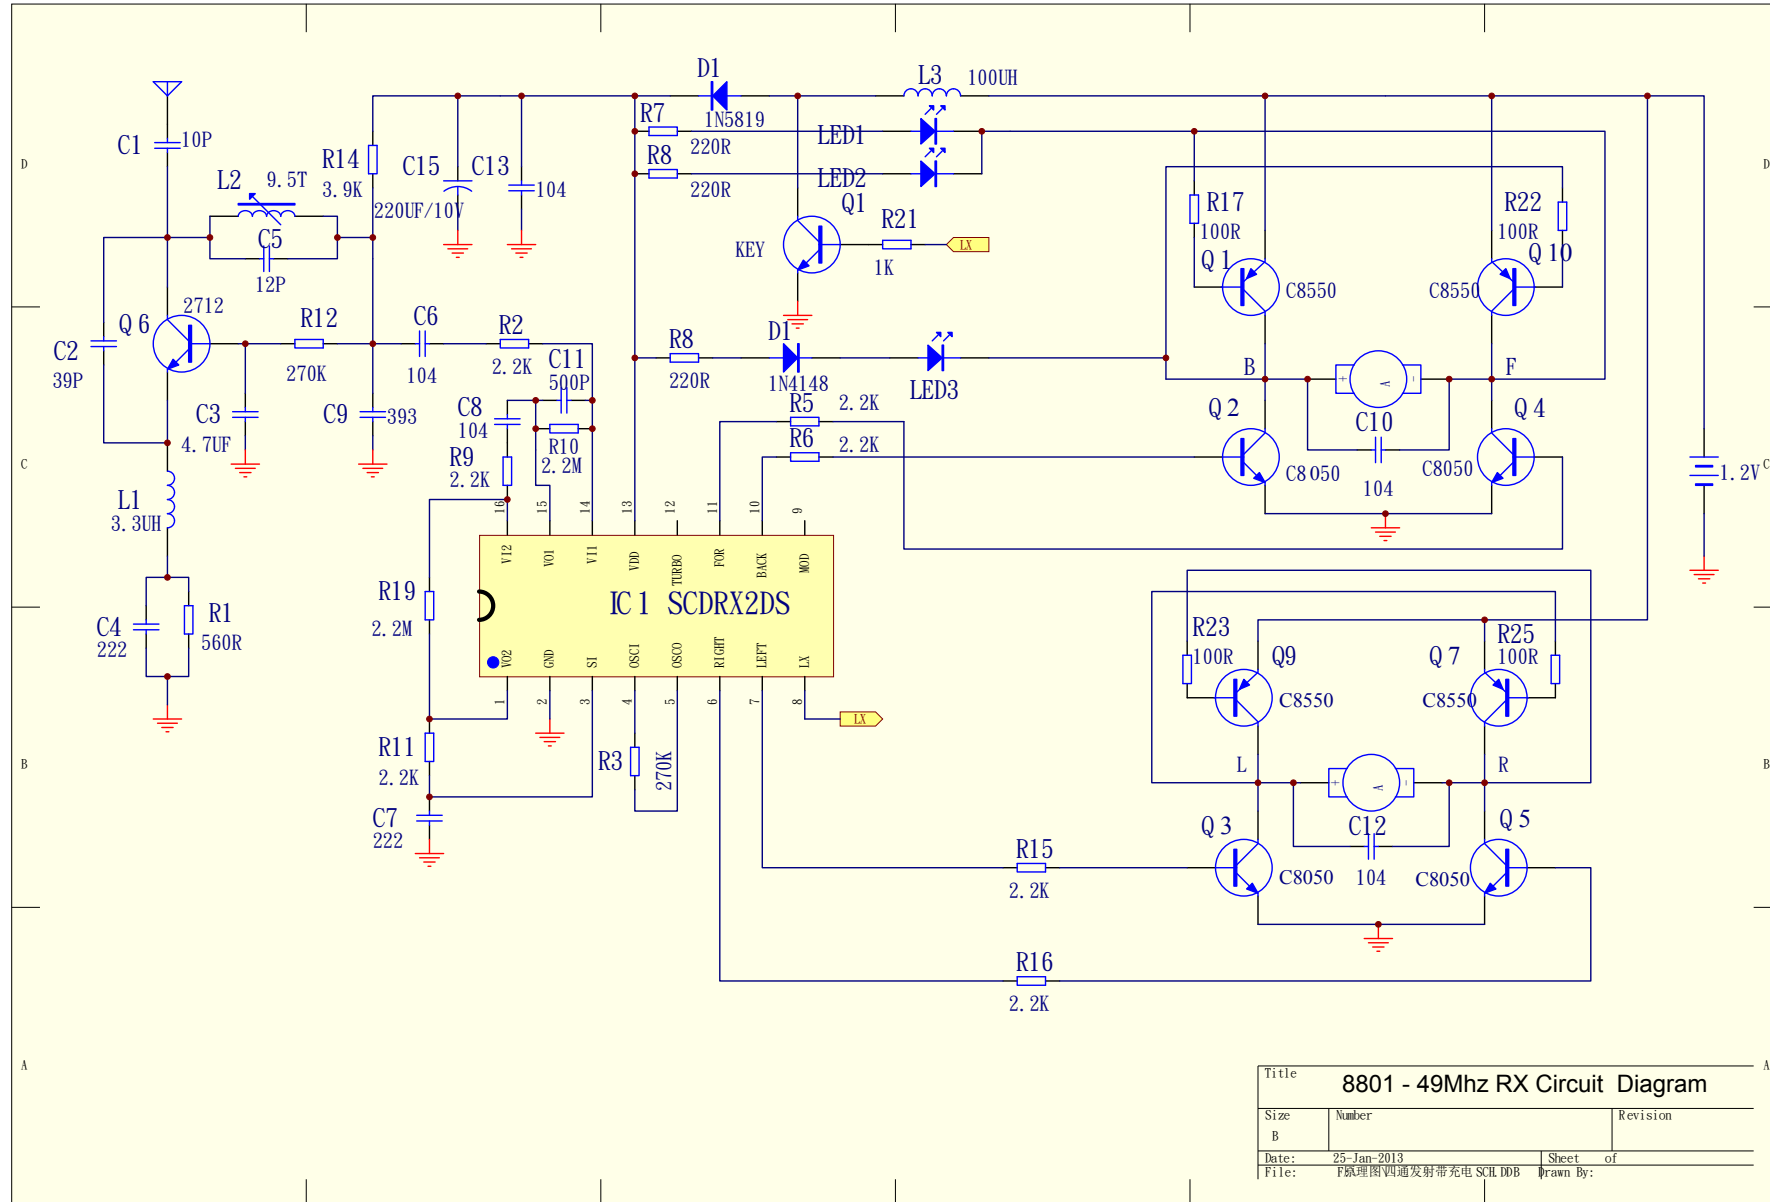

Item No. 8801 -49Mhz Receiver Circuit Diagram

Title		
8801 - 49Mhz RX Circuit Diagram		
Size	Number	Revision
B		
Date:	25-Jan-2013	Sheet of
File:	F:\原理图\四通发射带充电 SCH.DDB	Drawn By: