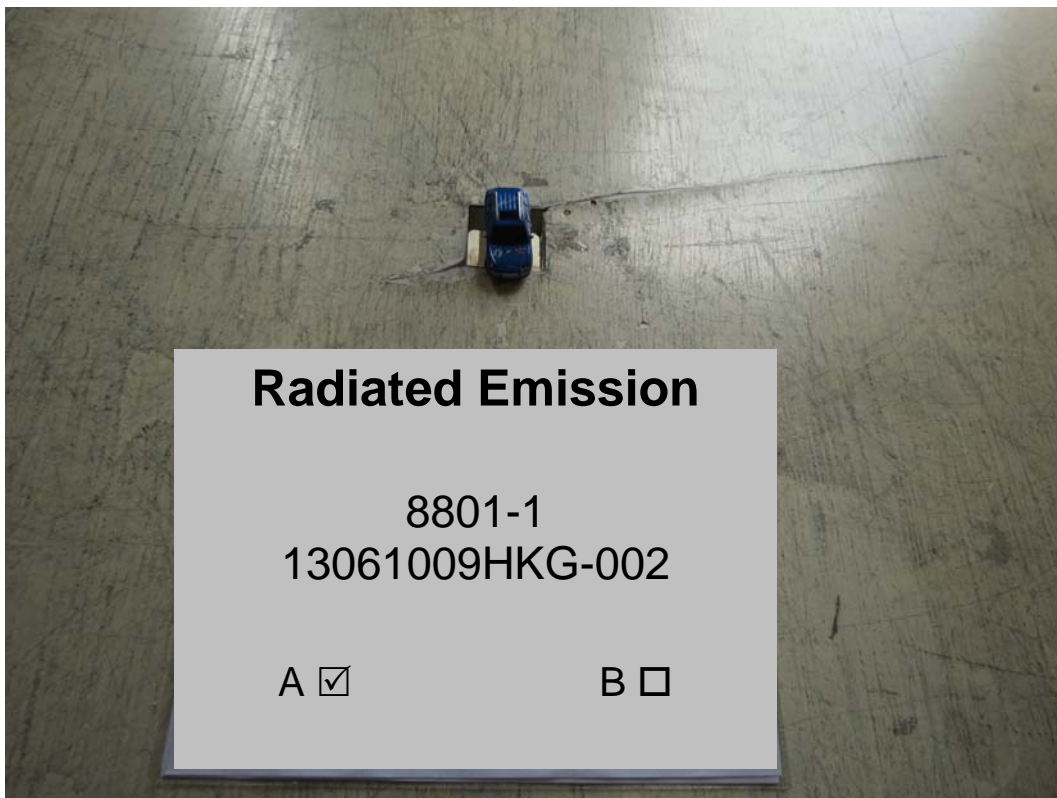


INTERTEK TESTING SERVICE

Report No: 13061009HKG-002

Configuration Photographs

Worst-Case Radiated Emissions

(Front View)

Model: 8801-1

INTERTEK TESTING SERVICE

Report No: 13061009HKG-002

Configuration Photographs

Worst-Case Radiated Emissions

(Rear View)

Model: 8801-1