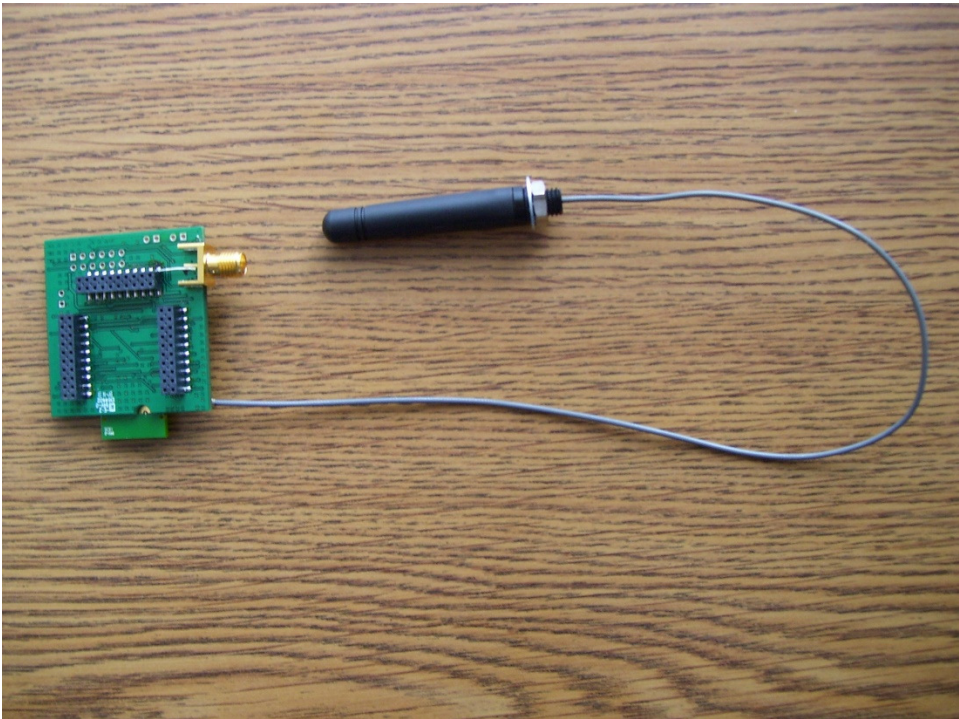

**ZICM357SP0-1 Internal Photo**

**ZICM357SP0-1 Photo of Back**

**Label & Location  
Dimensions (0.48" x 0.56")**

**California Eastern Laboratories**

**ZICM357SP0-1 Module with Aveslink Model E-2820-CA Antenna**

**Top**

**Bottom**

## ZICM357SP0-1 Module with LSR Model 001-0010 Antenna

Top

Bottom