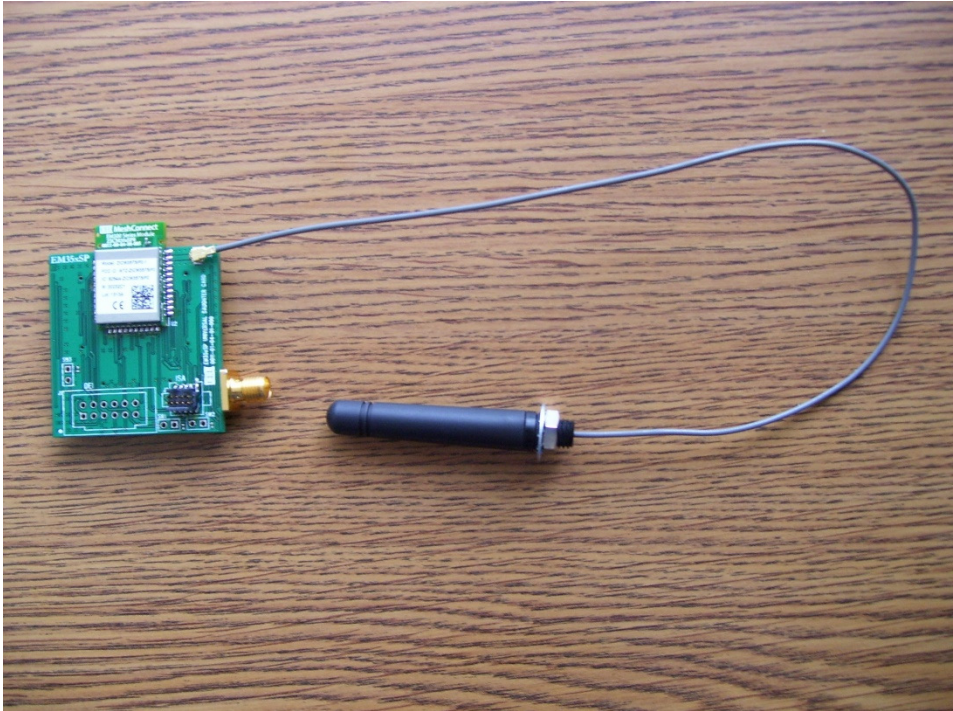

California Eastern Laboratories

ZICM357SP0-1 Module with Aveslink Model E-2820-CA Antenna

Top