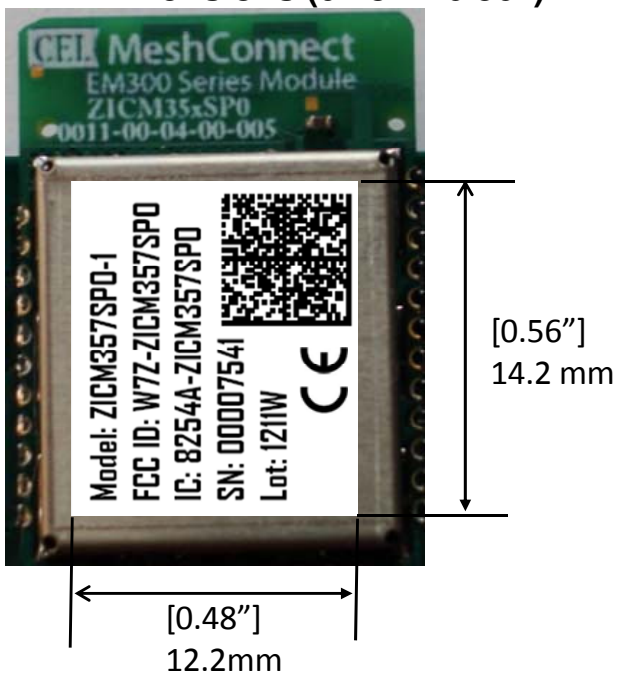

**ZICM357SP0-1 Internal Photo**

**ZICM357SP0-1 Photo of Back**

**Label & Location  
Dimensions (0.48" x 0.56")**

**California Eastern Laboratories**

**ZICM357SP0-1 Module with Aveslink Model E-2820-CA Antenna**

**Top**

**Bottom**

## ZICM357SP0-1 Module with LSR Model 001-0010 Antenna

Top

Bottom