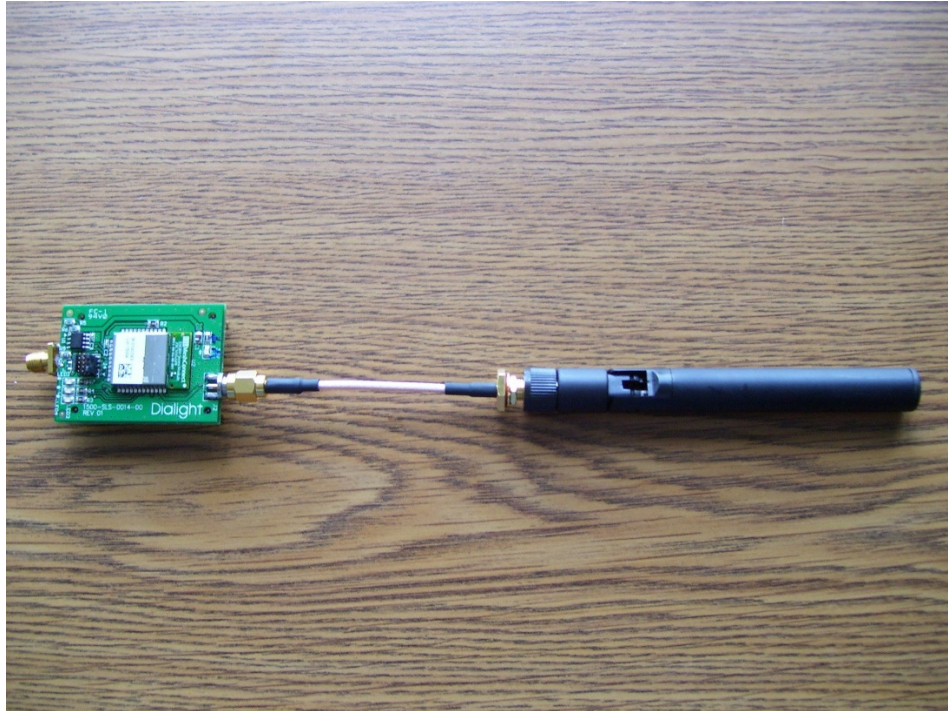

**ZICM357SP0-1 Internal Photo**

**ZICM357SP0-1 Photo of Back**

**Label & Location  
Dimensions (0.48" x 0.56")**

**California Eastern Laboratories**

**ZICM357SP0-1 Module with Aveslink Model E-2820-CA Antenna**

**Top**

**Bottom**

## ZICM357SP0-1 Module with LSR Model 001-0010 Antenna

Top

Bottom