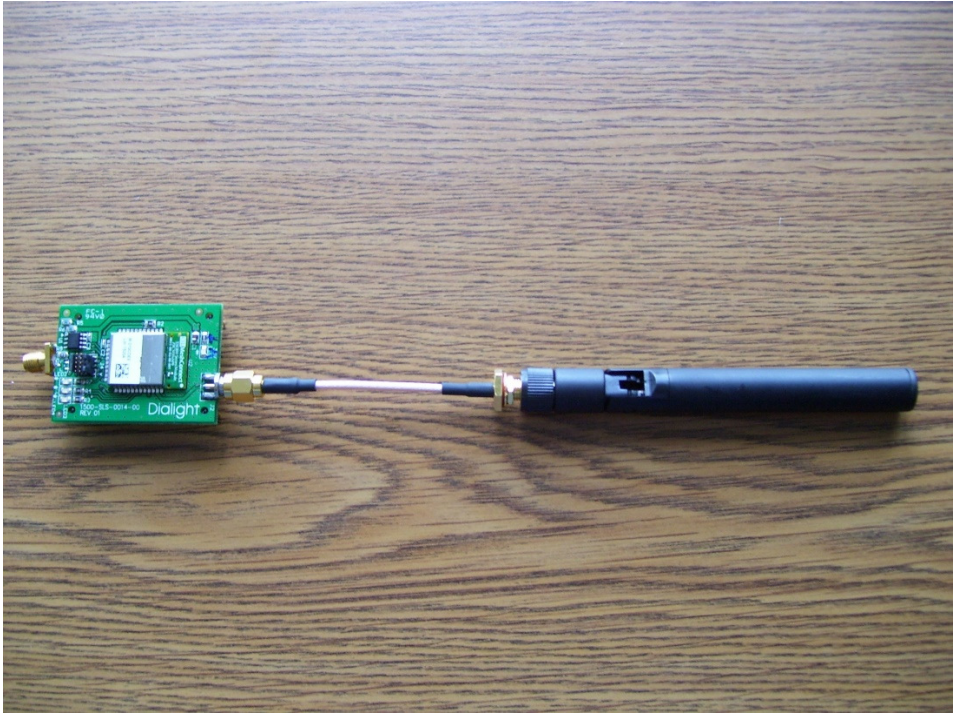

**ZICM357SP0-1 Internal Photo**

**ZICM357SP0-1 Photo of Back**

**Label & Location  
Dimensions (0.48" x 0.56")**

**California Eastern Laboratories**

**ZICM357SP0-1 Module with Aveslink Model E-2820-CA Antenna**

**Top**

**Bottom**

**California Eastern Laboratories**

**ZICM357SP0-1 Module with LSR Model 001-0010 Antenna**

**Top**

**Bottom**