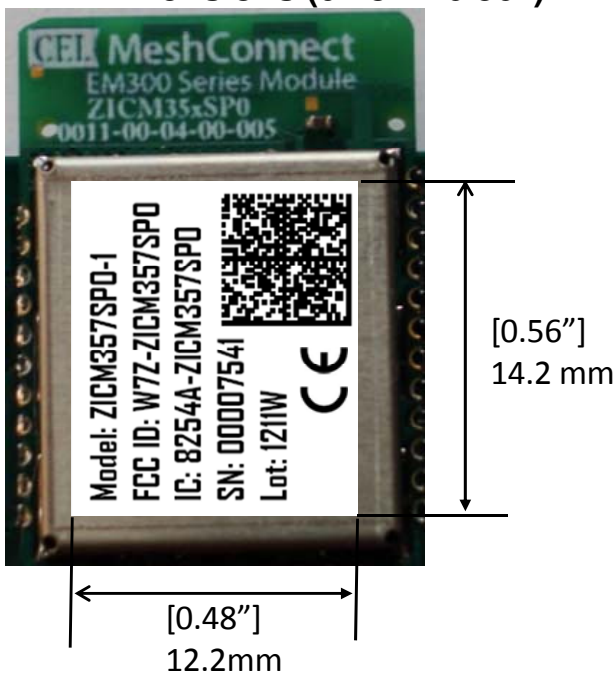

**ZICM357SP0-1 Internal Photo**

**ZICM357SP0-1 Photo of Back**

**Label & Location  
Dimensions (0.48" x 0.56")**

**California Eastern Laboratories**

**ZICM357SP0-1 Module with Aveslink Model E-2820-CA Antenna**

**Top**

**Bottom**

**California Eastern Laboratories**

**ZICM357SP0-1 Module with LSR Model 001-0010 Antenna**

**Top**

**Bottom**