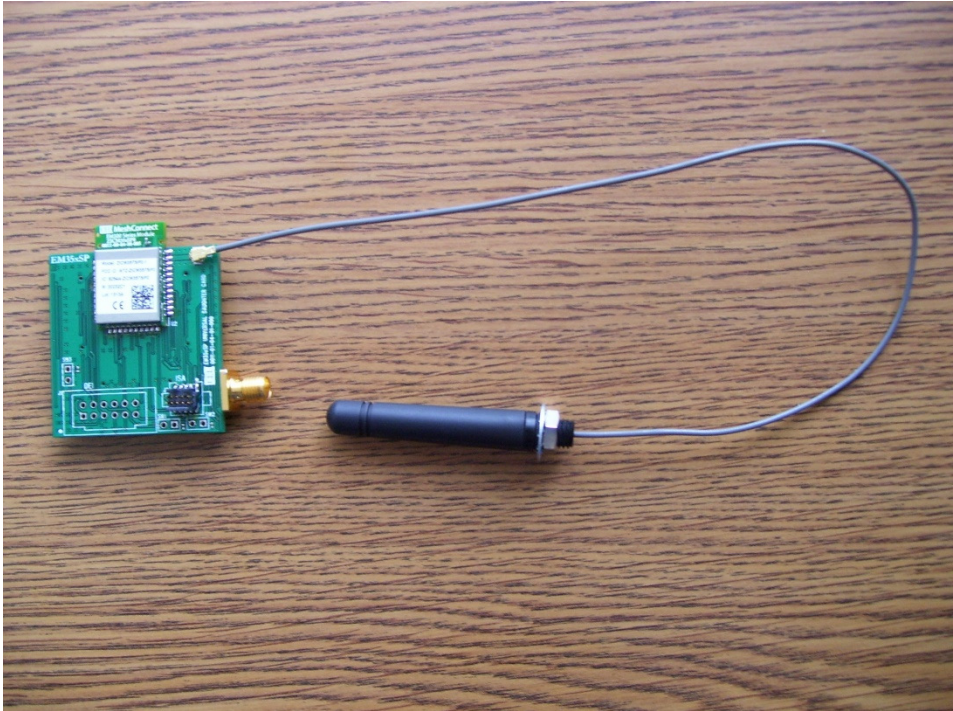

**ZICM357SP0-1 Internal Photo**

**ZICM357SP0-1 Photo of Back**

**Label & Location  
Dimensions (0.48" x 0.56")**

**California Eastern Laboratories**

**ZICM357SP0-1 Module with Aveslink Model E-2820-CA Antenna**

**Top**

**Bottom**

**California Eastern Laboratories**

**ZICM357SP0-1 Module with LSR Model 001-0010 Antenna**

**Top**

**Bottom**