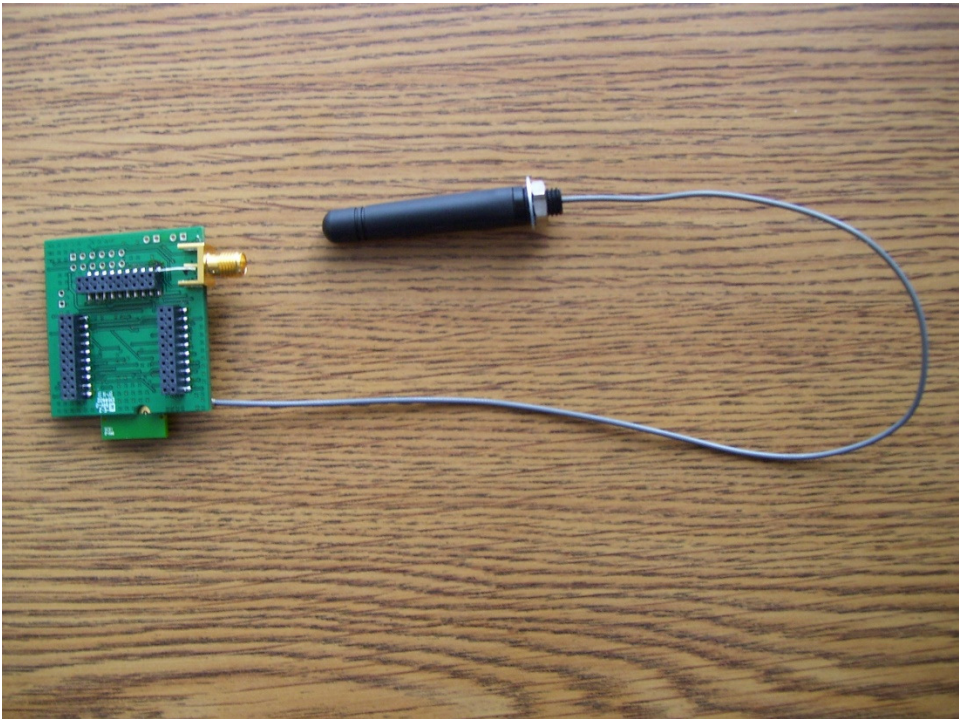

**ZICM357SP0-1 Internal Photo**

**ZICM357SP0-1 Photo of Back**

**Label & Location  
Dimensions (0.48" x 0.56")**

**California Eastern Laboratories**

**ZICM357SP0-1 Module with Aveslink Model E-2820-CA Antenna**

**Top**

**Bottom**

**California Eastern Laboratories**

**ZICM357SP0-1 Module with LSR Model 001-0010 Antenna**

**Top**

**Bottom**