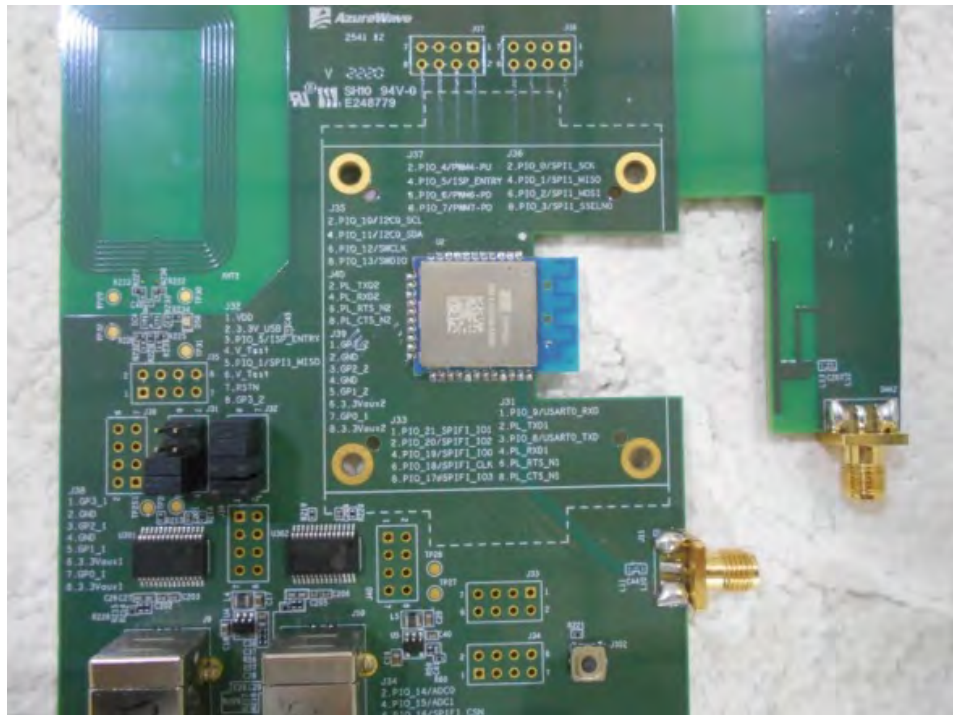

1. Photographs of Conducted Emissions Test Configuration

Test Mode: Mode 1

FRONT VIEW

REAR VIEW

CLOSE UP VIEW

2. Photographs of Radiated Emissions Test Configuration

Test Configuration: 30MHz~1GHz / Test Mode: Mode 4

FRONT VIEW

REAR VIEW

CLOSE UP VIEW

Test Configuration: Above 1GHz

FRONT VIEW

REAR VIEW

CLOSE UP VIEW

—THE END—