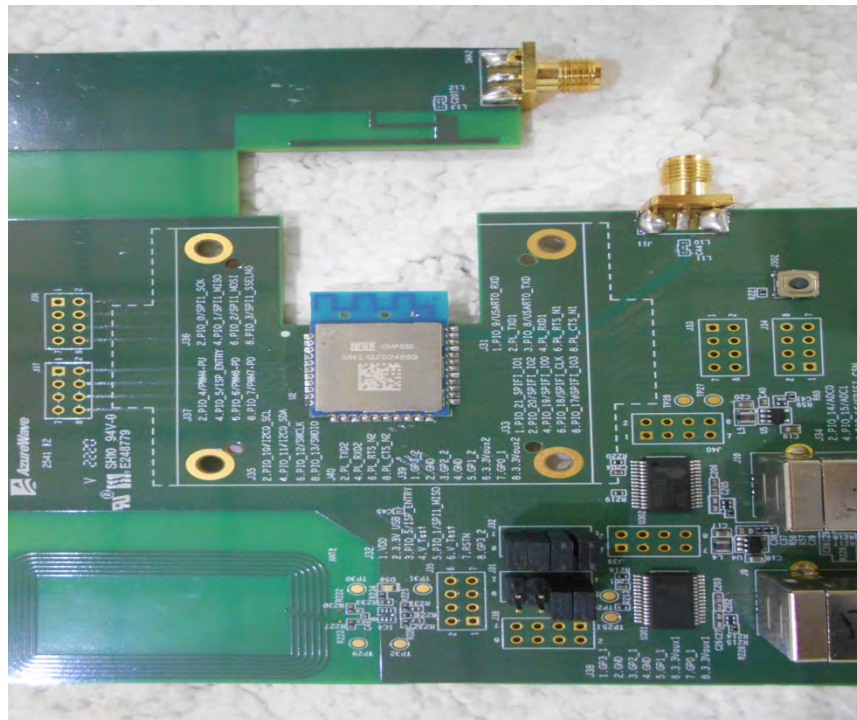

1. Photographs of Conducted Emissions Test Configuration

Test Mode: Mode 1

FRONT VIEW

REAR VIEW

CLOSE UP VIEW

2. Photographs of Radiated Emissions Test Configuration

Test Configuration: 30MHz~1GHz / Test Mode: Mode 4

FRONT VIEW

REAR VIEW

CLOSE UP VIEW

Test Configuration: Above 1GHz

FRONT VIEW

REAR VIEW

CLOSE UP VIEW

—THE END—