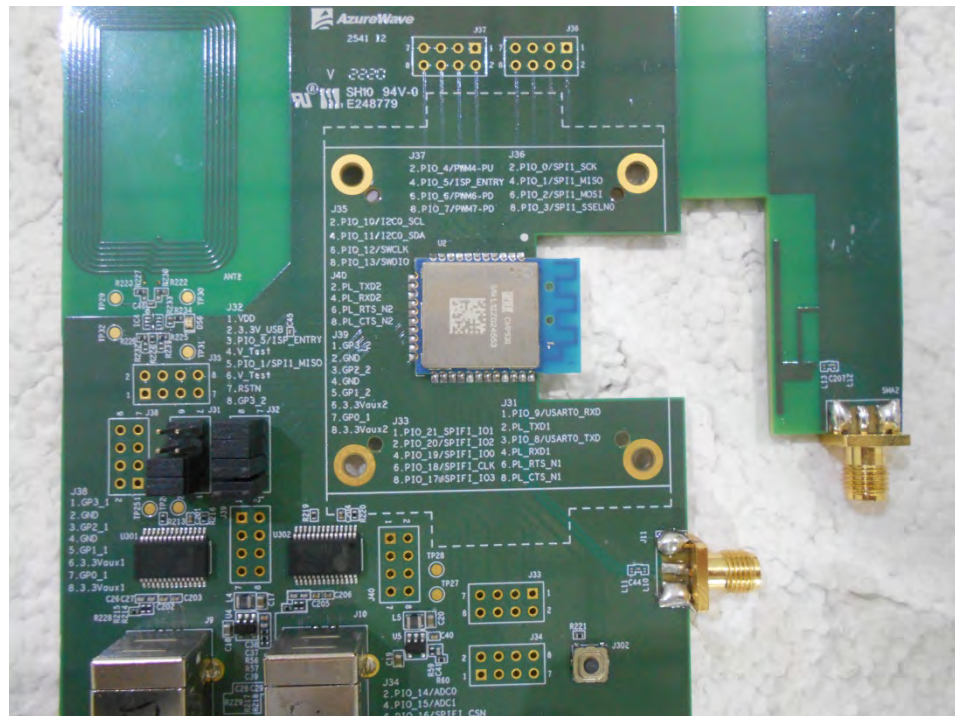

FRONT VIEW

REAR VIEW

CLOSE UP VIEW

Test Configuration: Above 1GHz

FRONT VIEW

REAR VIEW

CLOSE UP VIEW

—THE END—