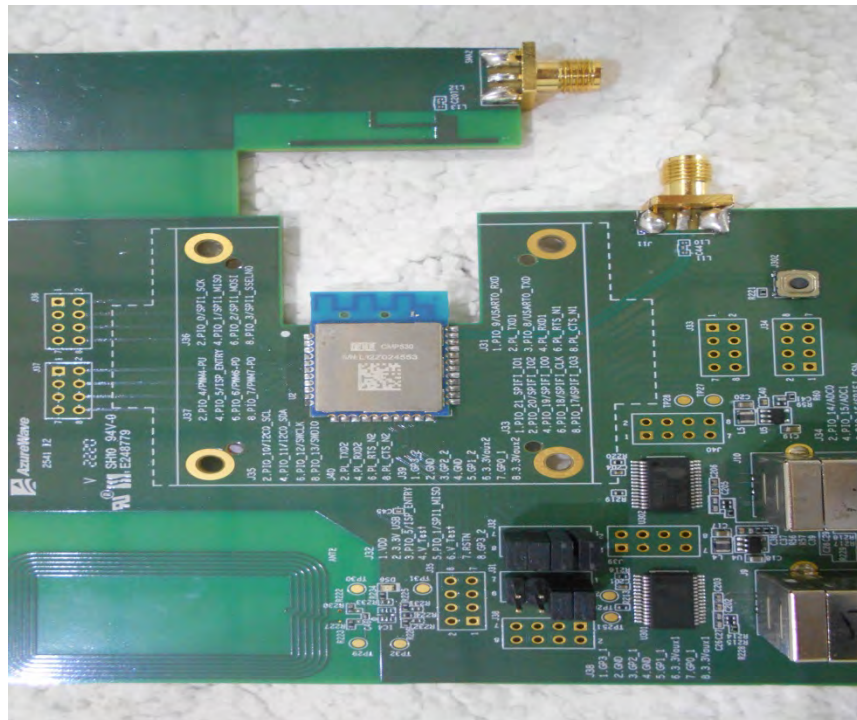

1. Photographs of Conducted Emissions Test Configuration

Test Mode: Mode 1

FRONT VIEW

REAR VIEW

2. Photographs of Radiated Emissions Test Configuration

Test Configuration: 30MHz~1GHz / Test Mode: Mode 4

FRONT VIEW

REAR VIEW

CLOSE UP VIEW

Test Configuration: Above 1GHz

FRONT VIEW

REAR VIEW

CLOSE UP VIEW

—THE END—