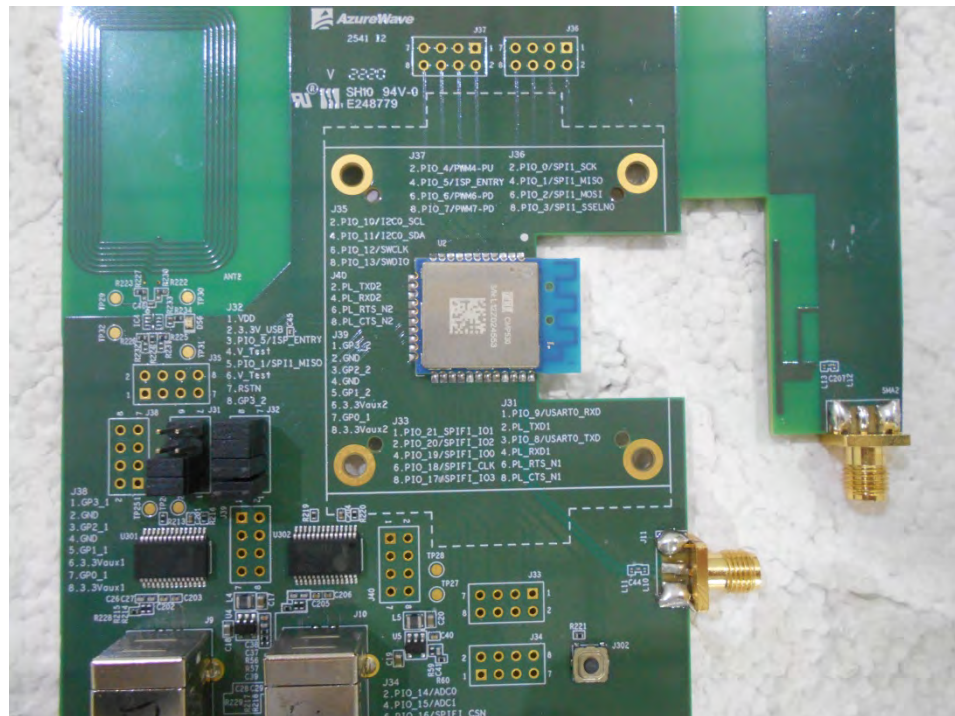

REAR VIEW

CLOSE UP VIEW

Test Configuration: Above 1GHz

FRONT VIEW

REAR VIEW

CLOSE UP VIEW

—THE END—