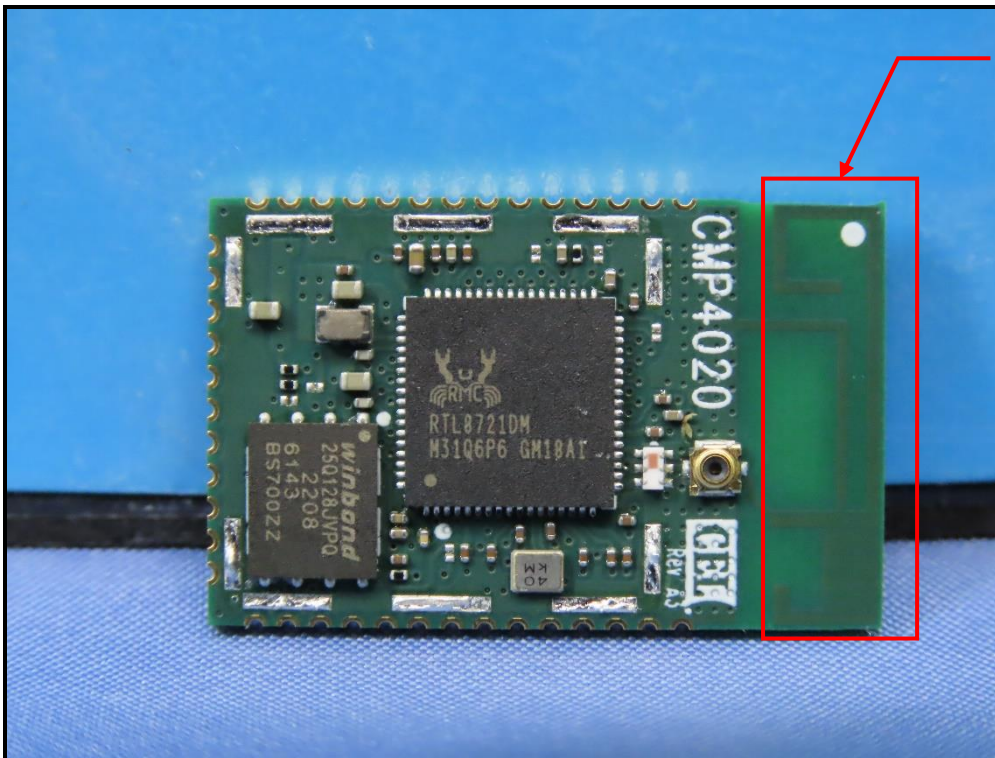

### CONSTRUCTION PHOTOS OF EUT

#### Type 1 (Internal antenna)

Antenna No.2

Type 2 (External antenna)

Antenna 1 (Brand: MAG.LAYERS, Model: MSA-4008-25GC1-A2)