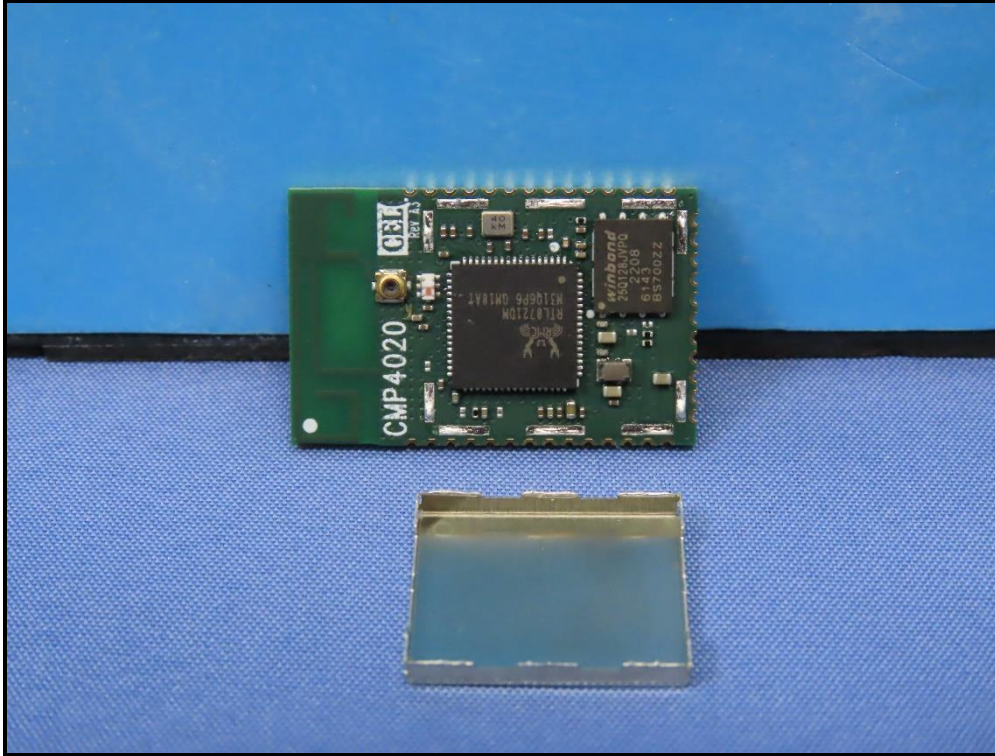

### CONSTRUCTION PHOTOS OF EUT

#### Type 1 (Internal antenna)

Antenna No.2

Type 2 (External antenna)

Antenna 1 (Brand: MAG.LAYERS, Model: MSA-4008-25GC1-A2)