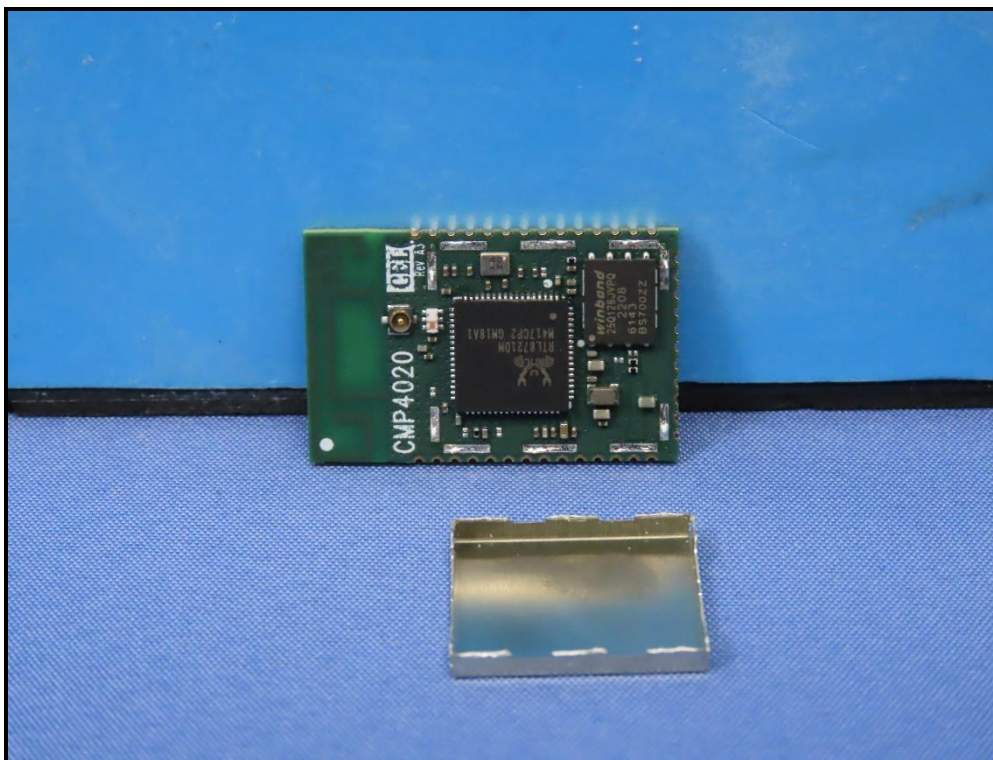

### CONSTRUCTION PHOTOS OF EUT

#### Type 1 (Internal antenna)

Antenna No.2

Type 2 (External antenna)

Antenna 1 (Brand: MAG.LAYERS, Model: MSA-4008-25GC1-A2)