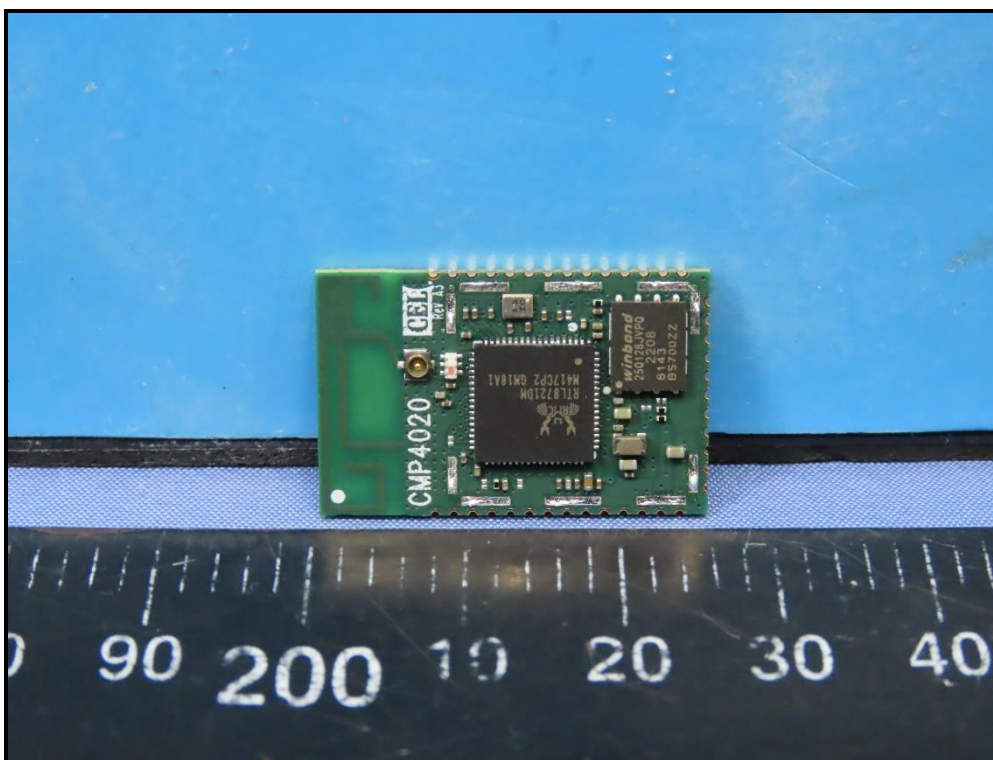

### CONSTRUCTION PHOTOS OF EUT

#### Type 1 (Internal antenna)

Antenna No.2

Type 2 (External antenna)

Antenna 1 (Brand: MAG.LAYERS, Model: MSA-4008-25GC1-A2)