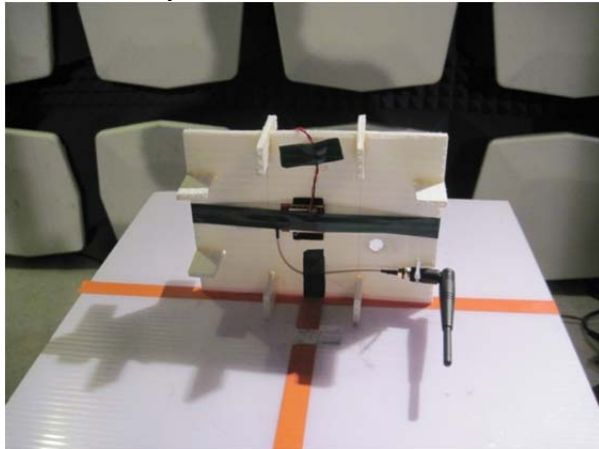

TEST SETUP PHOTOS	
Company Name	California Eastern Laboratories, Inc.
Model #	ZFSM-201-1
FCC ID #	W7Z-FSTARPRO
IC #	8254A-FSTARPRO

Flat Straight Dipole

Side Straight Dipole

Vertical Straight Dipole

Flat Bent Dipole

Side Bent Dipole

Vertical Bent Dipole