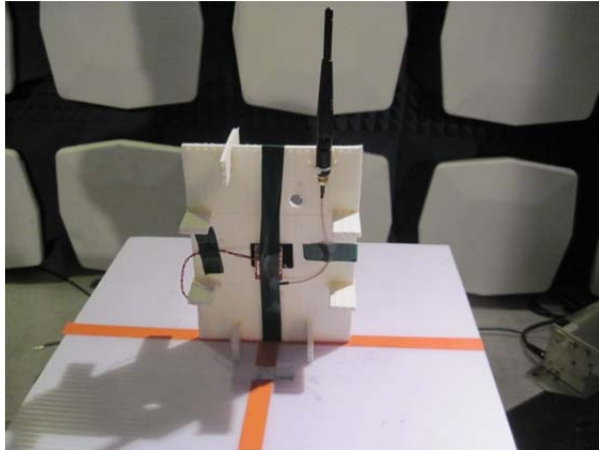

TEST SETUP PHOTOS	
Company Name	California Eastern Laboratories, Inc.
Model #	ZFSM-201-1
FCC ID #	W7Z-FSTARPRO
IC #	8254A-FSTARPRO

Flat Straight Dipole

Side Straight Dipole

Vertical Straight Dipole

Flat Bent Dipole

Side Bent Dipole

Vertical Bent Dipole