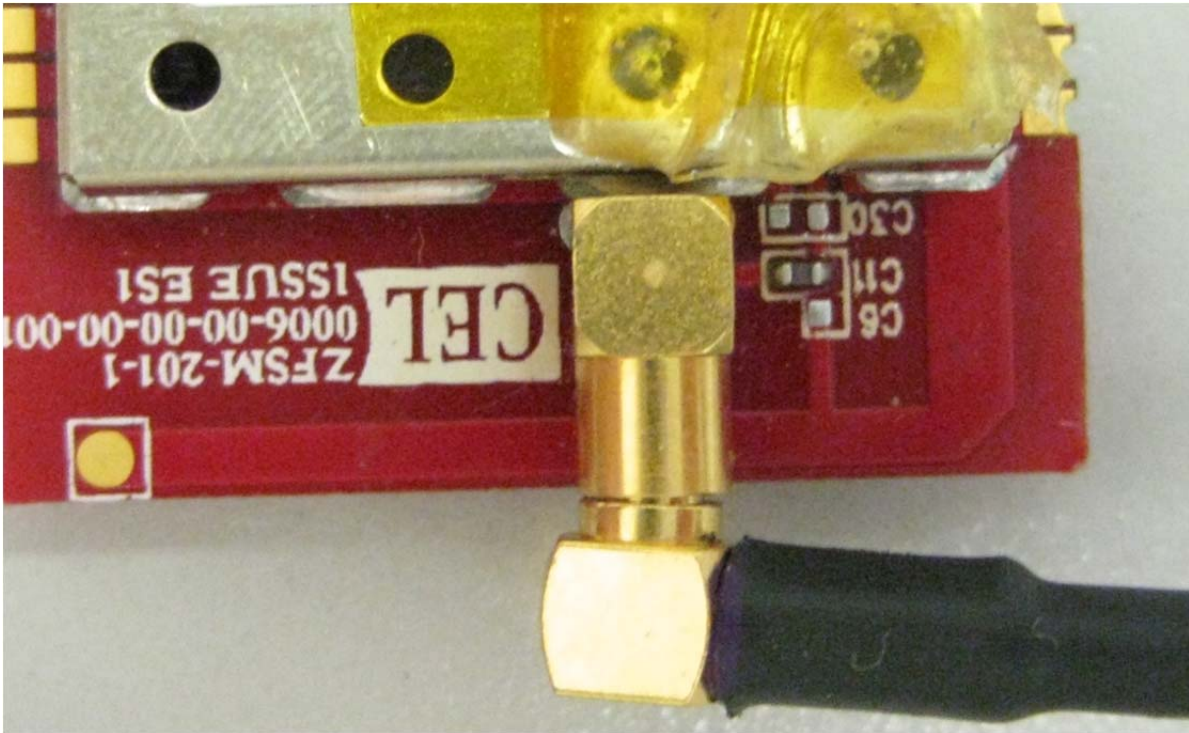

<b>EXTERNAL PHOTOS</b>	
Company Name	California Eastern Laboratories, Inc.
Model #	ZFSM-201-1
FCC ID #	W7Z-FSTARPRO
IC #	8254A-FSTARPRO

<b>EXTERNAL PHOTOS</b>	
Company Name	California Eastern Laboratories, Inc.
Model #	ZFSM-201-1
FCC ID #	W7Z-FSTARPRO
IC #	8254A-FSTARPRO

<b><u>EXTERNAL PHOTOS</u></b>	
Company Name	California Eastern Laboratories, Inc.
Model #	ZFSM-201-1
FCC ID #	W7Z-FSTARPRO
IC #	8254A-FSTARPRO