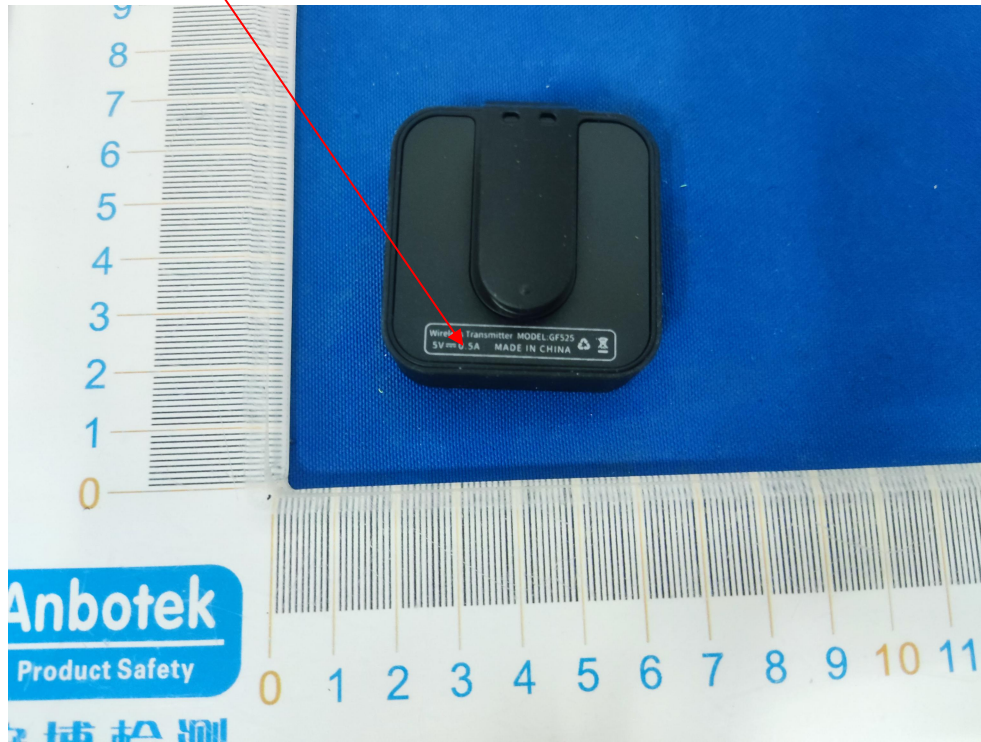

Label Location On EUT

Label

Product Name: WIRELESS MICROPHONE

Model No.: GF525

FCC ID: W7R-GF525