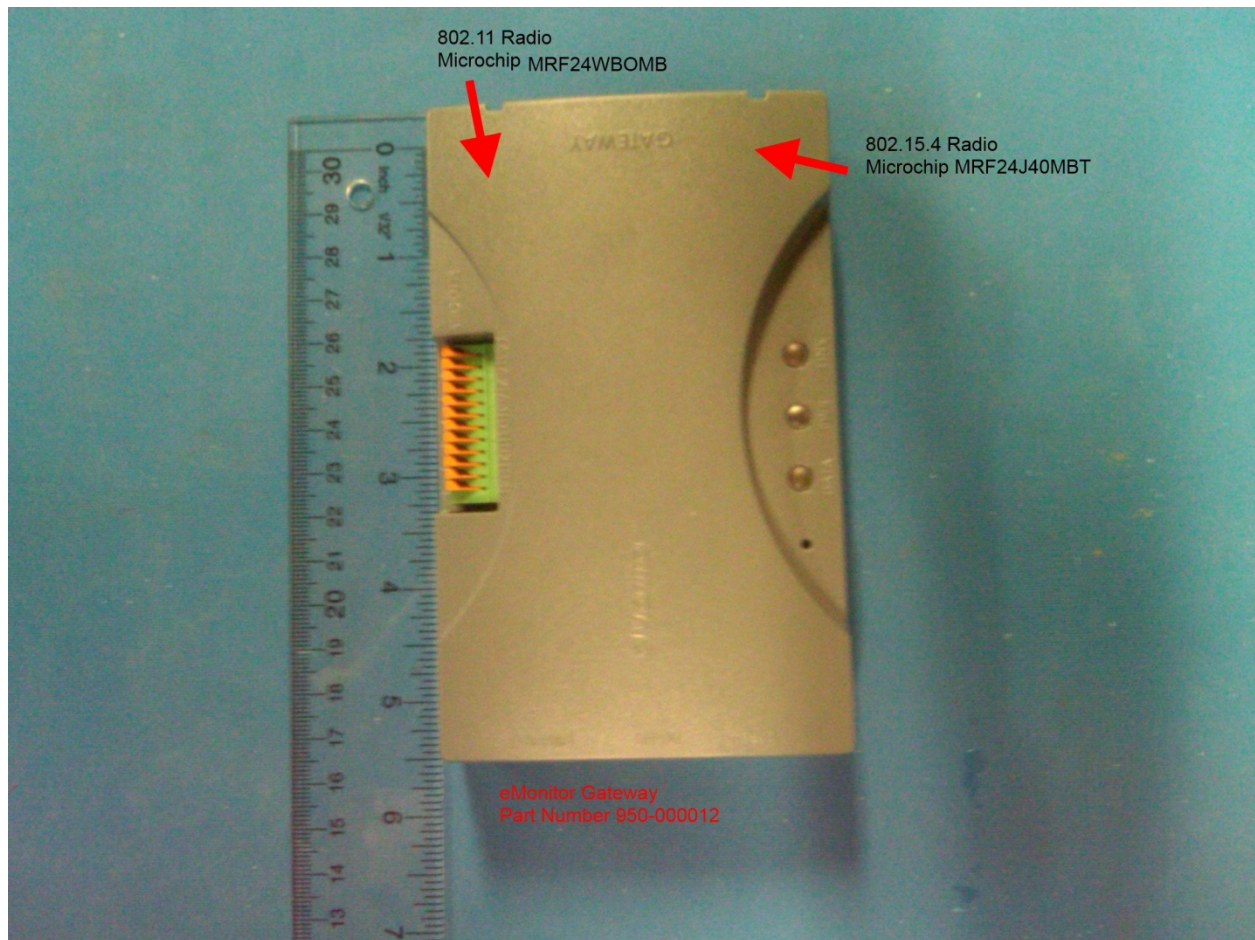

eMonitor Gateway (950-000012) Radio Transmitter Positioning

The eMonitor Gateway uses two wireless transmitters, both using the 2.4GHz band. One is an 802.11 WiFi radio and the second is an 802.15.4 radio.

802.11 Radio
Microchip MRF24WBOMB

802.15.4 Radio
Microchip MRF24J40MBT

eMonitor Gateway
Part Number 950-000012