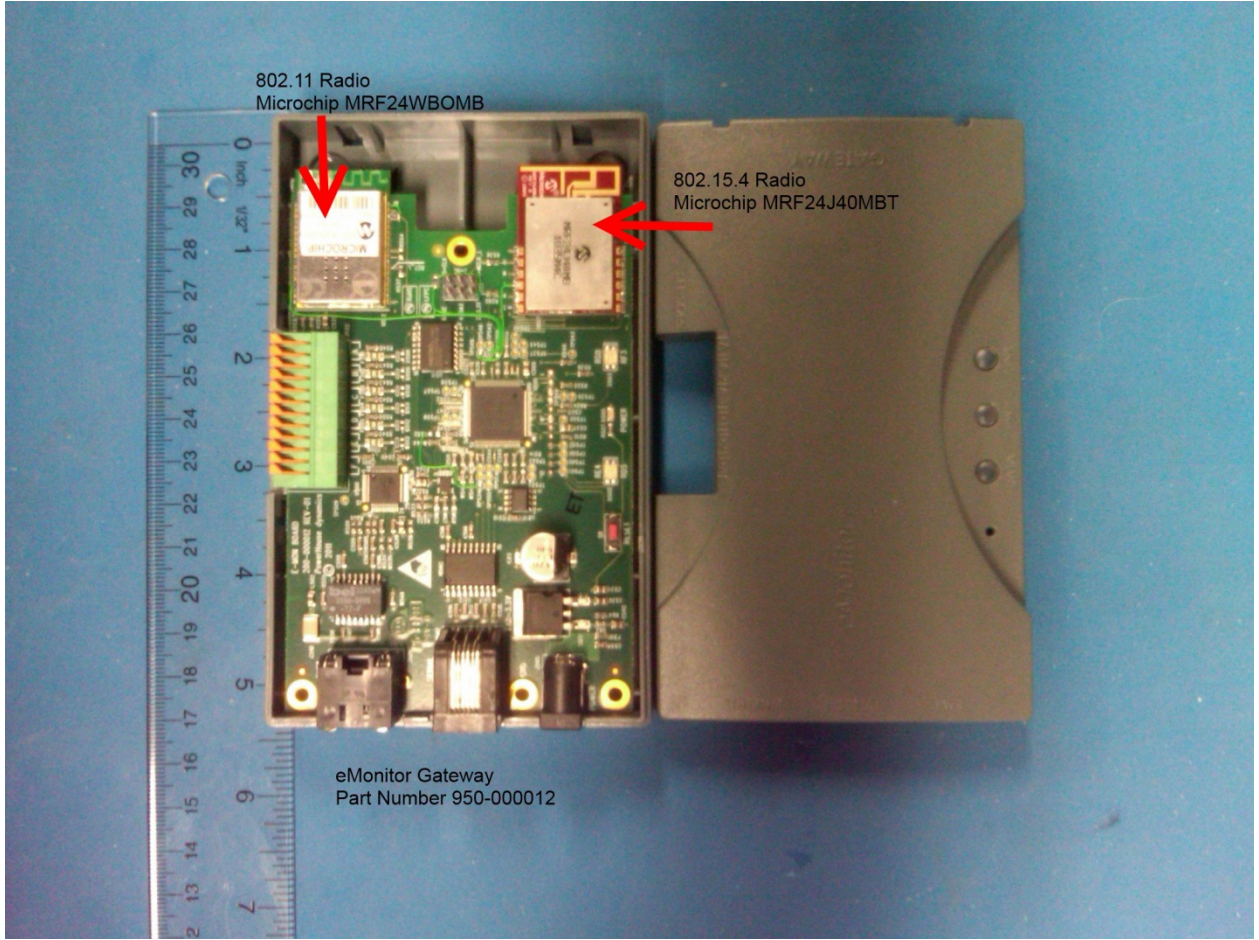

eMonitor Gateway (950-000012) Radio Transmitter Positioning

The eMonitor Gateway uses two wireless transmitters, both using the 2.4GHz band. One is an 802.11 WiFi radio and the second is an 802.15.4 radio.

802.11 Radio
Microchip MRF24WBOMB

802.15.4 Radio
Microchip MRF24J40MBT

eMonitor Gateway
Part Number 950-000012