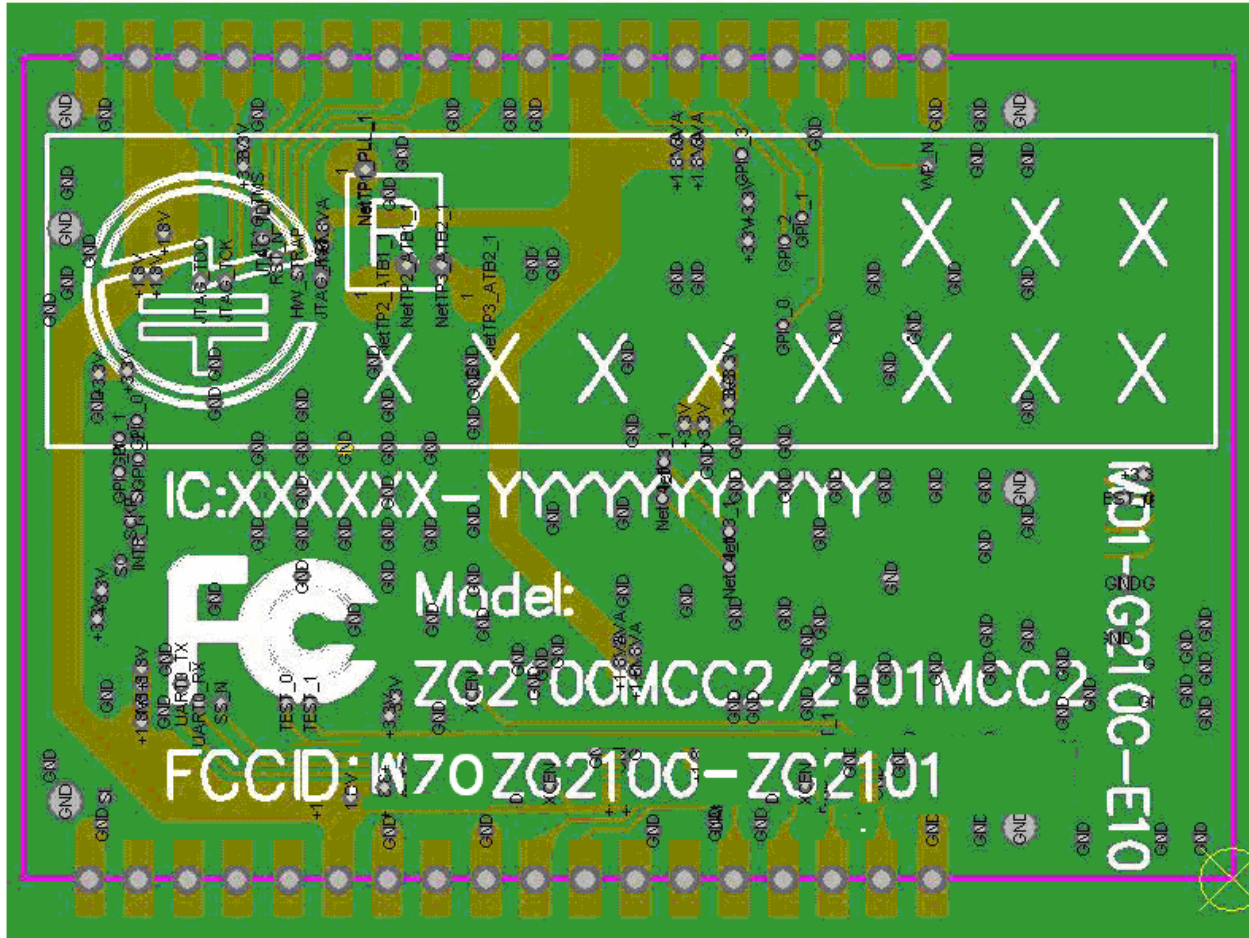

FCC ID label sample:

ZEROG WIRELESS, INC. CONFIDENTIAL - Information contained in this document is confidential and proprietary material of ZeroG Wireless, Inc. Release, transfer, or sharing of this information outside of ZeroG without a non disclosure agreement and permission is strictly prohibited.

FCC ID lable location information:

**FCC ID  
location  
on the  
back  
side**

ZEROG WIRELESS, INC. CONFIDENTIAL - Information contained in this document is confidential and proprietary material of ZeroG Wireless, Inc. Release, transfer, or sharing of this information outside of ZeroG without a non disclosure agreement and permission is strictly prohibited.