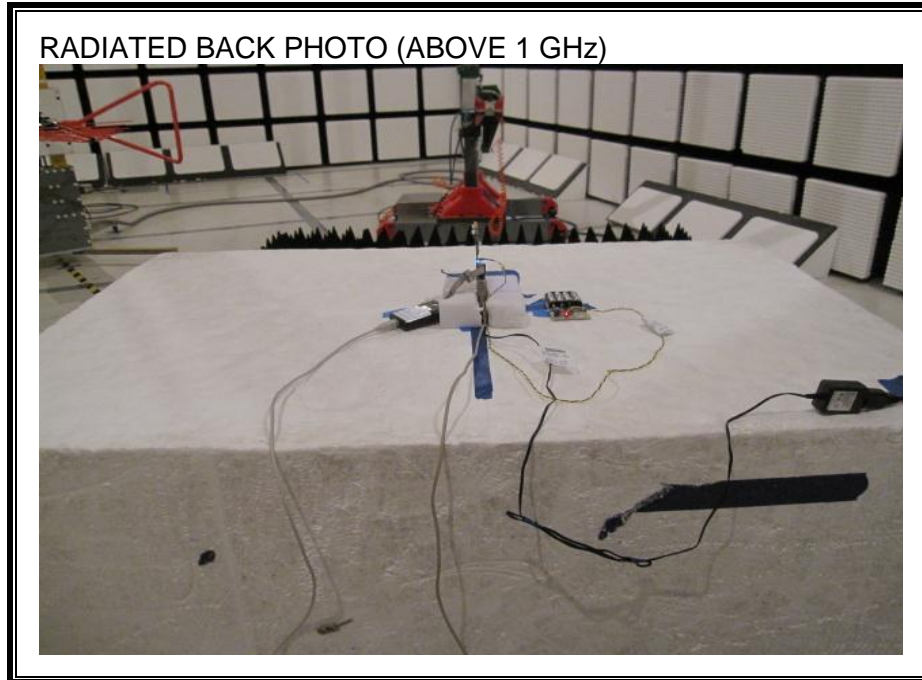

10. SETUP PHOTOS

ANTENNA PORT CONDUCTED RF MEASUREMENT SETUP

RADIATED RF MEASUREMENT SETUP (BELOW 1 GHz)

RADIATED RF MEASUREMENT SETUP (ABOVE 1 GHz)

RADIATED RF MEASUREMENT SETUP FOR PORTABLE ANTENNA CONFIGURATION

Y-AXIS FRONT PHOTO

Y-AXIS BACK PHOTO

Z-AXIS FRONT PHOTO

Z-AXIS BACK PHOTO

ANTENNA TYPES FOR PORTABLE CONFIGURATIONS

END OF REPORT