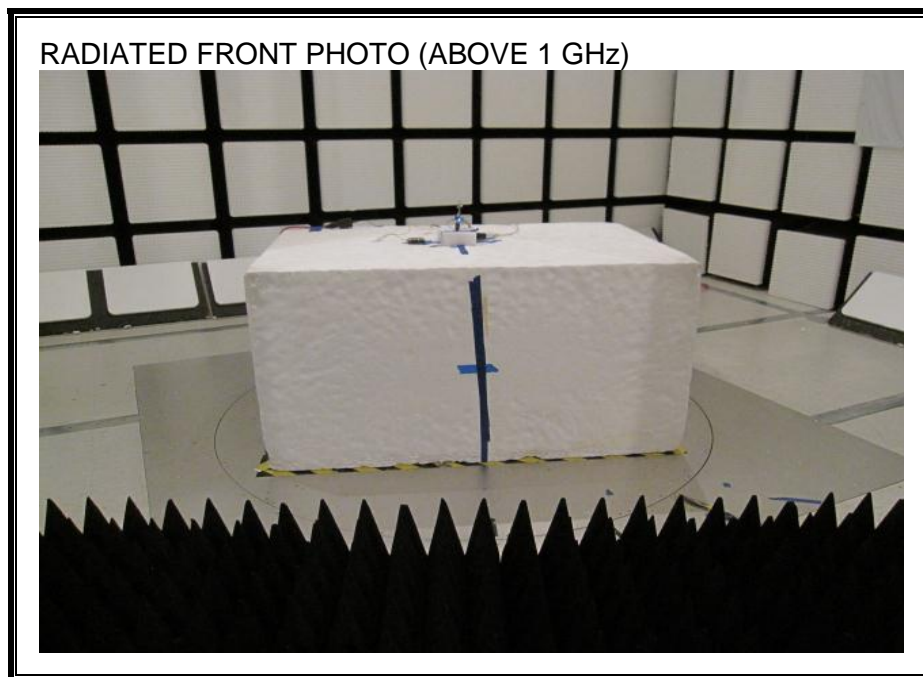

10. SETUP PHOTOS

ANTENNA PORT CONDUCTED RF MEASUREMENT SETUP

RADIATED RF MEASUREMENT SETUP (BELOW 1 GHz)

RADIATED RF MEASUREMENT SETUP (ABOVE 1 GHz)

RADIATED RF MEASUREMENT SETUP FOR PORTABLE ANTENNA CONFIGURATION

Y-AXIS FRONT PHOTO

Y-AXIS BACK PHOTO

Z-AXIS FRONT PHOTO

Z-AXIS BACK PHOTO

ANTENNA TYPES FOR PORTABLE CONFIGURATIONS

END OF REPORT