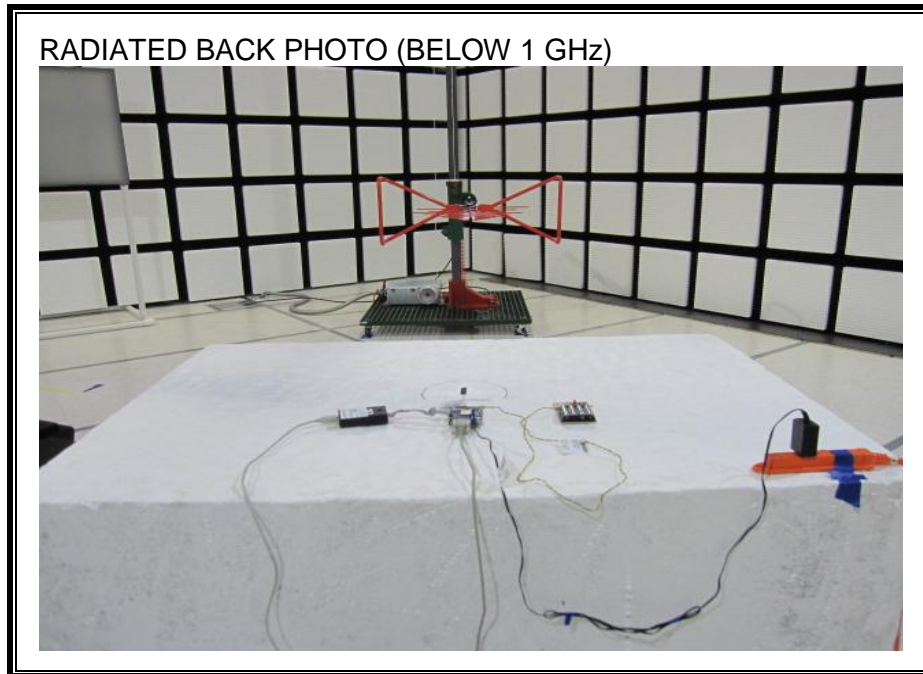

10. SETUP PHOTOS

ANTENNA PORT CONDUCTED RF MEASUREMENT SETUP

RADIATED RF MEASUREMENT SETUP (BELOW 1 GHz)

RADIATED RF MEASUREMENT SETUP (ABOVE 1 GHz)

RADIATED RF MEASUREMENT SETUP FOR PORTABLE ANTENNA CONFIGURATION

Y-AXIS FRONT PHOTO

Y-AXIS BACK PHOTO

Z-AXIS FRONT PHOTO

Z-AXIS BACK PHOTO

ANTENNA TYPES FOR PORTABLE CONFIGURATIONS

END OF REPORT