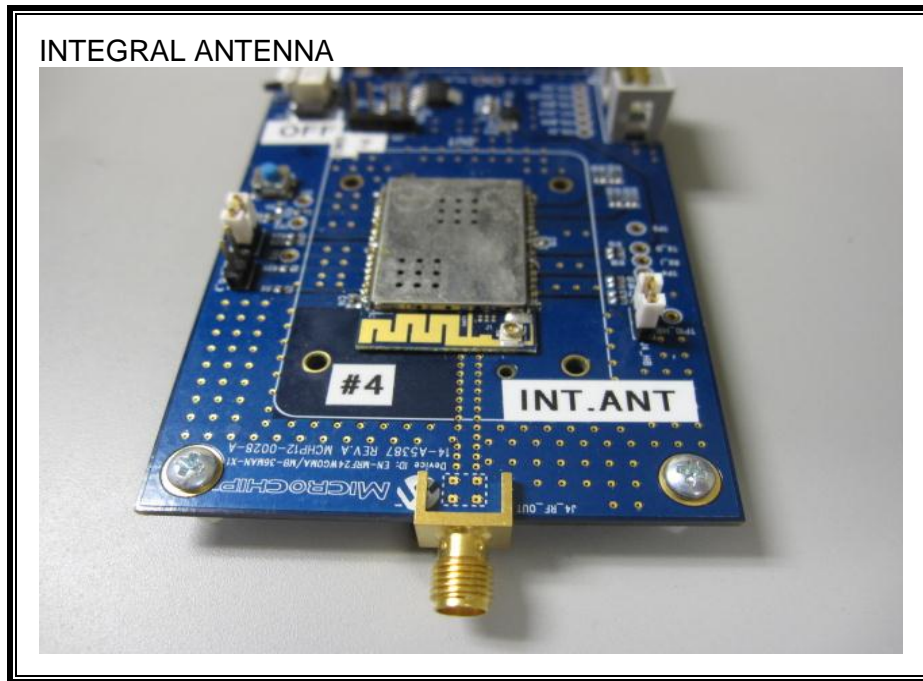

10. SETUP PHOTOS

ANTENNA PORT CONDUCTED RF MEASUREMENT SETUP

RADIATED RF MEASUREMENT SETUP (BELOW 1 GHz)

RADIATED RF MEASUREMENT SETUP (ABOVE 1 GHz)

RADIATED RF MEASUREMENT SETUP FOR PORTABLE ANTENNA CONFIGURATION

Y-AXIS FRONT PHOTO

Y-AXIS BACK PHOTO

Z-AXIS FRONT PHOTO

Z-AXIS BACK PHOTO

ANTENNA TYPES FOR PORTABLE CONFIGURATIONS

END OF REPORT