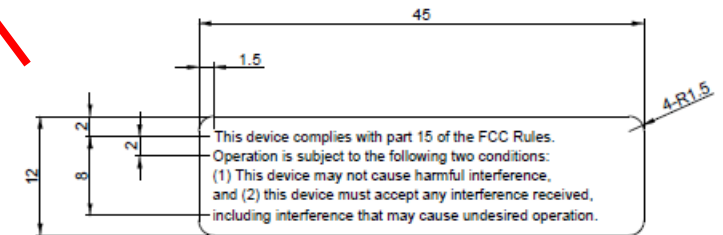

Label & Location

[N2RDU_2500_FB_TDD]

[WARNING Label (FCC) : 4304-001062]

[FCC Label : 4304-001064]