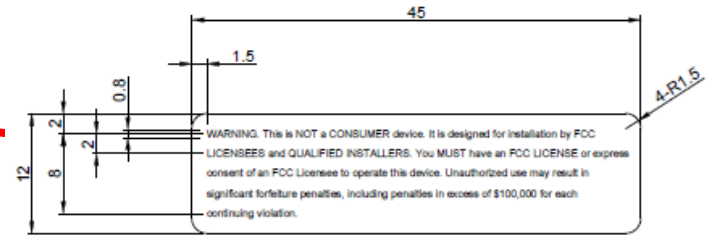

Label & Location

[N2RDU_2500_FB_TDD]

[WARNING Label (FCC) : 4304-001062]

[FCC Label : 4304-001064]