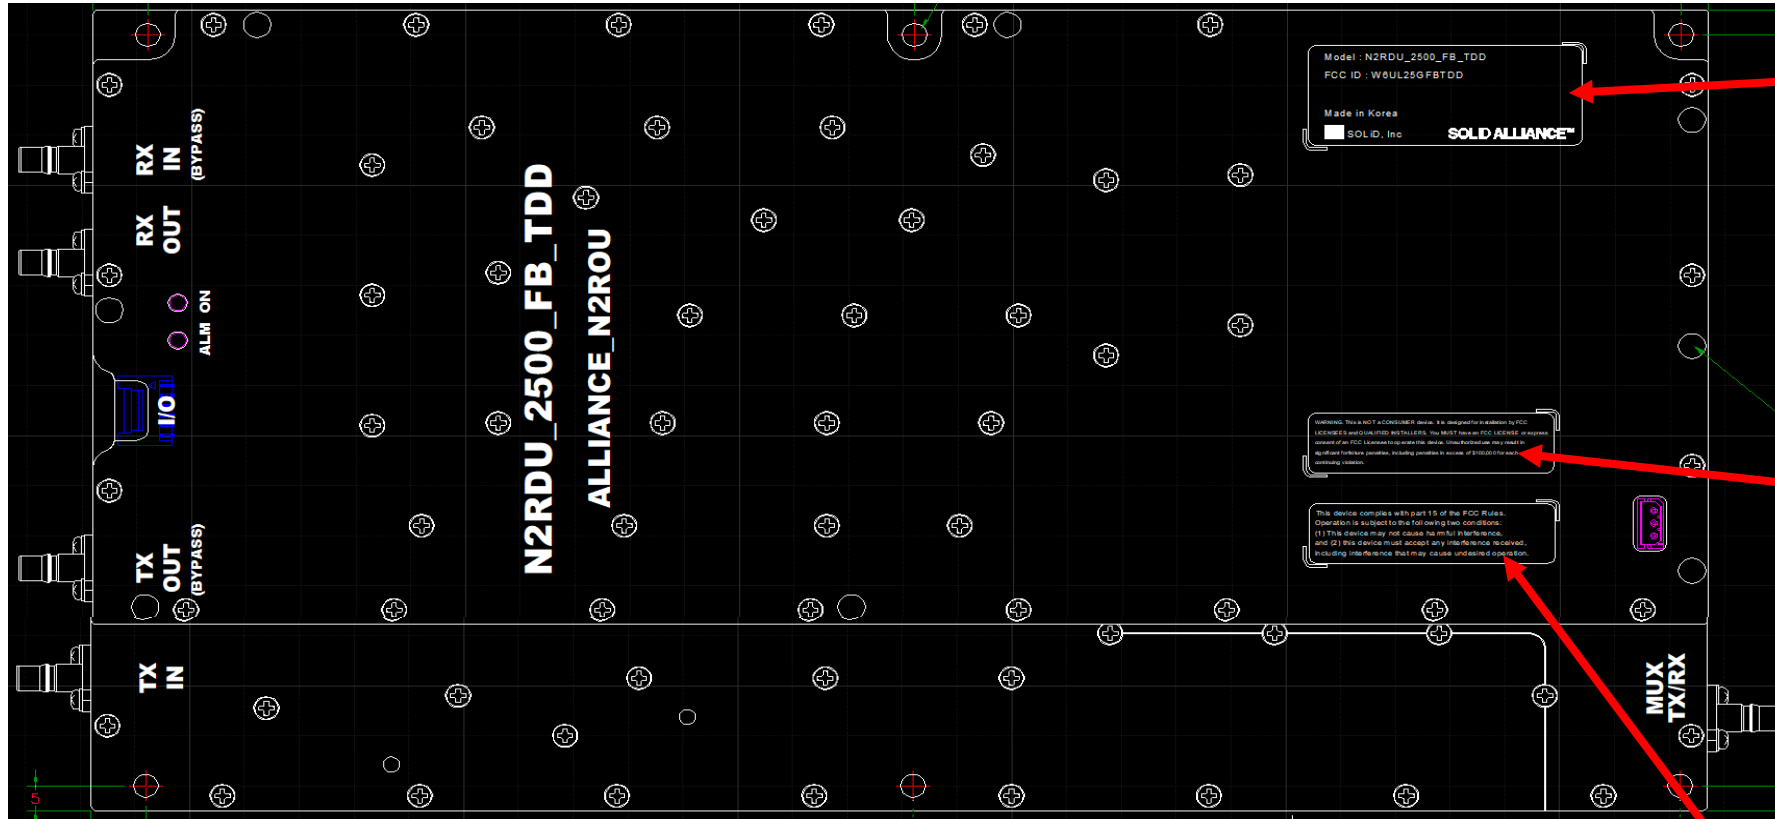

Label & Location

[N2RDU_2500_FB_TDD]

[WARNING Label (FCC) : 4304-001062]

[FCC Label : 4304-001064]