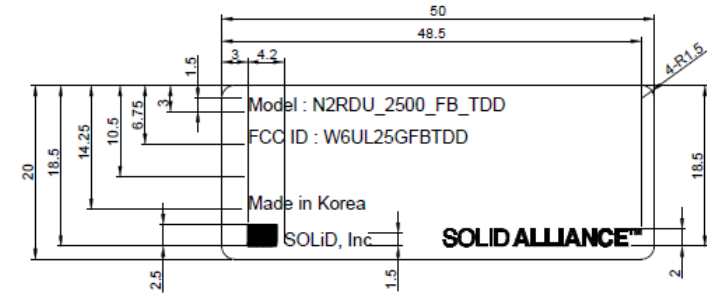

Label & Location

[N2RDU_2500_FB_TDD]

[WARNING Label (FCC) : 4304-001062]

[FCC Label : 4304-001064]