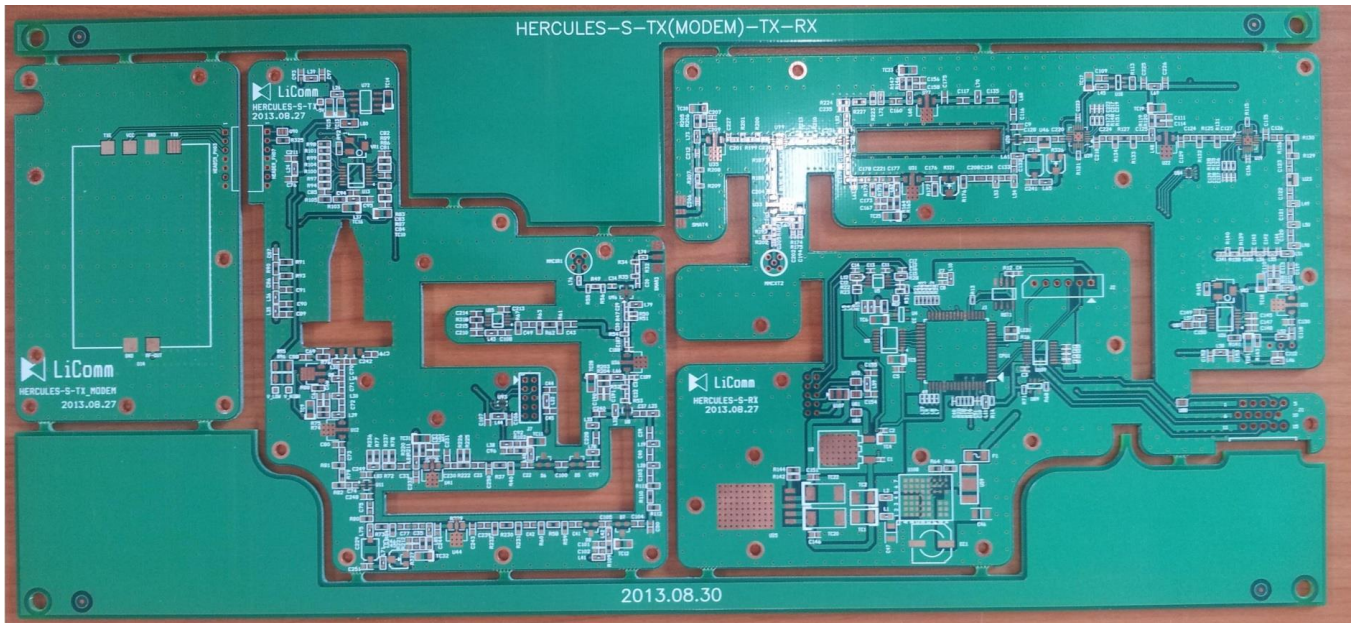

MODEL NAME: MR01/ANS-1  
FCC ID: W0144MANS1  
IC ID: 8954A MANS1  
Made in Korea

S/N ID: 03789A50756513800056  
[Barcode]

## 6. R PSU

MPS-1971, 972  
(INDUCTOR PCB)  
REV-1  
2013.09.07

MYOUNG

0.5mm

L4

## 7. R OPTIC

R-OPTIC  
HERCULES