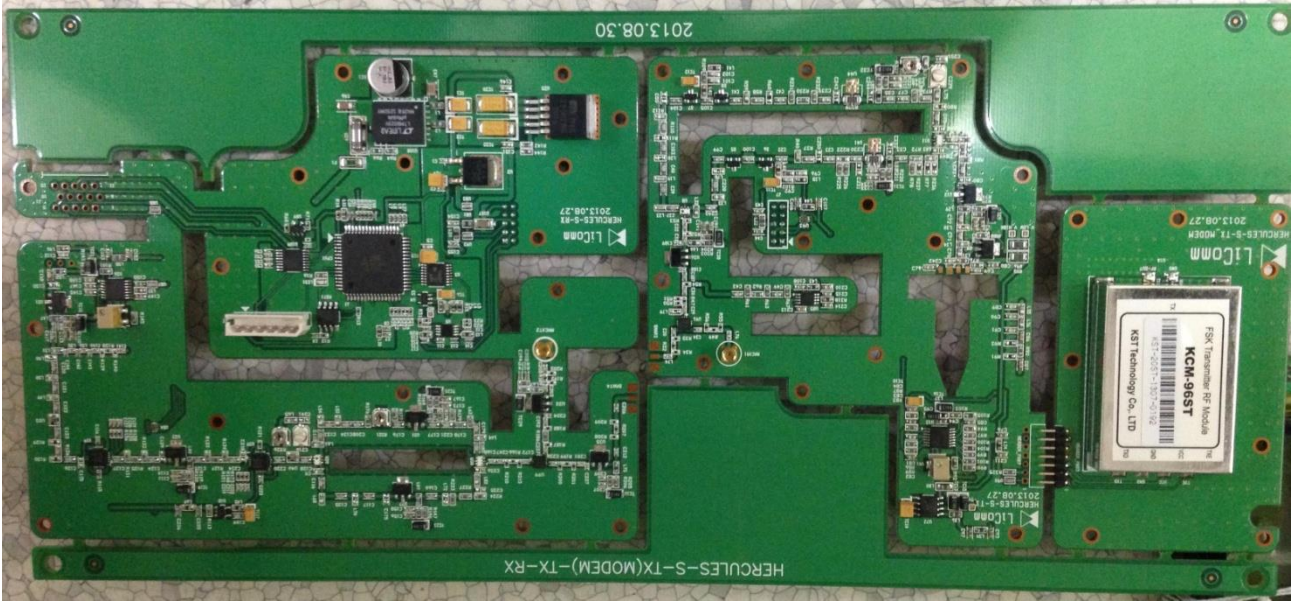

MODEL NAME: MR01/ANS-1  
FCC ID: W0144MANS1  
IC ID: 8954A MANS1  
Made in Korea

S/N ID: 03789A50756513800056  
[Barcode]

## 5. R CPU

## 6. R PSU

MPS-1971, 972  
(INDUCTOR PCB)  
REV-1  
2013.09.07

MYOUNG

0.5mm

L4

## 7. R OPTIC

R-OPTIC  
HERCULES