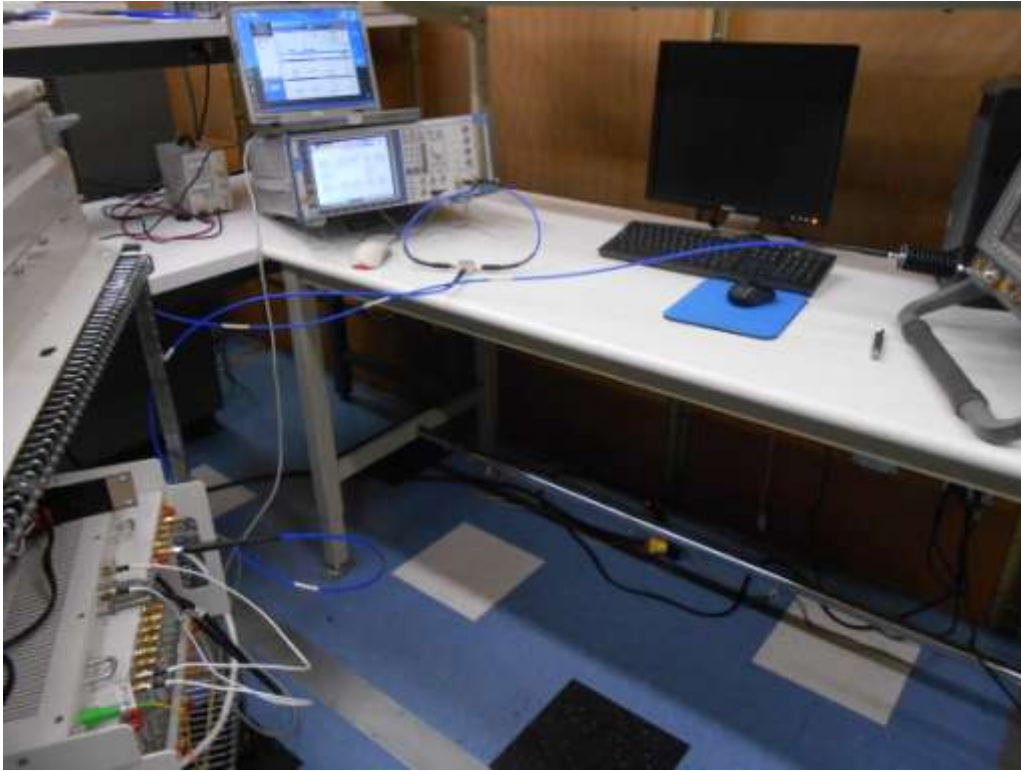

Test Setup Photos
FCC ID: W6UHM80185C

RF Test Setup

Radiated Test Setup