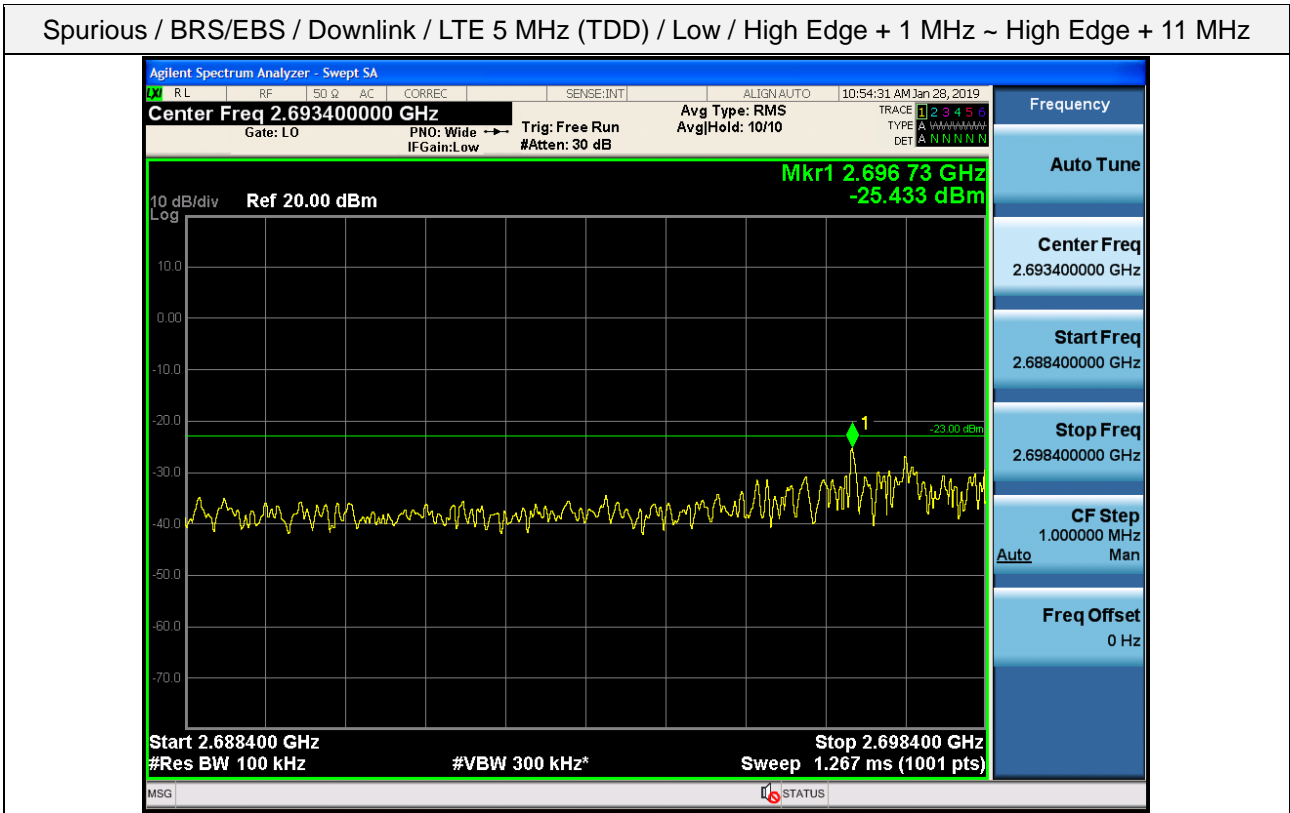

Spurious / WCS / Downlink / LTE 10 MHz / Middle / 2 362.5 MHz ~ 2 365 MHz

Spurious / WCS / Downlink / LTE 10 MHz / Middle / 2 365 MHz ~ 2 267.5 MHz

Spurious / WCS / Downlink / LTE 10 MHz / Middle / 2 367.5 MHz ~ 2 370 MHz

Spurious / BRS/EBS / Downlink / LTE 5 MHz (TDD) / Low / 9 kHz ~ 150 kHz

Spurious / BRS/EBS / Downlink / LTE 5 MHz (TDD) / Low / 150 kHz ~ 30 MHz

Spurious / BRS/EBS / Downlink / LTE 5 MHz (TDD) / Low / 30 MHz ~ Low edge - 11 MHz

Spurious / BRS/EBS / Downlink / LTE 5 MHz (TDD) / Low / Low edge - 11 MHz ~ Low edge - 1 MHz

Spurious / BRS/EBS / Downlink / LTE 5 MHz (TDD) / Low / High Edge + 1 MHz ~ High Edge + 11 MHz

Spurious / BRS/EBS / Downlink / LTE 5 MHz (TDD) / Low / High Edge + 11 MHz ~ 10 GHz

Spurious / BRS/EBS / Downlink / LTE 5 MHz (TDD) / Middle / 9 kHz ~ 150 kHz

Spurious / BRS/EBS / Downlink / LTE 5 MHz (TDD) / Middle / 150 kHz ~ 30 MHz

Spurious / BRS/EBS / Downlink / LTE 5 MHz (TDD) / Middle / 30 MHz ~ Low edge - 11 MHz