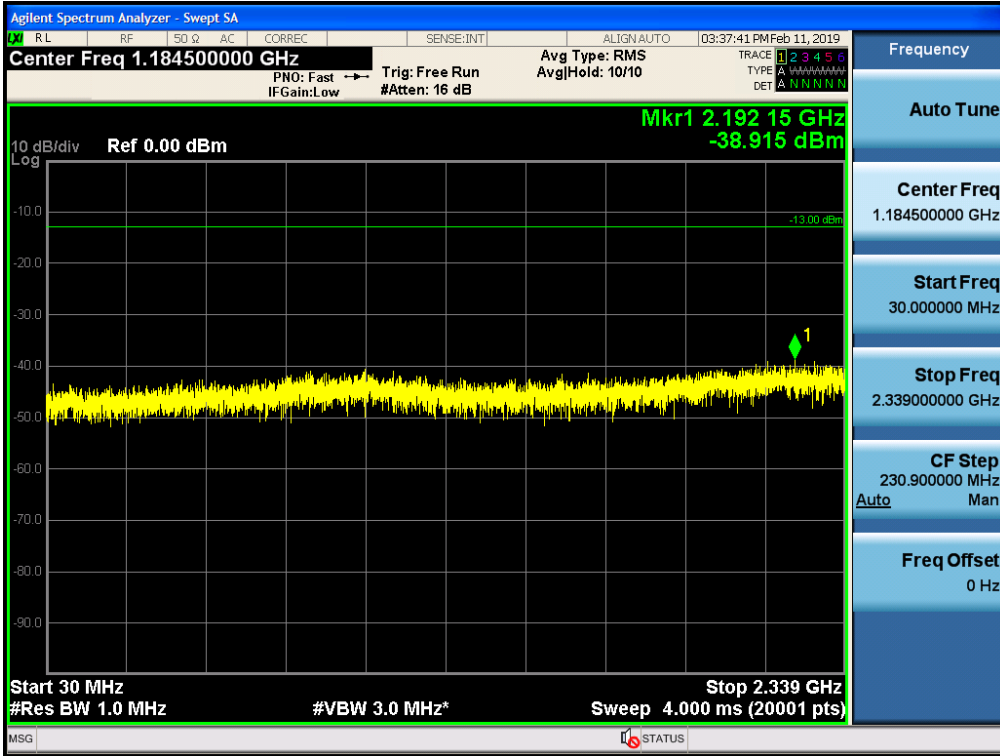

Spurious / WCS / Downlink / LTE 5 MHz / High / 2 200 MHz ~ 2 285 MHz

Spurious / WCS / Downlink / LTE 5 MHz / High / 2 362.5 MHz ~ 2 365 MHz

Spurious / WCS / Downlink / LTE 5 MHz / High / 2 365 MHz ~ 2 267.5 MHz

Spurious / WCS / Downlink / LTE 5 MHz / High / 2 367.5 MHz ~ 2 370 MHz

Spurious / WCS / Downlink / LTE 10 MHz / Middle / 9 kHz ~ 150 kHz

Spurious / WCS / Downlink / LTE 10 MHz / Middle / 150 kHz ~ 30 MHz

Spurious / WCS / Downlink / LTE 10 MHz / Middle / 30 MHz ~ Low edge - 10.1 MHz

Spurious / WCS / Downlink / LTE 10 MHz / Middle / Low edge - 10.1 MHz ~ Low edge - 100 kHz

Spurious / WCS / Downlink / LTE 10 MHz / Middle / High Edge + 1 MHz ~ High Edge + 11 MHz

Spurious / WCS / Downlink / LTE 10 MHz / Middle / High Edge + 11 MHz ~ 10 GHz

Spurious / WCS / Downlink / LTE 10 MHz / Middle / 10 GHz ~ 26.5 GHz

Spurious / WCS / Downlink / LTE 10 MHz / Middle / 2 320 MHz ~ 2 345 MHz