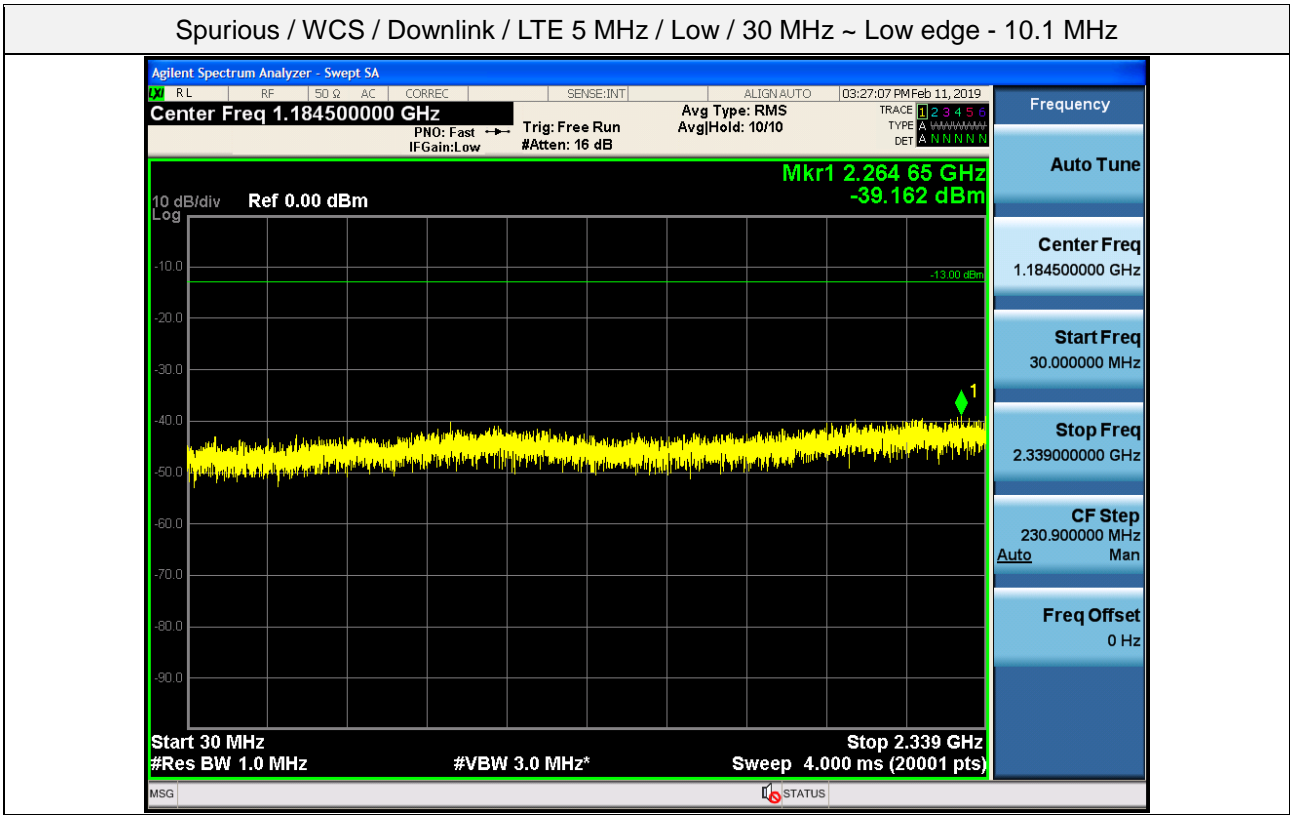

Spurious / AWS1+3 / Downlink / LTE 20 MHz / High / 9 kHz ~ 150 kHz

Spurious / AWS1+3 / Downlink / LTE 20 MHz / High / 150 kHz ~ 30 MHz

Spurious / AWS1+3 / Downlink / LTE 20 MHz / High / 30 MHz ~ Low edge - 10.1 MHz

Spurious / AWS1+3 / Downlink / LTE 20 MHz / High / Low edge - 10.1 MHz ~ Low edge - 100 kHz

Spurious / AWS1+3 / Downlink / LTE 20 MHz / High / High Edge + 1 MHz ~ High Edge + 11 MHz

Spurious / AWS1+3 / Downlink / LTE 20 MHz / High / High Edge + 11 MHz ~ 10 GHz

Spurious / WCS / Downlink / LTE 5 MHz / Low / 9 kHz ~ 150 kHz

Spurious / WCS / Downlink / LTE 5 MHz / Low / 150 kHz ~ 30 MHz

Spurious / WCS / Downlink / LTE 5 MHz / Low / High Edge + 1 MHz ~ High Edge + 11 MHz

Spurious / WCS / Downlink / LTE 5 MHz / Low / High Edge + 11 MHz ~ 10 GHz

Spurious / WCS / Downlink / LTE 5 MHz / Low / 10 GHz ~ 26.5 GHz

Spurious / WCS / Downlink / LTE 5 MHz / Low / 2 320 MHz ~ 2 345 MHz