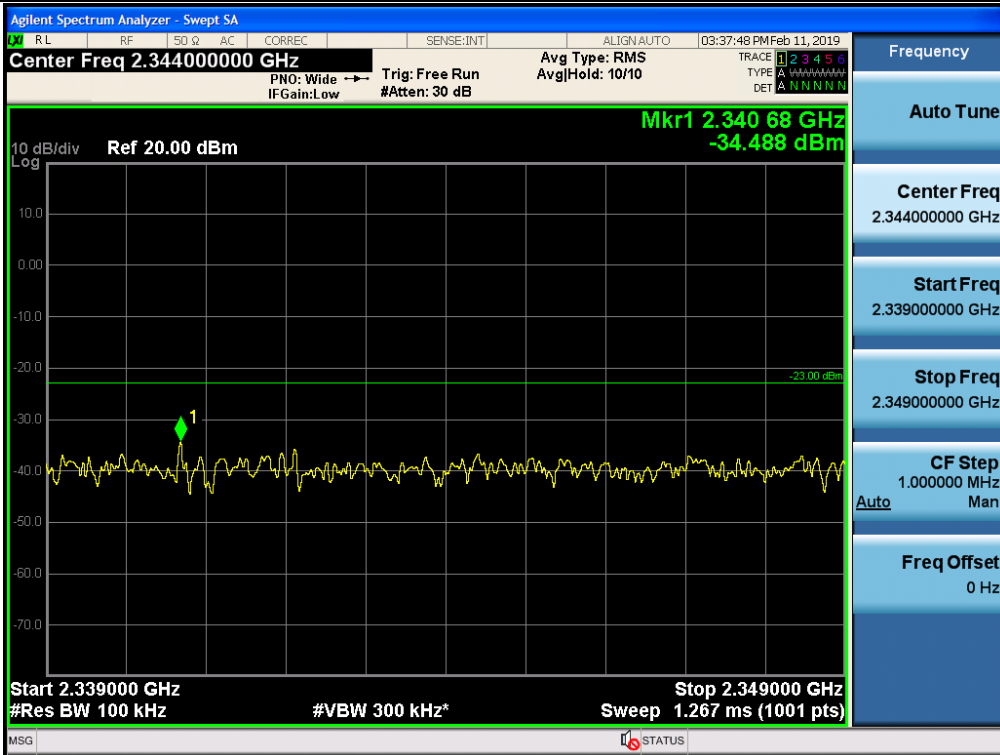

Spurious / WCS / Downlink / LTE 5 MHz / High / 2 200 MHz ~ 2 285 MHz

Spurious / WCS / Downlink / LTE 5 MHz / High / 2 362.5 MHz ~ 2 365 MHz

Spurious / WCS / Downlink / LTE 5 MHz / High / 2 365 MHz ~ 2 267.5 MHz

Spurious / WCS / Downlink / LTE 5 MHz / High / 2 367.5 MHz ~ 2 370 MHz

Spurious / WCS / Downlink / LTE 10 MHz / Middle / 9 kHz ~ 150 kHz

Spurious / WCS / Downlink / LTE 10 MHz / Middle / 150 kHz ~ 30 MHz

Spurious / WCS / Downlink / LTE 10 MHz / Middle / 30 MHz ~ Low edge - 10.1 MHz

Spurious / WCS / Downlink / LTE 10 MHz / Middle / Low edge - 10.1 MHz ~ Low edge - 100 kHz

Spurious / WCS / Downlink / LTE 10 MHz / Middle / High Edge + 1 MHz ~ High Edge + 11 MHz

Spurious / WCS / Downlink / LTE 10 MHz / Middle / High Edge + 11 MHz ~ 10 GHz

Spurious / WCS / Downlink / LTE 10 MHz / Middle / 10 GHz ~ 26.5 GHz

Spurious / WCS / Downlink / LTE 10 MHz / Middle / 2 320 MHz ~ 2 345 MHz