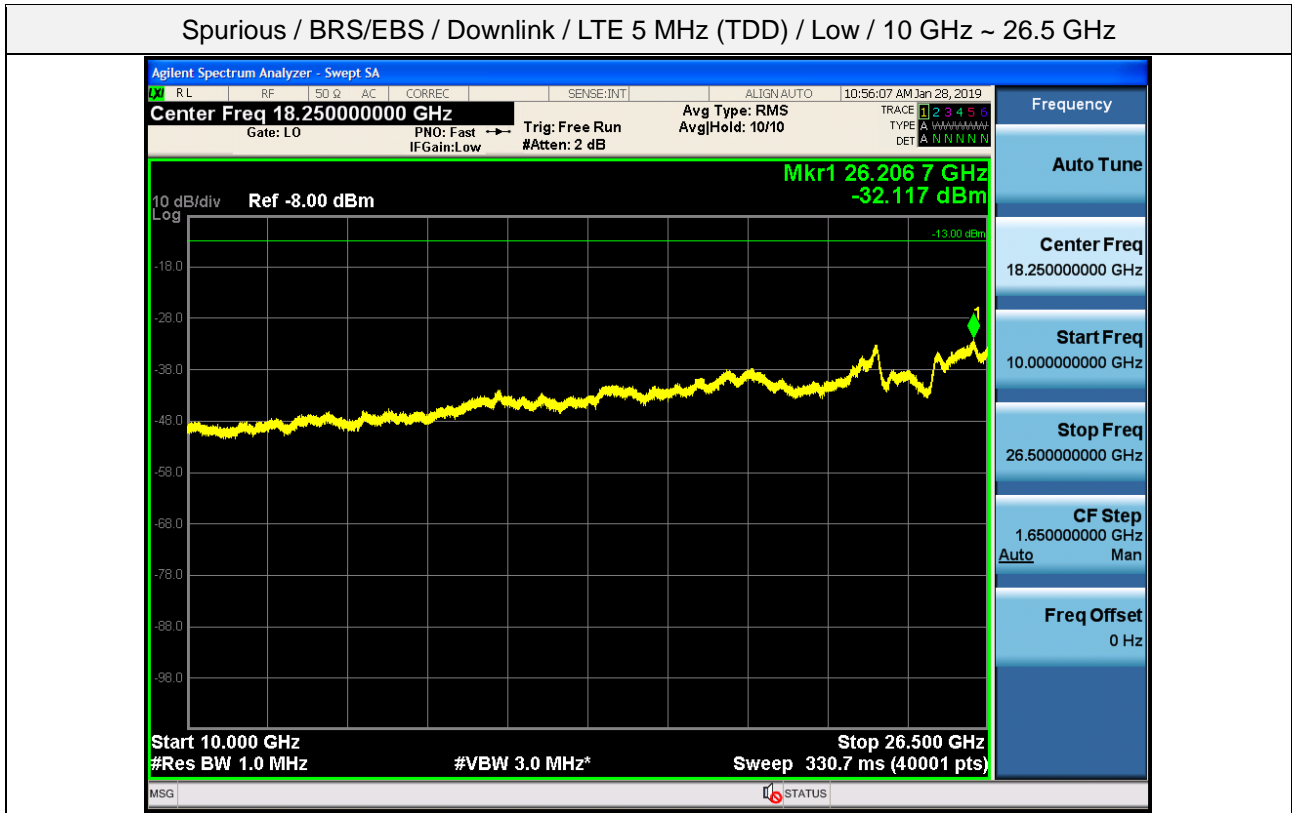

Spurious / BRS/EBS / Downlink / LTE 5 MHz (TDD) / Low / 9 kHz ~ 150 kHz

Spurious / BRS/EBS / Downlink / LTE 5 MHz (TDD) / Low / 150 kHz ~ 30 MHz

Spurious / BRS/EBS / Downlink / LTE 5 MHz (TDD) / Low / 30 MHz ~ Low edge - 11 MHz

Spurious / BRS/EBS / Downlink / LTE 5 MHz (TDD) / Low / Low edge - 11 MHz ~ Low edge - 1 MHz

Spurious / BRS/EBS / Downlink / LTE 5 MHz (TDD) / Low / High Edge + 1 MHz ~ High Edge + 11 MHz

Spurious / BRS/EBS / Downlink / LTE 5 MHz (TDD) / Low / High Edge + 11 MHz ~ 10 GHz

Spurious / BRS/EBS / Downlink / LTE 5 MHz (TDD) / Middle / 9 kHz ~ 150 kHz

Spurious / BRS/EBS / Downlink / LTE 5 MHz (TDD) / Middle / 150 kHz ~ 30 MHz

Spurious / BRS/EBS / Downlink / LTE 5 MHz (TDD) / Middle / 30 MHz ~ Low edge - 11 MHz

Spurious / BRS/EBS / Downlink / LTE 5 MHz (TDD) / Middle / Low edge - 11 MHz ~ Low edge - 1 MHz

Spurious / BRS/EBS / Downlink / LTE 5 MHz (TDD) / Middle / High Edge + 1 MHz ~ High Edge + 11 MHz

Spurious / BRS/EBS / Downlink / LTE 5 MHz (TDD) / Middle / High Edge + 11 MHz ~ 10 GHz