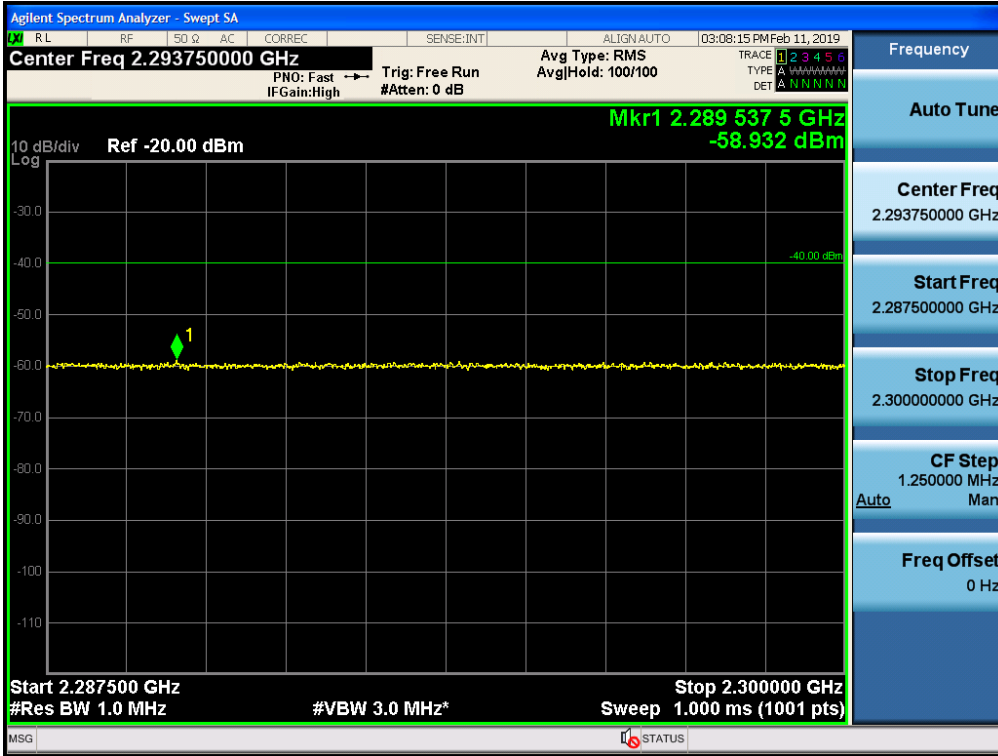

Spurious / WCS / Downlink / LTE 5 MHz / High / 150 kHz ~ 30 MHz

Spurious / WCS / Downlink / LTE 5 MHz / High / 30 MHz ~ Low edge - 10.1 MHz

Spurious / WCS / Downlink / LTE 5 MHz / High / Low edge - 10.1 MHz ~ Low edge - 100 kHz

Spurious / WCS / Downlink / LTE 5 MHz / High / High Edge + 1 MHz ~ High Edge + 11 MHz

Spurious / WCS / Downlink / LTE 5 MHz / High / High Edge + 11 MHz ~ 10 GHz

Spurious / WCS / Downlink / LTE 5 MHz / High / 10 GHz ~ 26.5 GHz

Spurious / WCS / Downlink / LTE 5 MHz / High / 2 320 MHz ~ 2 345 MHz

Spurious / WCS / Downlink / LTE 5 MHz / High / 2 287.5 MHz ~ 2 300 MHz

Spurious / WCS / Downlink / LTE 5 MHz / High / 2 285 MHz ~ 2 287.5 MHz

Spurious / WCS / Downlink / LTE 5 MHz / High / 2 200 MHz ~ 2 285 MHz

Spurious / WCS / Downlink / LTE 5 MHz / High / 2 362.5 MHz ~ 2 365 MHz

Spurious / WCS / Downlink / LTE 5 MHz / High / 2 365 MHz ~ 2 267.5 MHz