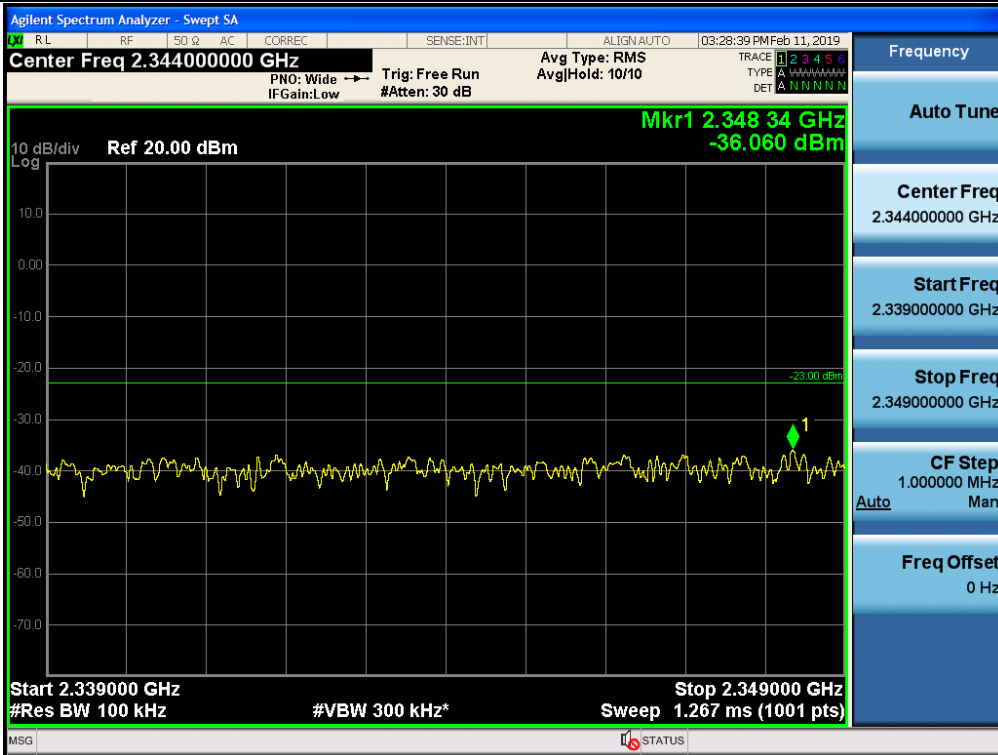

Spurious / WCS / Downlink / LTE 5 MHz / Middle / 2 285 MHz ~ 2 287.5 MHz

Spurious / WCS / Downlink / LTE 5 MHz / Middle / 2 200 MHz ~ 2 285 MHz

Spurious / WCS / Downlink / LTE 5 MHz / Middle / 2 362.5 MHz ~ 2 365 MHz

Spurious / WCS / Downlink / LTE 5 MHz / Middle / 2 365 MHz ~ 2 267.5 MHz

Spurious / WCS / Downlink / LTE 5 MHz / Middle / 2 367.5 MHz ~ 2 370 MHz

Spurious / WCS / Downlink / LTE 5 MHz / High / 9 kHz ~ 150 kHz

Spurious / WCS / Downlink / LTE 5 MHz / High / 150 kHz ~ 30 MHz

Spurious / WCS / Downlink / LTE 5 MHz / High / 30 MHz ~ Low edge - 10.1 MHz

Spurious / WCS / Downlink / LTE 5 MHz / High / Low edge - 10.1 MHz ~ Low edge - 100 kHz

Spurious / WCS / Downlink / LTE 5 MHz / High / High Edge + 1 MHz ~ High Edge + 11 MHz

Spurious / WCS / Downlink / LTE 5 MHz / High / High Edge + 11 MHz ~ 10 GHz

Spurious / WCS / Downlink / LTE 5 MHz / High / 10 GHz ~ 26.5 GHz