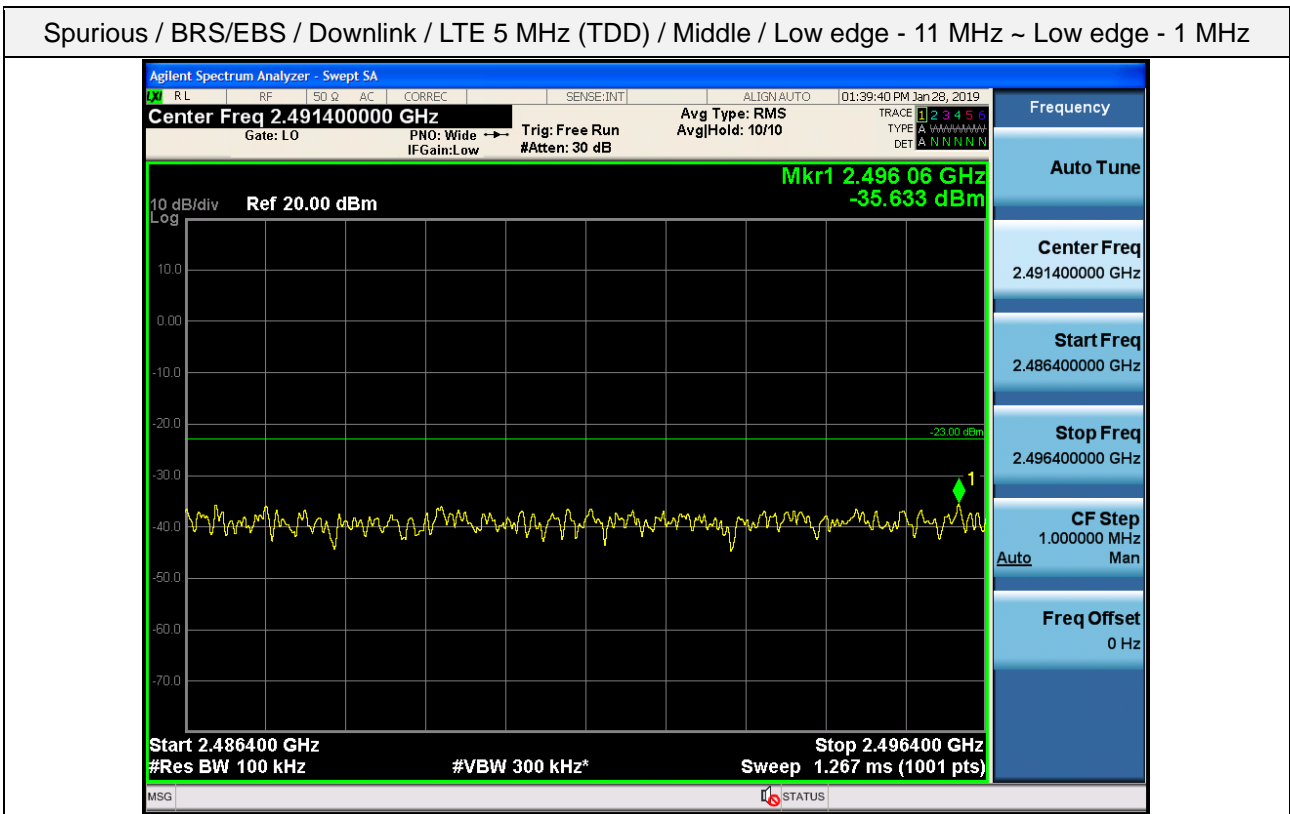

Spurious / BRS/EBS / Downlink / LTE 5 MHz (TDD) / Low / Low edge - 11 MHz ~ Low edge - 1 MHz

Spurious / BRS/EBS / Downlink / LTE 5 MHz (TDD) / Low / High Edge + 1 MHz ~ High Edge + 11 MHz

Spurious / BRS/EBS / Downlink / LTE 5 MHz (TDD) / Low / High Edge + 11 MHz ~ 10 GHz

Spurious / BRS/EBS / Downlink / LTE 5 MHz (TDD) / Middle / 9 kHz ~ 150 kHz

Spurious / BRS/EBS / Downlink / LTE 5 MHz (TDD) / Middle / 150 kHz ~ 30 MHz

Spurious / BRS/EBS / Downlink / LTE 5 MHz (TDD) / Middle / 30 MHz ~ Low edge - 11 MHz

Spurious / BRS/EBS / Downlink / LTE 5 MHz (TDD) / Middle / Low edge - 11 MHz ~ Low edge - 1 MHz

Spurious / BRS/EBS / Downlink / LTE 5 MHz (TDD) / Middle / High Edge + 1 MHz ~ High Edge + 11 MHz

Spurious / BRS/EBS / Downlink / LTE 5 MHz (TDD) / Middle / High Edge + 11 MHz ~ 10 GHz

Spurious / BRS/EBS / Downlink / LTE 5 MHz (TDD) / High / 9 kHz ~ 150 kHz

Spurious / BRS/EBS / Downlink / LTE 5 MHz (TDD) / High / 150 kHz ~ 30 MHz

Spurious / BRS/EBS / Downlink / LTE 5 MHz (TDD) / High / 30 MHz ~ Low edge - 11 MHz