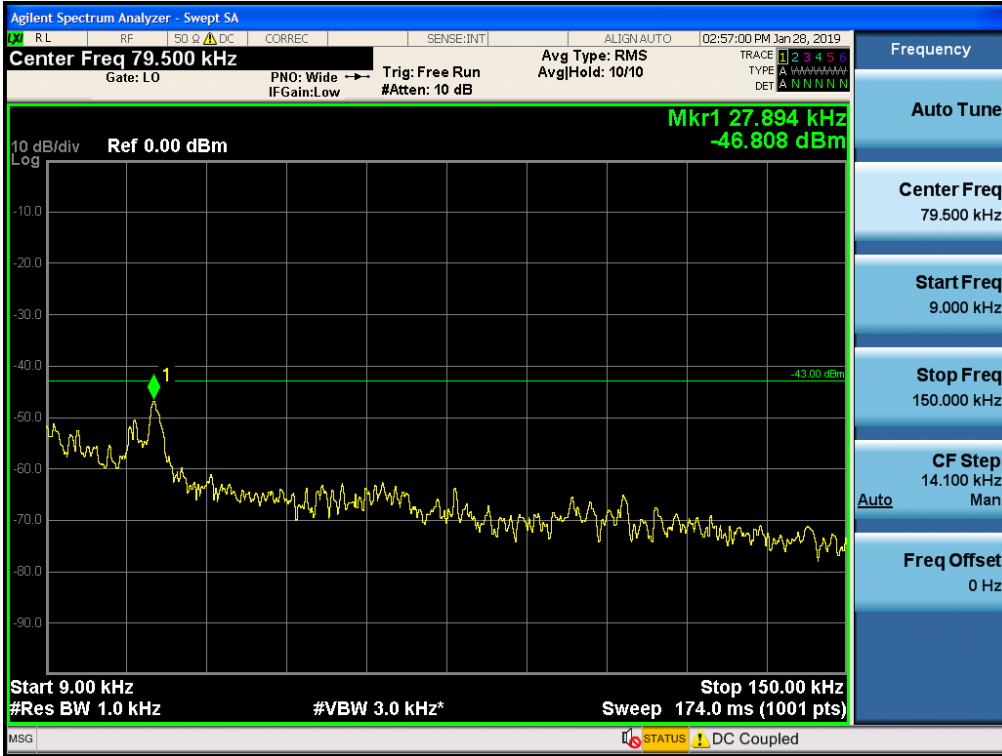

Spurious / BRS/EBS / Downlink / LTE 5 MHz (TDD) / Middle / 9 kHz ~ 150 kHz

Spurious / BRS/EBS / Downlink / LTE 5 MHz (TDD) / Middle / 150 kHz ~ 30 MHz

Spurious / BRS/EBS / Downlink / LTE 5 MHz (TDD) / Middle / 30 MHz ~ Low edge - 11 MHz

Spurious / BRS/EBS / Downlink / LTE 5 MHz (TDD) / Middle / Low edge - 11 MHz ~ Low edge - 1 MHz

Spurious / BRS/EBS / Downlink / LTE 5 MHz (TDD) / Middle / High Edge + 1 MHz ~ High Edge + 11 MHz

Spurious / BRS/EBS / Downlink / LTE 5 MHz (TDD) / Middle / High Edge + 11 MHz ~ 10 GHz

Spurious / BRS/EBS / Downlink / LTE 5 MHz (TDD) / High / 9 kHz ~ 150 kHz

Spurious / BRS/EBS / Downlink / LTE 5 MHz (TDD) / High / 150 kHz ~ 30 MHz

Spurious / BRS/EBS / Downlink / LTE 5 MHz (TDD) / High / 30 MHz ~ Low edge - 11 MHz

Spurious / BRS/EBS / Downlink / LTE 5 MHz (TDD) / High / Low edge - 11 MHz ~ Low edge - 1 MHz