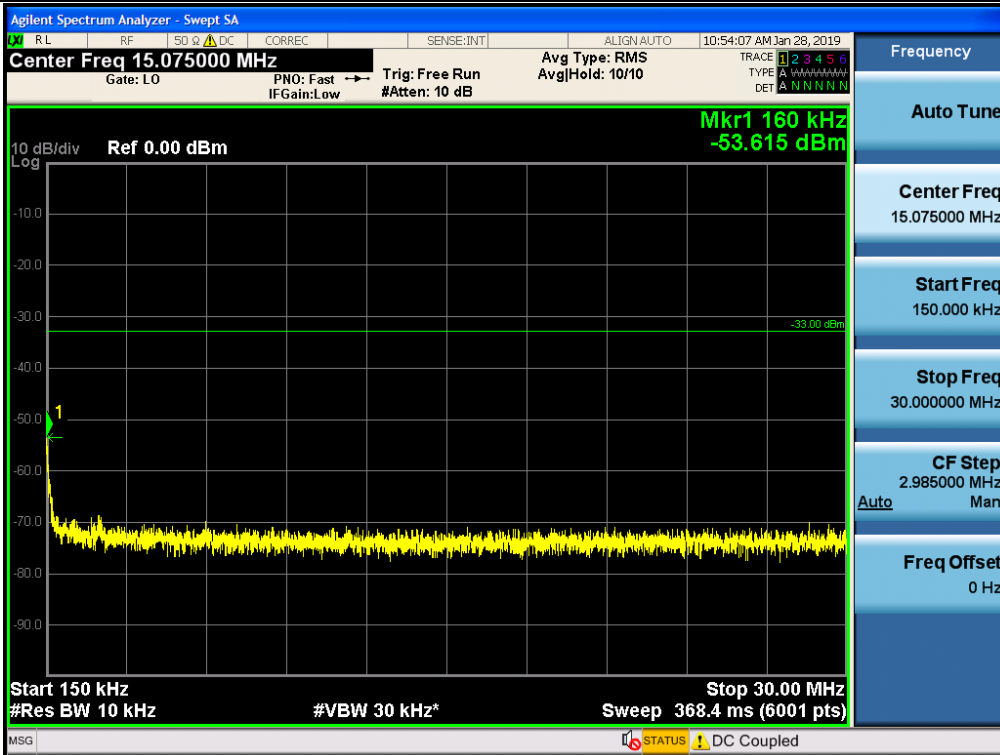

Spurious / WCS / Downlink / LTE 10 MHz / Middle / 2 287.5 MHz ~ 2 300 MHz

Spurious / WCS / Downlink / LTE 10 MHz / Middle / 2 285 MHz ~ 2 287.5 MHz

Spurious / WCS / Downlink / LTE 10 MHz / Middle / 2 200 MHz ~ 2 285 MHz

Spurious / WCS / Downlink / LTE 10 MHz / Middle / 2 362.5 MHz ~ 2 365 MHz

Spurious / WCS / Downlink / LTE 10 MHz / Middle / 2 365 MHz ~ 2 267.5 MHz

Spurious / WCS / Downlink / LTE 10 MHz / Middle / 2 367.5 MHz ~ 2 370 MHz

Spurious / BRS/EBS / Downlink / LTE 5 MHz (TDD) / Low / 9 kHz ~ 150 kHz

Spurious / BRS/EBS / Downlink / LTE 5 MHz (TDD) / Low / 150 kHz ~ 30 MHz

Spurious / BRS/EBS / Downlink / LTE 5 MHz (TDD) / Low / 30 MHz ~ Low edge - 11 MHz

Spurious / BRS/EBS / Downlink / LTE 5 MHz (TDD) / Low / Low edge - 11 MHz ~ Low edge - 1 MHz

Spurious / BRS/EBS / Downlink / LTE 5 MHz (TDD) / Low / High Edge + 1 MHz ~ High Edge + 11 MHz

Spurious / BRS/EBS / Downlink / LTE 5 MHz (TDD) / Low / High Edge + 11 MHz ~ 10 GHz