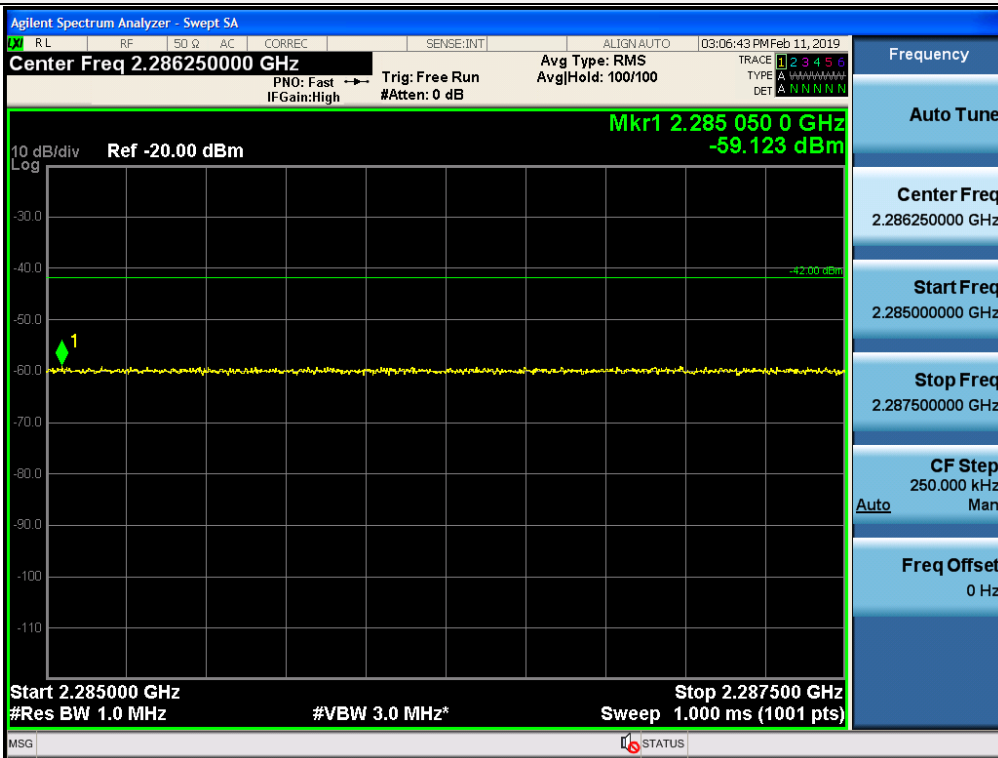

Spurious / WCS / Downlink / LTE 5 MHz / Middle / Low edge - 10.1 MHz ~ Low edge - 100 kHz

Spurious / WCS / Downlink / LTE 5 MHz / Middle / High Edge + 1 MHz ~ High Edge + 11 MHz

Spurious / WCS / Downlink / LTE 5 MHz / Middle / High Edge + 11 MHz ~ 10 GHz

Spurious / WCS / Downlink / LTE 5 MHz / Middle / 10 GHz ~ 26.5 GHz

Spurious / WCS / Downlink / LTE 5 MHz / Middle / 2 320 MHz ~ 2 345 MHz

Spurious / WCS / Downlink / LTE 5 MHz / Middle / 2 287.5 MHz ~ 2 300 MHz

Spurious / WCS / Downlink / LTE 5 MHz / Middle / 2 285 MHz ~ 2 287.5 MHz

Spurious / WCS / Downlink / LTE 5 MHz / Middle / 2 200 MHz ~ 2 285 MHz

Spurious / WCS / Downlink / LTE 5 MHz / Middle / 2 362.5 MHz ~ 2 365 MHz

Spurious / WCS / Downlink / LTE 5 MHz / Middle / 2 365 MHz ~ 2 267.5 MHz

Spurious / WCS / Downlink / LTE 5 MHz / Middle / 2 367.5 MHz ~ 2 370 MHz

Spurious / WCS / Downlink / LTE 5 MHz / High / 9 kHz ~ 150 kHz