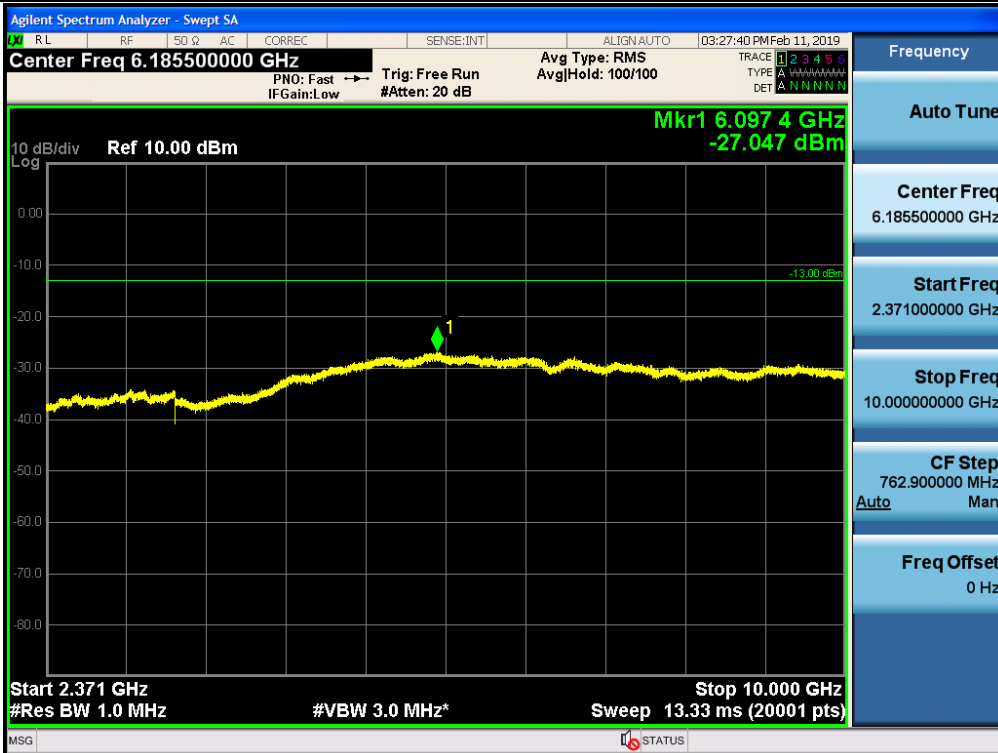

Spurious / AWS1+3 / Downlink / LTE 20 MHz / High / Low edge - 10.1 MHz ~ Low edge - 100 kHz

Spurious / AWS1+3 / Downlink / LTE 20 MHz / High / High Edge + 1 MHz ~ High Edge + 11 MHz

Spurious / AWS1+3 / Downlink / LTE 20 MHz / High / High Edge + 11 MHz ~ 10 GHz

Spurious / WCS / Downlink / LTE 5 MHz / Low / 9 kHz ~ 150 kHz

Spurious / WCS / Downlink / LTE 5 MHz / Low / 150 kHz ~ 30 MHz

Spurious / WCS / Downlink / LTE 5 MHz / Low / High Edge + 1 MHz ~ High Edge + 11 MHz

Spurious / WCS / Downlink / LTE 5 MHz / Low / High Edge + 11 MHz ~ 10 GHz

Spurious / WCS / Downlink / LTE 5 MHz / Low / 10 GHz ~ 26.5 GHz

Spurious / WCS / Downlink / LTE 5 MHz / Low / 2 320 MHz ~ 2 345 MHz

Spurious / WCS / Downlink / LTE 5 MHz / Low / 2 287.5 MHz ~ 2 300 MHz

Spurious / WCS / Downlink / LTE 5 MHz / Low / 2 285 MHz ~ 2 287.5 MHz

Spurious / WCS / Downlink / LTE 5 MHz / Low / 2 200 MHz ~ 2 285 MHz