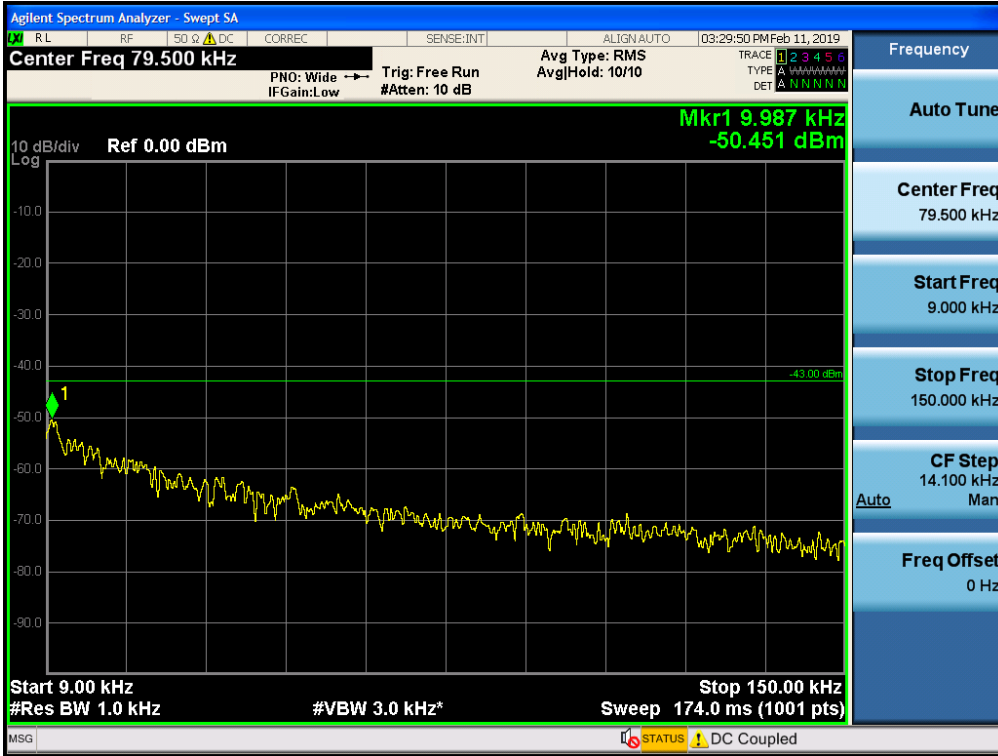

Spurious / WCS / Downlink / LTE 5 MHz / Low / 2 287.5 MHz ~ 2 300 MHz

Spurious / WCS / Downlink / LTE 5 MHz / Low / 2 285 MHz ~ 2 287.5 MHz

Spurious / WCS / Downlink / LTE 5 MHz / Low / 2 200 MHz ~ 2 285 MHz

Spurious / WCS / Downlink / LTE 5 MHz / Low / 2 362.5 MHz ~ 2 365 MHz

Spurious / WCS / Downlink / LTE 5 MHz / Low / 2 365 MHz ~ 2 267.5 MHz

Spurious / WCS / Downlink / LTE 5 MHz / Low / 2 367.5 MHz ~ 2 370 MHz

Spurious / WCS / Downlink / LTE 5 MHz / Middle / 9 kHz ~ 150 kHz

Spurious / WCS / Downlink / LTE 5 MHz / Middle / 150 kHz ~ 30 MHz

Spurious / WCS / Downlink / LTE 5 MHz / Middle / 30 MHz ~ Low edge - 10.1 MHz

Spurious / WCS / Downlink / LTE 5 MHz / Middle / Low edge - 10.1 MHz ~ Low edge - 100 kHz

Spurious / WCS / Downlink / LTE 5 MHz / Middle / High Edge + 1 MHz ~ High Edge + 11 MHz

Spurious / WCS / Downlink / LTE 5 MHz / Middle / High Edge + 11 MHz ~ 10 GHz