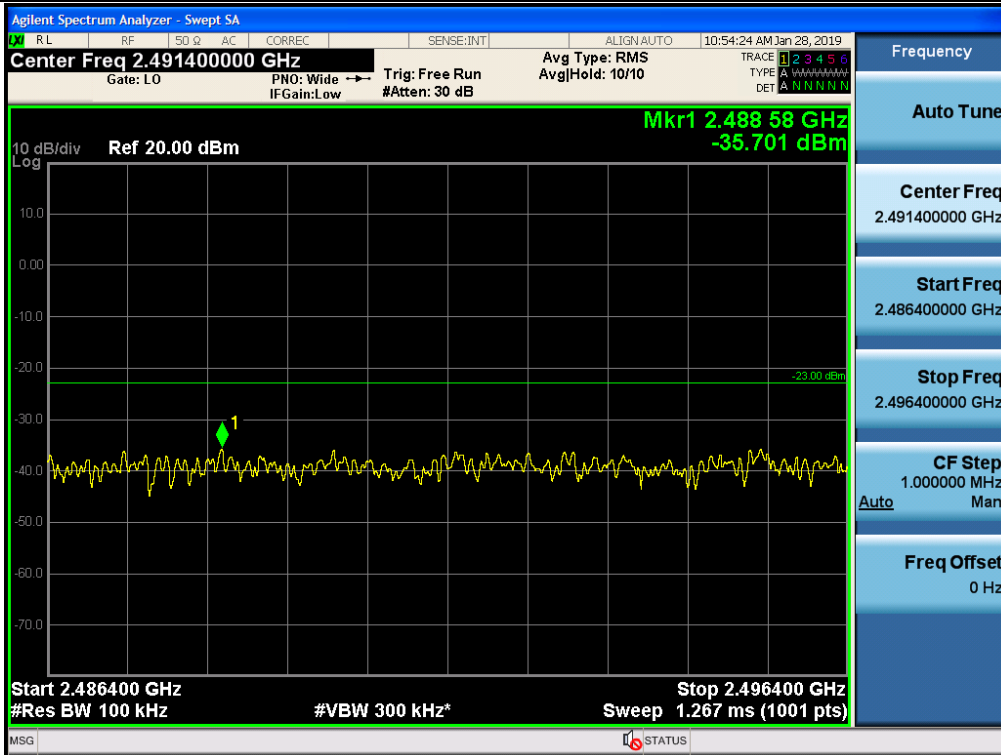

Spurious / WCS / Downlink / LTE 10 MHz / Middle / 2 362.5 MHz ~ 2 365 MHz

Spurious / WCS / Downlink / LTE 10 MHz / Middle / 2 365 MHz ~ 2 267.5 MHz

Spurious / WCS / Downlink / LTE 10 MHz / Middle / 2 367.5 MHz ~ 2 370 MHz

Spurious / BRS/EBS / Downlink / LTE 5 MHz (TDD) / Low / 9 kHz ~ 150 kHz

Spurious / BRS/EBS / Downlink / LTE 5 MHz (TDD) / Low / 150 kHz ~ 30 MHz

Spurious / BRS/EBS / Downlink / LTE 5 MHz (TDD) / Low / 30 MHz ~ Low edge - 11 MHz

Spurious / BRS/EBS / Downlink / LTE 5 MHz (TDD) / Low / Low edge - 11 MHz ~ Low edge - 1 MHz

Spurious / BRS/EBS / Downlink / LTE 5 MHz (TDD) / Low / High Edge + 1 MHz ~ High Edge + 11 MHz

Spurious / BRS/EBS / Downlink / LTE 5 MHz (TDD) / Low / High Edge + 11 MHz ~ 10 GHz