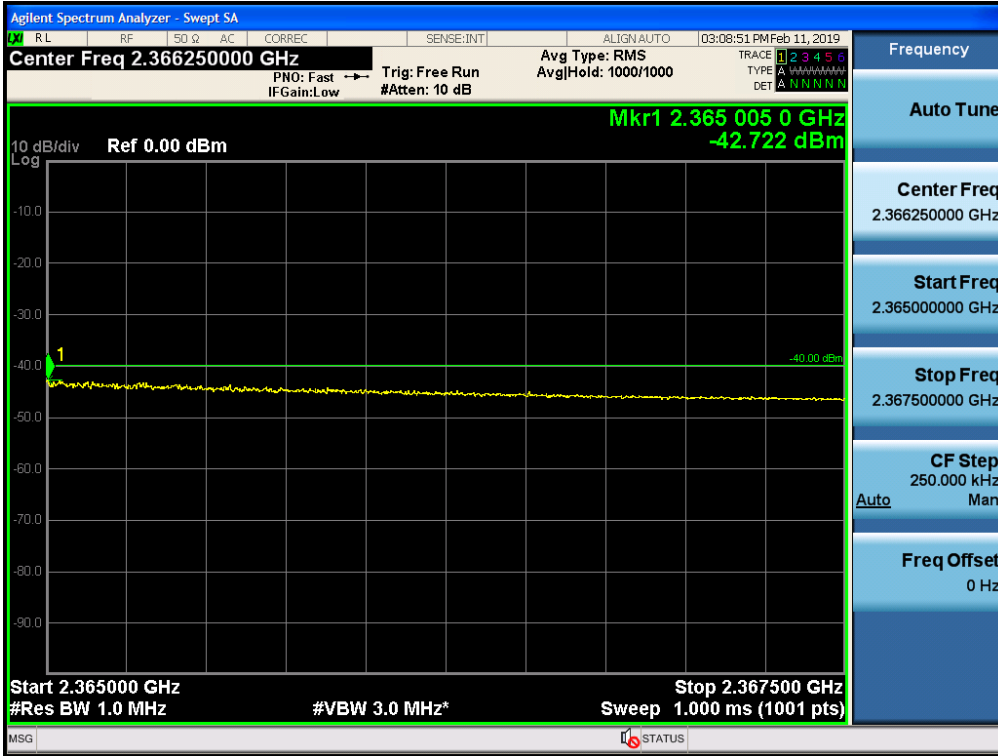

Spurious / WCS / Downlink / LTE 5 MHz / High / High Edge + 1 MHz ~ High Edge + 11 MHz

Spurious / WCS / Downlink / LTE 5 MHz / High / High Edge + 11 MHz ~ 10 GHz

Spurious / WCS / Downlink / LTE 5 MHz / High / 10 GHz ~ 26.5 GHz

Spurious / WCS / Downlink / LTE 5 MHz / High / 2 320 MHz ~ 2 345 MHz

Spurious / WCS / Downlink / LTE 5 MHz / High / 2 287.5 MHz ~ 2 300 MHz

Spurious / WCS / Downlink / LTE 5 MHz / High / 2 285 MHz ~ 2 287.5 MHz

Spurious / WCS / Downlink / LTE 5 MHz / High / 2 200 MHz ~ 2 285 MHz

Spurious / WCS / Downlink / LTE 5 MHz / High / 2 362.5 MHz ~ 2 365 MHz

Spurious / WCS / Downlink / LTE 5 MHz / High / 2 365 MHz ~ 2 267.5 MHz

Spurious / WCS / Downlink / LTE 5 MHz / High / 2 367.5 MHz ~ 2 370 MHz

Spurious / WCS / Downlink / LTE 10 MHz / Middle / 9 kHz ~ 150 kHz

Spurious / WCS / Downlink / LTE 10 MHz / Middle / 150 kHz ~ 30 MHz