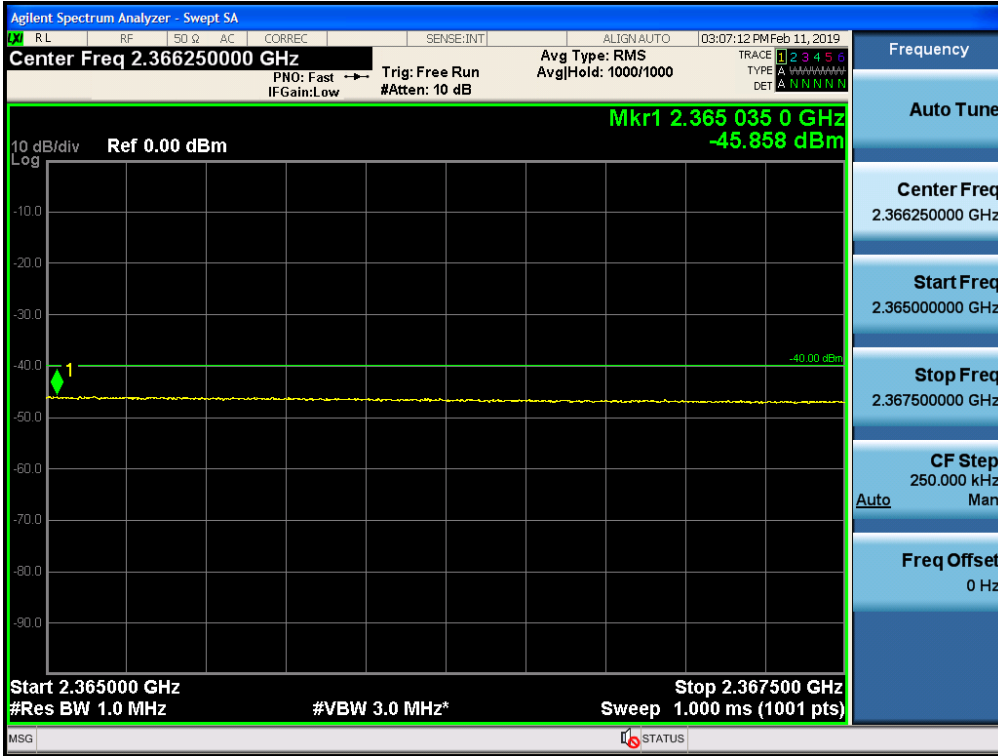

Spurious / WCS / Downlink / LTE 5 MHz / Middle / 10 GHz ~ 26.5 GHz

Spurious / WCS / Downlink / LTE 5 MHz / Middle / 2 320 MHz ~ 2 345 MHz

Spurious / WCS / Downlink / LTE 5 MHz / Middle / 2 287.5 MHz ~ 2 300 MHz

Spurious / WCS / Downlink / LTE 5 MHz / Middle / 2 285 MHz ~ 2 287.5 MHz

Spurious / WCS / Downlink / LTE 5 MHz / Middle / 2 200 MHz ~ 2 285 MHz

Spurious / WCS / Downlink / LTE 5 MHz / Middle / 2 362.5 MHz ~ 2 365 MHz

Spurious / WCS / Downlink / LTE 5 MHz / Middle / 2 365 MHz ~ 2 267.5 MHz

Spurious / WCS / Downlink / LTE 5 MHz / Middle / 2 367.5 MHz ~ 2 370 MHz

Spurious / WCS / Downlink / LTE 5 MHz / High / 9 kHz ~ 150 kHz

Spurious / WCS / Downlink / LTE 5 MHz / High / 150 kHz ~ 30 MHz

Spurious / WCS / Downlink / LTE 5 MHz / High / 30 MHz ~ Low edge - 10.1 MHz

Spurious / WCS / Downlink / LTE 5 MHz / High / Low edge - 10.1 MHz ~ Low edge - 100 kHz