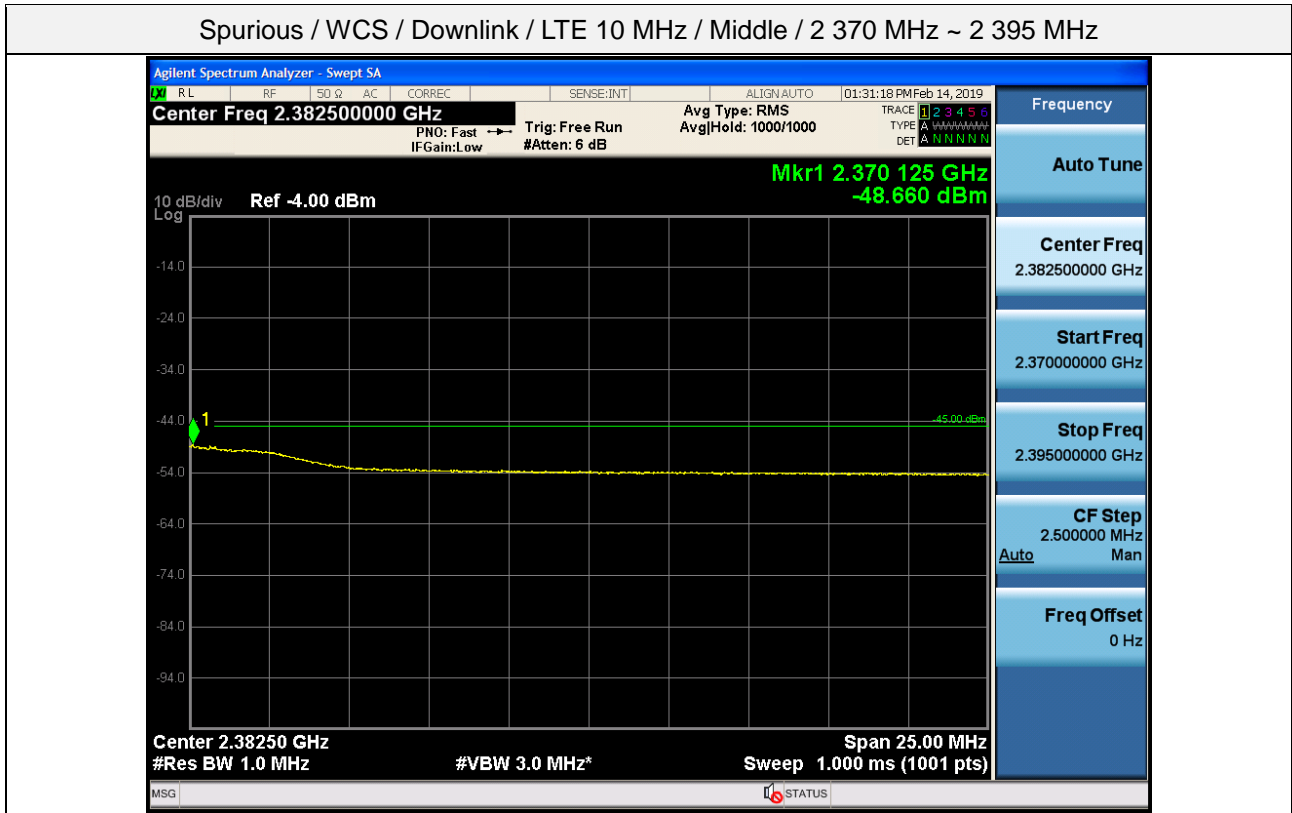

Spurious / WCS / Downlink / LTE 10 MHz / Middle / High Edge + 11 MHz ~ 10 GHz

Spurious / WCS / Downlink / LTE 10 MHz / Middle / 10 GHz ~ 26.5 GHz

Spurious / WCS / Downlink / LTE 10 MHz / Middle / 2 320 MHz ~ 2 345 MHz

Spurious / WCS / Downlink / LTE 10 MHz / Middle / 2 287.5 MHz ~ 2 300 MHz

Spurious / WCS / Downlink / LTE 10 MHz / Middle / 2 285 MHz ~ 2 287.5 MHz

Spurious / WCS / Downlink / LTE 10 MHz / Middle / 2 200 MHz ~ 2 285 MHz

Spurious / WCS / Downlink / LTE 10 MHz / Middle / 2 362.5 MHz ~ 2 365 MHz

Spurious / WCS / Downlink / LTE 10 MHz / Middle / 2 365 MHz ~ 2 267.5 MHz

Spurious / WCS / Downlink / LTE 10 MHz / Middle / 2 367.5 MHz ~ 2 370 MHz

Spurious / BRS/EBS / Downlink / LTE 5 MHz (TDD) / Low / 9 kHz ~ 150 kHz

Spurious / BRS/EBS / Downlink / LTE 5 MHz (TDD) / Low / 150 kHz ~ 30 MHz

Spurious / BRS/EBS / Downlink / LTE 5 MHz (TDD) / Low / 30 MHz ~ Low edge - 11 MHz