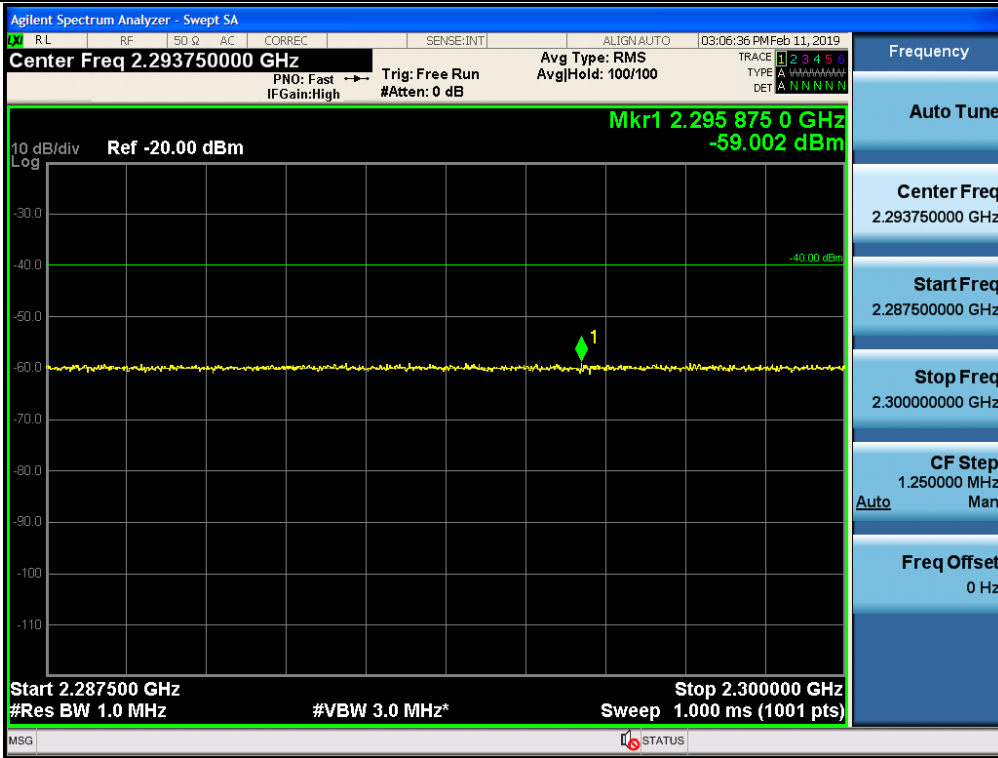

Spurious / WCS / Downlink / LTE 5 MHz / Middle / 9 kHz ~ 150 kHz

Spurious / WCS / Downlink / LTE 5 MHz / Middle / 150 kHz ~ 30 MHz

Spurious / WCS / Downlink / LTE 5 MHz / Middle / 30 MHz ~ Low edge - 10.1 MHz

Spurious / WCS / Downlink / LTE 5 MHz / Middle / Low edge - 10.1 MHz ~ Low edge - 100 kHz

Spurious / WCS / Downlink / LTE 5 MHz / Middle / High Edge + 1 MHz ~ High Edge + 11 MHz

Spurious / WCS / Downlink / LTE 5 MHz / Middle / High Edge + 11 MHz ~ 10 GHz

Spurious / WCS / Downlink / LTE 5 MHz / Middle / 10 GHz ~ 26.5 GHz

Spurious / WCS / Downlink / LTE 5 MHz / Middle / 2 320 MHz ~ 2 345 MHz

Spurious / WCS / Downlink / LTE 5 MHz / Middle / 2 287.5 MHz ~ 2 300 MHz

Spurious / WCS / Downlink / LTE 5 MHz / Middle / 2 285 MHz ~ 2 287.5 MHz

Spurious / WCS / Downlink / LTE 5 MHz / Middle / 2 200 MHz ~ 2 285 MHz

Spurious / WCS / Downlink / LTE 5 MHz / Middle / 2 362.5 MHz ~ 2 365 MHz