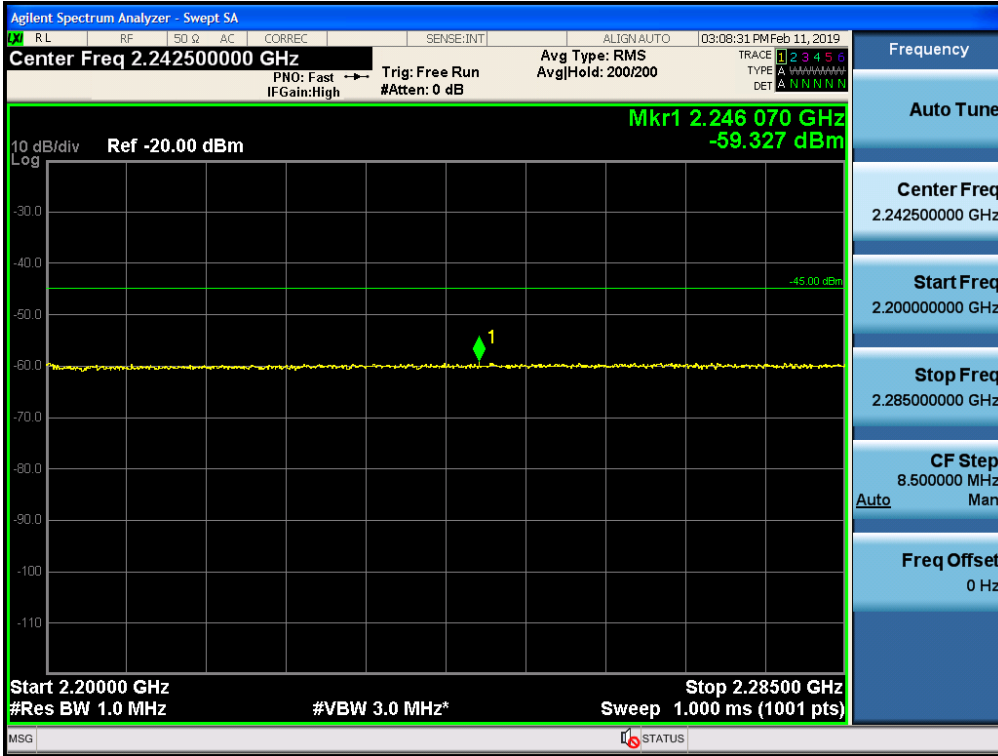

Spurious / WCS / Downlink / LTE 5 MHz / High / High Edge + 1 MHz ~ High Edge + 11 MHz

Spurious / WCS / Downlink / LTE 5 MHz / High / High Edge + 11 MHz ~ 10 GHz

Spurious / WCS / Downlink / LTE 5 MHz / High / 10 GHz ~ 26.5 GHz

Spurious / WCS / Downlink / LTE 5 MHz / High / 2 320 MHz ~ 2 345 MHz

Spurious / WCS / Downlink / LTE 5 MHz / High / 2 287.5 MHz ~ 2 300 MHz

Spurious / WCS / Downlink / LTE 5 MHz / High / 2 285 MHz ~ 2 287.5 MHz

Spurious / WCS / Downlink / LTE 5 MHz / High / 2 200 MHz ~ 2 285 MHz

Spurious / WCS / Downlink / LTE 5 MHz / High / 2 362.5 MHz ~ 2 365 MHz

Spurious / WCS / Downlink / LTE 5 MHz / High / 2 365 MHz ~ 2 267.5 MHz

Spurious / WCS / Downlink / LTE 5 MHz / High / 2 367.5 MHz ~ 2 370 MHz

Spurious / WCS / Downlink / LTE 10 MHz / Middle / 9 kHz ~ 150 kHz

Spurious / WCS / Downlink / LTE 10 MHz / Middle / 150 kHz ~ 30 MHz