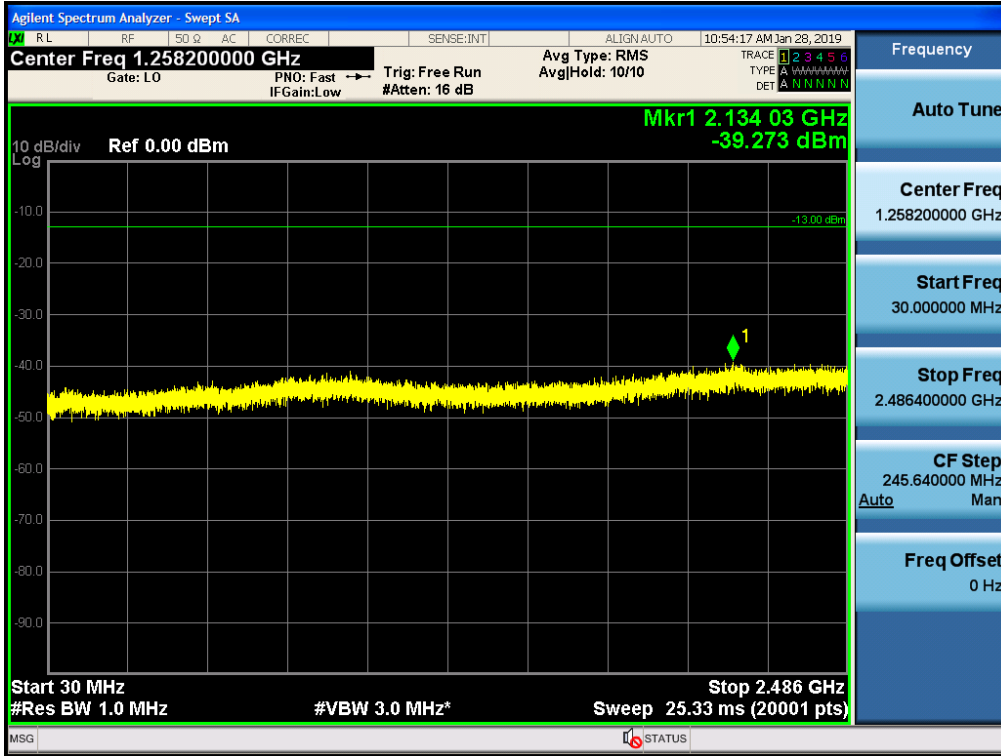

Spurious / WCS / Downlink / LTE 10 MHz / Middle / 2 287.5 MHz ~ 2 300 MHz

Spurious / WCS / Downlink / LTE 10 MHz / Middle / 2 285 MHz ~ 2 287.5 MHz

Spurious / WCS / Downlink / LTE 10 MHz / Middle / 2 200 MHz ~ 2 285 MHz

Spurious / WCS / Downlink / LTE 10 MHz / Middle / 2 362.5 MHz ~ 2 365 MHz

Spurious / WCS / Downlink / LTE 10 MHz / Middle / 2 365 MHz ~ 2 267.5 MHz

Spurious / WCS / Downlink / LTE 10 MHz / Middle / 2 367.5 MHz ~ 2 370 MHz

Spurious / BRS/EBS / Downlink / LTE 5 MHz (TDD) / Low / 9 kHz ~ 150 kHz

Spurious / BRS/EBS / Downlink / LTE 5 MHz (TDD) / Low / 150 kHz ~ 30 MHz

Spurious / BRS/EBS / Downlink / LTE 5 MHz (TDD) / Low / 30 MHz ~ Low edge - 11 MHz

Spurious / BRS/EBS / Downlink / LTE 5 MHz (TDD) / Low / Low edge - 11 MHz ~ Low edge - 1 MHz

Spurious / BRS/EBS / Downlink / LTE 5 MHz (TDD) / Low / High Edge + 1 MHz ~ High Edge + 11 MHz

Spurious / BRS/EBS / Downlink / LTE 5 MHz (TDD) / Low / High Edge + 11 MHz ~ 10 GHz