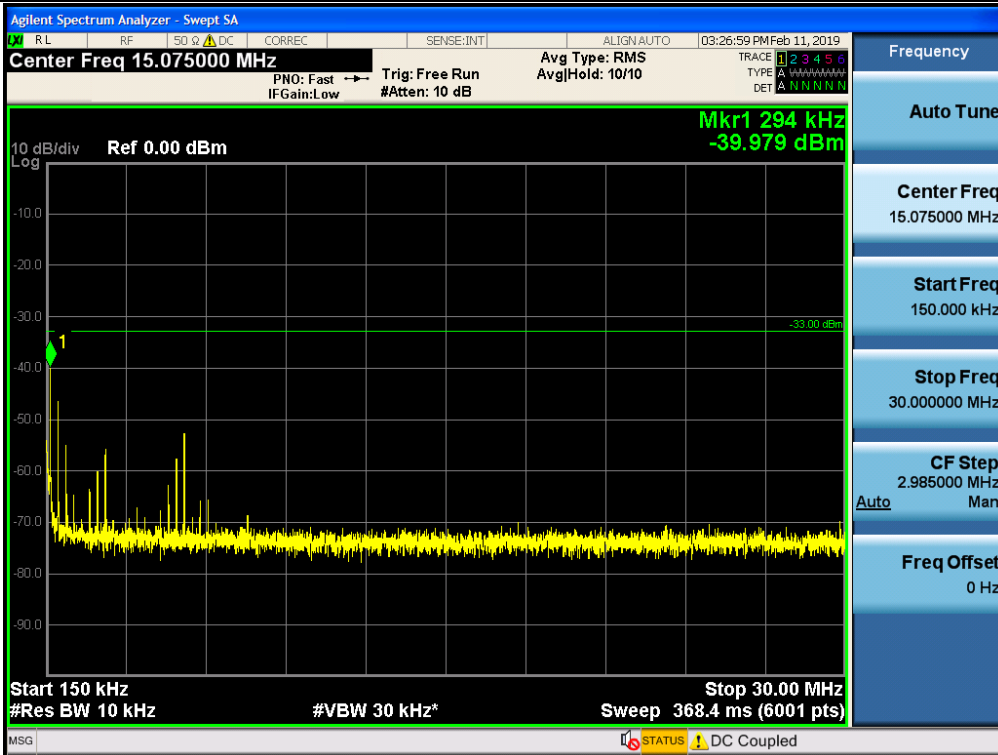

Spurious / AWS1+3 / Downlink / LTE 20 MHz / High / 9 kHz ~ 150 kHz

Spurious / AWS1+3 / Downlink / LTE 20 MHz / High / 150 kHz ~ 30 MHz

Spurious / AWS1+3 / Downlink / LTE 20 MHz / High / 30 MHz ~ Low edge - 10.1 MHz

Spurious / AWS1+3 / Downlink / LTE 20 MHz / High / Low edge - 10.1 MHz ~ Low edge - 100 kHz

Spurious / AWS1+3 / Downlink / LTE 20 MHz / High / High Edge + 1 MHz ~ High Edge + 11 MHz

Spurious / AWS1+3 / Downlink / LTE 20 MHz / High / High Edge + 11 MHz ~ 10 GHz

Spurious / WCS / Downlink / LTE 5 MHz / Low / 9 kHz ~ 150 kHz

Spurious / WCS / Downlink / LTE 5 MHz / Low / 150 kHz ~ 30 MHz

Spurious / WCS / Downlink / LTE 5 MHz / Low / High Edge + 1 MHz ~ High Edge + 11 MHz

Spurious / WCS / Downlink / LTE 5 MHz / Low / High Edge + 11 MHz ~ 10 GHz

Spurious / WCS / Downlink / LTE 5 MHz / Low / 10 GHz ~ 26.5 GHz

Spurious / WCS / Downlink / LTE 5 MHz / Low / 2 320 MHz ~ 2 345 MHz