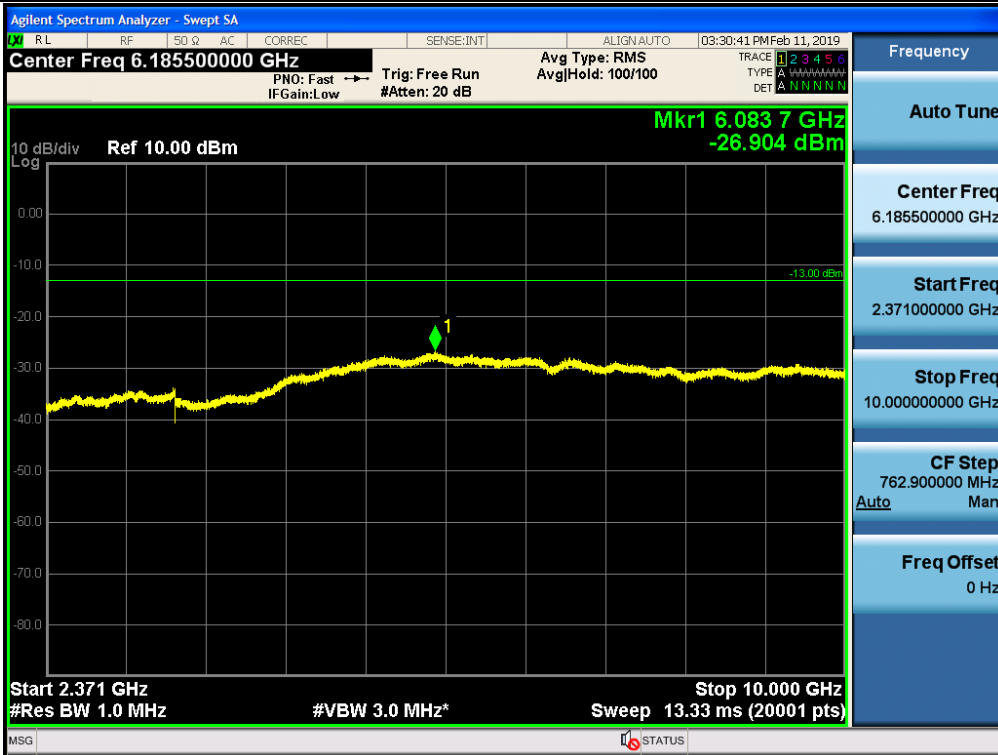

Spurious / WCS / Downlink / LTE 5 MHz / Low / 2 362.5 MHz ~ 2 365 MHz

Spurious / WCS / Downlink / LTE 5 MHz / Low / 2 365 MHz ~ 2 267.5 MHz

Spurious / WCS / Downlink / LTE 5 MHz / Low / 2 367.5 MHz ~ 2 370 MHz

Spurious / WCS / Downlink / LTE 5 MHz / Middle / 9 kHz ~ 150 kHz

Spurious / WCS / Downlink / LTE 5 MHz / Middle / 150 kHz ~ 30 MHz

Spurious / WCS / Downlink / LTE 5 MHz / Middle / 30 MHz ~ Low edge - 10.1 MHz

Spurious / WCS / Downlink / LTE 5 MHz / Middle / Low edge - 10.1 MHz ~ Low edge - 100 kHz

Spurious / WCS / Downlink / LTE 5 MHz / Middle / High Edge + 1 MHz ~ High Edge + 11 MHz

Spurious / WCS / Downlink / LTE 5 MHz / Middle / High Edge + 11 MHz ~ 10 GHz

Spurious / WCS / Downlink / LTE 5 MHz / Middle / 10 GHz ~ 26.5 GHz

Spurious / WCS / Downlink / LTE 5 MHz / Middle / 2 320 MHz ~ 2 345 MHz

Spurious / WCS / Downlink / LTE 5 MHz / Middle / 2 287.5 MHz ~ 2 300 MHz