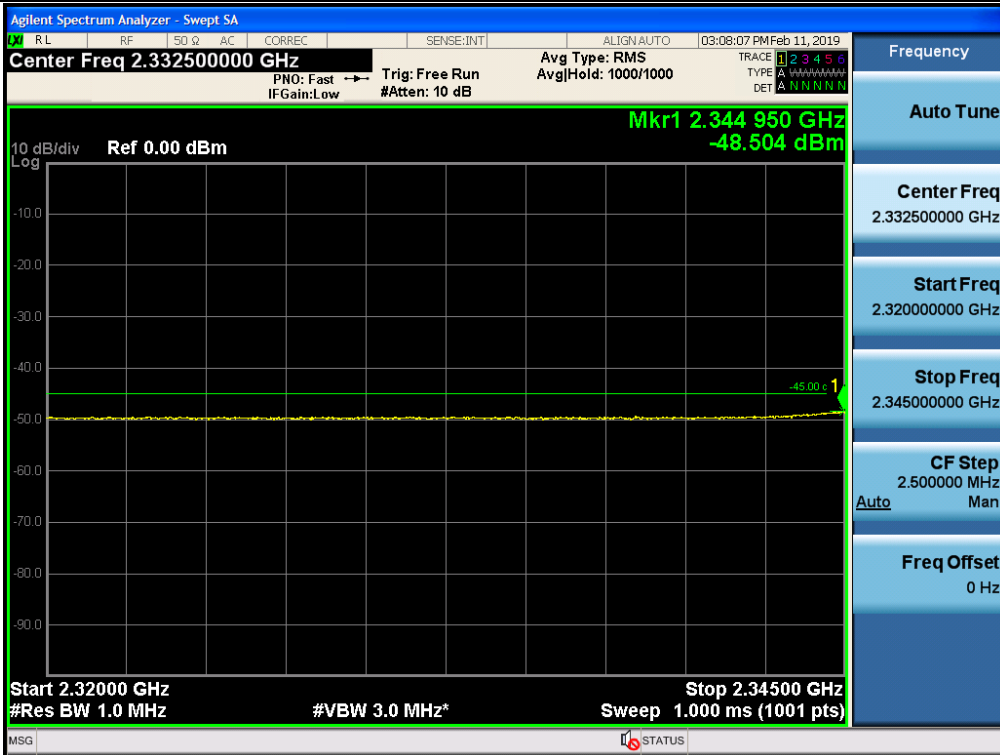

Spurious / WCS / Downlink / LTE 5 MHz / High / 150 kHz ~ 30 MHz

Spurious / WCS / Downlink / LTE 5 MHz / High / 30 MHz ~ Low edge - 10.1 MHz

Spurious / WCS / Downlink / LTE 5 MHz / High / Low edge - 10.1 MHz ~ Low edge - 100 kHz

Spurious / WCS / Downlink / LTE 5 MHz / High / High Edge + 1 MHz ~ High Edge + 11 MHz

Spurious / WCS / Downlink / LTE 5 MHz / High / High Edge + 11 MHz ~ 10 GHz

Spurious / WCS / Downlink / LTE 5 MHz / High / 10 GHz ~ 26.5 GHz

Spurious / WCS / Downlink / LTE 5 MHz / High / 2 320 MHz ~ 2 345 MHz

Spurious / WCS / Downlink / LTE 5 MHz / High / 2 287.5 MHz ~ 2 300 MHz

Spurious / WCS / Downlink / LTE 5 MHz / High / 2 285 MHz ~ 2 287.5 MHz

Spurious / WCS / Downlink / LTE 5 MHz / High / 2 200 MHz ~ 2 285 MHz

Spurious / WCS / Downlink / LTE 5 MHz / High / 2 362.5 MHz ~ 2 365 MHz

Spurious / WCS / Downlink / LTE 5 MHz / High / 2 365 MHz ~ 2 267.5 MHz