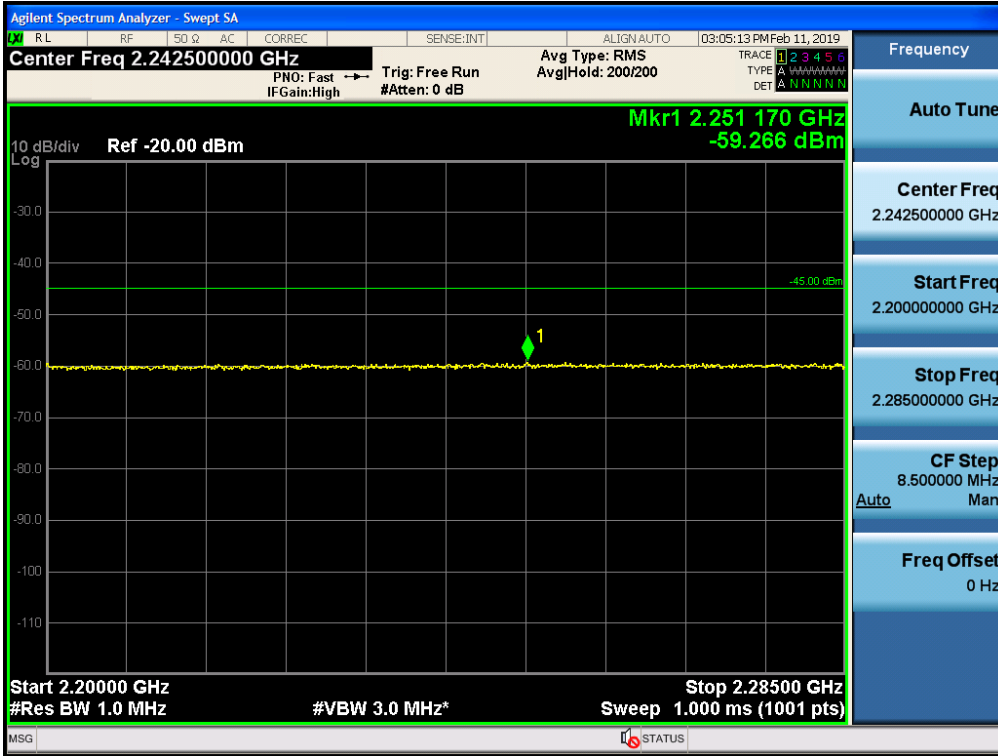

Spurious / WCS / Downlink / LTE 5 MHz / Low / 9 kHz ~ 150 kHz

Spurious / WCS / Downlink / LTE 5 MHz / Low / 150 kHz ~ 30 MHz

Spurious / WCS / Downlink / LTE 5 MHz / Low / High Edge + 1 MHz ~ High Edge + 11 MHz

Spurious / WCS / Downlink / LTE 5 MHz / Low / High Edge + 11 MHz ~ 10 GHz

Spurious / WCS / Downlink / LTE 5 MHz / Low / 10 GHz ~ 26.5 GHz

Spurious / WCS / Downlink / LTE 5 MHz / Low / 2 320 MHz ~ 2 345 MHz

Spurious / WCS / Downlink / LTE 5 MHz / Low / 2 287.5 MHz ~ 2 300 MHz

Spurious / WCS / Downlink / LTE 5 MHz / Low / 2 285 MHz ~ 2 287.5 MHz

Spurious / WCS / Downlink / LTE 5 MHz / Low / 2 200 MHz ~ 2 285 MHz

Spurious / WCS / Downlink / LTE 5 MHz / Low / 2 362.5 MHz ~ 2 365 MHz

Spurious / WCS / Downlink / LTE 5 MHz / Low / 2 365 MHz ~ 2 267.5 MHz

Spurious / WCS / Downlink / LTE 5 MHz / Low / 2 367.5 MHz ~ 2 370 MHz