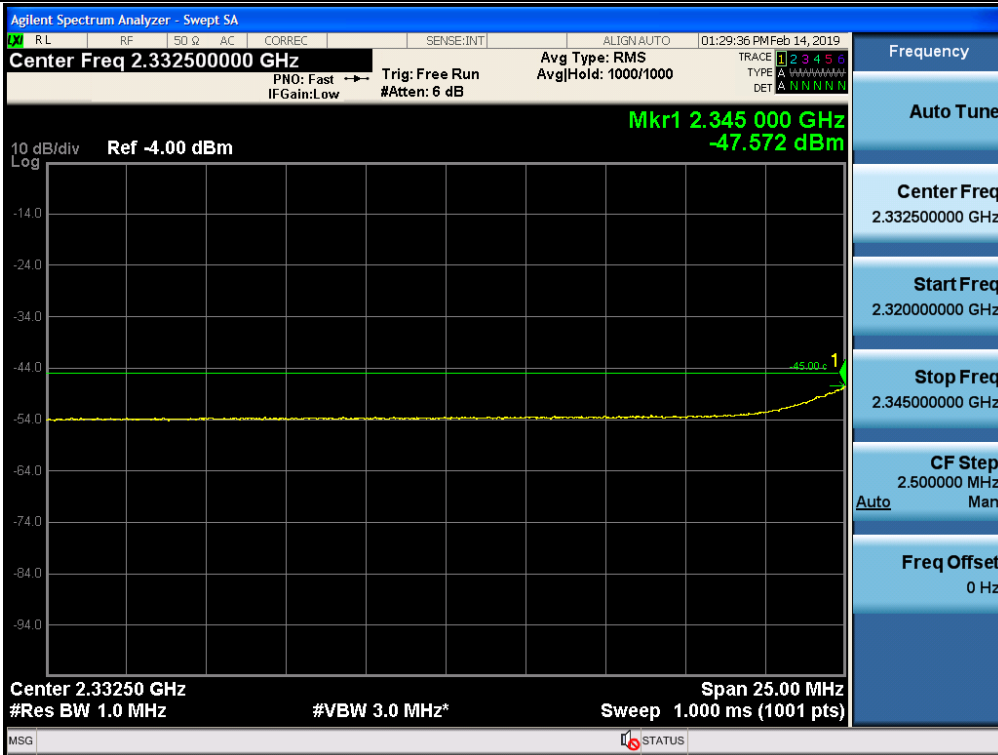

Spurious / WCS / Downlink / LTE 5 MHz / High / 2 367.5 MHz ~ 2 370 MHz

Spurious / WCS / Downlink / LTE 10 MHz / Middle / 9 kHz ~ 150 kHz

Spurious / WCS / Downlink / LTE 10 MHz / Middle / 150 kHz ~ 30 MHz

Spurious / WCS / Downlink / LTE 10 MHz / Middle / 30 MHz ~ Low edge - 10.1 MHz

Spurious / WCS / Downlink / LTE 10 MHz / Middle / Low edge - 10.1 MHz ~ Low edge - 100 kHz

Spurious / WCS / Downlink / LTE 10 MHz / Middle / High Edge + 1 MHz ~ High Edge + 11 MHz

Spurious / WCS / Downlink / LTE 10 MHz / Middle / High Edge + 11 MHz ~ 10 GHz

Spurious / WCS / Downlink / LTE 10 MHz / Middle / 10 GHz ~ 26.5 GHz

Spurious / WCS / Downlink / LTE 10 MHz / Middle / 2 320 MHz ~ 2 345 MHz

Spurious / WCS / Downlink / LTE 10 MHz / Middle / 2 287.5 MHz ~ 2 300 MHz

Spurious / WCS / Downlink / LTE 10 MHz / Middle / 2 285 MHz ~ 2 287.5 MHz

Spurious / WCS / Downlink / LTE 10 MHz / Middle / 2 200 MHz ~ 2 285 MHz