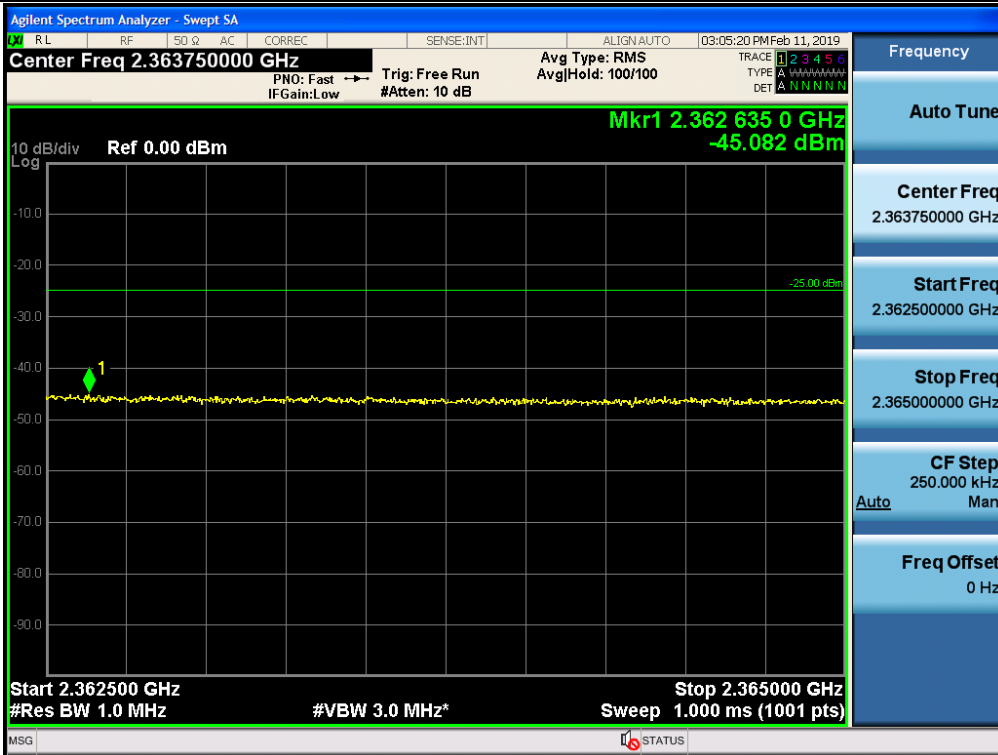

Spurious / WCS / Downlink / LTE 5 MHz / Low / High Edge + 11 MHz ~ 10 GHz

Spurious / WCS / Downlink / LTE 5 MHz / Low / 10 GHz ~ 26.5 GHz

Spurious / WCS / Downlink / LTE 5 MHz / Low / 2 320 MHz ~ 2 345 MHz

Spurious / WCS / Downlink / LTE 5 MHz / Low / 2 287.5 MHz ~ 2 300 MHz

Spurious / WCS / Downlink / LTE 5 MHz / Low / 2 285 MHz ~ 2 287.5 MHz

Spurious / WCS / Downlink / LTE 5 MHz / Low / 2 200 MHz ~ 2 285 MHz

Spurious / WCS / Downlink / LTE 5 MHz / Low / 2 362.5 MHz ~ 2 365 MHz

Spurious / WCS / Downlink / LTE 5 MHz / Low / 2 365 MHz ~ 2 267.5 MHz

Spurious / WCS / Downlink / LTE 5 MHz / Low / 2 367.5 MHz ~ 2 370 MHz

Spurious / WCS / Downlink / LTE 5 MHz / Middle / 9 kHz ~ 150 kHz

Spurious / WCS / Downlink / LTE 5 MHz / Middle / 150 kHz ~ 30 MHz

Spurious / WCS / Downlink / LTE 5 MHz / Middle / 30 MHz ~ Low edge - 10.1 MHz