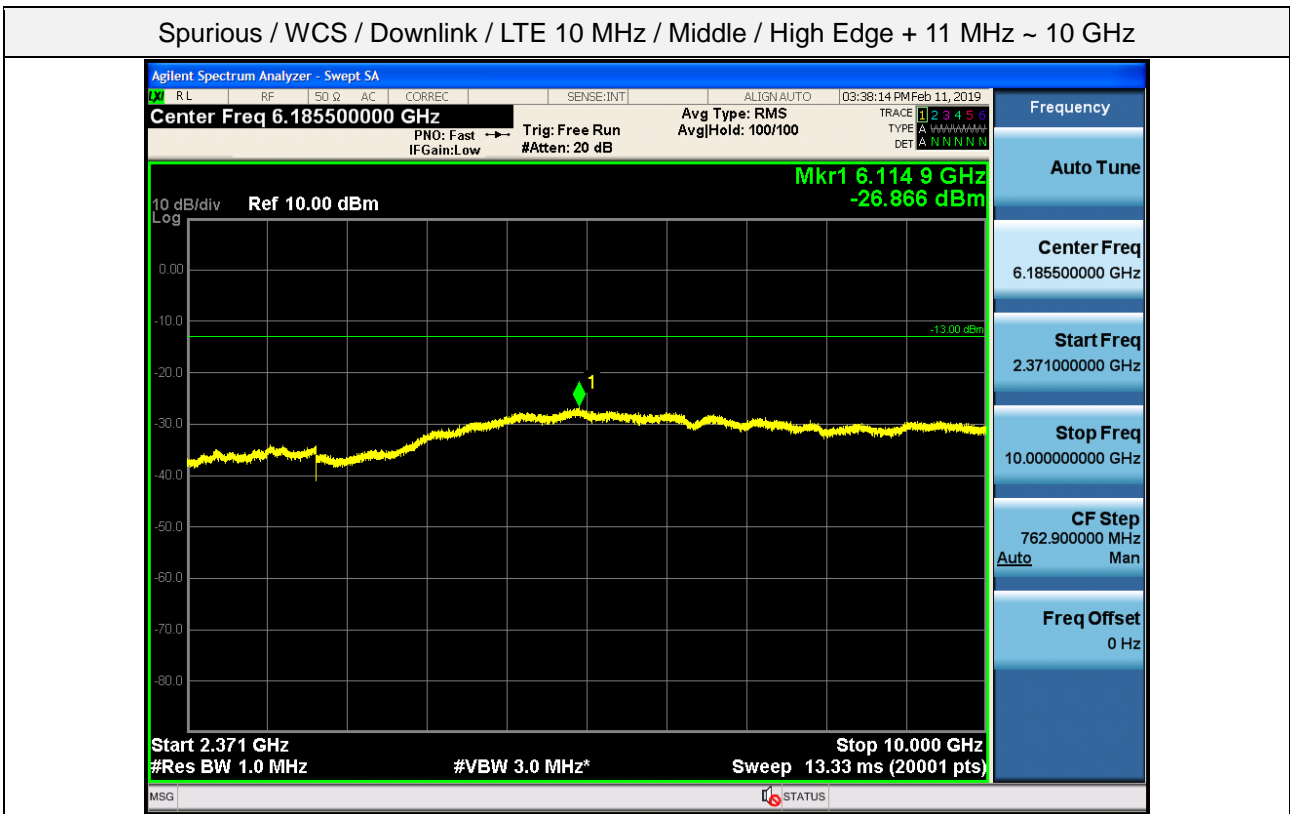

Spurious / WCS / Downlink / LTE 5 MHz / High / 2 367.5 MHz ~ 2 370 MHz

Spurious / WCS / Downlink / LTE 10 MHz / Middle / 9 kHz ~ 150 kHz

Spurious / WCS / Downlink / LTE 10 MHz / Middle / 150 kHz ~ 30 MHz

Spurious / WCS / Downlink / LTE 10 MHz / Middle / 30 MHz ~ Low edge - 10.1 MHz

Spurious / WCS / Downlink / LTE 10 MHz / Middle / Low edge - 10.1 MHz ~ Low edge - 100 kHz

Spurious / WCS / Downlink / LTE 10 MHz / Middle / High Edge + 1 MHz ~ High Edge + 11 MHz

Spurious / WCS / Downlink / LTE 10 MHz / Middle / High Edge + 11 MHz ~ 10 GHz

Spurious / WCS / Downlink / LTE 10 MHz / Middle / 10 GHz ~ 26.5 GHz

Spurious / WCS / Downlink / LTE 10 MHz / Middle / 2 320 MHz ~ 2 345 MHz

Spurious / WCS / Downlink / LTE 10 MHz / Middle / 2 287.5 MHz ~ 2 300 MHz

Spurious / WCS / Downlink / LTE 10 MHz / Middle / 2 285 MHz ~ 2 287.5 MHz

Spurious / WCS / Downlink / LTE 10 MHz / Middle / 2 200 MHz ~ 2 285 MHz