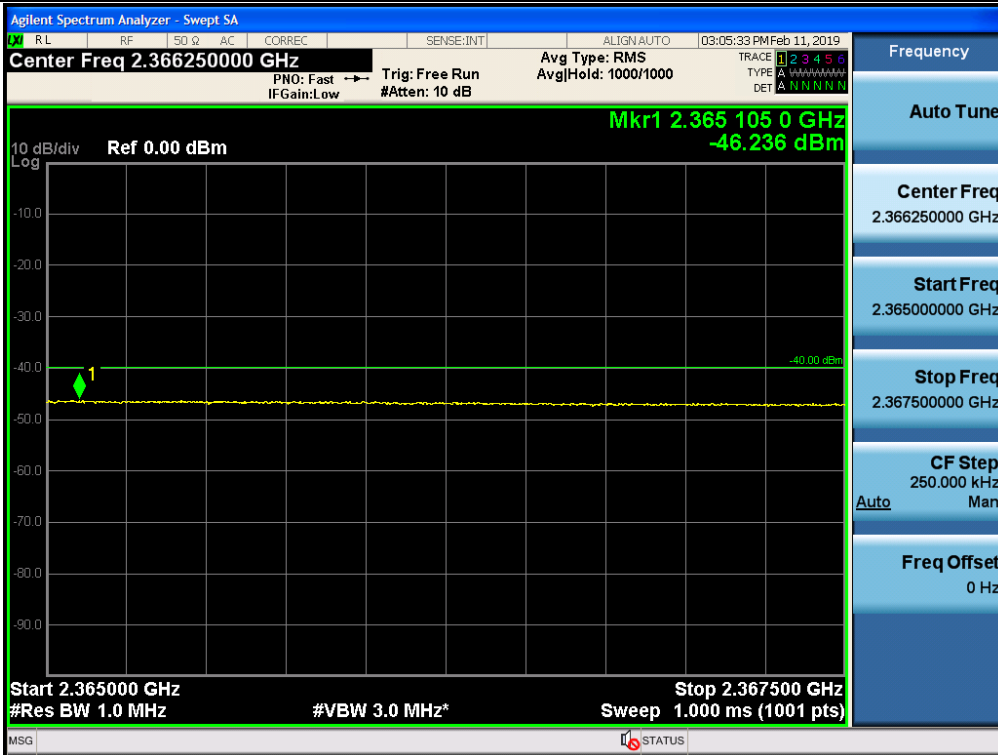

Spurious / WCS / Downlink / LTE 5 MHz / Low / High Edge + 11 MHz ~ 10 GHz

Spurious / WCS / Downlink / LTE 5 MHz / Low / 10 GHz ~ 26.5 GHz

Spurious / WCS / Downlink / LTE 5 MHz / Low / 2 320 MHz ~ 2 345 MHz

Spurious / WCS / Downlink / LTE 5 MHz / Low / 2 287.5 MHz ~ 2 300 MHz

Spurious / WCS / Downlink / LTE 5 MHz / Low / 2 285 MHz ~ 2 287.5 MHz

Spurious / WCS / Downlink / LTE 5 MHz / Low / 2 200 MHz ~ 2 285 MHz

Spurious / WCS / Downlink / LTE 5 MHz / Low / 2 362.5 MHz ~ 2 365 MHz

Spurious / WCS / Downlink / LTE 5 MHz / Low / 2 365 MHz ~ 2 267.5 MHz

Spurious / WCS / Downlink / LTE 5 MHz / Low / 2 367.5 MHz ~ 2 370 MHz

Spurious / WCS / Downlink / LTE 5 MHz / Middle / 9 kHz ~ 150 kHz

Spurious / WCS / Downlink / LTE 5 MHz / Middle / 150 kHz ~ 30 MHz

Spurious / WCS / Downlink / LTE 5 MHz / Middle / 30 MHz ~ Low edge - 10.1 MHz