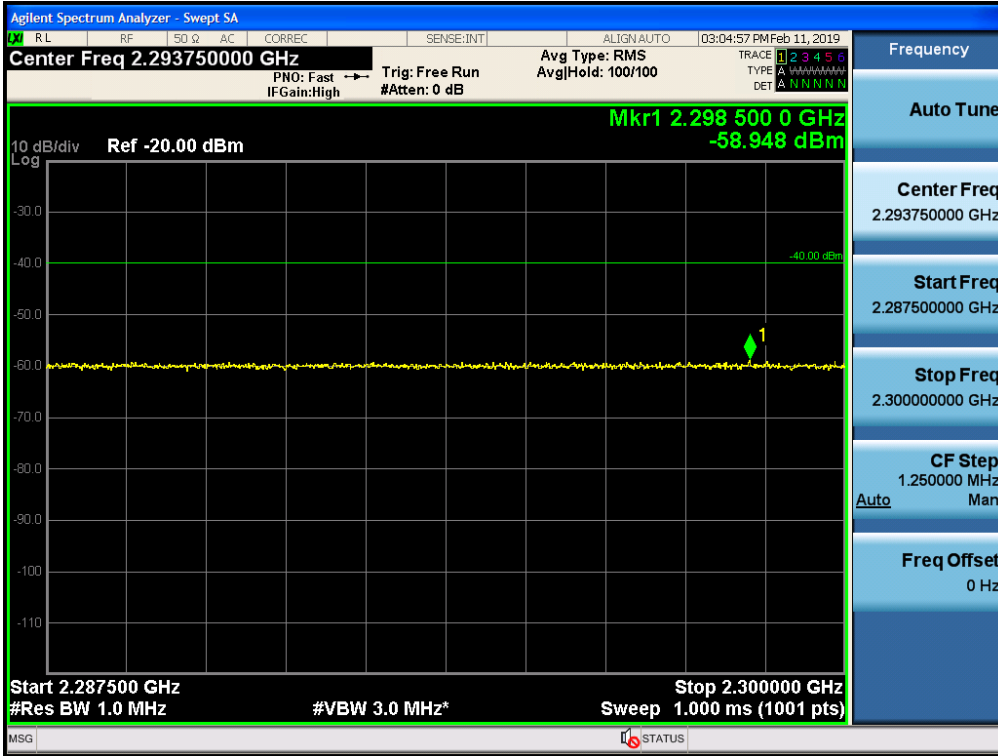

Spurious / WCS / Downlink / LTE 5 MHz / Low / 9 kHz ~ 150 kHz

Spurious / WCS / Downlink / LTE 5 MHz / Low / 150 kHz ~ 30 MHz

Spurious / WCS / Downlink / LTE 5 MHz / Low / High Edge + 1 MHz ~ High Edge + 11 MHz

Spurious / WCS / Downlink / LTE 5 MHz / Low / High Edge + 11 MHz ~ 10 GHz

Spurious / WCS / Downlink / LTE 5 MHz / Low / 10 GHz ~ 26.5 GHz

Spurious / WCS / Downlink / LTE 5 MHz / Low / 2 320 MHz ~ 2 345 MHz

Spurious / WCS / Downlink / LTE 5 MHz / Low / 2 287.5 MHz ~ 2 300 MHz

Spurious / WCS / Downlink / LTE 5 MHz / Low / 2 285 MHz ~ 2 287.5 MHz

Spurious / WCS / Downlink / LTE 5 MHz / Low / 2 200 MHz ~ 2 285 MHz

Spurious / WCS / Downlink / LTE 5 MHz / Low / 2 362.5 MHz ~ 2 365 MHz

Spurious / WCS / Downlink / LTE 5 MHz / Low / 2 365 MHz ~ 2 267.5 MHz

Spurious / WCS / Downlink / LTE 5 MHz / Low / 2 367.5 MHz ~ 2 370 MHz