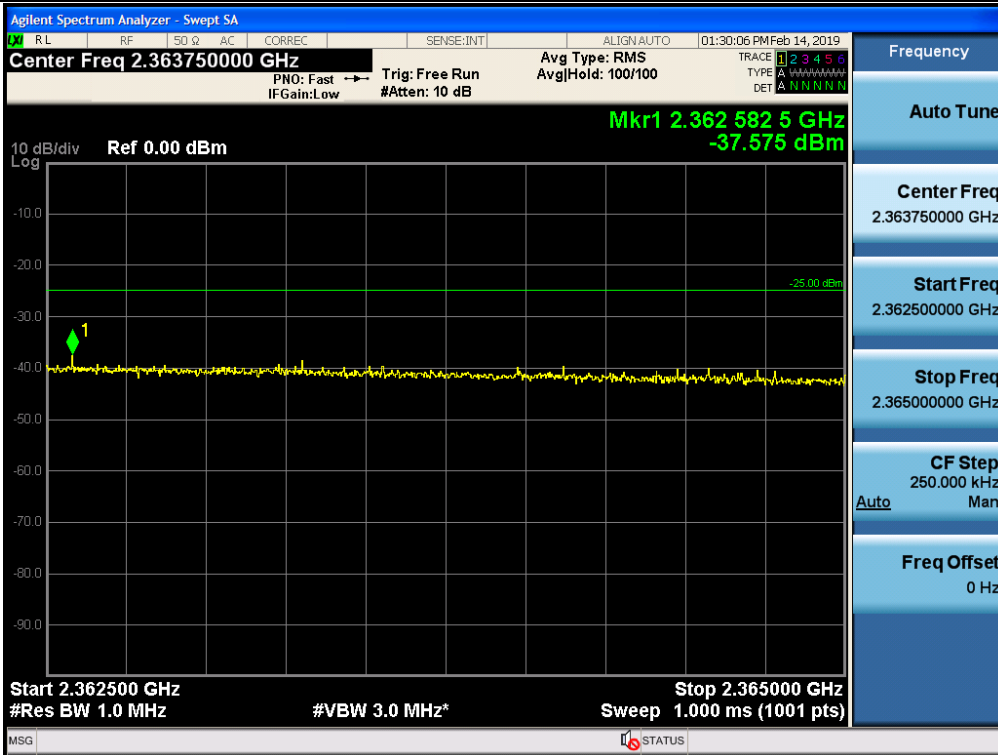

Spurious / WCS / Downlink / LTE 10 MHz / Middle / High Edge + 11 MHz ~ 10 GHz

Spurious / WCS / Downlink / LTE 10 MHz / Middle / 10 GHz ~ 26.5 GHz

Spurious / WCS / Downlink / LTE 10 MHz / Middle / 2 320 MHz ~ 2 345 MHz

Spurious / WCS / Downlink / LTE 10 MHz / Middle / 2 287.5 MHz ~ 2 300 MHz

Spurious / WCS / Downlink / LTE 10 MHz / Middle / 2 285 MHz ~ 2 287.5 MHz

Spurious / WCS / Downlink / LTE 10 MHz / Middle / 2 200 MHz ~ 2 285 MHz

Spurious / WCS / Downlink / LTE 10 MHz / Middle / 2 362.5 MHz ~ 2 365 MHz

Spurious / WCS / Downlink / LTE 10 MHz / Middle / 2 365 MHz ~ 2 267.5 MHz

Spurious / WCS / Downlink / LTE 10 MHz / Middle / 2 367.5 MHz ~ 2 370 MHz

Spurious / BRS/EBS / Downlink / LTE 5 MHz (TDD) / Low / 9 kHz ~ 150 kHz

Spurious / BRS/EBS / Downlink / LTE 5 MHz (TDD) / Low / 150 kHz ~ 30 MHz

Spurious / BRS/EBS / Downlink / LTE 5 MHz (TDD) / Low / 30 MHz ~ Low edge - 11 MHz