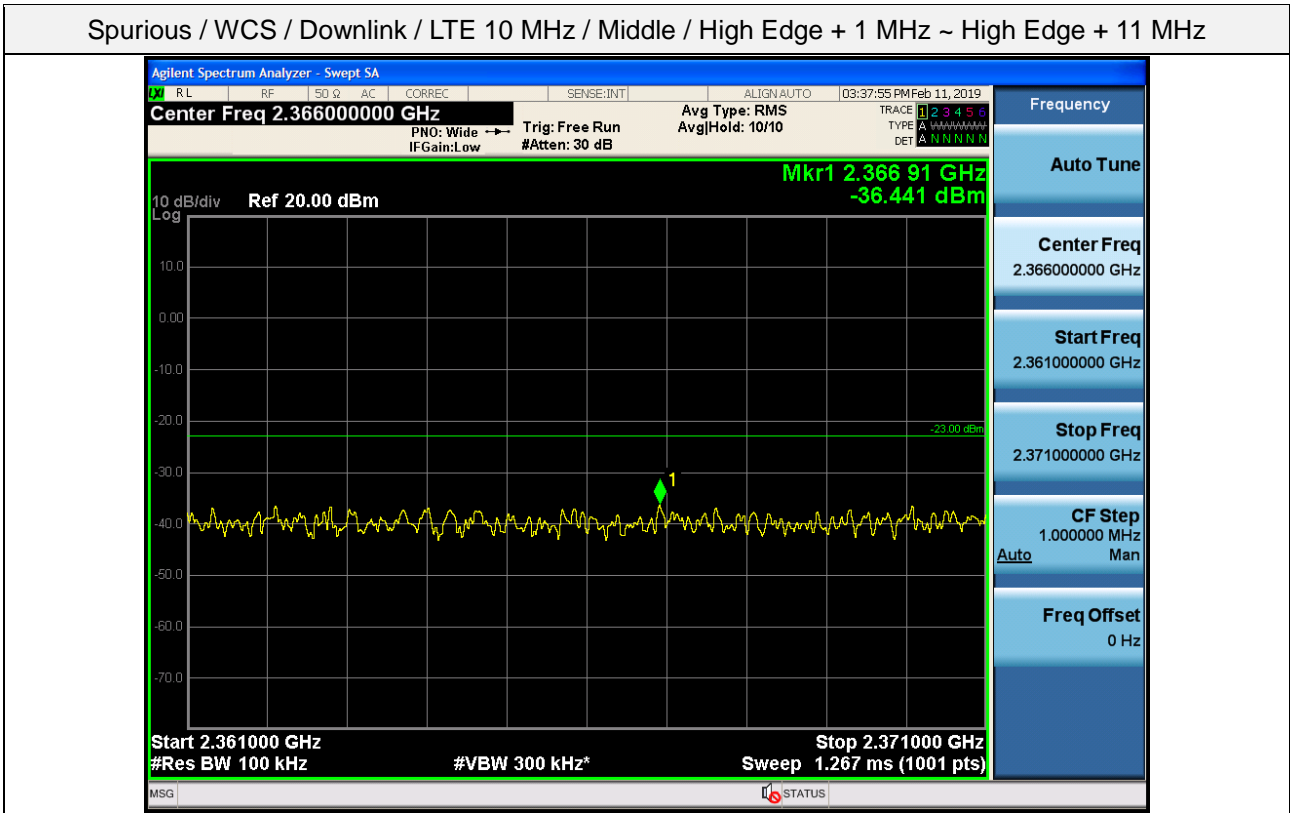

Spurious / WCS / Downlink / LTE 5 MHz / High / 2 200 MHz ~ 2 285 MHz

Spurious / WCS / Downlink / LTE 5 MHz / High / 2 362.5 MHz ~ 2 365 MHz

Spurious / WCS / Downlink / LTE 5 MHz / High / 2 365 MHz ~ 2 267.5 MHz

Spurious / WCS / Downlink / LTE 5 MHz / High / 2 367.5 MHz ~ 2 370 MHz

Spurious / WCS / Downlink / LTE 10 MHz / Middle / 9 kHz ~ 150 kHz

Spurious / WCS / Downlink / LTE 10 MHz / Middle / 150 kHz ~ 30 MHz

Spurious / WCS / Downlink / LTE 10 MHz / Middle / 30 MHz ~ Low edge - 10.1 MHz

Spurious / WCS / Downlink / LTE 10 MHz / Middle / Low edge - 10.1 MHz ~ Low edge - 100 kHz

Spurious / WCS / Downlink / LTE 10 MHz / Middle / High Edge + 1 MHz ~ High Edge + 11 MHz

Spurious / WCS / Downlink / LTE 10 MHz / Middle / High Edge + 11 MHz ~ 10 GHz

Spurious / WCS / Downlink / LTE 10 MHz / Middle / 10 GHz ~ 26.5 GHz

Spurious / WCS / Downlink / LTE 10 MHz / Middle / 2 320 MHz ~ 2 345 MHz