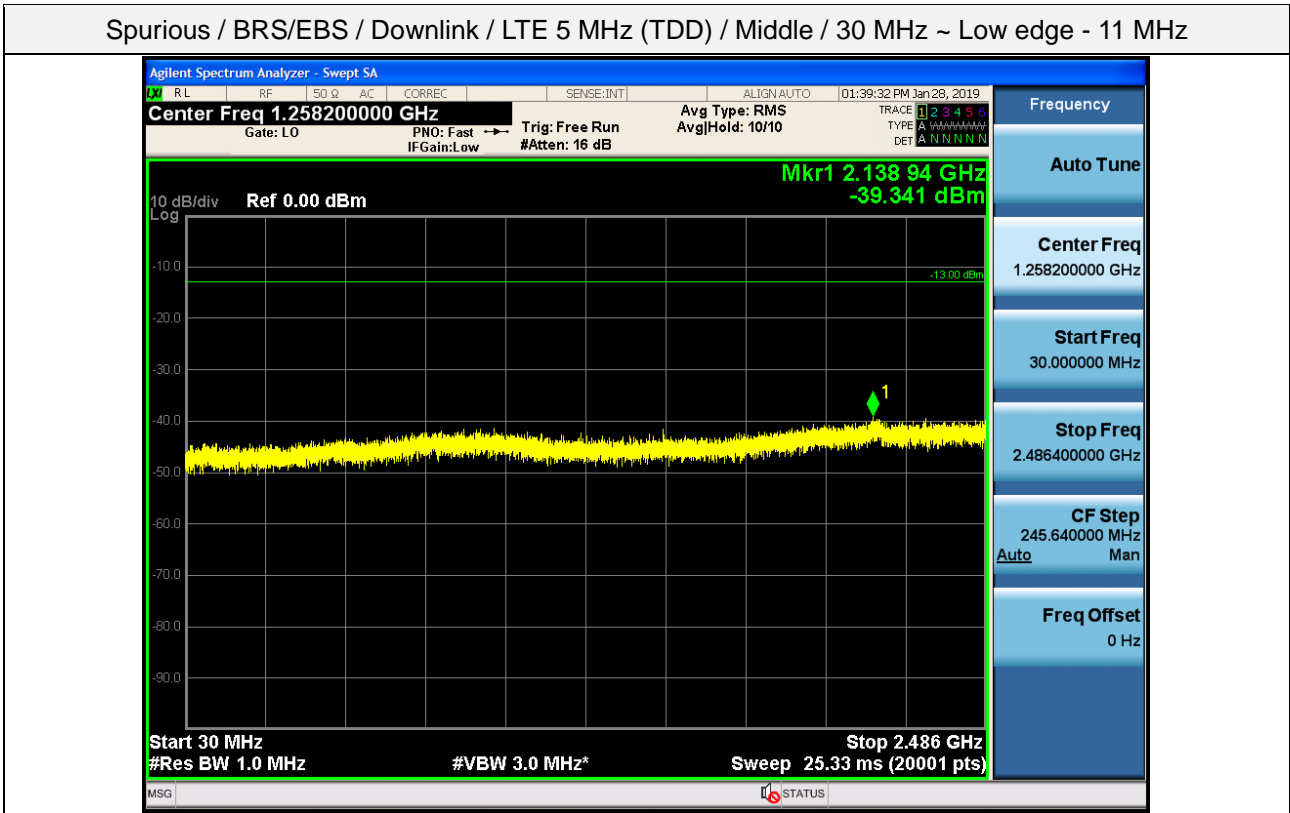

Spurious / BRS/EBS / Downlink / LTE 5 MHz (TDD) / Low / 9 kHz ~ 150 kHz

Spurious / BRS/EBS / Downlink / LTE 5 MHz (TDD) / Low / 150 kHz ~ 30 MHz

Spurious / BRS/EBS / Downlink / LTE 5 MHz (TDD) / Low / 30 MHz ~ Low edge - 11 MHz

Spurious / BRS/EBS / Downlink / LTE 5 MHz (TDD) / Low / Low edge - 11 MHz ~ Low edge - 1 MHz

Spurious / BRS/EBS / Downlink / LTE 5 MHz (TDD) / Low / High Edge + 1 MHz ~ High Edge + 11 MHz

Spurious / BRS/EBS / Downlink / LTE 5 MHz (TDD) / Low / High Edge + 11 MHz ~ 10 GHz

Spurious / BRS/EBS / Downlink / LTE 5 MHz (TDD) / Middle / 9 kHz ~ 150 kHz

Spurious / BRS/EBS / Downlink / LTE 5 MHz (TDD) / Middle / 150 kHz ~ 30 MHz

Spurious / BRS/EBS / Downlink / LTE 5 MHz (TDD) / Middle / 30 MHz ~ Low edge - 11 MHz

Spurious / BRS/EBS / Downlink / LTE 5 MHz (TDD) / Middle / Low edge - 11 MHz ~ Low edge - 1 MHz

Spurious / BRS/EBS / Downlink / LTE 5 MHz (TDD) / Middle / High Edge + 1 MHz ~ High Edge + 11 MHz

Spurious / BRS/EBS / Downlink / LTE 5 MHz (TDD) / Middle / High Edge + 11 MHz ~ 10 GHz