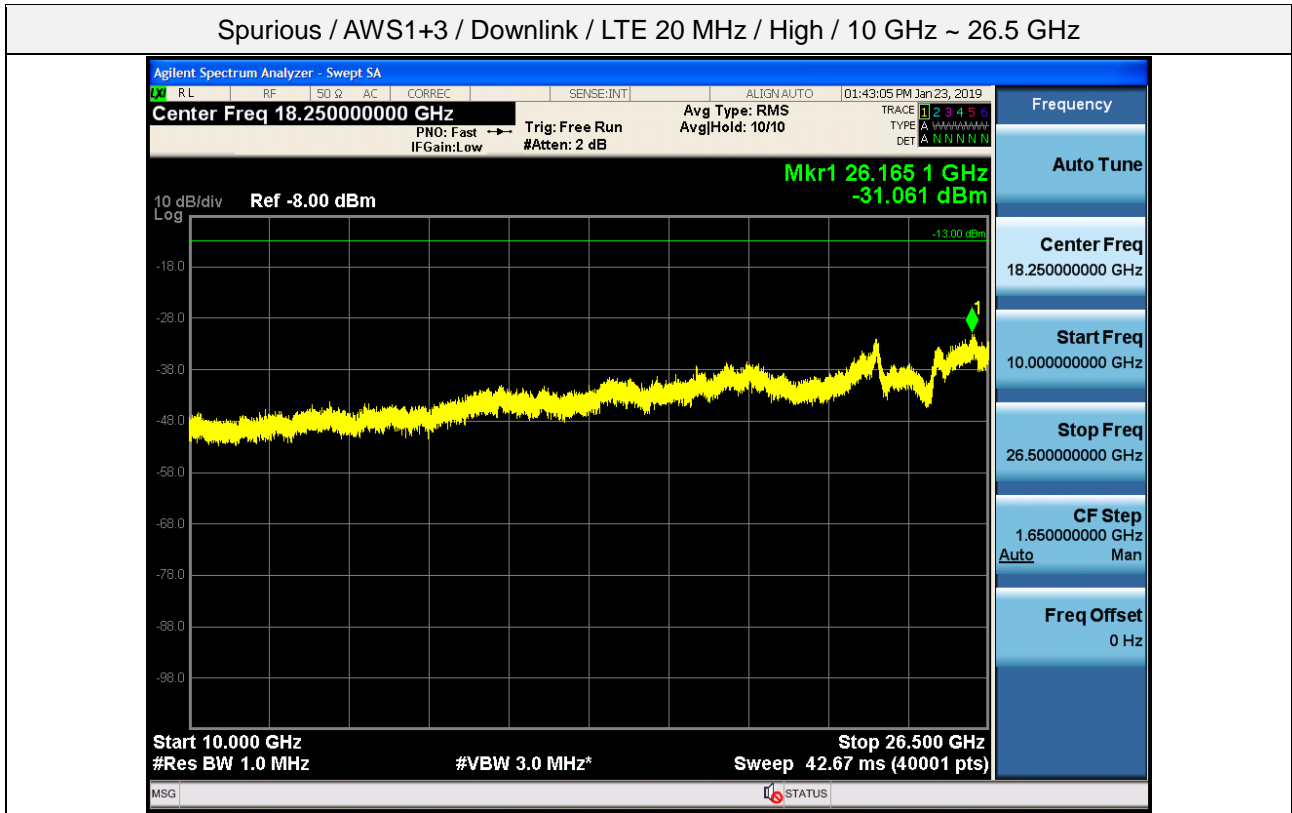

Spurious / AWS1+3 / Downlink / LTE 20 MHz / High / 9 kHz ~ 150 kHz

Spurious / AWS1+3 / Downlink / LTE 20 MHz / High / 150 kHz ~ 30 MHz

Spurious / AWS1+3 / Downlink / LTE 20 MHz / High / 30 MHz ~ Low edge - 10.1 MHz

Spurious / AWS1+3 / Downlink / LTE 20 MHz / High / Low edge - 10.1 MHz ~ Low edge - 100 kHz

Spurious / AWS1+3 / Downlink / LTE 20 MHz / High / High Edge + 1 MHz ~ High Edge + 11 MHz

Spurious / AWS1+3 / Downlink / LTE 20 MHz / High / High Edge + 11 MHz ~ 10 GHz

Spurious / WCS / Downlink / LTE 5 MHz / Low / 9 kHz ~ 150 kHz

Spurious / WCS / Downlink / LTE 5 MHz / Low / 150 kHz ~ 30 MHz

Spurious / WCS / Downlink / LTE 5 MHz / Low / High Edge + 1 MHz ~ High Edge + 11 MHz

Spurious / WCS / Downlink / LTE 5 MHz / Low / High Edge + 11 MHz ~ 10 GHz

Spurious / WCS / Downlink / LTE 5 MHz / Low / 10 GHz ~ 26.5 GHz

Spurious / WCS / Downlink / LTE 5 MHz / Low / 2 320 MHz ~ 2 345 MHz