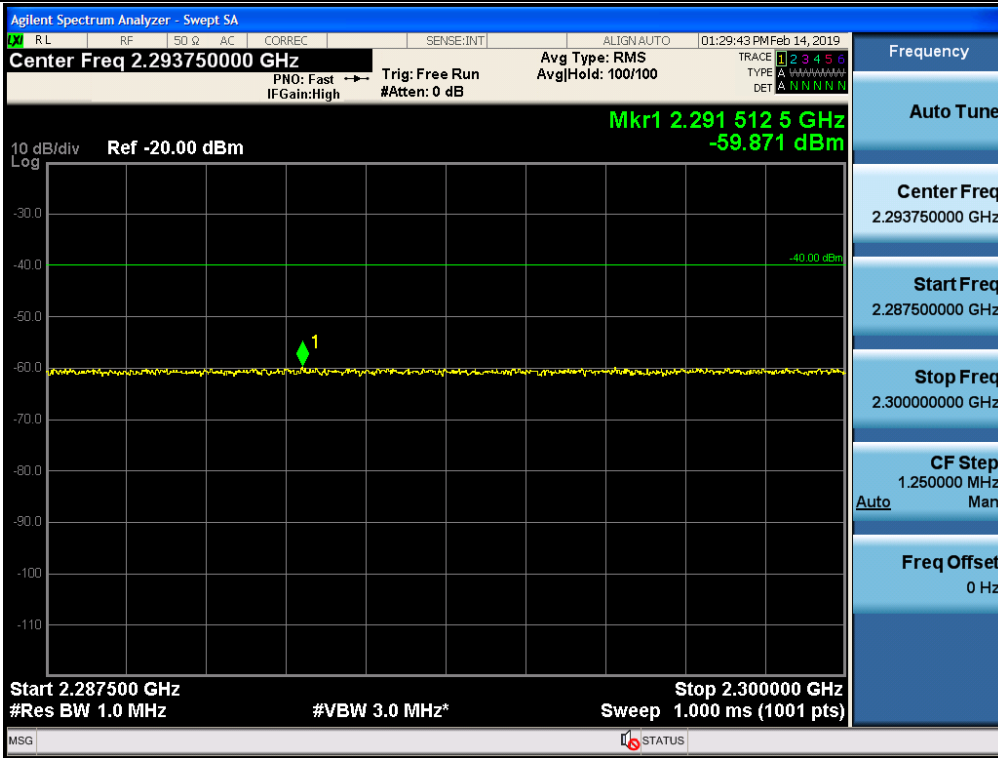

Spurious / WCS / Downlink / LTE 10 MHz / Middle / 30 MHz ~ Low edge - 10.1 MHz

Spurious / WCS / Downlink / LTE 10 MHz / Middle / Low edge - 10.1 MHz ~ Low edge - 100 kHz

Spurious / WCS / Downlink / LTE 10 MHz / Middle / High Edge + 1 MHz ~ High Edge + 11 MHz

Spurious / WCS / Downlink / LTE 10 MHz / Middle / High Edge + 11 MHz ~ 10 GHz

Spurious / WCS / Downlink / LTE 10 MHz / Middle / 10 GHz ~ 26.5 GHz

Spurious / WCS / Downlink / LTE 10 MHz / Middle / 2 320 MHz ~ 2 345 MHz

Spurious / WCS / Downlink / LTE 10 MHz / Middle / 2 287.5 MHz ~ 2 300 MHz

Spurious / WCS / Downlink / LTE 10 MHz / Middle / 2 285 MHz ~ 2 287.5 MHz

Spurious / WCS / Downlink / LTE 10 MHz / Middle / 2 200 MHz ~ 2 285 MHz

Spurious / WCS / Downlink / LTE 10 MHz / Middle / 2 362.5 MHz ~ 2 365 MHz

Spurious / WCS / Downlink / LTE 10 MHz / Middle / 2 365 MHz ~ 2 267.5 MHz

Spurious / WCS / Downlink / LTE 10 MHz / Middle / 2 367.5 MHz ~ 2 370 MHz