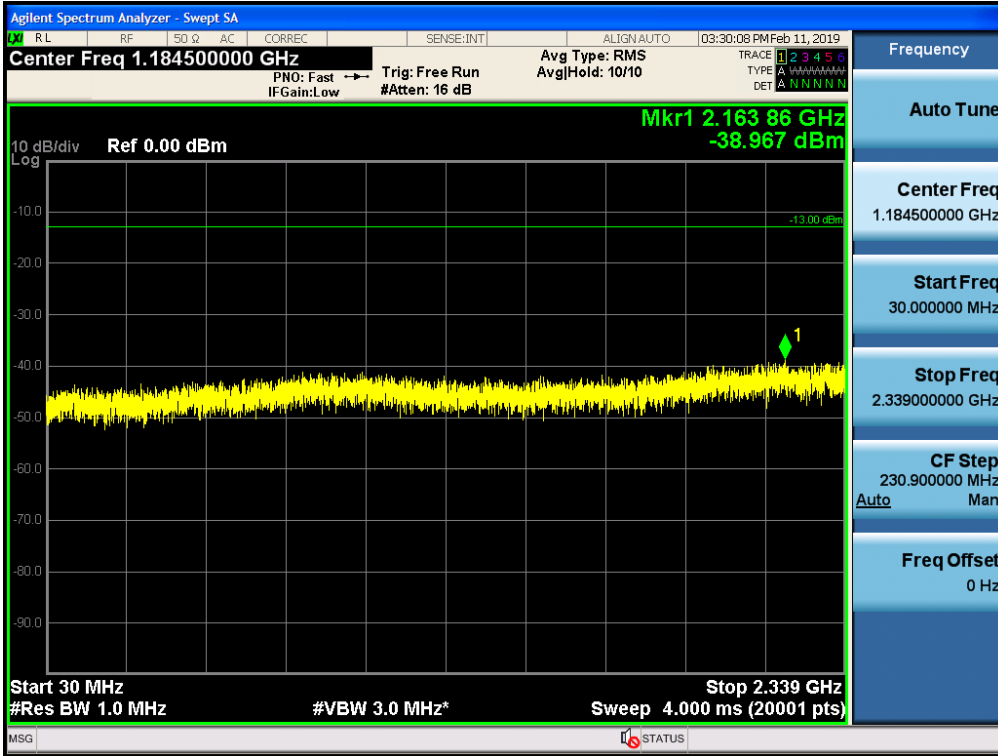

Spurious / WCS / Downlink / LTE 5 MHz / Low / 2 287.5 MHz ~ 2 300 MHz

Spurious / WCS / Downlink / LTE 5 MHz / Low / 2 285 MHz ~ 2 287.5 MHz

Spurious / WCS / Downlink / LTE 5 MHz / Low / 2 200 MHz ~ 2 285 MHz

Spurious / WCS / Downlink / LTE 5 MHz / Low / 2 362.5 MHz ~ 2 365 MHz

Spurious / WCS / Downlink / LTE 5 MHz / Low / 2 365 MHz ~ 2 267.5 MHz

Spurious / WCS / Downlink / LTE 5 MHz / Low / 2 367.5 MHz ~ 2 370 MHz

Spurious / WCS / Downlink / LTE 5 MHz / Middle / 9 kHz ~ 150 kHz

Spurious / WCS / Downlink / LTE 5 MHz / Middle / 150 kHz ~ 30 MHz

Spurious / WCS / Downlink / LTE 5 MHz / Middle / 30 MHz ~ Low edge - 10.1 MHz

Spurious / WCS / Downlink / LTE 5 MHz / Middle / Low edge - 10.1 MHz ~ Low edge - 100 kHz

Spurious / WCS / Downlink / LTE 5 MHz / Middle / High Edge + 1 MHz ~ High Edge + 11 MHz

Spurious / WCS / Downlink / LTE 5 MHz / Middle / High Edge + 11 MHz ~ 10 GHz