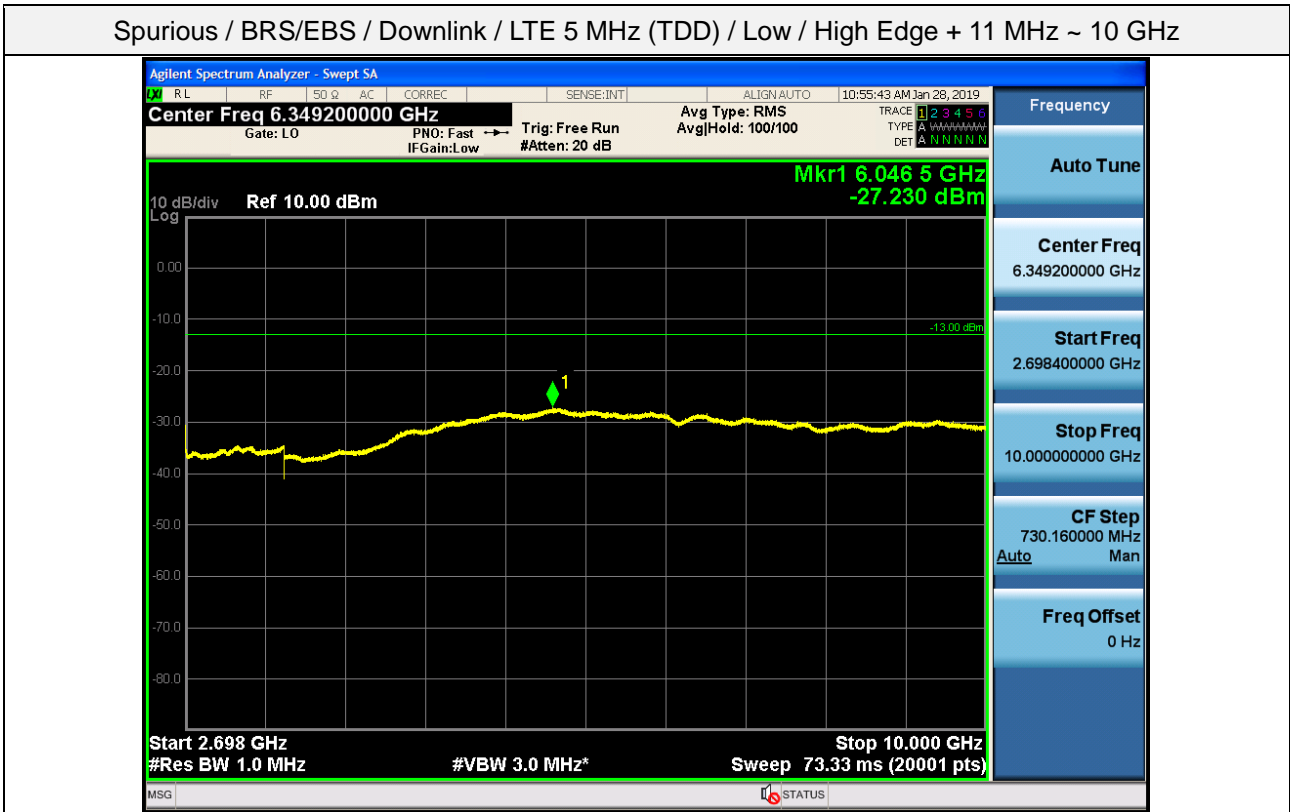

Spurious / WCS / Downlink / LTE 10 MHz / Middle / 2 362.5 MHz ~ 2 365 MHz

Spurious / WCS / Downlink / LTE 10 MHz / Middle / 2 365 MHz ~ 2 267.5 MHz

Spurious / WCS / Downlink / LTE 10 MHz / Middle / 2 367.5 MHz ~ 2 370 MHz

Spurious / BRS/EBS / Downlink / LTE 5 MHz (TDD) / Low / 9 kHz ~ 150 kHz

Spurious / BRS/EBS / Downlink / LTE 5 MHz (TDD) / Low / 150 kHz ~ 30 MHz

Spurious / BRS/EBS / Downlink / LTE 5 MHz (TDD) / Low / 30 MHz ~ Low edge - 11 MHz

Spurious / BRS/EBS / Downlink / LTE 5 MHz (TDD) / Low / Low edge - 11 MHz ~ Low edge - 1 MHz

Spurious / BRS/EBS / Downlink / LTE 5 MHz (TDD) / Low / High Edge + 1 MHz ~ High Edge + 11 MHz

Spurious / BRS/EBS / Downlink / LTE 5 MHz (TDD) / Low / High Edge + 11 MHz ~ 10 GHz

Spurious / BRS/EBS / Downlink / LTE 5 MHz (TDD) / Middle / 9 kHz ~ 150 kHz

Spurious / BRS/EBS / Downlink / LTE 5 MHz (TDD) / Middle / 150 kHz ~ 30 MHz

Spurious / BRS/EBS / Downlink / LTE 5 MHz (TDD) / Middle / 30 MHz ~ Low edge - 11 MHz