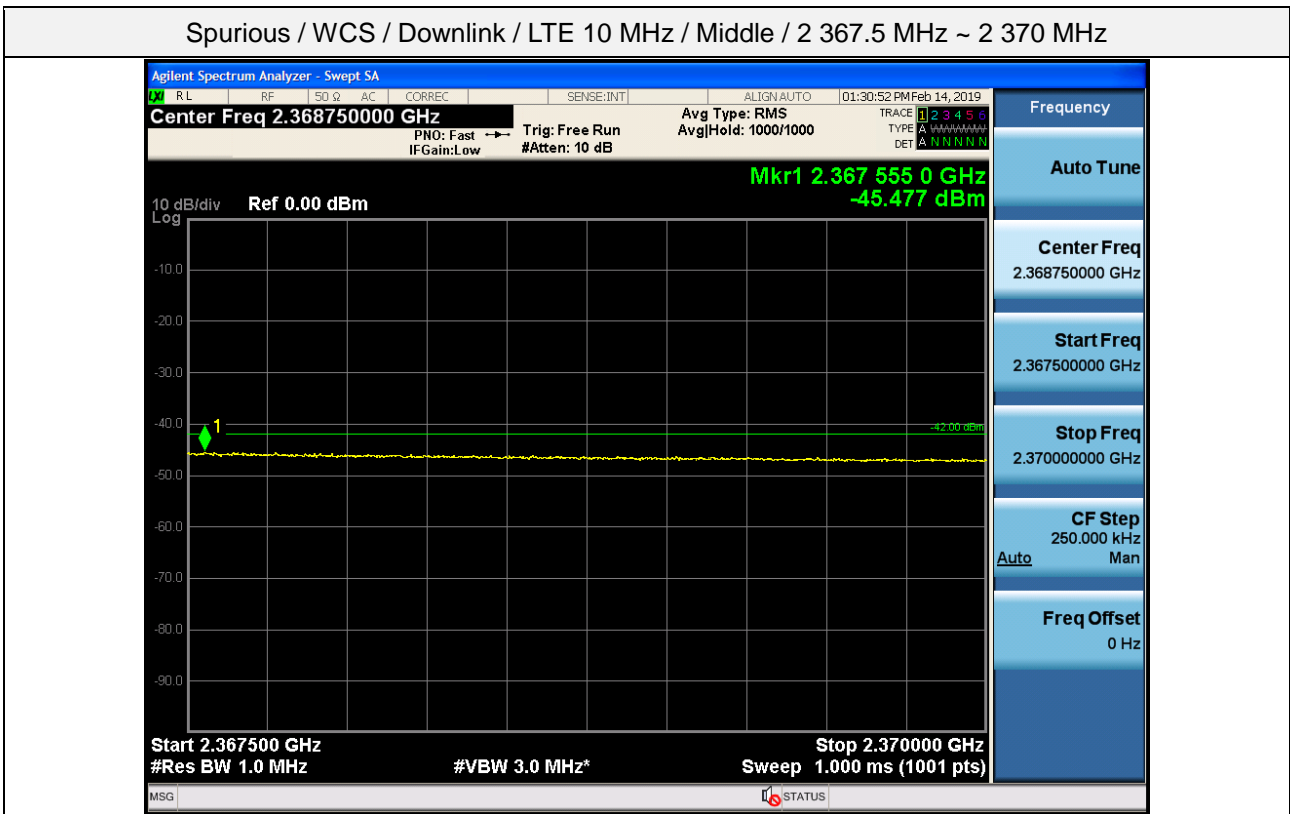

Spurious / WCS / Downlink / LTE 10 MHz / Middle / High Edge + 11 MHz ~ 10 GHz

Spurious / WCS / Downlink / LTE 10 MHz / Middle / 10 GHz ~ 26.5 GHz

Spurious / WCS / Downlink / LTE 10 MHz / Middle / 2 320 MHz ~ 2 345 MHz

Spurious / WCS / Downlink / LTE 10 MHz / Middle / 2 287.5 MHz ~ 2 300 MHz

Spurious / WCS / Downlink / LTE 10 MHz / Middle / 2 285 MHz ~ 2 287.5 MHz

Spurious / WCS / Downlink / LTE 10 MHz / Middle / 2 200 MHz ~ 2 285 MHz

Spurious / WCS / Downlink / LTE 10 MHz / Middle / 2 362.5 MHz ~ 2 365 MHz

Spurious / WCS / Downlink / LTE 10 MHz / Middle / 2 365 MHz ~ 2 267.5 MHz

Spurious / WCS / Downlink / LTE 10 MHz / Middle / 2 367.5 MHz ~ 2 370 MHz

Spurious / BRS/EBS / Downlink / LTE 5 MHz (TDD) / Low / 9 kHz ~ 150 kHz

Spurious / BRS/EBS / Downlink / LTE 5 MHz (TDD) / Low / 150 kHz ~ 30 MHz

Spurious / BRS/EBS / Downlink / LTE 5 MHz (TDD) / Low / 30 MHz ~ Low edge - 11 MHz