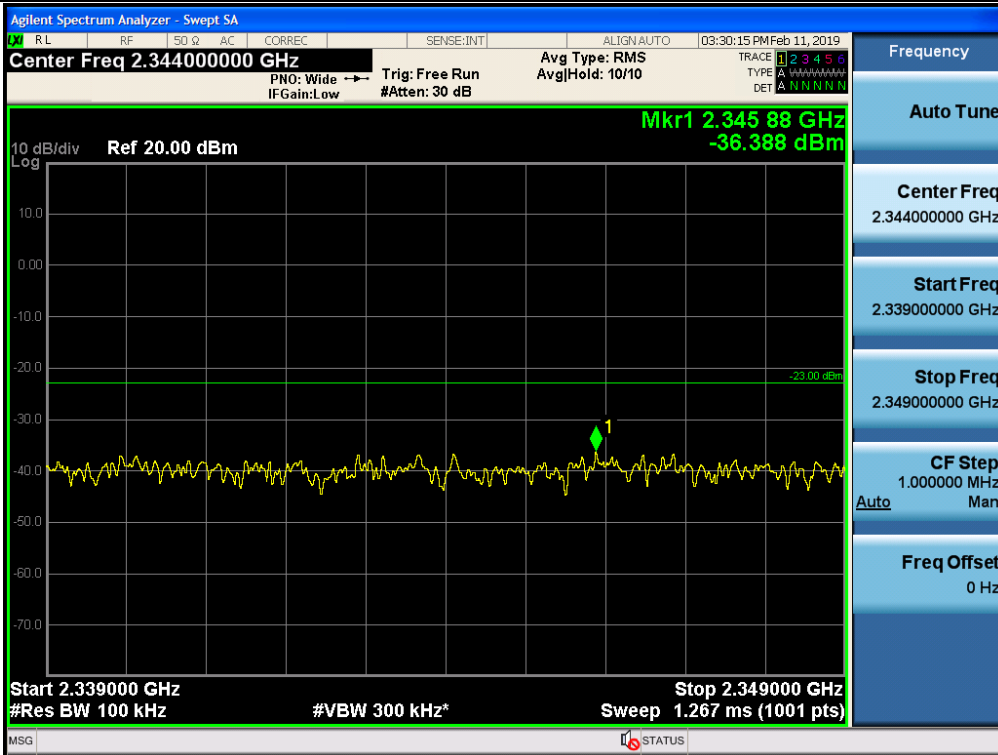

Spurious / WCS / Downlink / LTE 5 MHz / Low / 2 362.5 MHz ~ 2 365 MHz

Spurious / WCS / Downlink / LTE 5 MHz / Low / 2 365 MHz ~ 2 267.5 MHz

Spurious / WCS / Downlink / LTE 5 MHz / Low / 2 367.5 MHz ~ 2 370 MHz

Spurious / WCS / Downlink / LTE 5 MHz / Middle / 9 kHz ~ 150 kHz

Spurious / WCS / Downlink / LTE 5 MHz / Middle / 150 kHz ~ 30 MHz

Spurious / WCS / Downlink / LTE 5 MHz / Middle / 30 MHz ~ Low edge - 10.1 MHz

Spurious / WCS / Downlink / LTE 5 MHz / Middle / Low edge - 10.1 MHz ~ Low edge - 100 kHz

Spurious / WCS / Downlink / LTE 5 MHz / Middle / High Edge + 1 MHz ~ High Edge + 11 MHz

Spurious / WCS / Downlink / LTE 5 MHz / Middle / High Edge + 11 MHz ~ 10 GHz