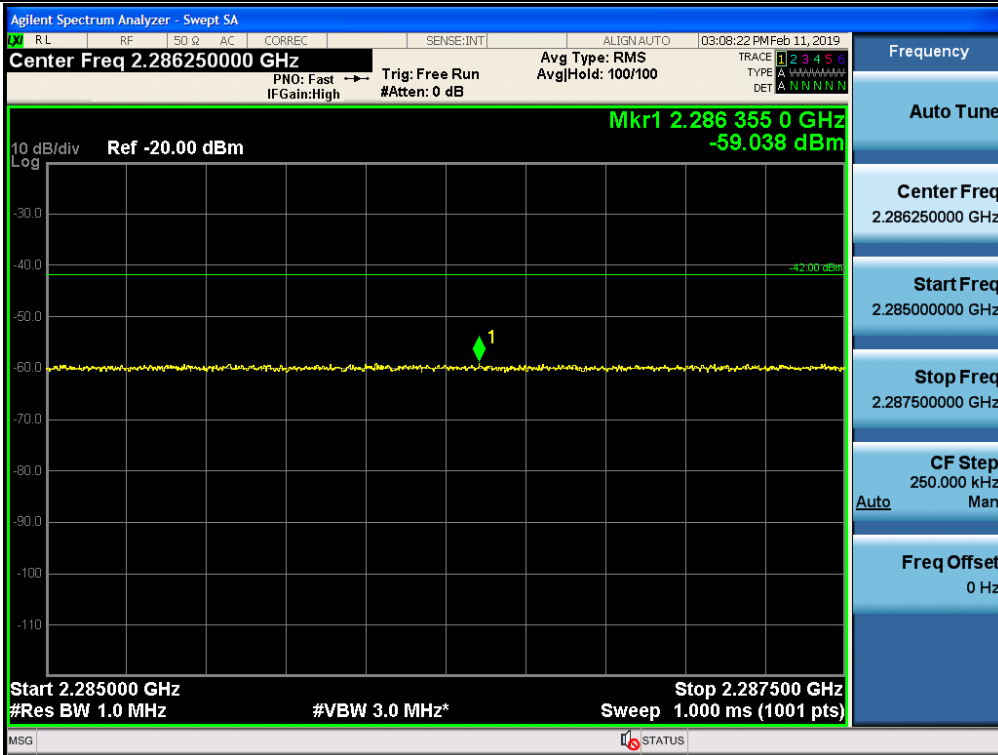

Spurious / WCS / Downlink / LTE 5 MHz / High / 150 kHz ~ 30 MHz

Spurious / WCS / Downlink / LTE 5 MHz / High / 30 MHz ~ Low edge - 10.1 MHz

Spurious / WCS / Downlink / LTE 5 MHz / High / Low edge - 10.1 MHz ~ Low edge - 100 kHz

Spurious / WCS / Downlink / LTE 5 MHz / High / High Edge + 1 MHz ~ High Edge + 11 MHz

Spurious / WCS / Downlink / LTE 5 MHz / High / High Edge + 11 MHz ~ 10 GHz

Spurious / WCS / Downlink / LTE 5 MHz / High / 10 GHz ~ 26.5 GHz

Spurious / WCS / Downlink / LTE 5 MHz / High / 2 320 MHz ~ 2 345 MHz

Spurious / WCS / Downlink / LTE 5 MHz / High / 2 287.5 MHz ~ 2 300 MHz

Spurious / WCS / Downlink / LTE 5 MHz / High / 2 285 MHz ~ 2 287.5 MHz

Spurious / WCS / Downlink / LTE 5 MHz / High / 2 200 MHz ~ 2 285 MHz

Spurious / WCS / Downlink / LTE 5 MHz / High / 2 362.5 MHz ~ 2 365 MHz

Spurious / WCS / Downlink / LTE 5 MHz / High / 2 365 MHz ~ 2 267.5 MHz