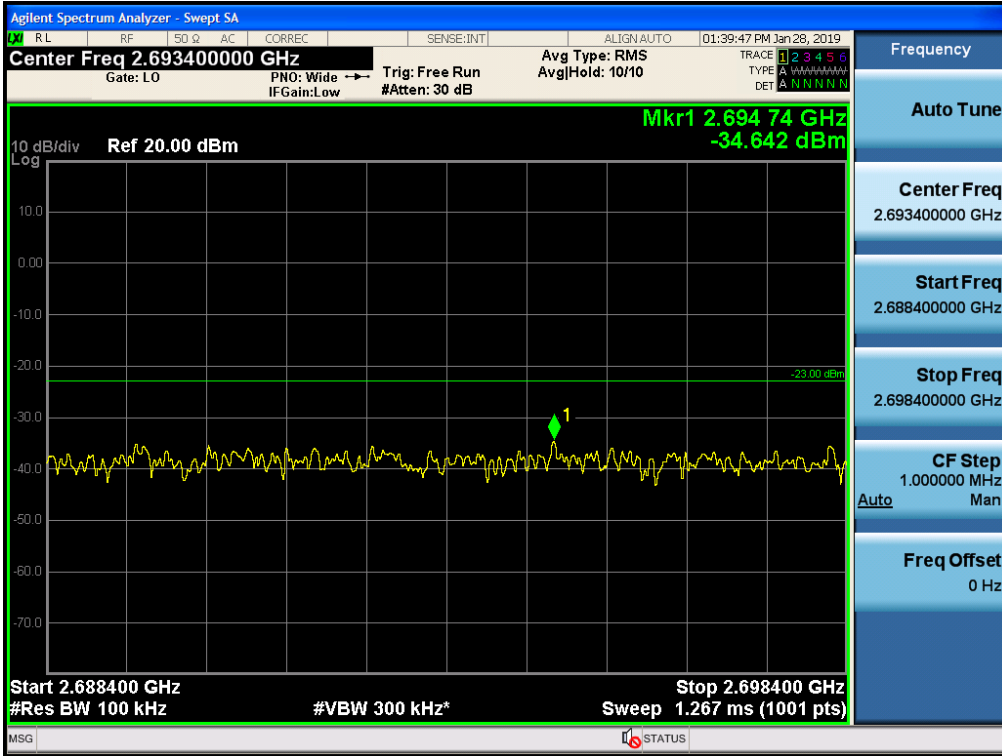

Spurious / BRS/EBS / Downlink / LTE 5 MHz (TDD) / Low / Low edge - 11 MHz ~ Low edge - 1 MHz

Spurious / BRS/EBS / Downlink / LTE 5 MHz (TDD) / Low / High Edge + 1 MHz ~ High Edge + 11 MHz

Spurious / BRS/EBS / Downlink / LTE 5 MHz (TDD) / Low / High Edge + 11 MHz ~ 10 GHz

Spurious / BRS/EBS / Downlink / LTE 5 MHz (TDD) / Middle / 9 kHz ~ 150 kHz

Spurious / BRS/EBS / Downlink / LTE 5 MHz (TDD) / Middle / 150 kHz ~ 30 MHz

Spurious / BRS/EBS / Downlink / LTE 5 MHz (TDD) / Middle / 30 MHz ~ Low edge - 11 MHz

Spurious / BRS/EBS / Downlink / LTE 5 MHz (TDD) / Middle / Low edge - 11 MHz ~ Low edge - 1 MHz

Spurious / BRS/EBS / Downlink / LTE 5 MHz (TDD) / Middle / High Edge + 1 MHz ~ High Edge + 11 MHz

Spurious / BRS/EBS / Downlink / LTE 5 MHz (TDD) / Middle / High Edge + 11 MHz ~ 10 GHz

Spurious / BRS/EBS / Downlink / LTE 5 MHz (TDD) / High / 9 kHz ~ 150 kHz

Spurious / BRS/EBS / Downlink / LTE 5 MHz (TDD) / High / 150 kHz ~ 30 MHz

Spurious / BRS/EBS / Downlink / LTE 5 MHz (TDD) / High / 30 MHz ~ Low edge - 11 MHz