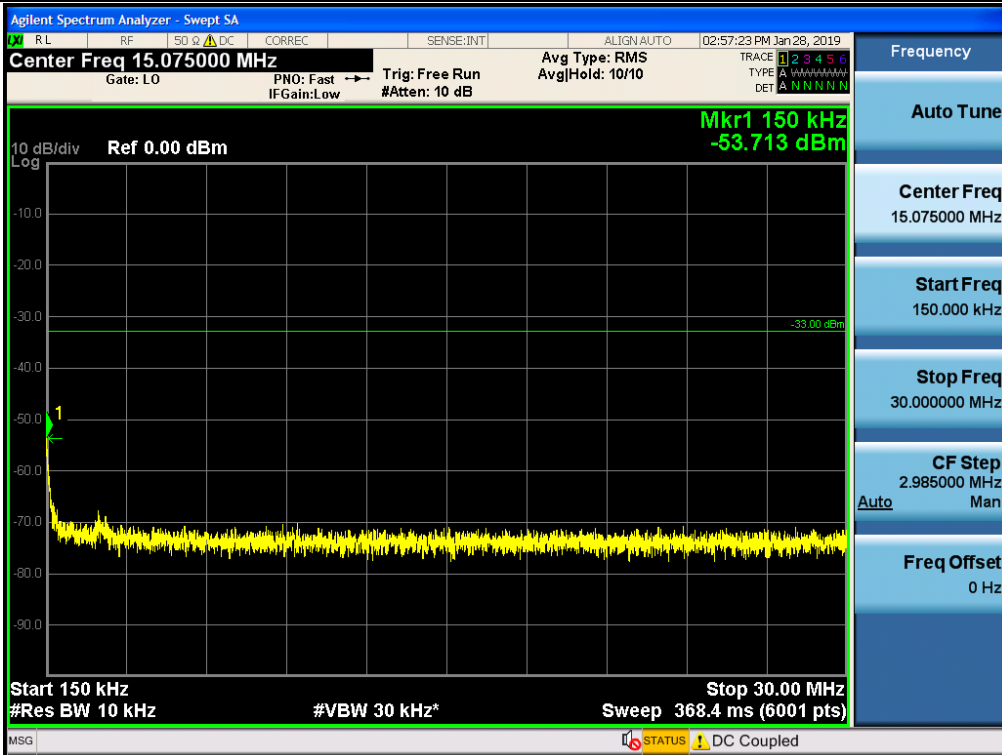

Spurious / BRS/EBS / Downlink / LTE 5 MHz (TDD) / Middle / 9 kHz ~ 150 kHz

Spurious / BRS/EBS / Downlink / LTE 5 MHz (TDD) / Middle / 150 kHz ~ 30 MHz

Spurious / BRS/EBS / Downlink / LTE 5 MHz (TDD) / Middle / 30 MHz ~ Low edge - 11 MHz

Spurious / BRS/EBS / Downlink / LTE 5 MHz (TDD) / Middle / Low edge - 11 MHz ~ Low edge - 1 MHz

Spurious / BRS/EBS / Downlink / LTE 5 MHz (TDD) / Middle / High Edge + 1 MHz ~ High Edge + 11 MHz

Spurious / BRS/EBS / Downlink / LTE 5 MHz (TDD) / Middle / High Edge + 11 MHz ~ 10 GHz

Spurious / BRS/EBS / Downlink / LTE 5 MHz (TDD) / High / 9 kHz ~ 150 kHz

Spurious / BRS/EBS / Downlink / LTE 5 MHz (TDD) / High / 150 kHz ~ 30 MHz

Spurious / BRS/EBS / Downlink / LTE 5 MHz (TDD) / High / 30 MHz ~ Low edge - 11 MHz

Spurious / BRS/EBS / Downlink / LTE 5 MHz (TDD) / High / Low edge - 11 MHz ~ Low edge - 1 MHz