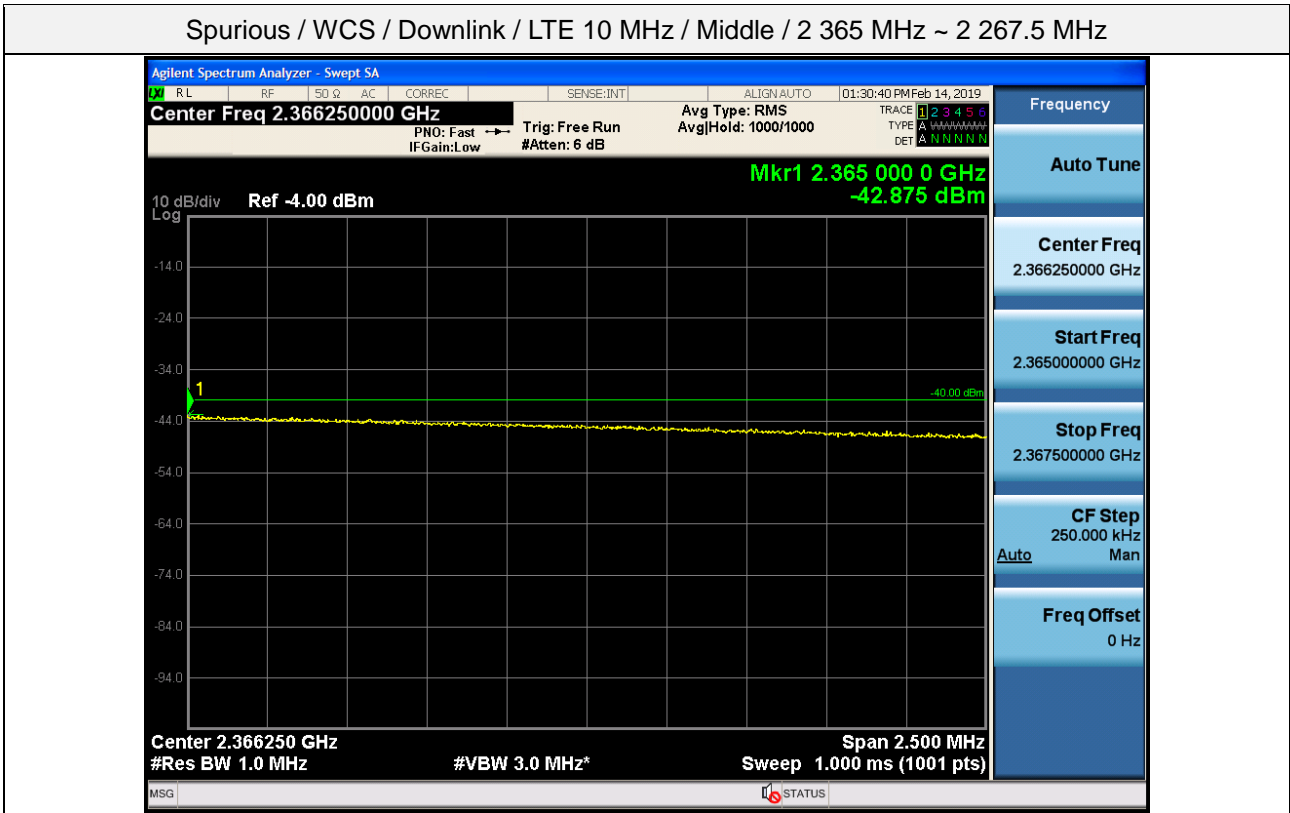

Spurious / WCS / Downlink / LTE 10 MHz / Middle / High Edge + 11 MHz ~ 10 GHz

Spurious / WCS / Downlink / LTE 10 MHz / Middle / 10 GHz ~ 26.5 GHz

Spurious / WCS / Downlink / LTE 10 MHz / Middle / 2 320 MHz ~ 2 345 MHz

Spurious / WCS / Downlink / LTE 10 MHz / Middle / 2 287.5 MHz ~ 2 300 MHz

Spurious / WCS / Downlink / LTE 10 MHz / Middle / 2 285 MHz ~ 2 287.5 MHz

Spurious / WCS / Downlink / LTE 10 MHz / Middle / 2 200 MHz ~ 2 285 MHz

Spurious / WCS / Downlink / LTE 10 MHz / Middle / 2 362.5 MHz ~ 2 365 MHz

Spurious / WCS / Downlink / LTE 10 MHz / Middle / 2 365 MHz ~ 2 267.5 MHz

Spurious / WCS / Downlink / LTE 10 MHz / Middle / 2 367.5 MHz ~ 2 370 MHz

Spurious / BRS/EBS / Downlink / LTE 5 MHz (TDD) / Low / 9 kHz ~ 150 kHz

Spurious / BRS/EBS / Downlink / LTE 5 MHz (TDD) / Low / 150 kHz ~ 30 MHz

Spurious / BRS/EBS / Downlink / LTE 5 MHz (TDD) / Low / 30 MHz ~ Low edge - 11 MHz