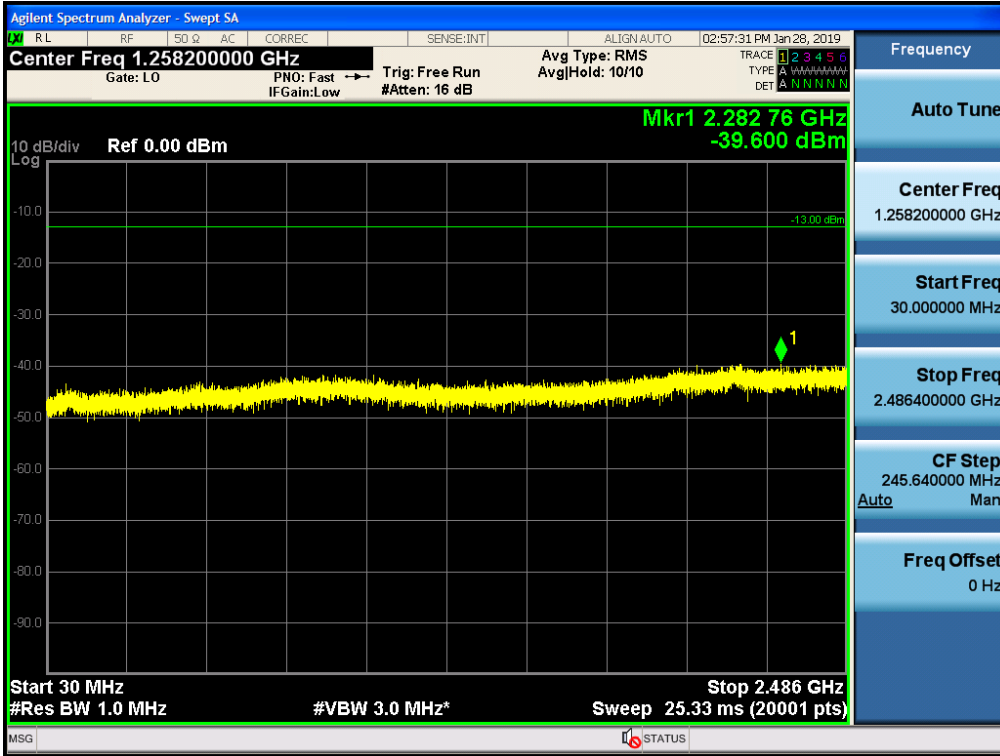

Spurious / BRS/EBS / Downlink / LTE 5 MHz (TDD) / Middle / 9 kHz ~ 150 kHz

Spurious / BRS/EBS / Downlink / LTE 5 MHz (TDD) / Middle / 150 kHz ~ 30 MHz

Spurious / BRS/EBS / Downlink / LTE 5 MHz (TDD) / Middle / 30 MHz ~ Low edge - 11 MHz

Spurious / BRS/EBS / Downlink / LTE 5 MHz (TDD) / Middle / Low edge - 11 MHz ~ Low edge - 1 MHz

Spurious / BRS/EBS / Downlink / LTE 5 MHz (TDD) / Middle / High Edge + 1 MHz ~ High Edge + 11 MHz

Spurious / BRS/EBS / Downlink / LTE 5 MHz (TDD) / Middle / High Edge + 11 MHz ~ 10 GHz

Spurious / BRS/EBS / Downlink / LTE 5 MHz (TDD) / High / 9 kHz ~ 150 kHz

Spurious / BRS/EBS / Downlink / LTE 5 MHz (TDD) / High / 150 kHz ~ 30 MHz

Spurious / BRS/EBS / Downlink / LTE 5 MHz (TDD) / High / 30 MHz ~ Low edge - 11 MHz

Spurious / BRS/EBS / Downlink / LTE 5 MHz (TDD) / High / Low edge - 11 MHz ~ Low edge - 1 MHz