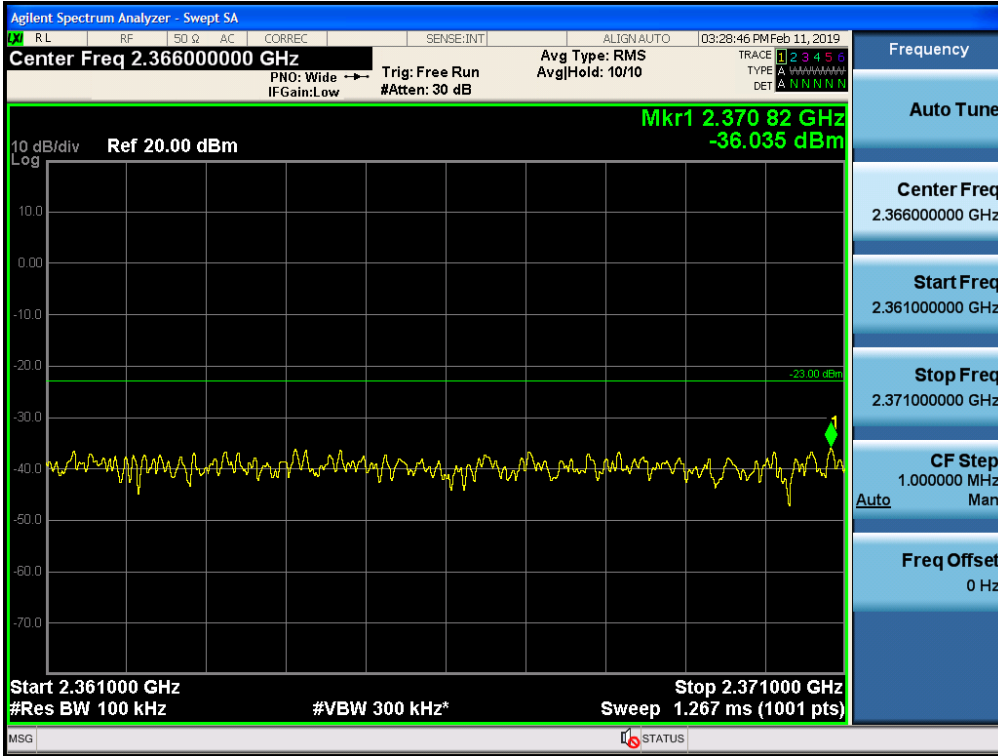

Spurious / WCS / Downlink / LTE 5 MHz / Middle / 2 365 MHz ~ 2 267.5 MHz

Spurious / WCS / Downlink / LTE 5 MHz / Middle / 2 367.5 MHz ~ 2 370 MHz

Spurious / WCS / Downlink / LTE 5 MHz / High / 9 kHz ~ 150 kHz

Spurious / WCS / Downlink / LTE 5 MHz / High / 150 kHz ~ 30 MHz

Spurious / WCS / Downlink / LTE 5 MHz / High / 30 MHz ~ Low edge - 10.1 MHz

Spurious / WCS / Downlink / LTE 5 MHz / High / Low edge - 10.1 MHz ~ Low edge - 100 kHz

Spurious / WCS / Downlink / LTE 5 MHz / High / High Edge + 1 MHz ~ High Edge + 11 MHz

Spurious / WCS / Downlink / LTE 5 MHz / High / High Edge + 11 MHz ~ 10 GHz

Spurious / WCS / Downlink / LTE 5 MHz / High / 10 GHz ~ 26.5 GHz

Spurious / WCS / Downlink / LTE 5 MHz / High / 2 320 MHz ~ 2 345 MHz

Spurious / WCS / Downlink / LTE 5 MHz / High / 2 287.5 MHz ~ 2 300 MHz

Spurious / WCS / Downlink / LTE 5 MHz / High / 2 285 MHz ~ 2 287.5 MHz