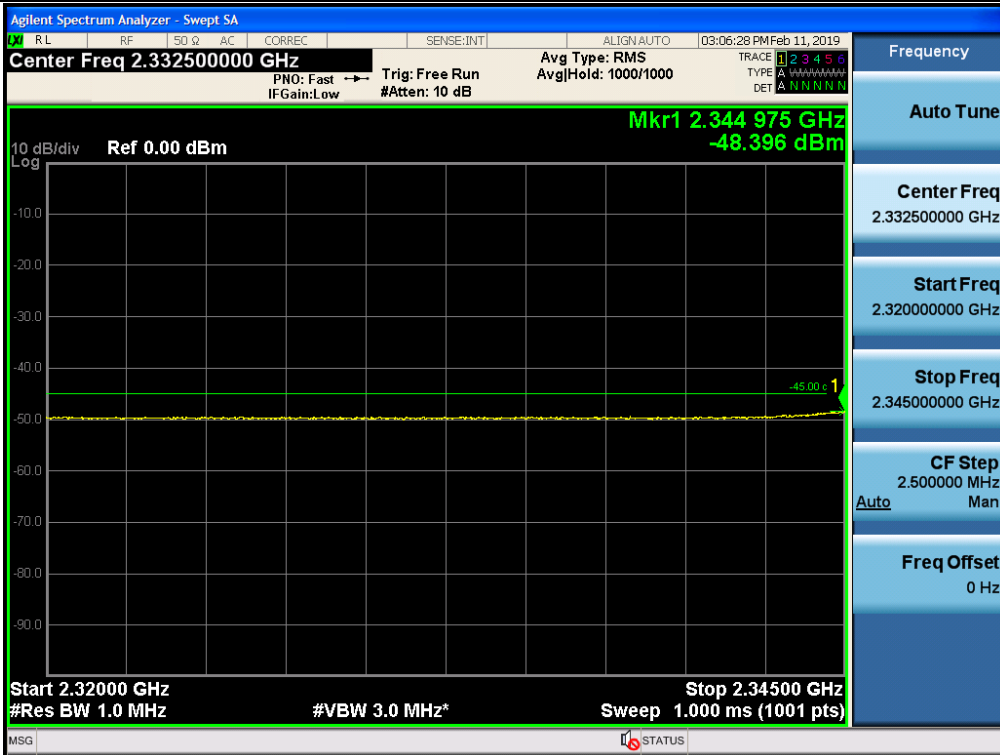

Spurious / WCS / Downlink / LTE 5 MHz / Middle / 9 kHz ~ 150 kHz

Spurious / WCS / Downlink / LTE 5 MHz / Middle / 150 kHz ~ 30 MHz

Spurious / WCS / Downlink / LTE 5 MHz / Middle / 30 MHz ~ Low edge - 10.1 MHz

Spurious / WCS / Downlink / LTE 5 MHz / Middle / Low edge - 10.1 MHz ~ Low edge - 100 kHz

Spurious / WCS / Downlink / LTE 5 MHz / Middle / High Edge + 1 MHz ~ High Edge + 11 MHz

Spurious / WCS / Downlink / LTE 5 MHz / Middle / High Edge + 11 MHz ~ 10 GHz

Spurious / WCS / Downlink / LTE 5 MHz / Middle / 10 GHz ~ 26.5 GHz

Spurious / WCS / Downlink / LTE 5 MHz / Middle / 2 320 MHz ~ 2 345 MHz

Spurious / WCS / Downlink / LTE 5 MHz / Middle / 2 287.5 MHz ~ 2 300 MHz

Spurious / WCS / Downlink / LTE 5 MHz / Middle / 2 285 MHz ~ 2 287.5 MHz

Spurious / WCS / Downlink / LTE 5 MHz / Middle / 2 200 MHz ~ 2 285 MHz

Spurious / WCS / Downlink / LTE 5 MHz / Middle / 2 362.5 MHz ~ 2 365 MHz