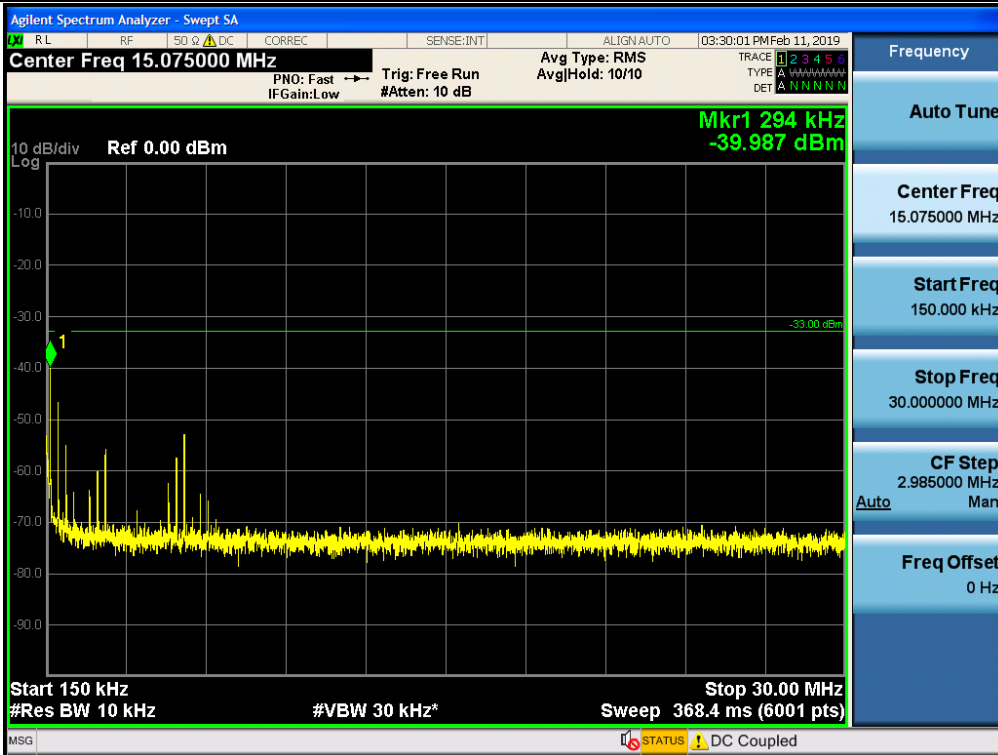

Spurious / WCS / Downlink / LTE 5 MHz / Low / 2 287.5 MHz ~ 2 300 MHz

Spurious / WCS / Downlink / LTE 5 MHz / Low / 2 285 MHz ~ 2 287.5 MHz

Spurious / WCS / Downlink / LTE 5 MHz / Low / 2 200 MHz ~ 2 285 MHz

Spurious / WCS / Downlink / LTE 5 MHz / Low / 2 362.5 MHz ~ 2 365 MHz

Spurious / WCS / Downlink / LTE 5 MHz / Low / 2 365 MHz ~ 2 267.5 MHz

Spurious / WCS / Downlink / LTE 5 MHz / Low / 2 367.5 MHz ~ 2 370 MHz

Spurious / WCS / Downlink / LTE 5 MHz / Middle / 9 kHz ~ 150 kHz

Spurious / WCS / Downlink / LTE 5 MHz / Middle / 150 kHz ~ 30 MHz

Spurious / WCS / Downlink / LTE 5 MHz / Middle / 30 MHz ~ Low edge - 10.1 MHz

Spurious / WCS / Downlink / LTE 5 MHz / Middle / Low edge - 10.1 MHz ~ Low edge - 100 kHz

Spurious / WCS / Downlink / LTE 5 MHz / Middle / High Edge + 1 MHz ~ High Edge + 11 MHz

Spurious / WCS / Downlink / LTE 5 MHz / Middle / High Edge + 11 MHz ~ 10 GHz