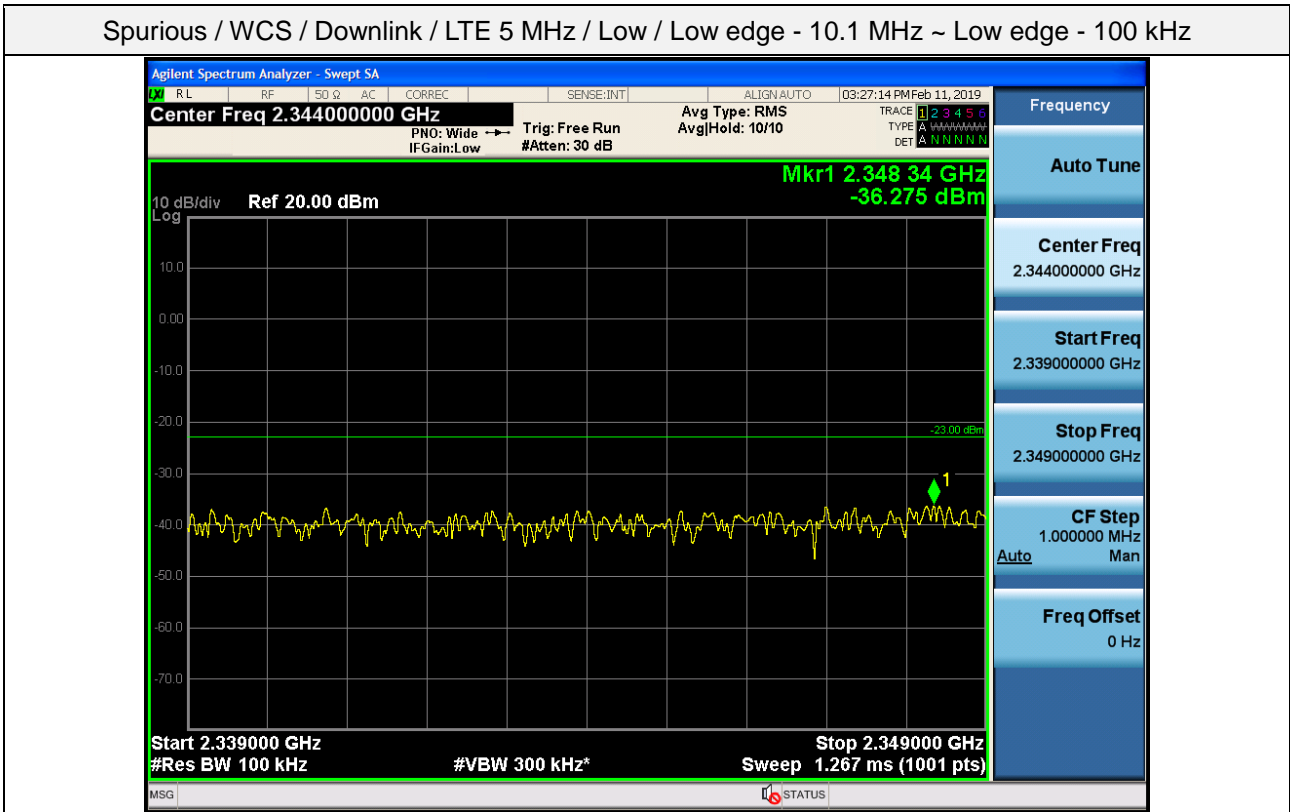

Spurious / AWS1+3 / Downlink / LTE 20 MHz / High / 9 kHz ~ 150 kHz

Spurious / AWS1+3 / Downlink / LTE 20 MHz / High / 150 kHz ~ 30 MHz

Spurious / AWS1+3 / Downlink / LTE 20 MHz / High / 30 MHz ~ Low edge - 10.1 MHz

Spurious / AWS1+3 / Downlink / LTE 20 MHz / High / Low edge - 10.1 MHz ~ Low edge - 100 kHz

Spurious / AWS1+3 / Downlink / LTE 20 MHz / High / High Edge + 1 MHz ~ High Edge + 11 MHz

Spurious / AWS1+3 / Downlink / LTE 20 MHz / High / High Edge + 11 MHz ~ 10 GHz

Spurious / WCS / Downlink / LTE 5 MHz / Low / 9 kHz ~ 150 kHz

Spurious / WCS / Downlink / LTE 5 MHz / Low / 150 kHz ~ 30 MHz

Spurious / WCS / Downlink / LTE 5 MHz / Low / High Edge + 1 MHz ~ High Edge + 11 MHz

Spurious / WCS / Downlink / LTE 5 MHz / Low / High Edge + 11 MHz ~ 10 GHz

Spurious / WCS / Downlink / LTE 5 MHz / Low / 10 GHz ~ 26.5 GHz

Spurious / WCS / Downlink / LTE 5 MHz / Low / 2 320 MHz ~ 2 345 MHz