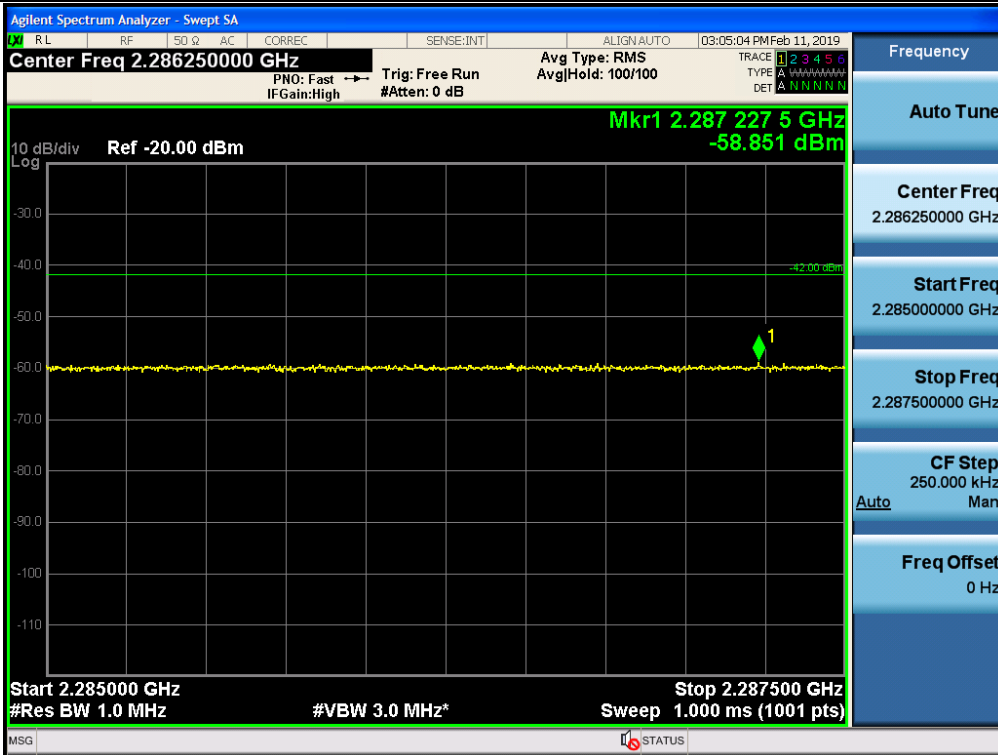

Spurious / WCS / Downlink / LTE 5 MHz / Low / 9 kHz ~ 150 kHz

Spurious / WCS / Downlink / LTE 5 MHz / Low / 150 kHz ~ 30 MHz

Spurious / WCS / Downlink / LTE 5 MHz / Low / High Edge + 1 MHz ~ High Edge + 11 MHz

Spurious / WCS / Downlink / LTE 5 MHz / Low / High Edge + 11 MHz ~ 10 GHz

Spurious / WCS / Downlink / LTE 5 MHz / Low / 10 GHz ~ 26.5 GHz

Spurious / WCS / Downlink / LTE 5 MHz / Low / 2 320 MHz ~ 2 345 MHz

Spurious / WCS / Downlink / LTE 5 MHz / Low / 2 287.5 MHz ~ 2 300 MHz

Spurious / WCS / Downlink / LTE 5 MHz / Low / 2 285 MHz ~ 2 287.5 MHz

Spurious / WCS / Downlink / LTE 5 MHz / Low / 2 200 MHz ~ 2 285 MHz

Spurious / WCS / Downlink / LTE 5 MHz / Low / 2 362.5 MHz ~ 2 365 MHz

Spurious / WCS / Downlink / LTE 5 MHz / Low / 2 365 MHz ~ 2 267.5 MHz

Spurious / WCS / Downlink / LTE 5 MHz / Low / 2 367.5 MHz ~ 2 370 MHz