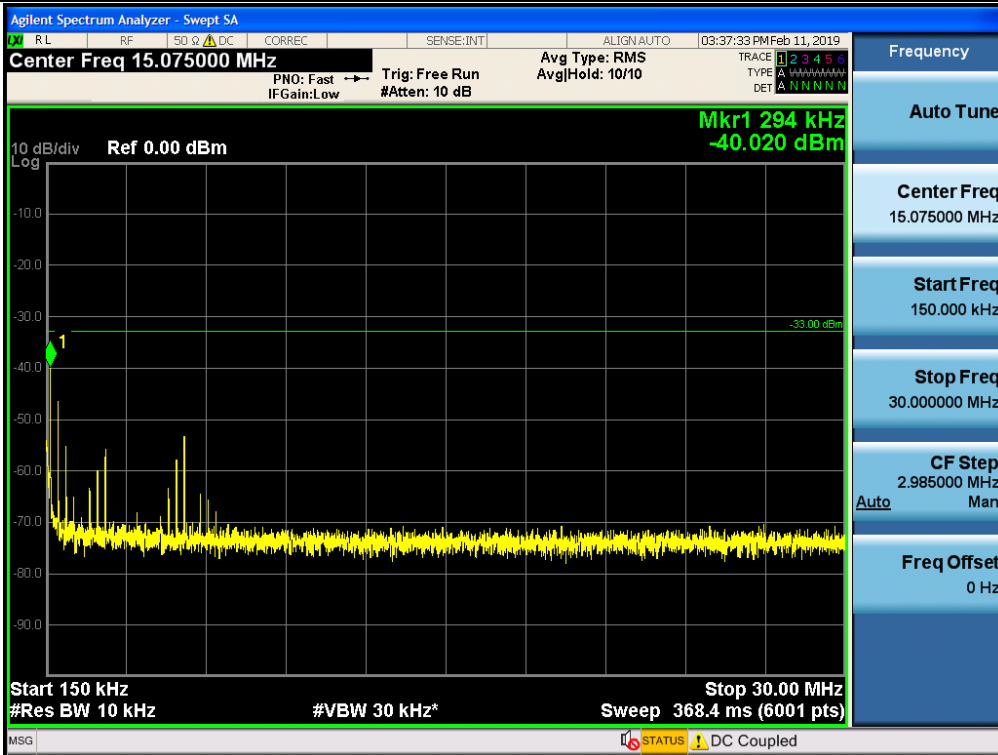

Spurious / WCS / Downlink / LTE 5 MHz / High / 2 200 MHz ~ 2 285 MHz

Spurious / WCS / Downlink / LTE 5 MHz / High / 2 362.5 MHz ~ 2 365 MHz

Spurious / WCS / Downlink / LTE 5 MHz / High / 2 365 MHz ~ 2 267.5 MHz

Spurious / WCS / Downlink / LTE 5 MHz / High / 2 367.5 MHz ~ 2 370 MHz

Spurious / WCS / Downlink / LTE 10 MHz / Middle / 9 kHz ~ 150 kHz

Spurious / WCS / Downlink / LTE 10 MHz / Middle / 150 kHz ~ 30 MHz

Spurious / WCS / Downlink / LTE 10 MHz / Middle / 30 MHz ~ Low edge - 10.1 MHz

Spurious / WCS / Downlink / LTE 10 MHz / Middle / Low edge - 10.1 MHz ~ Low edge - 100 kHz

Spurious / WCS / Downlink / LTE 10 MHz / Middle / High Edge + 1 MHz ~ High Edge + 11 MHz

Spurious / WCS / Downlink / LTE 10 MHz / Middle / High Edge + 11 MHz ~ 10 GHz

Spurious / WCS / Downlink / LTE 10 MHz / Middle / 10 GHz ~ 26.5 GHz

Spurious / WCS / Downlink / LTE 10 MHz / Middle / 2 320 MHz ~ 2 345 MHz