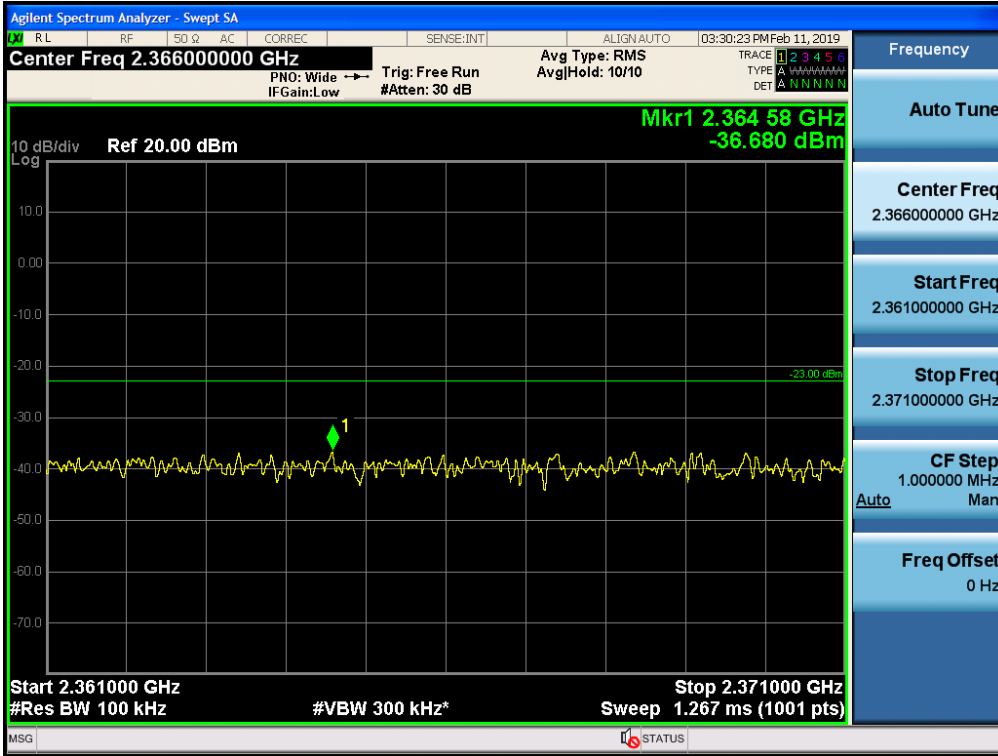

Spurious / WCS / Downlink / LTE 5 MHz / Low / 2 362.5 MHz ~ 2 365 MHz

Spurious / WCS / Downlink / LTE 5 MHz / Low / 2 365 MHz ~ 2 267.5 MHz

Spurious / WCS / Downlink / LTE 5 MHz / Low / 2 367.5 MHz ~ 2 370 MHz

Spurious / WCS / Downlink / LTE 5 MHz / Middle / 9 kHz ~ 150 kHz

Spurious / WCS / Downlink / LTE 5 MHz / Middle / 150 kHz ~ 30 MHz

Spurious / WCS / Downlink / LTE 5 MHz / Middle / 30 MHz ~ Low edge - 10.1 MHz

Spurious / WCS / Downlink / LTE 5 MHz / Middle / Low edge - 10.1 MHz ~ Low edge - 100 kHz

Spurious / WCS / Downlink / LTE 5 MHz / Middle / High Edge + 1 MHz ~ High Edge + 11 MHz

Spurious / WCS / Downlink / LTE 5 MHz / Middle / High Edge + 11 MHz ~ 10 GHz

Spurious / WCS / Downlink / LTE 5 MHz / Middle / 10 GHz ~ 26.5 GHz

Spurious / WCS / Downlink / LTE 5 MHz / Middle / 2 320 MHz ~ 2 345 MHz

Spurious / WCS / Downlink / LTE 5 MHz / Middle / 2 287.5 MHz ~ 2 300 MHz