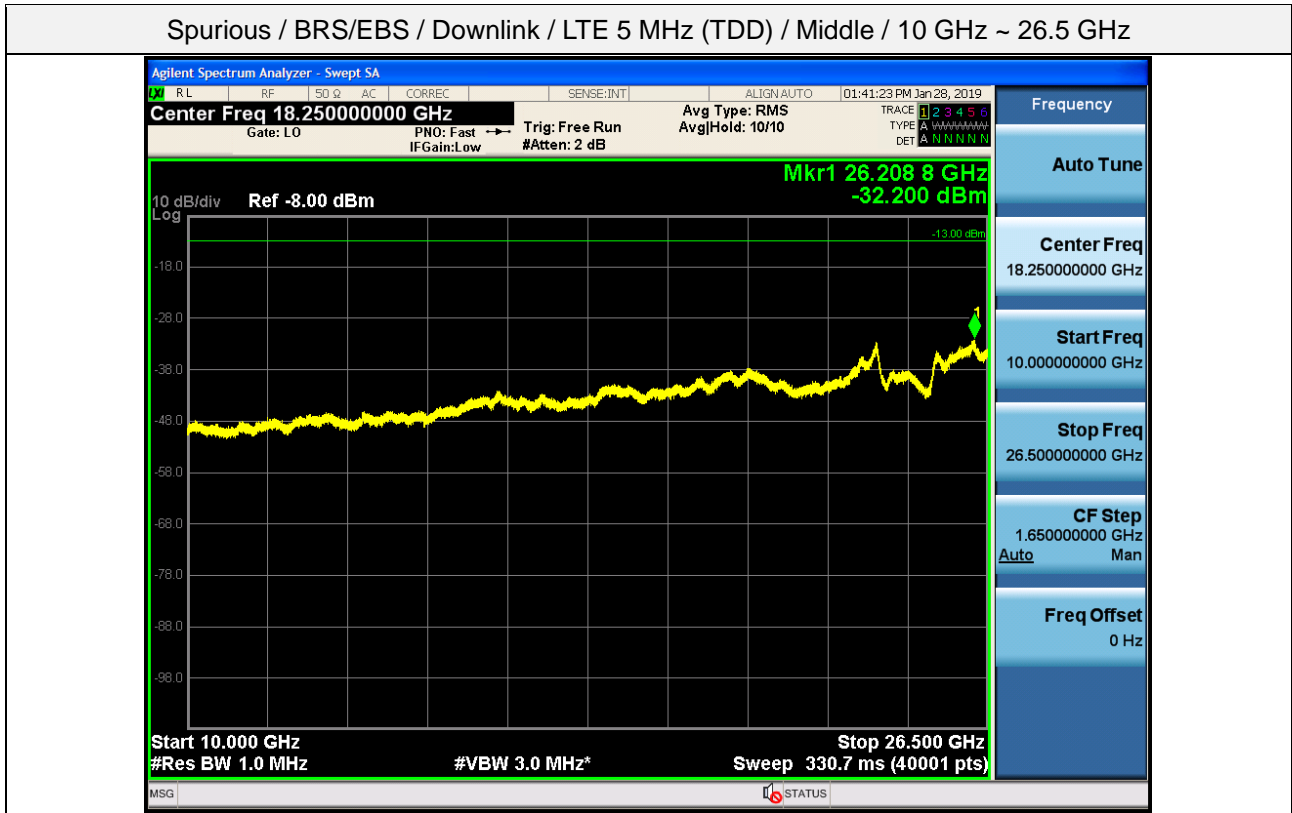

Spurious / BRS/EBS / Downlink / LTE 5 MHz (TDD) / Middle / 9 kHz ~ 150 kHz

Spurious / BRS/EBS / Downlink / LTE 5 MHz (TDD) / Middle / 150 kHz ~ 30 MHz

Spurious / BRS/EBS / Downlink / LTE 5 MHz (TDD) / Middle / 30 MHz ~ Low edge - 11 MHz

Spurious / BRS/EBS / Downlink / LTE 5 MHz (TDD) / Middle / Low edge - 11 MHz ~ Low edge - 1 MHz

Spurious / BRS/EBS / Downlink / LTE 5 MHz (TDD) / Middle / High Edge + 1 MHz ~ High Edge + 11 MHz

Spurious / BRS/EBS / Downlink / LTE 5 MHz (TDD) / Middle / High Edge + 11 MHz ~ 10 GHz

Spurious / BRS/EBS / Downlink / LTE 5 MHz (TDD) / High / 9 kHz ~ 150 kHz

Spurious / BRS/EBS / Downlink / LTE 5 MHz (TDD) / High / 150 kHz ~ 30 MHz

Spurious / BRS/EBS / Downlink / LTE 5 MHz (TDD) / High / 30 MHz ~ Low edge - 11 MHz

Spurious / BRS/EBS / Downlink / LTE 5 MHz (TDD) / High / Low edge - 11 MHz ~ Low edge - 1 MHz