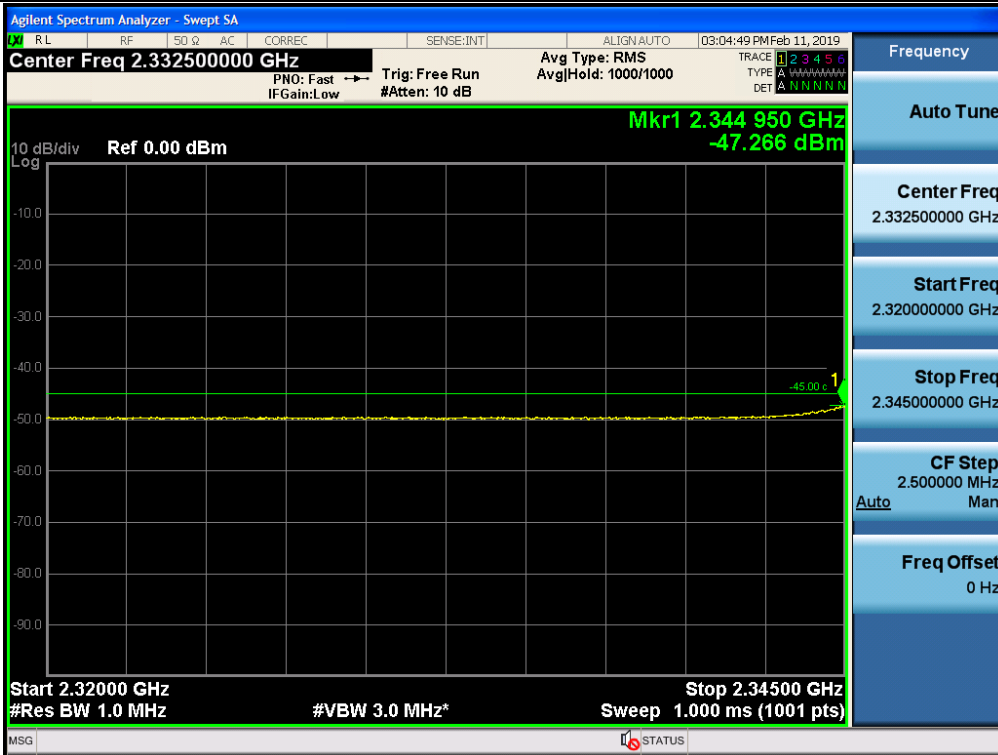

Spurious / AWS1+3 / Downlink / LTE 20 MHz / High / Low edge - 10.1 MHz ~ Low edge - 100 kHz

Spurious / AWS1+3 / Downlink / LTE 20 MHz / High / High Edge + 1 MHz ~ High Edge + 11 MHz

Spurious / AWS1+3 / Downlink / LTE 20 MHz / High / High Edge + 11 MHz ~ 10 GHz

Spurious / WCS / Downlink / LTE 5 MHz / Low / 9 kHz ~ 150 kHz

Spurious / WCS / Downlink / LTE 5 MHz / Low / 150 kHz ~ 30 MHz

Spurious / WCS / Downlink / LTE 5 MHz / Low / High Edge + 1 MHz ~ High Edge + 11 MHz

Spurious / WCS / Downlink / LTE 5 MHz / Low / High Edge + 11 MHz ~ 10 GHz

Spurious / WCS / Downlink / LTE 5 MHz / Low / 10 GHz ~ 26.5 GHz

Spurious / WCS / Downlink / LTE 5 MHz / Low / 2 320 MHz ~ 2 345 MHz

Spurious / WCS / Downlink / LTE 5 MHz / Low / 2 287.5 MHz ~ 2 300 MHz

Spurious / WCS / Downlink / LTE 5 MHz / Low / 2 285 MHz ~ 2 287.5 MHz

Spurious / WCS / Downlink / LTE 5 MHz / Low / 2 200 MHz ~ 2 285 MHz