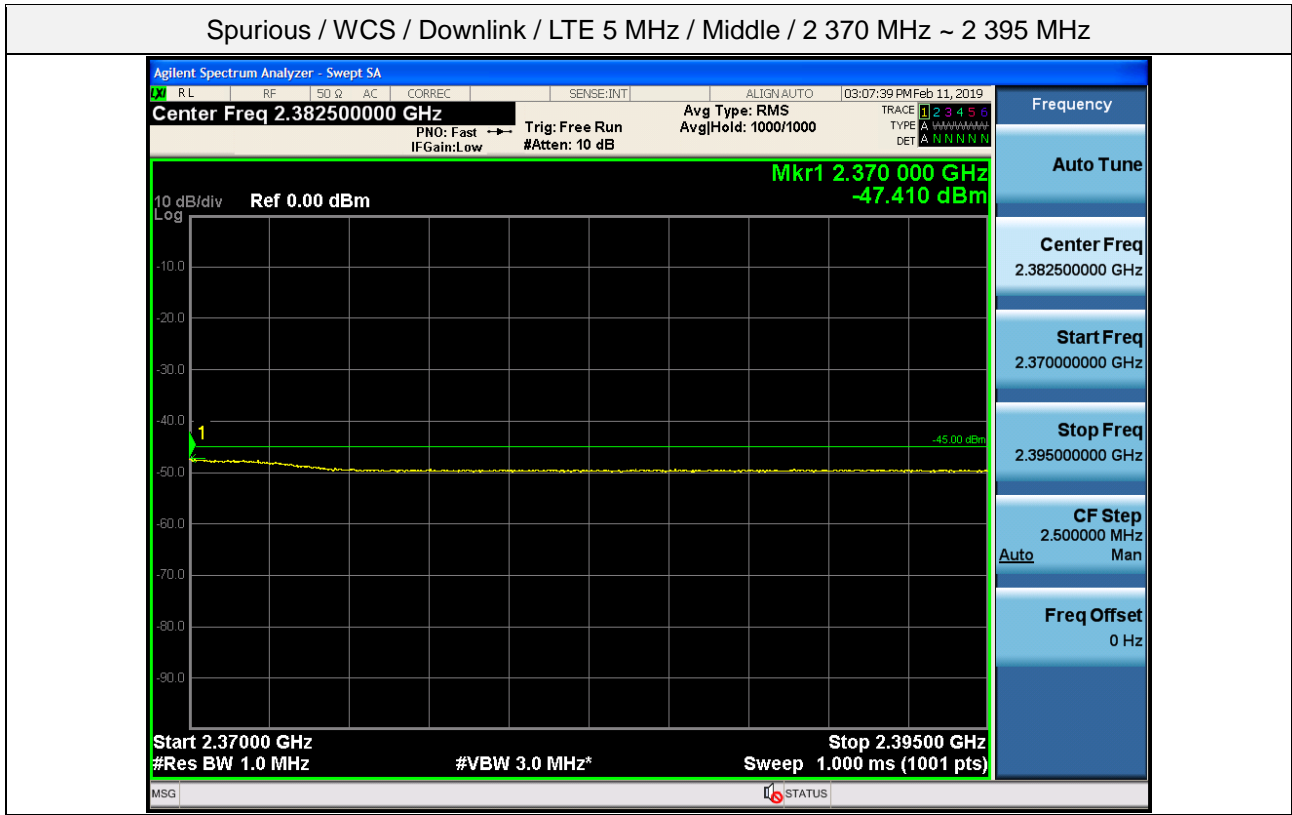

Spurious / WCS / Downlink / LTE 5 MHz / Middle / 10 GHz ~ 26.5 GHz

Spurious / WCS / Downlink / LTE 5 MHz / Middle / 2 320 MHz ~ 2 345 MHz

Spurious / WCS / Downlink / LTE 5 MHz / Middle / 2 287.5 MHz ~ 2 300 MHz

Spurious / WCS / Downlink / LTE 5 MHz / Middle / 2 285 MHz ~ 2 287.5 MHz

Spurious / WCS / Downlink / LTE 5 MHz / Middle / 2 200 MHz ~ 2 285 MHz

Spurious / WCS / Downlink / LTE 5 MHz / Middle / 2 362.5 MHz ~ 2 365 MHz

Spurious / WCS / Downlink / LTE 5 MHz / Middle / 2 365 MHz ~ 2 267.5 MHz

Spurious / WCS / Downlink / LTE 5 MHz / Middle / 2 367.5 MHz ~ 2 370 MHz

Spurious / WCS / Downlink / LTE 5 MHz / High / 9 kHz ~ 150 kHz

Spurious / WCS / Downlink / LTE 5 MHz / High / 150 kHz ~ 30 MHz

Spurious / WCS / Downlink / LTE 5 MHz / High / 30 MHz ~ Low edge - 10.1 MHz

Spurious / WCS / Downlink / LTE 5 MHz / High / Low edge - 10.1 MHz ~ Low edge - 100 kHz