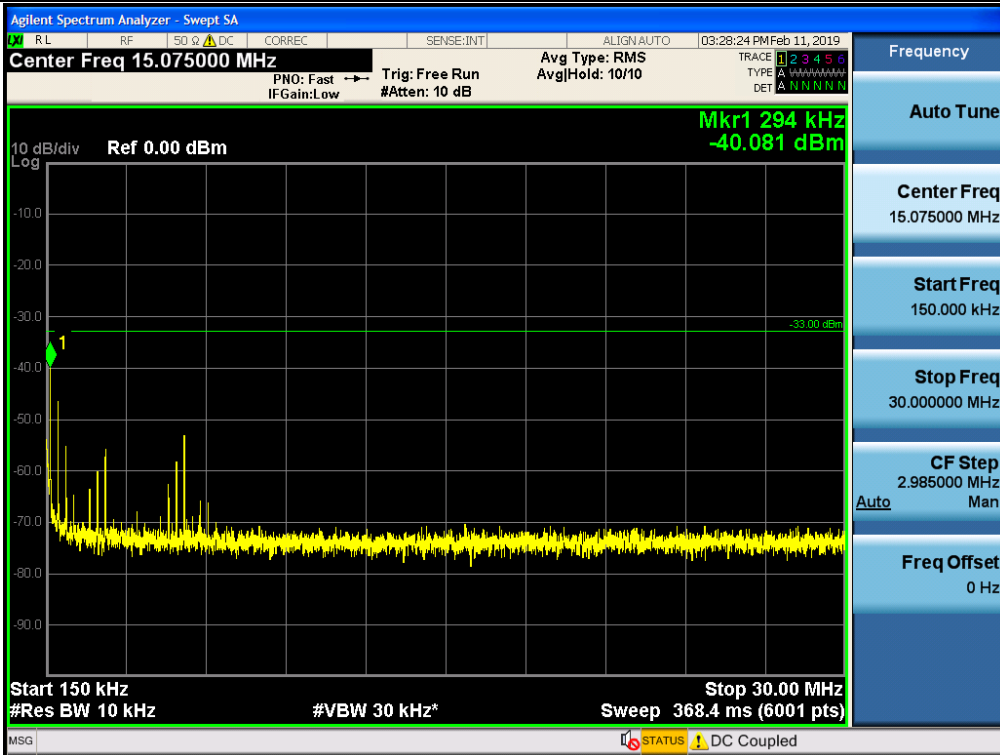

Spurious / WCS / Downlink / LTE 5 MHz / Middle / 2 285 MHz ~ 2 287.5 MHz

Spurious / WCS / Downlink / LTE 5 MHz / Middle / 2 200 MHz ~ 2 285 MHz

Spurious / WCS / Downlink / LTE 5 MHz / Middle / 2 362.5 MHz ~ 2 365 MHz

Spurious / WCS / Downlink / LTE 5 MHz / Middle / 2 365 MHz ~ 2 267.5 MHz

Spurious / WCS / Downlink / LTE 5 MHz / Middle / 2 367.5 MHz ~ 2 370 MHz

Spurious / WCS / Downlink / LTE 5 MHz / High / 9 kHz ~ 150 kHz

Spurious / WCS / Downlink / LTE 5 MHz / High / 150 kHz ~ 30 MHz

Spurious / WCS / Downlink / LTE 5 MHz / High / 30 MHz ~ Low edge - 10.1 MHz

Spurious / WCS / Downlink / LTE 5 MHz / High / Low edge - 10.1 MHz ~ Low edge - 100 kHz

Spurious / WCS / Downlink / LTE 5 MHz / High / High Edge + 1 MHz ~ High Edge + 11 MHz

Spurious / WCS / Downlink / LTE 5 MHz / High / High Edge + 11 MHz ~ 10 GHz

Spurious / WCS / Downlink / LTE 5 MHz / High / 10 GHz ~ 26.5 GHz