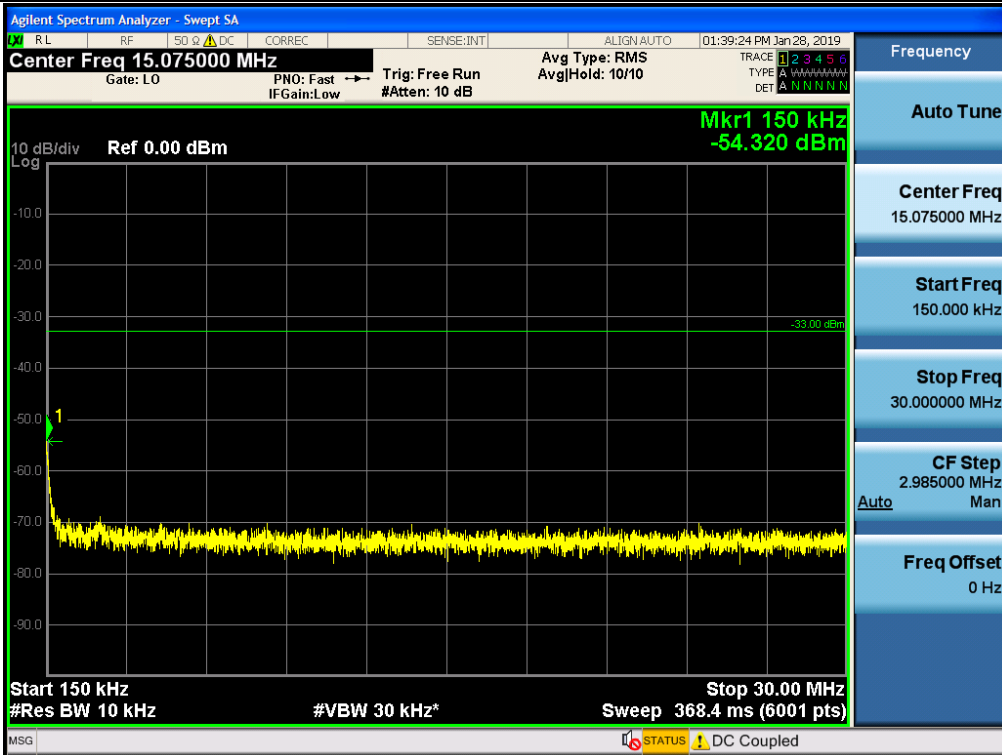

Spurious / BRS/EBS / Downlink / LTE 5 MHz (TDD) / Low / 9 kHz ~ 150 kHz

Spurious / BRS/EBS / Downlink / LTE 5 MHz (TDD) / Low / 150 kHz ~ 30 MHz

Spurious / BRS/EBS / Downlink / LTE 5 MHz (TDD) / Low / 30 MHz ~ Low edge - 11 MHz

Spurious / BRS/EBS / Downlink / LTE 5 MHz (TDD) / Low / Low edge - 11 MHz ~ Low edge - 1 MHz

Spurious / BRS/EBS / Downlink / LTE 5 MHz (TDD) / Low / High Edge + 1 MHz ~ High Edge + 11 MHz

Spurious / BRS/EBS / Downlink / LTE 5 MHz (TDD) / Low / High Edge + 11 MHz ~ 10 GHz

Spurious / BRS/EBS / Downlink / LTE 5 MHz (TDD) / Middle / 9 kHz ~ 150 kHz

Spurious / BRS/EBS / Downlink / LTE 5 MHz (TDD) / Middle / 150 kHz ~ 30 MHz

Spurious / BRS/EBS / Downlink / LTE 5 MHz (TDD) / Middle / 30 MHz ~ Low edge - 11 MHz

Spurious / BRS/EBS / Downlink / LTE 5 MHz (TDD) / Middle / Low edge - 11 MHz ~ Low edge - 1 MHz

Spurious / BRS/EBS / Downlink / LTE 5 MHz (TDD) / Middle / High Edge + 1 MHz ~ High Edge + 11 MHz

Spurious / BRS/EBS / Downlink / LTE 5 MHz (TDD) / Middle / High Edge + 11 MHz ~ 10 GHz