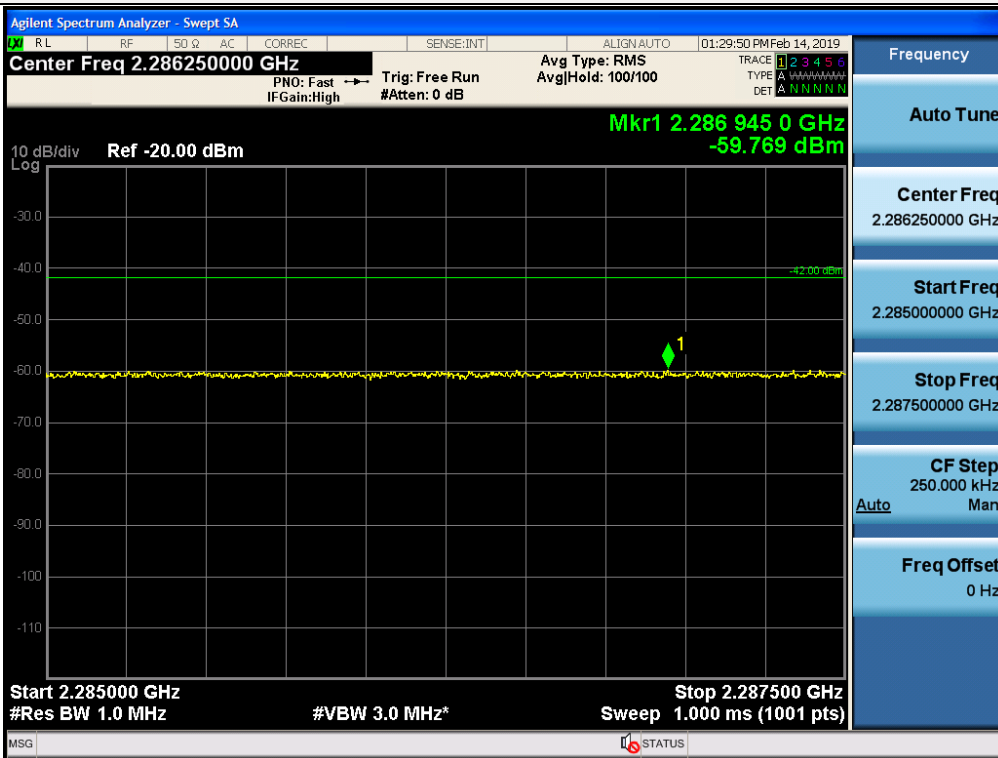

Spurious / WCS / Downlink / LTE 10 MHz / Middle / 30 MHz ~ Low edge - 10.1 MHz

Spurious / WCS / Downlink / LTE 10 MHz / Middle / Low edge - 10.1 MHz ~ Low edge - 100 kHz

Spurious / WCS / Downlink / LTE 10 MHz / Middle / High Edge + 1 MHz ~ High Edge + 11 MHz

Spurious / WCS / Downlink / LTE 10 MHz / Middle / High Edge + 11 MHz ~ 10 GHz

Spurious / WCS / Downlink / LTE 10 MHz / Middle / 10 GHz ~ 26.5 GHz

Spurious / WCS / Downlink / LTE 10 MHz / Middle / 2 320 MHz ~ 2 345 MHz

Spurious / WCS / Downlink / LTE 10 MHz / Middle / 2 287.5 MHz ~ 2 300 MHz

Spurious / WCS / Downlink / LTE 10 MHz / Middle / 2 285 MHz ~ 2 287.5 MHz

Spurious / WCS / Downlink / LTE 10 MHz / Middle / 2 200 MHz ~ 2 285 MHz

Spurious / WCS / Downlink / LTE 10 MHz / Middle / 2 362.5 MHz ~ 2 365 MHz

Spurious / WCS / Downlink / LTE 10 MHz / Middle / 2 365 MHz ~ 2 267.5 MHz

Spurious / WCS / Downlink / LTE 10 MHz / Middle / 2 367.5 MHz ~ 2 370 MHz