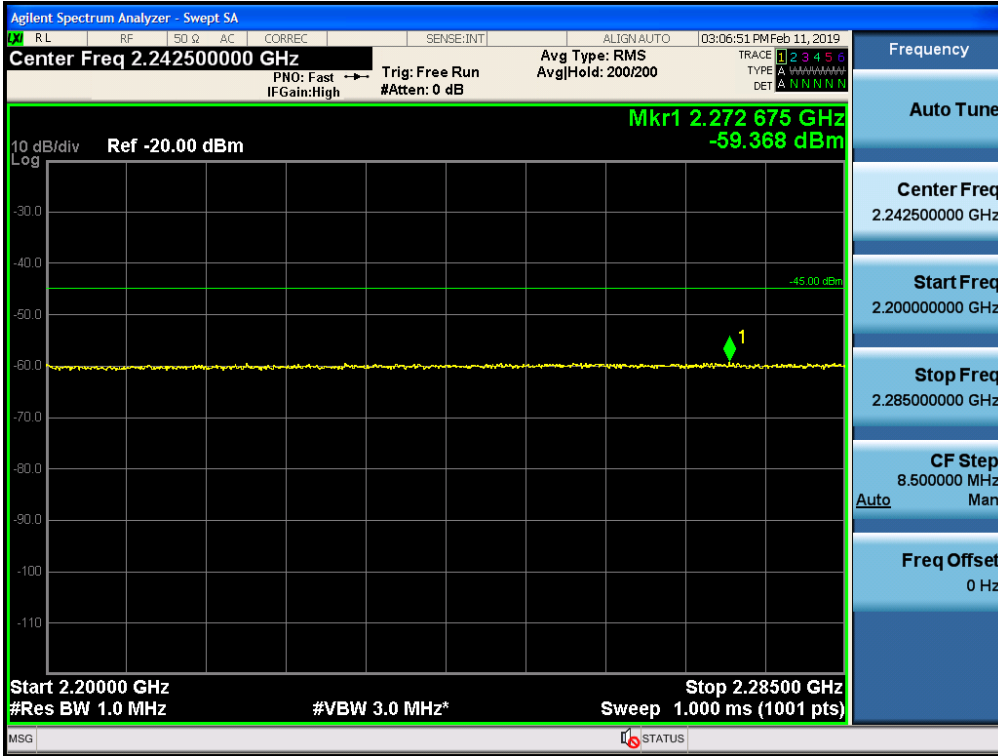

Spurious / WCS / Downlink / LTE 5 MHz / Middle / Low edge - 10.1 MHz ~ Low edge - 100 kHz

Spurious / WCS / Downlink / LTE 5 MHz / Middle / High Edge + 1 MHz ~ High Edge + 11 MHz

Spurious / WCS / Downlink / LTE 5 MHz / Middle / High Edge + 11 MHz ~ 10 GHz

Spurious / WCS / Downlink / LTE 5 MHz / Middle / 10 GHz ~ 26.5 GHz

Spurious / WCS / Downlink / LTE 5 MHz / Middle / 2 320 MHz ~ 2 345 MHz

Spurious / WCS / Downlink / LTE 5 MHz / Middle / 2 287.5 MHz ~ 2 300 MHz

Spurious / WCS / Downlink / LTE 5 MHz / Middle / 2 285 MHz ~ 2 287.5 MHz

Spurious / WCS / Downlink / LTE 5 MHz / Middle / 2 200 MHz ~ 2 285 MHz

Spurious / WCS / Downlink / LTE 5 MHz / Middle / 2 362.5 MHz ~ 2 365 MHz

Spurious / WCS / Downlink / LTE 5 MHz / Middle / 2 365 MHz ~ 2 267.5 MHz

Spurious / WCS / Downlink / LTE 5 MHz / Middle / 2 367.5 MHz ~ 2 370 MHz

Spurious / WCS / Downlink / LTE 5 MHz / High / 9 kHz ~ 150 kHz