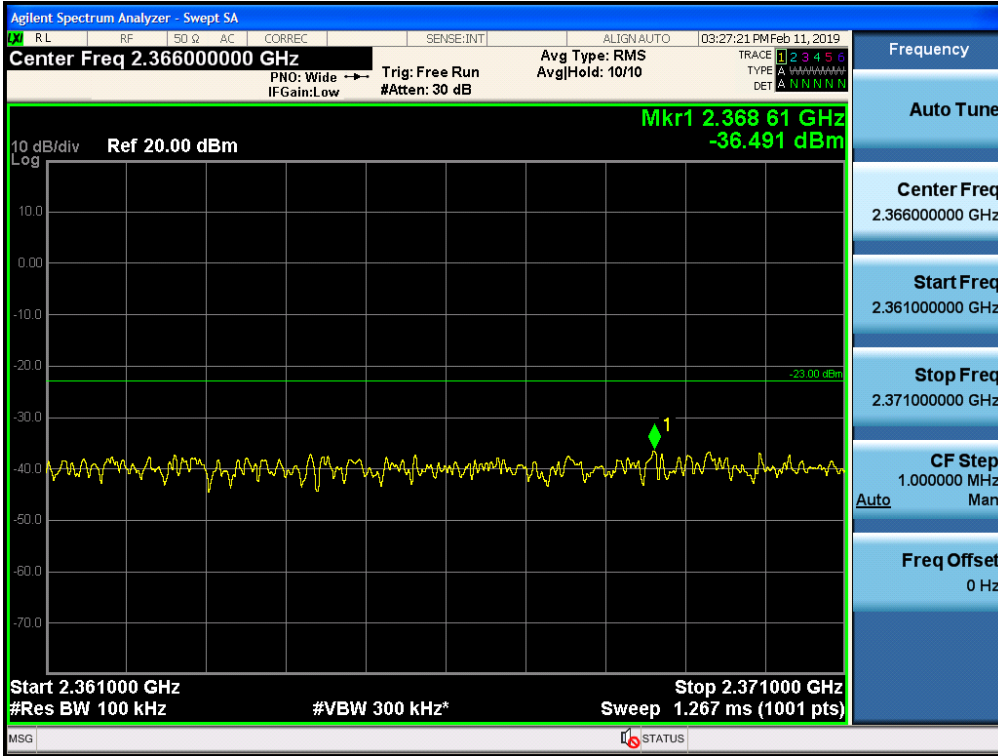

Spurious / AWS1+3 / Downlink / LTE 20 MHz / High / Low edge - 10.1 MHz ~ Low edge - 100 kHz

Spurious / AWS1+3 / Downlink / LTE 20 MHz / High / High Edge + 1 MHz ~ High Edge + 11 MHz

Spurious / AWS1+3 / Downlink / LTE 20 MHz / High / High Edge + 11 MHz ~ 10 GHz

Spurious / WCS / Downlink / LTE 5 MHz / Low / 9 kHz ~ 150 kHz

Spurious / WCS / Downlink / LTE 5 MHz / Low / 150 kHz ~ 30 MHz

Spurious / WCS / Downlink / LTE 5 MHz / Low / High Edge + 1 MHz ~ High Edge + 11 MHz

Spurious / WCS / Downlink / LTE 5 MHz / Low / High Edge + 11 MHz ~ 10 GHz

Spurious / WCS / Downlink / LTE 5 MHz / Low / 10 GHz ~ 26.5 GHz

Spurious / WCS / Downlink / LTE 5 MHz / Low / 2 320 MHz ~ 2 345 MHz

Spurious / WCS / Downlink / LTE 5 MHz / Low / 2 287.5 MHz ~ 2 300 MHz

Spurious / WCS / Downlink / LTE 5 MHz / Low / 2 285 MHz ~ 2 287.5 MHz

Spurious / WCS / Downlink / LTE 5 MHz / Low / 2 200 MHz ~ 2 285 MHz