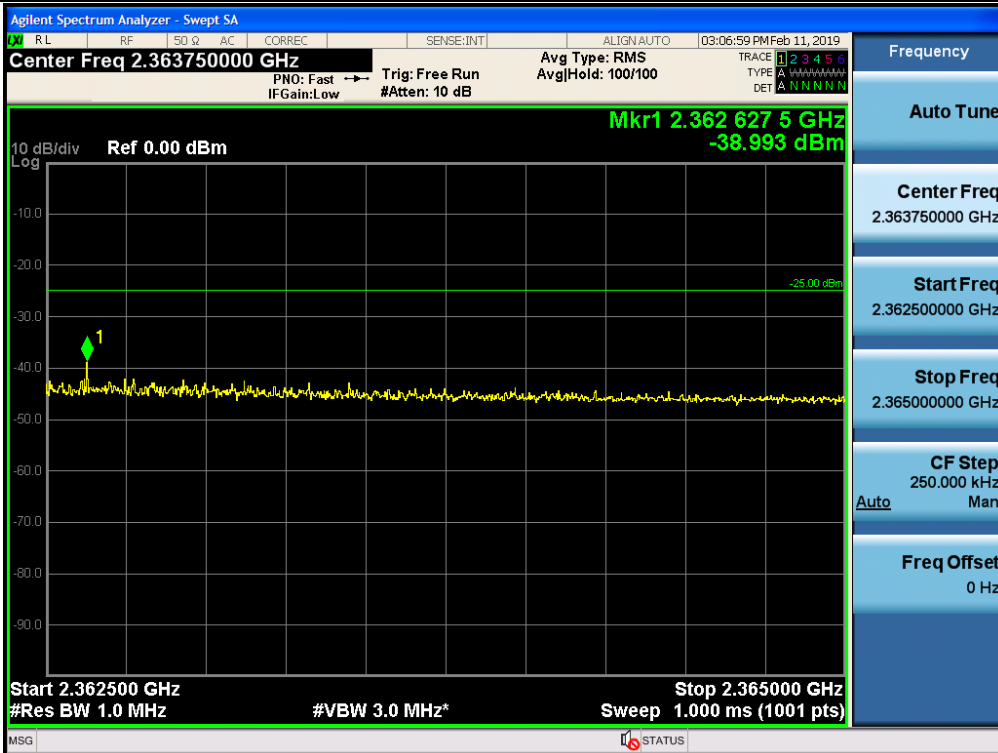

Spurious / WCS / Downlink / LTE 5 MHz / Middle / Low edge - 10.1 MHz ~ Low edge - 100 kHz

Spurious / WCS / Downlink / LTE 5 MHz / Middle / High Edge + 1 MHz ~ High Edge + 11 MHz

Spurious / WCS / Downlink / LTE 5 MHz / Middle / High Edge + 11 MHz ~ 10 GHz

Spurious / WCS / Downlink / LTE 5 MHz / Middle / 10 GHz ~ 26.5 GHz

Spurious / WCS / Downlink / LTE 5 MHz / Middle / 2 320 MHz ~ 2 345 MHz

Spurious / WCS / Downlink / LTE 5 MHz / Middle / 2 287.5 MHz ~ 2 300 MHz

Spurious / WCS / Downlink / LTE 5 MHz / Middle / 2 285 MHz ~ 2 287.5 MHz

Spurious / WCS / Downlink / LTE 5 MHz / Middle / 2 200 MHz ~ 2 285 MHz

Spurious / WCS / Downlink / LTE 5 MHz / Middle / 2 362.5 MHz ~ 2 365 MHz

Spurious / WCS / Downlink / LTE 5 MHz / Middle / 2 365 MHz ~ 2 267.5 MHz

Spurious / WCS / Downlink / LTE 5 MHz / Middle / 2 367.5 MHz ~ 2 370 MHz

Spurious / WCS / Downlink / LTE 5 MHz / High / 9 kHz ~ 150 kHz