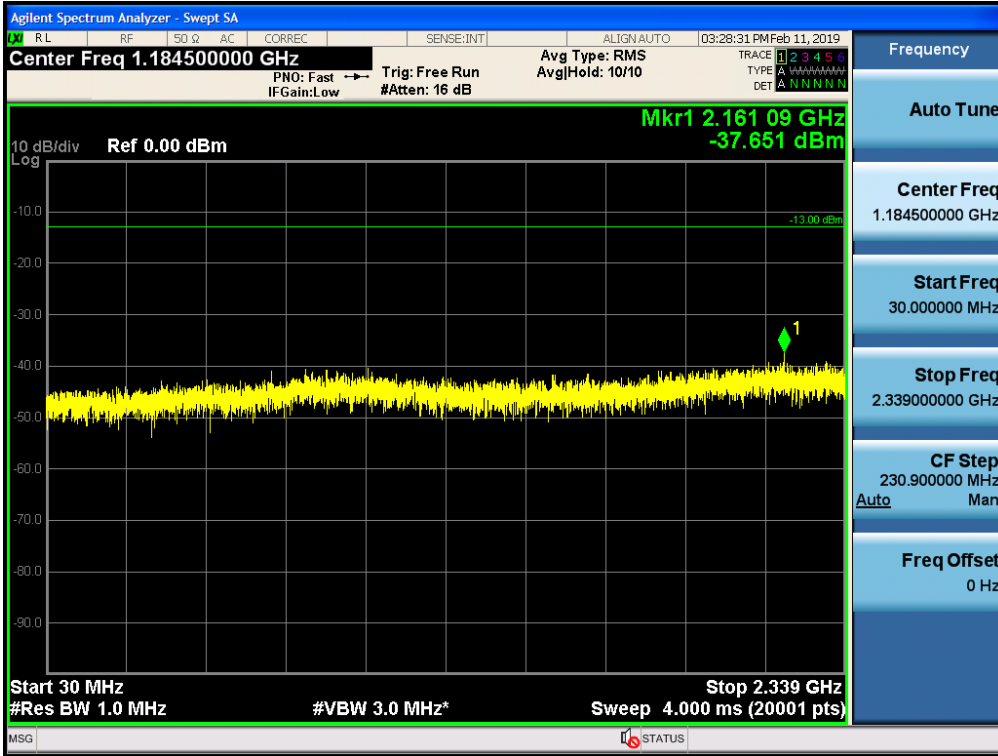

Spurious / WCS / Downlink / LTE 5 MHz / Middle / 2 285 MHz ~ 2 287.5 MHz

Spurious / WCS / Downlink / LTE 5 MHz / Middle / 2 200 MHz ~ 2 285 MHz

Spurious / WCS / Downlink / LTE 5 MHz / Middle / 2 362.5 MHz ~ 2 365 MHz

Spurious / WCS / Downlink / LTE 5 MHz / Middle / 2 365 MHz ~ 2 267.5 MHz

Spurious / WCS / Downlink / LTE 5 MHz / Middle / 2 367.5 MHz ~ 2 370 MHz

Spurious / WCS / Downlink / LTE 5 MHz / High / 9 kHz ~ 150 kHz

Spurious / WCS / Downlink / LTE 5 MHz / High / 150 kHz ~ 30 MHz

Spurious / WCS / Downlink / LTE 5 MHz / High / 30 MHz ~ Low edge - 10.1 MHz

Spurious / WCS / Downlink / LTE 5 MHz / High / Low edge - 10.1 MHz ~ Low edge - 100 kHz

Spurious / WCS / Downlink / LTE 5 MHz / High / High Edge + 1 MHz ~ High Edge + 11 MHz

Spurious / WCS / Downlink / LTE 5 MHz / High / High Edge + 11 MHz ~ 10 GHz

Spurious / WCS / Downlink / LTE 5 MHz / High / 10 GHz ~ 26.5 GHz