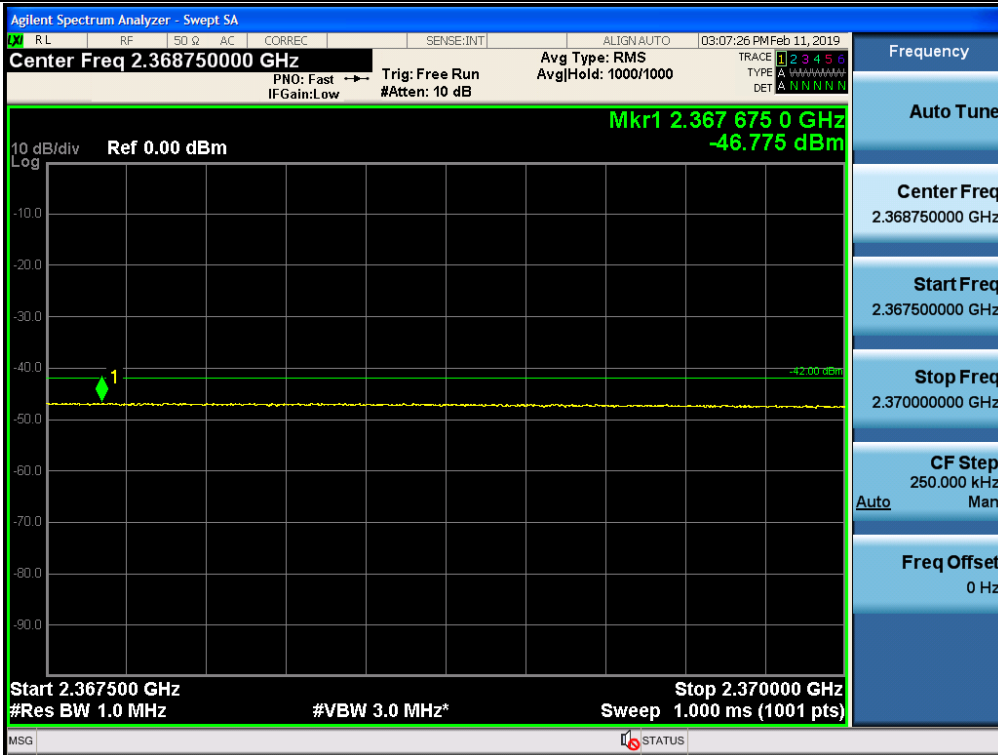

Spurious / WCS / Downlink / LTE 5 MHz / Middle / 10 GHz ~ 26.5 GHz

Spurious / WCS / Downlink / LTE 5 MHz / Middle / 2 320 MHz ~ 2 345 MHz

Spurious / WCS / Downlink / LTE 5 MHz / Middle / 2 287.5 MHz ~ 2 300 MHz

Spurious / WCS / Downlink / LTE 5 MHz / Middle / 2 285 MHz ~ 2 287.5 MHz

Spurious / WCS / Downlink / LTE 5 MHz / Middle / 2 200 MHz ~ 2 285 MHz

Spurious / WCS / Downlink / LTE 5 MHz / Middle / 2 362.5 MHz ~ 2 365 MHz

Spurious / WCS / Downlink / LTE 5 MHz / Middle / 2 365 MHz ~ 2 267.5 MHz

Spurious / WCS / Downlink / LTE 5 MHz / Middle / 2 367.5 MHz ~ 2 370 MHz

Spurious / WCS / Downlink / LTE 5 MHz / High / 9 kHz ~ 150 kHz

Spurious / WCS / Downlink / LTE 5 MHz / High / 150 kHz ~ 30 MHz

Spurious / WCS / Downlink / LTE 5 MHz / High / 30 MHz ~ Low edge - 10.1 MHz

Spurious / WCS / Downlink / LTE 5 MHz / High / Low edge - 10.1 MHz ~ Low edge - 100 kHz