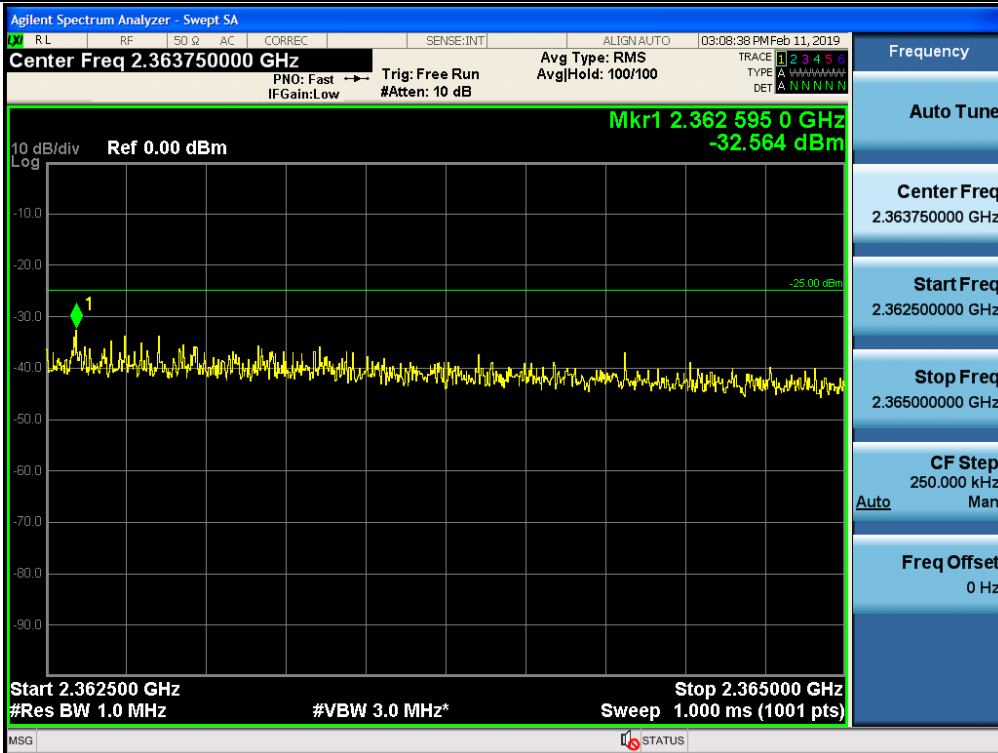

Spurious / WCS / Downlink / LTE 5 MHz / High / High Edge + 1 MHz ~ High Edge + 11 MHz

Spurious / WCS / Downlink / LTE 5 MHz / High / High Edge + 11 MHz ~ 10 GHz

Spurious / WCS / Downlink / LTE 5 MHz / High / 10 GHz ~ 26.5 GHz

Spurious / WCS / Downlink / LTE 5 MHz / High / 2 320 MHz ~ 2 345 MHz

Spurious / WCS / Downlink / LTE 5 MHz / High / 2 287.5 MHz ~ 2 300 MHz

Spurious / WCS / Downlink / LTE 5 MHz / High / 2 285 MHz ~ 2 287.5 MHz

Spurious / WCS / Downlink / LTE 5 MHz / High / 2 200 MHz ~ 2 285 MHz

Spurious / WCS / Downlink / LTE 5 MHz / High / 2 362.5 MHz ~ 2 365 MHz

Spurious / WCS / Downlink / LTE 5 MHz / High / 2 365 MHz ~ 2 267.5 MHz

Spurious / WCS / Downlink / LTE 5 MHz / High / 2 367.5 MHz ~ 2 370 MHz

Spurious / WCS / Downlink / LTE 10 MHz / Middle / 9 kHz ~ 150 kHz

Spurious / WCS / Downlink / LTE 10 MHz / Middle / 150 kHz ~ 30 MHz