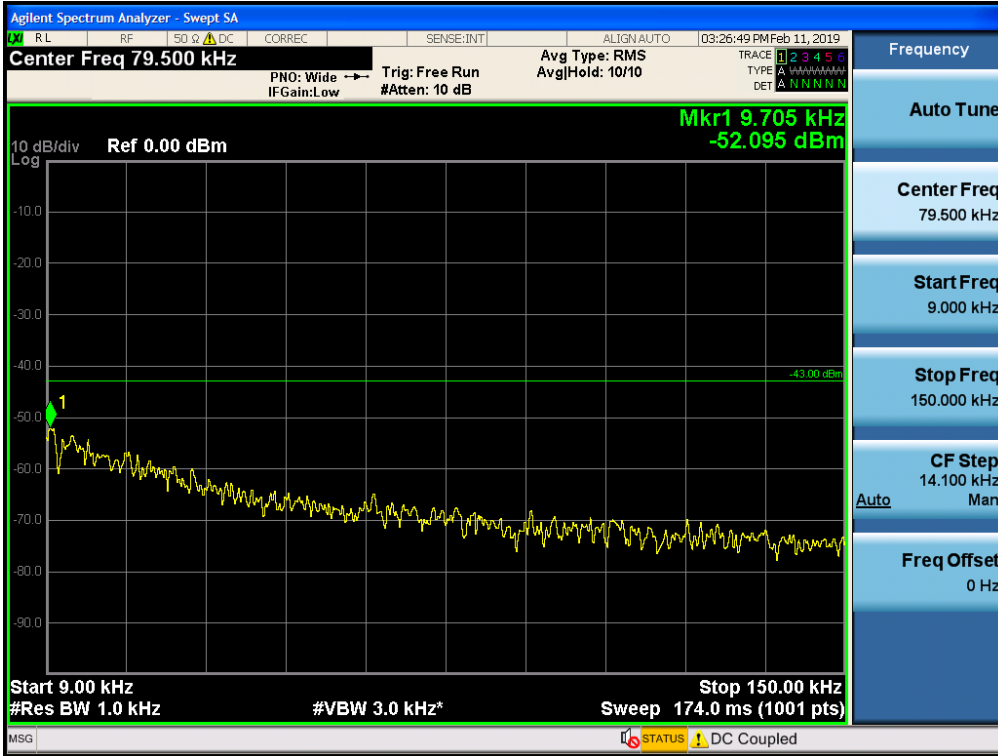

Spurious / AWS1+3 / Downlink / LTE 20 MHz / High / 9 kHz ~ 150 kHz

Spurious / AWS1+3 / Downlink / LTE 20 MHz / High / 150 kHz ~ 30 MHz

Spurious / AWS1+3 / Downlink / LTE 20 MHz / High / 30 MHz ~ Low edge - 10.1 MHz

Spurious / AWS1+3 / Downlink / LTE 20 MHz / High / Low edge - 10.1 MHz ~ Low edge - 100 kHz

Spurious / AWS1+3 / Downlink / LTE 20 MHz / High / High Edge + 1 MHz ~ High Edge + 11 MHz

Spurious / AWS1+3 / Downlink / LTE 20 MHz / High / High Edge + 11 MHz ~ 10 GHz

Spurious / WCS / Downlink / LTE 5 MHz / Low / 9 kHz ~ 150 kHz

Spurious / WCS / Downlink / LTE 5 MHz / Low / 150 kHz ~ 30 MHz

Spurious / WCS / Downlink / LTE 5 MHz / Low / High Edge + 1 MHz ~ High Edge + 11 MHz

Spurious / WCS / Downlink / LTE 5 MHz / Low / High Edge + 11 MHz ~ 10 GHz

Spurious / WCS / Downlink / LTE 5 MHz / Low / 10 GHz ~ 26.5 GHz

Spurious / WCS / Downlink / LTE 5 MHz / Low / 2 320 MHz ~ 2 345 MHz