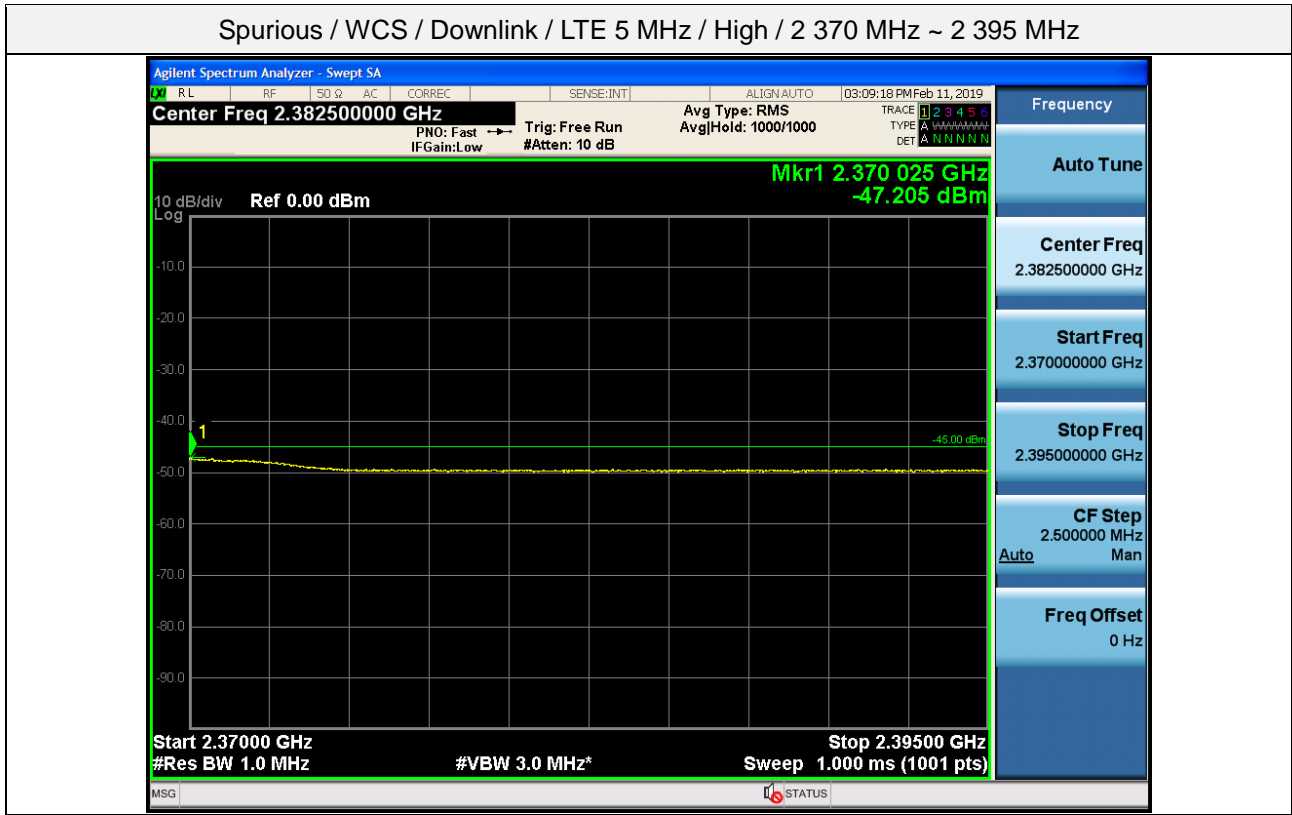

Spurious / WCS / Downlink / LTE 5 MHz / High / 2 320 MHz ~ 2 345 MHz

Spurious / WCS / Downlink / LTE 5 MHz / High / 2 287.5 MHz ~ 2 300 MHz

Spurious / WCS / Downlink / LTE 5 MHz / High / 2 285 MHz ~ 2 287.5 MHz

Spurious / WCS / Downlink / LTE 5 MHz / High / 2 200 MHz ~ 2 285 MHz

Spurious / WCS / Downlink / LTE 5 MHz / High / 2 362.5 MHz ~ 2 365 MHz

Spurious / WCS / Downlink / LTE 5 MHz / High / 2 365 MHz ~ 2 267.5 MHz

Spurious / WCS / Downlink / LTE 5 MHz / High / 2 367.5 MHz ~ 2 370 MHz

Spurious / WCS / Downlink / LTE 10 MHz / Middle / 9 kHz ~ 150 kHz

Spurious / WCS / Downlink / LTE 10 MHz / Middle / 150 kHz ~ 30 MHz

Spurious / WCS / Downlink / LTE 10 MHz / Middle / 30 MHz ~ Low edge - 10.1 MHz

Spurious / WCS / Downlink / LTE 10 MHz / Middle / Low edge - 10.1 MHz ~ Low edge - 100 kHz

Spurious / WCS / Downlink / LTE 10 MHz / Middle / High Edge + 1 MHz ~ High Edge + 11 MHz