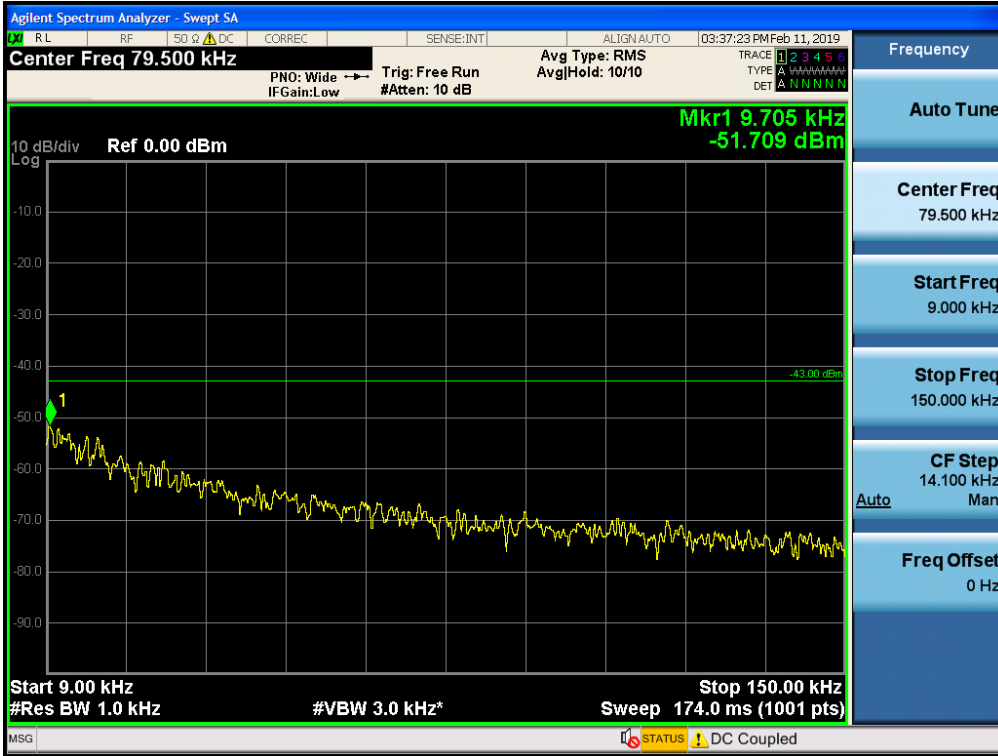

Spurious / WCS / Downlink / LTE 5 MHz / High / 2 320 MHz ~ 2 345 MHz

Spurious / WCS / Downlink / LTE 5 MHz / High / 2 287.5 MHz ~ 2 300 MHz

Spurious / WCS / Downlink / LTE 5 MHz / High / 2 285 MHz ~ 2 287.5 MHz

Spurious / WCS / Downlink / LTE 5 MHz / High / 2 200 MHz ~ 2 285 MHz

Spurious / WCS / Downlink / LTE 5 MHz / High / 2 362.5 MHz ~ 2 365 MHz

Spurious / WCS / Downlink / LTE 5 MHz / High / 2 365 MHz ~ 2 267.5 MHz

Spurious / WCS / Downlink / LTE 5 MHz / High / 2 367.5 MHz ~ 2 370 MHz

Spurious / WCS / Downlink / LTE 10 MHz / Middle / 9 kHz ~ 150 kHz

Spurious / WCS / Downlink / LTE 10 MHz / Middle / 150 kHz ~ 30 MHz

Spurious / WCS / Downlink / LTE 10 MHz / Middle / 30 MHz ~ Low edge - 10.1 MHz

Spurious / WCS / Downlink / LTE 10 MHz / Middle / Low edge - 10.1 MHz ~ Low edge - 100 kHz

Spurious / WCS / Downlink / LTE 10 MHz / Middle / High Edge + 1 MHz ~ High Edge + 11 MHz