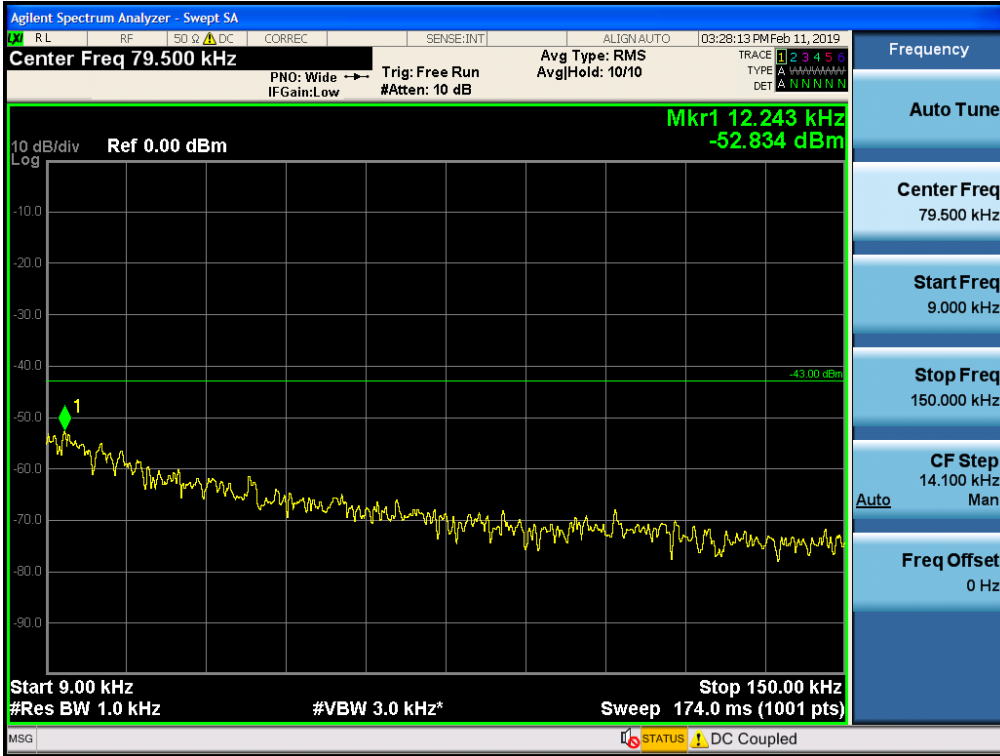

Spurious / WCS / Downlink / LTE 5 MHz / Middle / 2 285 MHz ~ 2 287.5 MHz

Spurious / WCS / Downlink / LTE 5 MHz / Middle / 2 200 MHz ~ 2 285 MHz

Spurious / WCS / Downlink / LTE 5 MHz / Middle / 2 362.5 MHz ~ 2 365 MHz

Spurious / WCS / Downlink / LTE 5 MHz / Middle / 2 365 MHz ~ 2 267.5 MHz

Spurious / WCS / Downlink / LTE 5 MHz / Middle / 2 367.5 MHz ~ 2 370 MHz

Spurious / WCS / Downlink / LTE 5 MHz / High / 9 kHz ~ 150 kHz

Spurious / WCS / Downlink / LTE 5 MHz / High / 150 kHz ~ 30 MHz

Spurious / WCS / Downlink / LTE 5 MHz / High / 30 MHz ~ Low edge - 10.1 MHz

Spurious / WCS / Downlink / LTE 5 MHz / High / Low edge - 10.1 MHz ~ Low edge - 100 kHz

Spurious / WCS / Downlink / LTE 5 MHz / High / High Edge + 1 MHz ~ High Edge + 11 MHz

Spurious / WCS / Downlink / LTE 5 MHz / High / High Edge + 11 MHz ~ 10 GHz

Spurious / WCS / Downlink / LTE 5 MHz / High / 10 GHz ~ 26.5 GHz