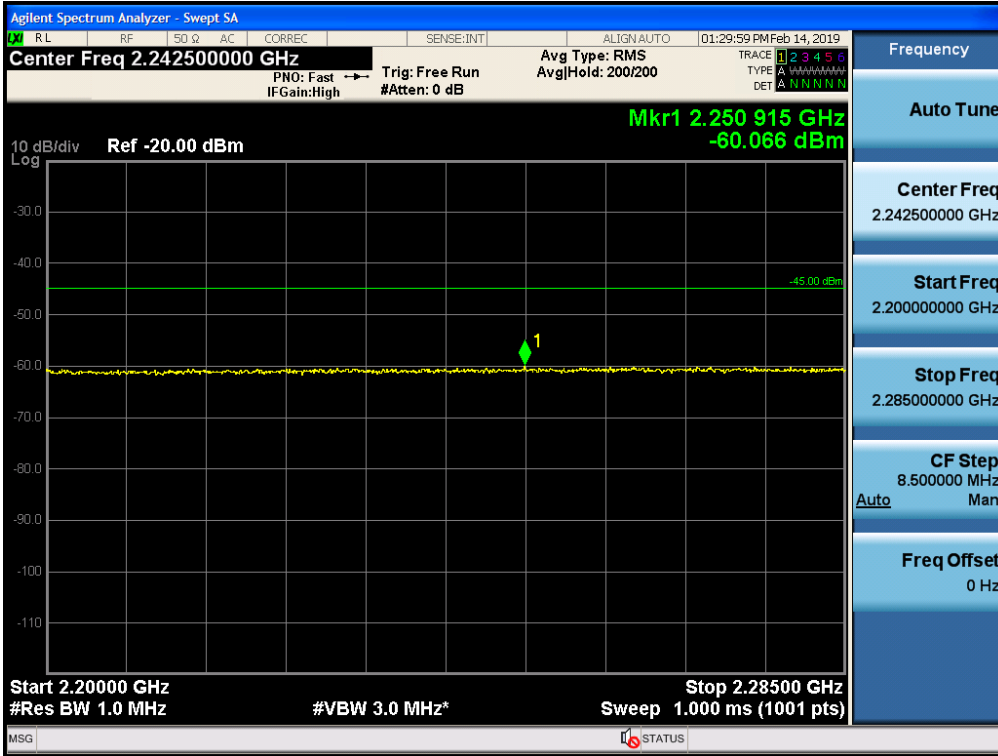

Spurious / WCS / Downlink / LTE 10 MHz / Middle / 30 MHz ~ Low edge - 10.1 MHz

Spurious / WCS / Downlink / LTE 10 MHz / Middle / Low edge - 10.1 MHz ~ Low edge - 100 kHz

Spurious / WCS / Downlink / LTE 10 MHz / Middle / High Edge + 1 MHz ~ High Edge + 11 MHz

Spurious / WCS / Downlink / LTE 10 MHz / Middle / High Edge + 11 MHz ~ 10 GHz

Spurious / WCS / Downlink / LTE 10 MHz / Middle / 10 GHz ~ 26.5 GHz

Spurious / WCS / Downlink / LTE 10 MHz / Middle / 2 320 MHz ~ 2 345 MHz

Spurious / WCS / Downlink / LTE 10 MHz / Middle / 2 287.5 MHz ~ 2 300 MHz

Spurious / WCS / Downlink / LTE 10 MHz / Middle / 2 285 MHz ~ 2 287.5 MHz

Spurious / WCS / Downlink / LTE 10 MHz / Middle / 2 200 MHz ~ 2 285 MHz

Spurious / WCS / Downlink / LTE 10 MHz / Middle / 2 362.5 MHz ~ 2 365 MHz

Spurious / WCS / Downlink / LTE 10 MHz / Middle / 2 365 MHz ~ 2 267.5 MHz

Spurious / WCS / Downlink / LTE 10 MHz / Middle / 2 367.5 MHz ~ 2 370 MHz