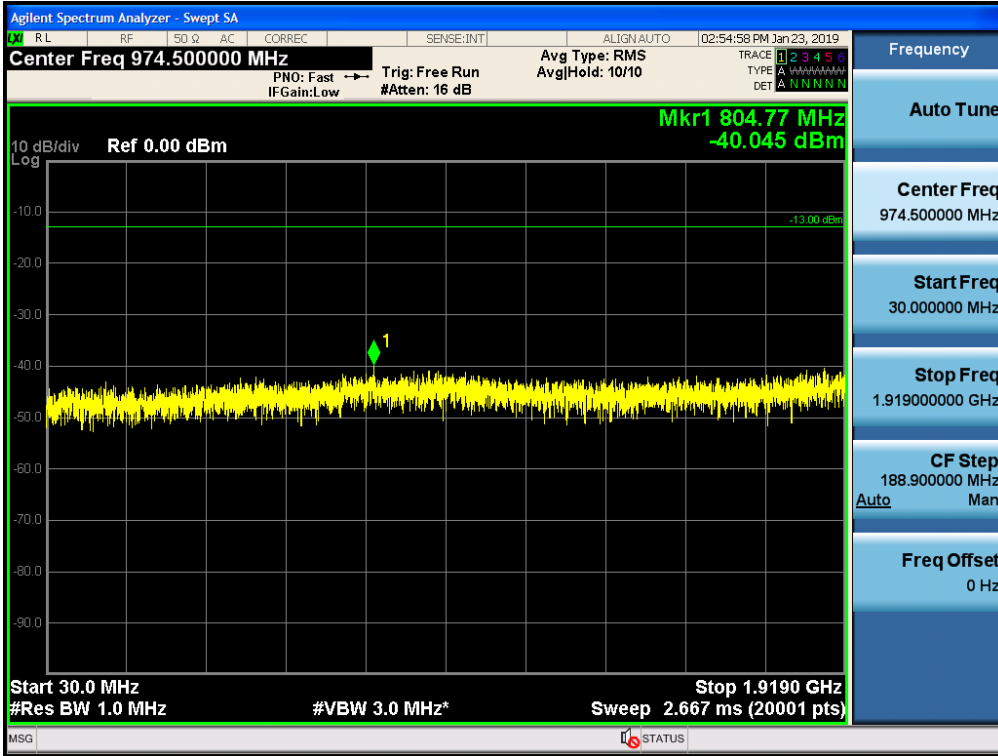

Spurious / Broadband PCS / Downlink / LTE 10 MHz / Middle / 30 MHz ~ Low edge - 10.1 MHz

Spurious / Broadband PCS / Downlink / LTE 10 MHz / Middle / Low edge - 10.1 MHz ~ Low edge - 100 kHz

Spurious / Broadband PCS / Downlink / LTE 10 MHz / Middle / High Edge + 1 MHz ~ High Edge + 11 MHz

Spurious / Broadband PCS / Downlink / LTE 10 MHz / Middle / High Edge + 11 MHz ~ 10 GHz

Spurious / Broadband PCS / Downlink / LTE 10 MHz / High / 9 kHz ~ 150 kHz

Spurious / Broadband PCS / Downlink / LTE 10 MHz / High / 150 kHz ~ 30 MHz

Spurious / Broadband PCS / Downlink / LTE 10 MHz / High / 30 MHz ~ Low edge - 10.1 MHz

Spurious / Broadband PCS / Downlink / LTE 10 MHz / High / Low edge - 10.1 MHz ~ Low edge - 100 kHz

Spurious / Broadband PCS / Downlink / LTE 10 MHz / High / High Edge + 1 MHz ~ High Edge + 11 MHz

Spurious / Broadband PCS / Downlink / LTE 10 MHz / High / High Edge + 11 MHz ~ 10 GHz

Spurious / Broadband PCS / Downlink / LTE 20 MHz / Low / 9 kHz ~ 150 kHz

Spurious / Broadband PCS / Downlink / LTE 20 MHz / Low / 150 kHz ~ 30 MHz