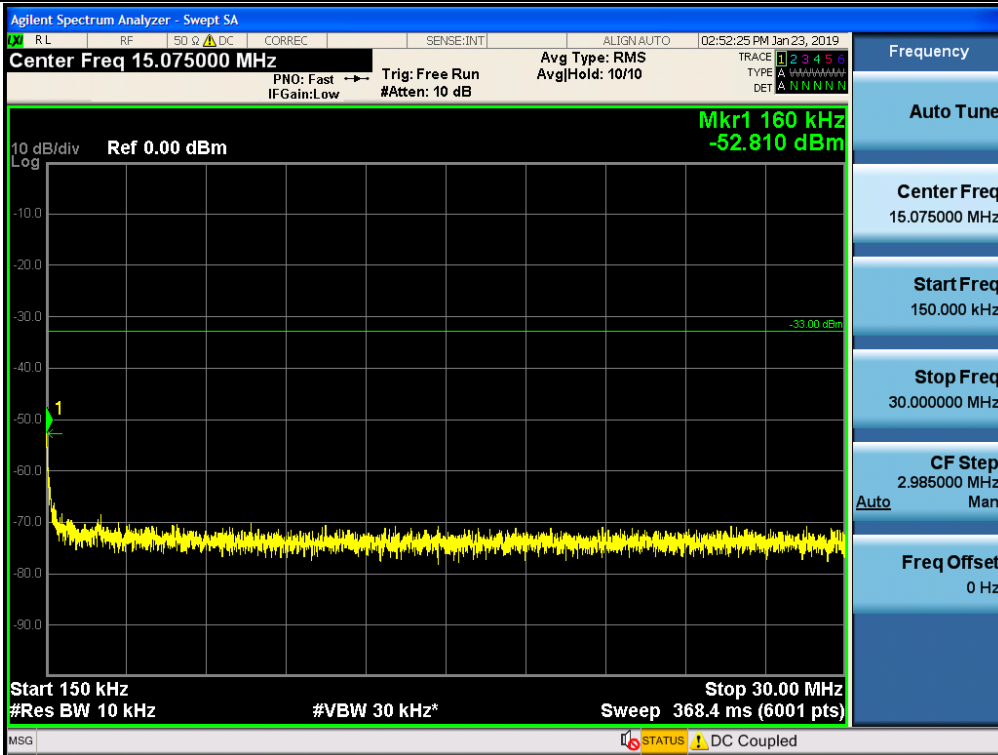

Spurious / Broadband PCS / Downlink / LTE 5 MHz / Middle / Low edge - 10.1 MHz ~ Low edge - 100 kHz

Spurious / Broadband PCS / Downlink / LTE 5 MHz / Middle / High Edge + 1 MHz ~ High Edge + 11 MHz

Spurious / Broadband PCS / Downlink / LTE 5 MHz / Middle / High Edge + 11 MHz ~ 10 GHz

Spurious / Broadband PCS / Downlink / LTE 5 MHz / High / 9 kHz ~ 150 kHz

Spurious / Broadband PCS / Downlink / LTE 5 MHz / High / 150 kHz ~ 30 MHz

Spurious / Broadband PCS / Downlink / LTE 5 MHz / High / 30 MHz ~ Low edge - 10.1 MHz