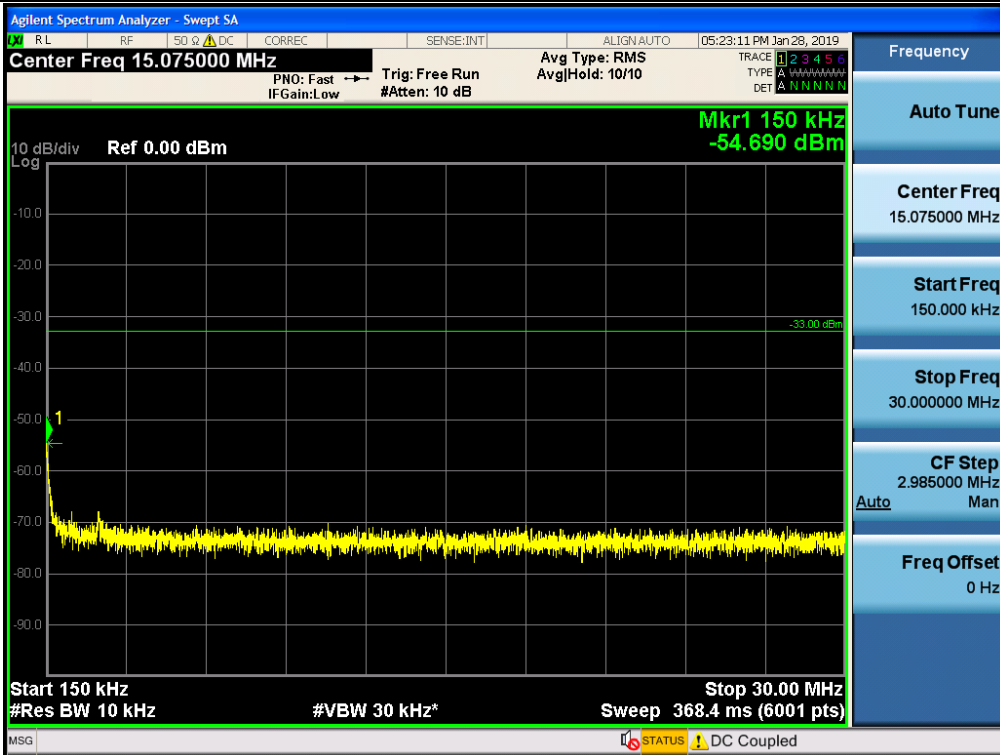

Spurious / Broadband PCS / Downlink / LTE 10 MHz / High / 30 MHz ~ Low edge - 10.1 MHz

Spurious / Broadband PCS / Downlink / LTE 10 MHz / High / Low edge - 10.1 MHz ~ Low edge - 100 kHz

Spurious / Broadband PCS / Downlink / LTE 10 MHz / High / High Edge + 1 MHz ~ High Edge + 11 MHz

Spurious / Broadband PCS / Downlink / LTE 10 MHz / High / High Edge + 11 MHz ~ 10 GHz

Spurious / Broadband PCS / Downlink / LTE 20 MHz / Low / 9 kHz ~ 150 kHz

Spurious / Broadband PCS / Downlink / LTE 20 MHz / Low / 150 kHz ~ 30 MHz

Spurious / Broadband PCS / Downlink / LTE 20 MHz / Low / 30 MHz ~ Low edge - 10.1 MHz

Spurious / Broadband PCS / Downlink / LTE 20 MHz / Low / Low edge - 10.1 MHz ~ Low edge - 100 kHz

Spurious / Broadband PCS / Downlink / LTE 20 MHz / Low / High Edge + 1 MHz ~ High Edge + 11 MHz