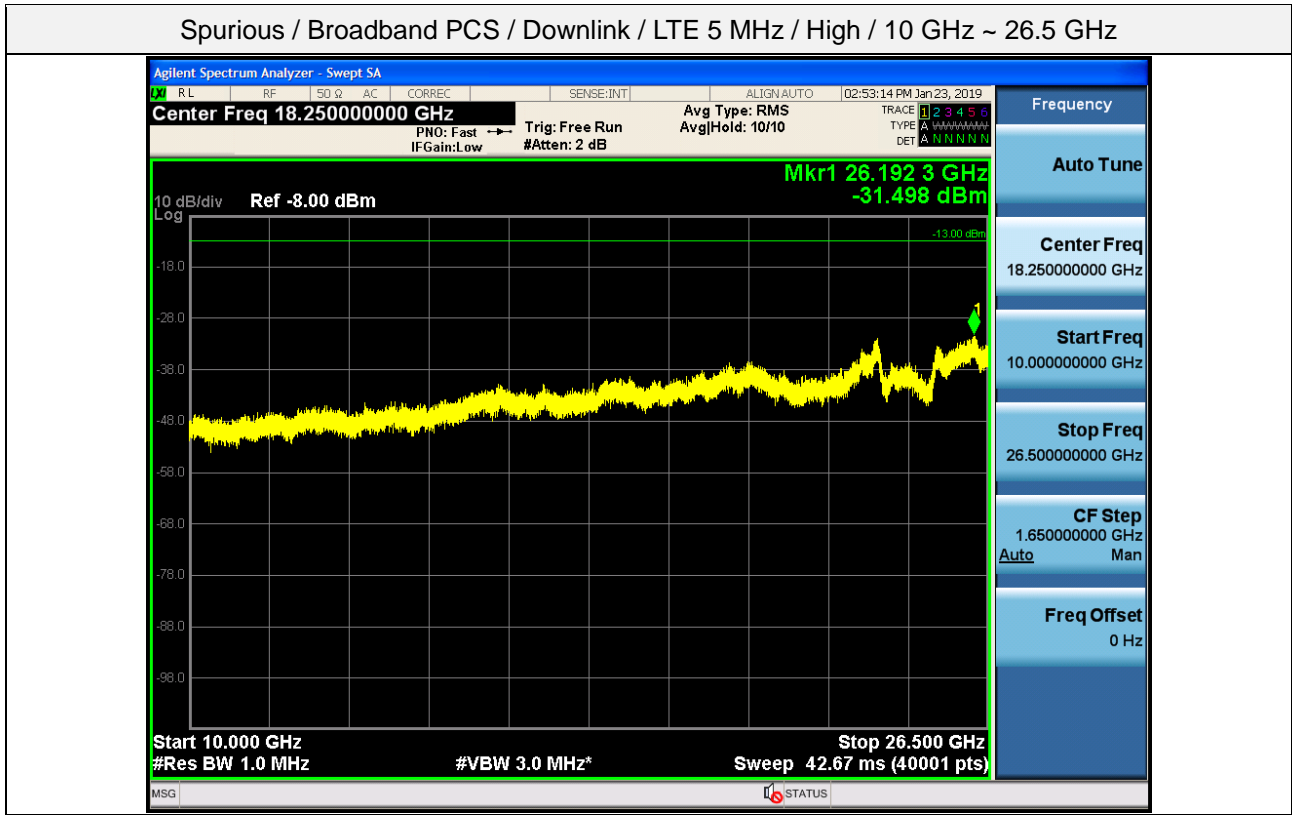

Spurious / Broadband PCS / Downlink / LTE 5 MHz / High / 9 kHz ~ 150 kHz

Spurious / Broadband PCS / Downlink / LTE 5 MHz / High / 150 kHz ~ 30 MHz

Spurious / Broadband PCS / Downlink / LTE 5 MHz / High / 30 MHz ~ Low edge - 10.1 MHz

Spurious / Broadband PCS / Downlink / LTE 5 MHz / High / Low edge - 10.1 MHz ~ Low edge - 100 kHz

Spurious / Broadband PCS / Downlink / LTE 5 MHz / High / High Edge + 1 MHz ~ High Edge + 11 MHz

Spurious / Broadband PCS / Downlink / LTE 5 MHz / High / High Edge + 11 MHz ~ 10 GHz

Spurious / Broadband PCS / Downlink / LTE 10 MHz / Low / 9 kHz ~ 150 kHz

Spurious / Broadband PCS / Downlink / LTE 10 MHz / Low / 150 kHz ~ 30 MHz

Spurious / Broadband PCS / Downlink / LTE 10 MHz / Low / 30 MHz ~ Low edge - 10.1 MHz

Spurious / Broadband PCS / Downlink / LTE 10 MHz / Low / Low edge - 10.1 MHz ~ Low edge - 100 kHz

Spurious / Broadband PCS / Downlink / LTE 10 MHz / Low / High Edge + 1 MHz ~ High Edge + 11 MHz

Spurious / Broadband PCS / Downlink / LTE 10 MHz / Low / High Edge + 11 MHz ~ 10 GHz