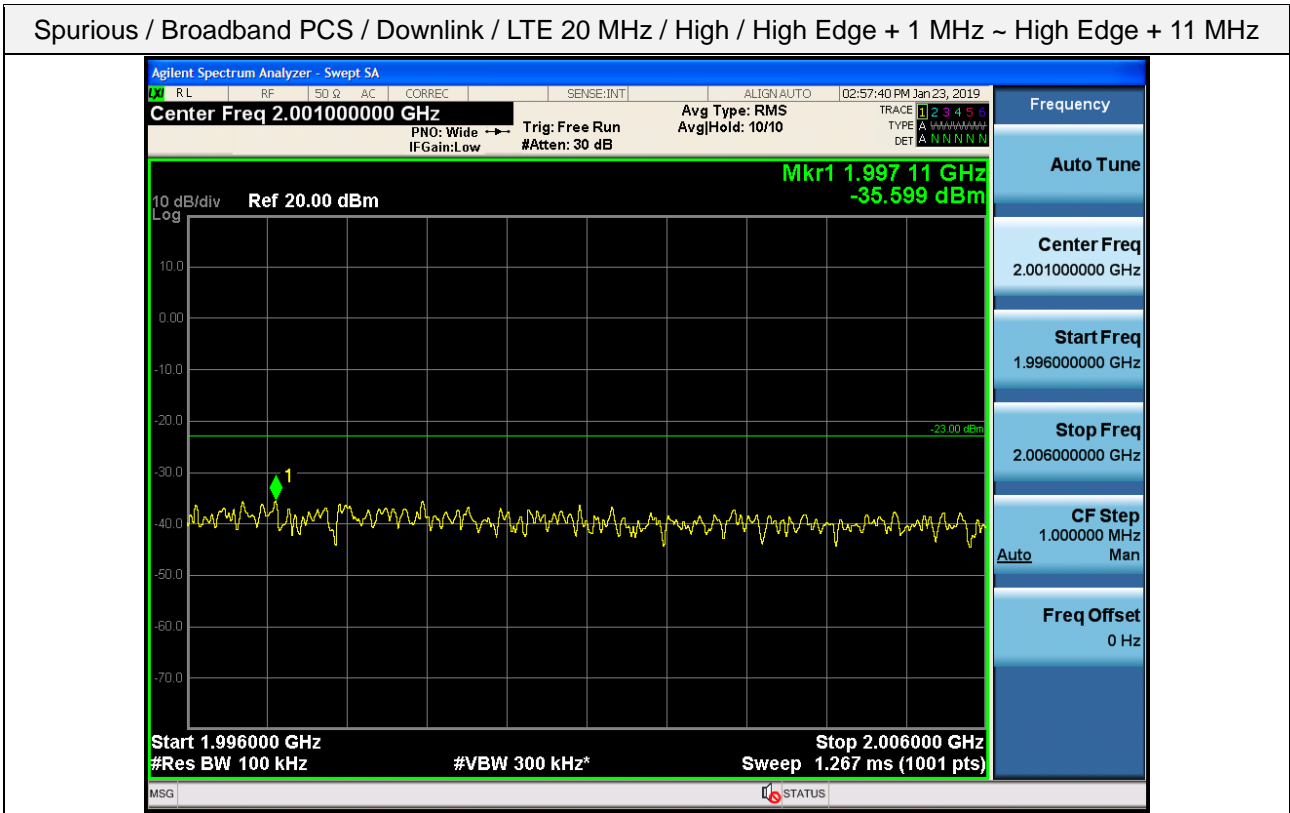

Spurious / Broadband PCS / Downlink / LTE 20 MHz / Middle / High Edge + 1 MHz ~ High Edge + 11 MHz

Spurious / Broadband PCS / Downlink / LTE 20 MHz / Middle / High Edge + 11 MHz ~ 10 GHz

Spurious / Broadband PCS / Downlink / LTE 20 MHz / High / 9 kHz ~ 150 kHz

Spurious / Broadband PCS / Downlink / LTE 20 MHz / High / 150 kHz ~ 30 MHz

Spurious / Broadband PCS / Downlink / LTE 20 MHz / High / 30 MHz ~ Low edge - 10.1 MHz

Spurious / Broadband PCS / Downlink / LTE 20 MHz / High / Low edge - 10.1 MHz ~ Low edge - 100 kHz

Spurious / Broadband PCS / Downlink / LTE 20 MHz / High / High Edge + 1 MHz ~ High Edge + 11 MHz

Spurious / Broadband PCS / Downlink / LTE 20 MHz / High / High Edge + 11 MHz ~ 10 GHz

Spurious / AWS1+3 / Downlink / LTE 5 MHz / Low / 9 kHz ~ 150 kHz

Spurious / AWS1+3 / Downlink / LTE 5 MHz / Low / 150 kHz ~ 30 MHz

Spurious / AWS1+3 / Downlink / LTE 5 MHz / Low / 30 MHz ~ Low edge - 10.1 MHz

Spurious / AWS1+3 / Downlink / LTE 5 MHz / Low / Low edge - 10.1 MHz ~ Low edge - 100 kHz