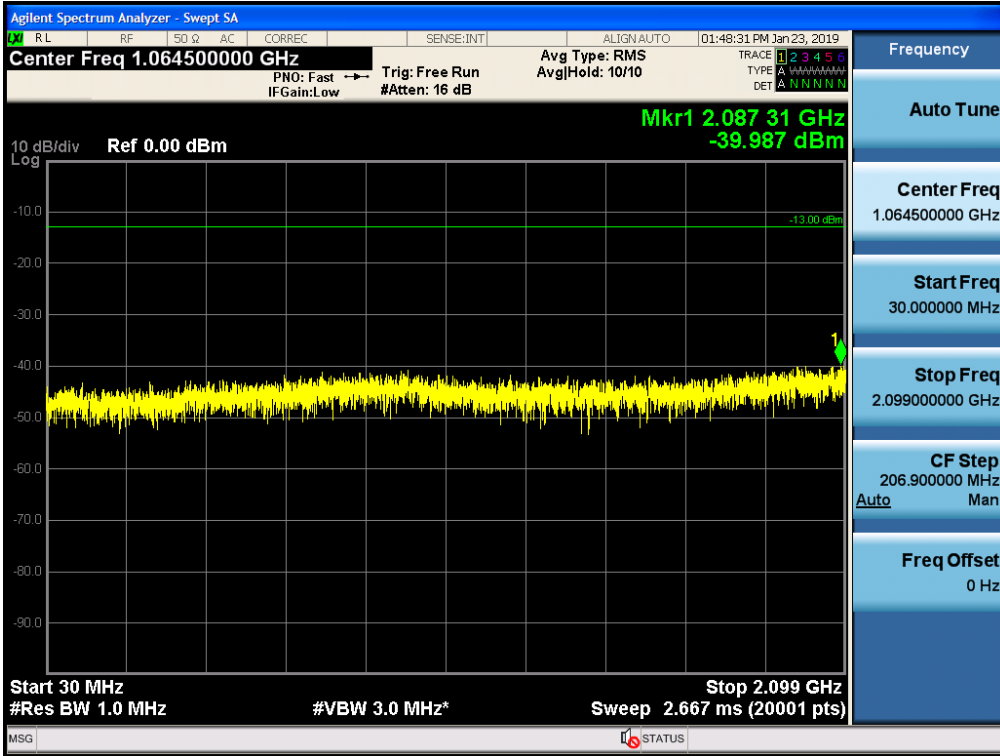

Spurious / Broadband PCS / Downlink / LTE 20 MHz / High / 150 kHz ~ 30 MHz

Spurious / Broadband PCS / Downlink / LTE 20 MHz / High / 30 MHz ~ Low edge - 10.1 MHz

Spurious / Broadband PCS / Downlink / LTE 20 MHz / High / Low edge - 10.1 MHz ~ Low edge - 100 kHz

Spurious / Broadband PCS / Downlink / LTE 20 MHz / High / High Edge + 1 MHz ~ High Edge + 11 MHz

Spurious / Broadband PCS / Downlink / LTE 20 MHz / High / High Edge + 11 MHz ~ 10 GHz

Spurious / AWS1+3 / Downlink / LTE 5 MHz / Low / 9 kHz ~ 150 kHz

Spurious / AWS1+3 / Downlink / LTE 5 MHz / Low / 150 kHz ~ 30 MHz

Spurious / AWS1+3 / Downlink / LTE 5 MHz / Low / 30 MHz ~ Low edge - 10.1 MHz

Spurious / AWS1+3 / Downlink / LTE 5 MHz / Low / Low edge - 10.1 MHz ~ Low edge - 100 kHz

Spurious / AWS1+3 / Downlink / LTE 5 MHz / Low / High Edge + 1 MHz ~ High Edge + 11 MHz

Spurious / AWS1+3 / Downlink / LTE 5 MHz / Low / High Edge + 11 MHz ~ 10 GHz

Spurious / AWS1+3 / Downlink / LTE 5 MHz / Middle / 9 kHz ~ 150 kHz