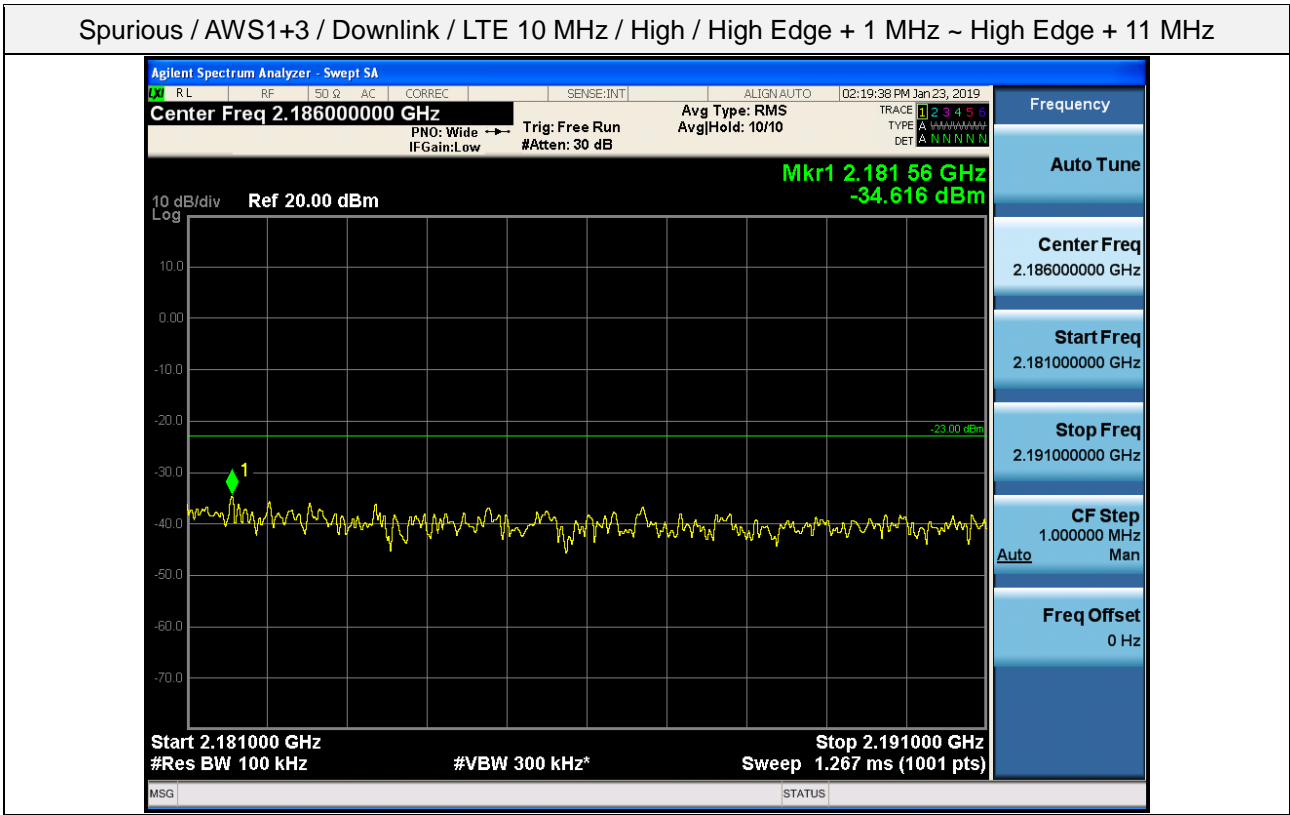

Spurious / AWS1+3 / Downlink / LTE 10 MHz / Middle / High Edge + 1 MHz ~ High Edge + 11 MHz

Spurious / AWS1+3 / Downlink / LTE 10 MHz / Middle / High Edge + 11 MHz ~ 10 GHz

Spurious / AWS1+3 / Downlink / LTE 10 MHz / Middle / 10 GHz ~ 26.5 GHz

Spurious / AWS1+3 / Downlink / LTE 10 MHz / High / 9 kHz ~ 150 kHz

Spurious / AWS1+3 / Downlink / LTE 10 MHz / High / 150 kHz ~ 30 MHz

Spurious / AWS1+3 / Downlink / LTE 10 MHz / High / 30 MHz ~ Low edge - 10.1 MHz

Spurious / AWS1+3 / Downlink / LTE 10 MHz / High / Low edge - 10.1 MHz ~ Low edge - 100 kHz

Spurious / AWS1+3 / Downlink / LTE 10 MHz / High / High Edge + 1 MHz ~ High Edge + 11 MHz

Spurious / AWS1+3 / Downlink / LTE 10 MHz / High / High Edge + 11 MHz ~ 10 GHz

Spurious / AWS1+3 / Downlink / LTE 20 MHz / Low / 9 kHz ~ 150 kHz

Spurious / AWS1+3 / Downlink / LTE 20 MHz / Low / 150 kHz ~ 30 MHz

Spurious / AWS1+3 / Downlink / LTE 20 MHz / Low / 30 MHz ~ Low edge - 10.1 MHz