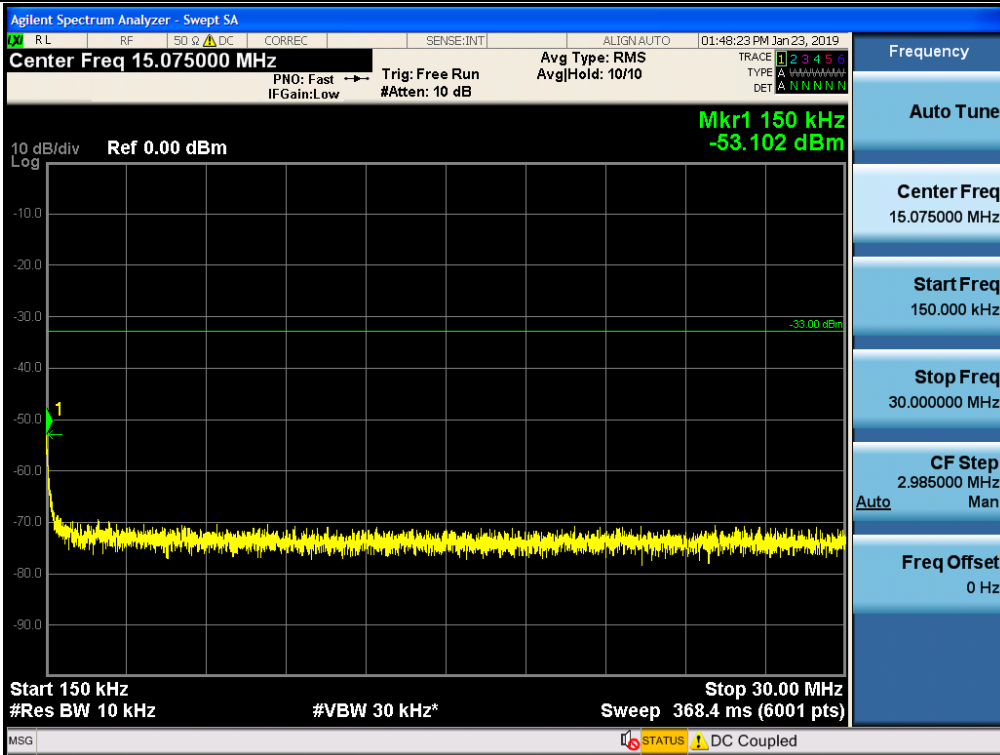

Spurious / Broadband PCS / Downlink / LTE 20 MHz / High / 150 kHz ~ 30 MHz

Spurious / Broadband PCS / Downlink / LTE 20 MHz / High / 30 MHz ~ Low edge - 10.1 MHz

Spurious / Broadband PCS / Downlink / LTE 20 MHz / High / Low edge - 10.1 MHz ~ Low edge - 100 kHz

Spurious / Broadband PCS / Downlink / LTE 20 MHz / High / High Edge + 1 MHz ~ High Edge + 11 MHz

Spurious / Broadband PCS / Downlink / LTE 20 MHz / High / High Edge + 11 MHz ~ 10 GHz

Spurious / AWS1+3 / Downlink / LTE 5 MHz / Low / 9 kHz ~ 150 kHz

Spurious / AWS1+3 / Downlink / LTE 5 MHz / Low / 150 kHz ~ 30 MHz

Spurious / AWS1+3 / Downlink / LTE 5 MHz / Low / 30 MHz ~ Low edge - 10.1 MHz

Spurious / AWS1+3 / Downlink / LTE 5 MHz / Low / Low edge - 10.1 MHz ~ Low edge - 100 kHz

Spurious / AWS1+3 / Downlink / LTE 5 MHz / Low / High Edge + 1 MHz ~ High Edge + 11 MHz

Spurious / AWS1+3 / Downlink / LTE 5 MHz / Low / High Edge + 11 MHz ~ 10 GHz

Spurious / AWS1+3 / Downlink / LTE 5 MHz / Middle / 9 kHz ~ 150 kHz