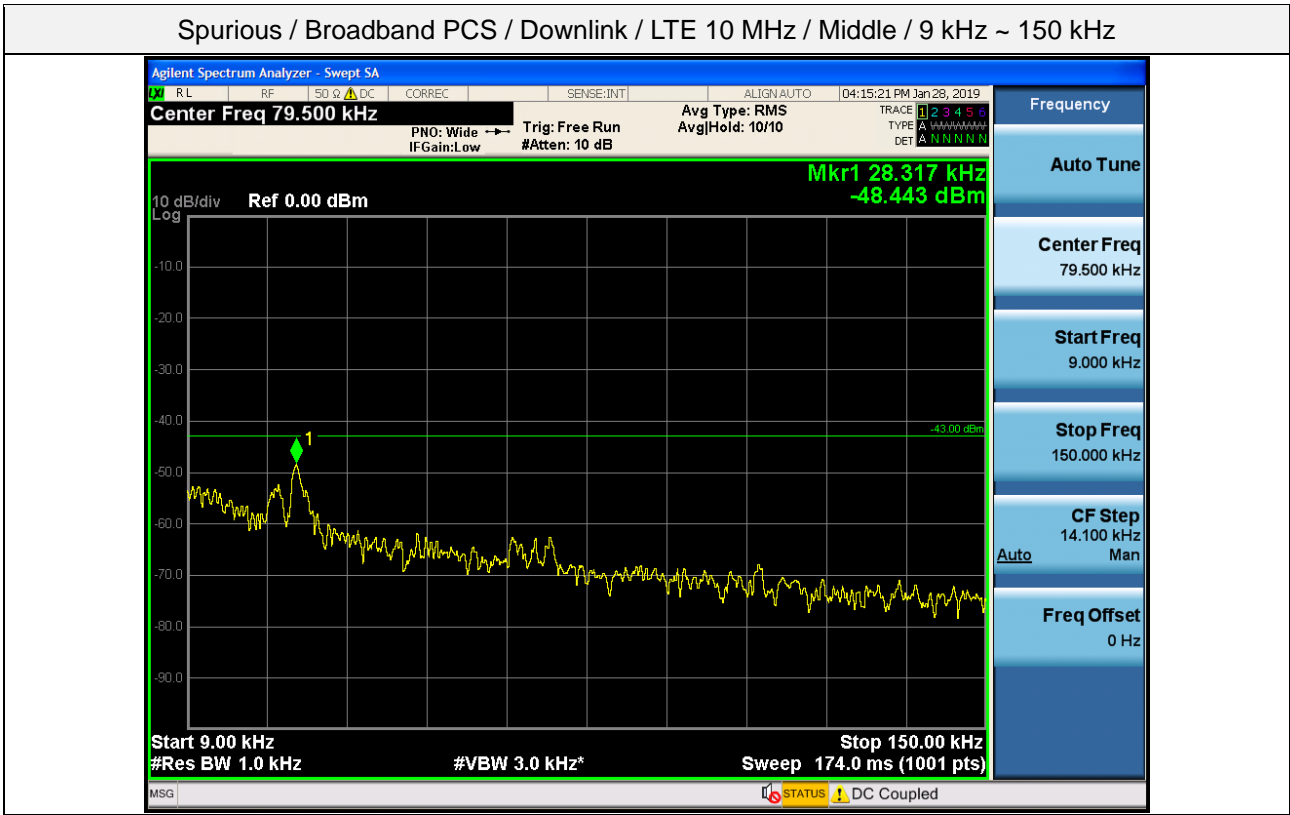

Spurious / Broadband PCS / Downlink / LTE 10 MHz / Low / 9 kHz ~ 150 kHz

Spurious / Broadband PCS / Downlink / LTE 10 MHz / Low / 150 kHz ~ 30 MHz

Spurious / Broadband PCS / Downlink / LTE 10 MHz / Low / 30 MHz ~ Low edge - 10.1 MHz

Spurious / Broadband PCS / Downlink / LTE 10 MHz / Low / Low edge - 10.1 MHz ~ Low edge - 100 kHz

Spurious / Broadband PCS / Downlink / LTE 10 MHz / Low / High Edge + 1 MHz ~ High Edge + 11 MHz

Spurious / Broadband PCS / Downlink / LTE 10 MHz / Low / High Edge + 11 MHz ~ 10 GHz

Spurious / Broadband PCS / Downlink / LTE 10 MHz / Middle / 30 MHz ~ Low edge - 10.1 MHz

Spurious / Broadband PCS / Downlink / LTE 10 MHz / Middle / Low edge - 10.1 MHz ~ Low edge - 100 kHz

Spurious / Broadband PCS / Downlink / LTE 10 MHz / Middle / High Edge + 1 MHz ~ High Edge + 11 MHz

Spurious / Broadband PCS / Downlink / LTE 10 MHz / Middle / High Edge + 11 MHz ~ 10 GHz

Spurious / Broadband PCS / Downlink / LTE 10 MHz / High / 9 kHz ~ 150 kHz

Spurious / Broadband PCS / Downlink / LTE 10 MHz / High / 150 kHz ~ 30 MHz