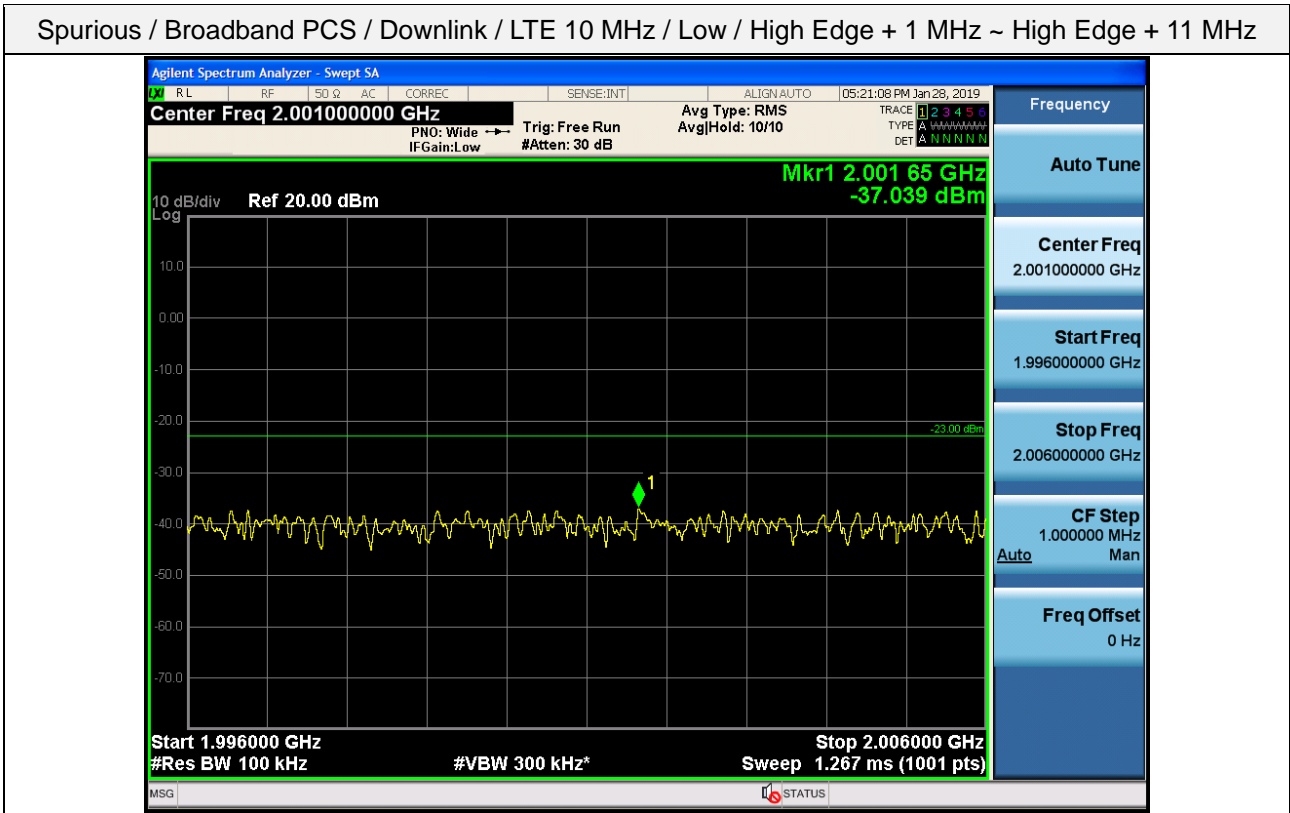

Spurious / Broadband PCS / Downlink / LTE 5 MHz / High / Low edge - 10.1 MHz ~ Low edge - 100 kHz

Spurious / Broadband PCS / Downlink / LTE 5 MHz / High / High Edge + 1 MHz ~ High Edge + 11 MHz

Spurious / Broadband PCS / Downlink / LTE 5 MHz / High / High Edge + 11 MHz ~ 10 GHz

Spurious / Broadband PCS / Downlink / LTE 10 MHz / Low / 9 kHz ~ 150 kHz

Spurious / Broadband PCS / Downlink / LTE 10 MHz / Low / 150 kHz ~ 30 MHz

Spurious / Broadband PCS / Downlink / LTE 10 MHz / Low / 30 MHz ~ Low edge - 10.1 MHz

Spurious / Broadband PCS / Downlink / LTE 10 MHz / Low / Low edge - 10.1 MHz ~ Low edge - 100 kHz

Spurious / Broadband PCS / Downlink / LTE 10 MHz / Low / High Edge + 1 MHz ~ High Edge + 11 MHz

Spurious / Broadband PCS / Downlink / LTE 10 MHz / Low / High Edge + 11 MHz ~ 10 GHz