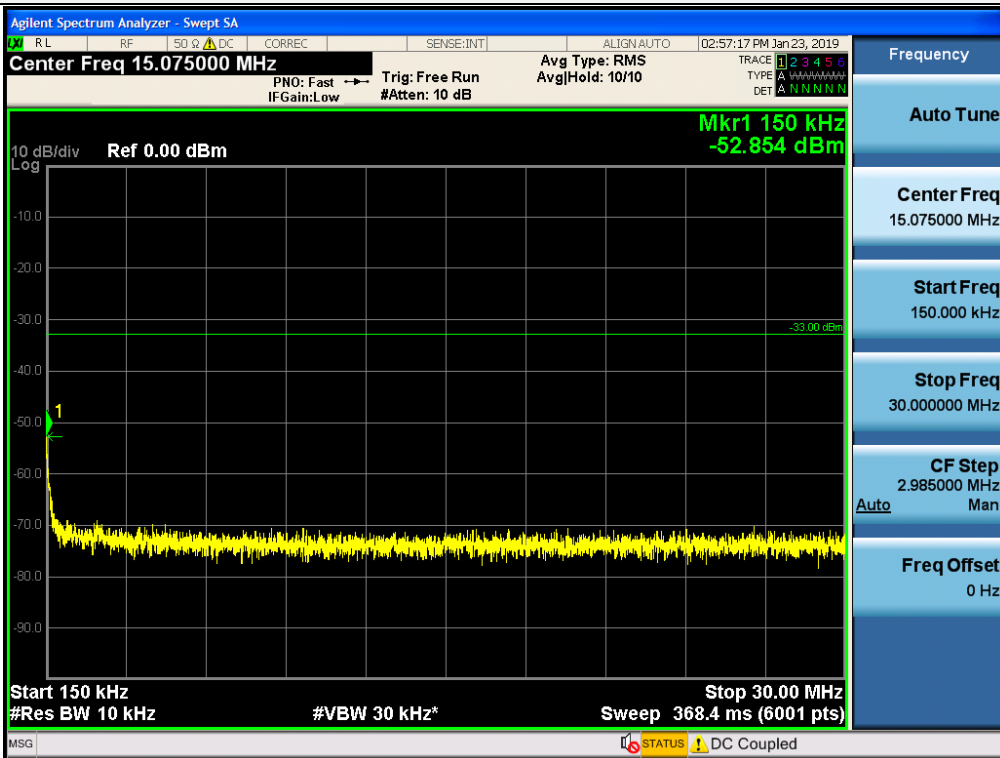

Spurious / Broadband PCS / Downlink / LTE 20 MHz / Low / High Edge + 11 MHz ~ 10 GHz

Spurious / Broadband PCS / Downlink / LTE 20 MHz / Middle / 30 MHz ~ Low edge - 10.1 MHz

Spurious / Broadband PCS / Downlink / LTE 20 MHz / Middle / Low edge - 10.1 MHz ~ Low edge - 100 kHz

Spurious / Broadband PCS / Downlink / LTE 20 MHz / Middle / High Edge + 1 MHz ~ High Edge + 11 MHz

Spurious / Broadband PCS / Downlink / LTE 20 MHz / Middle / High Edge + 11 MHz ~ 10 GHz

Spurious / Broadband PCS / Downlink / LTE 20 MHz / High / 9 kHz ~ 150 kHz

Spurious / Broadband PCS / Downlink / LTE 20 MHz / High / 150 kHz ~ 30 MHz

Spurious / Broadband PCS / Downlink / LTE 20 MHz / High / 30 MHz ~ Low edge - 10.1 MHz

Spurious / Broadband PCS / Downlink / LTE 20 MHz / High / Low edge - 10.1 MHz ~ Low edge - 100 kHz