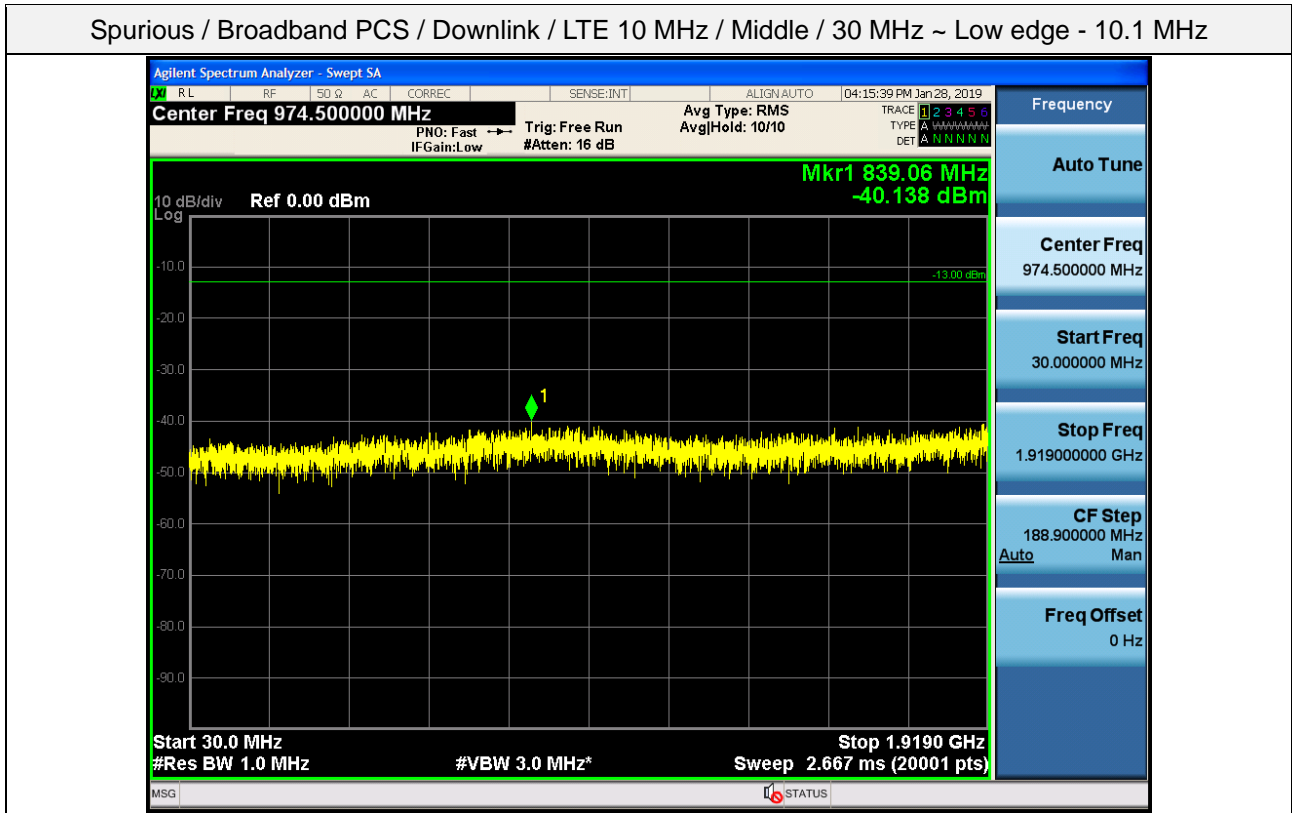

Spurious / Broadband PCS / Downlink / LTE 10 MHz / Low / 9 kHz ~ 150 kHz

Spurious / Broadband PCS / Downlink / LTE 10 MHz / Low / 150 kHz ~ 30 MHz

Spurious / Broadband PCS / Downlink / LTE 10 MHz / Low / 30 MHz ~ Low edge - 10.1 MHz

Spurious / Broadband PCS / Downlink / LTE 10 MHz / Low / Low edge - 10.1 MHz ~ Low edge - 100 kHz

Spurious / Broadband PCS / Downlink / LTE 10 MHz / Low / High Edge + 1 MHz ~ High Edge + 11 MHz

Spurious / Broadband PCS / Downlink / LTE 10 MHz / Low / High Edge + 11 MHz ~ 10 GHz

Spurious / Broadband PCS / Downlink / LTE 10 MHz / Middle / 30 MHz ~ Low edge - 10.1 MHz

Spurious / Broadband PCS / Downlink / LTE 10 MHz / Middle / Low edge - 10.1 MHz ~ Low edge - 100 kHz

Spurious / Broadband PCS / Downlink / LTE 10 MHz / Middle / High Edge + 1 MHz ~ High Edge + 11 MHz