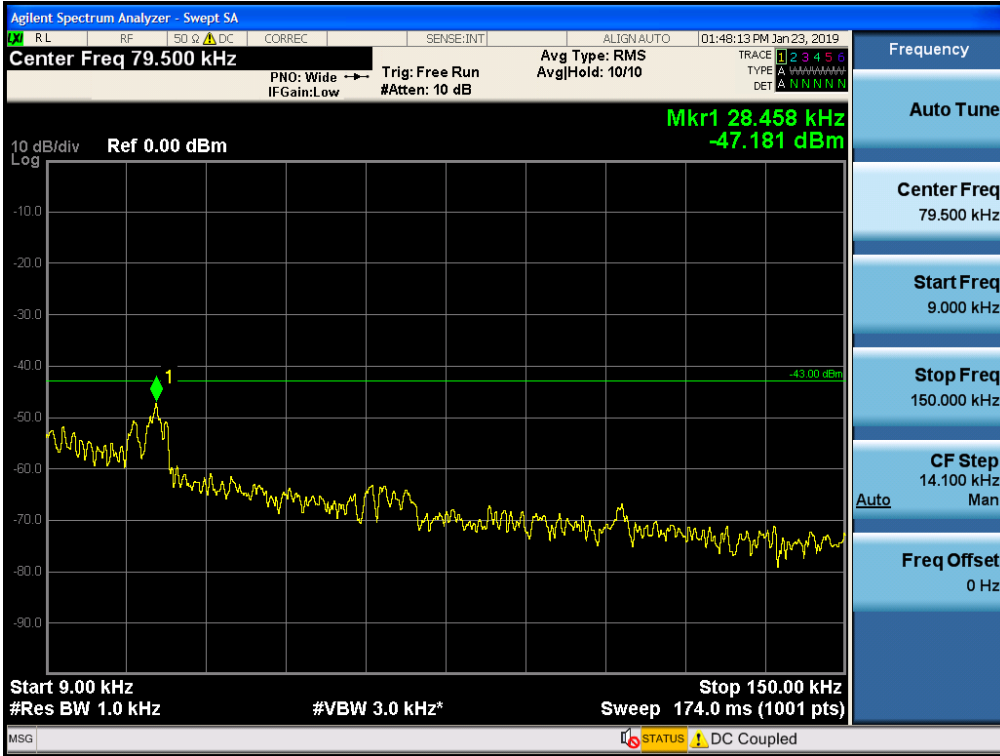

Spurious / Broadband PCS / Downlink / LTE 20 MHz / High / 150 kHz ~ 30 MHz

Spurious / Broadband PCS / Downlink / LTE 20 MHz / High / 30 MHz ~ Low edge - 10.1 MHz

Spurious / Broadband PCS / Downlink / LTE 20 MHz / High / Low edge - 10.1 MHz ~ Low edge - 100 kHz

Spurious / Broadband PCS / Downlink / LTE 20 MHz / High / High Edge + 1 MHz ~ High Edge + 11 MHz

Spurious / Broadband PCS / Downlink / LTE 20 MHz / High / High Edge + 11 MHz ~ 10 GHz

Spurious / AWS1+3 / Downlink / LTE 5 MHz / Low / 9 kHz ~ 150 kHz

Spurious / AWS1+3 / Downlink / LTE 5 MHz / Low / 150 kHz ~ 30 MHz

Spurious / AWS1+3 / Downlink / LTE 5 MHz / Low / 30 MHz ~ Low edge - 10.1 MHz

Spurious / AWS1+3 / Downlink / LTE 5 MHz / Low / Low edge - 10.1 MHz ~ Low edge - 100 kHz

Spurious / AWS1+3 / Downlink / LTE 5 MHz / Low / High Edge + 1 MHz ~ High Edge + 11 MHz

Spurious / AWS1+3 / Downlink / LTE 5 MHz / Low / High Edge + 11 MHz ~ 10 GHz

Spurious / AWS1+3 / Downlink / LTE 5 MHz / Middle / 9 kHz ~ 150 kHz