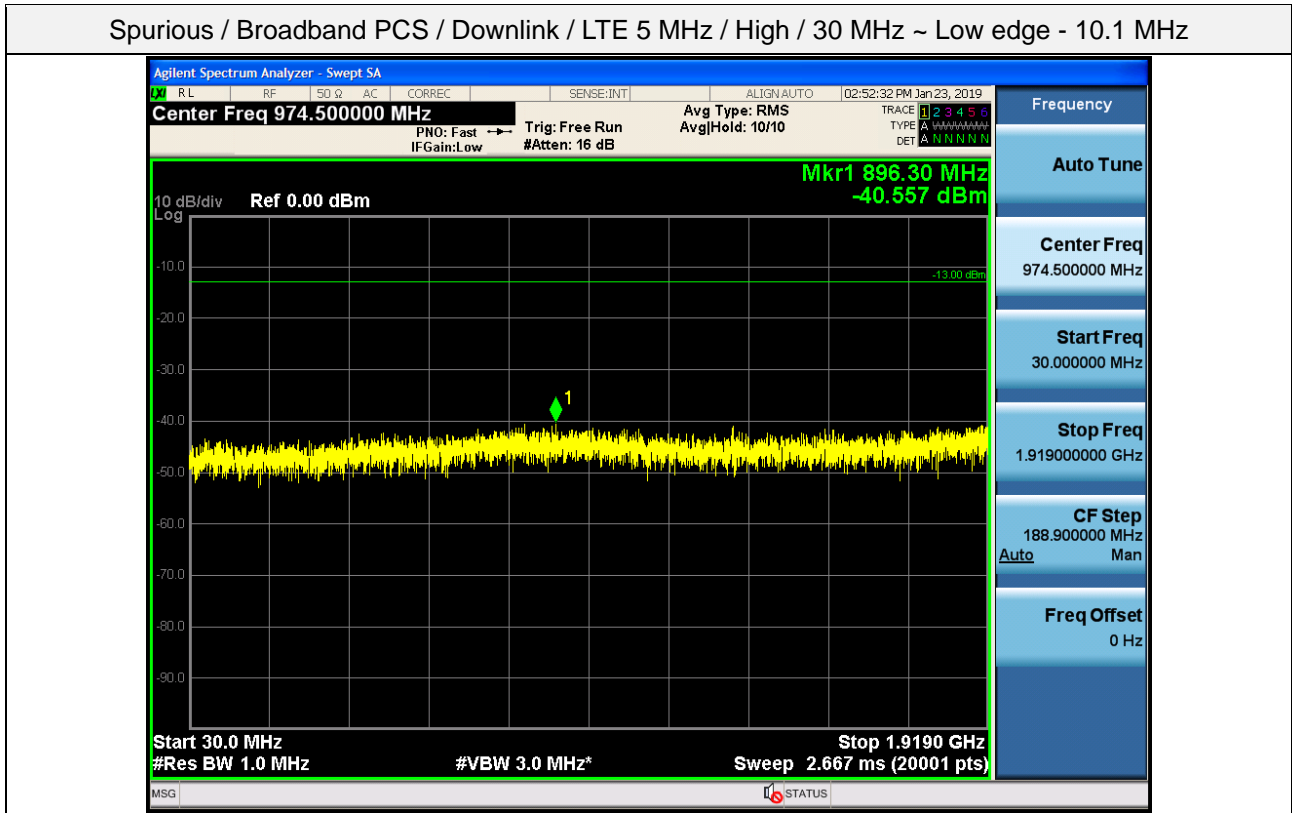

Spurious / Broadband PCS / Downlink / LTE 5 MHz / Middle / Low edge - 10.1 MHz ~ Low edge - 100 kHz

Spurious / Broadband PCS / Downlink / LTE 5 MHz / Middle / High Edge + 1 MHz ~ High Edge + 11 MHz

Spurious / Broadband PCS / Downlink / LTE 5 MHz / Middle / High Edge + 11 MHz ~ 10 GHz

Spurious / Broadband PCS / Downlink / LTE 5 MHz / High / 9 kHz ~ 150 kHz

Spurious / Broadband PCS / Downlink / LTE 5 MHz / High / 150 kHz ~ 30 MHz

Spurious / Broadband PCS / Downlink / LTE 5 MHz / High / 30 MHz ~ Low edge - 10.1 MHz

Spurious / Broadband PCS / Downlink / LTE 5 MHz / High / Low edge - 10.1 MHz ~ Low edge - 100 kHz

Spurious / Broadband PCS / Downlink / LTE 5 MHz / High / High Edge + 1 MHz ~ High Edge + 11 MHz

Spurious / Broadband PCS / Downlink / LTE 5 MHz / High / High Edge + 11 MHz ~ 10 GHz