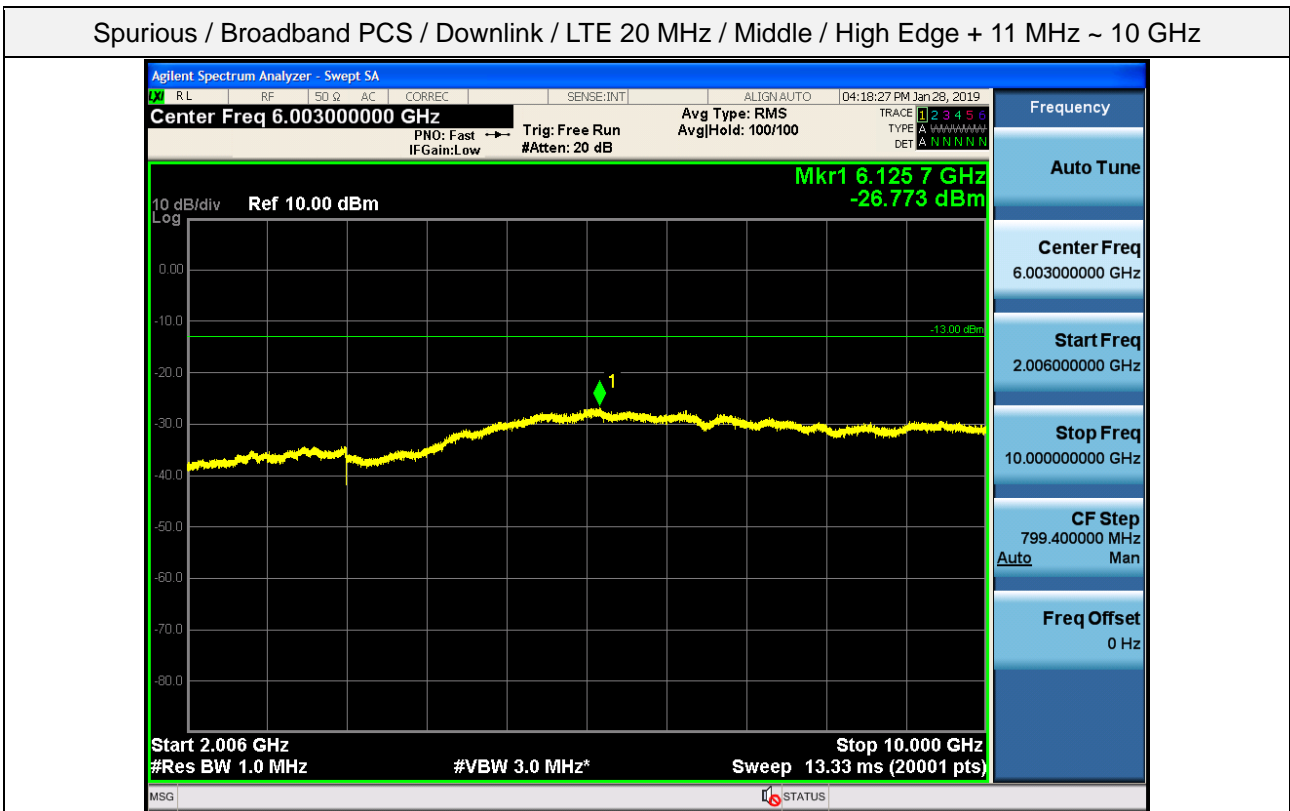

Spurious / Broadband PCS / Downlink / LTE 20 MHz / Low / 30 MHz ~ Low edge - 10.1 MHz

Spurious / Broadband PCS / Downlink / LTE 20 MHz / Low / Low edge - 10.1 MHz ~ Low edge - 100 kHz

Spurious / Broadband PCS / Downlink / LTE 20 MHz / Low / High Edge + 1 MHz ~ High Edge + 11 MHz

Spurious / Broadband PCS / Downlink / LTE 20 MHz / Low / High Edge + 11 MHz ~ 10 GHz

Spurious / Broadband PCS / Downlink / LTE 20 MHz / Middle / 30 MHz ~ Low edge - 10.1 MHz

Spurious / Broadband PCS / Downlink / LTE 20 MHz / Middle / Low edge - 10.1 MHz ~ Low edge - 100 kHz

Spurious / Broadband PCS / Downlink / LTE 20 MHz / Middle / High Edge + 1 MHz ~ High Edge + 11 MHz

Spurious / Broadband PCS / Downlink / LTE 20 MHz / Middle / High Edge + 11 MHz ~ 10 GHz

Spurious / Broadband PCS / Downlink / LTE 20 MHz / High / 9 kHz ~ 150 kHz

Spurious / Broadband PCS / Downlink / LTE 20 MHz / High / 150 kHz ~ 30 MHz

Spurious / Broadband PCS / Downlink / LTE 20 MHz / High / 30 MHz ~ Low edge - 10.1 MHz

Spurious / Broadband PCS / Downlink / LTE 20 MHz / High / Low edge - 10.1 MHz ~ Low edge - 100 kHz