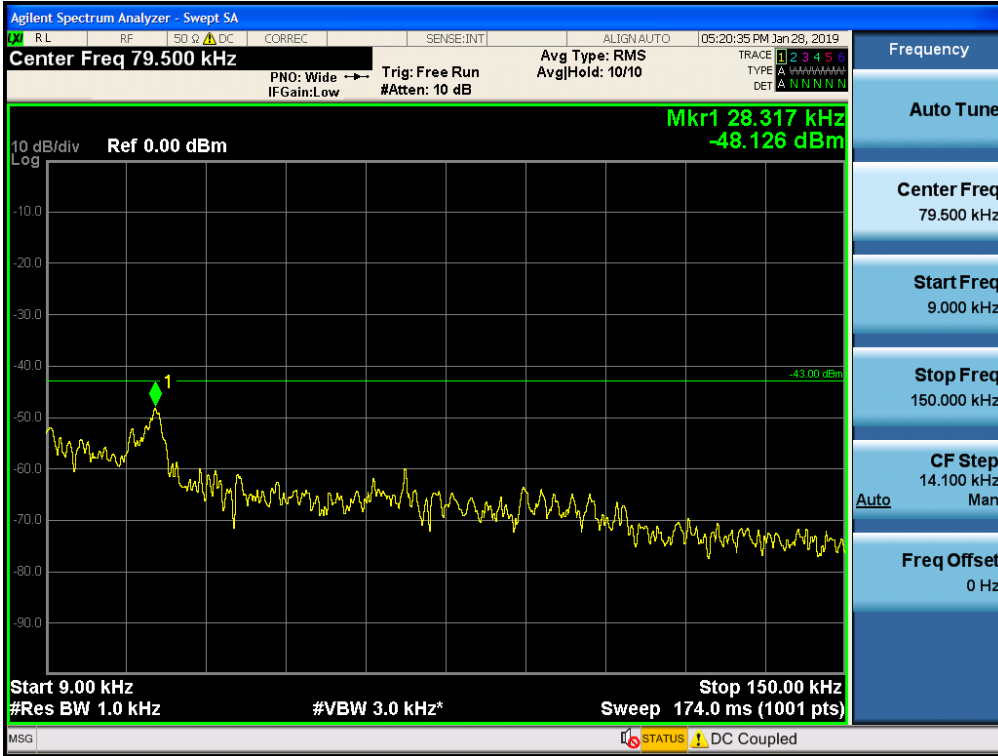

Spurious / Broadband PCS / Downlink / LTE 5 MHz / High / 9 kHz ~ 150 kHz

Spurious / Broadband PCS / Downlink / LTE 5 MHz / High / 150 kHz ~ 30 MHz

Spurious / Broadband PCS / Downlink / LTE 5 MHz / High / 30 MHz ~ Low edge - 10.1 MHz

Spurious / Broadband PCS / Downlink / LTE 5 MHz / High / Low edge - 10.1 MHz ~ Low edge - 100 kHz

Spurious / Broadband PCS / Downlink / LTE 5 MHz / High / High Edge + 1 MHz ~ High Edge + 11 MHz

Spurious / Broadband PCS / Downlink / LTE 5 MHz / High / High Edge + 11 MHz ~ 10 GHz

Spurious / Broadband PCS / Downlink / LTE 10 MHz / Low / 9 kHz ~ 150 kHz

Spurious / Broadband PCS / Downlink / LTE 10 MHz / Low / 150 kHz ~ 30 MHz

Spurious / Broadband PCS / Downlink / LTE 10 MHz / Low / 30 MHz ~ Low edge - 10.1 MHz

Spurious / Broadband PCS / Downlink / LTE 10 MHz / Low / Low edge - 10.1 MHz ~ Low edge - 100 kHz

Spurious / Broadband PCS / Downlink / LTE 10 MHz / Low / High Edge + 1 MHz ~ High Edge + 11 MHz

Spurious / Broadband PCS / Downlink / LTE 10 MHz / Low / High Edge + 11 MHz ~ 10 GHz