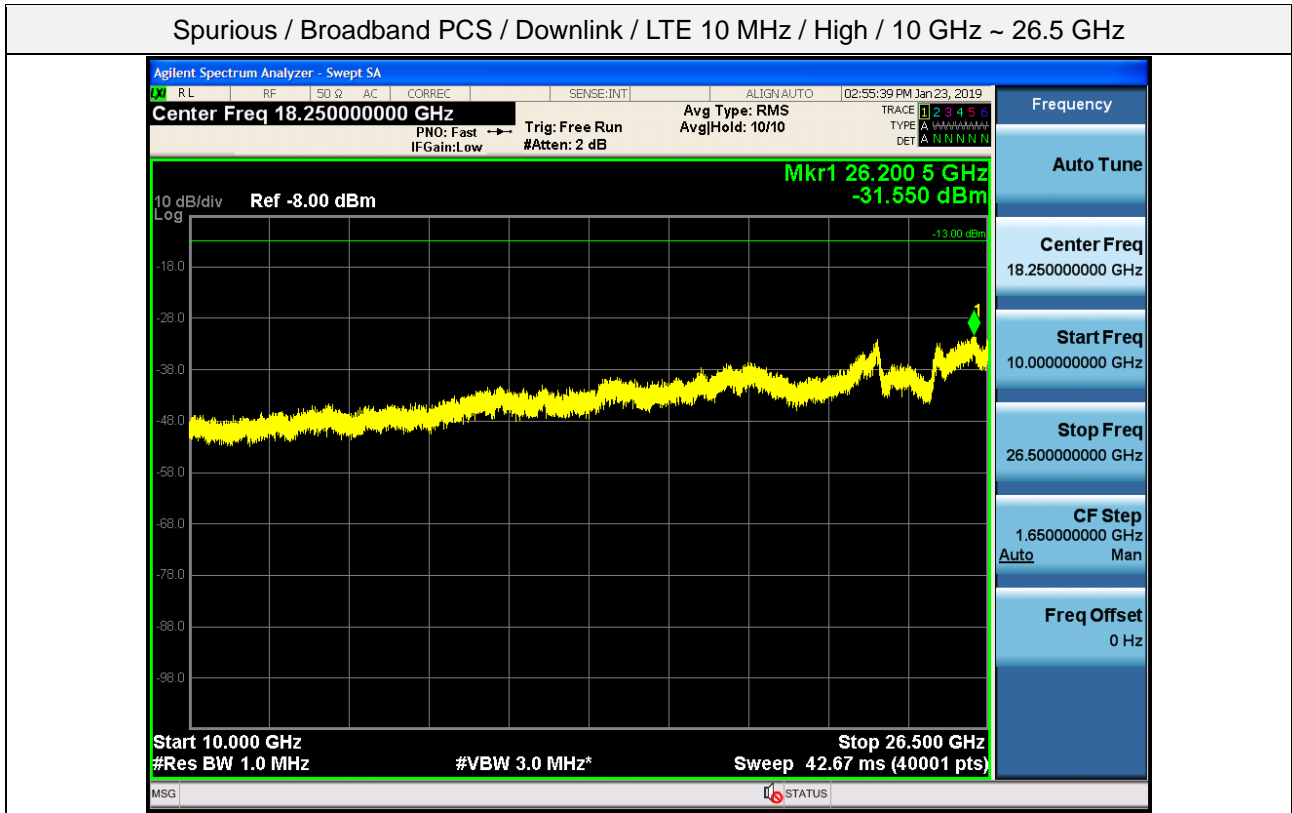

Spurious / Broadband PCS / Downlink / LTE 10 MHz / Middle / High Edge + 11 MHz ~ 10 GHz

Spurious / Broadband PCS / Downlink / LTE 10 MHz / High / 9 kHz ~ 150 kHz

Spurious / Broadband PCS / Downlink / LTE 10 MHz / High / 150 kHz ~ 30 MHz

Spurious / Broadband PCS / Downlink / LTE 10 MHz / High / 30 MHz ~ Low edge - 10.1 MHz

Spurious / Broadband PCS / Downlink / LTE 10 MHz / High / Low edge - 10.1 MHz ~ Low edge - 100 kHz

Spurious / Broadband PCS / Downlink / LTE 10 MHz / High / High Edge + 1 MHz ~ High Edge + 11 MHz

Spurious / Broadband PCS / Downlink / LTE 10 MHz / High / High Edge + 11 MHz ~ 10 GHz

Spurious / Broadband PCS / Downlink / LTE 20 MHz / Low / 9 kHz ~ 150 kHz

Spurious / Broadband PCS / Downlink / LTE 20 MHz / Low / 150 kHz ~ 30 MHz

Spurious / Broadband PCS / Downlink / LTE 20 MHz / Low / 30 MHz ~ Low edge - 10.1 MHz

Spurious / Broadband PCS / Downlink / LTE 20 MHz / Low / Low edge - 10.1 MHz ~ Low edge - 100 kHz

Spurious / Broadband PCS / Downlink / LTE 20 MHz / Low / High Edge + 1 MHz ~ High Edge + 11 MHz