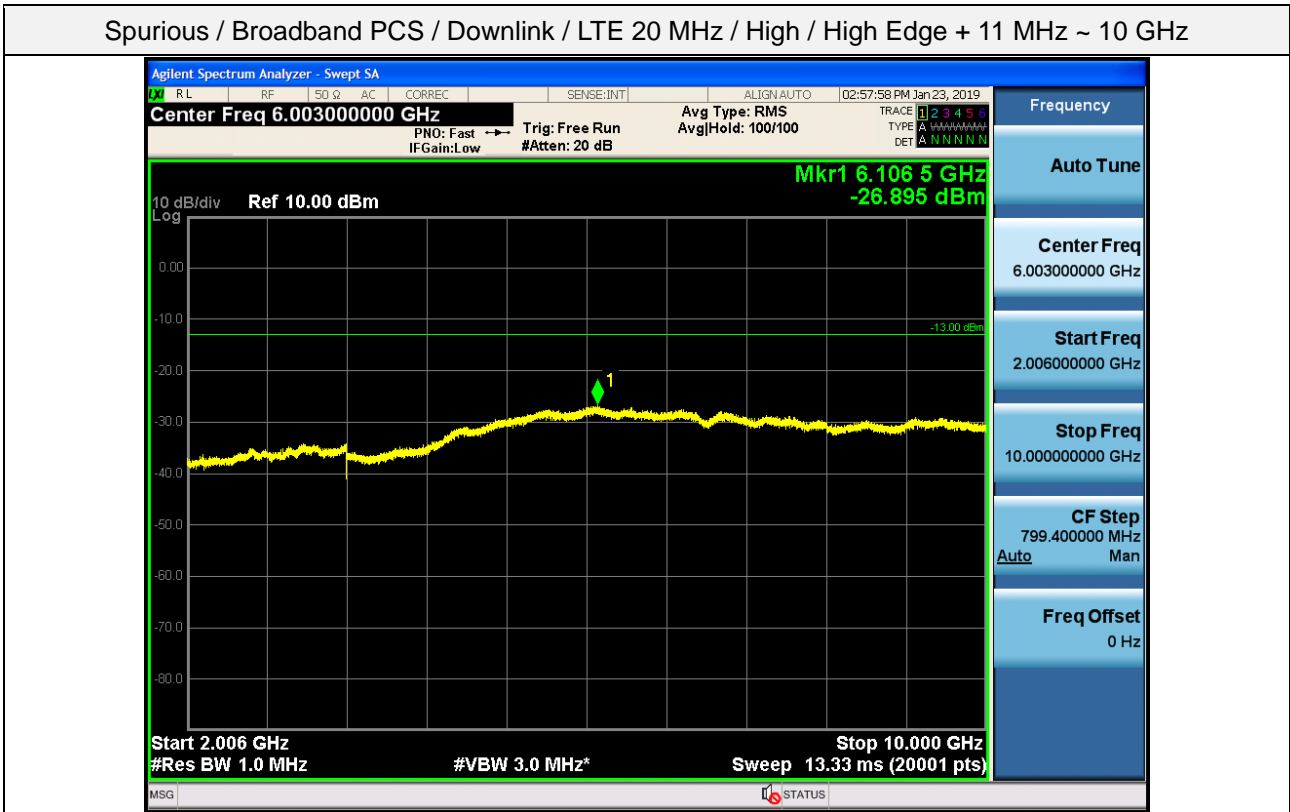

Spurious / Broadband PCS / Downlink / LTE 20 MHz / Middle / High Edge + 1 MHz ~ High Edge + 11 MHz

Spurious / Broadband PCS / Downlink / LTE 20 MHz / Middle / High Edge + 11 MHz ~ 10 GHz

Spurious / Broadband PCS / Downlink / LTE 20 MHz / High / 9 kHz ~ 150 kHz

Spurious / Broadband PCS / Downlink / LTE 20 MHz / High / 150 kHz ~ 30 MHz

Spurious / Broadband PCS / Downlink / LTE 20 MHz / High / 30 MHz ~ Low edge - 10.1 MHz

Spurious / Broadband PCS / Downlink / LTE 20 MHz / High / Low edge - 10.1 MHz ~ Low edge - 100 kHz

Spurious / Broadband PCS / Downlink / LTE 20 MHz / High / High Edge + 1 MHz ~ High Edge + 11 MHz

Spurious / Broadband PCS / Downlink / LTE 20 MHz / High / High Edge + 11 MHz ~ 10 GHz

Spurious / AWS1+3 / Downlink / LTE 5 MHz / Low / 9 kHz ~ 150 kHz

Spurious / AWS1+3 / Downlink / LTE 5 MHz / Low / 150 kHz ~ 30 MHz

Spurious / AWS1+3 / Downlink / LTE 5 MHz / Low / 30 MHz ~ Low edge - 10.1 MHz

Spurious / AWS1+3 / Downlink / LTE 5 MHz / Low / Low edge - 10.1 MHz ~ Low edge - 100 kHz