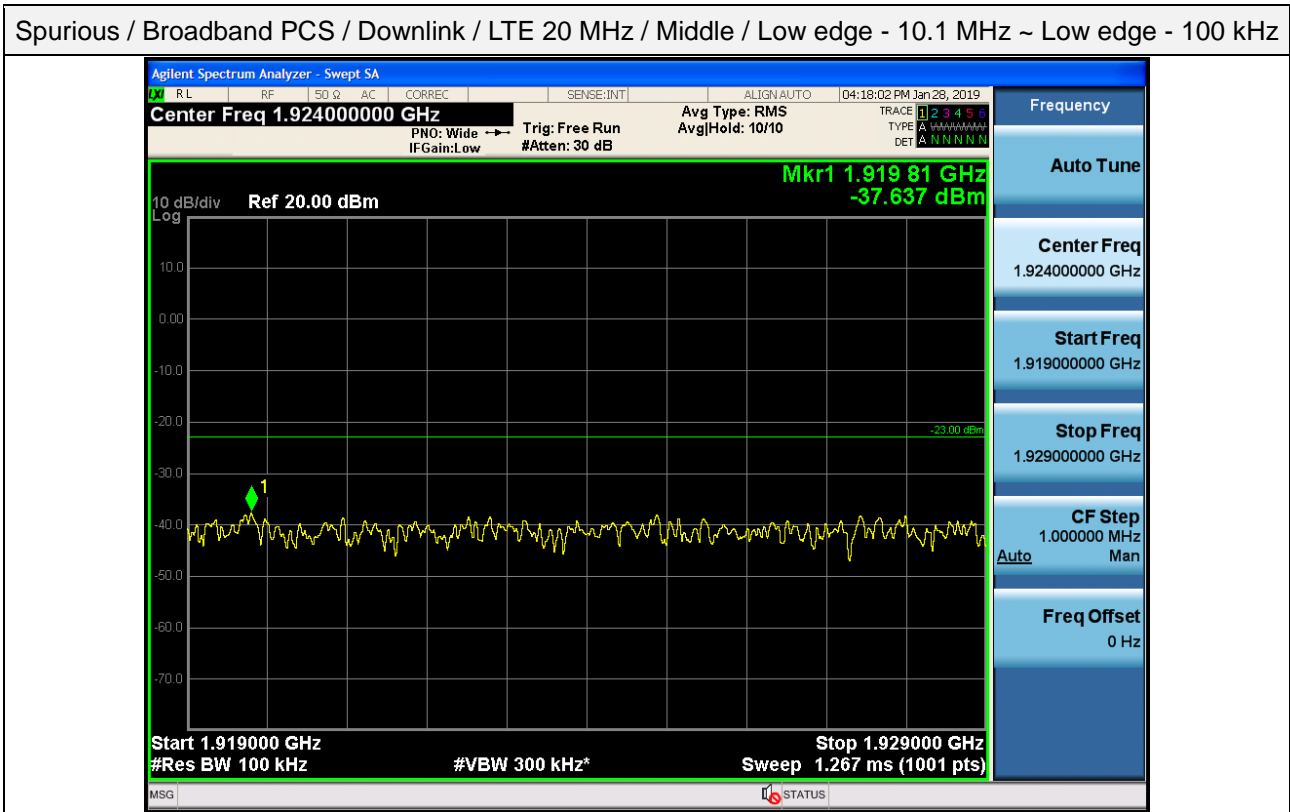

Spurious / Broadband PCS / Downlink / LTE 20 MHz / Low / 30 MHz ~ Low edge - 10.1 MHz

Spurious / Broadband PCS / Downlink / LTE 20 MHz / Low / Low edge - 10.1 MHz ~ Low edge - 100 kHz

Spurious / Broadband PCS / Downlink / LTE 20 MHz / Low / High Edge + 1 MHz ~ High Edge + 11 MHz

Spurious / Broadband PCS / Downlink / LTE 20 MHz / Low / High Edge + 11 MHz ~ 10 GHz

Spurious / Broadband PCS / Downlink / LTE 20 MHz / Middle / 30 MHz ~ Low edge - 10.1 MHz

Spurious / Broadband PCS / Downlink / LTE 20 MHz / Middle / Low edge - 10.1 MHz ~ Low edge - 100 kHz

Spurious / Broadband PCS / Downlink / LTE 20 MHz / Middle / High Edge + 1 MHz ~ High Edge + 11 MHz

Spurious / Broadband PCS / Downlink / LTE 20 MHz / Middle / High Edge + 11 MHz ~ 10 GHz

Spurious / Broadband PCS / Downlink / LTE 20 MHz / High / 9 kHz ~ 150 kHz