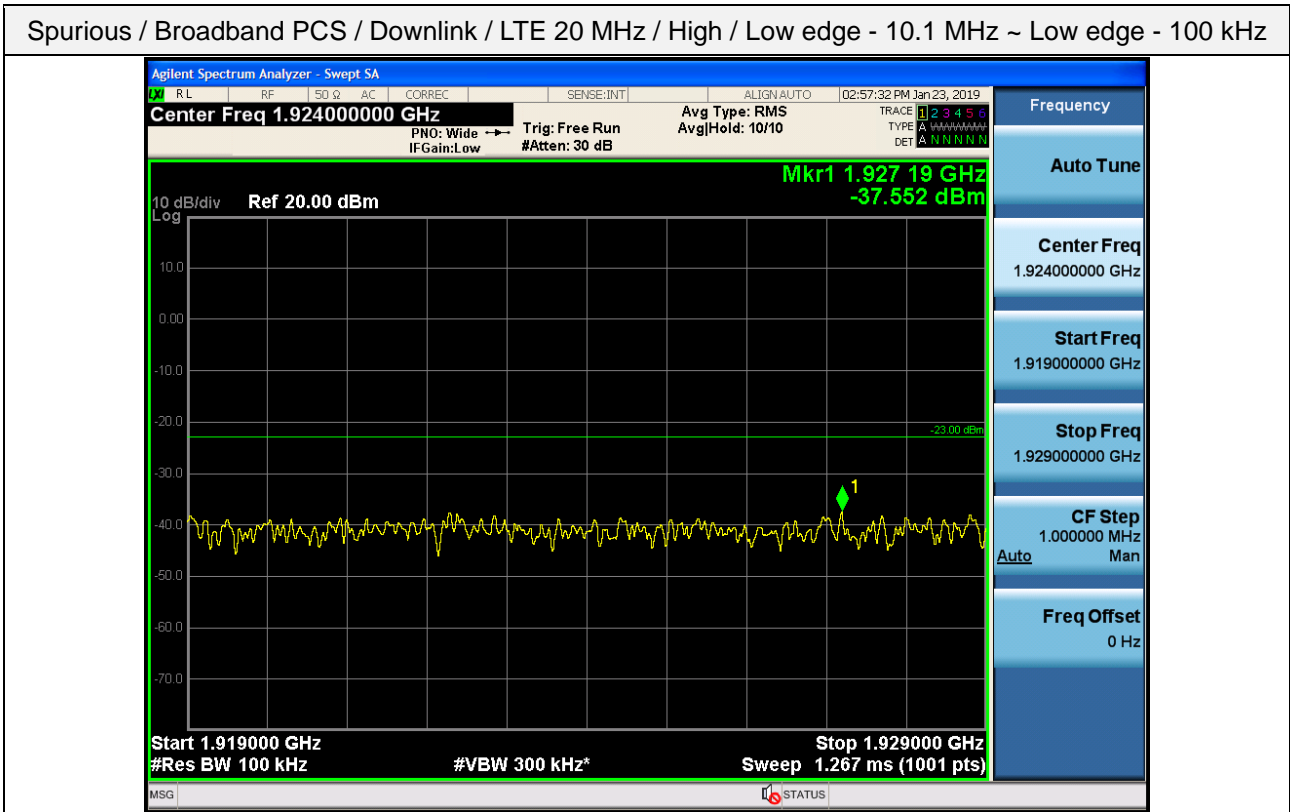

Spurious / Broadband PCS / Downlink / LTE 20 MHz / Low / High Edge + 11 MHz ~ 10 GHz

Spurious / Broadband PCS / Downlink / LTE 20 MHz / Middle / 30 MHz ~ Low edge - 10.1 MHz

Spurious / Broadband PCS / Downlink / LTE 20 MHz / Middle / Low edge - 10.1 MHz ~ Low edge - 100 kHz

Spurious / Broadband PCS / Downlink / LTE 20 MHz / Middle / High Edge + 1 MHz ~ High Edge + 11 MHz

Spurious / Broadband PCS / Downlink / LTE 20 MHz / Middle / High Edge + 11 MHz ~ 10 GHz

Spurious / Broadband PCS / Downlink / LTE 20 MHz / High / 9 kHz ~ 150 kHz

Spurious / Broadband PCS / Downlink / LTE 20 MHz / High / 150 kHz ~ 30 MHz

Spurious / Broadband PCS / Downlink / LTE 20 MHz / High / 30 MHz ~ Low edge - 10.1 MHz

Spurious / Broadband PCS / Downlink / LTE 20 MHz / High / Low edge - 10.1 MHz ~ Low edge - 100 kHz

Spurious / Broadband PCS / Downlink / LTE 20 MHz / High / High Edge + 1 MHz ~ High Edge + 11 MHz

Spurious / Broadband PCS / Downlink / LTE 20 MHz / High / High Edge + 11 MHz ~ 10 GHz

Spurious / AWS1+3 / Downlink / LTE 5 MHz / Low / 9 kHz ~ 150 kHz