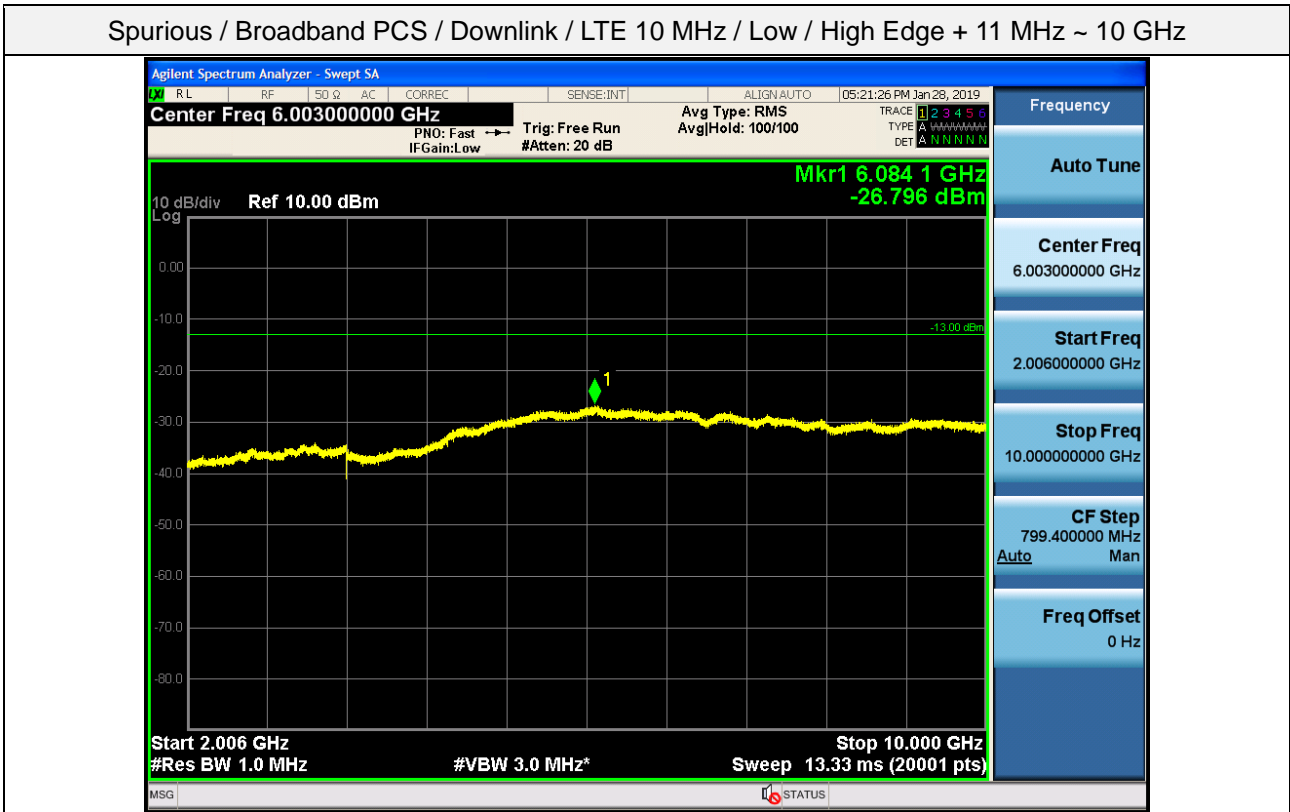

Spurious / Broadband PCS / Downlink / LTE 5 MHz / High / Low edge - 10.1 MHz ~ Low edge - 100 kHz

Spurious / Broadband PCS / Downlink / LTE 5 MHz / High / High Edge + 1 MHz ~ High Edge + 11 MHz

Spurious / Broadband PCS / Downlink / LTE 5 MHz / High / High Edge + 11 MHz ~ 10 GHz

Spurious / Broadband PCS / Downlink / LTE 10 MHz / Low / 9 kHz ~ 150 kHz

Spurious / Broadband PCS / Downlink / LTE 10 MHz / Low / 150 kHz ~ 30 MHz

Spurious / Broadband PCS / Downlink / LTE 10 MHz / Low / 30 MHz ~ Low edge - 10.1 MHz

Spurious / Broadband PCS / Downlink / LTE 10 MHz / Low / Low edge - 10.1 MHz ~ Low edge - 100 kHz

Spurious / Broadband PCS / Downlink / LTE 10 MHz / Low / High Edge + 1 MHz ~ High Edge + 11 MHz

Spurious / Broadband PCS / Downlink / LTE 10 MHz / Low / High Edge + 11 MHz ~ 10 GHz

Spurious / Broadband PCS / Downlink / LTE 10 MHz / Middle / 30 MHz ~ Low edge - 10.1 MHz

Spurious / Broadband PCS / Downlink / LTE 10 MHz / Middle / Low edge - 10.1 MHz ~ Low edge - 100 kHz

Spurious / Broadband PCS / Downlink / LTE 10 MHz / Middle / High Edge + 1 MHz ~ High Edge + 11 MHz