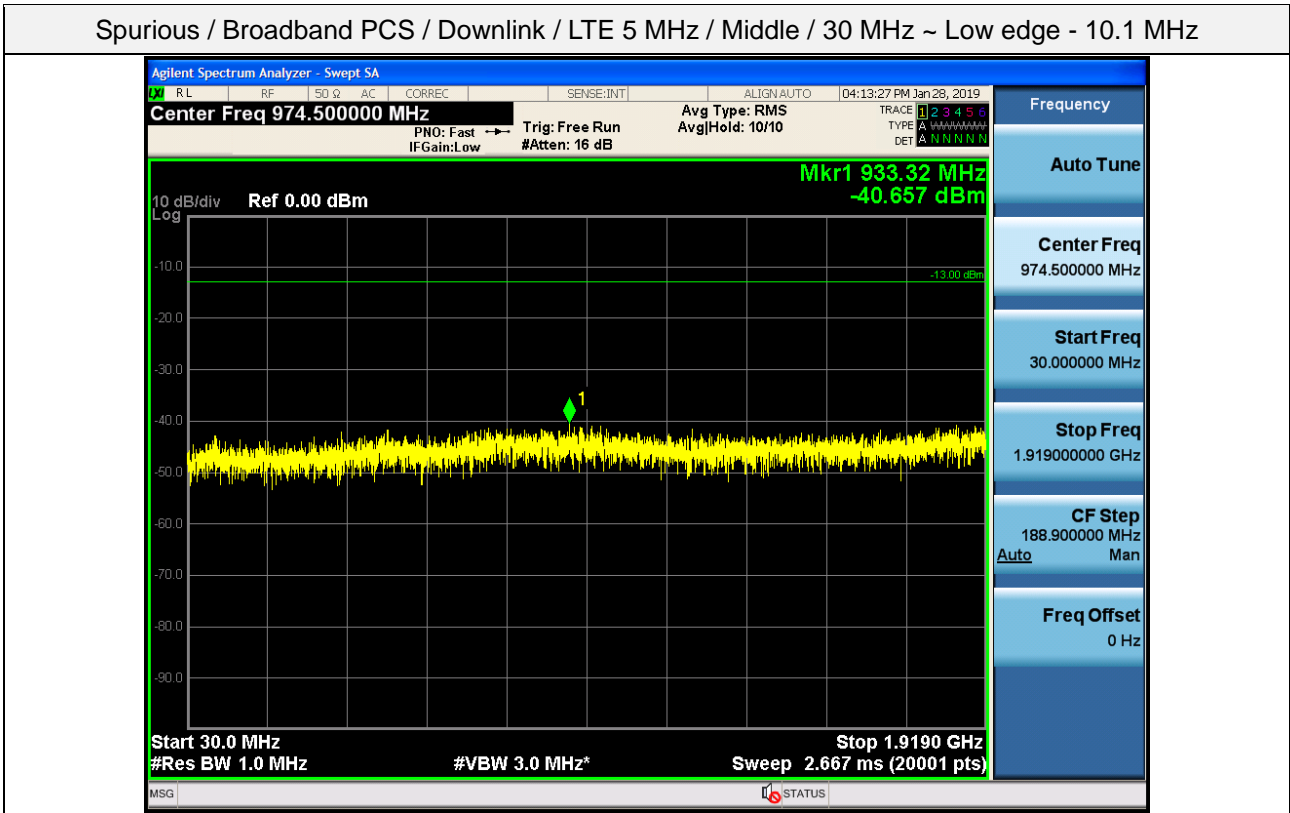

Spurious / Broadband PCS / Downlink / LTE 5 MHz / Middle / 9 kHz ~ 150 kHz

Spurious / Broadband PCS / Downlink / LTE 5 MHz / Middle / 150 kHz ~ 30 MHz

Spurious / Broadband PCS / Downlink / LTE 5 MHz / Middle / 30 MHz ~ Low edge - 10.1 MHz

Spurious / Broadband PCS / Downlink / LTE 5 MHz / Middle / Low edge - 10.1 MHz ~ Low edge - 100 kHz

Spurious / Broadband PCS / Downlink / LTE 5 MHz / Middle / High Edge + 1 MHz ~ High Edge + 11 MHz

Spurious / Broadband PCS / Downlink / LTE 5 MHz / Middle / High Edge + 11 MHz ~ 10 GHz