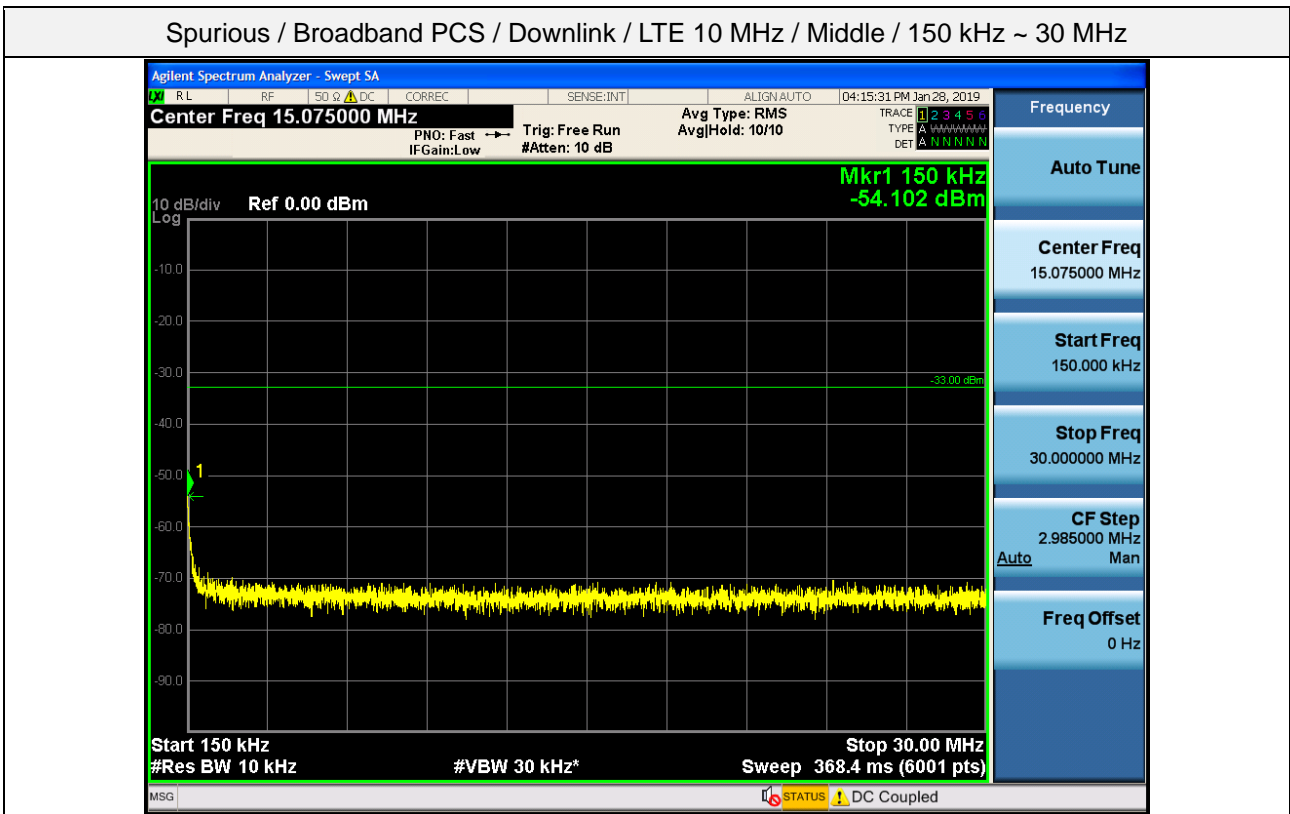

Spurious / Broadband PCS / Downlink / LTE 10 MHz / Low / 9 kHz ~ 150 kHz

Spurious / Broadband PCS / Downlink / LTE 10 MHz / Low / 150 kHz ~ 30 MHz

Spurious / Broadband PCS / Downlink / LTE 10 MHz / Low / 30 MHz ~ Low edge - 10.1 MHz

Spurious / Broadband PCS / Downlink / LTE 10 MHz / Low / Low edge - 10.1 MHz ~ Low edge - 100 kHz

Spurious / Broadband PCS / Downlink / LTE 10 MHz / Low / High Edge + 1 MHz ~ High Edge + 11 MHz

Spurious / Broadband PCS / Downlink / LTE 10 MHz / Low / High Edge + 11 MHz ~ 10 GHz

Spurious / Broadband PCS / Downlink / LTE 10 MHz / Middle / 30 MHz ~ Low edge - 10.1 MHz

Spurious / Broadband PCS / Downlink / LTE 10 MHz / Middle / Low edge - 10.1 MHz ~ Low edge - 100 kHz

Spurious / Broadband PCS / Downlink / LTE 10 MHz / Middle / High Edge + 1 MHz ~ High Edge + 11 MHz