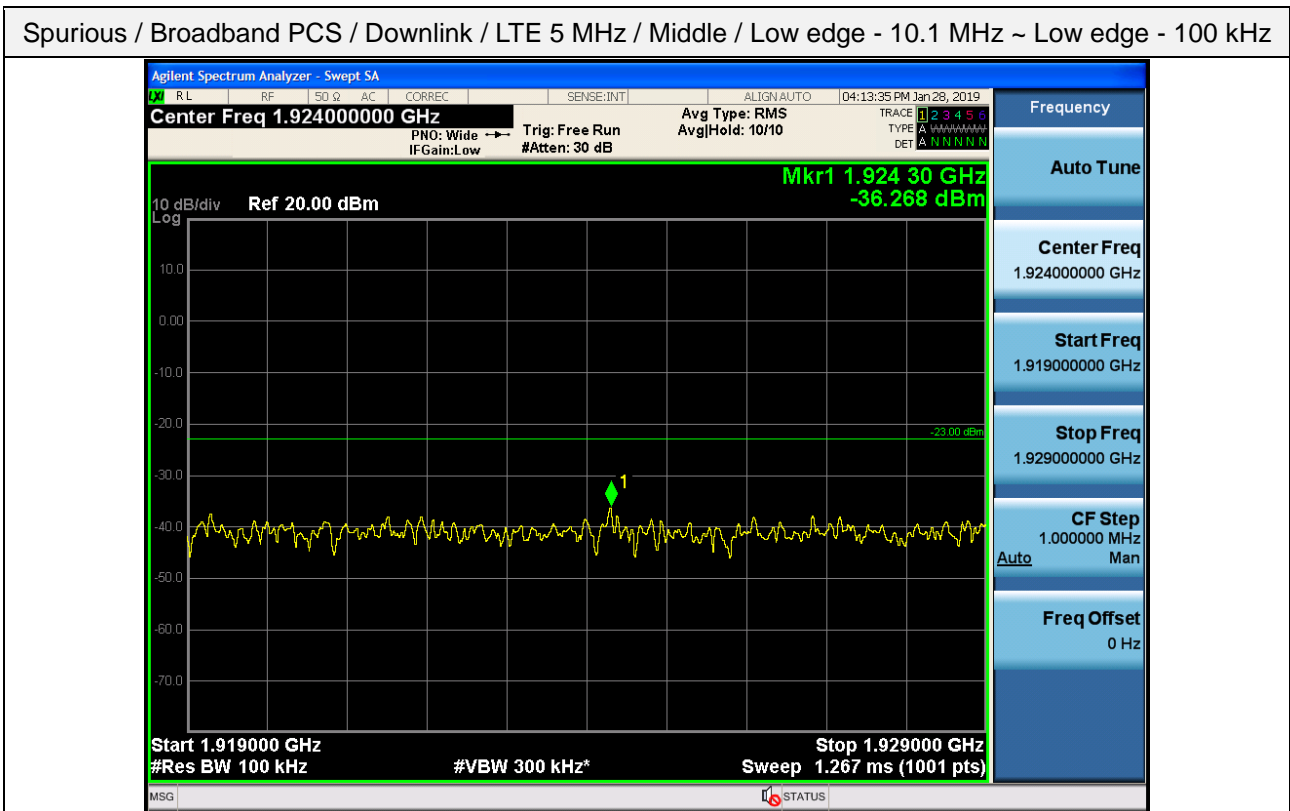

Spurious / Broadband PCS / Downlink / LTE 5 MHz / Middle / 9 kHz ~ 150 kHz

Spurious / Broadband PCS / Downlink / LTE 5 MHz / Middle / 150 kHz ~ 30 MHz

Spurious / Broadband PCS / Downlink / LTE 5 MHz / Middle / 30 MHz ~ Low edge - 10.1 MHz

Spurious / Broadband PCS / Downlink / LTE 5 MHz / Middle / Low edge - 10.1 MHz ~ Low edge - 100 kHz

Spurious / Broadband PCS / Downlink / LTE 5 MHz / Middle / High Edge + 1 MHz ~ High Edge + 11 MHz

Spurious / Broadband PCS / Downlink / LTE 5 MHz / Middle / High Edge + 11 MHz ~ 10 GHz