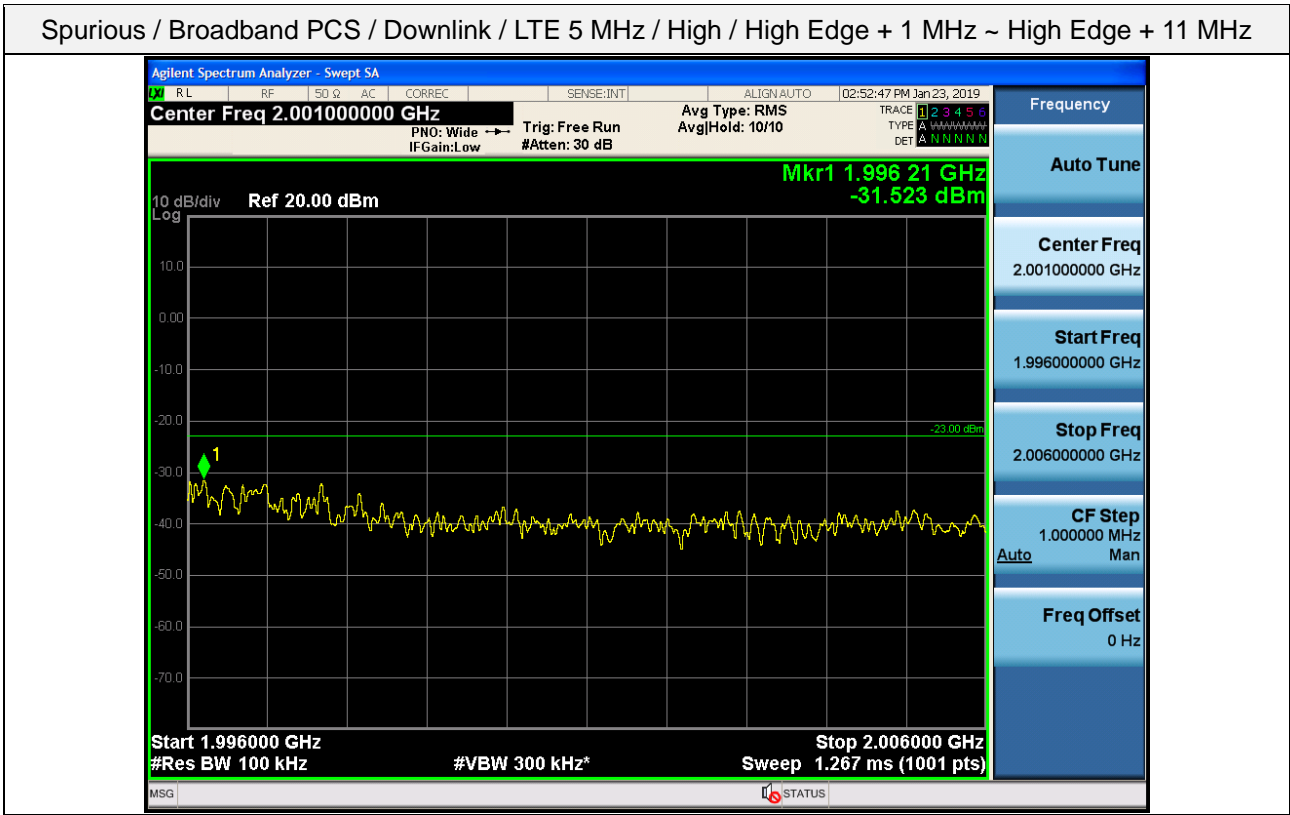

Spurious / Broadband PCS / Downlink / LTE 5 MHz / Middle / Low edge - 10.1 MHz ~ Low edge - 100 kHz

Spurious / Broadband PCS / Downlink / LTE 5 MHz / Middle / High Edge + 1 MHz ~ High Edge + 11 MHz

Spurious / Broadband PCS / Downlink / LTE 5 MHz / Middle / High Edge + 11 MHz ~ 10 GHz

Spurious / Broadband PCS / Downlink / LTE 5 MHz / High / 9 kHz ~ 150 kHz

Spurious / Broadband PCS / Downlink / LTE 5 MHz / High / 150 kHz ~ 30 MHz

Spurious / Broadband PCS / Downlink / LTE 5 MHz / High / 30 MHz ~ Low edge - 10.1 MHz

Spurious / Broadband PCS / Downlink / LTE 5 MHz / High / Low edge - 10.1 MHz ~ Low edge - 100 kHz

Spurious / Broadband PCS / Downlink / LTE 5 MHz / High / High Edge + 1 MHz ~ High Edge + 11 MHz

Spurious / Broadband PCS / Downlink / LTE 5 MHz / High / High Edge + 11 MHz ~ 10 GHz