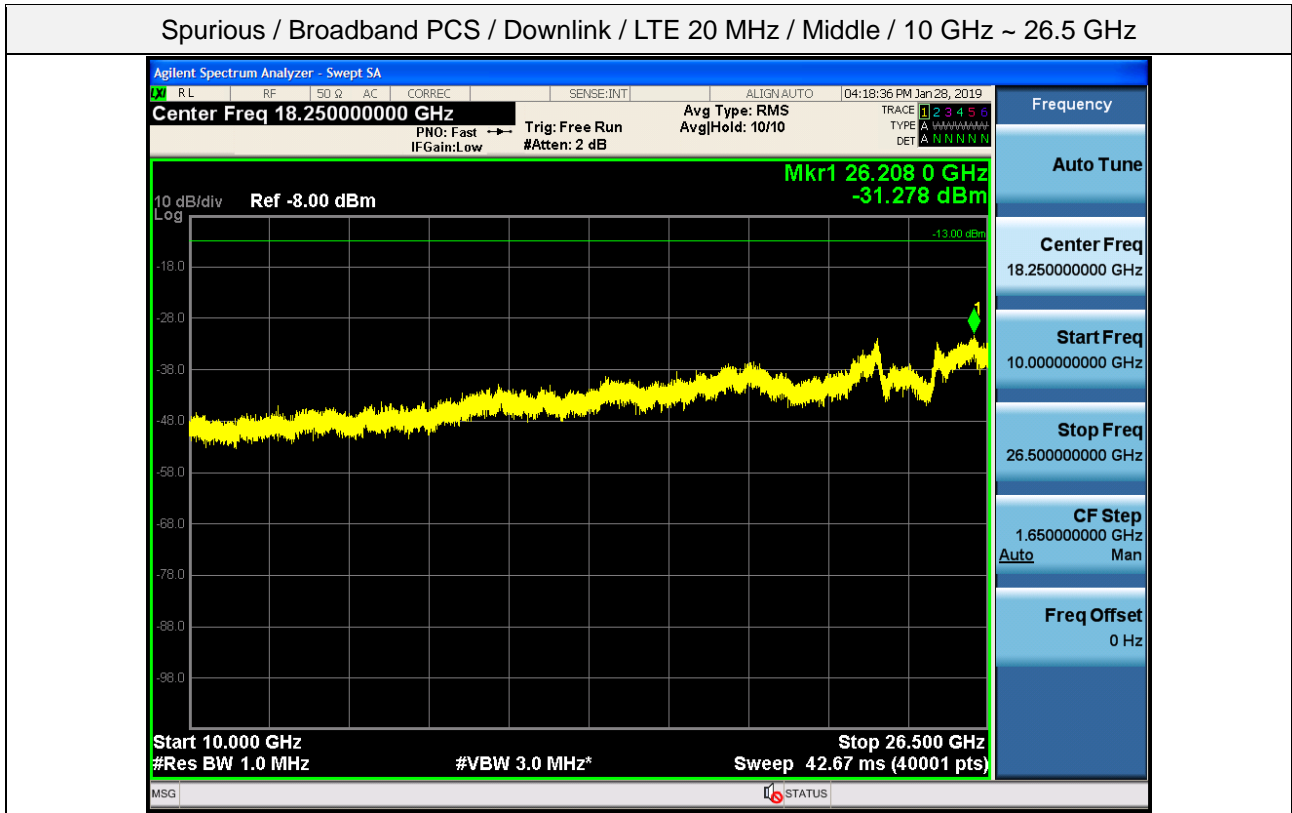

Spurious / Broadband PCS / Downlink / LTE 20 MHz / Low / 30 MHz ~ Low edge - 10.1 MHz

Spurious / Broadband PCS / Downlink / LTE 20 MHz / Low / Low edge - 10.1 MHz ~ Low edge - 100 kHz

Spurious / Broadband PCS / Downlink / LTE 20 MHz / Low / High Edge + 1 MHz ~ High Edge + 11 MHz

Spurious / Broadband PCS / Downlink / LTE 20 MHz / Low / High Edge + 11 MHz ~ 10 GHz

Spurious / Broadband PCS / Downlink / LTE 20 MHz / Middle / 30 MHz ~ Low edge - 10.1 MHz

Spurious / Broadband PCS / Downlink / LTE 20 MHz / Middle / Low edge - 10.1 MHz ~ Low edge - 100 kHz

Spurious / Broadband PCS / Downlink / LTE 20 MHz / Middle / High Edge + 1 MHz ~ High Edge + 11 MHz

Spurious / Broadband PCS / Downlink / LTE 20 MHz / Middle / High Edge + 11 MHz ~ 10 GHz

Spurious / Broadband PCS / Downlink / LTE 20 MHz / High / 9 kHz ~ 150 kHz

Spurious / Broadband PCS / Downlink / LTE 20 MHz / High / 150 kHz ~ 30 MHz

Spurious / Broadband PCS / Downlink / LTE 20 MHz / High / 30 MHz ~ Low edge - 10.1 MHz

Spurious / Broadband PCS / Downlink / LTE 20 MHz / High / Low edge - 10.1 MHz ~ Low edge - 100 kHz