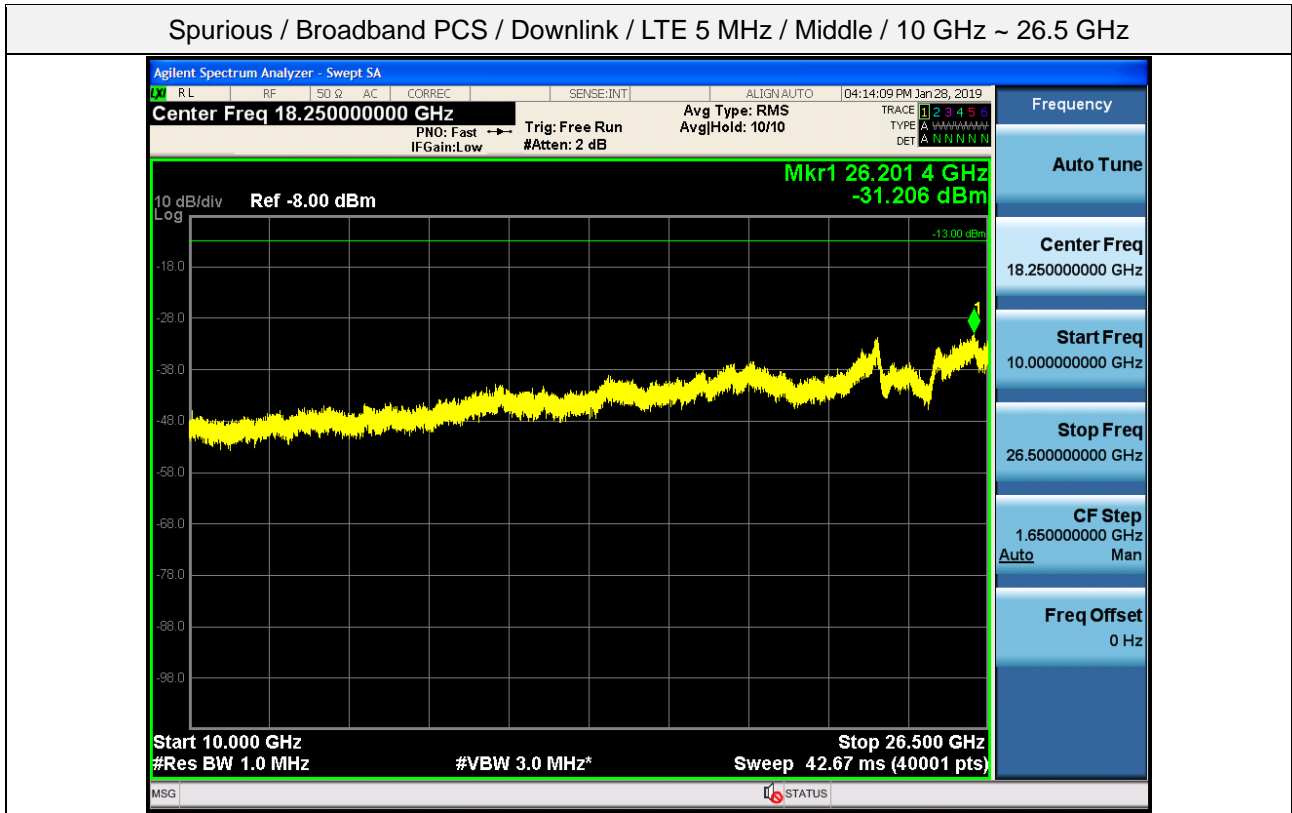

Spurious / Broadband PCS / Downlink / LTE 5 MHz / Middle / Low edge - 10.1 MHz ~ Low edge - 100 kHz

Spurious / Broadband PCS / Downlink / LTE 5 MHz / Middle / High Edge + 1 MHz ~ High Edge + 11 MHz

Spurious / Broadband PCS / Downlink / LTE 5 MHz / Middle / High Edge + 11 MHz ~ 10 GHz

Spurious / Broadband PCS / Downlink / LTE 5 MHz / High / 9 kHz ~ 150 kHz

Spurious / Broadband PCS / Downlink / LTE 5 MHz / High / 150 kHz ~ 30 MHz

Spurious / Broadband PCS / Downlink / LTE 5 MHz / High / 30 MHz ~ Low edge - 10.1 MHz

Spurious / Broadband PCS / Downlink / LTE 5 MHz / High / Low edge - 10.1 MHz ~ Low edge - 100 kHz

Spurious / Broadband PCS / Downlink / LTE 5 MHz / High / High Edge + 1 MHz ~ High Edge + 11 MHz

Spurious / Broadband PCS / Downlink / LTE 5 MHz / High / High Edge + 11 MHz ~ 10 GHz