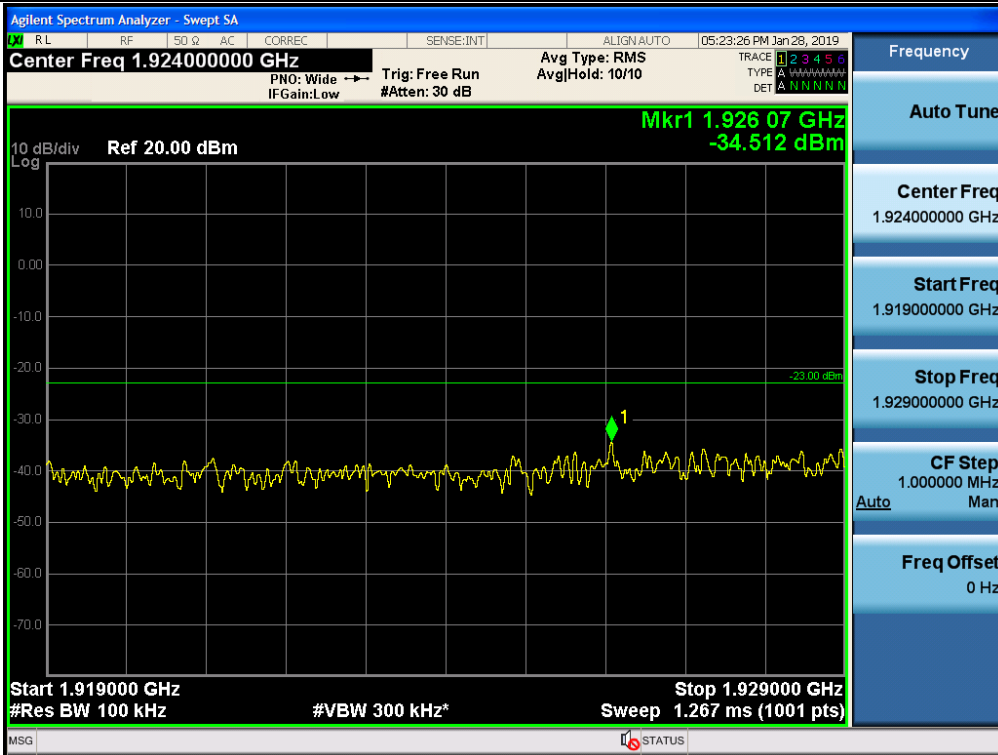

Spurious / Broadband PCS / Downlink / LTE 10 MHz / High / 30 MHz ~ Low edge - 10.1 MHz

Spurious / Broadband PCS / Downlink / LTE 10 MHz / High / Low edge - 10.1 MHz ~ Low edge - 100 kHz

Spurious / Broadband PCS / Downlink / LTE 10 MHz / High / High Edge + 1 MHz ~ High Edge + 11 MHz

Spurious / Broadband PCS / Downlink / LTE 10 MHz / High / High Edge + 11 MHz ~ 10 GHz

Spurious / Broadband PCS / Downlink / LTE 20 MHz / Low / 9 kHz ~ 150 kHz

Spurious / Broadband PCS / Downlink / LTE 20 MHz / Low / 150 kHz ~ 30 MHz

Spurious / Broadband PCS / Downlink / LTE 20 MHz / Low / 30 MHz ~ Low edge - 10.1 MHz

Spurious / Broadband PCS / Downlink / LTE 20 MHz / Low / Low edge - 10.1 MHz ~ Low edge - 100 kHz

Spurious / Broadband PCS / Downlink / LTE 20 MHz / Low / High Edge + 1 MHz ~ High Edge + 11 MHz