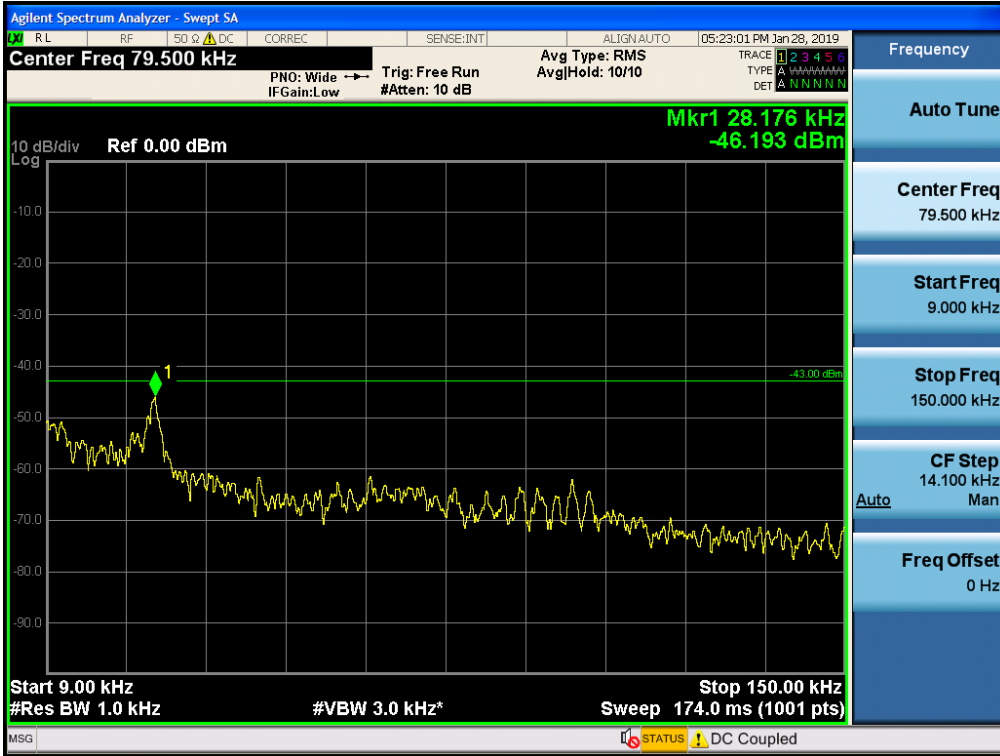

Spurious / Broadband PCS / Downlink / LTE 10 MHz / Middle / High Edge + 11 MHz ~ 10 GHz

Spurious / Broadband PCS / Downlink / LTE 10 MHz / High / 9 kHz ~ 150 kHz

Spurious / Broadband PCS / Downlink / LTE 10 MHz / High / 150 kHz ~ 30 MHz

Spurious / Broadband PCS / Downlink / LTE 10 MHz / High / 30 MHz ~ Low edge - 10.1 MHz

Spurious / Broadband PCS / Downlink / LTE 10 MHz / High / Low edge - 10.1 MHz ~ Low edge - 100 kHz

Spurious / Broadband PCS / Downlink / LTE 10 MHz / High / High Edge + 1 MHz ~ High Edge + 11 MHz

Spurious / Broadband PCS / Downlink / LTE 10 MHz / High / High Edge + 11 MHz ~ 10 GHz

Spurious / Broadband PCS / Downlink / LTE 20 MHz / Low / 9 kHz ~ 150 kHz

Spurious / Broadband PCS / Downlink / LTE 20 MHz / Low / 150 kHz ~ 30 MHz

Spurious / Broadband PCS / Downlink / LTE 20 MHz / Low / 30 MHz ~ Low edge - 10.1 MHz

Spurious / Broadband PCS / Downlink / LTE 20 MHz / Low / Low edge - 10.1 MHz ~ Low edge - 100 kHz

Spurious / Broadband PCS / Downlink / LTE 20 MHz / Low / High Edge + 1 MHz ~ High Edge + 11 MHz