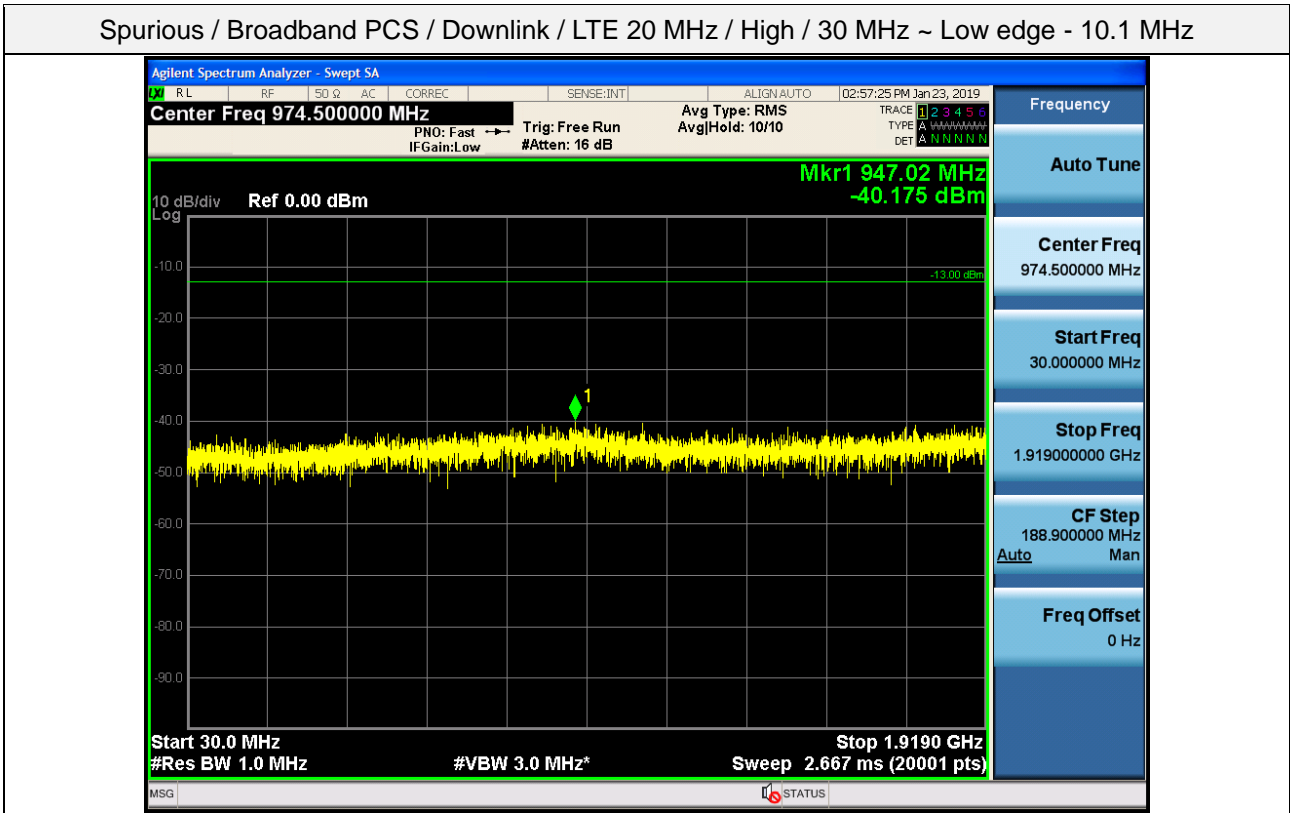

Spurious / Broadband PCS / Downlink / LTE 20 MHz / Low / High Edge + 11 MHz ~ 10 GHz

Spurious / Broadband PCS / Downlink / LTE 20 MHz / Middle / 30 MHz ~ Low edge - 10.1 MHz

Spurious / Broadband PCS / Downlink / LTE 20 MHz / Middle / Low edge - 10.1 MHz ~ Low edge - 100 kHz

Spurious / Broadband PCS / Downlink / LTE 20 MHz / Middle / High Edge + 1 MHz ~ High Edge + 11 MHz

Spurious / Broadband PCS / Downlink / LTE 20 MHz / Middle / High Edge + 11 MHz ~ 10 GHz

Spurious / Broadband PCS / Downlink / LTE 20 MHz / High / 9 kHz ~ 150 kHz

Spurious / Broadband PCS / Downlink / LTE 20 MHz / High / 150 kHz ~ 30 MHz

Spurious / Broadband PCS / Downlink / LTE 20 MHz / High / 30 MHz ~ Low edge - 10.1 MHz

Spurious / Broadband PCS / Downlink / LTE 20 MHz / High / Low edge - 10.1 MHz ~ Low edge - 100 kHz

Spurious / Broadband PCS / Downlink / LTE 20 MHz / High / High Edge + 1 MHz ~ High Edge + 11 MHz

Spurious / Broadband PCS / Downlink / LTE 20 MHz / High / High Edge + 11 MHz ~ 10 GHz

Spurious / AWS1+3 / Downlink / LTE 5 MHz / Low / 9 kHz ~ 150 kHz