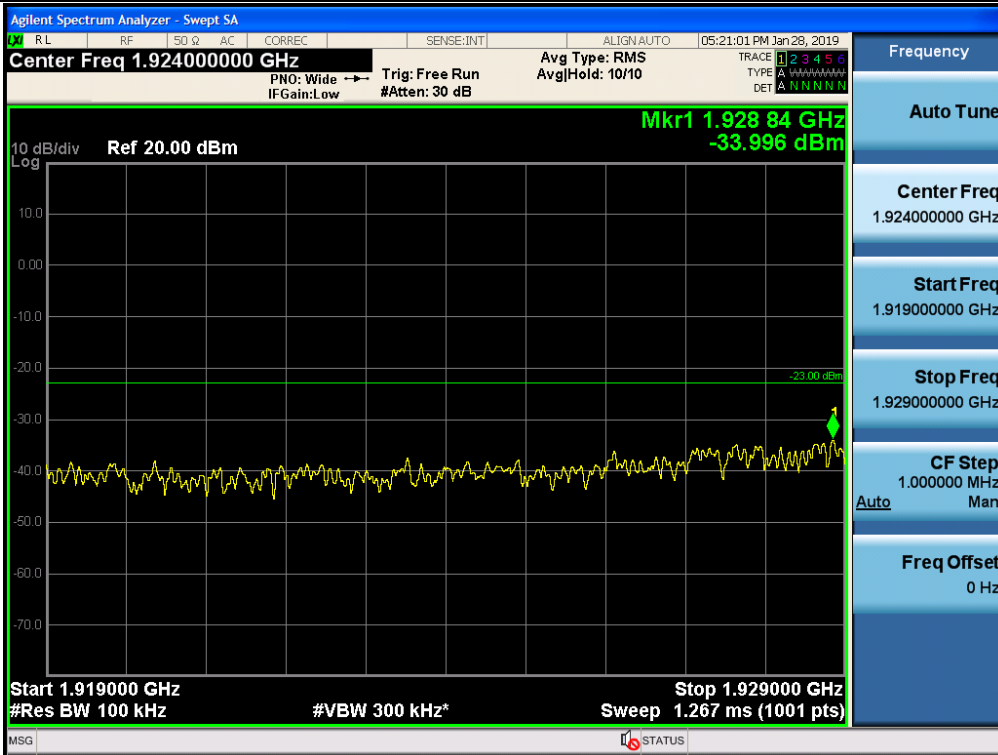

Spurious / Broadband PCS / Downlink / LTE 5 MHz / High / Low edge - 10.1 MHz ~ Low edge - 100 kHz

Spurious / Broadband PCS / Downlink / LTE 5 MHz / High / High Edge + 1 MHz ~ High Edge + 11 MHz

Spurious / Broadband PCS / Downlink / LTE 5 MHz / High / High Edge + 11 MHz ~ 10 GHz

Spurious / Broadband PCS / Downlink / LTE 10 MHz / Low / 9 kHz ~ 150 kHz

Spurious / Broadband PCS / Downlink / LTE 10 MHz / Low / 150 kHz ~ 30 MHz

Spurious / Broadband PCS / Downlink / LTE 10 MHz / Low / 30 MHz ~ Low edge - 10.1 MHz

Spurious / Broadband PCS / Downlink / LTE 10 MHz / Low / Low edge - 10.1 MHz ~ Low edge - 100 kHz

Spurious / Broadband PCS / Downlink / LTE 10 MHz / Low / High Edge + 1 MHz ~ High Edge + 11 MHz

Spurious / Broadband PCS / Downlink / LTE 10 MHz / Low / High Edge + 11 MHz ~ 10 GHz