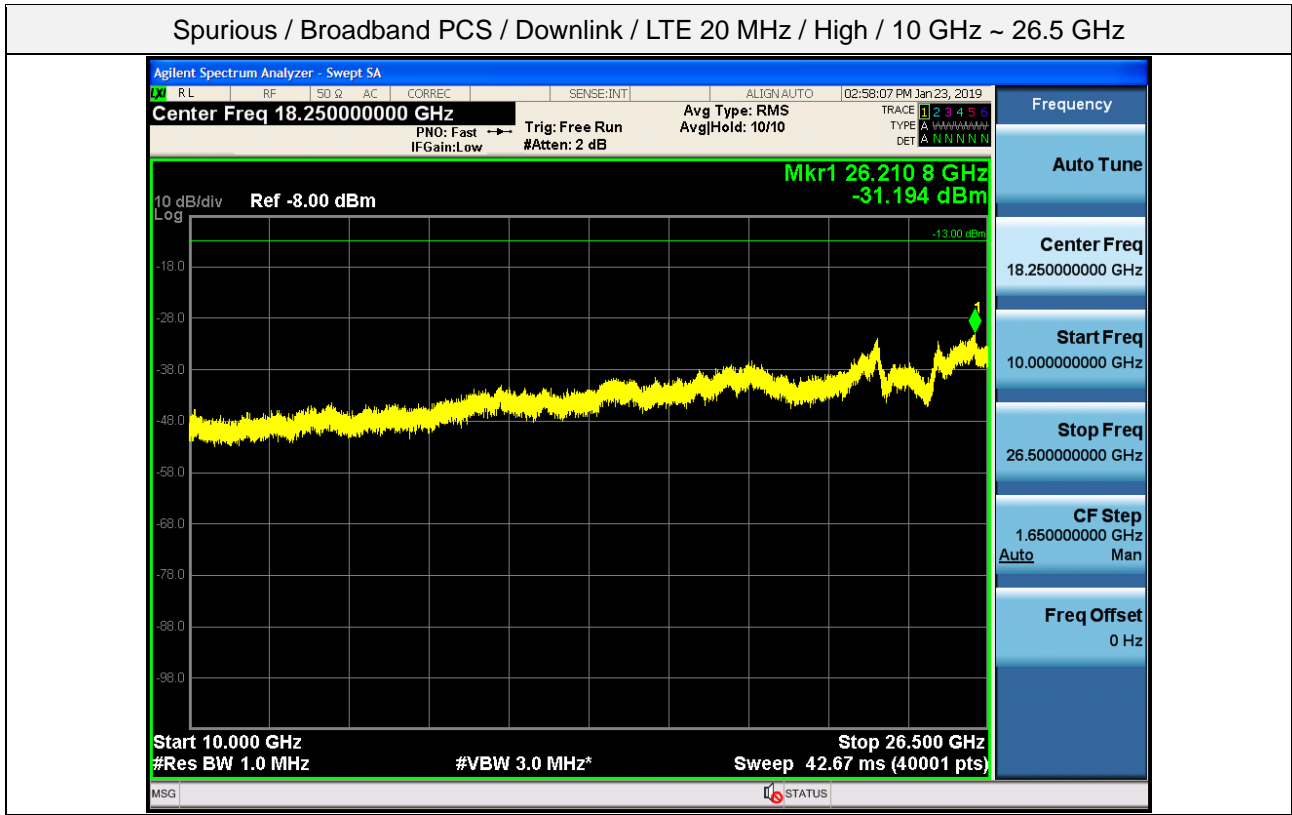

Spurious / Broadband PCS / Downlink / LTE 20 MHz / Middle / High Edge + 1 MHz ~ High Edge + 11 MHz

Spurious / Broadband PCS / Downlink / LTE 20 MHz / Middle / High Edge + 11 MHz ~ 10 GHz

Spurious / Broadband PCS / Downlink / LTE 20 MHz / High / 9 kHz ~ 150 kHz

Spurious / Broadband PCS / Downlink / LTE 20 MHz / High / 150 kHz ~ 30 MHz

Spurious / Broadband PCS / Downlink / LTE 20 MHz / High / 30 MHz ~ Low edge - 10.1 MHz

Spurious / Broadband PCS / Downlink / LTE 20 MHz / High / Low edge - 10.1 MHz ~ Low edge - 100 kHz

Spurious / Broadband PCS / Downlink / LTE 20 MHz / High / High Edge + 1 MHz ~ High Edge + 11 MHz

Spurious / Broadband PCS / Downlink / LTE 20 MHz / High / High Edge + 11 MHz ~ 10 GHz

Spurious / AWS1+3 / Downlink / LTE 5 MHz / Low / 9 kHz ~ 150 kHz

Spurious / AWS1+3 / Downlink / LTE 5 MHz / Low / 150 kHz ~ 30 MHz

Spurious / AWS1+3 / Downlink / LTE 5 MHz / Low / 30 MHz ~ Low edge - 10.1 MHz

Spurious / AWS1+3 / Downlink / LTE 5 MHz / Low / Low edge - 10.1 MHz ~ Low edge - 100 kHz