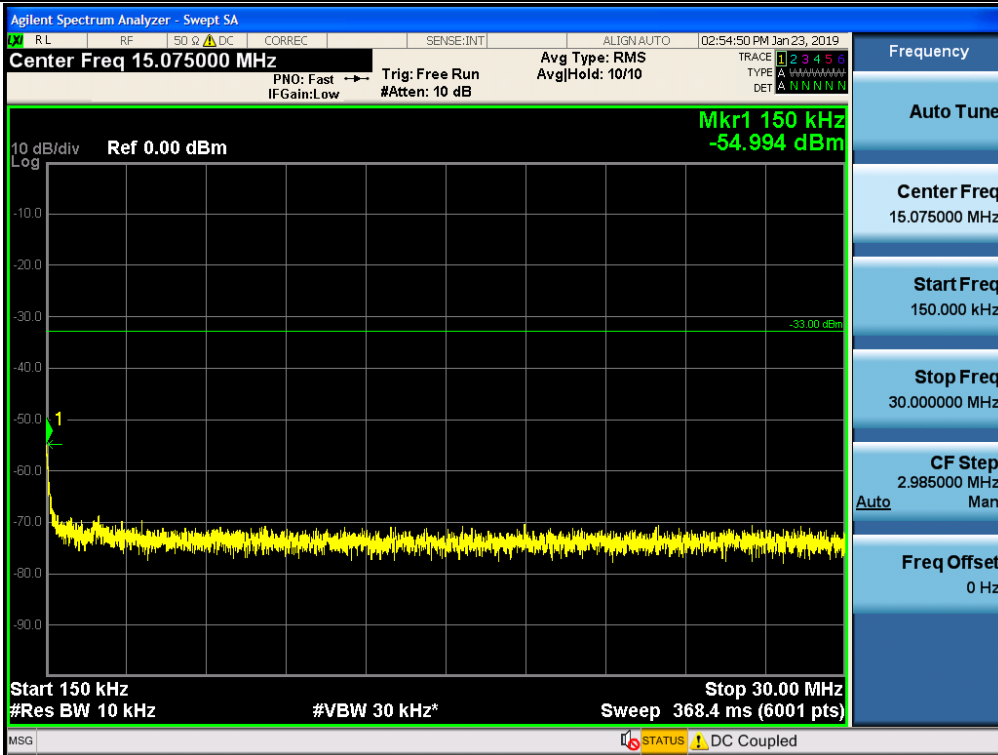

Spurious / Broadband PCS / Downlink / LTE 10 MHz / Middle / High Edge + 11 MHz ~ 10 GHz

Spurious / Broadband PCS / Downlink / LTE 10 MHz / High / 9 kHz ~ 150 kHz

Spurious / Broadband PCS / Downlink / LTE 10 MHz / High / 150 kHz ~ 30 MHz

Spurious / Broadband PCS / Downlink / LTE 10 MHz / High / 30 MHz ~ Low edge - 10.1 MHz

Spurious / Broadband PCS / Downlink / LTE 10 MHz / High / Low edge - 10.1 MHz ~ Low edge - 100 kHz

Spurious / Broadband PCS / Downlink / LTE 10 MHz / High / High Edge + 1 MHz ~ High Edge + 11 MHz