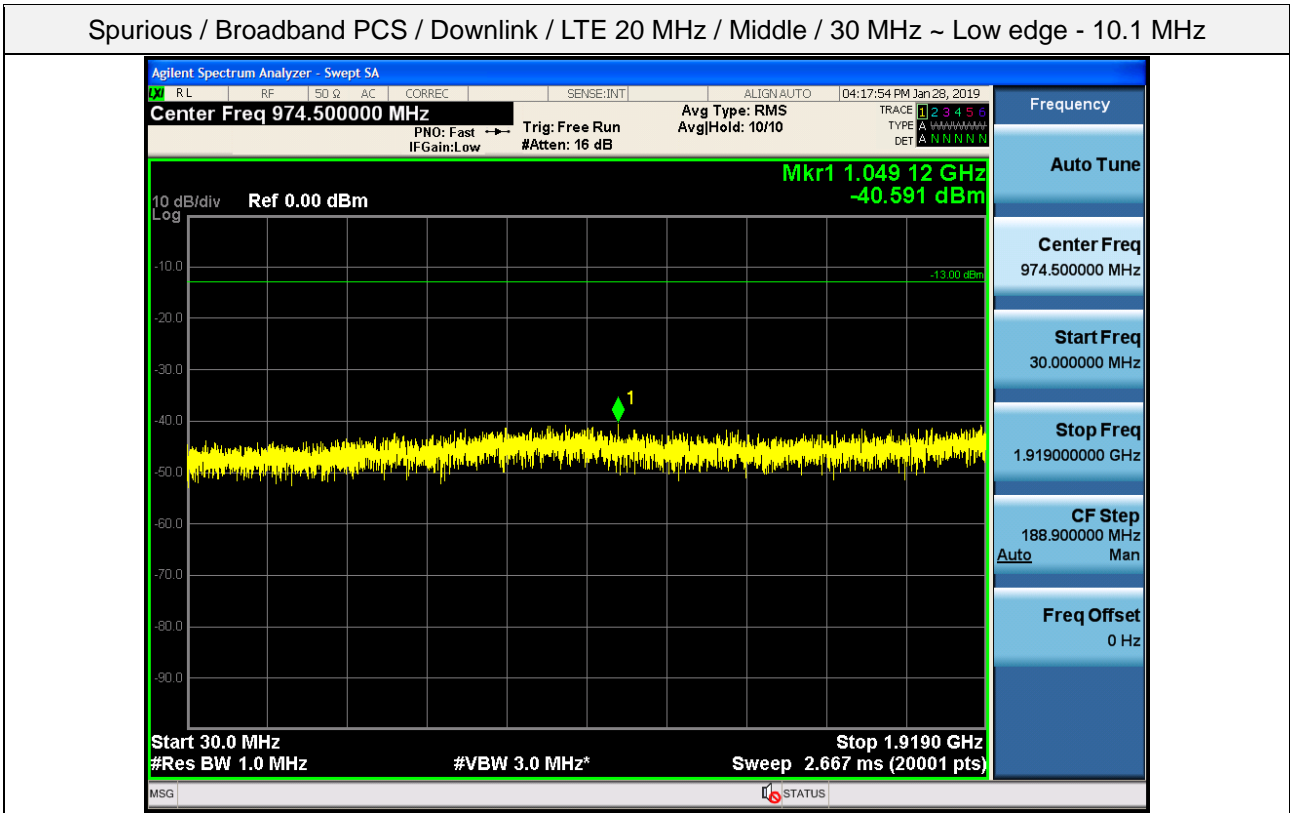

Spurious / Broadband PCS / Downlink / LTE 20 MHz / Low / 30 MHz ~ Low edge - 10.1 MHz

Spurious / Broadband PCS / Downlink / LTE 20 MHz / Low / Low edge - 10.1 MHz ~ Low edge - 100 kHz

Spurious / Broadband PCS / Downlink / LTE 20 MHz / Low / High Edge + 1 MHz ~ High Edge + 11 MHz

Spurious / Broadband PCS / Downlink / LTE 20 MHz / Low / High Edge + 11 MHz ~ 10 GHz

Spurious / Broadband PCS / Downlink / LTE 20 MHz / Middle / 30 MHz ~ Low edge - 10.1 MHz

Spurious / Broadband PCS / Downlink / LTE 20 MHz / Middle / Low edge - 10.1 MHz ~ Low edge - 100 kHz

Spurious / Broadband PCS / Downlink / LTE 20 MHz / Middle / High Edge + 1 MHz ~ High Edge + 11 MHz

Spurious / Broadband PCS / Downlink / LTE 20 MHz / Middle / High Edge + 11 MHz ~ 10 GHz

Spurious / Broadband PCS / Downlink / LTE 20 MHz / High / 9 kHz ~ 150 kHz

Spurious / Broadband PCS / Downlink / LTE 20 MHz / High / 150 kHz ~ 30 MHz

Spurious / Broadband PCS / Downlink / LTE 20 MHz / High / 30 MHz ~ Low edge - 10.1 MHz

Spurious / Broadband PCS / Downlink / LTE 20 MHz / High / Low edge - 10.1 MHz ~ Low edge - 100 kHz