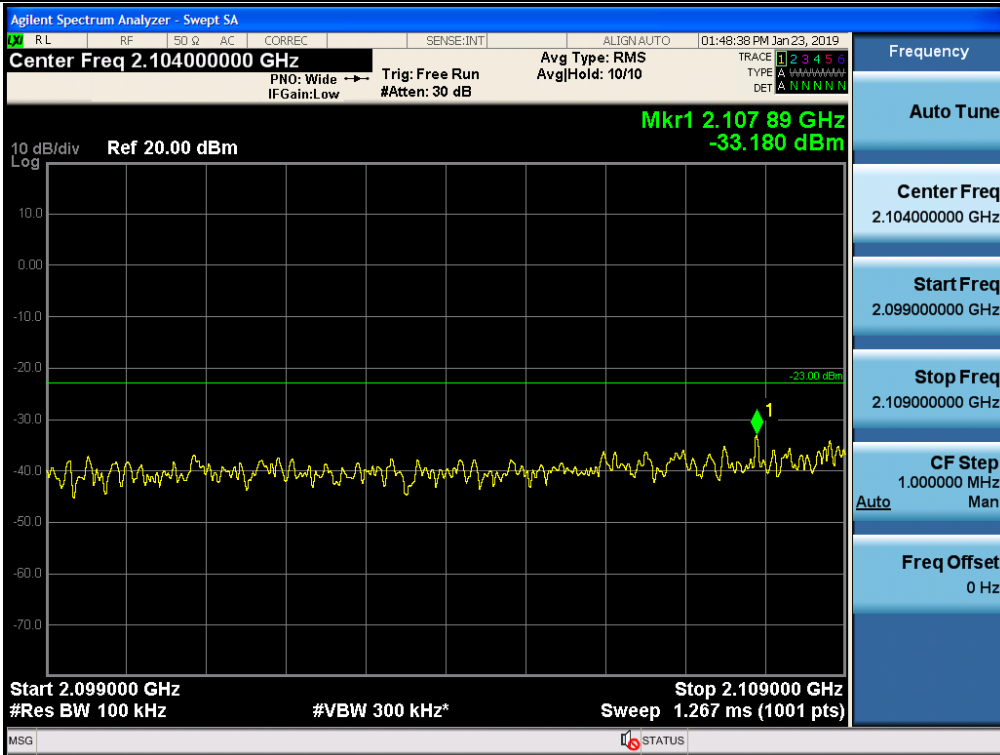

Spurious / Broadband PCS / Downlink / LTE 20 MHz / High / 150 kHz ~ 30 MHz

Spurious / Broadband PCS / Downlink / LTE 20 MHz / High / 30 MHz ~ Low edge - 10.1 MHz

Spurious / Broadband PCS / Downlink / LTE 20 MHz / High / Low edge - 10.1 MHz ~ Low edge - 100 kHz

Spurious / Broadband PCS / Downlink / LTE 20 MHz / High / High Edge + 1 MHz ~ High Edge + 11 MHz

Spurious / Broadband PCS / Downlink / LTE 20 MHz / High / High Edge + 11 MHz ~ 10 GHz

Spurious / AWS1+3 / Downlink / LTE 5 MHz / Low / 9 kHz ~ 150 kHz

Spurious / AWS1+3 / Downlink / LTE 5 MHz / Low / 150 kHz ~ 30 MHz

Spurious / AWS1+3 / Downlink / LTE 5 MHz / Low / 30 MHz ~ Low edge - 10.1 MHz

Spurious / AWS1+3 / Downlink / LTE 5 MHz / Low / Low edge - 10.1 MHz ~ Low edge - 100 kHz

Spurious / AWS1+3 / Downlink / LTE 5 MHz / Low / High Edge + 1 MHz ~ High Edge + 11 MHz

Spurious / AWS1+3 / Downlink / LTE 5 MHz / Low / High Edge + 11 MHz ~ 10 GHz

Spurious / AWS1+3 / Downlink / LTE 5 MHz / Middle / 9 kHz ~ 150 kHz