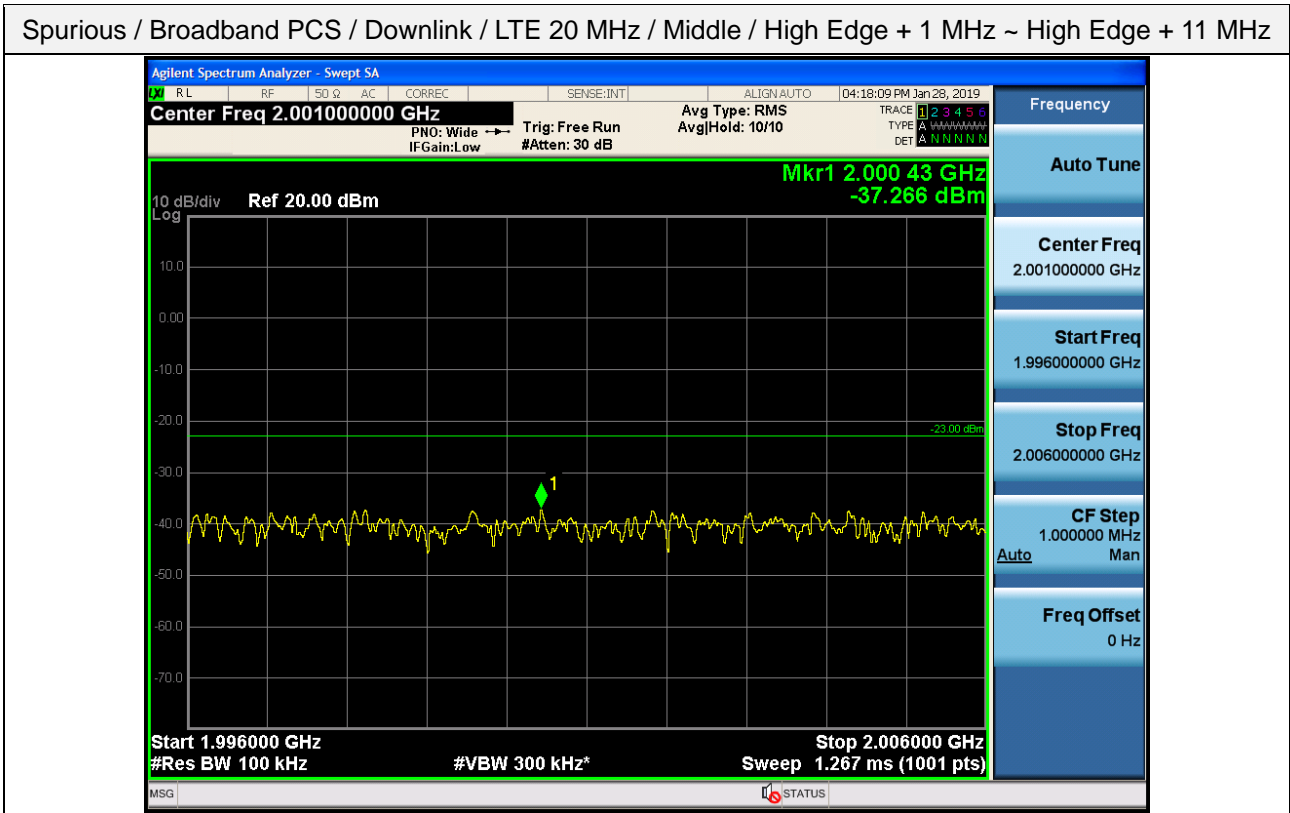

Spurious / Broadband PCS / Downlink / LTE 20 MHz / Low / 30 MHz ~ Low edge - 10.1 MHz

Spurious / Broadband PCS / Downlink / LTE 20 MHz / Low / Low edge - 10.1 MHz ~ Low edge - 100 kHz

Spurious / Broadband PCS / Downlink / LTE 20 MHz / Low / High Edge + 1 MHz ~ High Edge + 11 MHz

Spurious / Broadband PCS / Downlink / LTE 20 MHz / Low / High Edge + 11 MHz ~ 10 GHz

Spurious / Broadband PCS / Downlink / LTE 20 MHz / Middle / 30 MHz ~ Low edge - 10.1 MHz

Spurious / Broadband PCS / Downlink / LTE 20 MHz / Middle / Low edge - 10.1 MHz ~ Low edge - 100 kHz

Spurious / Broadband PCS / Downlink / LTE 20 MHz / Middle / High Edge + 1 MHz ~ High Edge + 11 MHz

Spurious / Broadband PCS / Downlink / LTE 20 MHz / Middle / High Edge + 11 MHz ~ 10 GHz

Spurious / Broadband PCS / Downlink / LTE 20 MHz / High / 9 kHz ~ 150 kHz