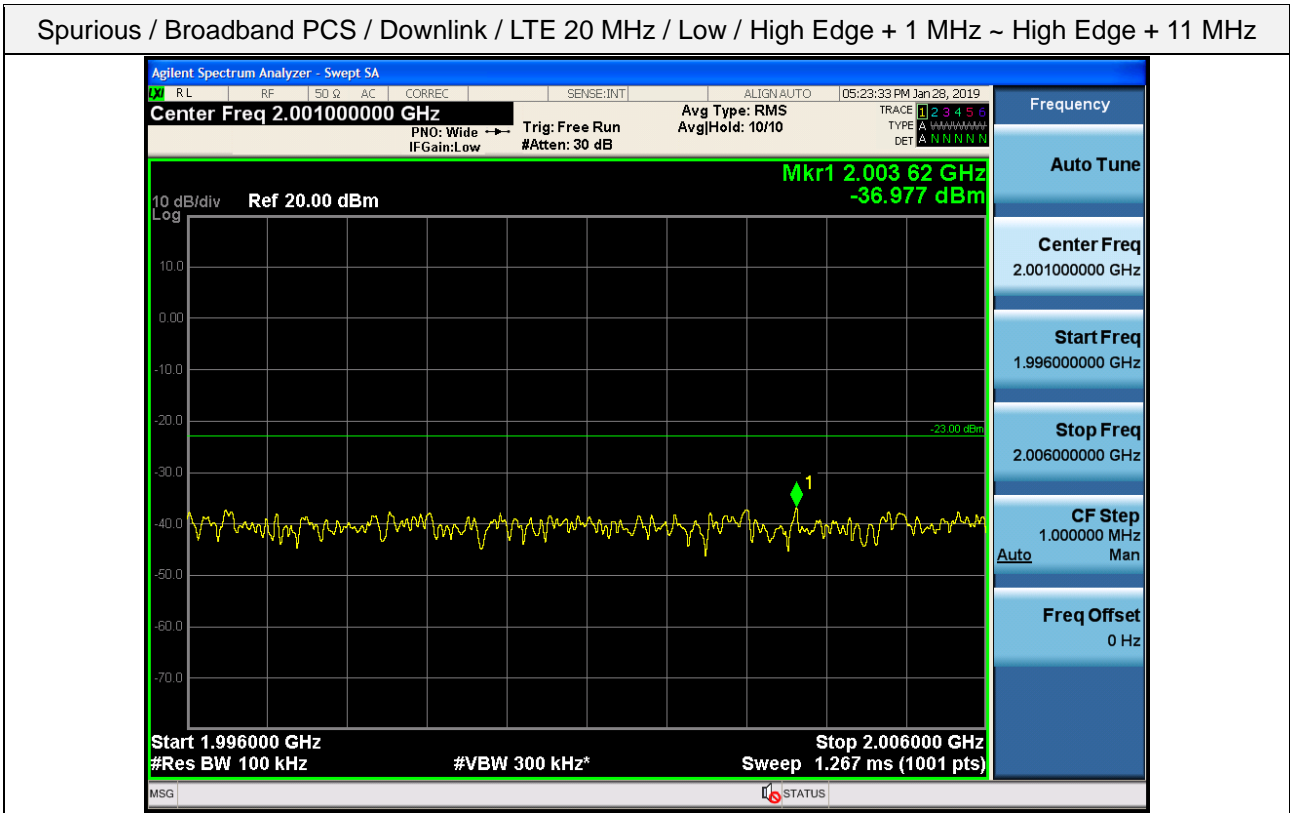

Spurious / Broadband PCS / Downlink / LTE 10 MHz / High / 30 MHz ~ Low edge - 10.1 MHz

Spurious / Broadband PCS / Downlink / LTE 10 MHz / High / Low edge - 10.1 MHz ~ Low edge - 100 kHz

Spurious / Broadband PCS / Downlink / LTE 10 MHz / High / High Edge + 1 MHz ~ High Edge + 11 MHz

Spurious / Broadband PCS / Downlink / LTE 10 MHz / High / High Edge + 11 MHz ~ 10 GHz

Spurious / Broadband PCS / Downlink / LTE 20 MHz / Low / 9 kHz ~ 150 kHz

Spurious / Broadband PCS / Downlink / LTE 20 MHz / Low / 150 kHz ~ 30 MHz

Spurious / Broadband PCS / Downlink / LTE 20 MHz / Low / 30 MHz ~ Low edge - 10.1 MHz

Spurious / Broadband PCS / Downlink / LTE 20 MHz / Low / Low edge - 10.1 MHz ~ Low edge - 100 kHz

Spurious / Broadband PCS / Downlink / LTE 20 MHz / Low / High Edge + 1 MHz ~ High Edge + 11 MHz

Spurious / Broadband PCS / Downlink / LTE 20 MHz / Low / High Edge + 11 MHz ~ 10 GHz

Spurious / Broadband PCS / Downlink / LTE 20 MHz / Middle / 30 MHz ~ Low edge - 10.1 MHz

Spurious / Broadband PCS / Downlink / LTE 20 MHz / Middle / Low edge - 10.1 MHz ~ Low edge - 100 kHz