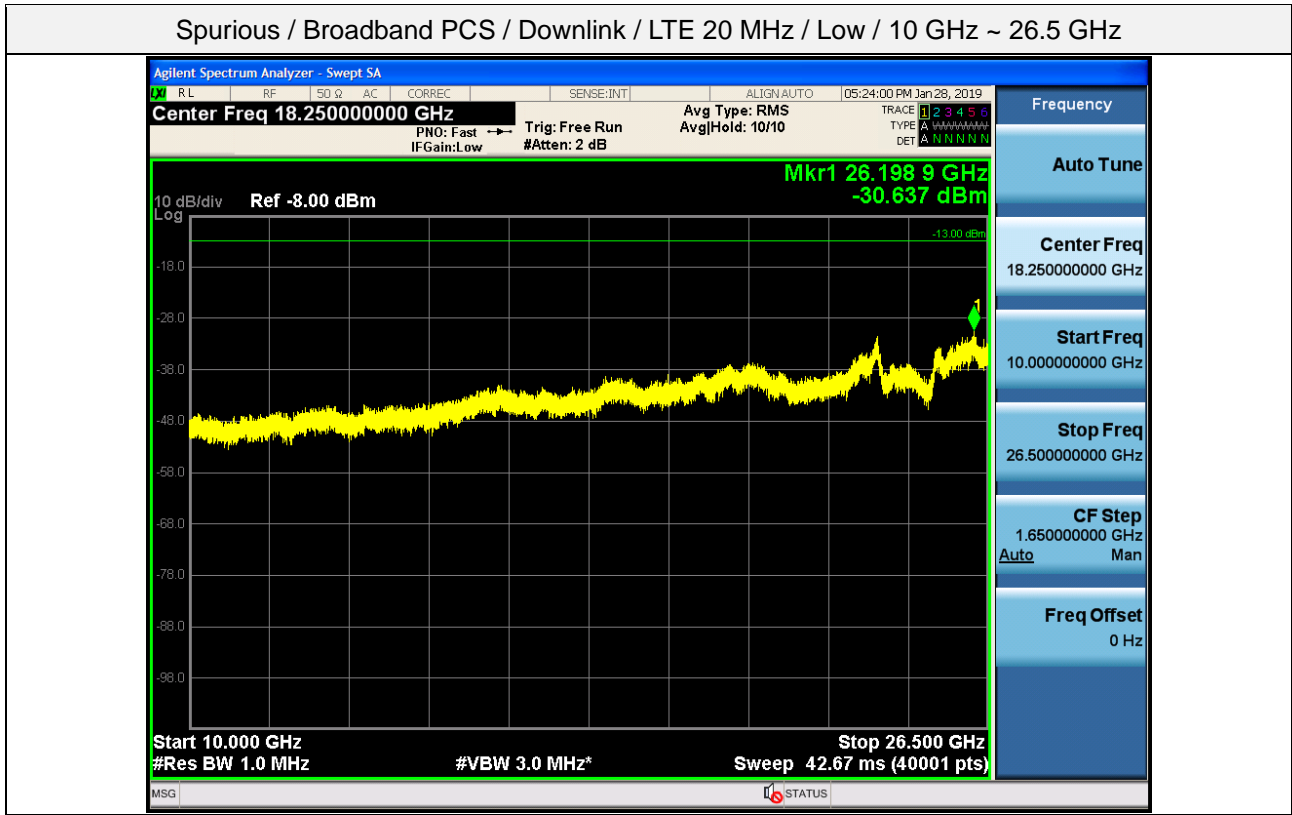

Spurious / Broadband PCS / Downlink / LTE 10 MHz / High / High Edge + 11 MHz ~ 10 GHz

Spurious / Broadband PCS / Downlink / LTE 20 MHz / Low / 9 kHz ~ 150 kHz

Spurious / Broadband PCS / Downlink / LTE 20 MHz / Low / 150 kHz ~ 30 MHz

Spurious / Broadband PCS / Downlink / LTE 20 MHz / Low / 30 MHz ~ Low edge - 10.1 MHz

Spurious / Broadband PCS / Downlink / LTE 20 MHz / Low / Low edge - 10.1 MHz ~ Low edge - 100 kHz

Spurious / Broadband PCS / Downlink / LTE 20 MHz / Low / High Edge + 1 MHz ~ High Edge + 11 MHz

Spurious / Broadband PCS / Downlink / LTE 20 MHz / Low / High Edge + 11 MHz ~ 10 GHz

Spurious / Broadband PCS / Downlink / LTE 20 MHz / Middle / 30 MHz ~ Low edge - 10.1 MHz

Spurious / Broadband PCS / Downlink / LTE 20 MHz / Middle / Low edge - 10.1 MHz ~ Low edge - 100 kHz