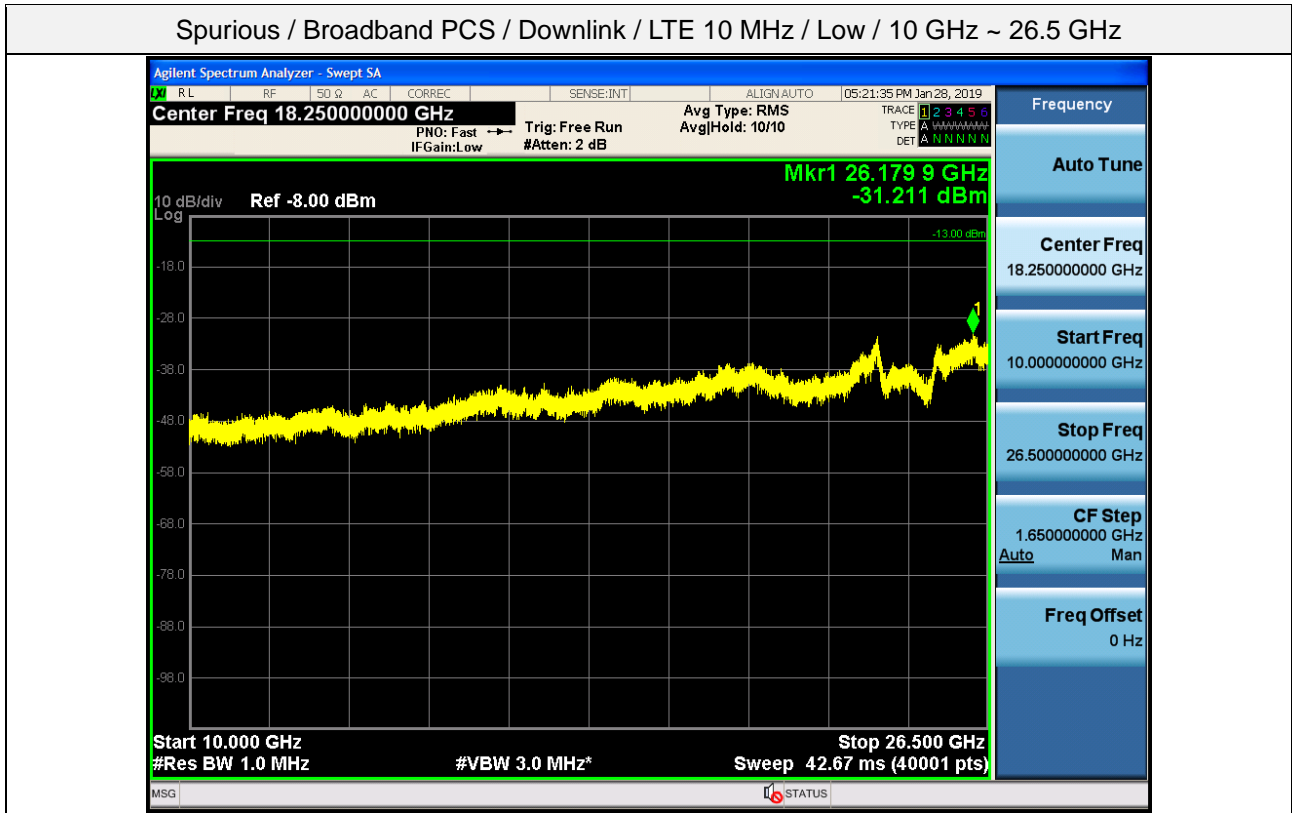

Spurious / Broadband PCS / Downlink / LTE 10 MHz / Low / 9 kHz ~ 150 kHz

Spurious / Broadband PCS / Downlink / LTE 10 MHz / Low / 150 kHz ~ 30 MHz

Spurious / Broadband PCS / Downlink / LTE 10 MHz / Low / 30 MHz ~ Low edge - 10.1 MHz

Spurious / Broadband PCS / Downlink / LTE 10 MHz / Low / Low edge - 10.1 MHz ~ Low edge - 100 kHz

Spurious / Broadband PCS / Downlink / LTE 10 MHz / Low / High Edge + 1 MHz ~ High Edge + 11 MHz

Spurious / Broadband PCS / Downlink / LTE 10 MHz / Low / High Edge + 11 MHz ~ 10 GHz

Spurious / Broadband PCS / Downlink / LTE 10 MHz / Middle / 30 MHz ~ Low edge - 10.1 MHz

Spurious / Broadband PCS / Downlink / LTE 10 MHz / Middle / Low edge - 10.1 MHz ~ Low edge - 100 kHz

Spurious / Broadband PCS / Downlink / LTE 10 MHz / Middle / High Edge + 1 MHz ~ High Edge + 11 MHz