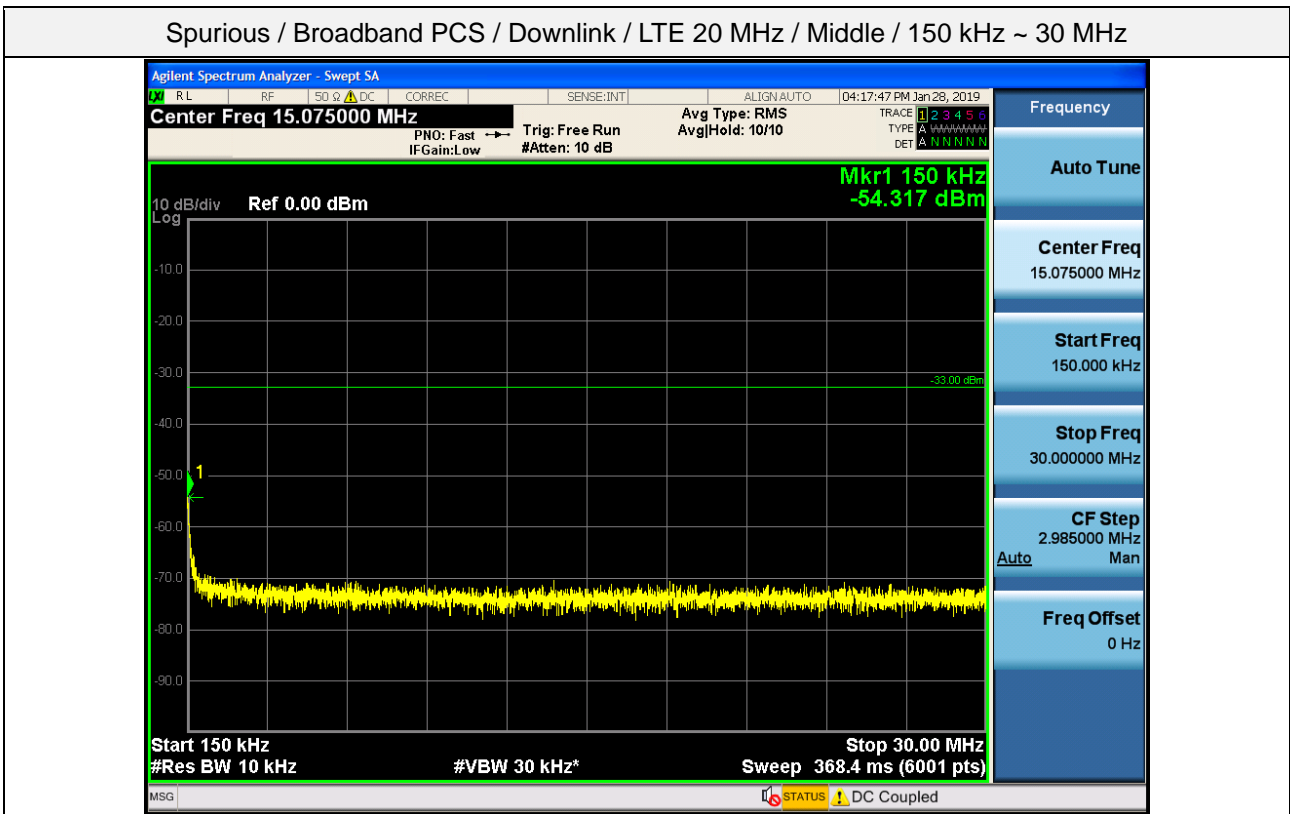

Spurious / Broadband PCS / Downlink / LTE 10 MHz / High / High Edge + 11 MHz ~ 10 GHz

Spurious / Broadband PCS / Downlink / LTE 20 MHz / Low / 9 kHz ~ 150 kHz

Spurious / Broadband PCS / Downlink / LTE 20 MHz / Low / 150 kHz ~ 30 MHz

Spurious / Broadband PCS / Downlink / LTE 20 MHz / Low / 30 MHz ~ Low edge - 10.1 MHz

Spurious / Broadband PCS / Downlink / LTE 20 MHz / Low / Low edge - 10.1 MHz ~ Low edge - 100 kHz

Spurious / Broadband PCS / Downlink / LTE 20 MHz / Low / High Edge + 1 MHz ~ High Edge + 11 MHz

Spurious / Broadband PCS / Downlink / LTE 20 MHz / Low / High Edge + 11 MHz ~ 10 GHz

Spurious / Broadband PCS / Downlink / LTE 20 MHz / Middle / 30 MHz ~ Low edge - 10.1 MHz

Spurious / Broadband PCS / Downlink / LTE 20 MHz / Middle / Low edge - 10.1 MHz ~ Low edge - 100 kHz

Spurious / Broadband PCS / Downlink / LTE 20 MHz / Middle / High Edge + 1 MHz ~ High Edge + 11 MHz

Spurious / Broadband PCS / Downlink / LTE 20 MHz / Middle / High Edge + 11 MHz ~ 10 GHz

Spurious / Broadband PCS / Downlink / LTE 20 MHz / High / 9 kHz ~ 150 kHz