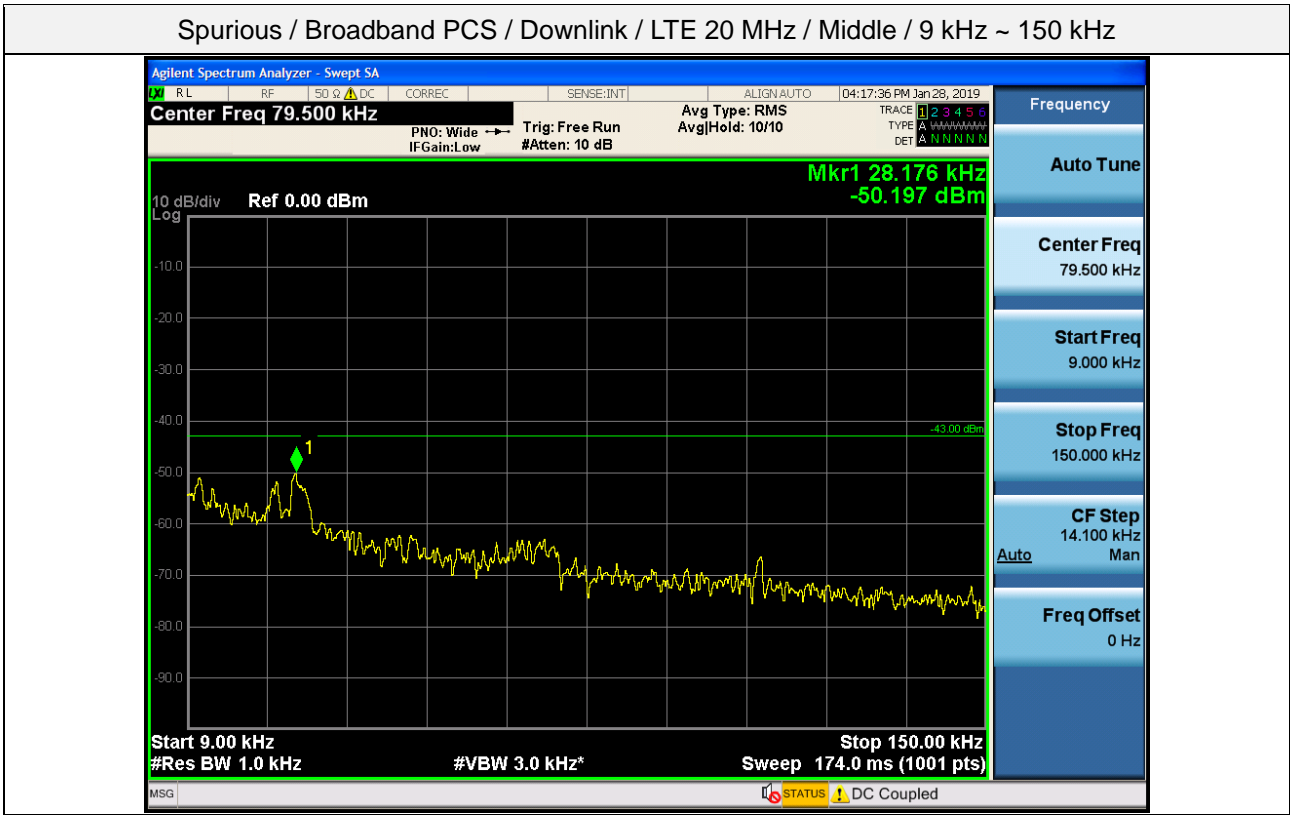

Spurious / Broadband PCS / Downlink / LTE 10 MHz / High / High Edge + 11 MHz ~ 10 GHz

Spurious / Broadband PCS / Downlink / LTE 20 MHz / Low / 9 kHz ~ 150 kHz

Spurious / Broadband PCS / Downlink / LTE 20 MHz / Low / 150 kHz ~ 30 MHz

Spurious / Broadband PCS / Downlink / LTE 20 MHz / Low / 30 MHz ~ Low edge - 10.1 MHz

Spurious / Broadband PCS / Downlink / LTE 20 MHz / Low / Low edge - 10.1 MHz ~ Low edge - 100 kHz

Spurious / Broadband PCS / Downlink / LTE 20 MHz / Low / High Edge + 1 MHz ~ High Edge + 11 MHz

Spurious / Broadband PCS / Downlink / LTE 20 MHz / Low / High Edge + 11 MHz ~ 10 GHz

Spurious / Broadband PCS / Downlink / LTE 20 MHz / Middle / 30 MHz ~ Low edge - 10.1 MHz

Spurious / Broadband PCS / Downlink / LTE 20 MHz / Middle / Low edge - 10.1 MHz ~ Low edge - 100 kHz

Spurious / Broadband PCS / Downlink / LTE 20 MHz / Middle / High Edge + 1 MHz ~ High Edge + 11 MHz

Spurious / Broadband PCS / Downlink / LTE 20 MHz / Middle / High Edge + 11 MHz ~ 10 GHz

Spurious / Broadband PCS / Downlink / LTE 20 MHz / High / 9 kHz ~ 150 kHz