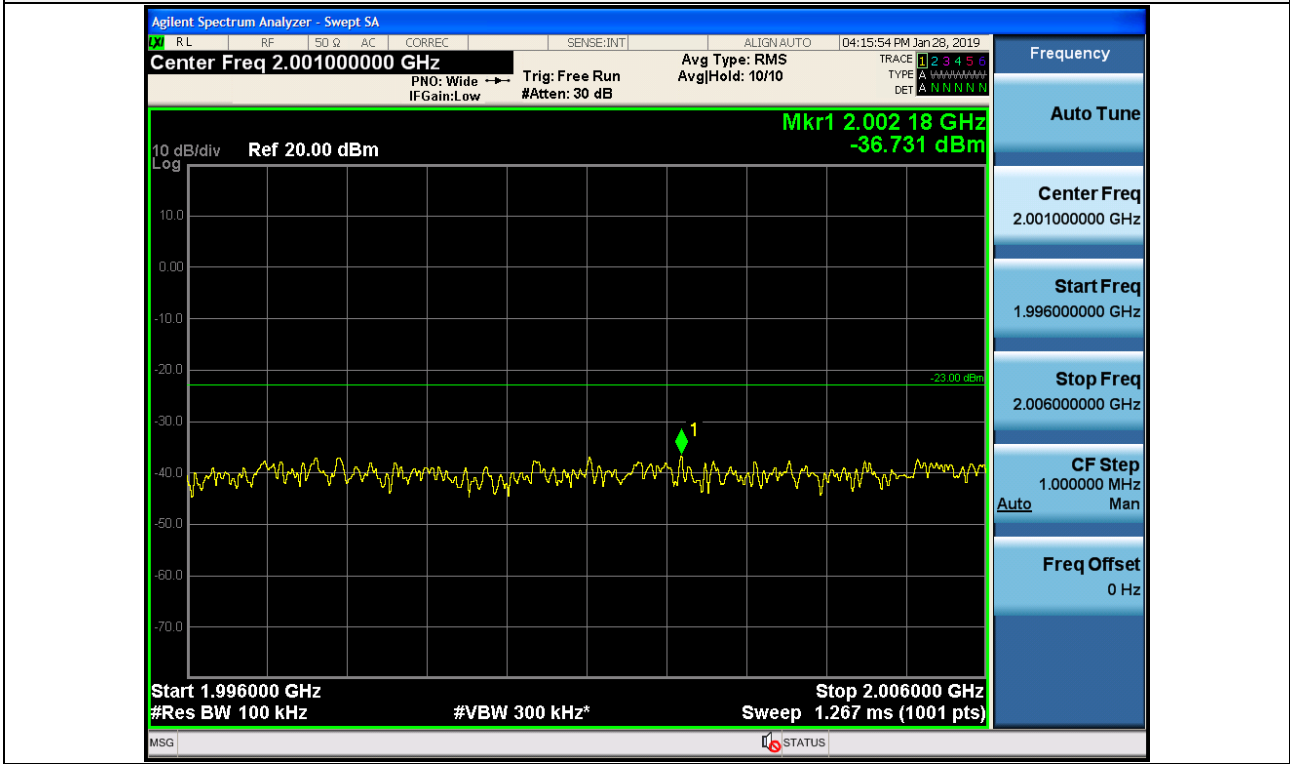

Spurious / Broadband PCS / Downlink / LTE 10 MHz / Low / 9 kHz ~ 150 kHz

Spurious / Broadband PCS / Downlink / LTE 10 MHz / Low / 150 kHz ~ 30 MHz

Spurious / Broadband PCS / Downlink / LTE 10 MHz / Low / 30 MHz ~ Low edge - 10.1 MHz

Spurious / Broadband PCS / Downlink / LTE 10 MHz / Low / Low edge - 10.1 MHz ~ Low edge - 100 kHz

Spurious / Broadband PCS / Downlink / LTE 10 MHz / Low / High Edge + 1 MHz ~ High Edge + 11 MHz

Spurious / Broadband PCS / Downlink / LTE 10 MHz / Low / High Edge + 11 MHz ~ 10 GHz

Spurious / Broadband PCS / Downlink / LTE 10 MHz / Middle / 30 MHz ~ Low edge - 10.1 MHz

Spurious / Broadband PCS / Downlink / LTE 10 MHz / Middle / Low edge - 10.1 MHz ~ Low edge - 100 kHz

Spurious / Broadband PCS / Downlink / LTE 10 MHz / Middle / High Edge + 1 MHz ~ High Edge + 11 MHz