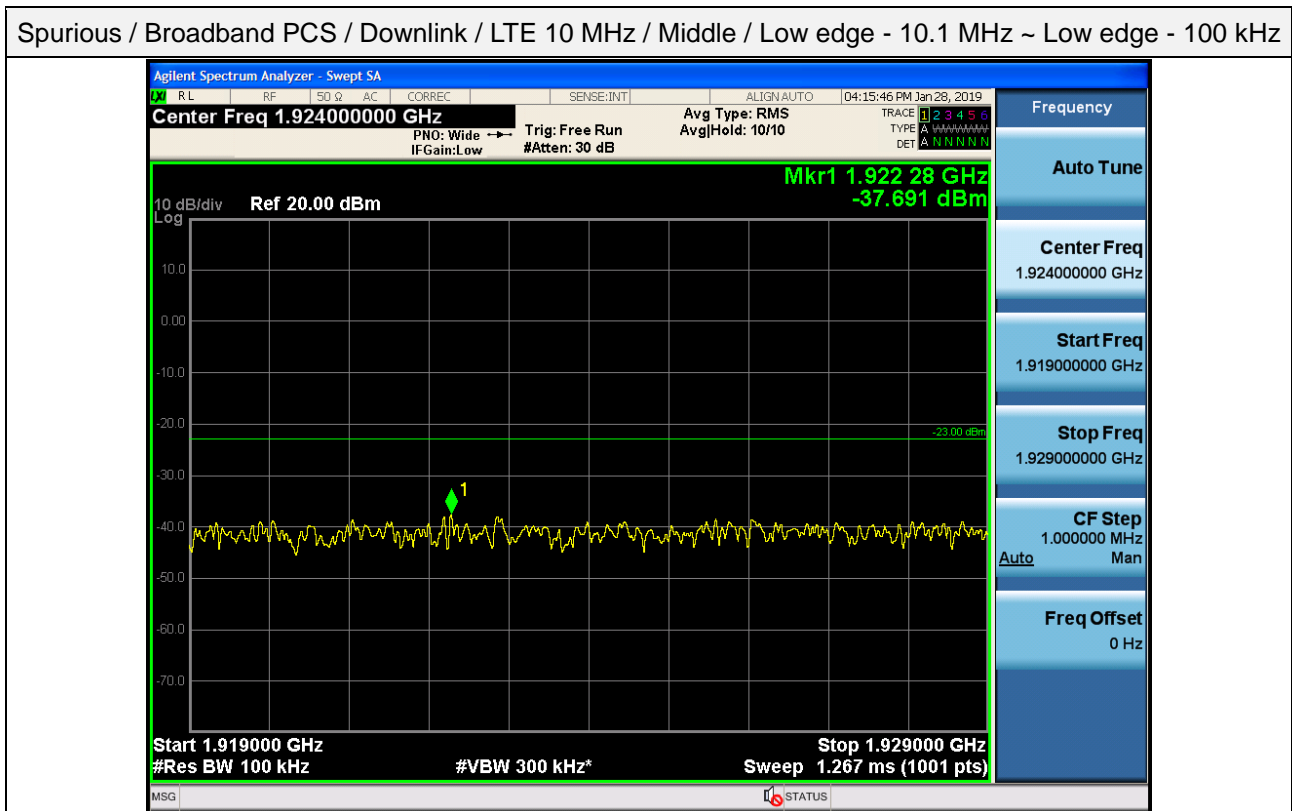

Spurious / Broadband PCS / Downlink / LTE 10 MHz / Low / 9 kHz ~ 150 kHz

Spurious / Broadband PCS / Downlink / LTE 10 MHz / Low / 150 kHz ~ 30 MHz

Spurious / Broadband PCS / Downlink / LTE 10 MHz / Low / 30 MHz ~ Low edge - 10.1 MHz

Spurious / Broadband PCS / Downlink / LTE 10 MHz / Low / Low edge - 10.1 MHz ~ Low edge - 100 kHz

Spurious / Broadband PCS / Downlink / LTE 10 MHz / Low / High Edge + 1 MHz ~ High Edge + 11 MHz

Spurious / Broadband PCS / Downlink / LTE 10 MHz / Low / High Edge + 11 MHz ~ 10 GHz

Spurious / Broadband PCS / Downlink / LTE 10 MHz / Middle / 30 MHz ~ Low edge - 10.1 MHz

Spurious / Broadband PCS / Downlink / LTE 10 MHz / Middle / Low edge - 10.1 MHz ~ Low edge - 100 kHz

Spurious / Broadband PCS / Downlink / LTE 10 MHz / Middle / High Edge + 1 MHz ~ High Edge + 11 MHz