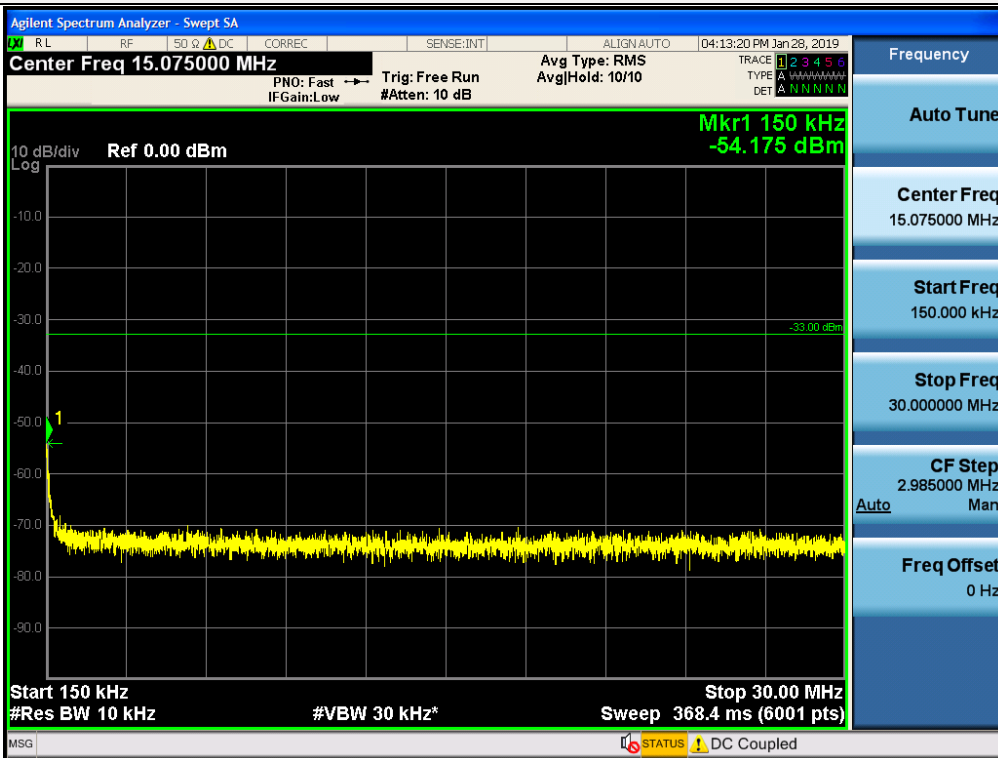

Spurious / Broadband PCS / Downlink / LTE 5 MHz / Middle / 9 kHz ~ 150 kHz

Spurious / Broadband PCS / Downlink / LTE 5 MHz / Middle / 150 kHz ~ 30 MHz

Spurious / Broadband PCS / Downlink / LTE 5 MHz / Middle / 30 MHz ~ Low edge - 10.1 MHz

Spurious / Broadband PCS / Downlink / LTE 5 MHz / Middle / Low edge - 10.1 MHz ~ Low edge - 100 kHz

Spurious / Broadband PCS / Downlink / LTE 5 MHz / Middle / High Edge + 1 MHz ~ High Edge + 11 MHz

Spurious / Broadband PCS / Downlink / LTE 5 MHz / Middle / High Edge + 11 MHz ~ 10 GHz