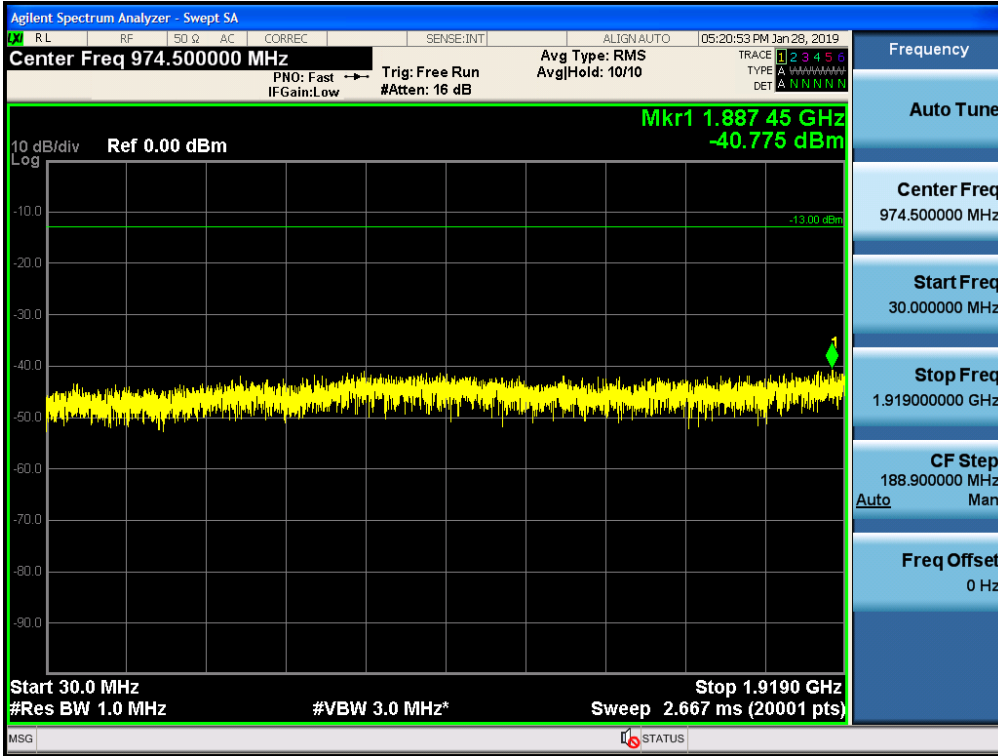

Spurious / Broadband PCS / Downlink / LTE 5 MHz / High / 9 kHz ~ 150 kHz

Spurious / Broadband PCS / Downlink / LTE 5 MHz / High / 150 kHz ~ 30 MHz

Spurious / Broadband PCS / Downlink / LTE 5 MHz / High / 30 MHz ~ Low edge - 10.1 MHz

Spurious / Broadband PCS / Downlink / LTE 5 MHz / High / Low edge - 10.1 MHz ~ Low edge - 100 kHz

Spurious / Broadband PCS / Downlink / LTE 5 MHz / High / High Edge + 1 MHz ~ High Edge + 11 MHz

Spurious / Broadband PCS / Downlink / LTE 5 MHz / High / High Edge + 11 MHz ~ 10 GHz

Spurious / Broadband PCS / Downlink / LTE 10 MHz / Low / 9 kHz ~ 150 kHz

Spurious / Broadband PCS / Downlink / LTE 10 MHz / Low / 150 kHz ~ 30 MHz

Spurious / Broadband PCS / Downlink / LTE 10 MHz / Low / 30 MHz ~ Low edge - 10.1 MHz

Spurious / Broadband PCS / Downlink / LTE 10 MHz / Low / Low edge - 10.1 MHz ~ Low edge - 100 kHz

Spurious / Broadband PCS / Downlink / LTE 10 MHz / Low / High Edge + 1 MHz ~ High Edge + 11 MHz

Spurious / Broadband PCS / Downlink / LTE 10 MHz / Low / High Edge + 11 MHz ~ 10 GHz