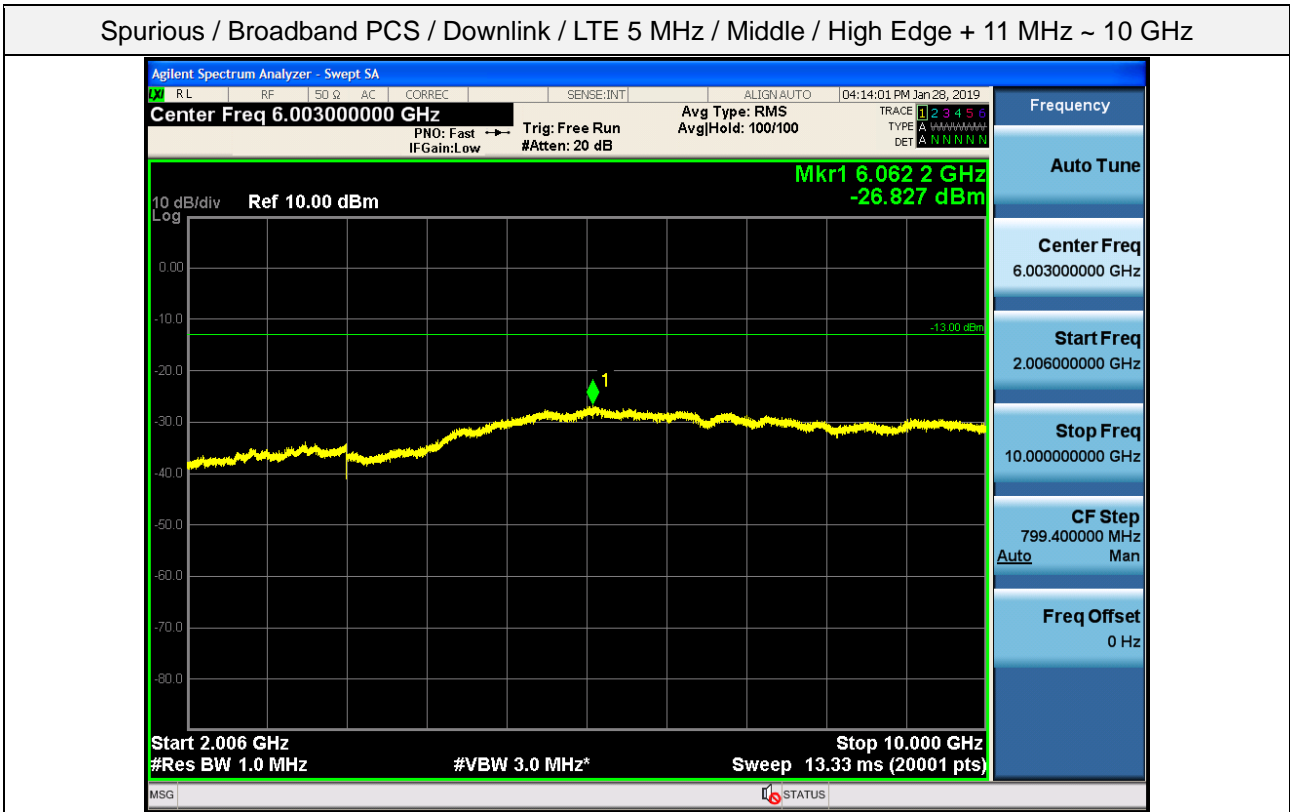

Spurious / Broadband PCS / Downlink / LTE 5 MHz / Middle / 9 kHz ~ 150 kHz

Spurious / Broadband PCS / Downlink / LTE 5 MHz / Middle / 150 kHz ~ 30 MHz

Spurious / Broadband PCS / Downlink / LTE 5 MHz / Middle / 30 MHz ~ Low edge - 10.1 MHz

Spurious / Broadband PCS / Downlink / LTE 5 MHz / Middle / Low edge - 10.1 MHz ~ Low edge - 100 kHz

Spurious / Broadband PCS / Downlink / LTE 5 MHz / Middle / High Edge + 1 MHz ~ High Edge + 11 MHz

Spurious / Broadband PCS / Downlink / LTE 5 MHz / Middle / High Edge + 11 MHz ~ 10 GHz

Spurious / Broadband PCS / Downlink / LTE 5 MHz / High / 9 kHz ~ 150 kHz

Spurious / Broadband PCS / Downlink / LTE 5 MHz / High / 150 kHz ~ 30 MHz

Spurious / Broadband PCS / Downlink / LTE 5 MHz / High / 30 MHz ~ Low edge - 10.1 MHz