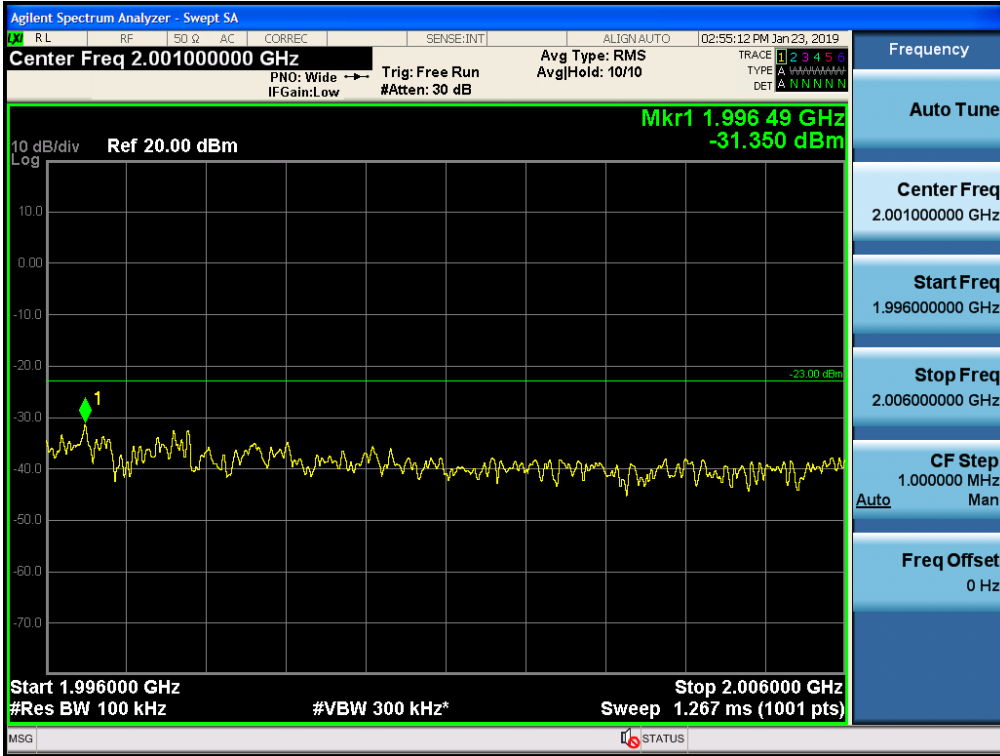

Spurious / Broadband PCS / Downlink / LTE 10 MHz / Middle / 30 MHz ~ Low edge - 10.1 MHz

Spurious / Broadband PCS / Downlink / LTE 10 MHz / Middle / Low edge - 10.1 MHz ~ Low edge - 100 kHz

Spurious / Broadband PCS / Downlink / LTE 10 MHz / Middle / High Edge + 1 MHz ~ High Edge + 11 MHz

Spurious / Broadband PCS / Downlink / LTE 10 MHz / Middle / High Edge + 11 MHz ~ 10 GHz

Spurious / Broadband PCS / Downlink / LTE 10 MHz / High / 9 kHz ~ 150 kHz

Spurious / Broadband PCS / Downlink / LTE 10 MHz / High / 150 kHz ~ 30 MHz

Spurious / Broadband PCS / Downlink / LTE 10 MHz / High / 30 MHz ~ Low edge - 10.1 MHz

Spurious / Broadband PCS / Downlink / LTE 10 MHz / High / Low edge - 10.1 MHz ~ Low edge - 100 kHz

Spurious / Broadband PCS / Downlink / LTE 10 MHz / High / High Edge + 1 MHz ~ High Edge + 11 MHz