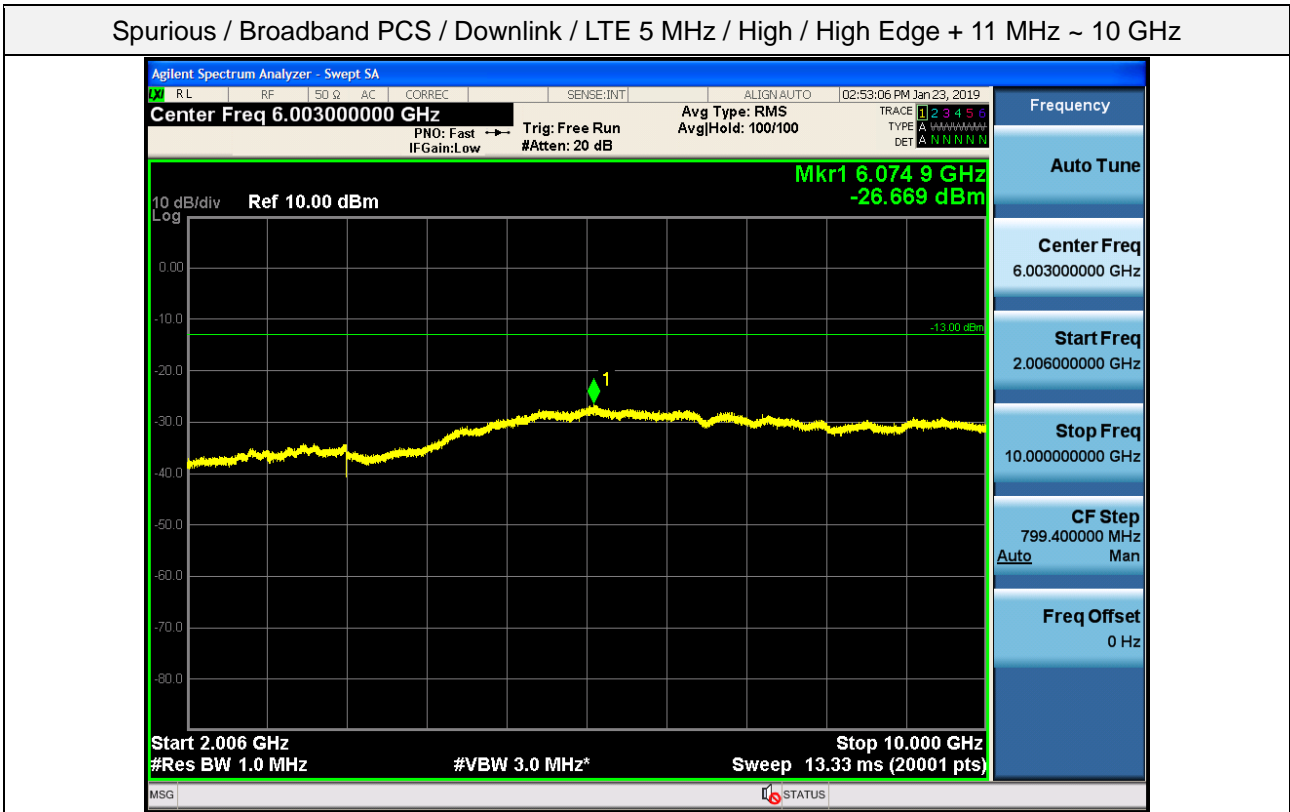

Spurious / Broadband PCS / Downlink / LTE 5 MHz / Middle / Low edge - 10.1 MHz ~ Low edge - 100 kHz

Spurious / Broadband PCS / Downlink / LTE 5 MHz / Middle / High Edge + 1 MHz ~ High Edge + 11 MHz

Spurious / Broadband PCS / Downlink / LTE 5 MHz / Middle / High Edge + 11 MHz ~ 10 GHz

Spurious / Broadband PCS / Downlink / LTE 5 MHz / High / 9 kHz ~ 150 kHz

Spurious / Broadband PCS / Downlink / LTE 5 MHz / High / 150 kHz ~ 30 MHz

Spurious / Broadband PCS / Downlink / LTE 5 MHz / High / 30 MHz ~ Low edge - 10.1 MHz

Spurious / Broadband PCS / Downlink / LTE 5 MHz / High / Low edge - 10.1 MHz ~ Low edge - 100 kHz

Spurious / Broadband PCS / Downlink / LTE 5 MHz / High / High Edge + 1 MHz ~ High Edge + 11 MHz

Spurious / Broadband PCS / Downlink / LTE 5 MHz / High / High Edge + 11 MHz ~ 10 GHz