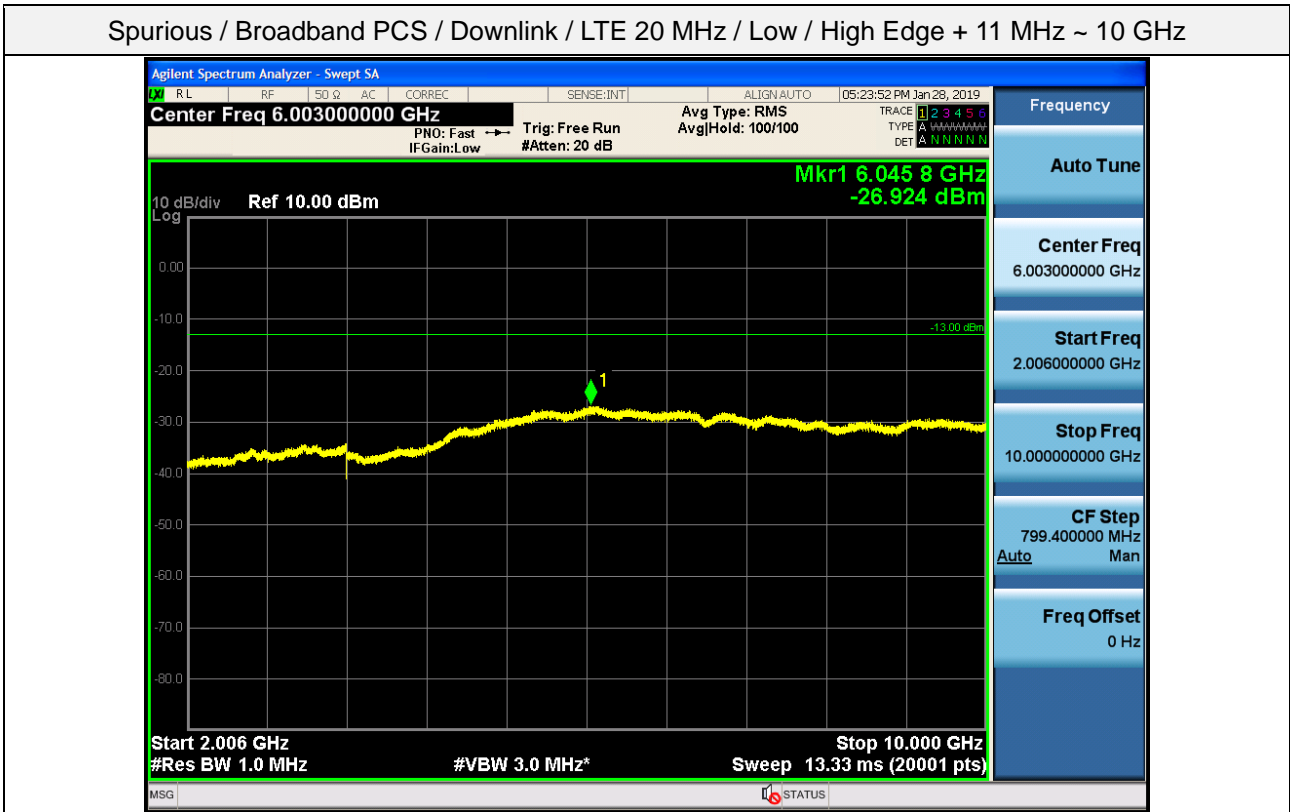

Spurious / Broadband PCS / Downlink / LTE 10 MHz / High / High Edge + 11 MHz ~ 10 GHz

Spurious / Broadband PCS / Downlink / LTE 20 MHz / Low / 9 kHz ~ 150 kHz

Spurious / Broadband PCS / Downlink / LTE 20 MHz / Low / 150 kHz ~ 30 MHz

Spurious / Broadband PCS / Downlink / LTE 20 MHz / Low / 30 MHz ~ Low edge - 10.1 MHz

Spurious / Broadband PCS / Downlink / LTE 20 MHz / Low / Low edge - 10.1 MHz ~ Low edge - 100 kHz

Spurious / Broadband PCS / Downlink / LTE 20 MHz / Low / High Edge + 1 MHz ~ High Edge + 11 MHz

Spurious / Broadband PCS / Downlink / LTE 20 MHz / Low / High Edge + 11 MHz ~ 10 GHz

Spurious / Broadband PCS / Downlink / LTE 20 MHz / Middle / 30 MHz ~ Low edge - 10.1 MHz

Spurious / Broadband PCS / Downlink / LTE 20 MHz / Middle / Low edge - 10.1 MHz ~ Low edge - 100 kHz

Spurious / Broadband PCS / Downlink / LTE 20 MHz / Middle / High Edge + 1 MHz ~ High Edge + 11 MHz

Spurious / Broadband PCS / Downlink / LTE 20 MHz / Middle / High Edge + 11 MHz ~ 10 GHz

Spurious / Broadband PCS / Downlink / LTE 20 MHz / High / 9 kHz ~ 150 kHz