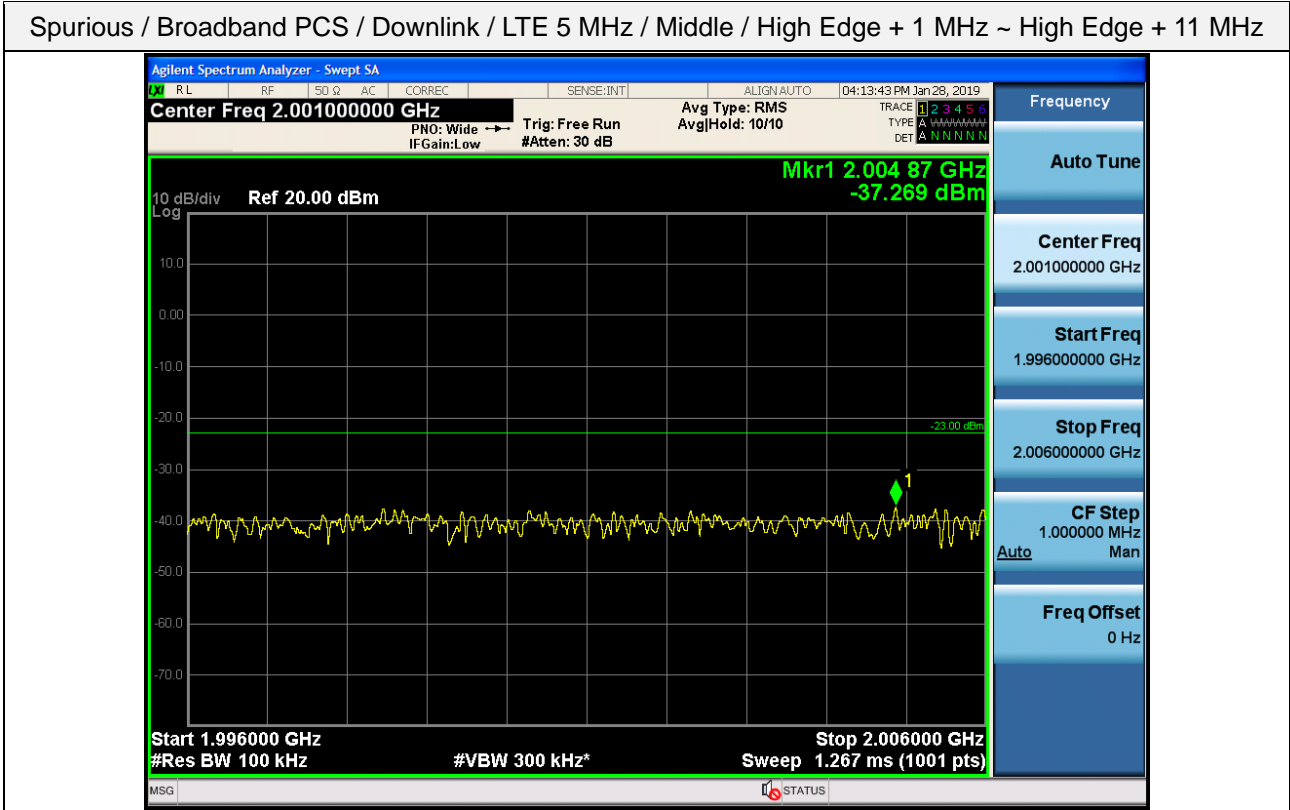

Spurious / Broadband PCS / Downlink / LTE 5 MHz / Middle / 9 kHz ~ 150 kHz

Spurious / Broadband PCS / Downlink / LTE 5 MHz / Middle / 150 kHz ~ 30 MHz

Spurious / Broadband PCS / Downlink / LTE 5 MHz / Middle / 30 MHz ~ Low edge - 10.1 MHz

Spurious / Broadband PCS / Downlink / LTE 5 MHz / Middle / Low edge - 10.1 MHz ~ Low edge - 100 kHz

Spurious / Broadband PCS / Downlink / LTE 5 MHz / Middle / High Edge + 1 MHz ~ High Edge + 11 MHz

Spurious / Broadband PCS / Downlink / LTE 5 MHz / Middle / High Edge + 11 MHz ~ 10 GHz