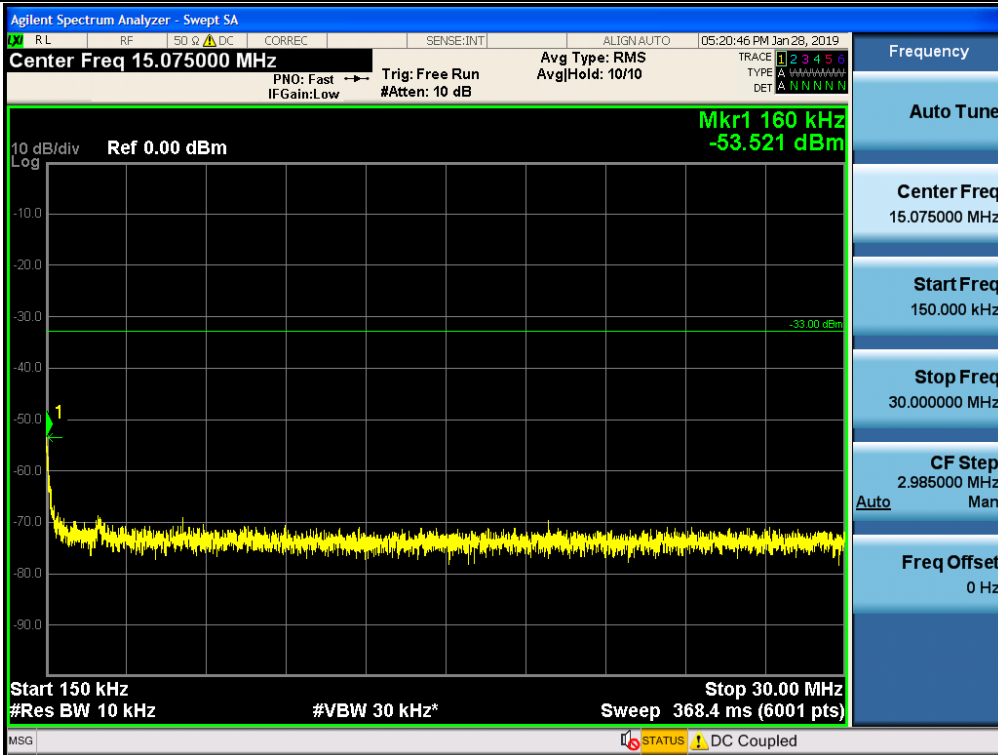

Spurious / Broadband PCS / Downlink / LTE 5 MHz / High / Low edge - 10.1 MHz ~ Low edge - 100 kHz

Spurious / Broadband PCS / Downlink / LTE 5 MHz / High / High Edge + 1 MHz ~ High Edge + 11 MHz

Spurious / Broadband PCS / Downlink / LTE 5 MHz / High / High Edge + 11 MHz ~ 10 GHz

Spurious / Broadband PCS / Downlink / LTE 10 MHz / Low / 9 kHz ~ 150 kHz

Spurious / Broadband PCS / Downlink / LTE 10 MHz / Low / 150 kHz ~ 30 MHz

Spurious / Broadband PCS / Downlink / LTE 10 MHz / Low / 30 MHz ~ Low edge - 10.1 MHz