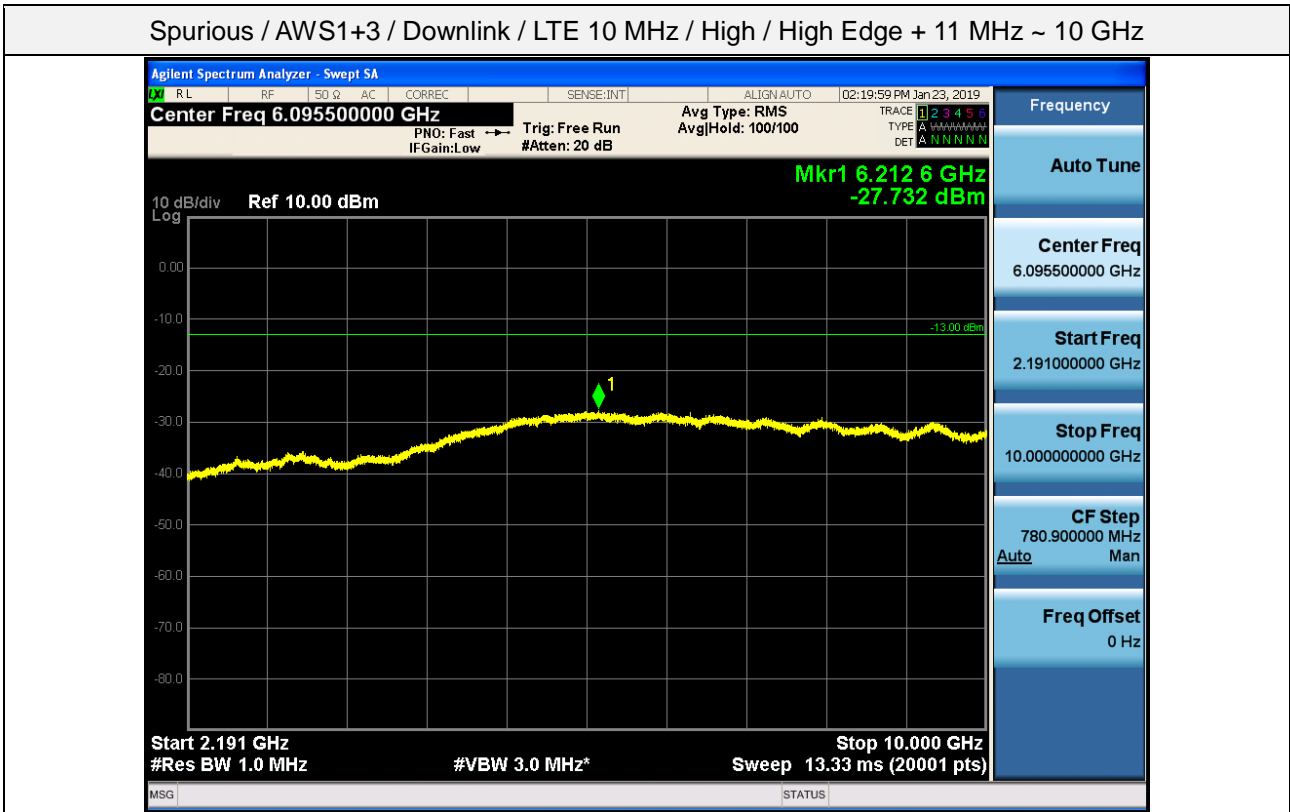

Spurious / AWS1+3 / Downlink / LTE 10 MHz / Middle / High Edge + 1 MHz ~ High Edge + 11 MHz

Spurious / AWS1+3 / Downlink / LTE 10 MHz / Middle / High Edge + 11 MHz ~ 10 GHz

Spurious / AWS1+3 / Downlink / LTE 10 MHz / Middle / 10 GHz ~ 26.5 GHz

Spurious / AWS1+3 / Downlink / LTE 10 MHz / High / 9 kHz ~ 150 kHz

Spurious / AWS1+3 / Downlink / LTE 10 MHz / High / 150 kHz ~ 30 MHz

Spurious / AWS1+3 / Downlink / LTE 10 MHz / High / 30 MHz ~ Low edge - 10.1 MHz

Spurious / AWS1+3 / Downlink / LTE 10 MHz / High / Low edge - 10.1 MHz ~ Low edge - 100 kHz

Spurious / AWS1+3 / Downlink / LTE 10 MHz / High / High Edge + 1 MHz ~ High Edge + 11 MHz

Spurious / AWS1+3 / Downlink / LTE 10 MHz / High / High Edge + 11 MHz ~ 10 GHz

Spurious / AWS1+3 / Downlink / LTE 20 MHz / Low / 9 kHz ~ 150 kHz

Spurious / AWS1+3 / Downlink / LTE 20 MHz / Low / 150 kHz ~ 30 MHz

Spurious / AWS1+3 / Downlink / LTE 20 MHz / Low / 30 MHz ~ Low edge - 10.1 MHz