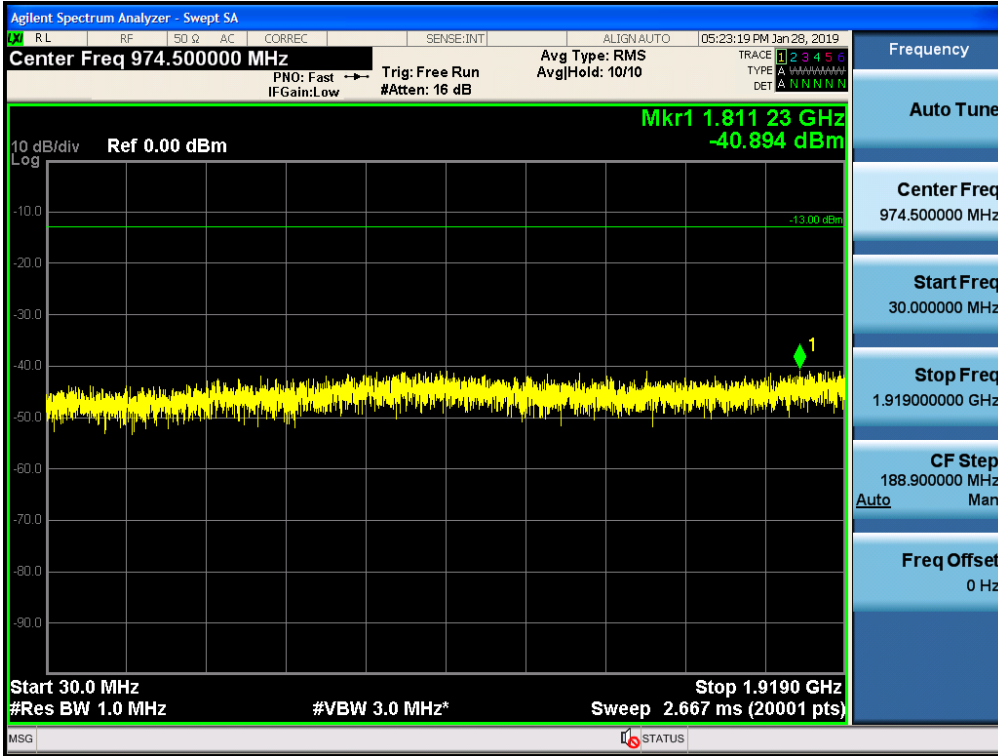

Spurious / Broadband PCS / Downlink / LTE 10 MHz / High / 30 MHz ~ Low edge - 10.1 MHz

Spurious / Broadband PCS / Downlink / LTE 10 MHz / High / Low edge - 10.1 MHz ~ Low edge - 100 kHz

Spurious / Broadband PCS / Downlink / LTE 10 MHz / High / High Edge + 1 MHz ~ High Edge + 11 MHz

Spurious / Broadband PCS / Downlink / LTE 10 MHz / High / High Edge + 11 MHz ~ 10 GHz

Spurious / Broadband PCS / Downlink / LTE 20 MHz / Low / 9 kHz ~ 150 kHz

Spurious / Broadband PCS / Downlink / LTE 20 MHz / Low / 150 kHz ~ 30 MHz

Spurious / Broadband PCS / Downlink / LTE 20 MHz / Low / 30 MHz ~ Low edge - 10.1 MHz

Spurious / Broadband PCS / Downlink / LTE 20 MHz / Low / Low edge - 10.1 MHz ~ Low edge - 100 kHz

Spurious / Broadband PCS / Downlink / LTE 20 MHz / Low / High Edge + 1 MHz ~ High Edge + 11 MHz

Spurious / Broadband PCS / Downlink / LTE 20 MHz / Low / High Edge + 11 MHz ~ 10 GHz

Spurious / Broadband PCS / Downlink / LTE 20 MHz / Middle / 30 MHz ~ Low edge - 10.1 MHz

Spurious / Broadband PCS / Downlink / LTE 20 MHz / Middle / Low edge - 10.1 MHz ~ Low edge - 100 kHz