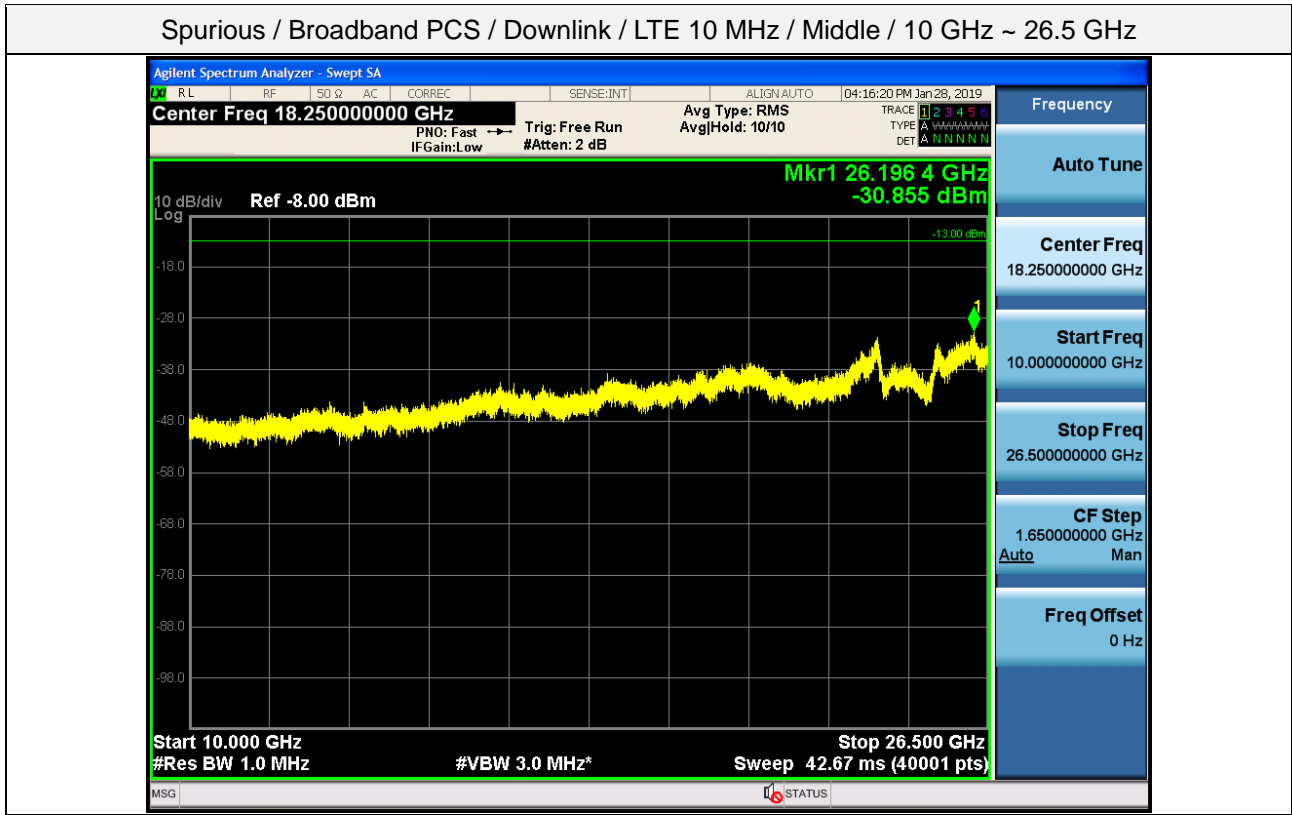

Spurious / Broadband PCS / Downlink / LTE 10 MHz / Low / Low edge - 10.1 MHz ~ Low edge - 100 kHz

Spurious / Broadband PCS / Downlink / LTE 10 MHz / Low / High Edge + 1 MHz ~ High Edge + 11 MHz

Spurious / Broadband PCS / Downlink / LTE 10 MHz / Low / High Edge + 11 MHz ~ 10 GHz

Spurious / Broadband PCS / Downlink / LTE 10 MHz / Middle / 30 MHz ~ Low edge - 10.1 MHz

Spurious / Broadband PCS / Downlink / LTE 10 MHz / Middle / Low edge - 10.1 MHz ~ Low edge - 100 kHz

Spurious / Broadband PCS / Downlink / LTE 10 MHz / Middle / High Edge + 1 MHz ~ High Edge + 11 MHz

Spurious / Broadband PCS / Downlink / LTE 10 MHz / Middle / High Edge + 11 MHz ~ 10 GHz

Spurious / Broadband PCS / Downlink / LTE 10 MHz / High / 9 kHz ~ 150 kHz

Spurious / Broadband PCS / Downlink / LTE 10 MHz / High / 150 kHz ~ 30 MHz

Spurious / Broadband PCS / Downlink / LTE 10 MHz / High / 30 MHz ~ Low edge - 10.1 MHz

Spurious / Broadband PCS / Downlink / LTE 10 MHz / High / Low edge - 10.1 MHz ~ Low edge - 100 kHz

Spurious / Broadband PCS / Downlink / LTE 10 MHz / High / High Edge + 1 MHz ~ High Edge + 11 MHz