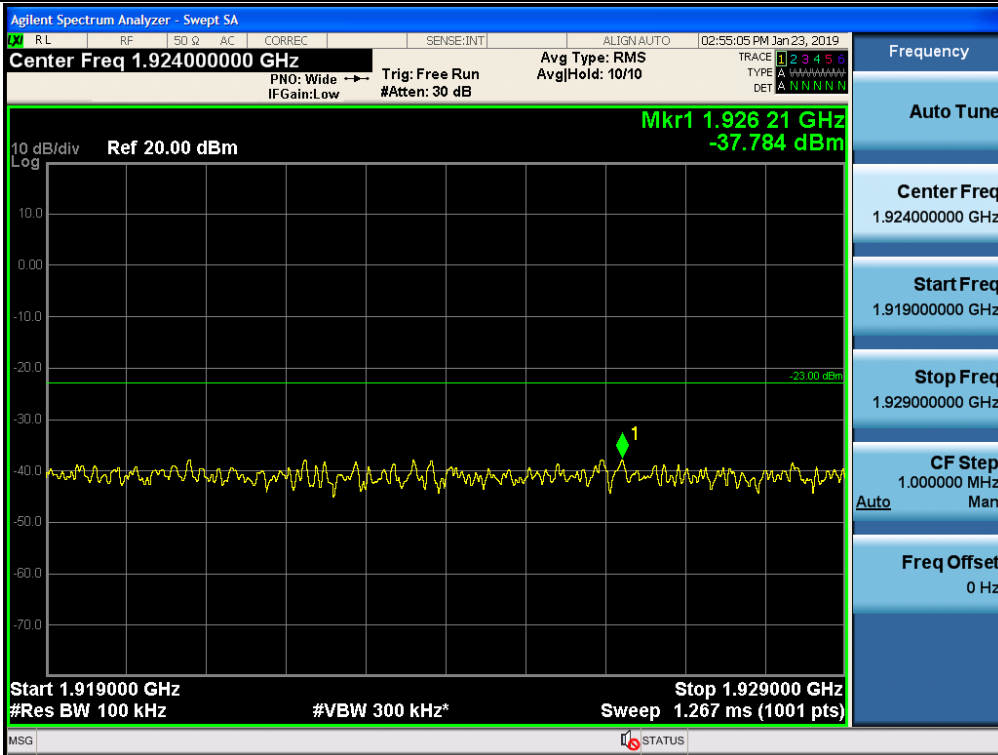

Spurious / Broadband PCS / Downlink / LTE 10 MHz / Middle / High Edge + 11 MHz ~ 10 GHz

Spurious / Broadband PCS / Downlink / LTE 10 MHz / High / 9 kHz ~ 150 kHz

Spurious / Broadband PCS / Downlink / LTE 10 MHz / High / 150 kHz ~ 30 MHz

Spurious / Broadband PCS / Downlink / LTE 10 MHz / High / 30 MHz ~ Low edge - 10.1 MHz

Spurious / Broadband PCS / Downlink / LTE 10 MHz / High / Low edge - 10.1 MHz ~ Low edge - 100 kHz

Spurious / Broadband PCS / Downlink / LTE 10 MHz / High / High Edge + 1 MHz ~ High Edge + 11 MHz