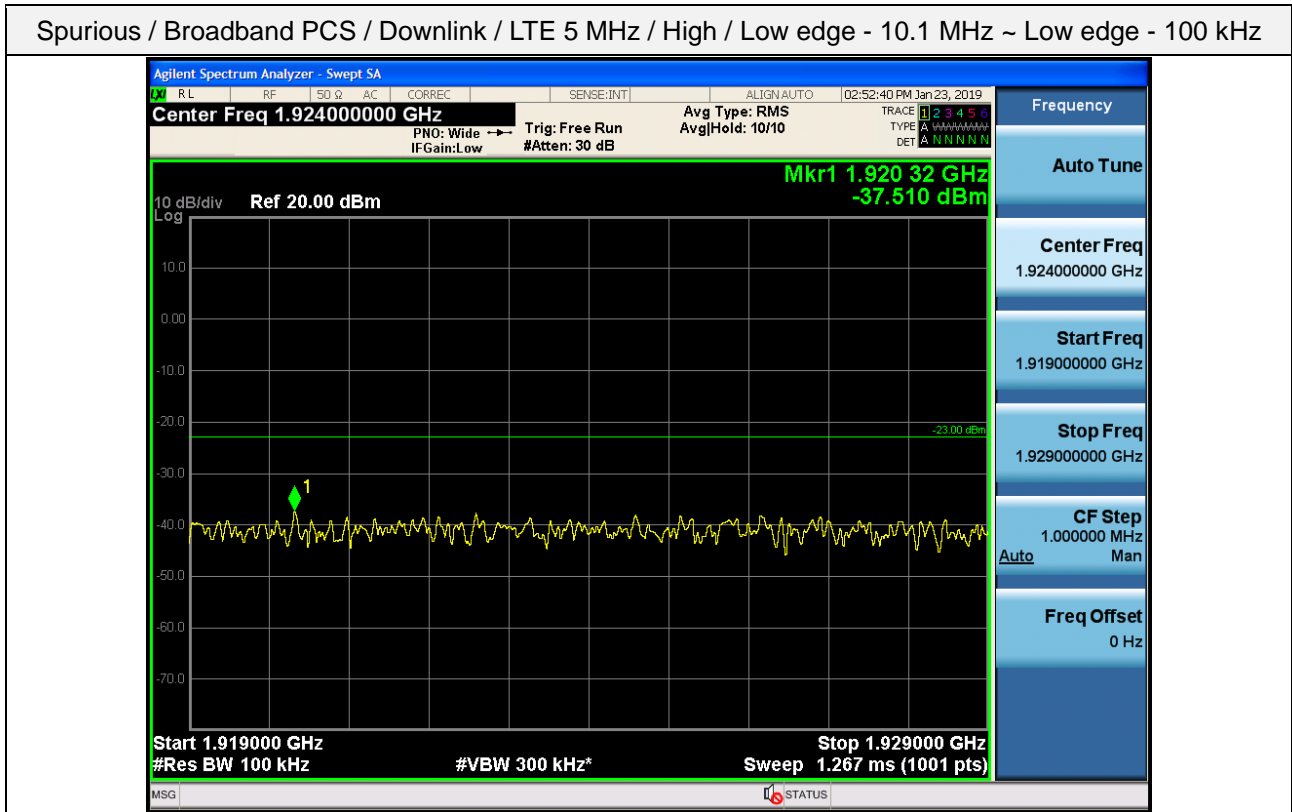

Spurious / Broadband PCS / Downlink / LTE 5 MHz / Middle / Low edge - 10.1 MHz ~ Low edge - 100 kHz

Spurious / Broadband PCS / Downlink / LTE 5 MHz / Middle / High Edge + 1 MHz ~ High Edge + 11 MHz

Spurious / Broadband PCS / Downlink / LTE 5 MHz / Middle / High Edge + 11 MHz ~ 10 GHz

Spurious / Broadband PCS / Downlink / LTE 5 MHz / High / 9 kHz ~ 150 kHz

Spurious / Broadband PCS / Downlink / LTE 5 MHz / High / 150 kHz ~ 30 MHz

Spurious / Broadband PCS / Downlink / LTE 5 MHz / High / 30 MHz ~ Low edge - 10.1 MHz

Spurious / Broadband PCS / Downlink / LTE 5 MHz / High / Low edge - 10.1 MHz ~ Low edge - 100 kHz

Spurious / Broadband PCS / Downlink / LTE 5 MHz / High / High Edge + 1 MHz ~ High Edge + 11 MHz

Spurious / Broadband PCS / Downlink / LTE 5 MHz / High / High Edge + 11 MHz ~ 10 GHz