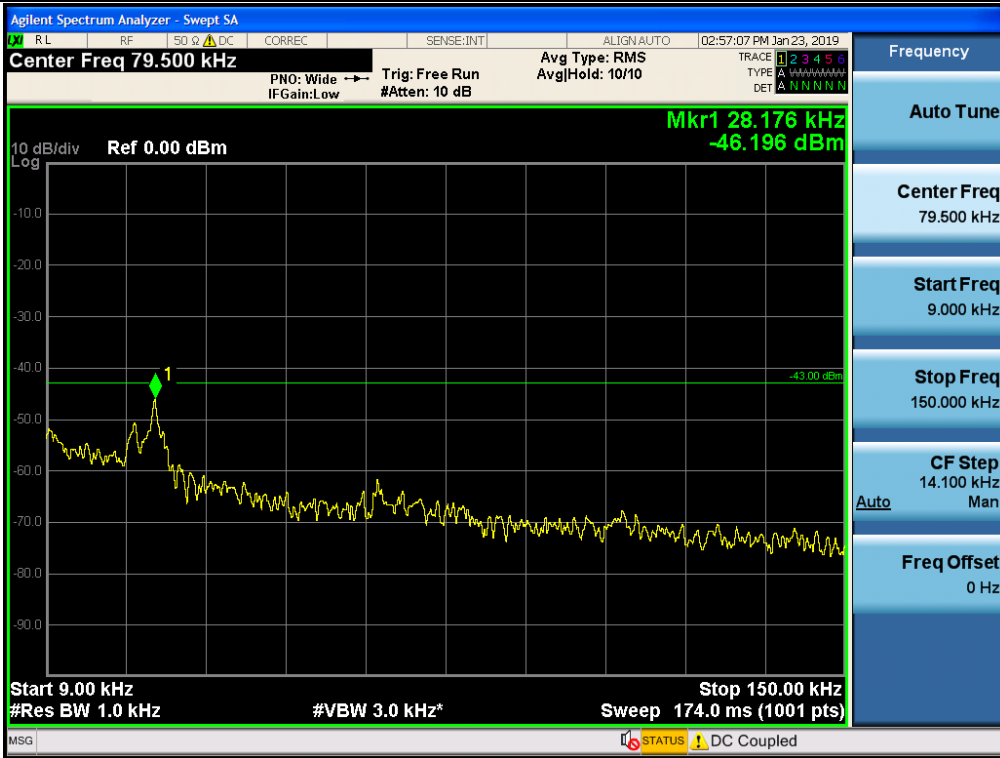

Spurious / Broadband PCS / Downlink / LTE 20 MHz / Low / High Edge + 11 MHz ~ 10 GHz

Spurious / Broadband PCS / Downlink / LTE 20 MHz / Middle / 30 MHz ~ Low edge - 10.1 MHz

Spurious / Broadband PCS / Downlink / LTE 20 MHz / Middle / Low edge - 10.1 MHz ~ Low edge - 100 kHz

Spurious / Broadband PCS / Downlink / LTE 20 MHz / Middle / High Edge + 1 MHz ~ High Edge + 11 MHz

Spurious / Broadband PCS / Downlink / LTE 20 MHz / Middle / High Edge + 11 MHz ~ 10 GHz

Spurious / Broadband PCS / Downlink / LTE 20 MHz / High / 9 kHz ~ 150 kHz

Spurious / Broadband PCS / Downlink / LTE 20 MHz / High / 150 kHz ~ 30 MHz

Spurious / Broadband PCS / Downlink / LTE 20 MHz / High / 30 MHz ~ Low edge - 10.1 MHz

Spurious / Broadband PCS / Downlink / LTE 20 MHz / High / Low edge - 10.1 MHz ~ Low edge - 100 kHz

Spurious / Broadband PCS / Downlink / LTE 20 MHz / High / High Edge + 1 MHz ~ High Edge + 11 MHz

Spurious / Broadband PCS / Downlink / LTE 20 MHz / High / High Edge + 11 MHz ~ 10 GHz

Spurious / AWS1+3 / Downlink / LTE 5 MHz / Low / 9 kHz ~ 150 kHz