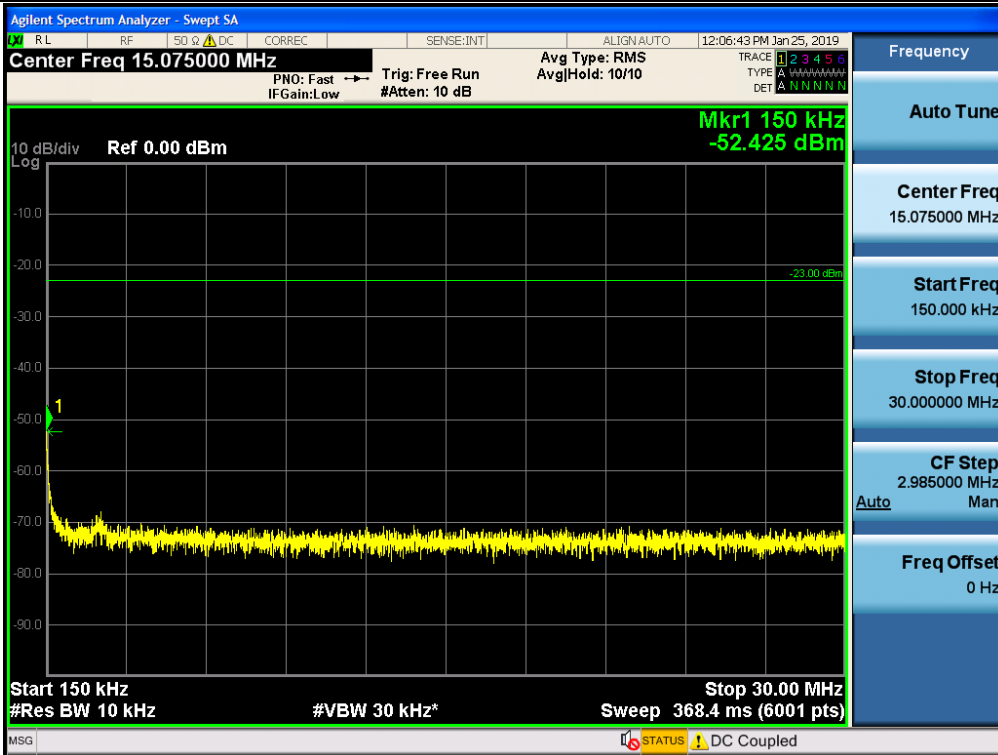

Spurious / Upper 700 MHz / Downlink / LTE 10 MHz / Low / 1 559 MHz ~ 1 573 MHz (700 Hz (1))

Spurious / Upper 700 MHz / Downlink / LTE 10 MHz / Low / 1 573 MHz ~ 1 587 MHz (700 Hz (2))

Spurious / Upper 700 MHz / Downlink / LTE 10 MHz / Low / 1 587 MHz ~ 1 601 MHz (700 Hz (3))

Spurious / Upper 700 MHz / Downlink / LTE 10 MHz / Low / 1 601 MHz ~ 1 610 MHz (700 Hz (4))

Spurious / Upper 700 MHz / Downlink / LTE 10 MHz / Middle / 9 kHz ~ 150 kHz

Spurious / Upper 700 MHz / Downlink / LTE 10 MHz / Middle / 150 kHz ~ 30 MHz

Spurious / Upper 700 MHz / Downlink / LTE 10 MHz / Middle / 30 MHz ~ Low edge - 10.1 MHz

Spurious / Upper 700 MHz / Downlink / LTE 10 MHz / Middle / Low edge - 10.1 MHz ~ Low edge - 100 kHz

Spurious / Upper 700 MHz / Downlink / LTE 10 MHz / Middle / High Edge + 100 kHz ~ High Edge + 10.1 MHz