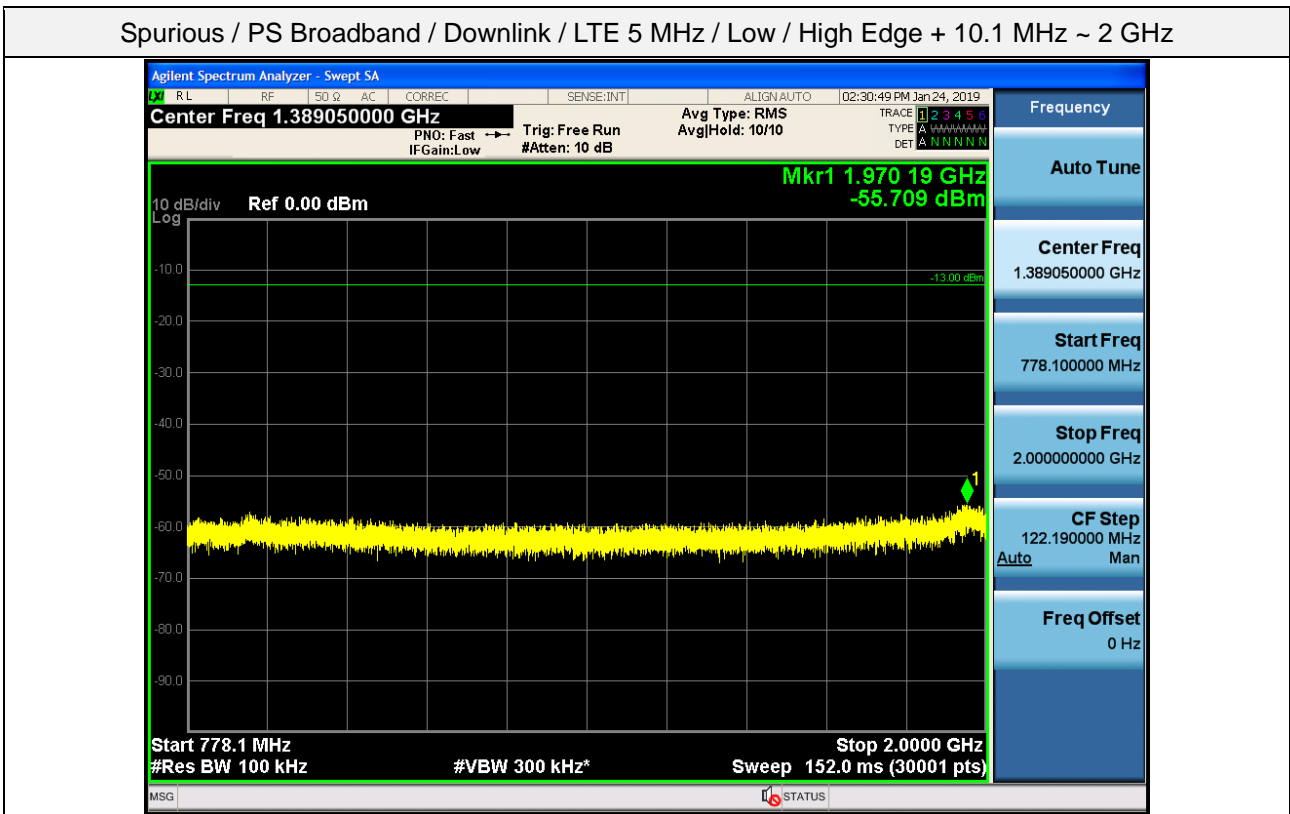

Spurious / Upper 700 MHz / Downlink / LTE 10 MHz / High / 1 573 MHz ~ 1 587 MHz (700 Hz (2))

Spurious / Upper 700 MHz / Downlink / LTE 10 MHz / High / 1 587 MHz ~ 1 601 MHz (700 Hz (3))

Spurious / Upper 700 MHz / Downlink / LTE 10 MHz / High / 1 601 MHz ~ 1 610 MHz (700 Hz (4))

Spurious / PS Broadband / Downlink / LTE 5 MHz / Low / 9 kHz ~ 150 kHz

Spurious / PS Broadband / Downlink / LTE 5 MHz / Low / 150 kHz ~ 30 MHz

Spurious / PS Broadband / Downlink / LTE 5 MHz / Low / 30 MHz ~ Low edge – 10.1 MHz

Spurious / PS Broadband / Downlink / LTE 5 MHz / Low / Low edge – 10.1 MHz ~ Low edge - 100 kHz

Spurious / PS Broadband / Downlink / LTE 5 MHz / Low / High Edge + 100 kHz ~ High Edge + 10.1 MHz

Spurious / PS Broadband / Downlink / LTE 5 MHz / Low / High Edge + 10.1 MHz ~ 2 GHz