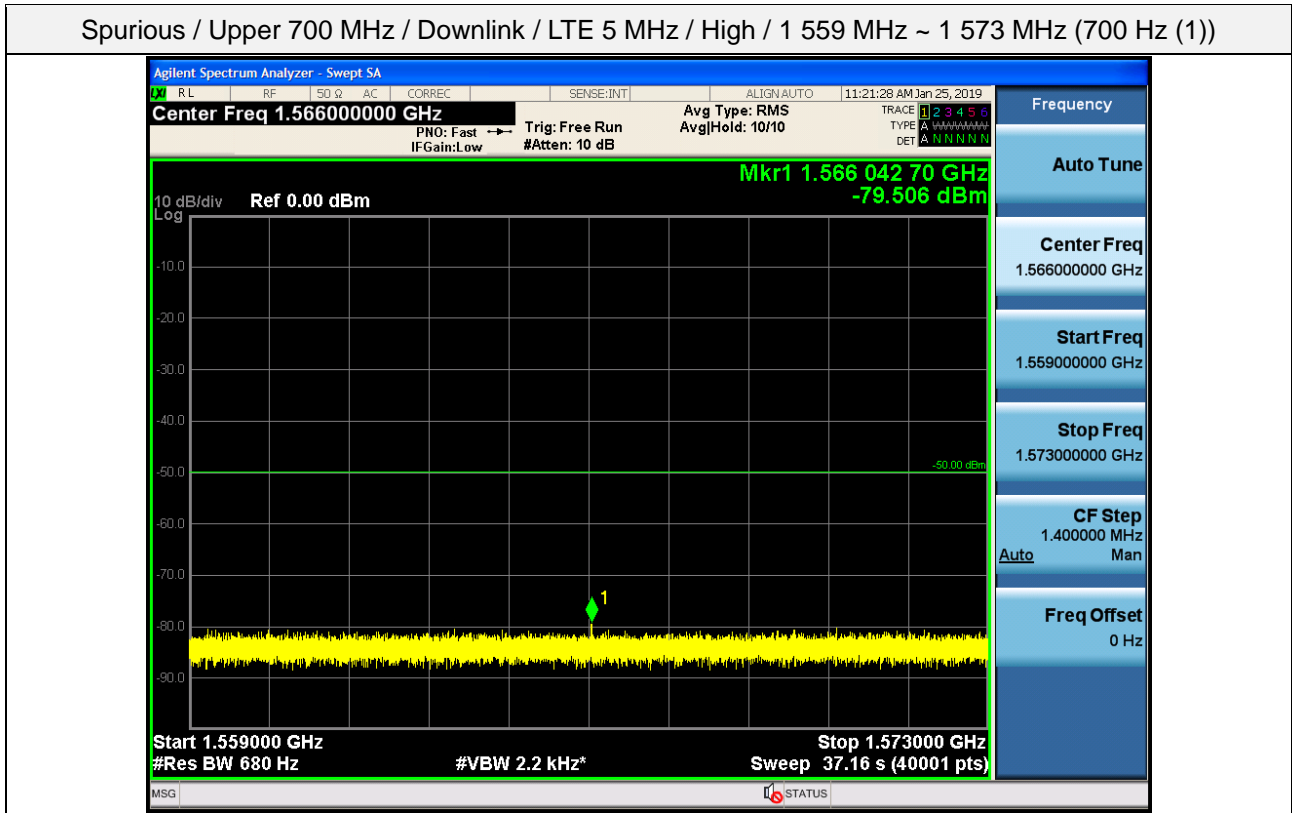

Spurious / Upper 700 MHz / Downlink / LTE 5 MHz / High / Low edge - 10.1 MHz ~ Low edge - 100 kHz

Spurious / Upper 700 MHz / Downlink / LTE 5 MHz / High / High Edge + 100 kHz ~ High Edge + 10.1 MHz

Spurious / Upper 700 MHz / Downlink / LTE 5 MHz / High / High Edge + 10.1 MHz ~ 2 GHz

Spurious / Upper 700 MHz / Downlink / LTE 5 MHz / High / 2 GHz ~ 4 GHz

Spurious / Upper 700 MHz / Downlink / LTE 5 MHz / High / 4 GHz ~ 6 GHz

Spurious / Upper 700 MHz / Downlink / LTE 5 MHz / High / 6 GHz ~ 8 GHz

Spurious / Upper 700 MHz / Downlink / LTE 5 MHz / High / 763 MHz ~ 775 MHz

Spurious / Upper 700 MHz / Downlink / LTE 5 MHz / High / 1 559 MHz ~ 1 573 MHz (700 Hz (1))

Spurious / Upper 700 MHz / Downlink / LTE 5 MHz / High / 1 573 MHz ~ 1 587 MHz (700 Hz (2))

Spurious / Upper 700 MHz / Downlink / LTE 5 MHz / High / 1 587 MHz ~ 1 601 MHz (700 Hz (3))

Spurious / Upper 700 MHz / Downlink / LTE 5 MHz / High / 1 601 MHz ~ 1 610 MHz (700 Hz (4))

Spurious / Upper 700 MHz / Downlink / LTE 10 MHz / Low / 9 kHz ~ 150 kHz