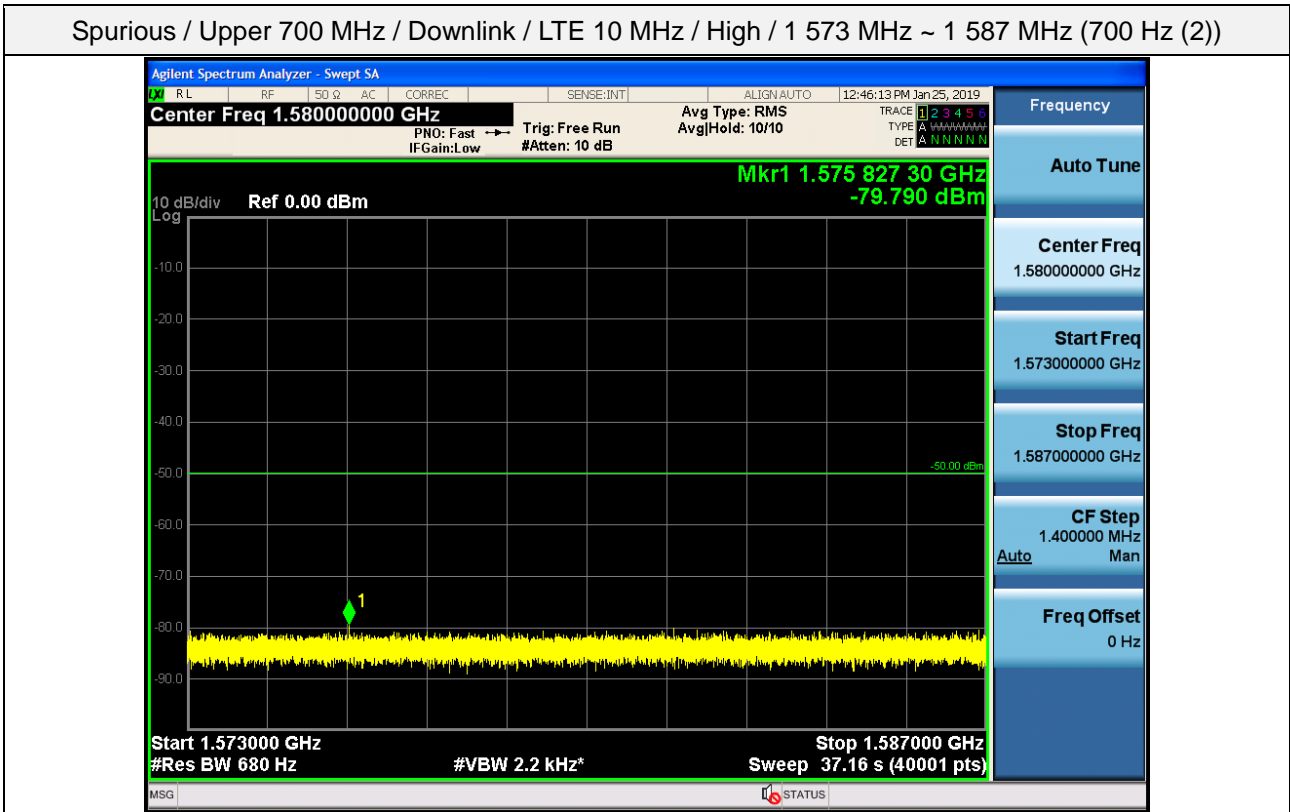

Spurious / Upper 700 MHz / Downlink / LTE 10 MHz / High / 4 GHz ~ 6 GHz

Spurious / Upper 700 MHz / Downlink / LTE 10 MHz / High / 6 GHz ~ 8 GHz

Spurious / Upper 700 MHz / Downlink / LTE 10 MHz / High / 763 MHz ~ 775 MHz

Spurious / Upper 700 MHz / Downlink / LTE 10 MHz / High / 793 MHz ~ 805 GHz

Spurious / Upper 700 MHz / Downlink / LTE 10 MHz / High / 1 559 MHz ~ 1610 MHz (1 MHz)

Spurious / Upper 700 MHz / Downlink / LTE 10 MHz / High / 1 559 MHz ~ 1 573 MHz (700 Hz (1))

Spurious / Upper 700 MHz / Downlink / LTE 10 MHz / High / 1 573 MHz ~ 1 587 MHz (700 Hz (2))

Spurious / Upper 700 MHz / Downlink / LTE 10 MHz / High / 1 587 MHz ~ 1 601 MHz (700 Hz (3))

Spurious / Upper 700 MHz / Downlink / LTE 10 MHz / High / 1 601 MHz ~ 1 610 MHz (700 Hz (4))