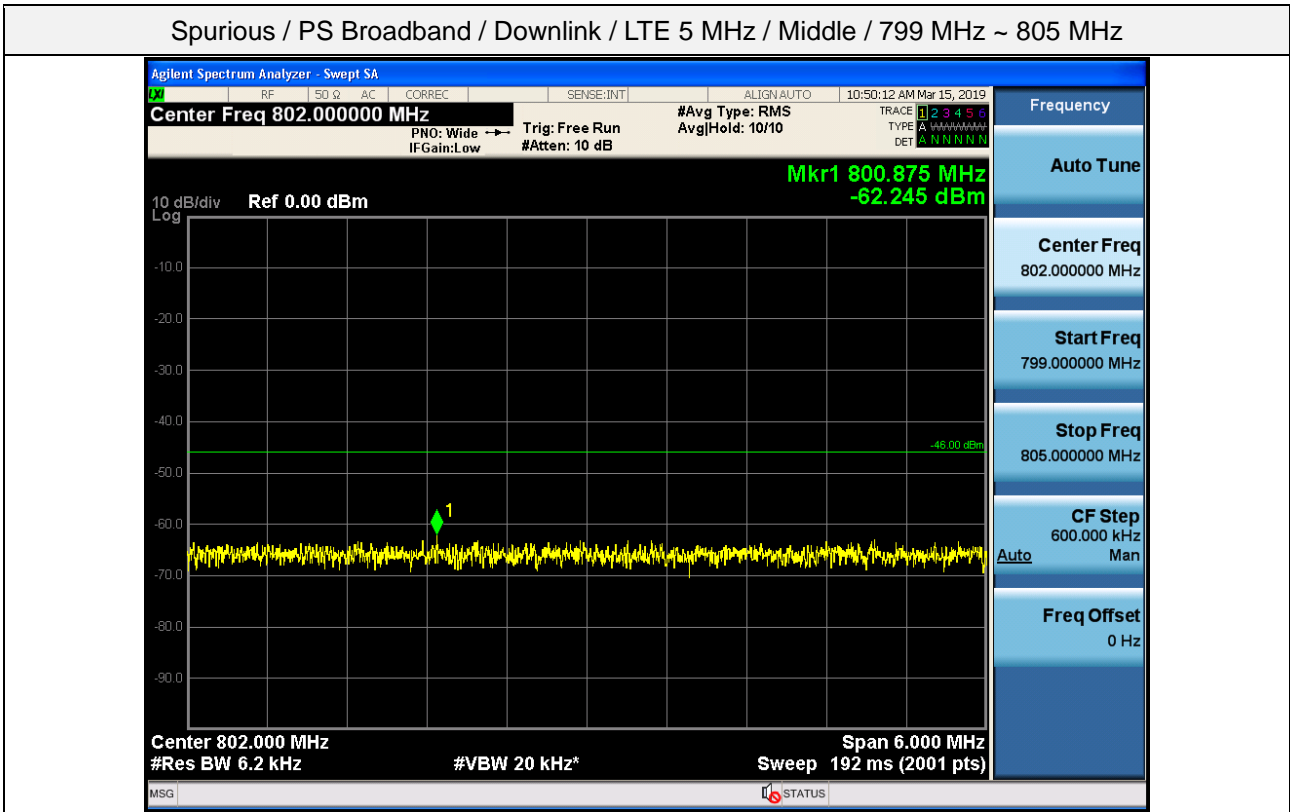

Spurious / PS Broadband / Downlink / LTE 5 MHz / Middle / Low edge – 10.1 MHz ~ Low edge - 100 kHz

Spurious / PS Broadband / Downlink / LTE 5 MHz / Middle / High Edge + 100 kHz ~ High Edge + 10.1 MHz

Spurious / PS Broadband / Downlink / LTE 5 MHz / Middle / High Edge + 10.1 MHz ~ 2 GHz

Spurious / PS Broadband / Downlink / LTE 5 MHz / Middle / 2 GHz ~ 4 GHz

Spurious / PS Broadband / Downlink / LTE 5 MHz / Middle / 4 GHz ~ 6 GHz

Spurious / PS Broadband / Downlink / LTE 5 MHz / Middle / 6 GHz ~ 8 GHz

Spurious / PS Broadband / Downlink / LTE 5 MHz / Middle / 769 MHz ~ 775 MHz

Spurious / PS Broadband / Downlink / LTE 5 MHz / Middle / 799 MHz ~ 805 MHz

Spurious / PS Broadband / Downlink / LTE 5 MHz / Middle / 1559 MHz ~ 1610 MHz (-70 dBW)