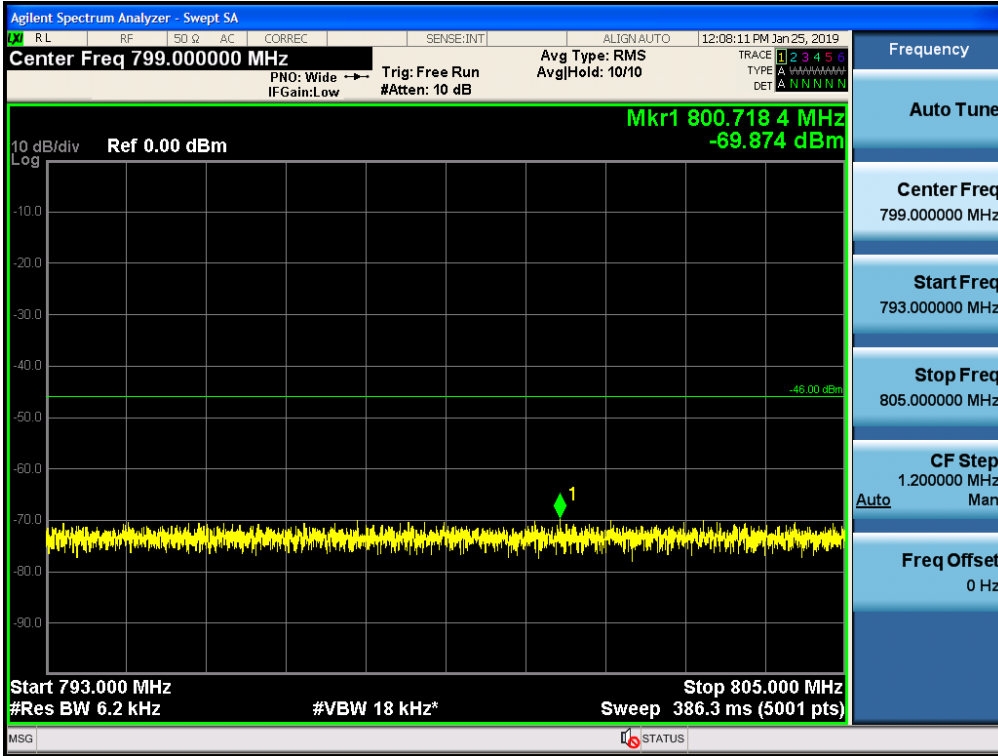

Spurious / Upper 700 MHz / Downlink / LTE 10 MHz / Middle / 30 MHz ~ Low edge - 10.1 MHz

Spurious / Upper 700 MHz / Downlink / LTE 10 MHz / Middle / Low edge - 10.1 MHz ~ Low edge - 100 kHz

Spurious / Upper 700 MHz / Downlink / LTE 10 MHz / Middle / High Edge + 100 kHz ~ High Edge + 10.1 MHz

Spurious / Upper 700 MHz / Downlink / LTE 10 MHz / Middle / High Edge + 10.1 MHz ~ 2 GHz

Spurious / Upper 700 MHz / Downlink / LTE 10 MHz / Middle / 2 GHz ~ 4 GHz

Spurious / Upper 700 MHz / Downlink / LTE 10 MHz / Middle / 4 GHz ~ 6 GHz

Spurious / Upper 700 MHz / Downlink / LTE 10 MHz / Middle / 6 GHz ~ 8 GHz

Spurious / Upper 700 MHz / Downlink / LTE 10 MHz / Middle / 763 MHz ~ 775 MHz

Spurious / Upper 700 MHz / Downlink / LTE 10 MHz / Middle / 793 MHz ~ 805 GHz

Spurious / Upper 700 MHz / Downlink / LTE 10 MHz / Middle / 1 559 MHz ~ 1610 MHz (1 MHz)

Spurious / Upper 700 MHz / Downlink / LTE 10 MHz / Middle / 1 559 MHz ~ 1 573 MHz (700 Hz (1))

Spurious / Upper 700 MHz / Downlink / LTE 10 MHz / Middle / 1 573 MHz ~ 1 587 MHz (700 Hz (2))