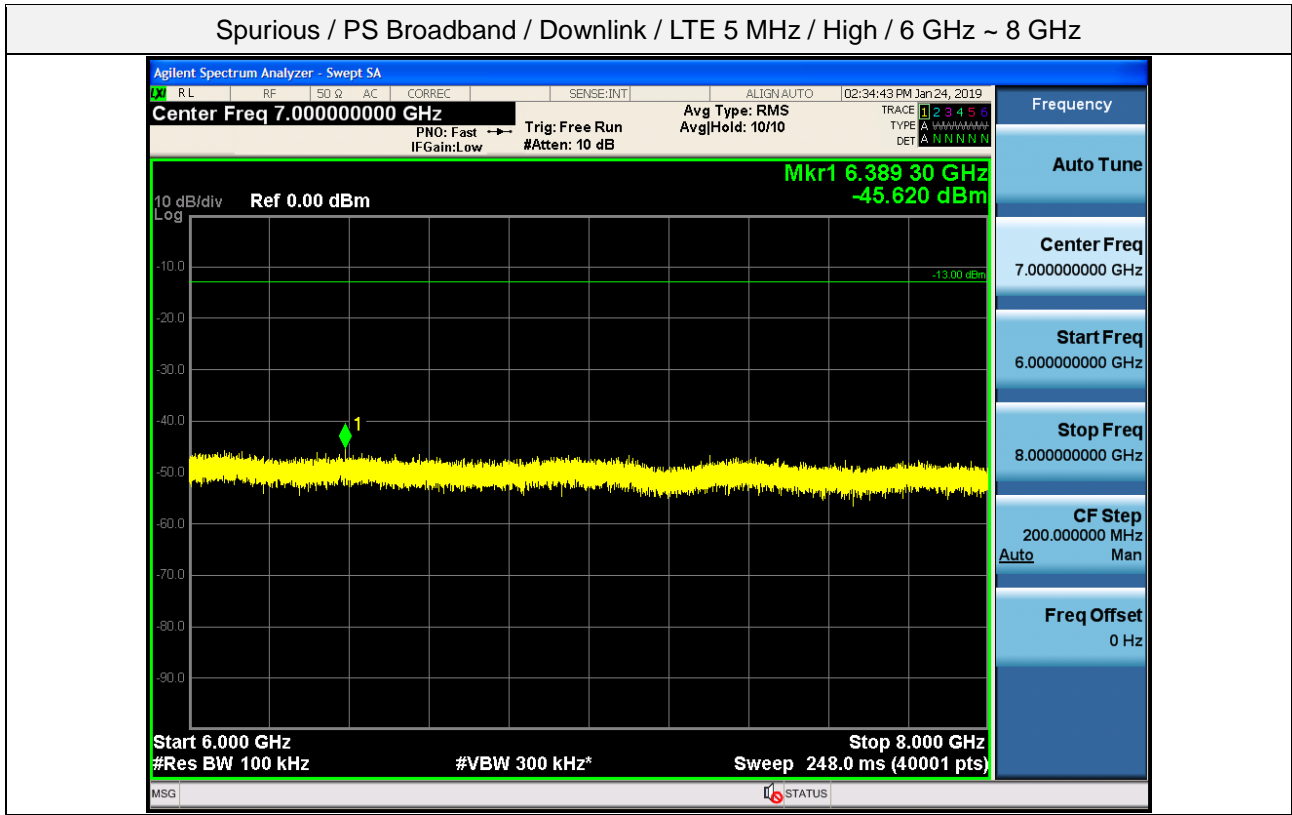

Spurious / PS Broadband / Downlink / LTE 5 MHz / High / 30 MHz ~ Low edge - 10.1 MHz

Spurious / PS Broadband / Downlink / LTE 5 MHz / High / Low edge - 10.1 MHz ~ Low edge - 100 kHz

Spurious / PS Broadband / Downlink / LTE 5 MHz / High / High Edge + 100 kHz ~ High Edge + 10.1 MHz

Spurious / PS Broadband / Downlink / LTE 5 MHz / High / High Edge + 10.1 MHz ~ 2 GHz

Spurious / PS Broadband / Downlink / LTE 5 MHz / High / 2 GHz ~ 4 GHz

Spurious / PS Broadband / Downlink / LTE 5 MHz / High / 4 GHz ~ 6 GHz

Spurious / PS Broadband / Downlink / LTE 5 MHz / High / 769 MHz ~ 775 MHz

Spurious / PS Broadband / Downlink / LTE 5 MHz / High / 799 MHz ~ 805 MHz

Spurious / PS Broadband / Downlink / LTE 5 MHz / High / 1559 MHz ~ 1610 MHz (-70 dBW)