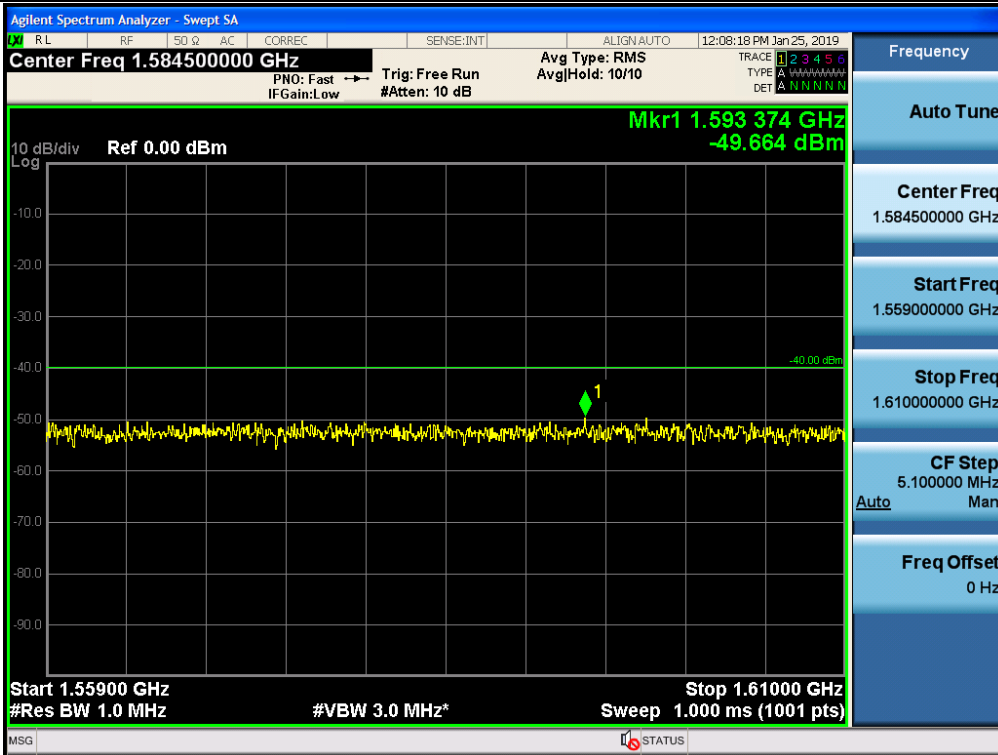

Spurious / Upper 700 MHz / Downlink / LTE 10 MHz / Middle / High Edge + 10.1 MHz ~ 2 GHz

Spurious / Upper 700 MHz / Downlink / LTE 10 MHz / Middle / 2 GHz ~ 4 GHz

Spurious / Upper 700 MHz / Downlink / LTE 10 MHz / Middle / 4 GHz ~ 6 GHz

Spurious / Upper 700 MHz / Downlink / LTE 10 MHz / Middle / 6 GHz ~ 8 GHz

Spurious / Upper 700 MHz / Downlink / LTE 10 MHz / Middle / 763 MHz ~ 775 MHz

Spurious / Upper 700 MHz / Downlink / LTE 10 MHz / Middle / 793 MHz ~ 805 GHz

Spurious / Upper 700 MHz / Downlink / LTE 10 MHz / Middle / 1 559 MHz ~ 1610 MHz (1 MHz)

Spurious / Upper 700 MHz / Downlink / LTE 10 MHz / Middle / 1 559 MHz ~ 1 573 MHz (700 Hz (1))

Spurious / Upper 700 MHz / Downlink / LTE 10 MHz / Middle / 1 573 MHz ~ 1 587 MHz (700 Hz (2))