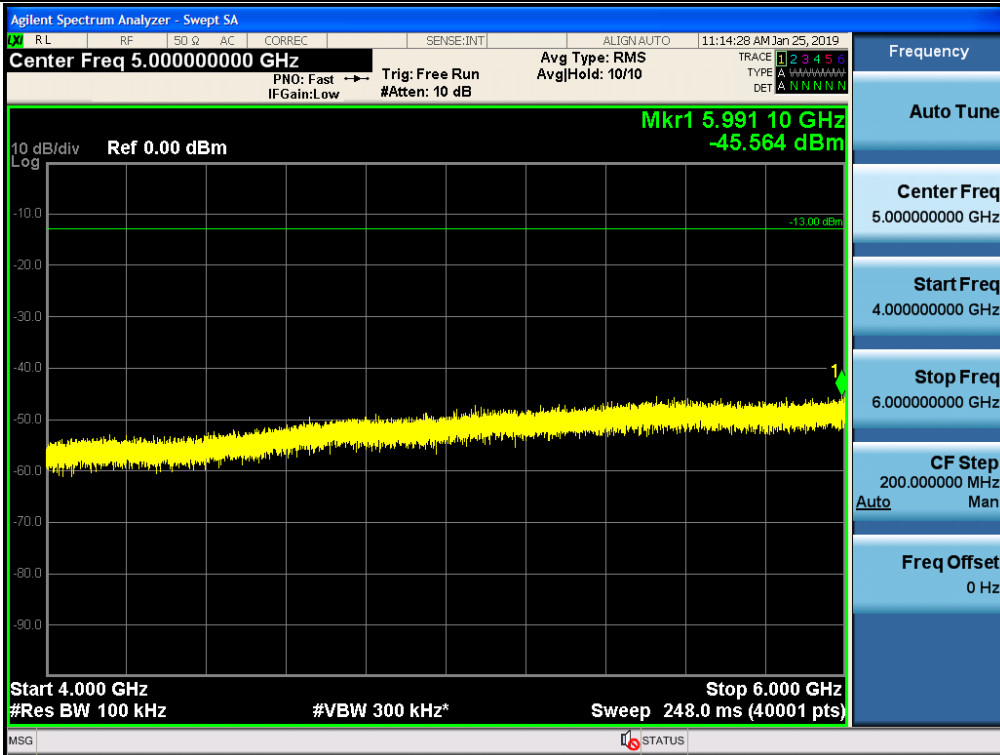

Spurious / Upper 700 MHz / Downlink / LTE 5 MHz / High / 9 kHz ~ 150 kHz

Spurious / Upper 700 MHz / Downlink / LTE 5 MHz / High / 150 kHz ~ 30 MHz

Spurious / Upper 700 MHz / Downlink / LTE 5 MHz / High / 30 MHz ~ Low edge -10.1 MHz

Spurious / Upper 700 MHz / Downlink / LTE 5 MHz / High / Low edge - 10.1 MHz ~ Low edge - 100 kHz

Spurious / Upper 700 MHz / Downlink / LTE 5 MHz / High / High Edge + 100 kHz ~ High Edge + 10.1 MHz

Spurious / Upper 700 MHz / Downlink / LTE 5 MHz / High / High Edge + 10.1 MHz ~ 2 GHz

Spurious / Upper 700 MHz / Downlink / LTE 5 MHz / High / 2 GHz ~ 4 GHz

Spurious / Upper 700 MHz / Downlink / LTE 5 MHz / High / 4 GHz ~ 6 GHz

Spurious / Upper 700 MHz / Downlink / LTE 5 MHz / High / 6 GHz ~ 8 GHz