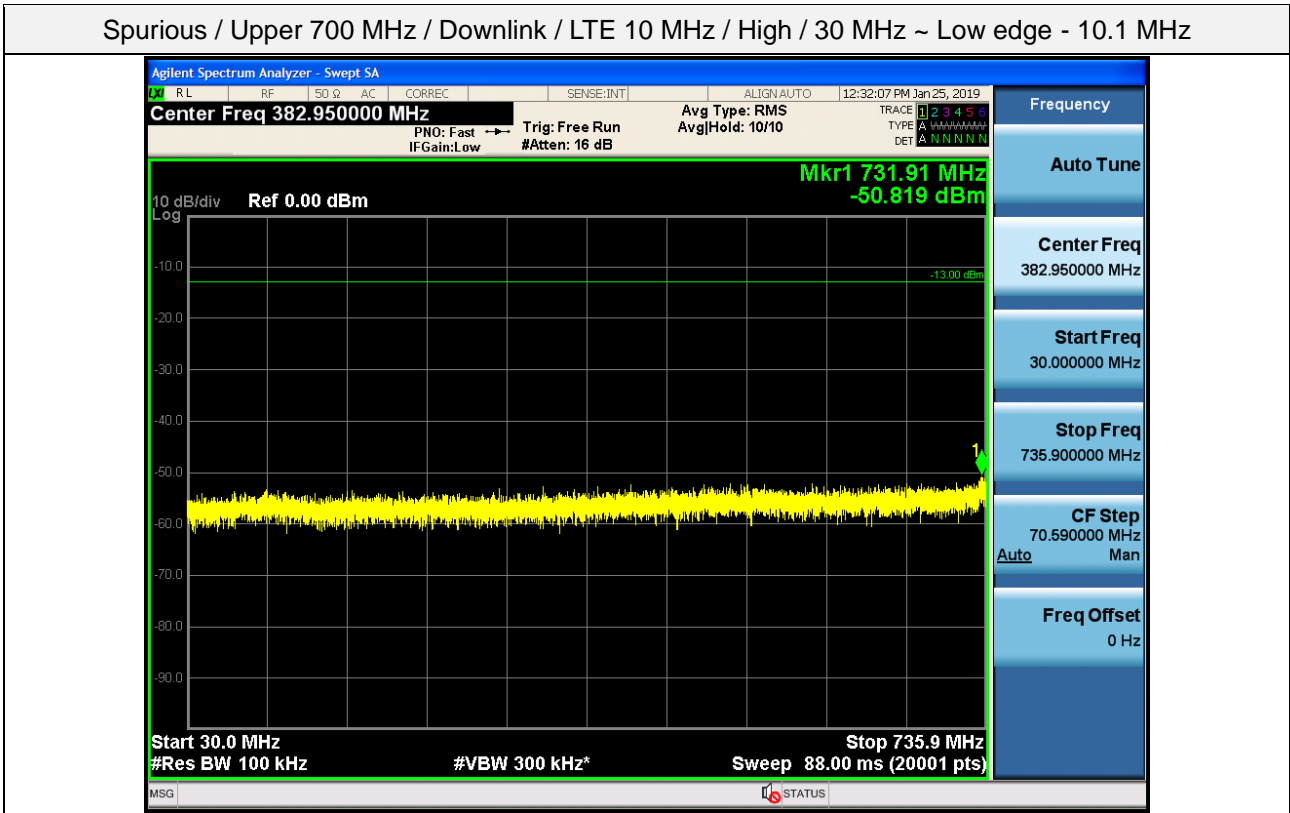

Spurious / Upper 700 MHz / Downlink / LTE 10 MHz / Middle / 1 559 MHz ~ 1610 MHz (1 MHz)

Spurious / Upper 700 MHz / Downlink / LTE 10 MHz / Middle / 1 559 MHz ~ 1 573 MHz (700 Hz (1))

Spurious / Upper 700 MHz / Downlink / LTE 10 MHz / Middle / 1 573 MHz ~ 1 587 MHz (700 Hz (2))

Spurious / Upper 700 MHz / Downlink / LTE 10 MHz / Middle / 1 587 MHz ~ 1 601 MHz (700 Hz (3))

Spurious / Upper 700 MHz / Downlink / LTE 10 MHz / Middle / 1 601 MHz ~ 1 610 MHz (700 Hz (4))

Spurious / Upper 700 MHz / Downlink / LTE 10 MHz / High / 9 kHz ~ 150 kHz

Spurious / Upper 700 MHz / Downlink / LTE 10 MHz / High / 150 kHz ~ 30 MHz

Spurious / Upper 700 MHz / Downlink / LTE 10 MHz / High / 30 MHz ~ Low edge - 10.1 MHz

Spurious / Upper 700 MHz / Downlink / LTE 10 MHz / High / Low edge - 10.1 MHz ~ Low edge - 100 kHz

Spurious / Upper 700 MHz / Downlink / LTE 10 MHz / High / High Edge + 100 kHz ~ High Edge + 10.1 MHz

Spurious / Upper 700 MHz / Downlink / LTE 10 MHz / High / High Edge + 10.1 MHz ~ 2 GHz

Spurious / Upper 700 MHz / Downlink / LTE 10 MHz / High / 2 GHz ~ 4 GHz