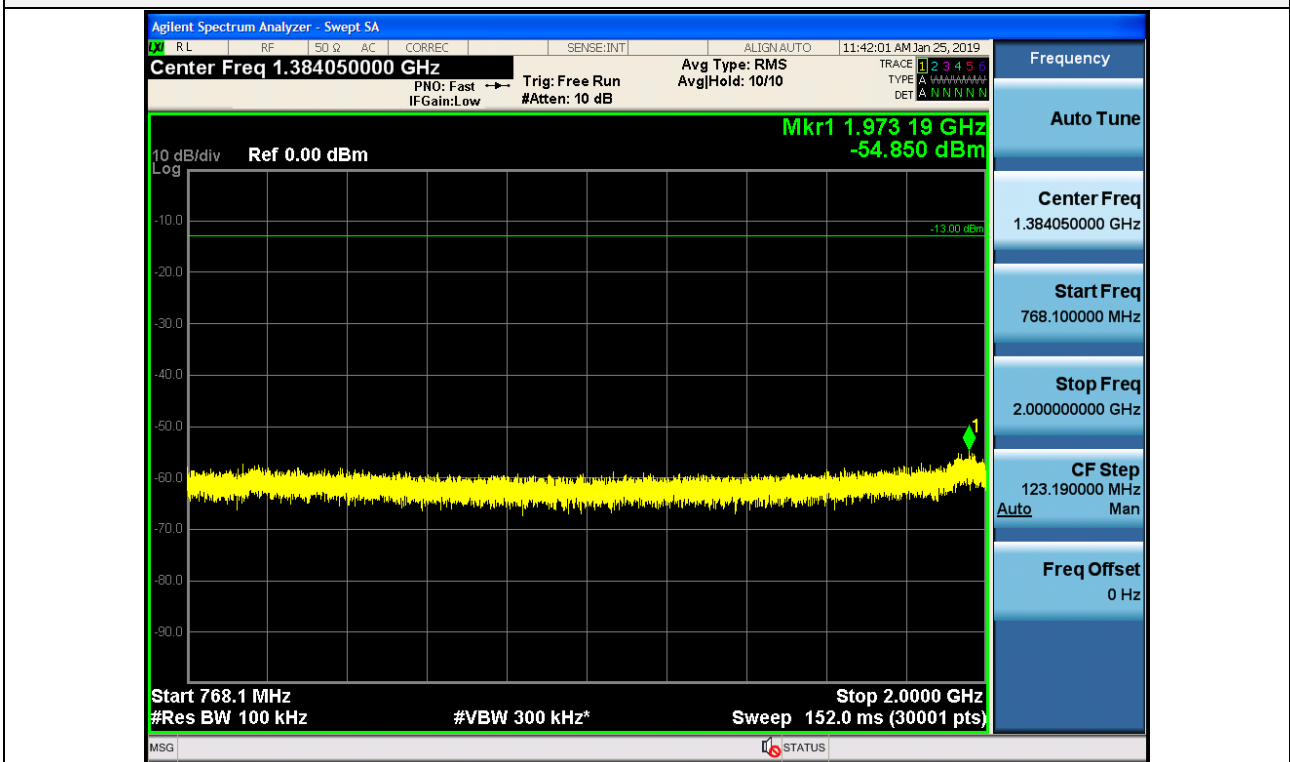

Spurious / Upper 700 MHz / Downlink / LTE 5 MHz / High / 1 587 MHz ~ 1 601 MHz (700 Hz (3))

Spurious / Upper 700 MHz / Downlink / LTE 5 MHz / High / 1 601 MHz ~ 1 610 MHz (700 Hz (4))

Spurious / Upper 700 MHz / Downlink / LTE 10 MHz / Low / 9 kHz ~ 150 kHz

Spurious / Upper 700 MHz / Downlink / LTE 10 MHz / Low / 150 kHz ~ 30 MHz

Spurious / Upper 700 MHz / Downlink / LTE 10 MHz / Low / 30 MHz ~ Low edge -10.1 MHz

Spurious / Upper 700 MHz / Downlink / LTE 10 MHz / Low / Low edge - 10.1 MHz ~ Low edge - 100 kHz

Spurious / Upper 700 MHz / Downlink / LTE 10 MHz / Low / High Edge + 100 kHz ~ High Edge + 10.1 MHz

Spurious / Upper 700 MHz / Downlink / LTE 10 MHz / Low / High Edge + 10.1 MHz ~ 2 GHz

Spurious / Upper 700 MHz / Downlink / LTE 10 MHz / Low / 2 GHz ~ 4 GHz

Spurious / Upper 700 MHz / Downlink / LTE 10 MHz / Low / 4 GHz ~ 6 GHz

Spurious / Upper 700 MHz / Downlink / LTE 10 MHz / Low / 6 GHz ~ 8 GHz

Spurious / Upper 700 MHz / Downlink / LTE 10 MHz / Low / 763 MHz ~ 775 MHz