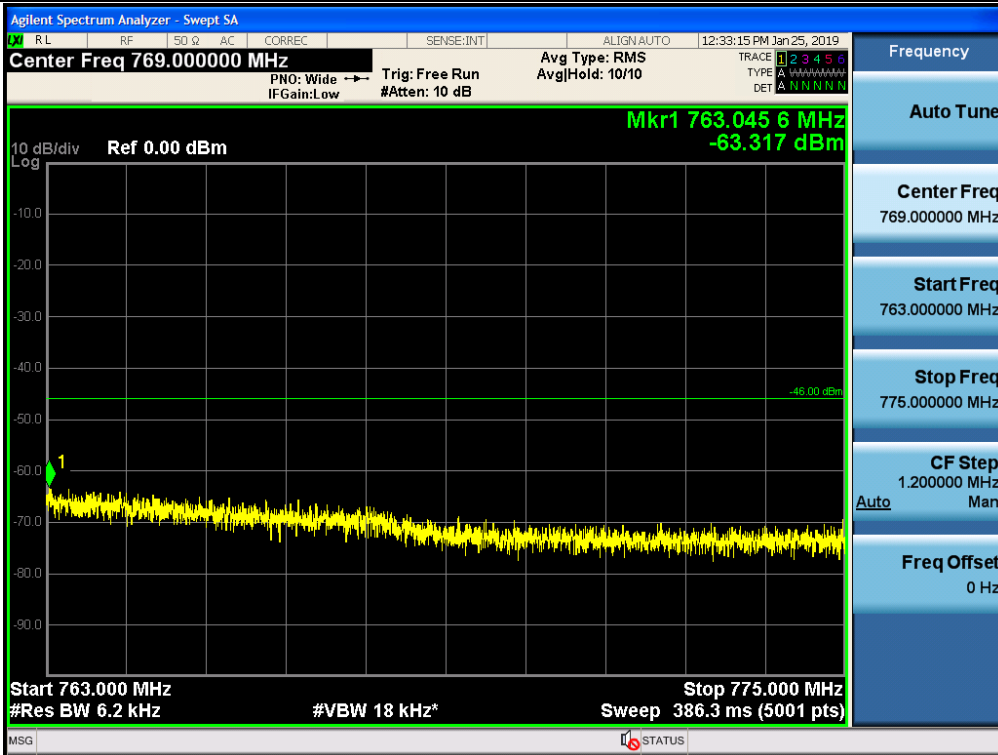

Spurious / Upper 700 MHz / Downlink / LTE 10 MHz / High / 150 kHz ~ 30 MHz

Spurious / Upper 700 MHz / Downlink / LTE 10 MHz / High / 30 MHz ~ Low edge - 10.1 MHz

Spurious / Upper 700 MHz / Downlink / LTE 10 MHz / High / Low edge - 10.1 MHz ~ Low edge - 100 kHz

Spurious / Upper 700 MHz / Downlink / LTE 10 MHz / High / High Edge + 100 kHz ~ High Edge + 10.1 MHz

Spurious / Upper 700 MHz / Downlink / LTE 10 MHz / High / High Edge + 10.1 MHz ~ 2 GHz

Spurious / Upper 700 MHz / Downlink / LTE 10 MHz / High / 2 GHz ~ 4 GHz

Spurious / Upper 700 MHz / Downlink / LTE 10 MHz / High / 4 GHz ~ 6 GHz

Spurious / Upper 700 MHz / Downlink / LTE 10 MHz / High / 6 GHz ~ 8 GHz

Spurious / Upper 700 MHz / Downlink / LTE 10 MHz / High / 763 MHz ~ 775 MHz

Spurious / Upper 700 MHz / Downlink / LTE 10 MHz / High / 793 MHz ~ 805 GHz

Spurious / Upper 700 MHz / Downlink / LTE 10 MHz / High / 1 559 MHz ~ 1610 MHz (1 MHz)

Spurious / Upper 700 MHz / Downlink / LTE 10 MHz / High / 1 559 MHz ~ 1 573 MHz (700 Hz (1))