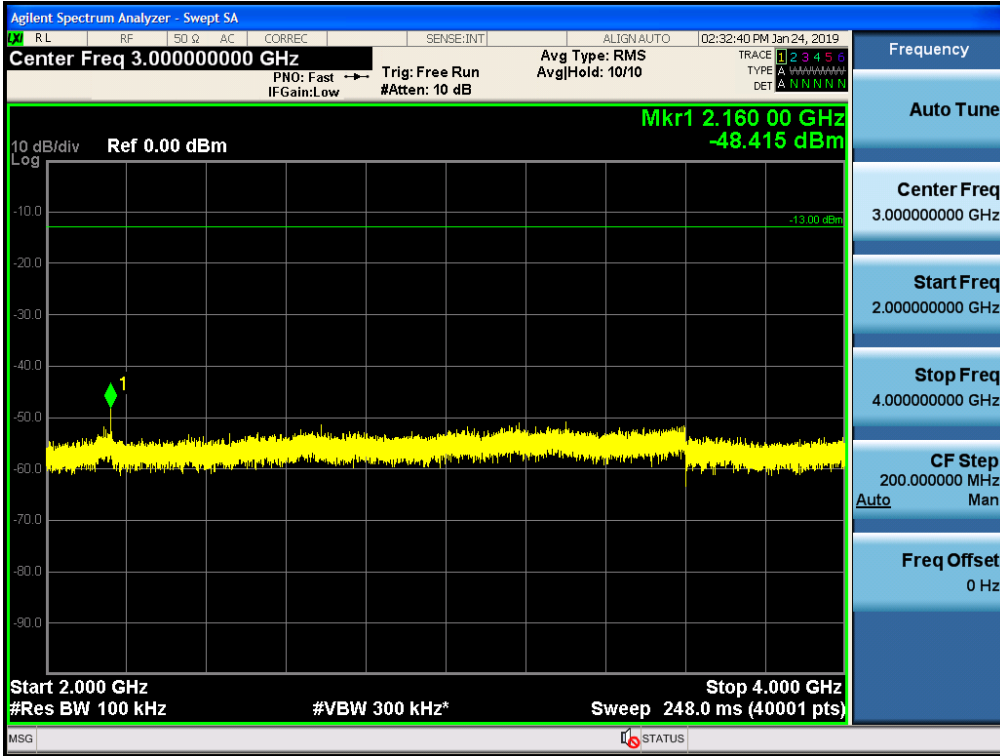

Spurious / PS Broadband / Downlink / LTE 5 MHz / Middle / Low edge – 10.1 MHz ~ Low edge - 100 kHz

Spurious / PS Broadband / Downlink / LTE 5 MHz / Middle / High Edge + 100 kHz ~ High Edge + 10.1 MHz

Spurious / PS Broadband / Downlink / LTE 5 MHz / Middle / High Edge + 10.1 MHz ~ 2 GHz

Spurious / PS Broadband / Downlink / LTE 5 MHz / Middle / 2 GHz ~ 4 GHz

Spurious / PS Broadband / Downlink / LTE 5 MHz / Middle / 4 GHz ~ 6 GHz

Spurious / PS Broadband / Downlink / LTE 5 MHz / Middle / 6 GHz ~ 8 GHz