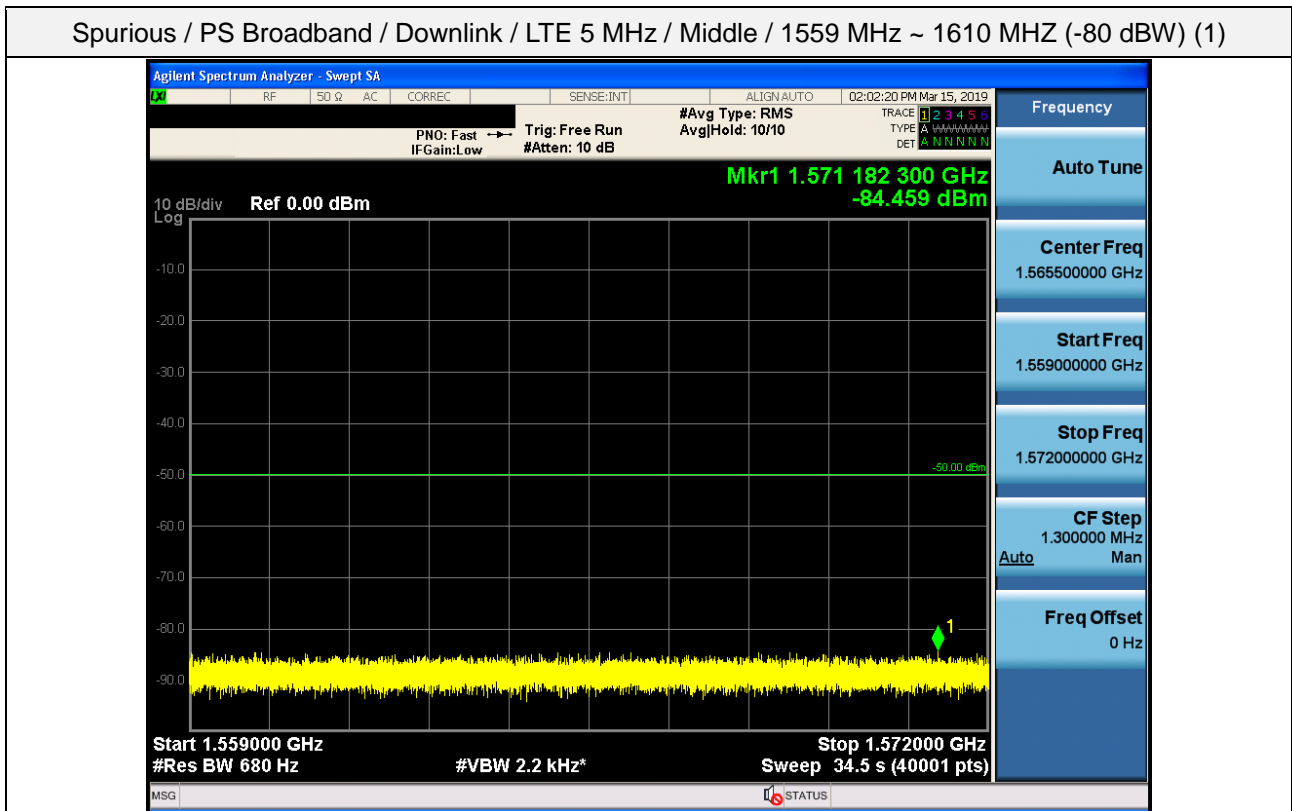

Spurious / PS Broadband / Downlink / LTE 5 MHz / Middle / 2 GHz ~ 4 GHz

Spurious / PS Broadband / Downlink / LTE 5 MHz / Middle / 4 GHz ~ 6 GHz

Spurious / PS Broadband / Downlink / LTE 5 MHz / Middle / 6 GHz ~ 8 GHz

Spurious / PS Broadband / Downlink / LTE 5 MHz / Middle / 769 MHz ~ 775 MHz

Spurious / PS Broadband / Downlink / LTE 5 MHz / Middle / 799 MHz ~ 805 MHz

Spurious / PS Broadband / Downlink / LTE 5 MHz / Middle / 1559 MHz ~ 1610 MHz (-70 dBW)

Spurious / PS Broadband / Downlink / LTE 5 MHz / Middle / 1559 MHz ~ 1610 MHz (-80 dBW) (1)

Spurious / PS Broadband / Downlink / LTE 5 MHz / Middle / 1559 MHz ~ 1610 MHz (-80 dBW) (2)

Spurious / PS Broadband / Downlink / LTE 5 MHz / Middle / 1559 MHz ~ 1610 MHz (-80 dBW) (3)