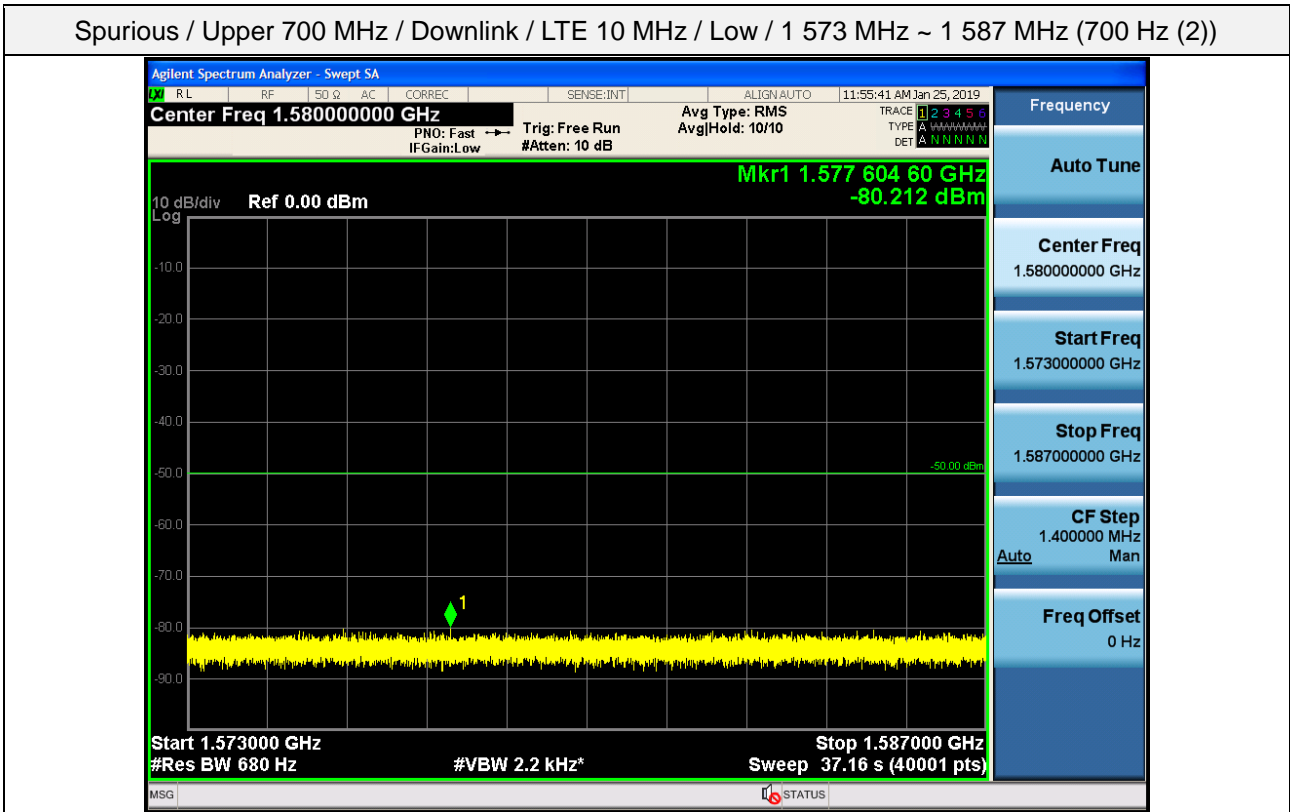

Spurious / Upper 700 MHz / Downlink / LTE 10 MHz / Low / High Edge + 100 kHz ~ High Edge + 10.1 MHz

Spurious / Upper 700 MHz / Downlink / LTE 10 MHz / Low / High Edge + 10.1 MHz ~ 2 GHz

Spurious / Upper 700 MHz / Downlink / LTE 10 MHz / Low / 2 GHz ~ 4 GHz

Spurious / Upper 700 MHz / Downlink / LTE 10 MHz / Low / 4 GHz ~ 6 GHz

Spurious / Upper 700 MHz / Downlink / LTE 10 MHz / Low / 6 GHz ~ 8 GHz

Spurious / Upper 700 MHz / Downlink / LTE 10 MHz / Low / 763 MHz ~ 775 MHz

Spurious / Upper 700 MHz / Downlink / LTE 10 MHz / Low / 1 559 MHz ~ 1 573 MHz (700 Hz (1))

Spurious / Upper 700 MHz / Downlink / LTE 10 MHz / Low / 1 573 MHz ~ 1 587 MHz (700 Hz (2))

Spurious / Upper 700 MHz / Downlink / LTE 10 MHz / Low / 1 587 MHz ~ 1 601 MHz (700 Hz (3))