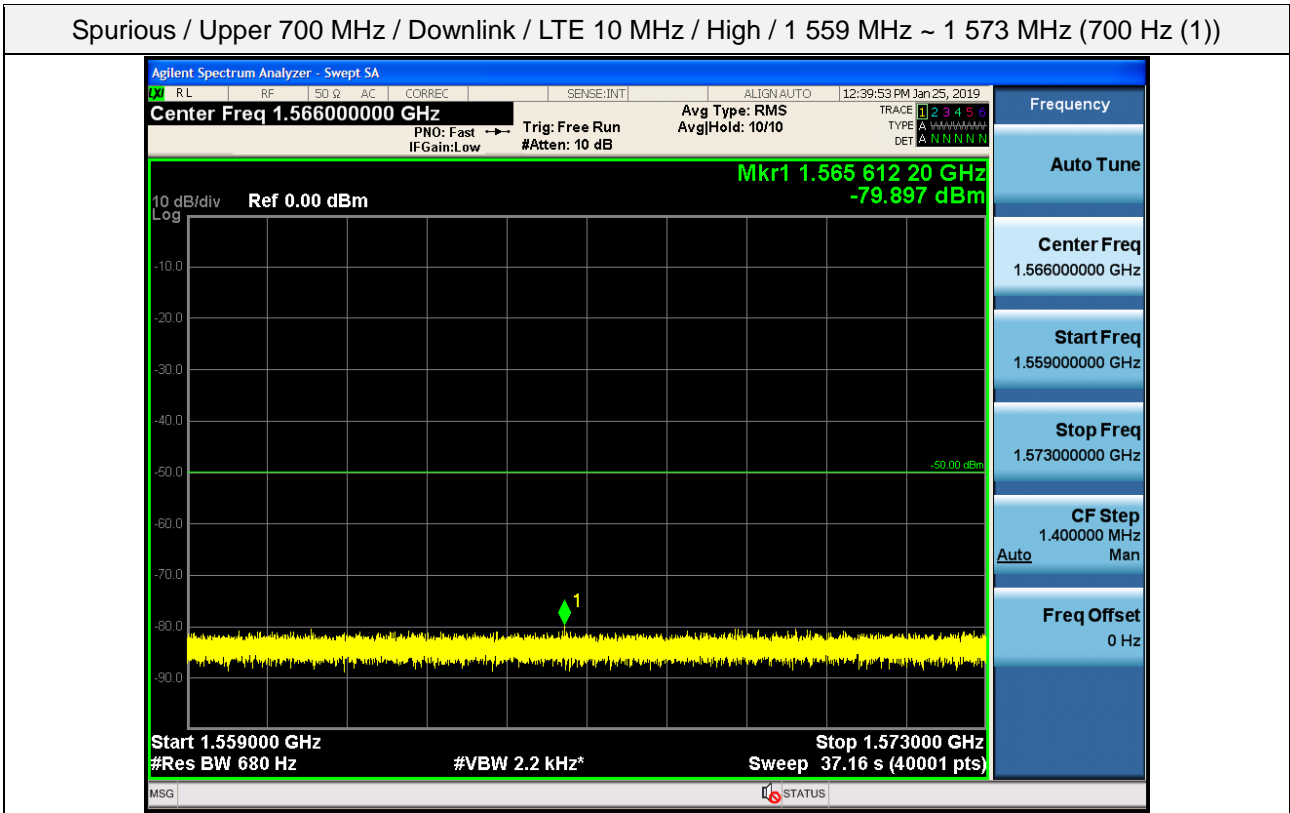

Spurious / Upper 700 MHz / Downlink / LTE 10 MHz / High / High Edge + 100 kHz ~ High Edge + 10.1 MHz

Spurious / Upper 700 MHz / Downlink / LTE 10 MHz / High / High Edge + 10.1 MHz ~ 2 GHz

Spurious / Upper 700 MHz / Downlink / LTE 10 MHz / High / 2 GHz ~ 4 GHz

Spurious / Upper 700 MHz / Downlink / LTE 10 MHz / High / 4 GHz ~ 6 GHz

Spurious / Upper 700 MHz / Downlink / LTE 10 MHz / High / 6 GHz ~ 8 GHz

Spurious / Upper 700 MHz / Downlink / LTE 10 MHz / High / 763 MHz ~ 775 MHz

Spurious / Upper 700 MHz / Downlink / LTE 10 MHz / High / 793 MHz ~ 805 GHz

Spurious / Upper 700 MHz / Downlink / LTE 10 MHz / High / 1 559 MHz ~ 1610 MHz (1 MHz)

Spurious / Upper 700 MHz / Downlink / LTE 10 MHz / High / 1 559 MHz ~ 1 573 MHz (700 Hz (1))

Spurious / Upper 700 MHz / Downlink / LTE 10 MHz / High / 1 573 MHz ~ 1 587 MHz (700 Hz (2))

Spurious / Upper 700 MHz / Downlink / LTE 10 MHz / High / 1 587 MHz ~ 1 601 MHz (700 Hz (3))

Spurious / Upper 700 MHz / Downlink / LTE 10 MHz / High / 1 601 MHz ~ 1 610 MHz (700 Hz (4))