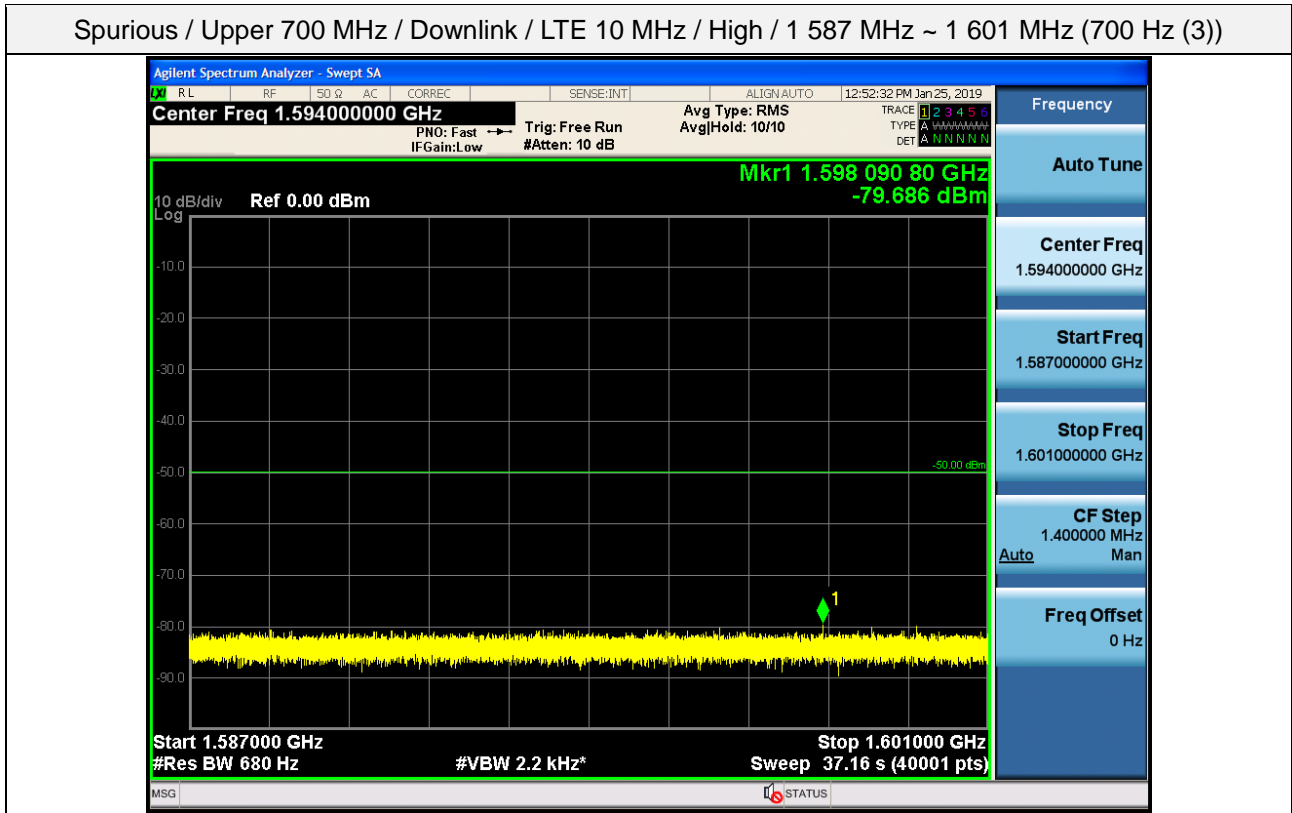

Spurious / Upper 700 MHz / Downlink / LTE 10 MHz / High / 4 GHz ~ 6 GHz

Spurious / Upper 700 MHz / Downlink / LTE 10 MHz / High / 6 GHz ~ 8 GHz

Spurious / Upper 700 MHz / Downlink / LTE 10 MHz / High / 763 MHz ~ 775 MHz

Spurious / Upper 700 MHz / Downlink / LTE 10 MHz / High / 793 MHz ~ 805 GHz

Spurious / Upper 700 MHz / Downlink / LTE 10 MHz / High / 1 559 MHz ~ 1610 MHz (1 MHz)

Spurious / Upper 700 MHz / Downlink / LTE 10 MHz / High / 1 559 MHz ~ 1 573 MHz (700 Hz (1))

Spurious / Upper 700 MHz / Downlink / LTE 10 MHz / High / 1 573 MHz ~ 1 587 MHz (700 Hz (2))

Spurious / Upper 700 MHz / Downlink / LTE 10 MHz / High / 1 587 MHz ~ 1 601 MHz (700 Hz (3))

Spurious / Upper 700 MHz / Downlink / LTE 10 MHz / High / 1 601 MHz ~ 1 610 MHz (700 Hz (4))