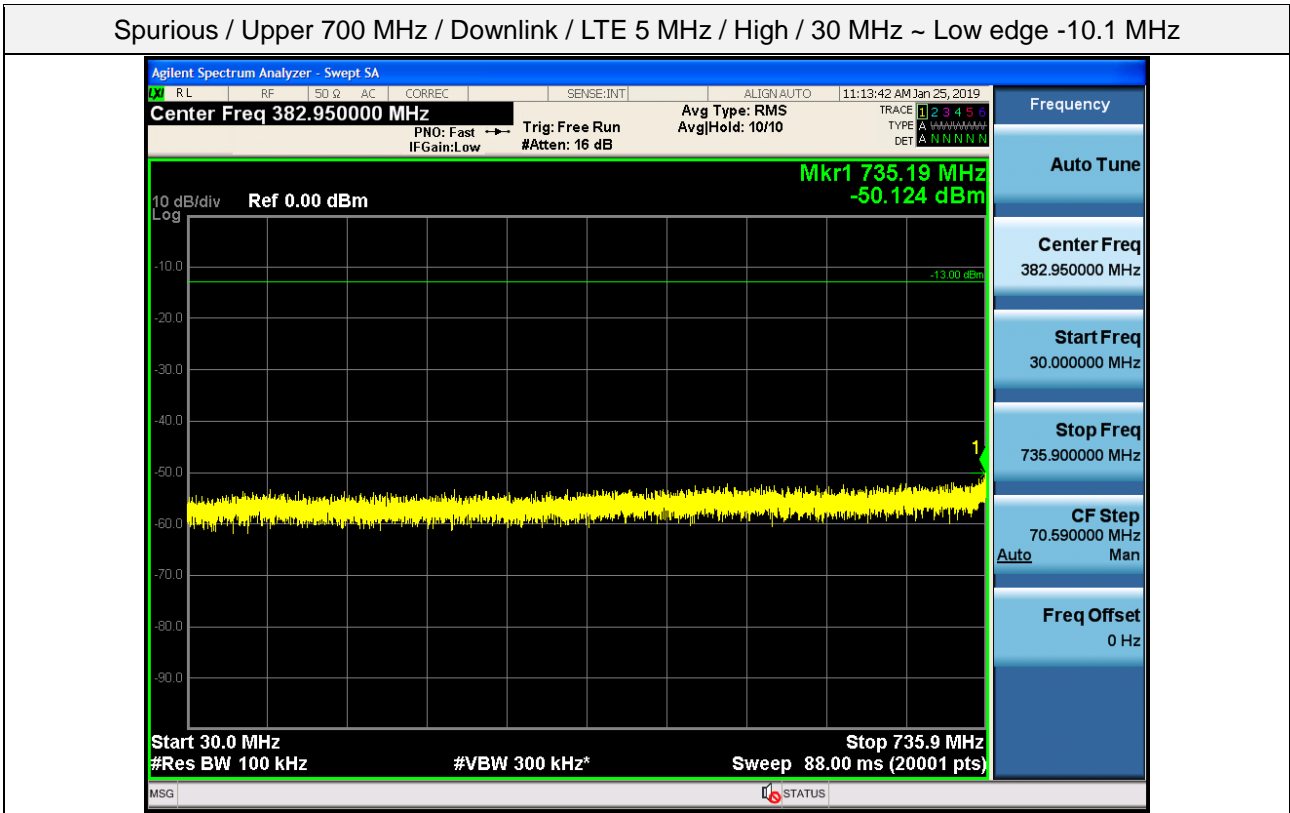

Spurious / Upper 700 MHz / Downlink / LTE 5 MHz / High / 9 kHz ~ 150 kHz

Spurious / Upper 700 MHz / Downlink / LTE 5 MHz / High / 150 kHz ~ 30 MHz

Spurious / Upper 700 MHz / Downlink / LTE 5 MHz / High / 30 MHz ~ Low edge -10.1 MHz

Spurious / Upper 700 MHz / Downlink / LTE 5 MHz / High / Low edge - 10.1 MHz ~ Low edge - 100 kHz

Spurious / Upper 700 MHz / Downlink / LTE 5 MHz / High / High Edge + 100 kHz ~ High Edge + 10.1 MHz

Spurious / Upper 700 MHz / Downlink / LTE 5 MHz / High / High Edge + 10.1 MHz ~ 2 GHz

Spurious / Upper 700 MHz / Downlink / LTE 5 MHz / High / 2 GHz ~ 4 GHz

Spurious / Upper 700 MHz / Downlink / LTE 5 MHz / High / 4 GHz ~ 6 GHz

Spurious / Upper 700 MHz / Downlink / LTE 5 MHz / High / 6 GHz ~ 8 GHz