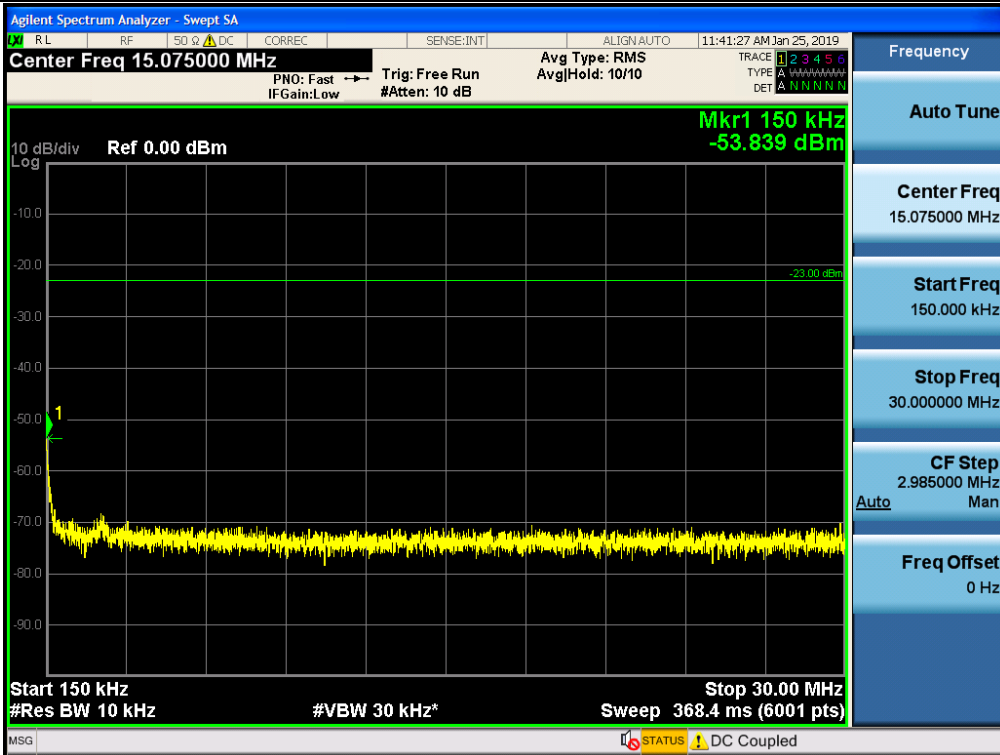

Spurious / Upper 700 MHz / Downlink / LTE 5 MHz / High / 763 MHz ~ 775 MHz

Spurious / Upper 700 MHz / Downlink / LTE 5 MHz / High / 1 559 MHz ~ 1 573 MHz (700 Hz (1))

Spurious / Upper 700 MHz / Downlink / LTE 5 MHz / High / 1 573 MHz ~ 1 587 MHz (700 Hz (2))

Spurious / Upper 700 MHz / Downlink / LTE 5 MHz / High / 1 587 MHz ~ 1 601 MHz (700 Hz (3))

Spurious / Upper 700 MHz / Downlink / LTE 5 MHz / High / 1 601 MHz ~ 1 610 MHz (700 Hz (4))

Spurious / Upper 700 MHz / Downlink / LTE 10 MHz / Low / 9 kHz ~ 150 kHz

Spurious / Upper 700 MHz / Downlink / LTE 10 MHz / Low / 150 kHz ~ 30 MHz

Spurious / Upper 700 MHz / Downlink / LTE 10 MHz / Low / 30 MHz ~ Low edge -10.1 MHz

Spurious / Upper 700 MHz / Downlink / LTE 10 MHz / Low / Low edge - 10.1 MHz ~ Low edge - 100 kHz

Spurious / Upper 700 MHz / Downlink / LTE 10 MHz / Low / High Edge + 100 kHz ~ High Edge + 10.1 MHz

Spurious / Upper 700 MHz / Downlink / LTE 10 MHz / Low / High Edge + 10.1 MHz ~ 2 GHz

Spurious / Upper 700 MHz / Downlink / LTE 10 MHz / Low / 2 GHz ~ 4 GHz