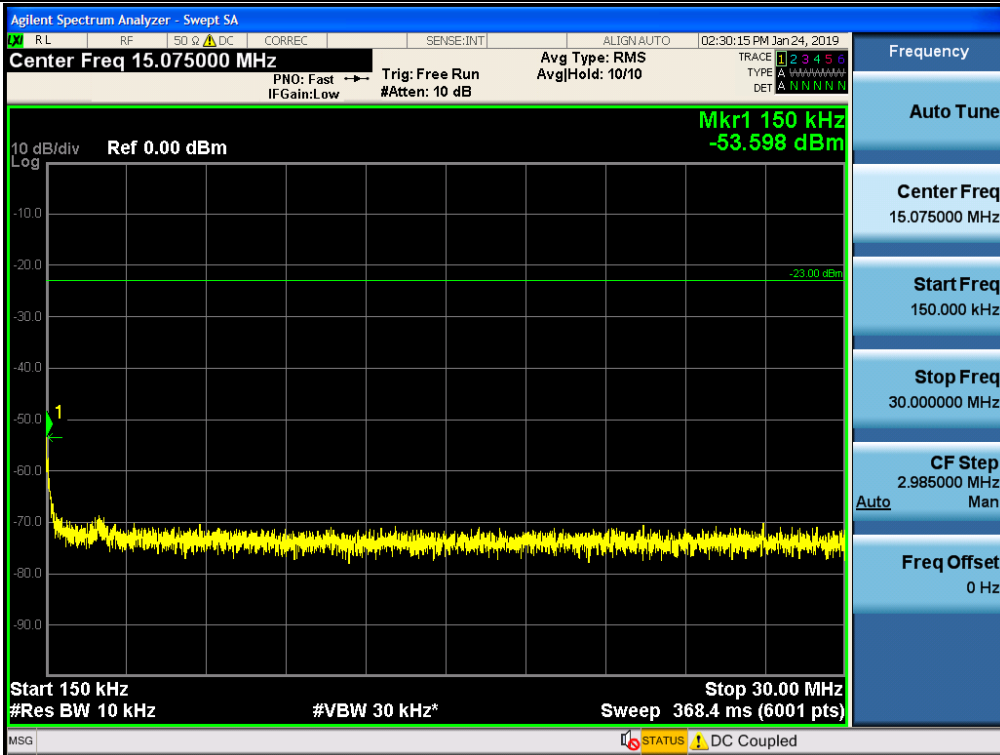

Spurious / Upper 700 MHz / Downlink / LTE 10 MHz / High / 793 MHz ~ 805 GHz

Spurious / Upper 700 MHz / Downlink / LTE 10 MHz / High / 1 559 MHz ~ 1610 MHz (1 MHz)

Spurious / Upper 700 MHz / Downlink / LTE 10 MHz / High / 1 559 MHz ~ 1 573 MHz (700 Hz (1))

Spurious / Upper 700 MHz / Downlink / LTE 10 MHz / High / 1 573 MHz ~ 1 587 MHz (700 Hz (2))

Spurious / Upper 700 MHz / Downlink / LTE 10 MHz / High / 1 587 MHz ~ 1 601 MHz (700 Hz (3))

Spurious / Upper 700 MHz / Downlink / LTE 10 MHz / High / 1 601 MHz ~ 1 610 MHz (700 Hz (4))

Spurious / PS Broadband / Downlink / LTE 5 MHz / Low / 9 kHz ~ 150 kHz

Spurious / PS Broadband / Downlink / LTE 5 MHz / Low / 150 kHz ~ 30 MHz

Spurious / PS Broadband / Downlink / LTE 5 MHz / Low / 30 MHz ~ Low edge – 10.1 MHz