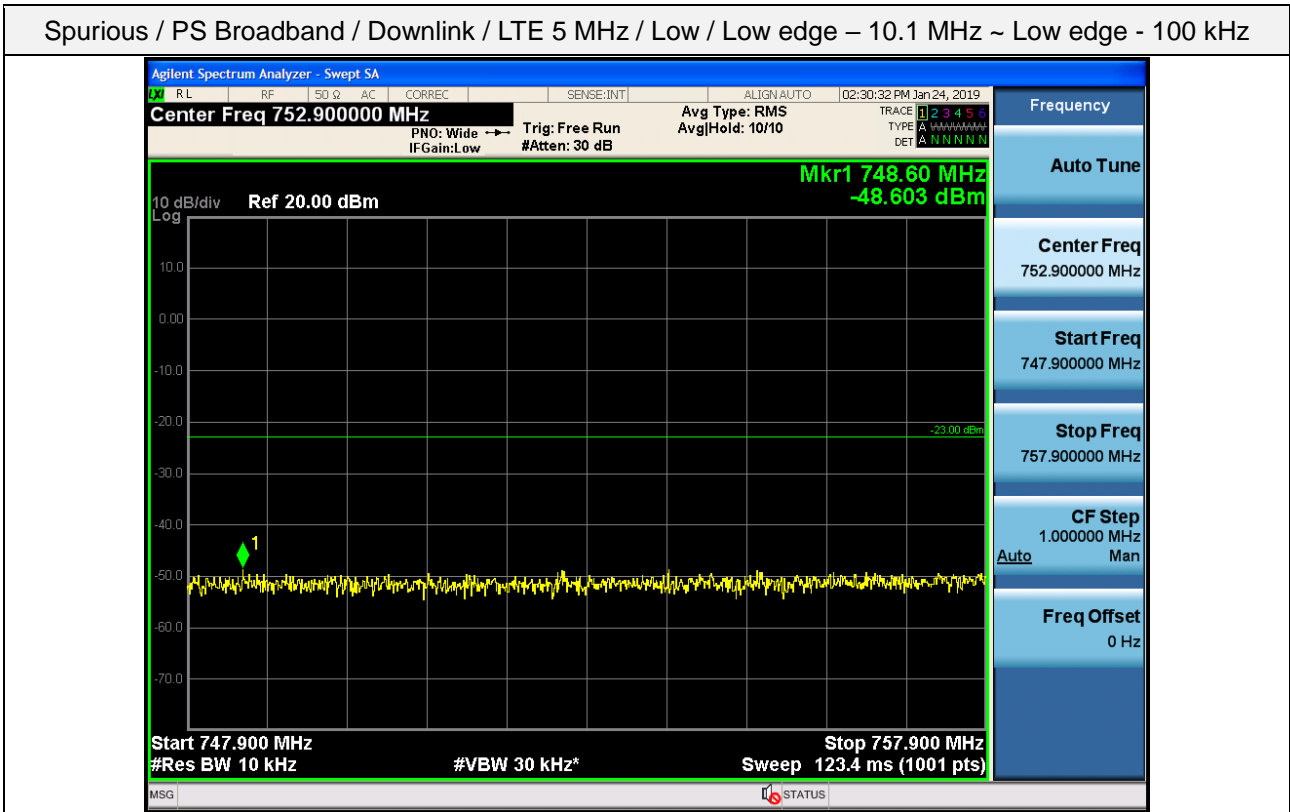

Spurious / Upper 700 MHz / Downlink / LTE 10 MHz / High / 1 573 MHz ~ 1 587 MHz (700 Hz (2))

Spurious / Upper 700 MHz / Downlink / LTE 10 MHz / High / 1 587 MHz ~ 1 601 MHz (700 Hz (3))

Spurious / Upper 700 MHz / Downlink / LTE 10 MHz / High / 1 601 MHz ~ 1 610 MHz (700 Hz (4))

Spurious / PS Broadband / Downlink / LTE 5 MHz / Low / 9 kHz ~ 150 kHz

Spurious / PS Broadband / Downlink / LTE 5 MHz / Low / 150 kHz ~ 30 MHz

Spurious / PS Broadband / Downlink / LTE 5 MHz / Low / 30 MHz ~ Low edge – 10.1 MHz

Spurious / PS Broadband / Downlink / LTE 5 MHz / Low / Low edge – 10.1 MHz ~ Low edge - 100 kHz

Spurious / PS Broadband / Downlink / LTE 5 MHz / Low / High Edge + 100 kHz ~ High Edge + 10.1 MHz

Spurious / PS Broadband / Downlink / LTE 5 MHz / Low / High Edge + 10.1 MHz ~ 2 GHz

Spurious / PS Broadband / Downlink / LTE 5 MHz / Low / 2 GHz ~ 4 GHz

Spurious / PS Broadband / Downlink / LTE 5 MHz / Low / 4 GHz ~ 6 GHz

Spurious / PS Broadband / Downlink / LTE 5 MHz / Low / 769 MHz ~ 775 MHz