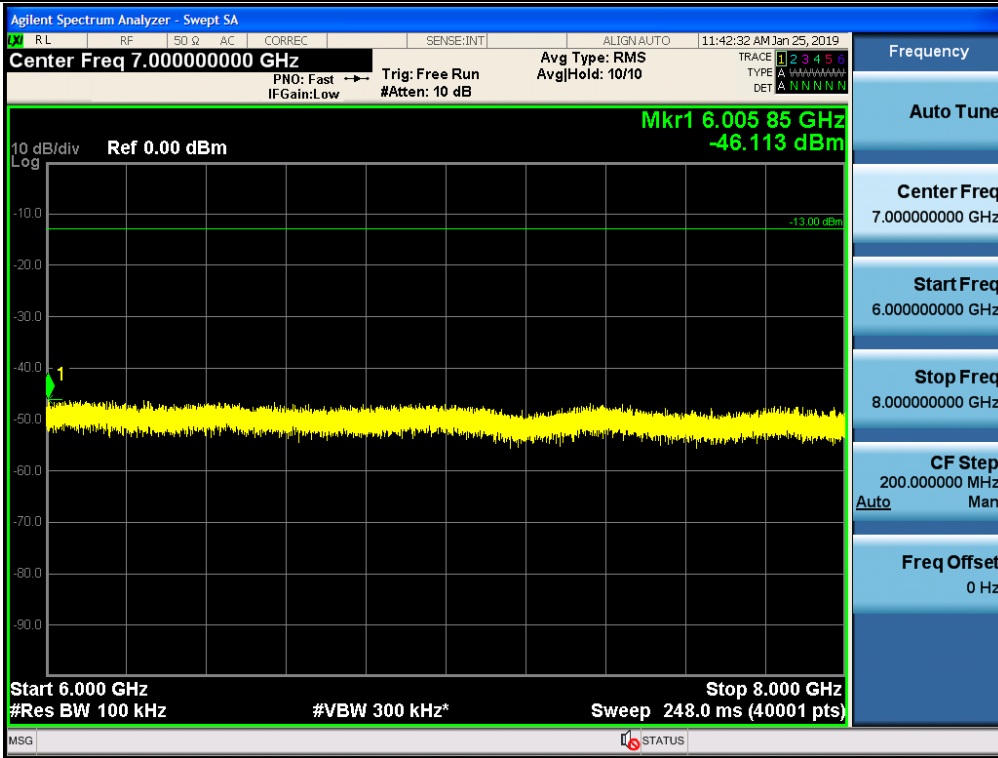

Spurious / Upper 700 MHz / Downlink / LTE 10 MHz / Low / 150 kHz ~ 30 MHz

Spurious / Upper 700 MHz / Downlink / LTE 10 MHz / Low / 30 MHz ~ Low edge -10.1 MHz

Spurious / Upper 700 MHz / Downlink / LTE 10 MHz / Low / Low edge - 10.1 MHz ~ Low edge - 100 kHz

Spurious / Upper 700 MHz / Downlink / LTE 10 MHz / Low / High Edge + 100 kHz ~ High Edge + 10.1 MHz

Spurious / Upper 700 MHz / Downlink / LTE 10 MHz / Low / High Edge + 10.1 MHz ~ 2 GHz

Spurious / Upper 700 MHz / Downlink / LTE 10 MHz / Low / 2 GHz ~ 4 GHz

Spurious / Upper 700 MHz / Downlink / LTE 10 MHz / Low / 4 GHz ~ 6 GHz

Spurious / Upper 700 MHz / Downlink / LTE 10 MHz / Low / 6 GHz ~ 8 GHz

Spurious / Upper 700 MHz / Downlink / LTE 10 MHz / Low / 763 MHz ~ 775 MHz

Spurious / Upper 700 MHz / Downlink / LTE 10 MHz / Low / 1 559 MHz ~ 1 573 MHz (700 Hz (1))

Spurious / Upper 700 MHz / Downlink / LTE 10 MHz / Low / 1 573 MHz ~ 1 587 MHz (700 Hz (2))

Spurious / Upper 700 MHz / Downlink / LTE 10 MHz / Low / 1 587 MHz ~ 1 601 MHz (700 Hz (3))