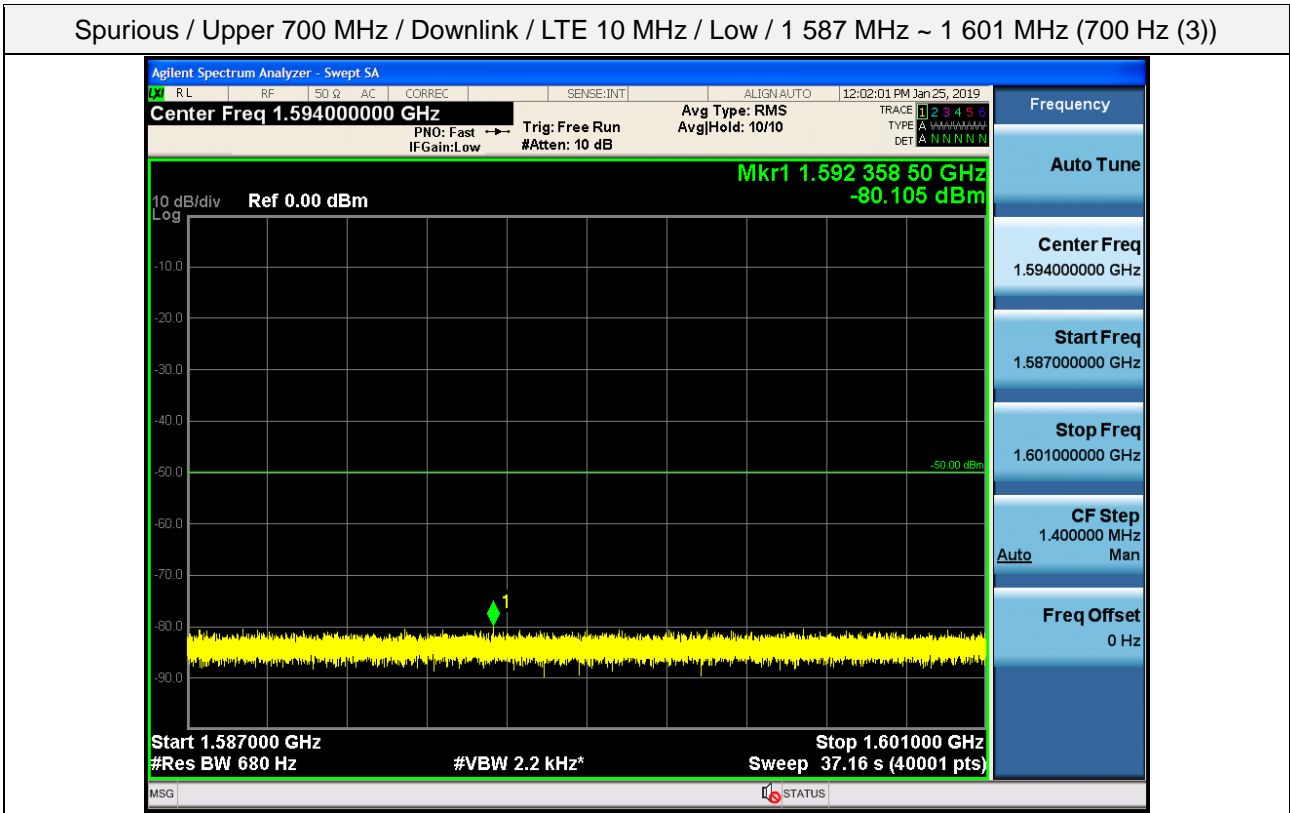

Spurious / Upper 700 MHz / Downlink / LTE 10 MHz / Low / High Edge + 100 kHz ~ High Edge + 10.1 MHz

Spurious / Upper 700 MHz / Downlink / LTE 10 MHz / Low / High Edge + 10.1 MHz ~ 2 GHz

Spurious / Upper 700 MHz / Downlink / LTE 10 MHz / Low / 2 GHz ~ 4 GHz

Spurious / Upper 700 MHz / Downlink / LTE 10 MHz / Low / 4 GHz ~ 6 GHz

Spurious / Upper 700 MHz / Downlink / LTE 10 MHz / Low / 6 GHz ~ 8 GHz

Spurious / Upper 700 MHz / Downlink / LTE 10 MHz / Low / 763 MHz ~ 775 MHz

Spurious / Upper 700 MHz / Downlink / LTE 10 MHz / Low / 1 559 MHz ~ 1 573 MHz (700 Hz (1))

Spurious / Upper 700 MHz / Downlink / LTE 10 MHz / Low / 1 573 MHz ~ 1 587 MHz (700 Hz (2))

Spurious / Upper 700 MHz / Downlink / LTE 10 MHz / Low / 1 587 MHz ~ 1 601 MHz (700 Hz (3))

Spurious / Upper 700 MHz / Downlink / LTE 10 MHz / Low / 1 601 MHz ~ 1 610 MHz (700 Hz (4))

Spurious / Upper 700 MHz / Downlink / LTE 10 MHz / Middle / 9 kHz ~ 150 kHz

Spurious / Upper 700 MHz / Downlink / LTE 10 MHz / Middle / 150 kHz ~ 30 MHz