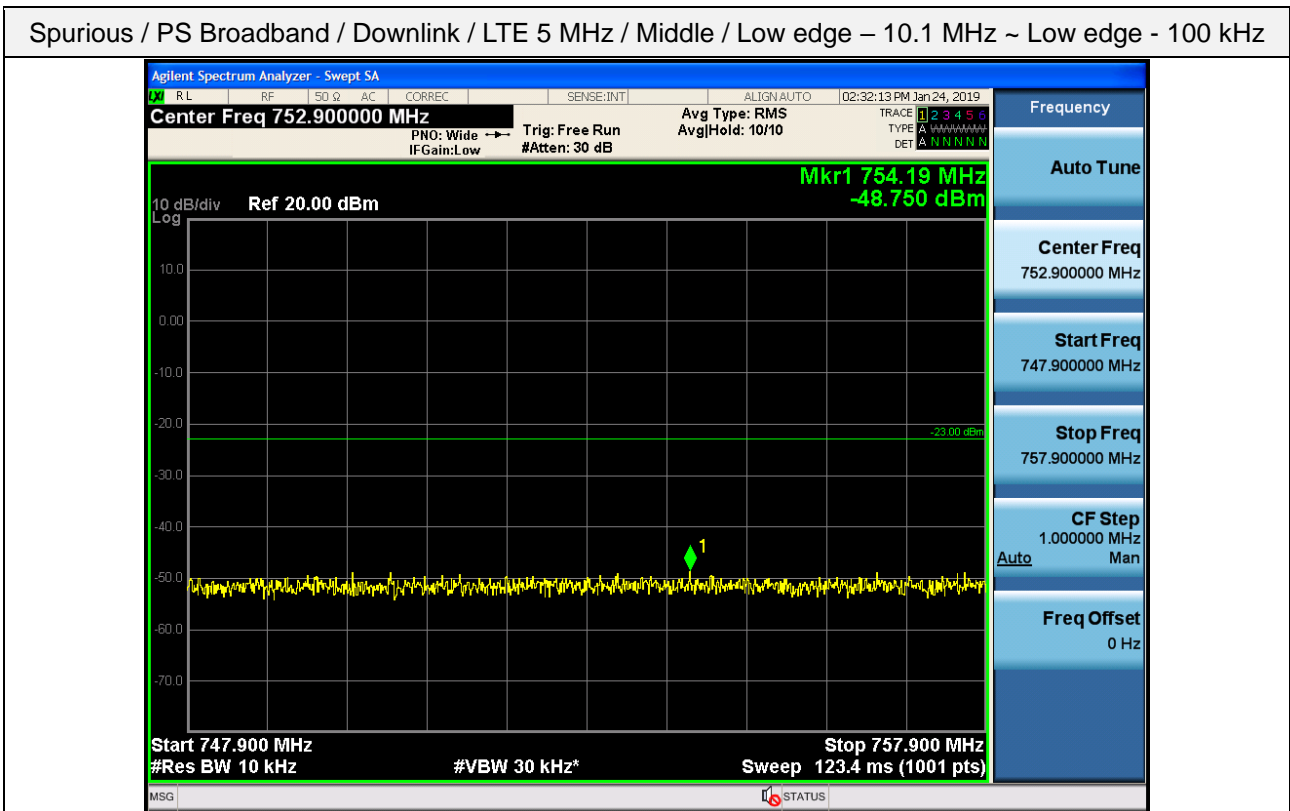

Spurious / PS Broadband / Downlink / LTE 5 MHz / Low / 1559 MHz ~ 1610 MHz (-80 dBW) (2)

Spurious / PS Broadband / Downlink / LTE 5 MHz / Low / 1559 MHz ~ 1610 MHz (-80 dBW) (3)

Spurious / PS Broadband / Downlink / LTE 5 MHz / Low / 1559 MHz ~ 1610 MHz (-80 dBW) (4)

Spurious / PS Broadband / Downlink / LTE 5 MHz / Middle / 9 kHz ~ 150 kHz

Spurious / PS Broadband / Downlink / LTE 5 MHz / Middle / 150 kHz ~ 30 MHz

Spurious / PS Broadband / Downlink / LTE 5 MHz / Middle / 30 MHz ~ Low edge - 10.1 MHz

Spurious / PS Broadband / Downlink / LTE 5 MHz / Middle / Low edge – 10.1 MHz ~ Low edge - 100 kHz

Spurious / PS Broadband / Downlink / LTE 5 MHz / Middle / High Edge + 100 kHz ~ High Edge + 10.1 MHz

Spurious / PS Broadband / Downlink / LTE 5 MHz / Middle / High Edge + 10.1 MHz ~ 2 GHz

Spurious / PS Broadband / Downlink / LTE 5 MHz / Middle / 2 GHz ~ 4 GHz

Spurious / PS Broadband / Downlink / LTE 5 MHz / Middle / 4 GHz ~ 6 GHz

Spurious / PS Broadband / Downlink / LTE 5 MHz / Middle / 6 GHz ~ 8 GHz