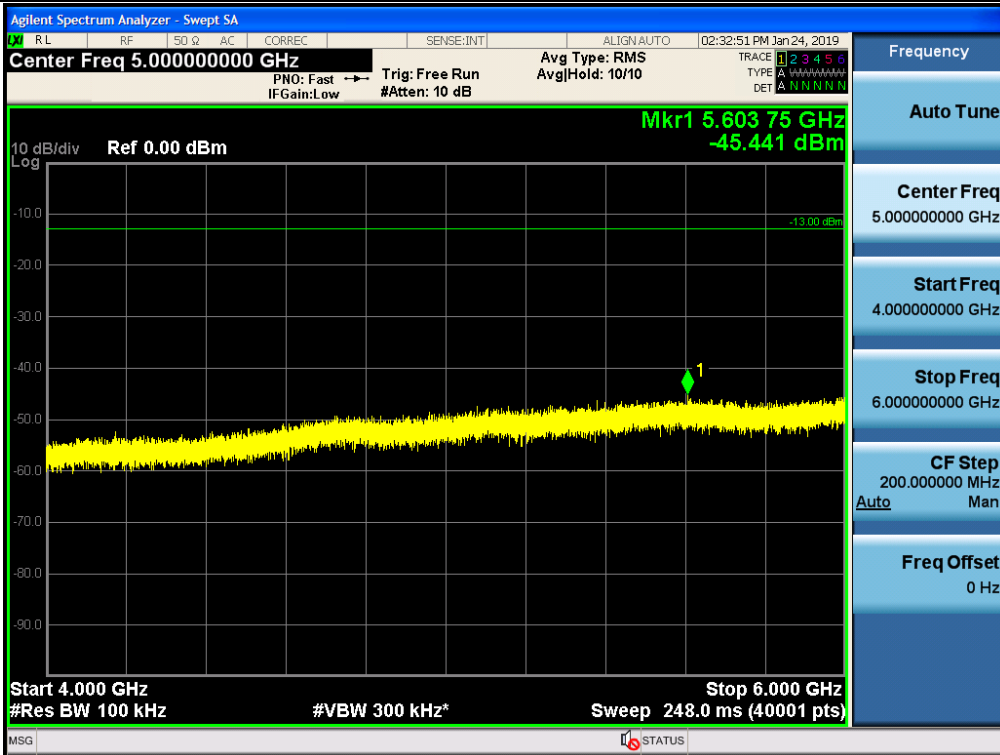

Spurious / PS Broadband / Downlink / LTE 5 MHz / Middle / Low edge – 10.1 MHz ~ Low edge - 100 kHz

Spurious / PS Broadband / Downlink / LTE 5 MHz / Middle / High Edge + 100 kHz ~ High Edge + 10.1 MHz

Spurious / PS Broadband / Downlink / LTE 5 MHz / Middle / High Edge + 10.1 MHz ~ 2 GHz

Spurious / PS Broadband / Downlink / LTE 5 MHz / Middle / 2 GHz ~ 4 GHz

Spurious / PS Broadband / Downlink / LTE 5 MHz / Middle / 4 GHz ~ 6 GHz

Spurious / PS Broadband / Downlink / LTE 5 MHz / Middle / 6 GHz ~ 8 GHz