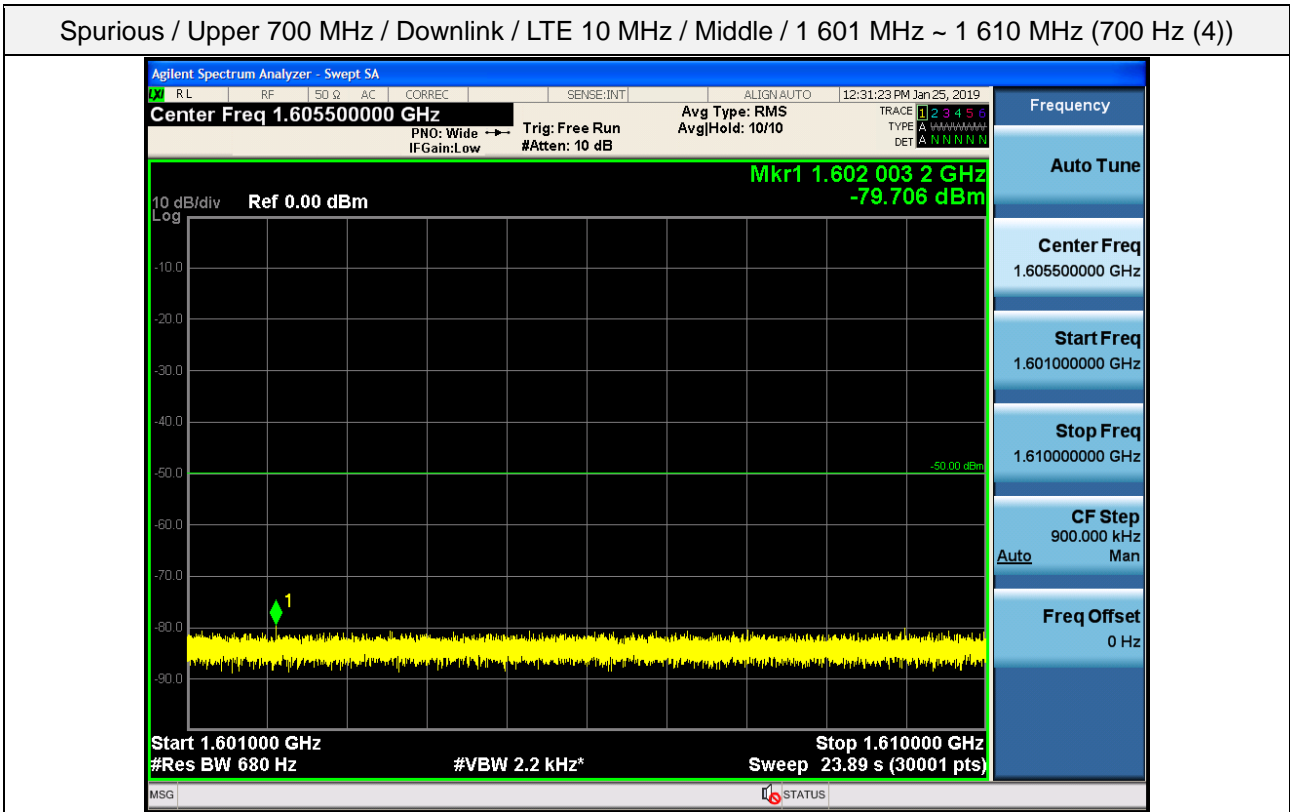

Spurious / Upper 700 MHz / Downlink / LTE 10 MHz / Middle / 6 GHz ~ 8 GHz

Spurious / Upper 700 MHz / Downlink / LTE 10 MHz / Middle / 763 MHz ~ 775 MHz

Spurious / Upper 700 MHz / Downlink / LTE 10 MHz / Middle / 793 MHz ~ 805 GHz

Spurious / Upper 700 MHz / Downlink / LTE 10 MHz / Middle / 1 559 MHz ~ 1610 MHz (1 MHz)

Spurious / Upper 700 MHz / Downlink / LTE 10 MHz / Middle / 1 559 MHz ~ 1 573 MHz (700 Hz (1))

Spurious / Upper 700 MHz / Downlink / LTE 10 MHz / Middle / 1 573 MHz ~ 1 587 MHz (700 Hz (2))

Spurious / Upper 700 MHz / Downlink / LTE 10 MHz / Middle / 1 587 MHz ~ 1 601 MHz (700 Hz (3))

Spurious / Upper 700 MHz / Downlink / LTE 10 MHz / Middle / 1 601 MHz ~ 1 610 MHz (700 Hz (4))

Spurious / Upper 700 MHz / Downlink / LTE 10 MHz / High / 9 kHz ~ 150 kHz

Spurious / Upper 700 MHz / Downlink / LTE 10 MHz / High / 150 kHz ~ 30 MHz

Spurious / Upper 700 MHz / Downlink / LTE 10 MHz / High / 30 MHz ~ Low edge - 10.1 MHz

Spurious / Upper 700 MHz / Downlink / LTE 10 MHz / High / Low edge - 10.1 MHz ~ Low edge - 100 kHz