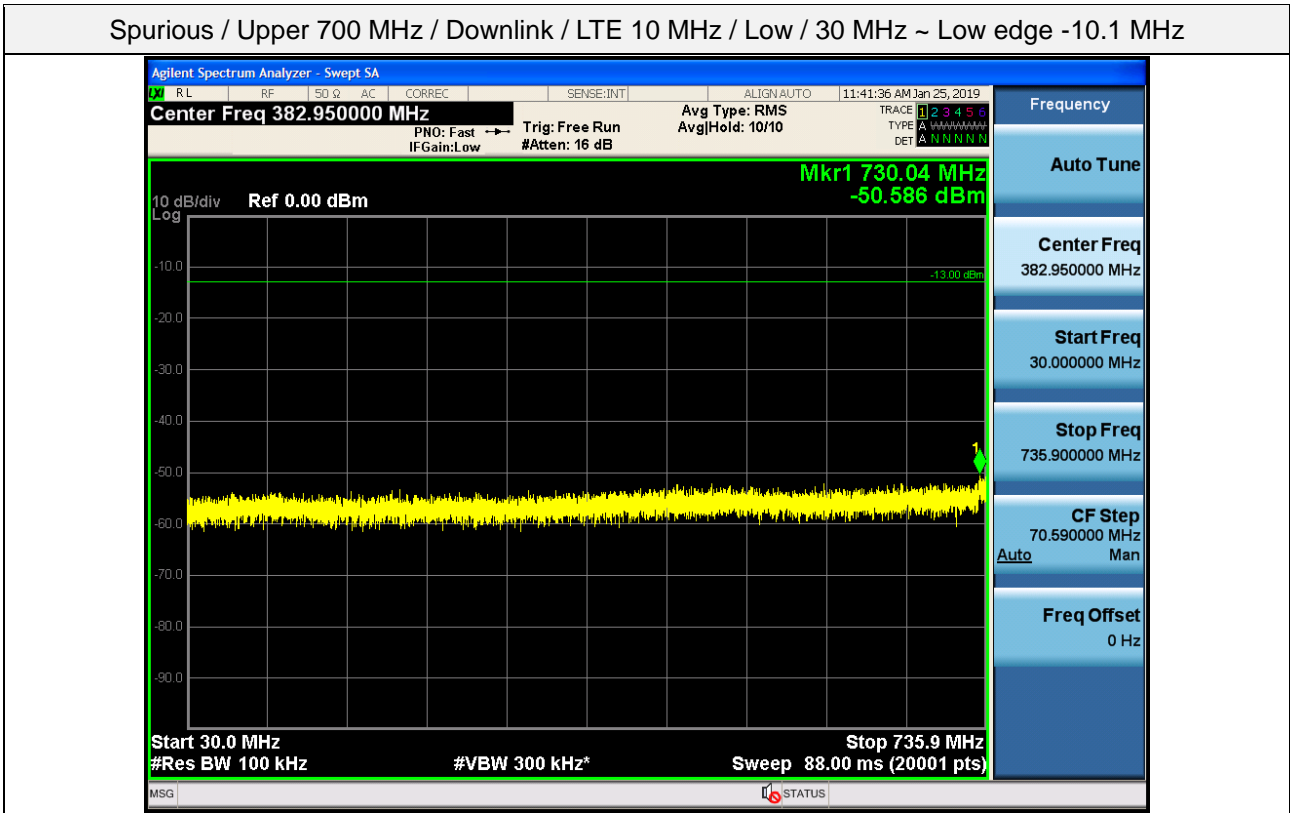

Spurious / Upper 700 MHz / Downlink / LTE 5 MHz / High / 763 MHz ~ 775 MHz

Spurious / Upper 700 MHz / Downlink / LTE 5 MHz / High / 1 559 MHz ~ 1 573 MHz (700 Hz (1))

Spurious / Upper 700 MHz / Downlink / LTE 5 MHz / High / 1 573 MHz ~ 1 587 MHz (700 Hz (2))

Spurious / Upper 700 MHz / Downlink / LTE 5 MHz / High / 1 587 MHz ~ 1 601 MHz (700 Hz (3))

Spurious / Upper 700 MHz / Downlink / LTE 5 MHz / High / 1 601 MHz ~ 1 610 MHz (700 Hz (4))

Spurious / Upper 700 MHz / Downlink / LTE 10 MHz / Low / 9 kHz ~ 150 kHz

Spurious / Upper 700 MHz / Downlink / LTE 10 MHz / Low / 150 kHz ~ 30 MHz

Spurious / Upper 700 MHz / Downlink / LTE 10 MHz / Low / 30 MHz ~ Low edge -10.1 MHz

Spurious / Upper 700 MHz / Downlink / LTE 10 MHz / Low / Low edge - 10.1 MHz ~ Low edge - 100 kHz

Spurious / Upper 700 MHz / Downlink / LTE 10 MHz / Low / High Edge + 100 kHz ~ High Edge + 10.1 MHz

Spurious / Upper 700 MHz / Downlink / LTE 10 MHz / Low / High Edge + 10.1 MHz ~ 2 GHz

Spurious / Upper 700 MHz / Downlink / LTE 10 MHz / Low / 2 GHz ~ 4 GHz