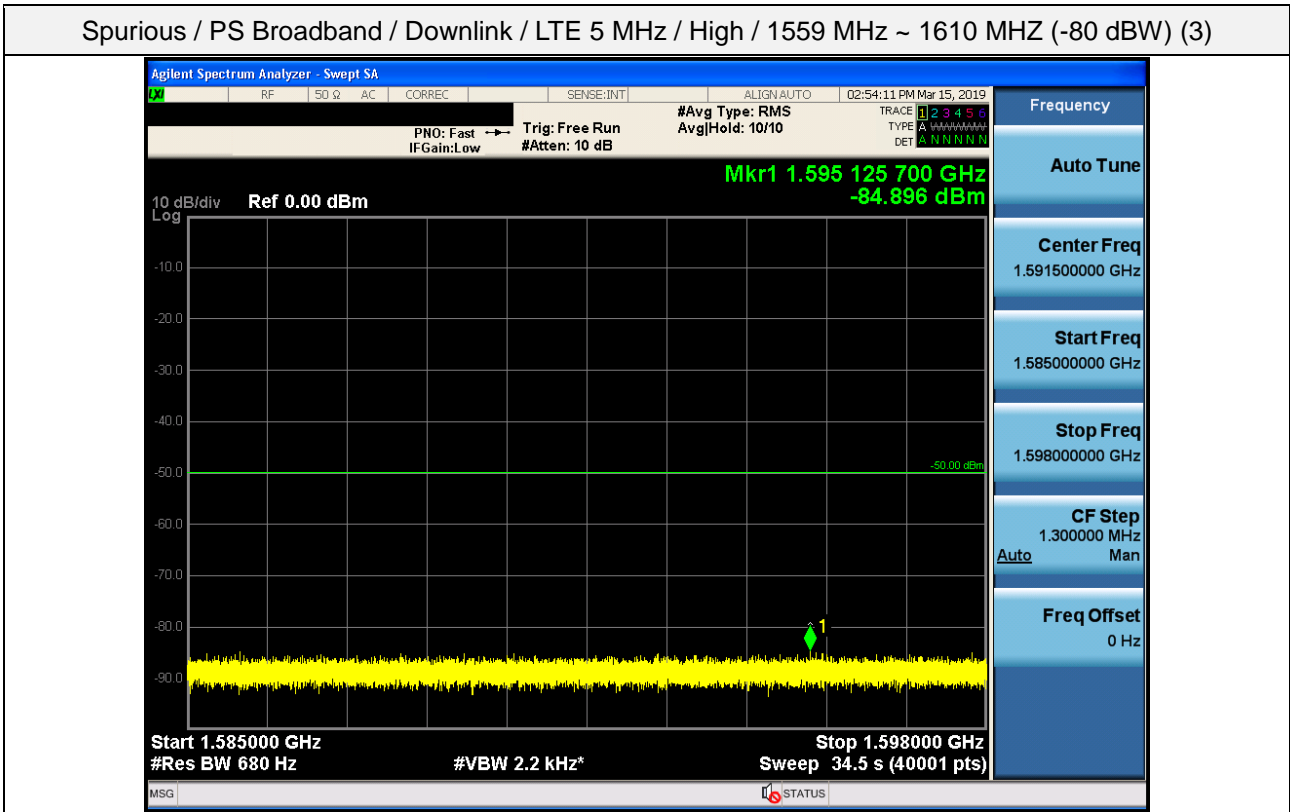

Spurious / PS Broadband / Downlink / LTE 5 MHz / High / High Edge + 10.1 MHz ~ 2 GHz

Spurious / PS Broadband / Downlink / LTE 5 MHz / High / 2 GHz ~ 4 GHz

Spurious / PS Broadband / Downlink / LTE 5 MHz / High / 4 GHz ~ 6 GHz

Spurious / PS Broadband / Downlink / LTE 5 MHz / High / 769 MHz ~ 775 MHz

Spurious / PS Broadband / Downlink / LTE 5 MHz / High / 799 MHz ~ 805 MHz

Spurious / PS Broadband / Downlink / LTE 5 MHz / High / 1559 MHz ~ 1610 MHz (-70 dBW)

Spurious / PS Broadband / Downlink / LTE 5 MHz / High / 1559 MHz ~ 1610 MHz (-80 dBW) (1)

Spurious / PS Broadband / Downlink / LTE 5 MHz / High / 1559 MHz ~ 1610 MHz (-80 dBW) (2)

Spurious / PS Broadband / Downlink / LTE 5 MHz / High / 1559 MHz ~ 1610 MHz (-80 dBW) (3)