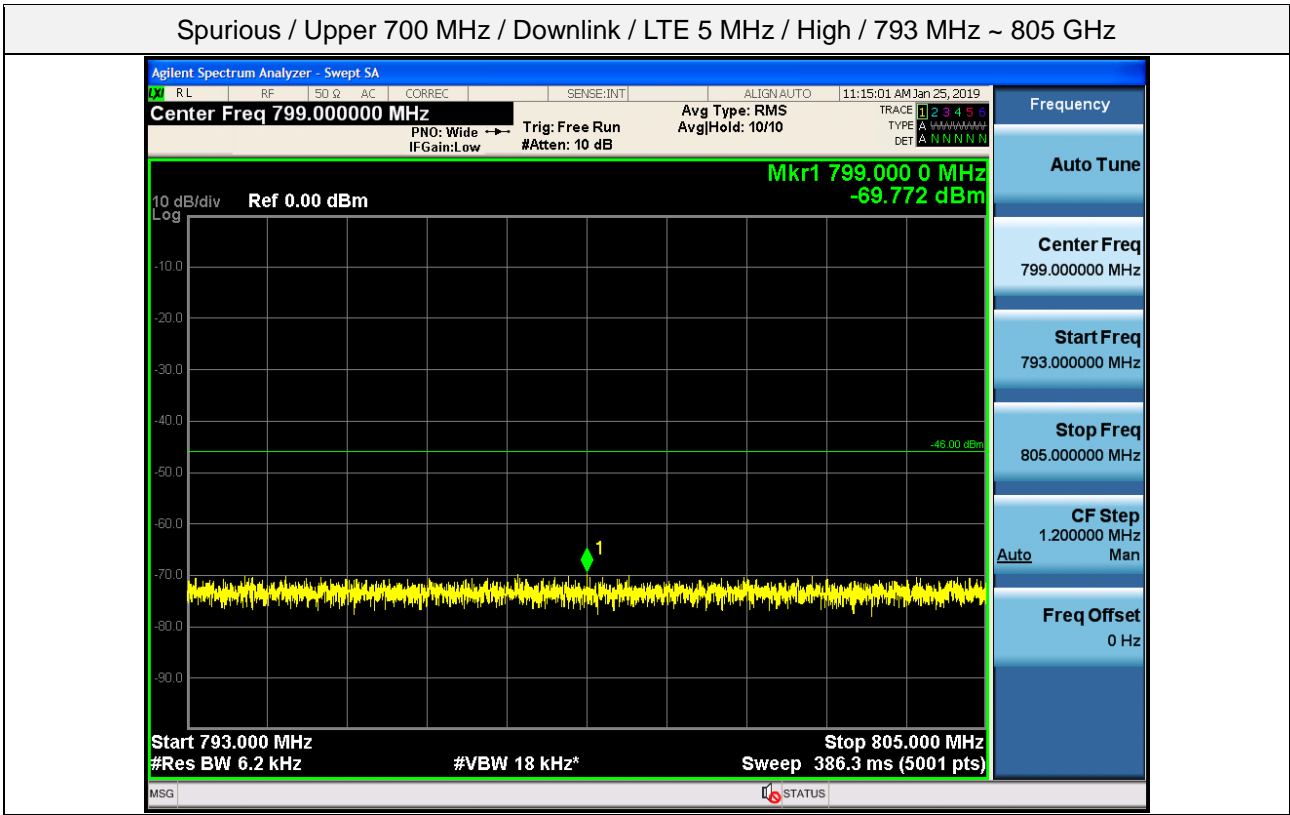

Spurious / Upper 700 MHz / Downlink / LTE 5 MHz / High / Low edge - 10.1 MHz ~ Low edge - 100 kHz

Spurious / Upper 700 MHz / Downlink / LTE 5 MHz / High / High Edge + 100 kHz ~ High Edge + 10.1 MHz

Spurious / Upper 700 MHz / Downlink / LTE 5 MHz / High / High Edge + 10.1 MHz ~ 2 GHz

Spurious / Upper 700 MHz / Downlink / LTE 5 MHz / High / 2 GHz ~ 4 GHz

Spurious / Upper 700 MHz / Downlink / LTE 5 MHz / High / 4 GHz ~ 6 GHz

Spurious / Upper 700 MHz / Downlink / LTE 5 MHz / High / 6 GHz ~ 8 GHz

Spurious / Upper 700 MHz / Downlink / LTE 5 MHz / High / 763 MHz ~ 775 MHz

Spurious / Upper 700 MHz / Downlink / LTE 5 MHz / High / 1 559 MHz ~ 1 573 MHz (700 Hz (1))

Spurious / Upper 700 MHz / Downlink / LTE 5 MHz / High / 1 573 MHz ~ 1 587 MHz (700 Hz (2))