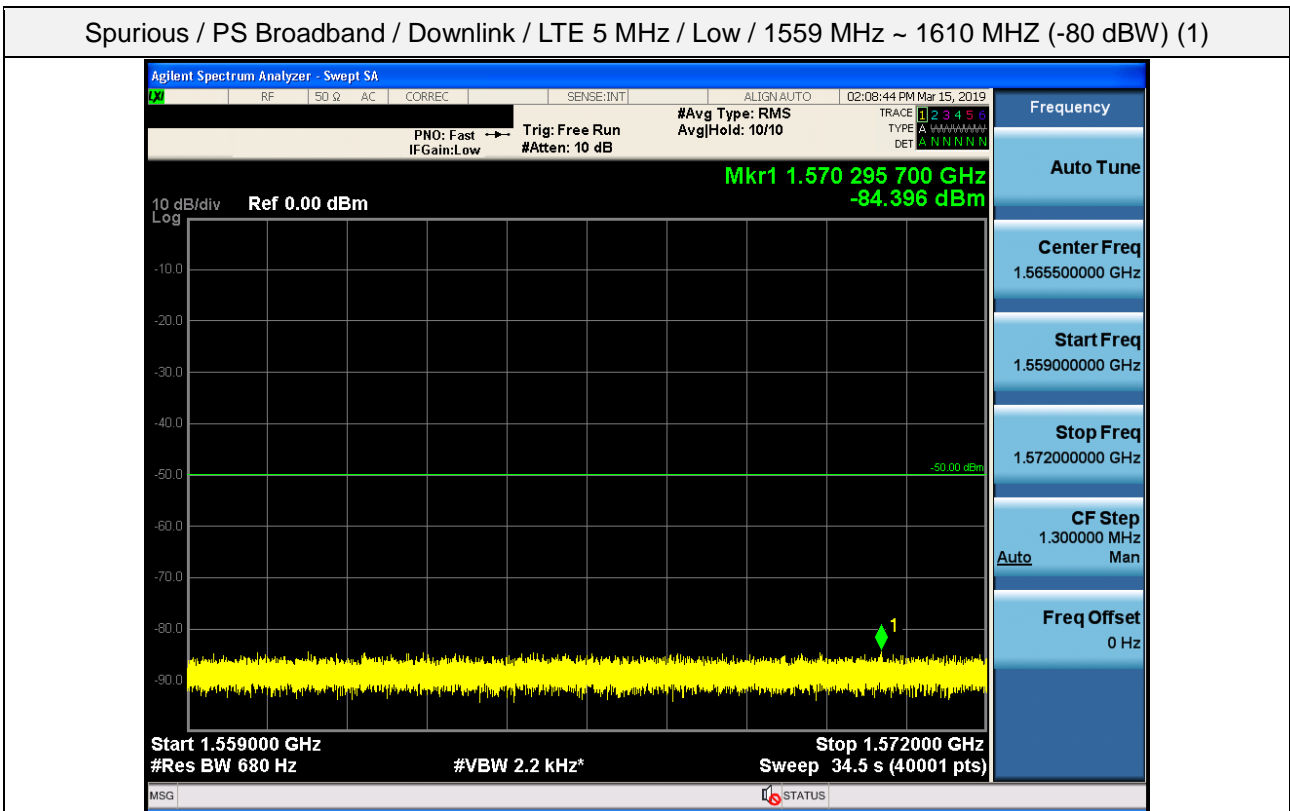

Spurious / PS Broadband / Downlink / LTE 5 MHz / Low / Low edge – 10.1 MHz ~ Low edge - 100 kHz

Spurious / PS Broadband / Downlink / LTE 5 MHz / Low / High Edge + 100 kHz ~ High Edge + 10.1 MHz

Spurious / PS Broadband / Downlink / LTE 5 MHz / Low / High Edge + 10.1 MHz ~ 2 GHz

Spurious / PS Broadband / Downlink / LTE 5 MHz / Low / 2 GHz ~ 4 GHz

Spurious / PS Broadband / Downlink / LTE 5 MHz / Low / 4 GHz ~ 6 GHz

Spurious / PS Broadband / Downlink / LTE 5 MHz / Low / 769 MHz ~ 775 MHz

Spurious / PS Broadband / Downlink / LTE 5 MHz / Low / 799 MHz ~ 805 MHz

Spurious / PS Broadband / Downlink / LTE 5 MHz / Low / 1559 MHz ~ 1610 MHz (-70 dBW)

Spurious / PS Broadband / Downlink / LTE 5 MHz / Low / 1559 MHz ~ 1610 MHz (-80 dBW) (1)

Spurious / PS Broadband / Downlink / LTE 5 MHz / Low / 1559 MHz ~ 1610 MHz (-80 dBW) (2)

Spurious / PS Broadband / Downlink / LTE 5 MHz / Low / 1559 MHz ~ 1610 MHz (-80 dBW) (3)

Spurious / PS Broadband / Downlink / LTE 5 MHz / Low / 1559 MHz ~ 1610 MHz (-80 dBW) (4)