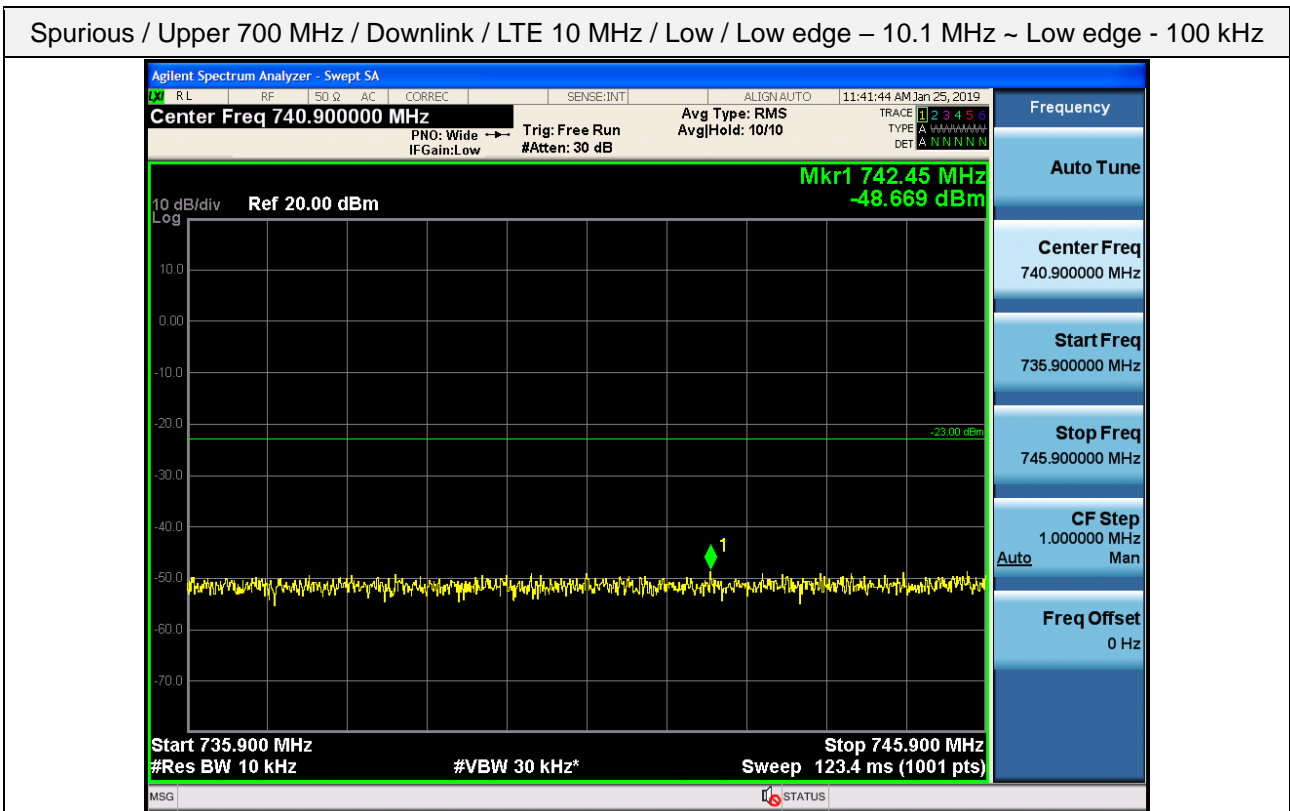

Spurious / Upper 700 MHz / Downlink / LTE 5 MHz / High / 763 MHz ~ 775 MHz

Spurious / Upper 700 MHz / Downlink / LTE 5 MHz / High / 1 559 MHz ~ 1 573 MHz (700 Hz (1))

Spurious / Upper 700 MHz / Downlink / LTE 5 MHz / High / 1 573 MHz ~ 1 587 MHz (700 Hz (2))

Spurious / Upper 700 MHz / Downlink / LTE 5 MHz / High / 1 587 MHz ~ 1 601 MHz (700 Hz (3))

Spurious / Upper 700 MHz / Downlink / LTE 5 MHz / High / 1 601 MHz ~ 1 610 MHz (700 Hz (4))

Spurious / Upper 700 MHz / Downlink / LTE 10 MHz / Low / 9 kHz ~ 150 kHz

Spurious / Upper 700 MHz / Downlink / LTE 10 MHz / Low / 150 kHz ~ 30 MHz

Spurious / Upper 700 MHz / Downlink / LTE 10 MHz / Low / 30 MHz ~ Low edge -10.1 MHz

Spurious / Upper 700 MHz / Downlink / LTE 10 MHz / Low / Low edge - 10.1 MHz ~ Low edge - 100 kHz

Spurious / Upper 700 MHz / Downlink / LTE 10 MHz / Low / High Edge + 100 kHz ~ High Edge + 10.1 MHz

Spurious / Upper 700 MHz / Downlink / LTE 10 MHz / Low / High Edge + 10.1 MHz ~ 2 GHz

Spurious / Upper 700 MHz / Downlink / LTE 10 MHz / Low / 2 GHz ~ 4 GHz