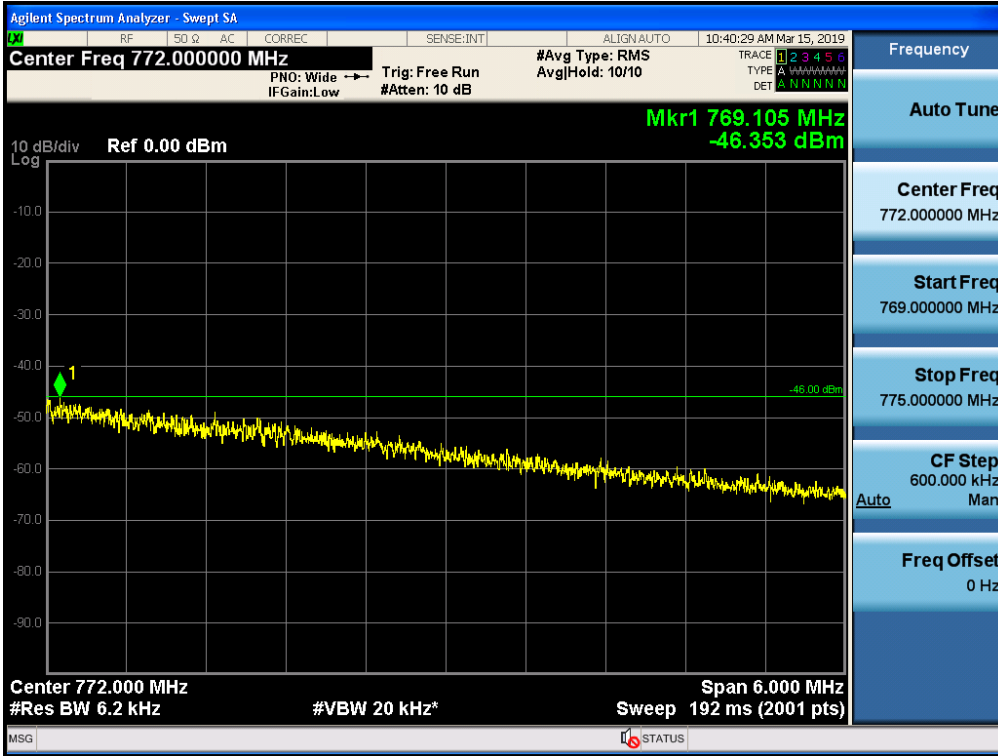

Spurious / PS Broadband / Downlink / LTE 5 MHz / High / 30 MHz ~ Low edge - 10.1 MHz

Spurious / PS Broadband / Downlink / LTE 5 MHz / High / Low edge - 10.1 MHz ~ Low edge - 100 kHz

Spurious / PS Broadband / Downlink / LTE 5 MHz / High / High Edge + 100 kHz ~ High Edge + 10.1 MHz

Spurious / PS Broadband / Downlink / LTE 5 MHz / High / High Edge + 10.1 MHz ~ 2 GHz

Spurious / PS Broadband / Downlink / LTE 5 MHz / High / 2 GHz ~ 4 GHz

Spurious / PS Broadband / Downlink / LTE 5 MHz / High / 4 GHz ~ 6 GHz

Spurious / PS Broadband / Downlink / LTE 5 MHz / High / 769 MHz ~ 775 MHz

Spurious / PS Broadband / Downlink / LTE 5 MHz / High / 799 MHz ~ 805 MHz

Spurious / PS Broadband / Downlink / LTE 5 MHz / High / 1559 MHz ~ 1610 MHz (-70 dBW)