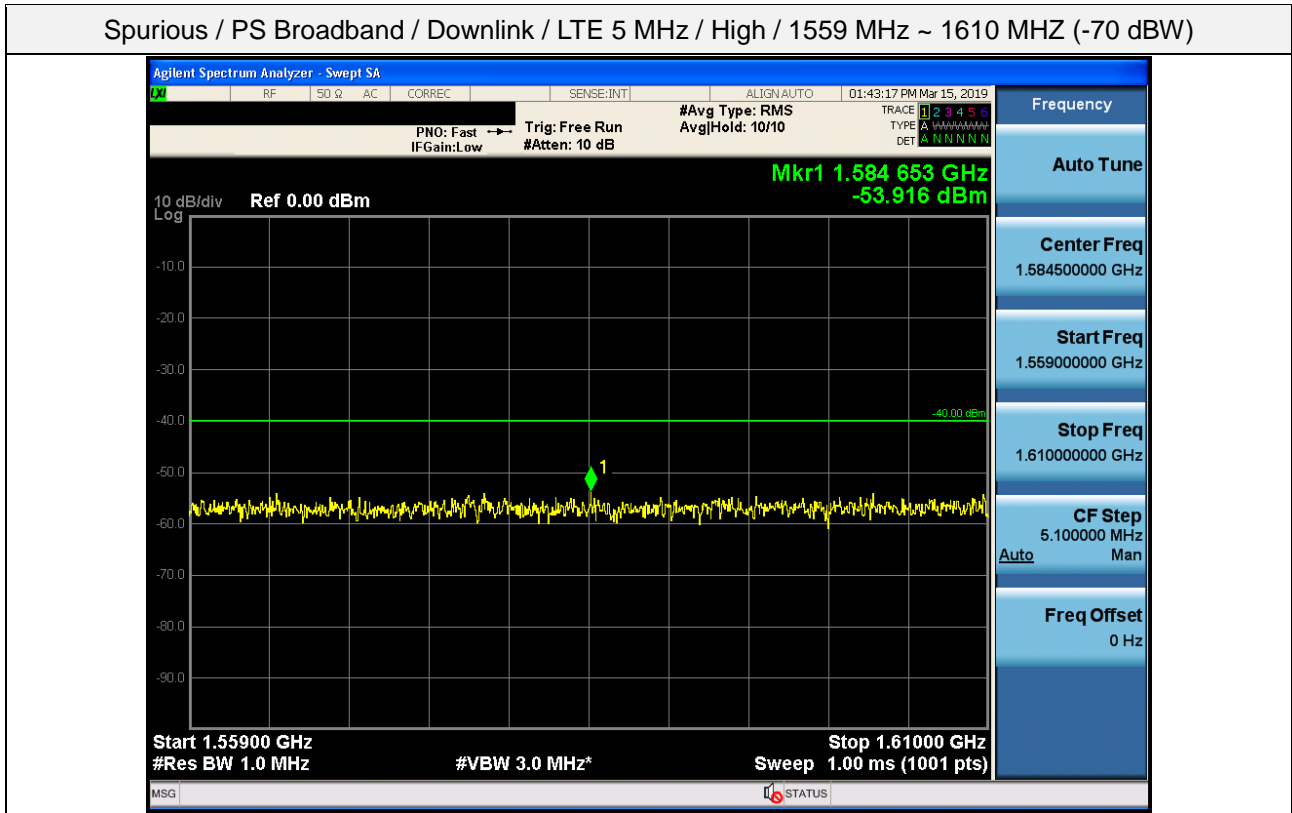

Spurious / PS Broadband / Downlink / LTE 5 MHz / High / High Edge + 10.1 MHz ~ 2 GHz

Spurious / PS Broadband / Downlink / LTE 5 MHz / High / 2 GHz ~ 4 GHz

Spurious / PS Broadband / Downlink / LTE 5 MHz / High / 4 GHz ~ 6 GHz

Spurious / PS Broadband / Downlink / LTE 5 MHz / High / 769 MHz ~ 775 MHz

Spurious / PS Broadband / Downlink / LTE 5 MHz / High / 799 MHz ~ 805 MHz

Spurious / PS Broadband / Downlink / LTE 5 MHz / High / 1559 MHz ~ 1610 MHz (-70 dBW)

Spurious / PS Broadband / Downlink / LTE 5 MHz / High / 1559 MHz ~ 1610 MHz (-80 dBW) (1)

Spurious / PS Broadband / Downlink / LTE 5 MHz / High / 1559 MHz ~ 1610 MHz (-80 dBW) (2)

Spurious / PS Broadband / Downlink / LTE 5 MHz / High / 1559 MHz ~ 1610 MHz (-80 dBW) (3)