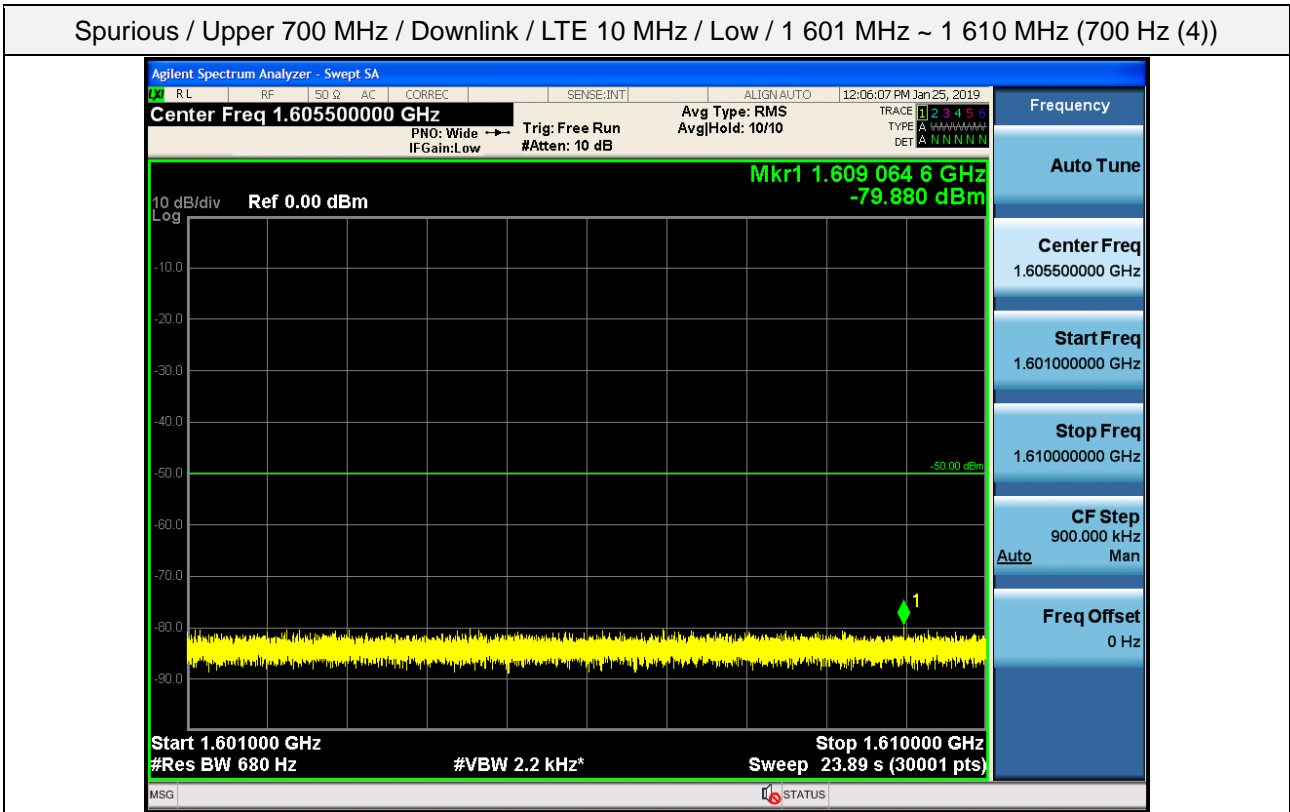

Spurious / Upper 700 MHz / Downlink / LTE 10 MHz / Low / 4 GHz ~ 6 GHz

Spurious / Upper 700 MHz / Downlink / LTE 10 MHz / Low / 6 GHz ~ 8 GHz

Spurious / Upper 700 MHz / Downlink / LTE 10 MHz / Low / 763 MHz ~ 775 MHz

Spurious / Upper 700 MHz / Downlink / LTE 10 MHz / Low / 1 559 MHz ~ 1 573 MHz (700 Hz (1))

Spurious / Upper 700 MHz / Downlink / LTE 10 MHz / Low / 1 573 MHz ~ 1 587 MHz (700 Hz (2))

Spurious / Upper 700 MHz / Downlink / LTE 10 MHz / Low / 1 587 MHz ~ 1 601 MHz (700 Hz (3))

Spurious / Upper 700 MHz / Downlink / LTE 10 MHz / Low / 1 601 MHz ~ 1 610 MHz (700 Hz (4))

Spurious / Upper 700 MHz / Downlink / LTE 10 MHz / Middle / 9 kHz ~ 150 kHz

Spurious / Upper 700 MHz / Downlink / LTE 10 MHz / Middle / 150 kHz ~ 30 MHz

Spurious / Upper 700 MHz / Downlink / LTE 10 MHz / Middle / 30 MHz ~ Low edge - 10.1 MHz

Spurious / Upper 700 MHz / Downlink / LTE 10 MHz / Middle / Low edge - 10.1 MHz ~ Low edge - 100 kHz

Spurious / Upper 700 MHz / Downlink / LTE 10 MHz / Middle / High Edge + 100 kHz ~ High Edge + 10.1 MHz