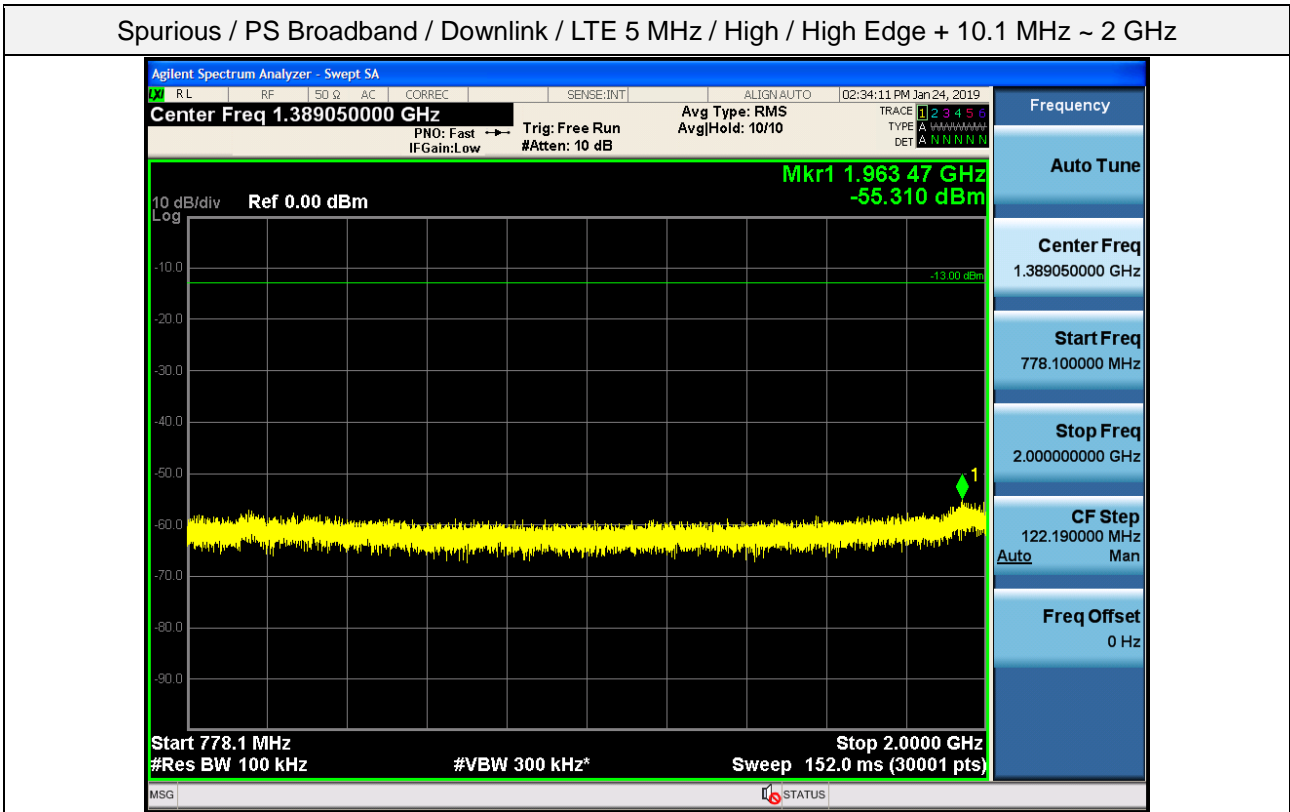

Spurious / PS Broadband / Downlink / LTE 5 MHz / Middle / 1559 MHz ~ 1610 MHz (-80 dBW) (4)

Spurious / PS Broadband / Downlink / LTE 5 MHz / High / 9 kHz ~ 150 kHz

Spurious / PS Broadband / Downlink / LTE 5 MHz / High / 150 kHz ~ 30 MHz

Spurious / PS Broadband / Downlink / LTE 5 MHz / High / 30 MHz ~ Low edge - 10.1 MHz

Spurious / PS Broadband / Downlink / LTE 5 MHz / High / Low edge - 10.1 MHz ~ Low edge - 100 kHz

Spurious / PS Broadband / Downlink / LTE 5 MHz / High / High Edge + 100 kHz ~ High Edge + 10.1 MHz

Spurious / PS Broadband / Downlink / LTE 5 MHz / High / High Edge + 10.1 MHz ~ 2 GHz

Spurious / PS Broadband / Downlink / LTE 5 MHz / High / 2 GHz ~ 4 GHz

Spurious / PS Broadband / Downlink / LTE 5 MHz / High / 4 GHz ~ 6 GHz