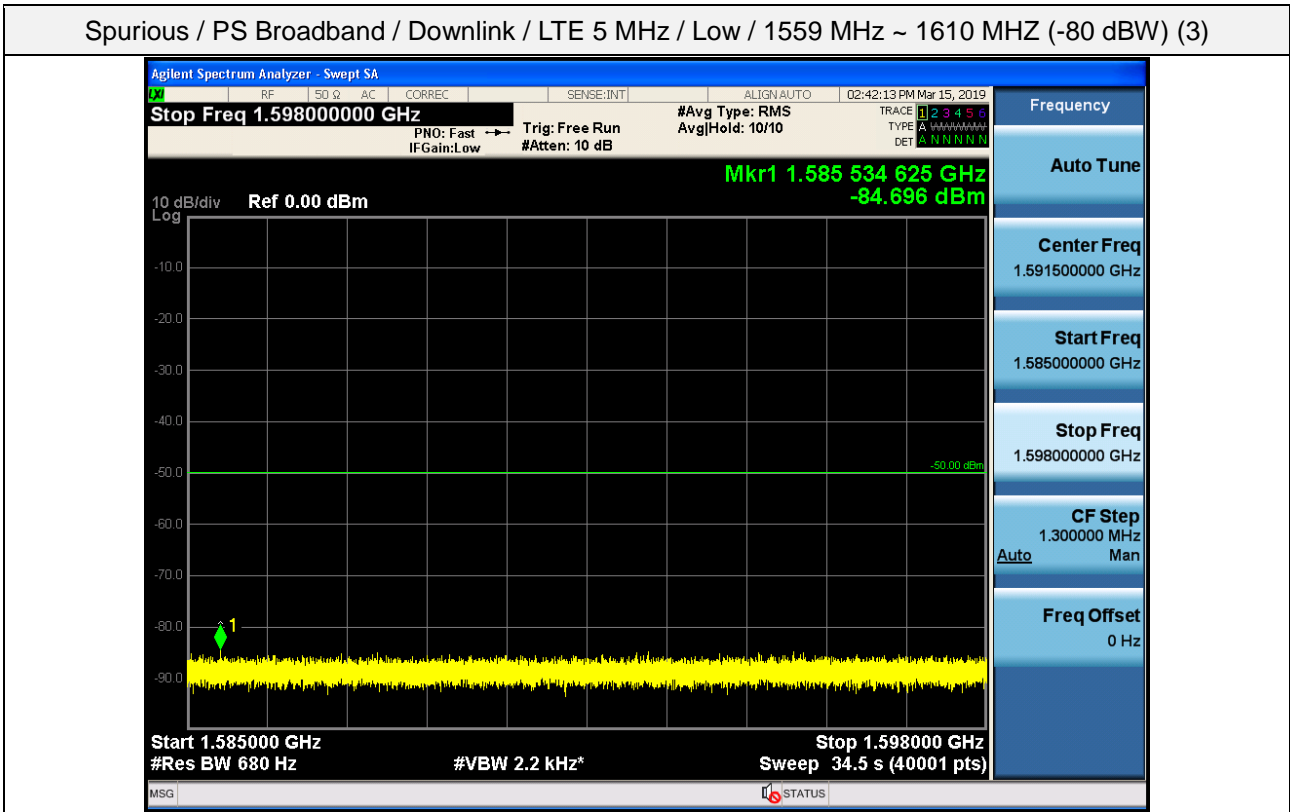

Spurious / PS Broadband / Downlink / LTE 5 MHz / Low / 2 GHz ~ 4 GHz

Spurious / PS Broadband / Downlink / LTE 5 MHz / Low / 4 GHz ~ 6 GHz

Spurious / PS Broadband / Downlink / LTE 5 MHz / Low / 769 MHz ~ 775 MHz

Spurious / PS Broadband / Downlink / LTE 5 MHz / Low / 799 MHz ~ 805 MHz

Spurious / PS Broadband / Downlink / LTE 5 MHz / Low / 1559 MHz ~ 1610 MHz (-70 dBW)

Spurious / PS Broadband / Downlink / LTE 5 MHz / Low / 1559 MHz ~ 1610 MHz (-80 dBW) (1)

Spurious / PS Broadband / Downlink / LTE 5 MHz / Low / 1559 MHz ~ 1610 MHz (-80 dBW) (2)

Spurious / PS Broadband / Downlink / LTE 5 MHz / Low / 1559 MHz ~ 1610 MHz (-80 dBW) (3)

Spurious / PS Broadband / Downlink / LTE 5 MHz / Low / 1559 MHz ~ 1610 MHz (-80 dBW) (4)