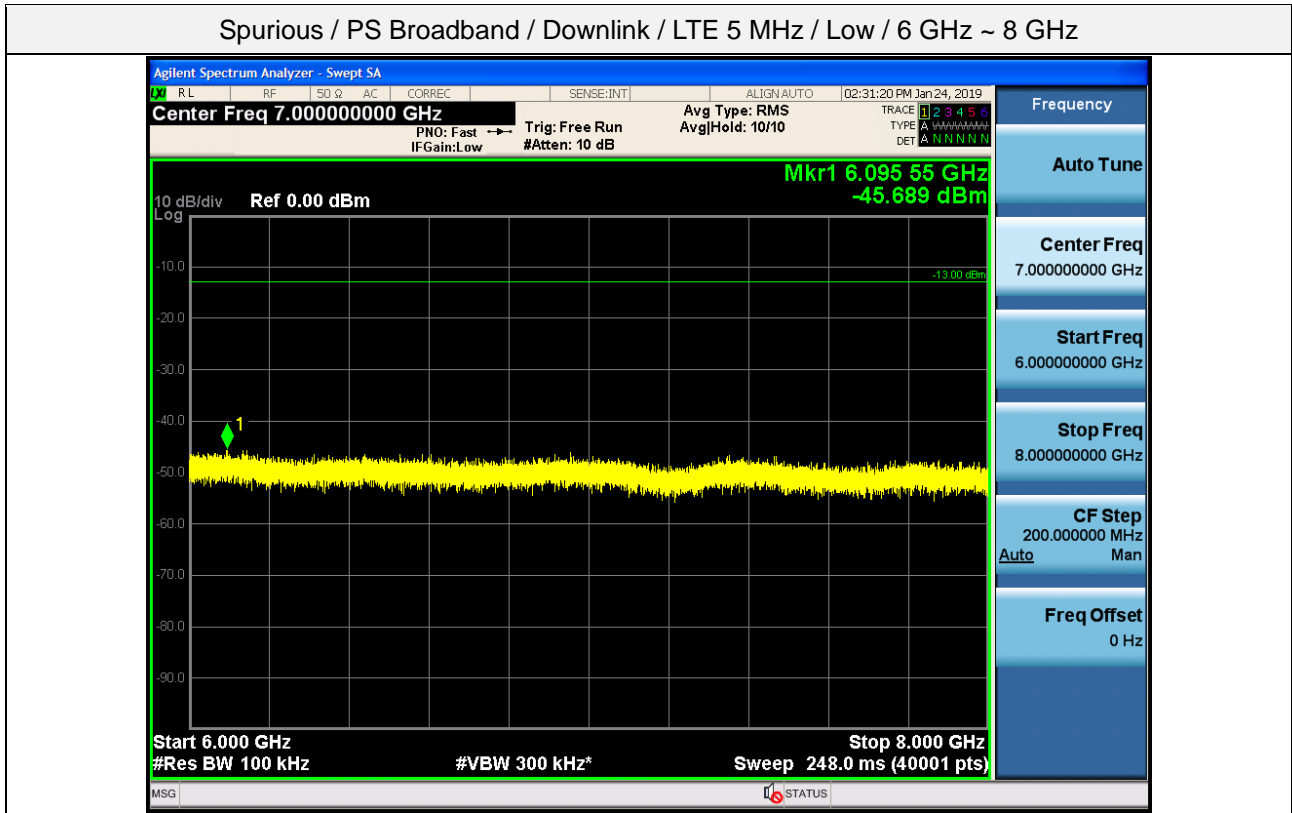

Spurious / PS Broadband / Downlink / LTE 5 MHz / Low / 9 kHz ~ 150 kHz

Spurious / PS Broadband / Downlink / LTE 5 MHz / Low / 150 kHz ~ 30 MHz

Spurious / PS Broadband / Downlink / LTE 5 MHz / Low / 30 MHz ~ Low edge – 10.1 MHz

Spurious / PS Broadband / Downlink / LTE 5 MHz / Low / Low edge – 10.1 MHz ~ Low edge - 100 kHz

Spurious / PS Broadband / Downlink / LTE 5 MHz / Low / High Edge + 100 kHz ~ High Edge + 10.1 MHz

Spurious / PS Broadband / Downlink / LTE 5 MHz / Low / High Edge + 10.1 MHz ~ 2 GHz

Spurious / PS Broadband / Downlink / LTE 5 MHz / Low / 2 GHz ~ 4 GHz

Spurious / PS Broadband / Downlink / LTE 5 MHz / Low / 4 GHz ~ 6 GHz

Spurious / PS Broadband / Downlink / LTE 5 MHz / Low / 769 MHz ~ 775 MHz