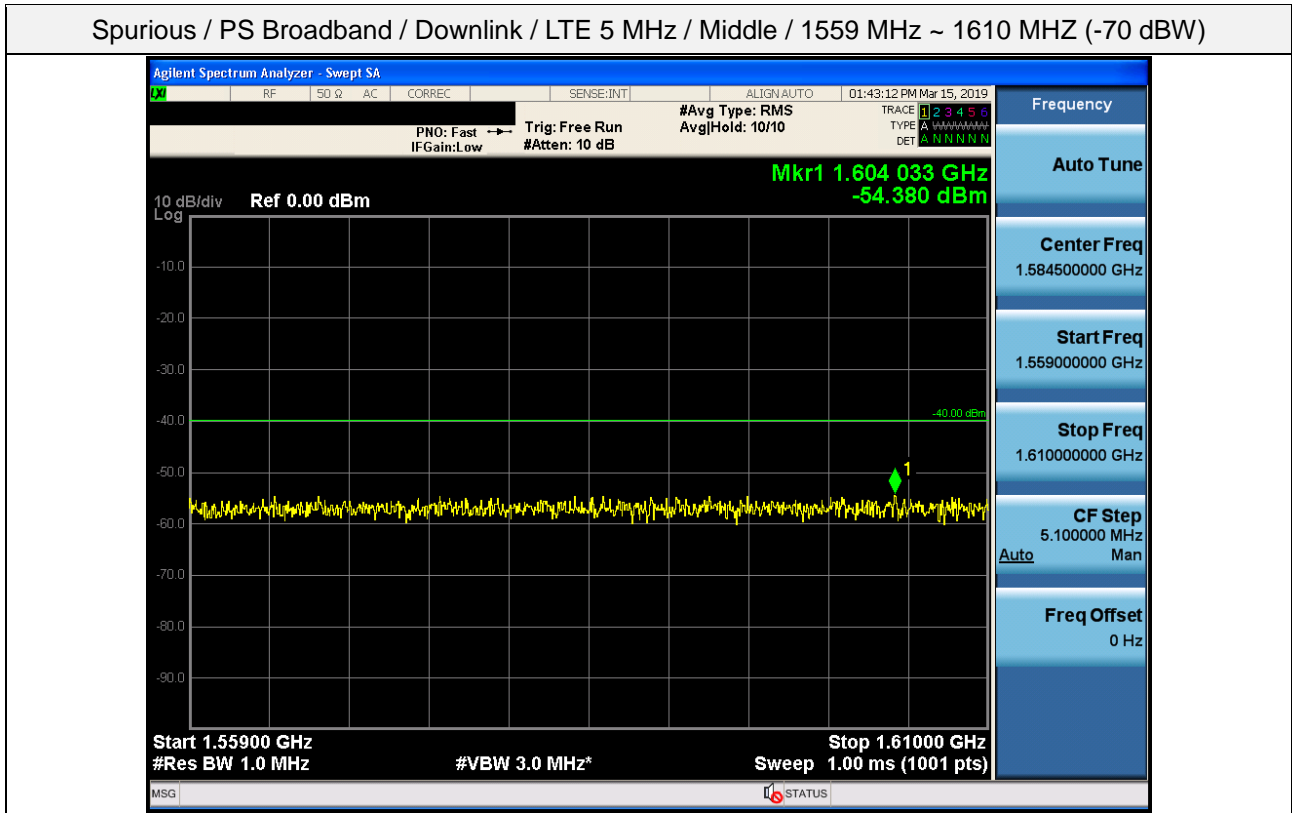

Spurious / PS Broadband / Downlink / LTE 5 MHz / Middle / Low edge – 10.1 MHz ~ Low edge - 100 kHz

Spurious / PS Broadband / Downlink / LTE 5 MHz / Middle / High Edge + 100 kHz ~ High Edge + 10.1 MHz

Spurious / PS Broadband / Downlink / LTE 5 MHz / Middle / High Edge + 10.1 MHz ~ 2 GHz

Spurious / PS Broadband / Downlink / LTE 5 MHz / Middle / 2 GHz ~ 4 GHz

Spurious / PS Broadband / Downlink / LTE 5 MHz / Middle / 4 GHz ~ 6 GHz

Spurious / PS Broadband / Downlink / LTE 5 MHz / Middle / 6 GHz ~ 8 GHz

Spurious / PS Broadband / Downlink / LTE 5 MHz / Middle / 769 MHz ~ 775 MHz

Spurious / PS Broadband / Downlink / LTE 5 MHz / Middle / 799 MHz ~ 805 MHz

Spurious / PS Broadband / Downlink / LTE 5 MHz / Middle / 1559 MHz ~ 1610 MHz (-70 dBW)