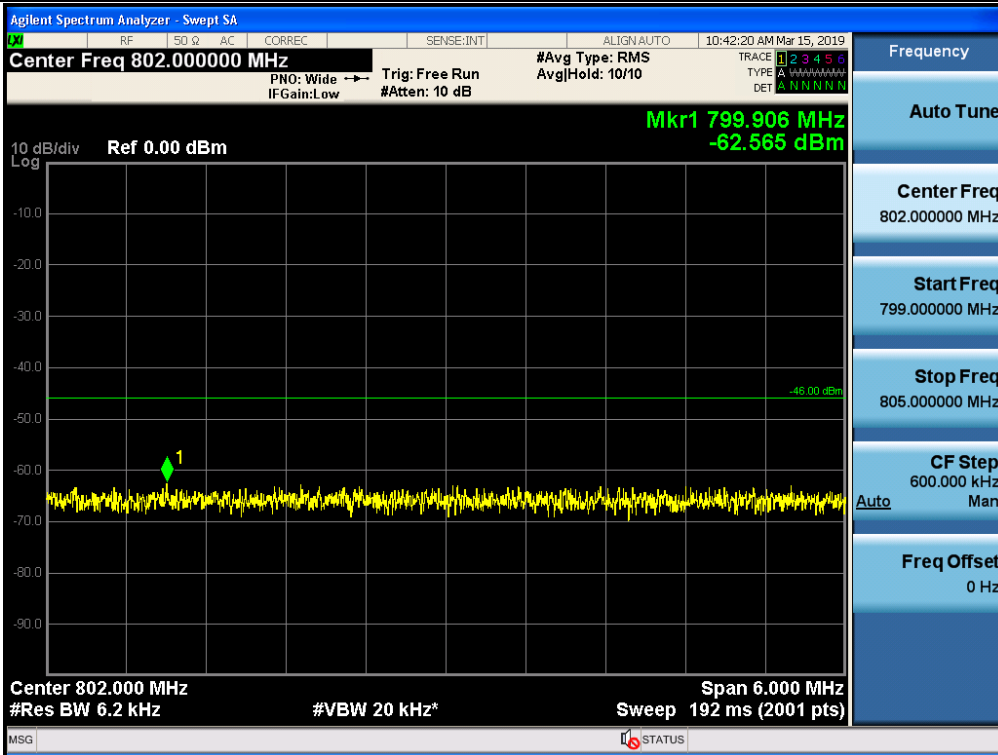

Spurious / PS Broadband / Downlink / LTE 5 MHz / High / 30 MHz ~ Low edge - 10.1 MHz

Spurious / PS Broadband / Downlink / LTE 5 MHz / High / Low edge - 10.1 MHz ~ Low edge - 100 kHz

Spurious / PS Broadband / Downlink / LTE 5 MHz / High / High Edge + 100 kHz ~ High Edge + 10.1 MHz

Spurious / PS Broadband / Downlink / LTE 5 MHz / High / High Edge + 10.1 MHz ~ 2 GHz

Spurious / PS Broadband / Downlink / LTE 5 MHz / High / 2 GHz ~ 4 GHz

Spurious / PS Broadband / Downlink / LTE 5 MHz / High / 4 GHz ~ 6 GHz

Spurious / PS Broadband / Downlink / LTE 5 MHz / High / 769 MHz ~ 775 MHz

Spurious / PS Broadband / Downlink / LTE 5 MHz / High / 799 MHz ~ 805 MHz

Spurious / PS Broadband / Downlink / LTE 5 MHz / High / 1559 MHz ~ 1610 MHz (-70 dBW)