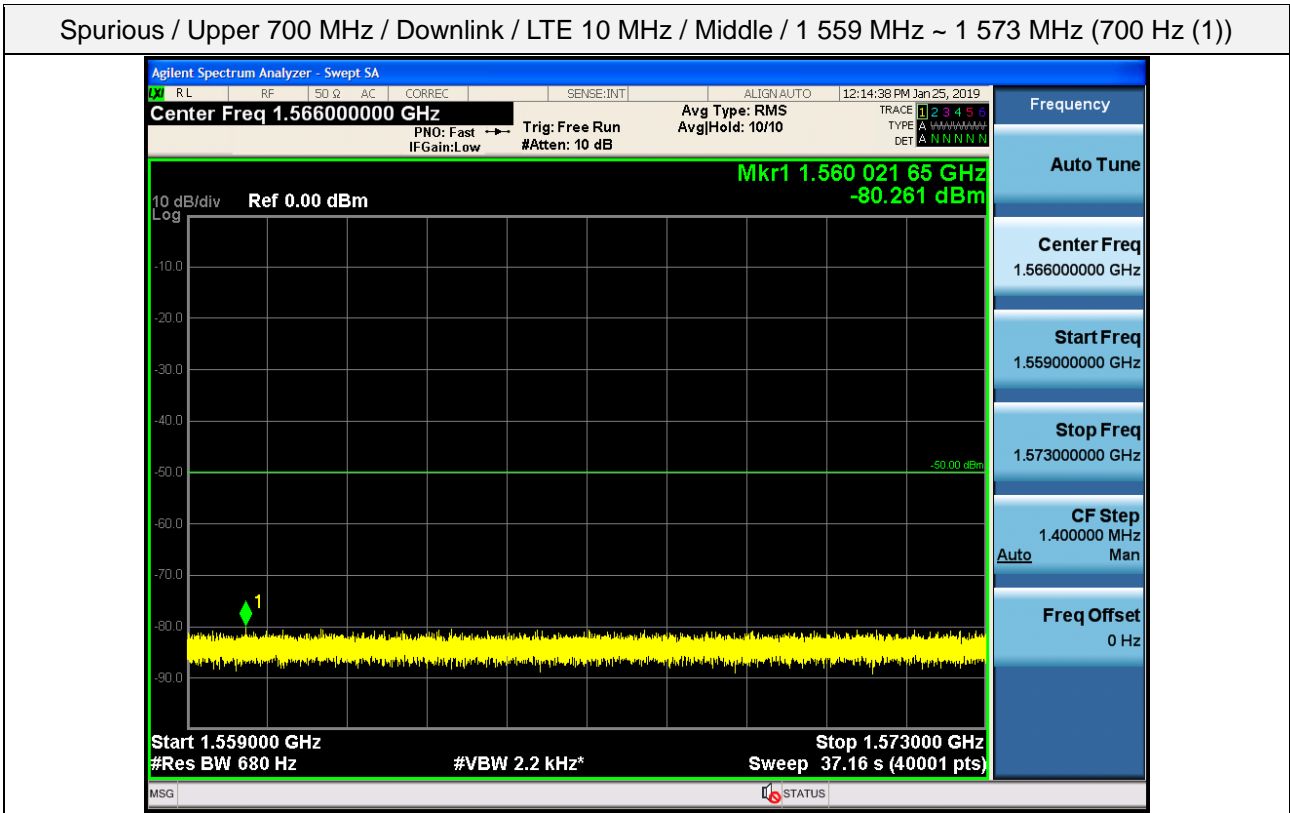

Spurious / Upper 700 MHz / Downlink / LTE 10 MHz / Middle / High Edge + 10.1 MHz ~ 2 GHz

Spurious / Upper 700 MHz / Downlink / LTE 10 MHz / Middle / 2 GHz ~ 4 GHz

Spurious / Upper 700 MHz / Downlink / LTE 10 MHz / Middle / 4 GHz ~ 6 GHz

Spurious / Upper 700 MHz / Downlink / LTE 10 MHz / Middle / 6 GHz ~ 8 GHz

Spurious / Upper 700 MHz / Downlink / LTE 10 MHz / Middle / 763 MHz ~ 775 MHz

Spurious / Upper 700 MHz / Downlink / LTE 10 MHz / Middle / 793 MHz ~ 805 GHz

Spurious / Upper 700 MHz / Downlink / LTE 10 MHz / Middle / 1 559 MHz ~ 1610 MHz (1 MHz)

Spurious / Upper 700 MHz / Downlink / LTE 10 MHz / Middle / 1 559 MHz ~ 1 573 MHz (700 Hz (1))

Spurious / Upper 700 MHz / Downlink / LTE 10 MHz / Middle / 1 573 MHz ~ 1 587 MHz (700 Hz (2))