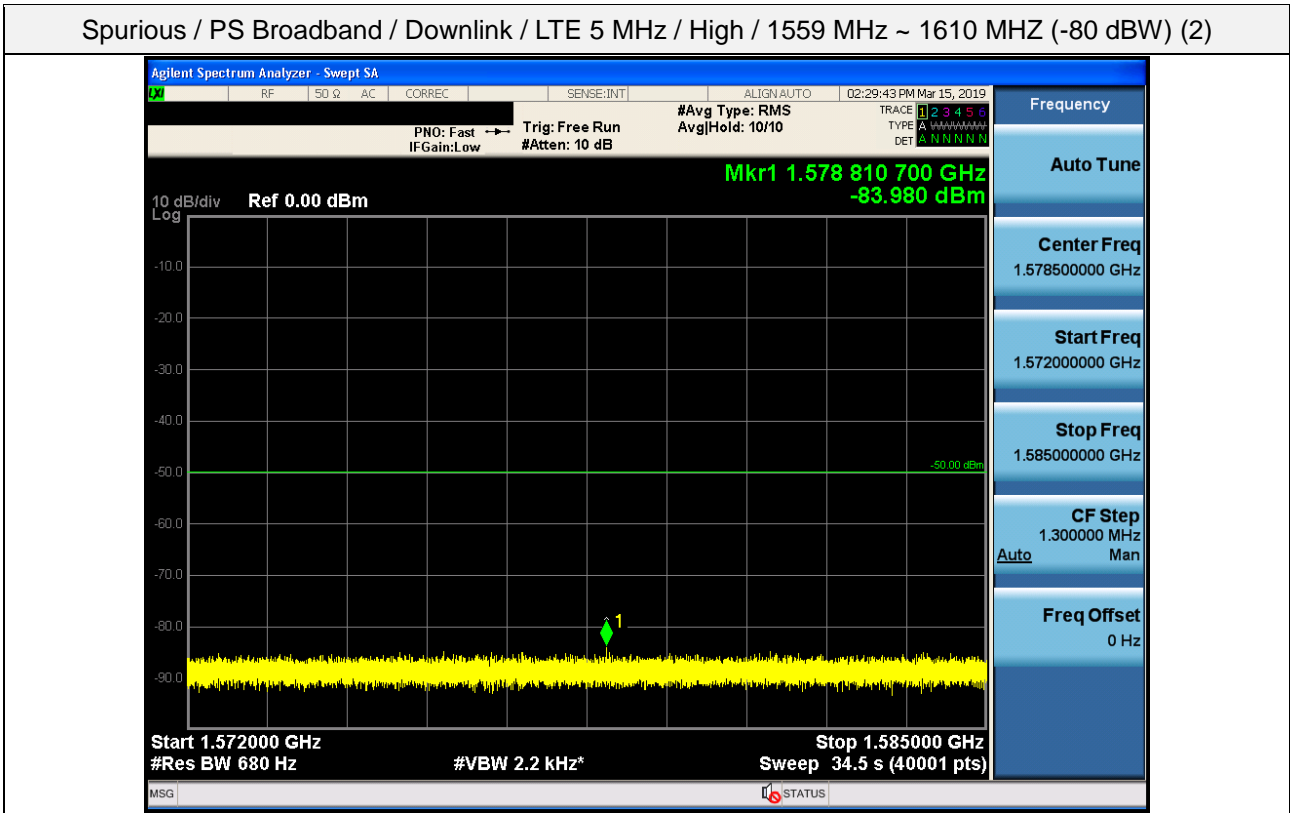

Spurious / PS Broadband / Downlink / LTE 5 MHz / High / High Edge + 10.1 MHz ~ 2 GHz

Spurious / PS Broadband / Downlink / LTE 5 MHz / High / 2 GHz ~ 4 GHz

Spurious / PS Broadband / Downlink / LTE 5 MHz / High / 4 GHz ~ 6 GHz

Spurious / PS Broadband / Downlink / LTE 5 MHz / High / 769 MHz ~ 775 MHz

Spurious / PS Broadband / Downlink / LTE 5 MHz / High / 799 MHz ~ 805 MHz

Spurious / PS Broadband / Downlink / LTE 5 MHz / High / 1559 MHz ~ 1610 MHz (-70 dBW)

Spurious / PS Broadband / Downlink / LTE 5 MHz / High / 1559 MHz ~ 1610 MHz (-80 dBW) (1)

Spurious / PS Broadband / Downlink / LTE 5 MHz / High / 1559 MHz ~ 1610 MHz (-80 dBW) (2)

Spurious / PS Broadband / Downlink / LTE 5 MHz / High / 1559 MHz ~ 1610 MHz (-80 dBW) (3)