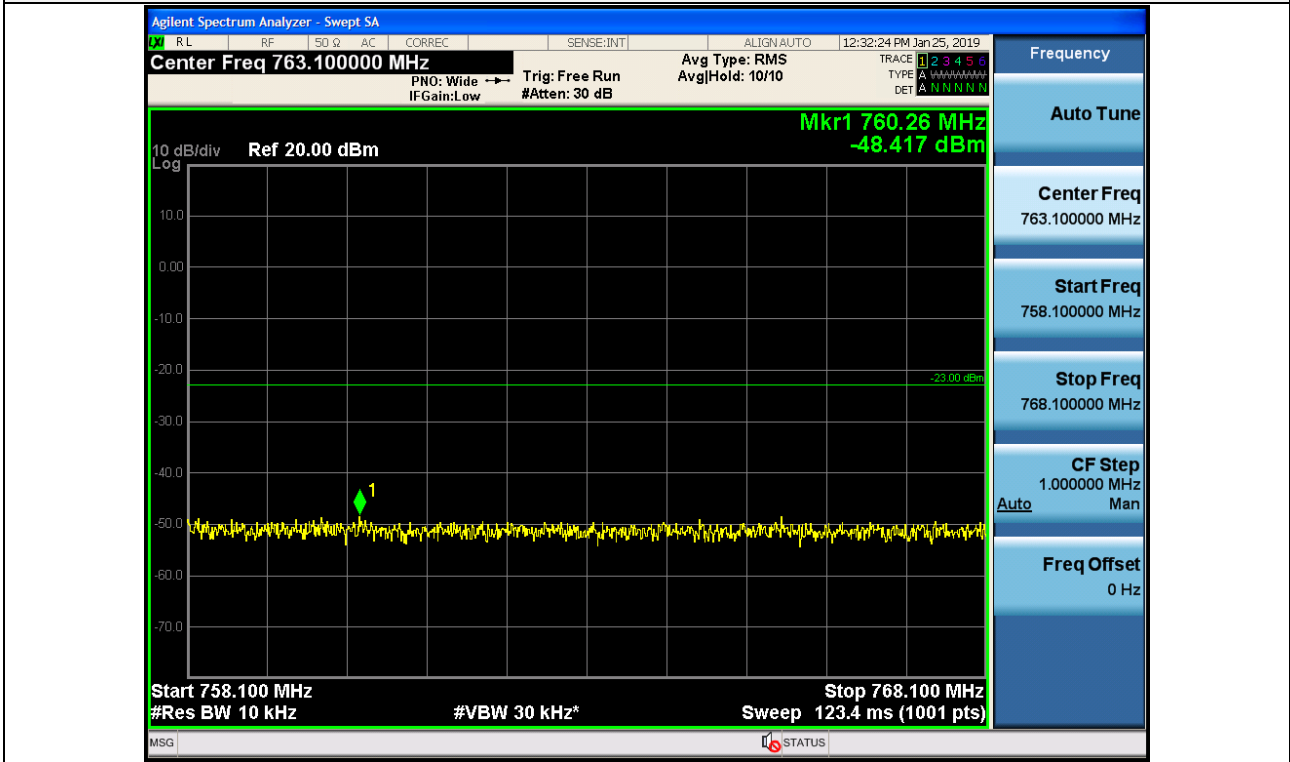

Spurious / Upper 700 MHz / Downlink / LTE 10 MHz / Middle / 1 587 MHz ~ 1 601 MHz (700 Hz (3))

Spurious / Upper 700 MHz / Downlink / LTE 10 MHz / Middle / 1 601 MHz ~ 1 610 MHz (700 Hz (4))

Spurious / Upper 700 MHz / Downlink / LTE 10 MHz / High / 9 kHz ~ 150 kHz

Spurious / Upper 700 MHz / Downlink / LTE 10 MHz / High / 150 kHz ~ 30 MHz

Spurious / Upper 700 MHz / Downlink / LTE 10 MHz / High / 30 MHz ~ Low edge - 10.1 MHz

Spurious / Upper 700 MHz / Downlink / LTE 10 MHz / High / Low edge - 10.1 MHz ~ Low edge - 100 kHz

Spurious / Upper 700 MHz / Downlink / LTE 10 MHz / High / High Edge + 100 kHz ~ High Edge + 10.1 MHz

Spurious / Upper 700 MHz / Downlink / LTE 10 MHz / High / High Edge + 10.1 MHz ~ 2 GHz

Spurious / Upper 700 MHz / Downlink / LTE 10 MHz / High / 2 GHz ~ 4 GHz

Spurious / Upper 700 MHz / Downlink / LTE 10 MHz / High / 4 GHz ~ 6 GHz

Spurious / Upper 700 MHz / Downlink / LTE 10 MHz / High / 6 GHz ~ 8 GHz

Spurious / Upper 700 MHz / Downlink / LTE 10 MHz / High / 763 MHz ~ 775 MHz