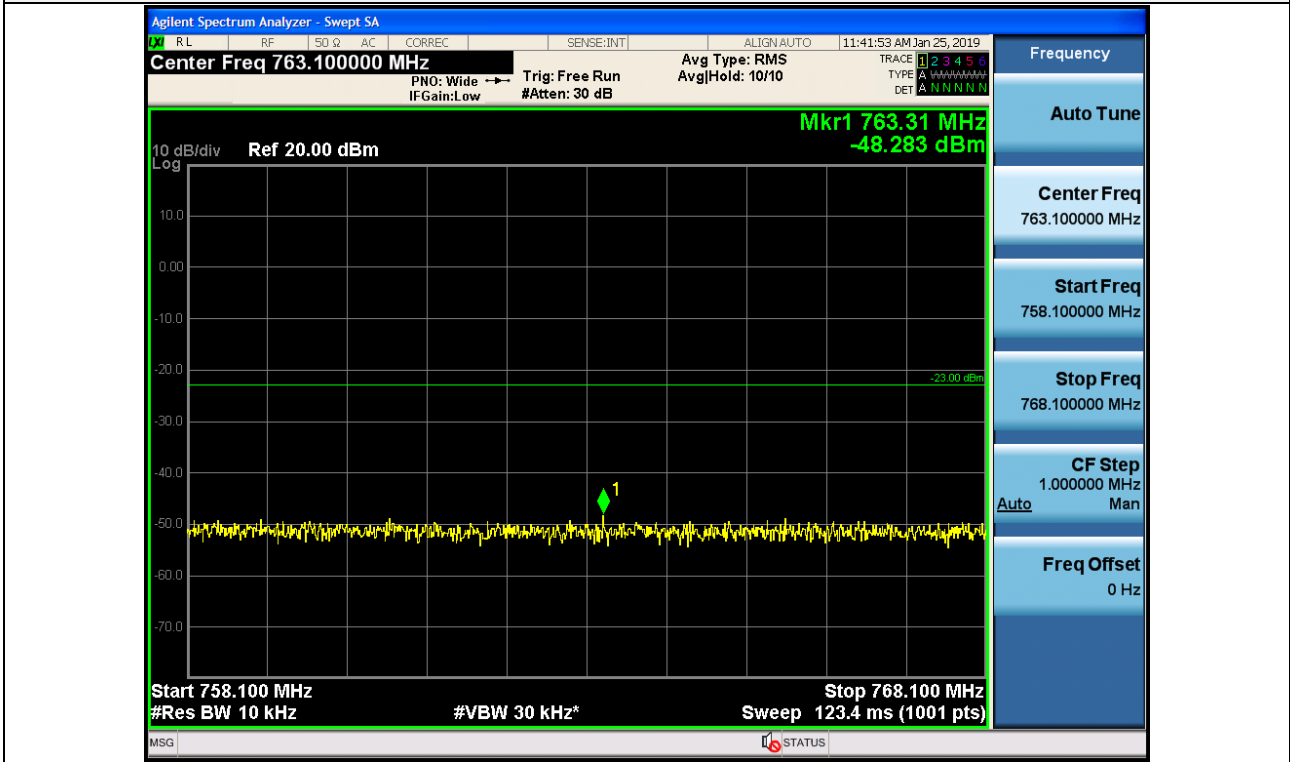

Spurious / Upper 700 MHz / Downlink / LTE 5 MHz / High / 1 587 MHz ~ 1 601 MHz (700 Hz (3))

Spurious / Upper 700 MHz / Downlink / LTE 5 MHz / High / 1 601 MHz ~ 1 610 MHz (700 Hz (4))

Spurious / Upper 700 MHz / Downlink / LTE 10 MHz / Low / 9 kHz ~ 150 kHz

Spurious / Upper 700 MHz / Downlink / LTE 10 MHz / Low / 150 kHz ~ 30 MHz

Spurious / Upper 700 MHz / Downlink / LTE 10 MHz / Low / 30 MHz ~ Low edge -10.1 MHz

Spurious / Upper 700 MHz / Downlink / LTE 10 MHz / Low / Low edge - 10.1 MHz ~ Low edge - 100 kHz

Spurious / Upper 700 MHz / Downlink / LTE 10 MHz / Low / High Edge + 100 kHz ~ High Edge + 10.1 MHz

Spurious / Upper 700 MHz / Downlink / LTE 10 MHz / Low / High Edge + 10.1 MHz ~ 2 GHz

Spurious / Upper 700 MHz / Downlink / LTE 10 MHz / Low / 2 GHz ~ 4 GHz

Spurious / Upper 700 MHz / Downlink / LTE 10 MHz / Low / 4 GHz ~ 6 GHz

Spurious / Upper 700 MHz / Downlink / LTE 10 MHz / Low / 6 GHz ~ 8 GHz

Spurious / Upper 700 MHz / Downlink / LTE 10 MHz / Low / 763 MHz ~ 775 MHz