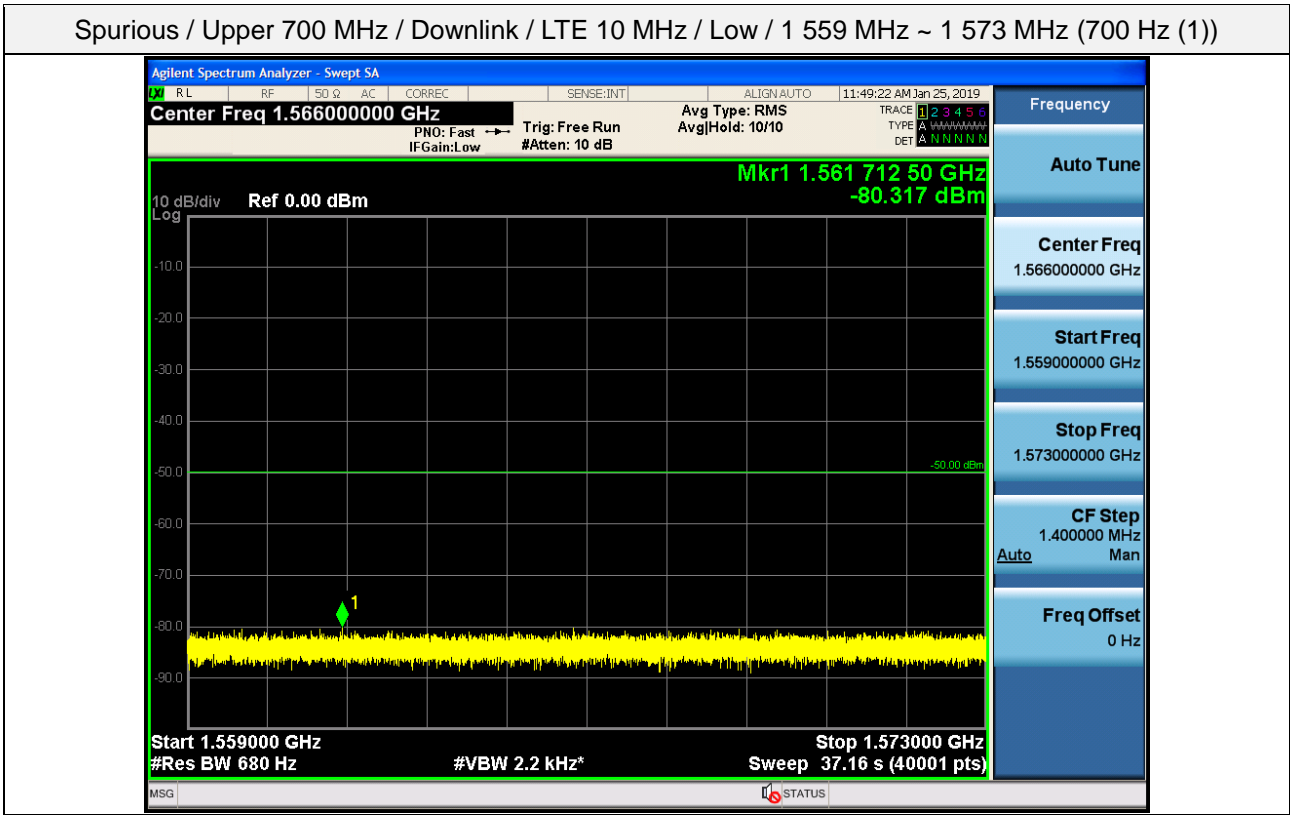

Spurious / Upper 700 MHz / Downlink / LTE 10 MHz / Low / High Edge + 100 kHz ~ High Edge + 10.1 MHz

Spurious / Upper 700 MHz / Downlink / LTE 10 MHz / Low / High Edge + 10.1 MHz ~ 2 GHz

Spurious / Upper 700 MHz / Downlink / LTE 10 MHz / Low / 2 GHz ~ 4 GHz

Spurious / Upper 700 MHz / Downlink / LTE 10 MHz / Low / 4 GHz ~ 6 GHz

Spurious / Upper 700 MHz / Downlink / LTE 10 MHz / Low / 6 GHz ~ 8 GHz

Spurious / Upper 700 MHz / Downlink / LTE 10 MHz / Low / 763 MHz ~ 775 MHz

Spurious / Upper 700 MHz / Downlink / LTE 10 MHz / Low / 1 559 MHz ~ 1 573 MHz (700 Hz (1))

Spurious / Upper 700 MHz / Downlink / LTE 10 MHz / Low / 1 573 MHz ~ 1 587 MHz (700 Hz (2))

Spurious / Upper 700 MHz / Downlink / LTE 10 MHz / Low / 1 587 MHz ~ 1 601 MHz (700 Hz (3))