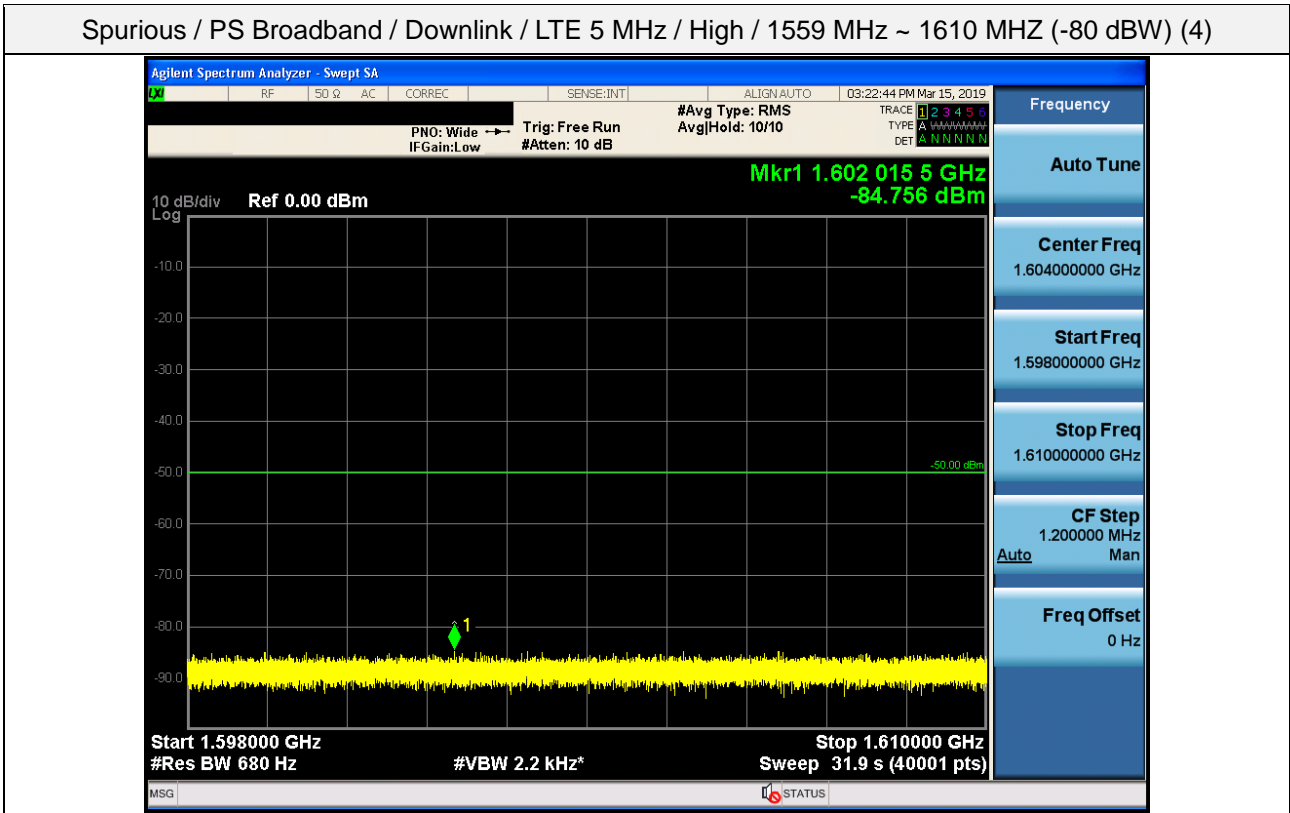

Spurious / PS Broadband / Downlink / LTE 5 MHz / High / 769 MHz ~ 775 MHz

Spurious / PS Broadband / Downlink / LTE 5 MHz / High / 799 MHz ~ 805 MHz

Spurious / PS Broadband / Downlink / LTE 5 MHz / High / 1559 MHz ~ 1610 MHz (-70 dBW)

Spurious / PS Broadband / Downlink / LTE 5 MHz / High / 1559 MHz ~ 1610 MHz (-80 dBW) (1)

Spurious / PS Broadband / Downlink / LTE 5 MHz / High / 1559 MHz ~ 1610 MHz (-80 dBW) (2)

Spurious / PS Broadband / Downlink / LTE 5 MHz / High / 1559 MHz ~ 1610 MHz (-80 dBW) (3)

Spurious / PS Broadband / Downlink / LTE 5 MHz / High / 1559 MHz ~ 1610 MHz (-80 dBW) (4)

Spurious / PS Broadband / Downlink / LTE 10 MHz / 9 kHz ~ 150 kHz

Spurious / PS Broadband / Downlink / LTE 10 MHz / 150 kHz ~ 30 MHz