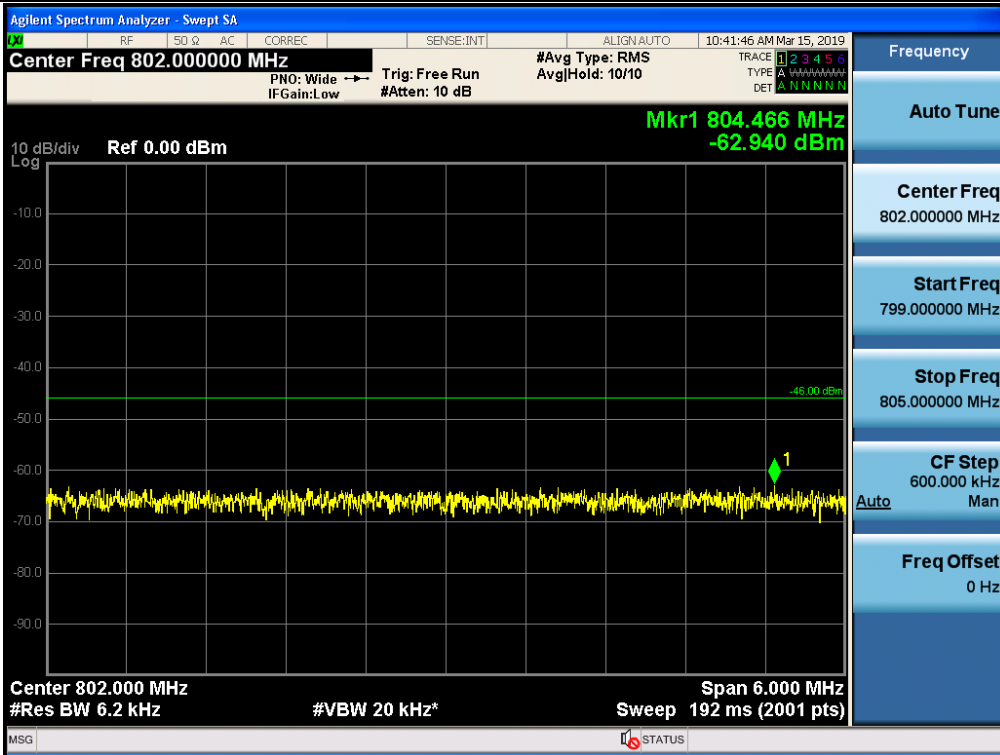

Spurious / PS Broadband / Downlink / LTE 5 MHz / Low / Low edge – 10.1 MHz ~ Low edge - 100 kHz

Spurious / PS Broadband / Downlink / LTE 5 MHz / Low / High Edge + 100 kHz ~ High Edge + 10.1 MHz

Spurious / PS Broadband / Downlink / LTE 5 MHz / Low / High Edge + 10.1 MHz ~ 2 GHz

Spurious / PS Broadband / Downlink / LTE 5 MHz / Low / 2 GHz ~ 4 GHz

Spurious / PS Broadband / Downlink / LTE 5 MHz / Low / 4 GHz ~ 6 GHz

Spurious / PS Broadband / Downlink / LTE 5 MHz / Low / 769 MHz ~ 775 MHz

Spurious / PS Broadband / Downlink / LTE 5 MHz / Low / 799 MHz ~ 805 MHz

Spurious / PS Broadband / Downlink / LTE 5 MHz / Low / 1559 MHz ~ 1610 MHz (-70 dBW)

Spurious / PS Broadband / Downlink / LTE 5 MHz / Low / 1559 MHz ~ 1610 MHz (-80 dBW) (1)