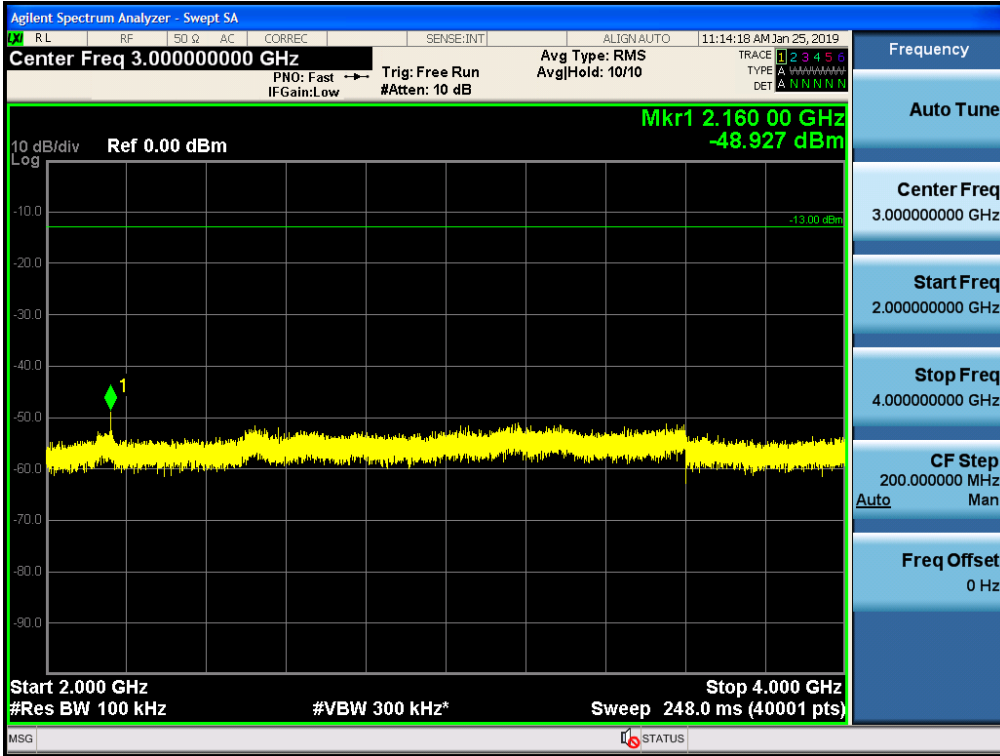

Spurious / Upper 700 MHz / Downlink / LTE 5 MHz / High / 9 kHz ~ 150 kHz

Spurious / Upper 700 MHz / Downlink / LTE 5 MHz / High / 150 kHz ~ 30 MHz

Spurious / Upper 700 MHz / Downlink / LTE 5 MHz / High / 30 MHz ~ Low edge -10.1 MHz

Spurious / Upper 700 MHz / Downlink / LTE 5 MHz / High / Low edge - 10.1 MHz ~ Low edge - 100 kHz

Spurious / Upper 700 MHz / Downlink / LTE 5 MHz / High / High Edge + 100 kHz ~ High Edge + 10.1 MHz

Spurious / Upper 700 MHz / Downlink / LTE 5 MHz / High / High Edge + 10.1 MHz ~ 2 GHz

Spurious / Upper 700 MHz / Downlink / LTE 5 MHz / High / 2 GHz ~ 4 GHz

Spurious / Upper 700 MHz / Downlink / LTE 5 MHz / High / 4 GHz ~ 6 GHz

Spurious / Upper 700 MHz / Downlink / LTE 5 MHz / High / 6 GHz ~ 8 GHz

Spurious / Upper 700 MHz / Downlink / LTE 5 MHz / High / 763 MHz ~ 775 MHz

Spurious / Upper 700 MHz / Downlink / LTE 5 MHz / High / 1 559 MHz ~ 1 573 MHz (700 Hz (1))

Spurious / Upper 700 MHz / Downlink / LTE 5 MHz / High / 1 573 MHz ~ 1 587 MHz (700 Hz (2))