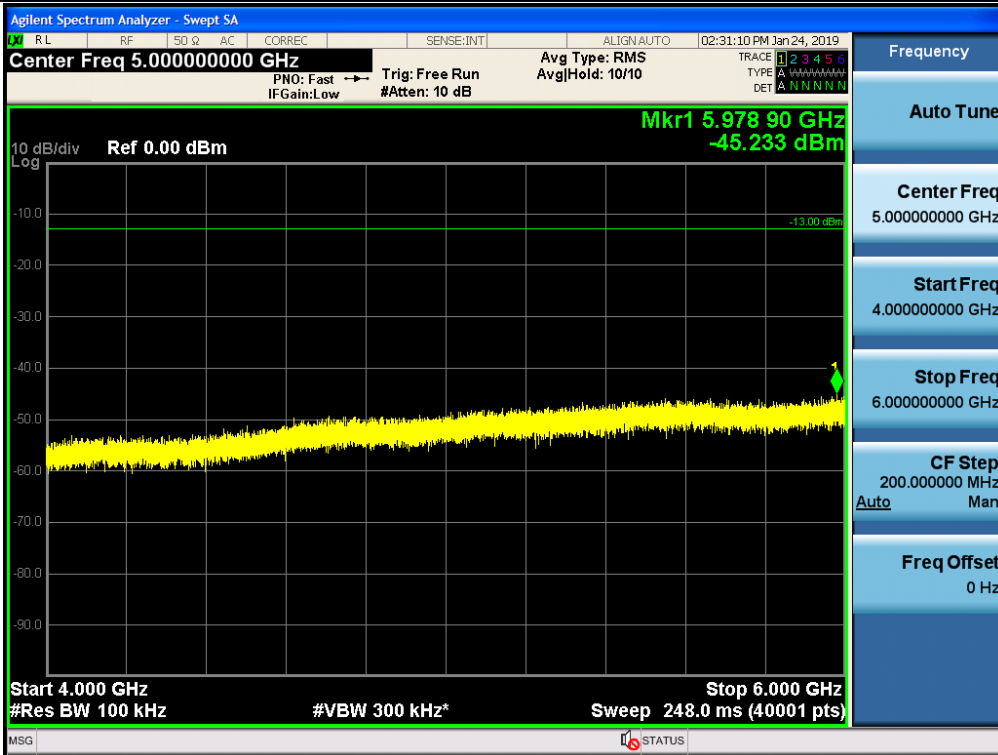

Spurious / PS Broadband / Downlink / LTE 5 MHz / Low / Low edge – 10.1 MHz ~ Low edge - 100 kHz

Spurious / PS Broadband / Downlink / LTE 5 MHz / Low / High Edge + 100 kHz ~ High Edge + 10.1 MHz

Spurious / PS Broadband / Downlink / LTE 5 MHz / Low / High Edge + 10.1 MHz ~ 2 GHz

Spurious / PS Broadband / Downlink / LTE 5 MHz / Low / 2 GHz ~ 4 GHz

Spurious / PS Broadband / Downlink / LTE 5 MHz / Low / 4 GHz ~ 6 GHz

Spurious / PS Broadband / Downlink / LTE 5 MHz / Low / 769 MHz ~ 775 MHz