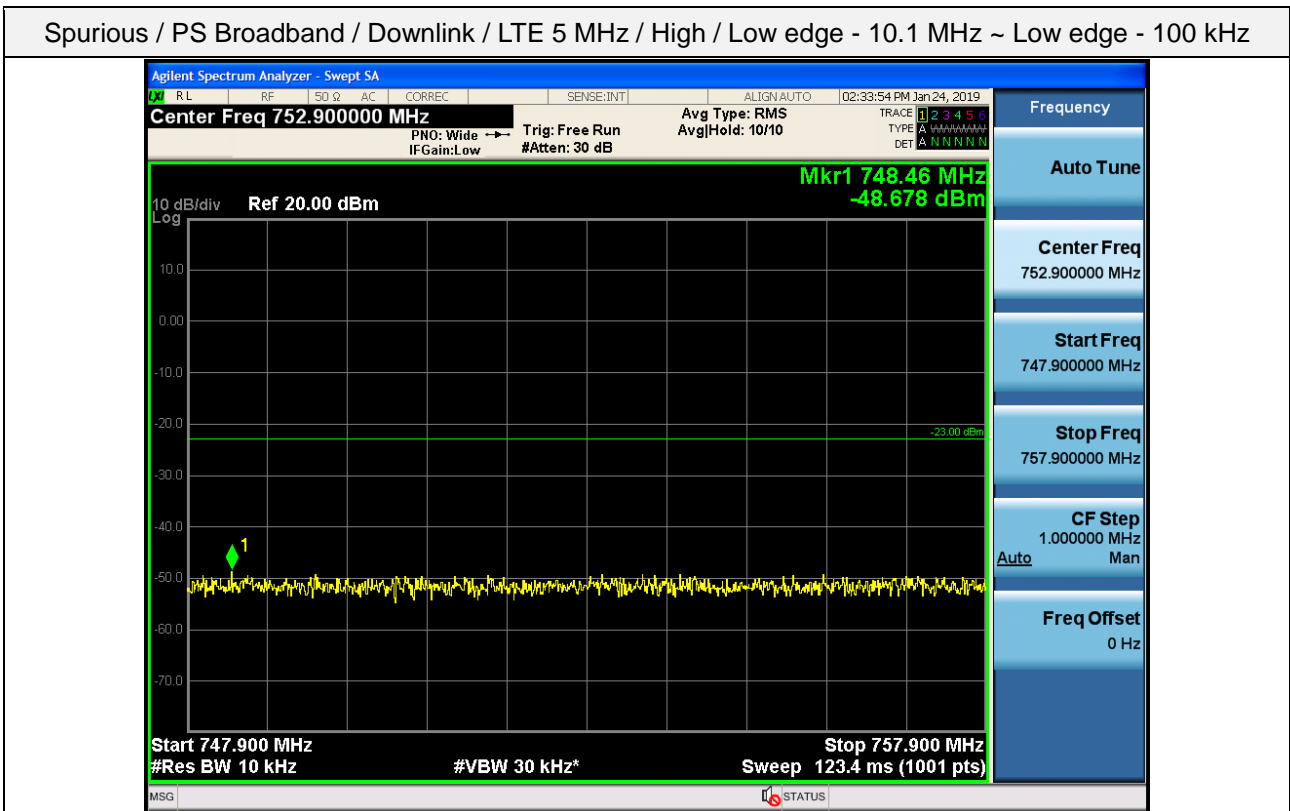

Spurious / PS Broadband / Downlink / LTE 5 MHz / Middle / 1559 MHz ~ 1610 MHz (-80 dBW) (1)

Spurious / PS Broadband / Downlink / LTE 5 MHz / Middle / 1559 MHz ~ 1610 MHz (-80 dBW) (2)

Spurious / PS Broadband / Downlink / LTE 5 MHz / Middle / 1559 MHz ~ 1610 MHz (-80 dBW) (3)

Spurious / PS Broadband / Downlink / LTE 5 MHz / Middle / 1559 MHz ~ 1610 MHz (-80 dBW) (4)

Spurious / PS Broadband / Downlink / LTE 5 MHz / High / 9 kHz ~ 150 kHz

Spurious / PS Broadband / Downlink / LTE 5 MHz / High / 150 kHz ~ 30 MHz

Spurious / PS Broadband / Downlink / LTE 5 MHz / High / 30 MHz ~ Low edge - 10.1 MHz

Spurious / PS Broadband / Downlink / LTE 5 MHz / High / Low edge - 10.1 MHz ~ Low edge - 100 kHz

Spurious / PS Broadband / Downlink / LTE 5 MHz / High / High Edge + 100 kHz ~ High Edge + 10.1 MHz

Spurious / PS Broadband / Downlink / LTE 5 MHz / High / High Edge + 10.1 MHz ~ 2 GHz

Spurious / PS Broadband / Downlink / LTE 5 MHz / High / 2 GHz ~ 4 GHz

Spurious / PS Broadband / Downlink / LTE 5 MHz / High / 4 GHz ~ 6 GHz