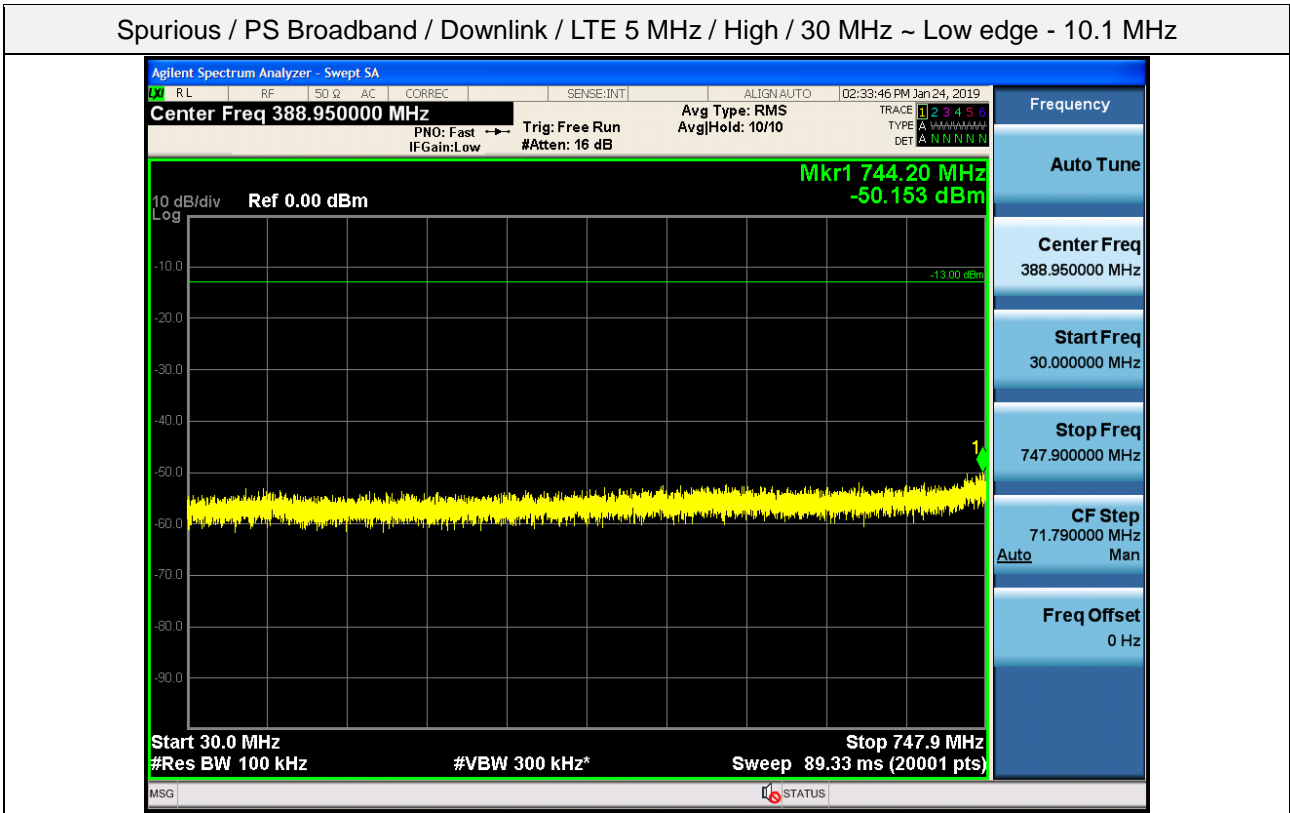

Spurious / PS Broadband / Downlink / LTE 5 MHz / Middle / 1559 MHz ~ 1610 MHz (-80 dBW) (1)

Spurious / PS Broadband / Downlink / LTE 5 MHz / Middle / 1559 MHz ~ 1610 MHz (-80 dBW) (2)

Spurious / PS Broadband / Downlink / LTE 5 MHz / Middle / 1559 MHz ~ 1610 MHz (-80 dBW) (3)

Spurious / PS Broadband / Downlink / LTE 5 MHz / Middle / 1559 MHz ~ 1610 MHz (-80 dBW) (4)

Spurious / PS Broadband / Downlink / LTE 5 MHz / High / 9 kHz ~ 150 kHz

Spurious / PS Broadband / Downlink / LTE 5 MHz / High / 150 kHz ~ 30 MHz

Spurious / PS Broadband / Downlink / LTE 5 MHz / High / 30 MHz ~ Low edge - 10.1 MHz

Spurious / PS Broadband / Downlink / LTE 5 MHz / High / Low edge - 10.1 MHz ~ Low edge - 100 kHz

Spurious / PS Broadband / Downlink / LTE 5 MHz / High / High Edge + 100 kHz ~ High Edge + 10.1 MHz

Spurious / PS Broadband / Downlink / LTE 5 MHz / High / High Edge + 10.1 MHz ~ 2 GHz

Spurious / PS Broadband / Downlink / LTE 5 MHz / High / 2 GHz ~ 4 GHz

Spurious / PS Broadband / Downlink / LTE 5 MHz / High / 4 GHz ~ 6 GHz