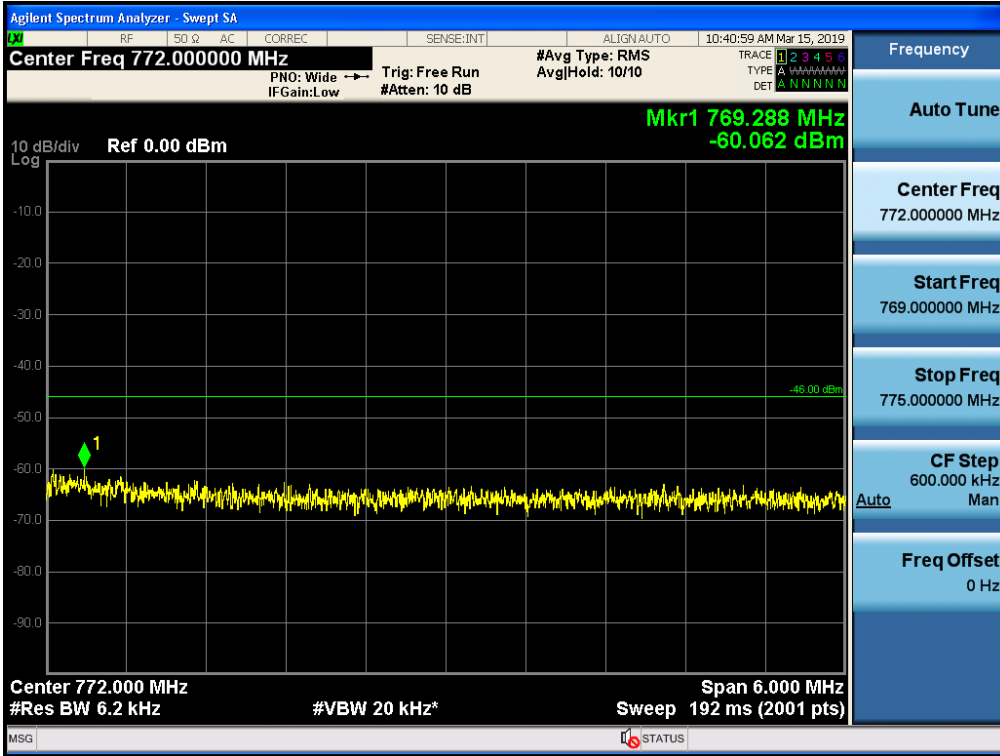

Spurious / PS Broadband / Downlink / LTE 5 MHz / Low / Low edge – 10.1 MHz ~ Low edge - 100 kHz

Spurious / PS Broadband / Downlink / LTE 5 MHz / Low / High Edge + 100 kHz ~ High Edge + 10.1 MHz

Spurious / PS Broadband / Downlink / LTE 5 MHz / Low / High Edge + 10.1 MHz ~ 2 GHz

Spurious / PS Broadband / Downlink / LTE 5 MHz / Low / 2 GHz ~ 4 GHz

Spurious / PS Broadband / Downlink / LTE 5 MHz / Low / 4 GHz ~ 6 GHz

Spurious / PS Broadband / Downlink / LTE 5 MHz / Low / 769 MHz ~ 775 MHz

Spurious / PS Broadband / Downlink / LTE 5 MHz / Low / 799 MHz ~ 805 MHz

Spurious / PS Broadband / Downlink / LTE 5 MHz / Low / 1559 MHz ~ 1610 MHz (-70 dBW)

Spurious / PS Broadband / Downlink / LTE 5 MHz / Low / 1559 MHz ~ 1610 MHz (-80 dBW) (1)