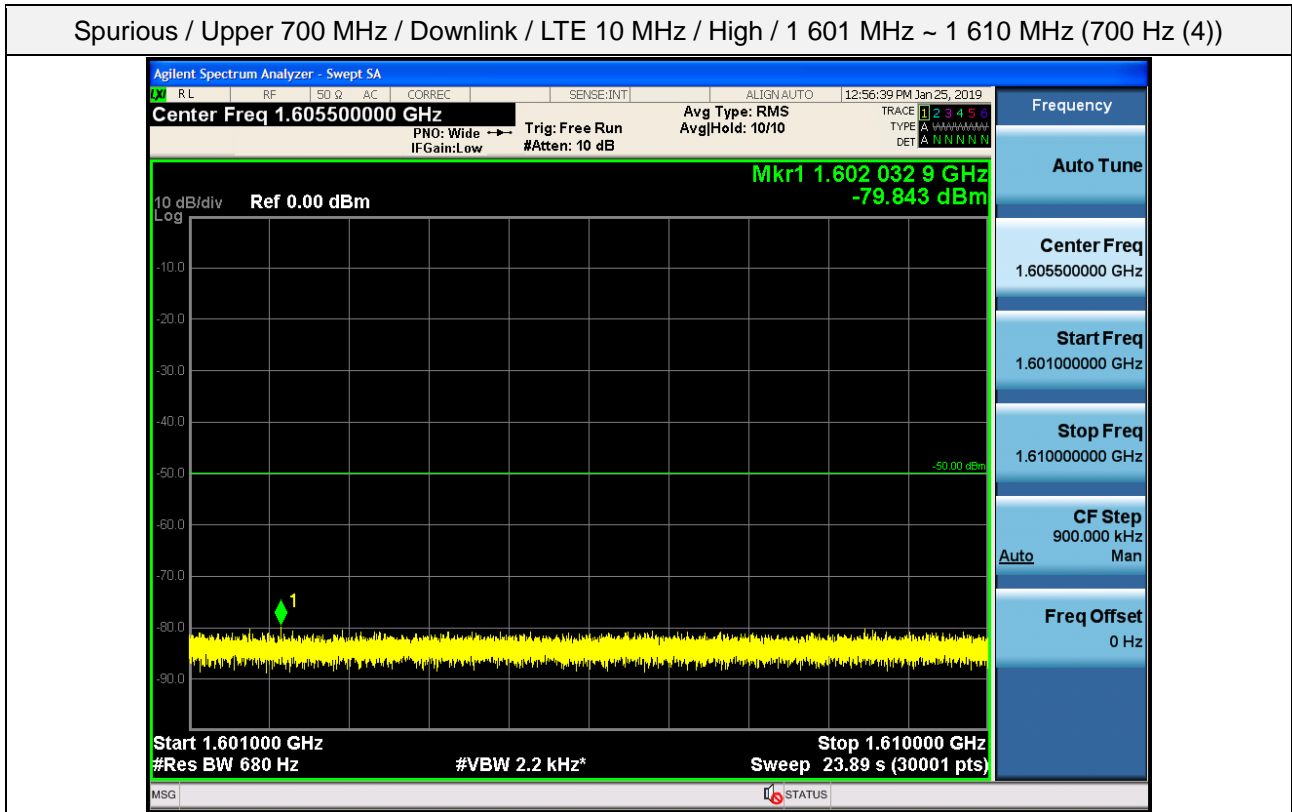

Spurious / Upper 700 MHz / Downlink / LTE 10 MHz / High / 4 GHz ~ 6 GHz

Spurious / Upper 700 MHz / Downlink / LTE 10 MHz / High / 6 GHz ~ 8 GHz

Spurious / Upper 700 MHz / Downlink / LTE 10 MHz / High / 763 MHz ~ 775 MHz

Spurious / Upper 700 MHz / Downlink / LTE 10 MHz / High / 793 MHz ~ 805 GHz

Spurious / Upper 700 MHz / Downlink / LTE 10 MHz / High / 1 559 MHz ~ 1610 MHz (1 MHz)

Spurious / Upper 700 MHz / Downlink / LTE 10 MHz / High / 1 559 MHz ~ 1 573 MHz (700 Hz (1))

Spurious / Upper 700 MHz / Downlink / LTE 10 MHz / High / 1 573 MHz ~ 1 587 MHz (700 Hz (2))

Spurious / Upper 700 MHz / Downlink / LTE 10 MHz / High / 1 587 MHz ~ 1 601 MHz (700 Hz (3))

Spurious / Upper 700 MHz / Downlink / LTE 10 MHz / High / 1 601 MHz ~ 1 610 MHz (700 Hz (4))