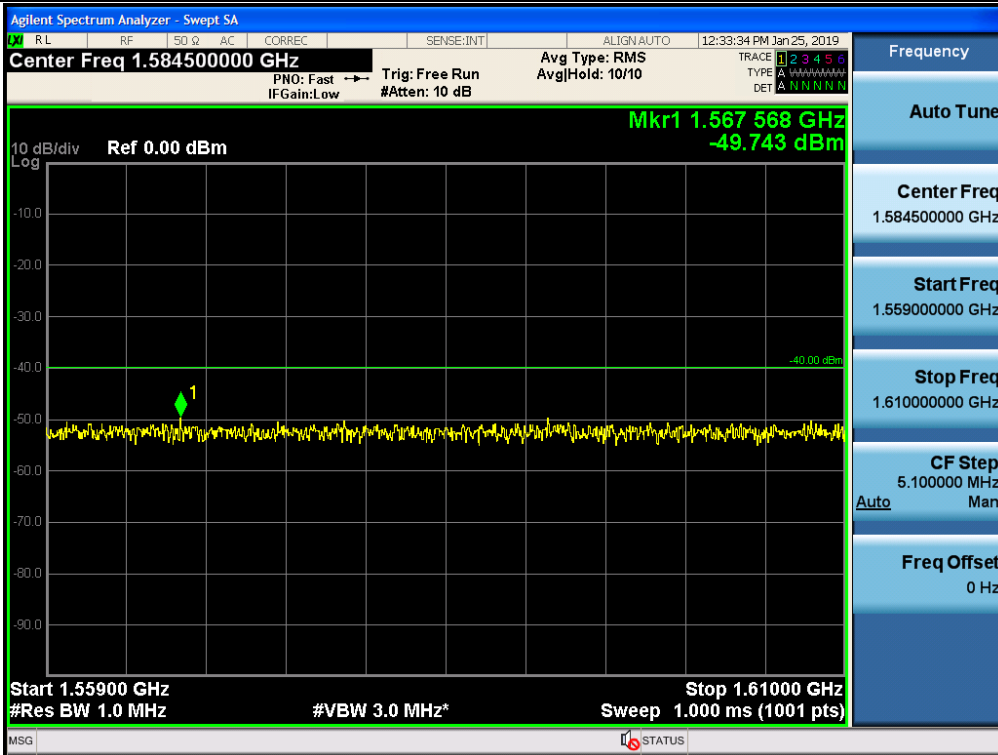

Spurious / Upper 700 MHz / Downlink / LTE 10 MHz / High / High Edge + 100 kHz ~ High Edge + 10.1 MHz

Spurious / Upper 700 MHz / Downlink / LTE 10 MHz / High / High Edge + 10.1 MHz ~ 2 GHz

Spurious / Upper 700 MHz / Downlink / LTE 10 MHz / High / 2 GHz ~ 4 GHz

Spurious / Upper 700 MHz / Downlink / LTE 10 MHz / High / 4 GHz ~ 6 GHz

Spurious / Upper 700 MHz / Downlink / LTE 10 MHz / High / 6 GHz ~ 8 GHz

Spurious / Upper 700 MHz / Downlink / LTE 10 MHz / High / 763 MHz ~ 775 MHz

Spurious / Upper 700 MHz / Downlink / LTE 10 MHz / High / 793 MHz ~ 805 GHz

Spurious / Upper 700 MHz / Downlink / LTE 10 MHz / High / 1 559 MHz ~ 1610 MHz (1 MHz)

Spurious / Upper 700 MHz / Downlink / LTE 10 MHz / High / 1 559 MHz ~ 1 573 MHz (700 Hz (1))