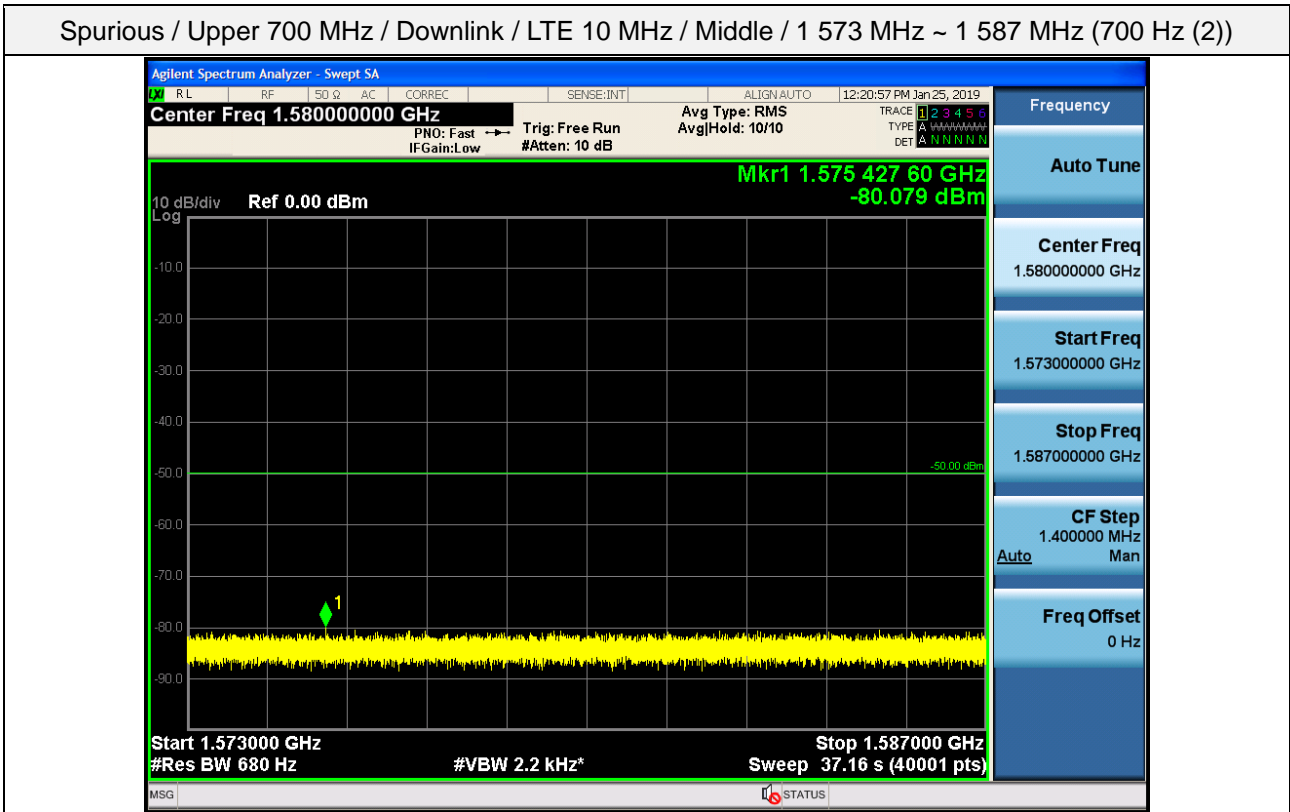

Spurious / Upper 700 MHz / Downlink / LTE 10 MHz / Middle / High Edge + 10.1 MHz ~ 2 GHz

Spurious / Upper 700 MHz / Downlink / LTE 10 MHz / Middle / 2 GHz ~ 4 GHz

Spurious / Upper 700 MHz / Downlink / LTE 10 MHz / Middle / 4 GHz ~ 6 GHz

Spurious / Upper 700 MHz / Downlink / LTE 10 MHz / Middle / 6 GHz ~ 8 GHz

Spurious / Upper 700 MHz / Downlink / LTE 10 MHz / Middle / 763 MHz ~ 775 MHz

Spurious / Upper 700 MHz / Downlink / LTE 10 MHz / Middle / 793 MHz ~ 805 GHz

Spurious / Upper 700 MHz / Downlink / LTE 10 MHz / Middle / 1 559 MHz ~ 1610 MHz (1 MHz)

Spurious / Upper 700 MHz / Downlink / LTE 10 MHz / Middle / 1 559 MHz ~ 1 573 MHz (700 Hz (1))

Spurious / Upper 700 MHz / Downlink / LTE 10 MHz / Middle / 1 573 MHz ~ 1 587 MHz (700 Hz (2))