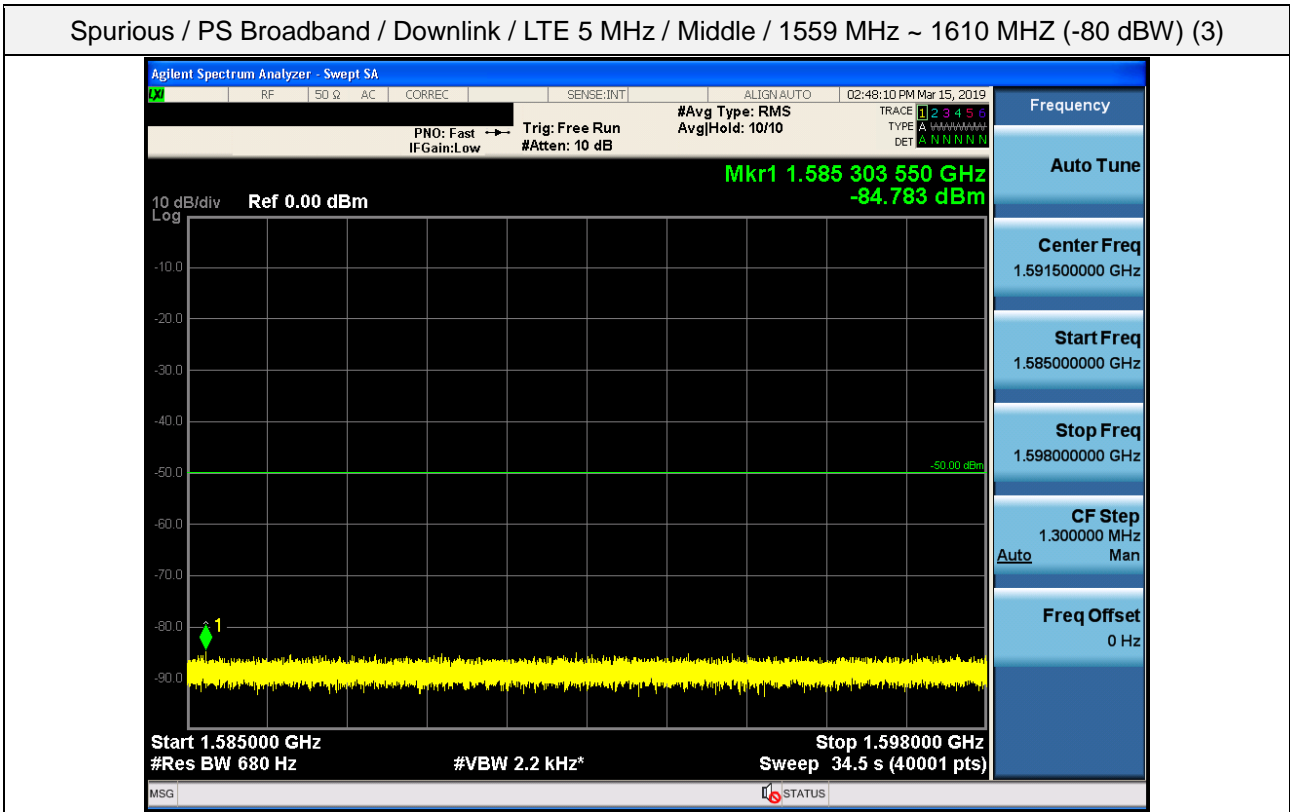

Spurious / PS Broadband / Downlink / LTE 5 MHz / Middle / 769 MHz ~ 775 MHz

Spurious / PS Broadband / Downlink / LTE 5 MHz / Middle / 799 MHz ~ 805 MHz

Spurious / PS Broadband / Downlink / LTE 5 MHz / Middle / 1559 MHz ~ 1610 MHz (-70 dBW)

Spurious / PS Broadband / Downlink / LTE 5 MHz / Middle / 1559 MHz ~ 1610 MHz (-80 dBW) (1)

Spurious / PS Broadband / Downlink / LTE 5 MHz / Middle / 1559 MHz ~ 1610 MHz (-80 dBW) (2)

Spurious / PS Broadband / Downlink / LTE 5 MHz / Middle / 1559 MHz ~ 1610 MHz (-80 dBW) (3)

Spurious / PS Broadband / Downlink / LTE 5 MHz / Middle / 1559 MHz ~ 1610 MHz (-80 dBW) (4)

Spurious / PS Broadband / Downlink / LTE 5 MHz / High / 9 kHz ~ 150 kHz

Spurious / PS Broadband / Downlink / LTE 5 MHz / High / 150 kHz ~ 30 MHz

Spurious / PS Broadband / Downlink / LTE 5 MHz / High / 30 MHz ~ Low edge - 10.1 MHz

Spurious / PS Broadband / Downlink / LTE 5 MHz / High / Low edge - 10.1 MHz ~ Low edge - 100 kHz

Spurious / PS Broadband / Downlink / LTE 5 MHz / High / High Edge + 100 kHz ~ High Edge + 10.1 MHz