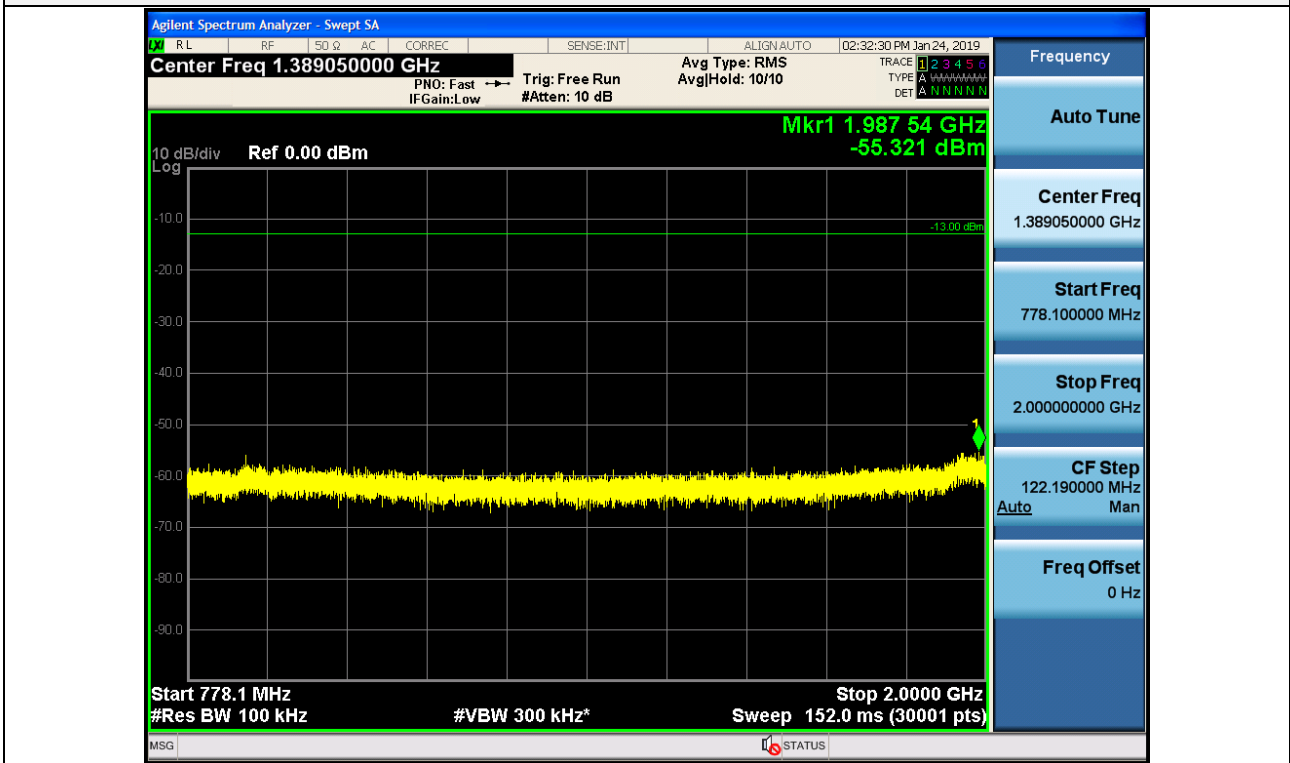

Spurious / PS Broadband / Downlink / LTE 5 MHz / Low / 1559 MHz ~ 1610 MHz (-80 dBW) (2)

Spurious / PS Broadband / Downlink / LTE 5 MHz / Low / 1559 MHz ~ 1610 MHz (-80 dBW) (3)

Spurious / PS Broadband / Downlink / LTE 5 MHz / Low / 1559 MHz ~ 1610 MHz (-80 dBW) (4)

Spurious / PS Broadband / Downlink / LTE 5 MHz / Middle / 9 kHz ~ 150 kHz

Spurious / PS Broadband / Downlink / LTE 5 MHz / Middle / 150 kHz ~ 30 MHz

Spurious / PS Broadband / Downlink / LTE 5 MHz / Middle / 30 MHz ~ Low edge - 10.1 MHz

Spurious / PS Broadband / Downlink / LTE 5 MHz / Middle / Low edge – 10.1 MHz ~ Low edge - 100 kHz

Spurious / PS Broadband / Downlink / LTE 5 MHz / Middle / High Edge + 100 kHz ~ High Edge + 10.1 MHz

Spurious / PS Broadband / Downlink / LTE 5 MHz / Middle / High Edge + 10.1 MHz ~ 2 GHz