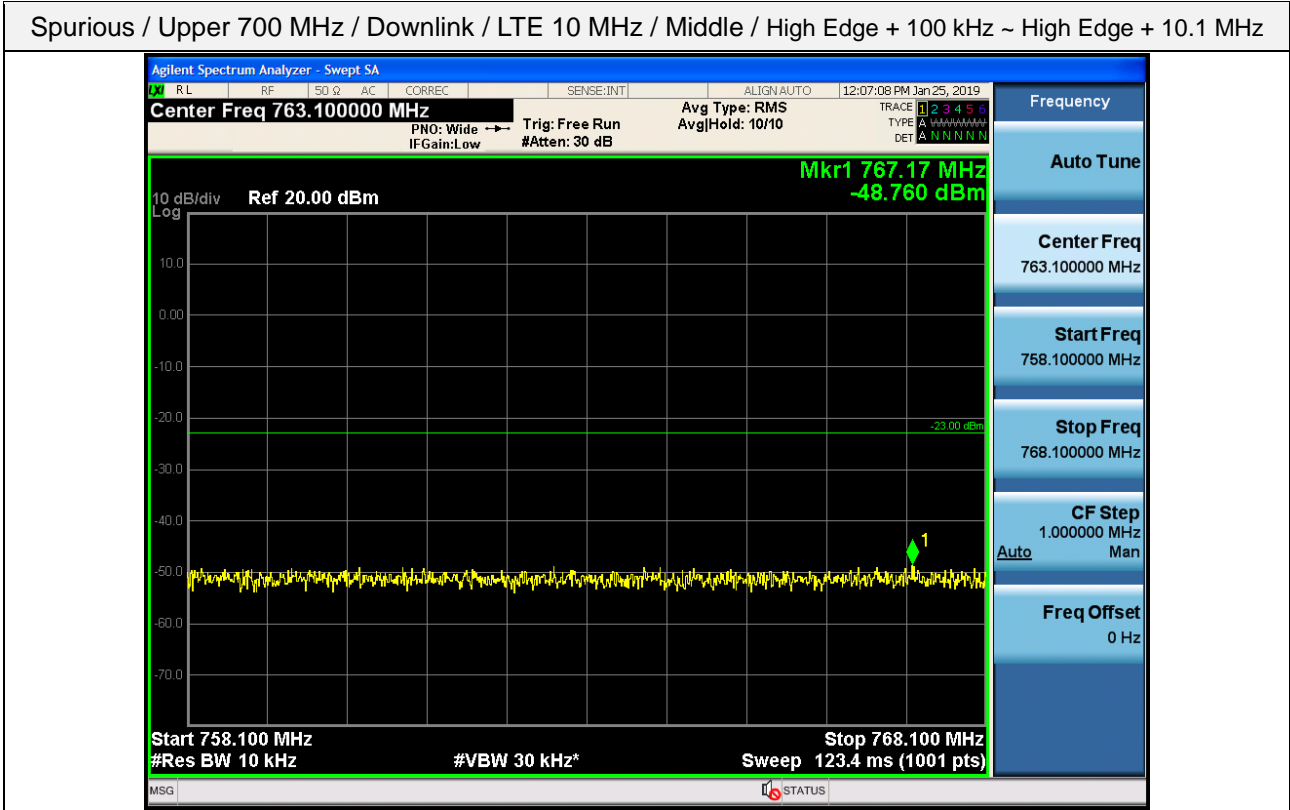

Spurious / Upper 700 MHz / Downlink / LTE 10 MHz / Low / 1 559 MHz ~ 1 573 MHz (700 Hz (1))

Spurious / Upper 700 MHz / Downlink / LTE 10 MHz / Low / 1 573 MHz ~ 1 587 MHz (700 Hz (2))

Spurious / Upper 700 MHz / Downlink / LTE 10 MHz / Low / 1 587 MHz ~ 1 601 MHz (700 Hz (3))

Spurious / Upper 700 MHz / Downlink / LTE 10 MHz / Low / 1 601 MHz ~ 1 610 MHz (700 Hz (4))

Spurious / Upper 700 MHz / Downlink / LTE 10 MHz / Middle / 9 kHz ~ 150 kHz

Spurious / Upper 700 MHz / Downlink / LTE 10 MHz / Middle / 150 kHz ~ 30 MHz

Spurious / Upper 700 MHz / Downlink / LTE 10 MHz / Middle / 30 MHz ~ Low edge - 10.1 MHz

Spurious / Upper 700 MHz / Downlink / LTE 10 MHz / Middle / Low edge - 10.1 MHz ~ Low edge - 100 kHz

Spurious / Upper 700 MHz / Downlink / LTE 10 MHz / Middle / High Edge + 100 kHz ~ High Edge + 10.1 MHz

Spurious / Upper 700 MHz / Downlink / LTE 10 MHz / Middle / High Edge + 10.1 MHz ~ 2 GHz

Spurious / Upper 700 MHz / Downlink / LTE 10 MHz / Middle / 2 GHz ~ 4 GHz

Spurious / Upper 700 MHz / Downlink / LTE 10 MHz / Middle / 4 GHz ~ 6 GHz