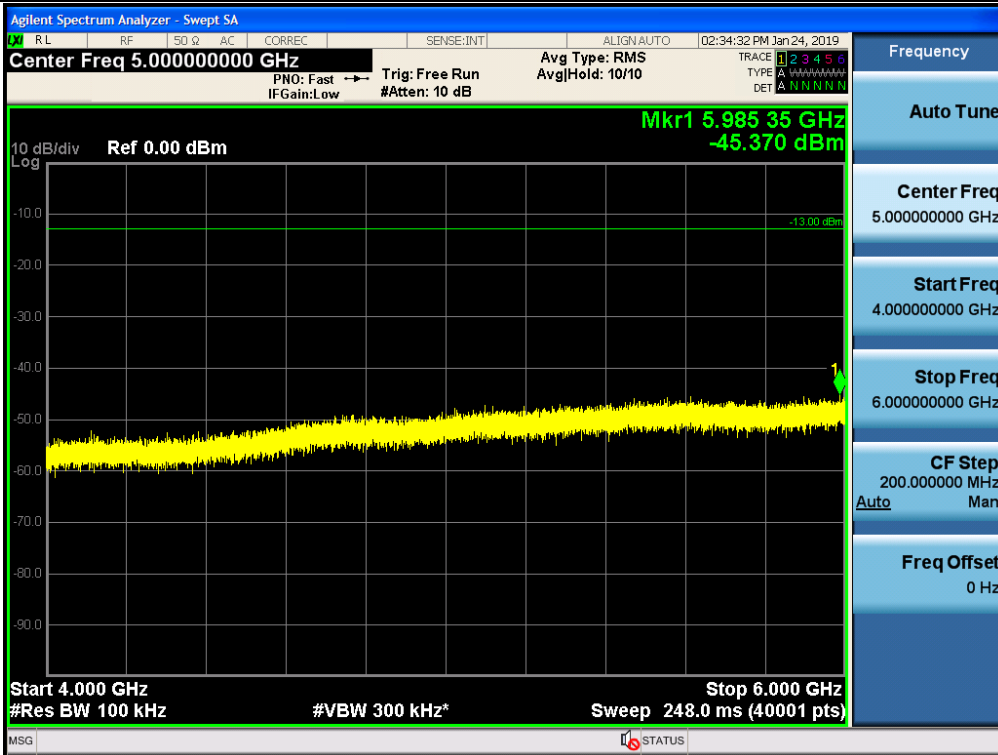

Spurious / PS Broadband / Downlink / LTE 5 MHz / High / 30 MHz ~ Low edge - 10.1 MHz

Spurious / PS Broadband / Downlink / LTE 5 MHz / High / Low edge - 10.1 MHz ~ Low edge - 100 kHz

Spurious / PS Broadband / Downlink / LTE 5 MHz / High / High Edge + 100 kHz ~ High Edge + 10.1 MHz

Spurious / PS Broadband / Downlink / LTE 5 MHz / High / High Edge + 10.1 MHz ~ 2 GHz

Spurious / PS Broadband / Downlink / LTE 5 MHz / High / 2 GHz ~ 4 GHz

Spurious / PS Broadband / Downlink / LTE 5 MHz / High / 4 GHz ~ 6 GHz