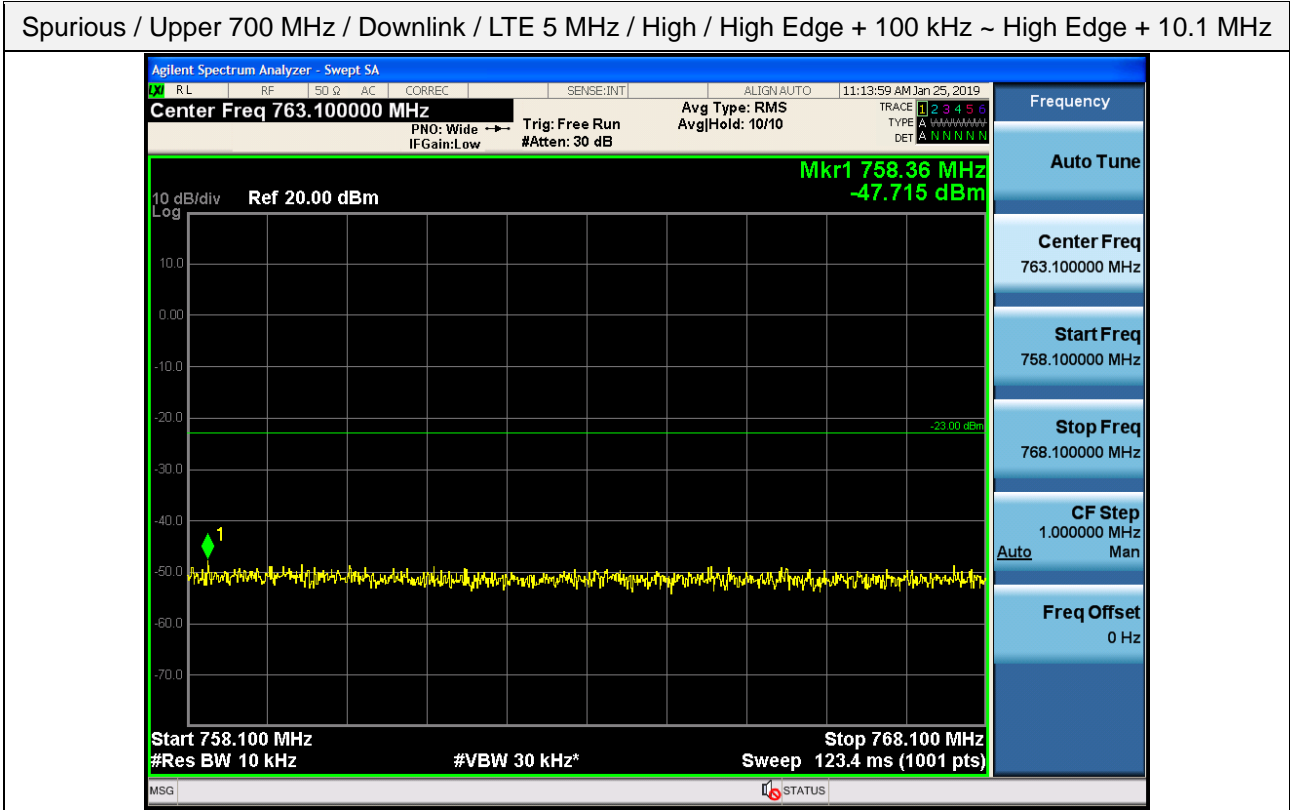

Spurious / Upper 700 MHz / Downlink / LTE 5 MHz / High / 9 kHz ~ 150 kHz

Spurious / Upper 700 MHz / Downlink / LTE 5 MHz / High / 150 kHz ~ 30 MHz

Spurious / Upper 700 MHz / Downlink / LTE 5 MHz / High / 30 MHz ~ Low edge -10.1 MHz

Spurious / Upper 700 MHz / Downlink / LTE 5 MHz / High / Low edge - 10.1 MHz ~ Low edge - 100 kHz

Spurious / Upper 700 MHz / Downlink / LTE 5 MHz / High / High Edge + 100 kHz ~ High Edge + 10.1 MHz

Spurious / Upper 700 MHz / Downlink / LTE 5 MHz / High / High Edge + 10.1 MHz ~ 2 GHz

Spurious / Upper 700 MHz / Downlink / LTE 5 MHz / High / 2 GHz ~ 4 GHz

Spurious / Upper 700 MHz / Downlink / LTE 5 MHz / High / 4 GHz ~ 6 GHz

Spurious / Upper 700 MHz / Downlink / LTE 5 MHz / High / 6 GHz ~ 8 GHz