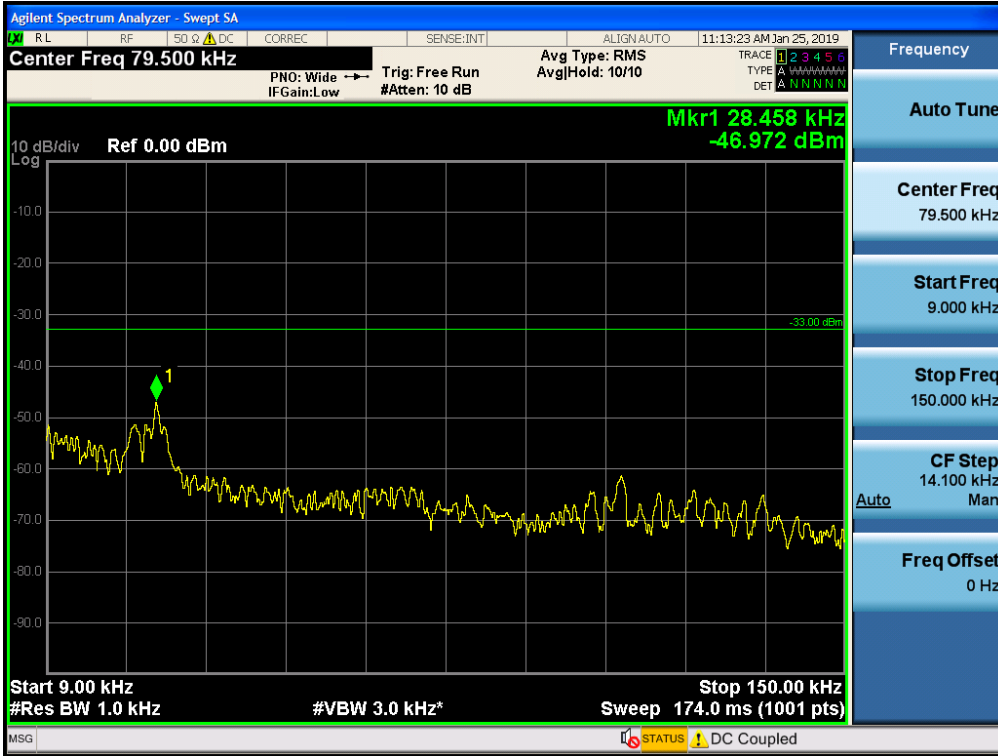

Spurious / Upper 700 MHz / Downlink / LTE 5 MHz / High / 9 kHz ~ 150 kHz

Spurious / Upper 700 MHz / Downlink / LTE 5 MHz / High / 150 kHz ~ 30 MHz

Spurious / Upper 700 MHz / Downlink / LTE 5 MHz / High / 30 MHz ~ Low edge -10.1 MHz

Spurious / Upper 700 MHz / Downlink / LTE 5 MHz / High / Low edge - 10.1 MHz ~ Low edge - 100 kHz

Spurious / Upper 700 MHz / Downlink / LTE 5 MHz / High / High Edge + 100 kHz ~ High Edge + 10.1 MHz

Spurious / Upper 700 MHz / Downlink / LTE 5 MHz / High / High Edge + 10.1 MHz ~ 2 GHz

Spurious / Upper 700 MHz / Downlink / LTE 5 MHz / High / 2 GHz ~ 4 GHz

Spurious / Upper 700 MHz / Downlink / LTE 5 MHz / High / 4 GHz ~ 6 GHz

Spurious / Upper 700 MHz / Downlink / LTE 5 MHz / High / 6 GHz ~ 8 GHz