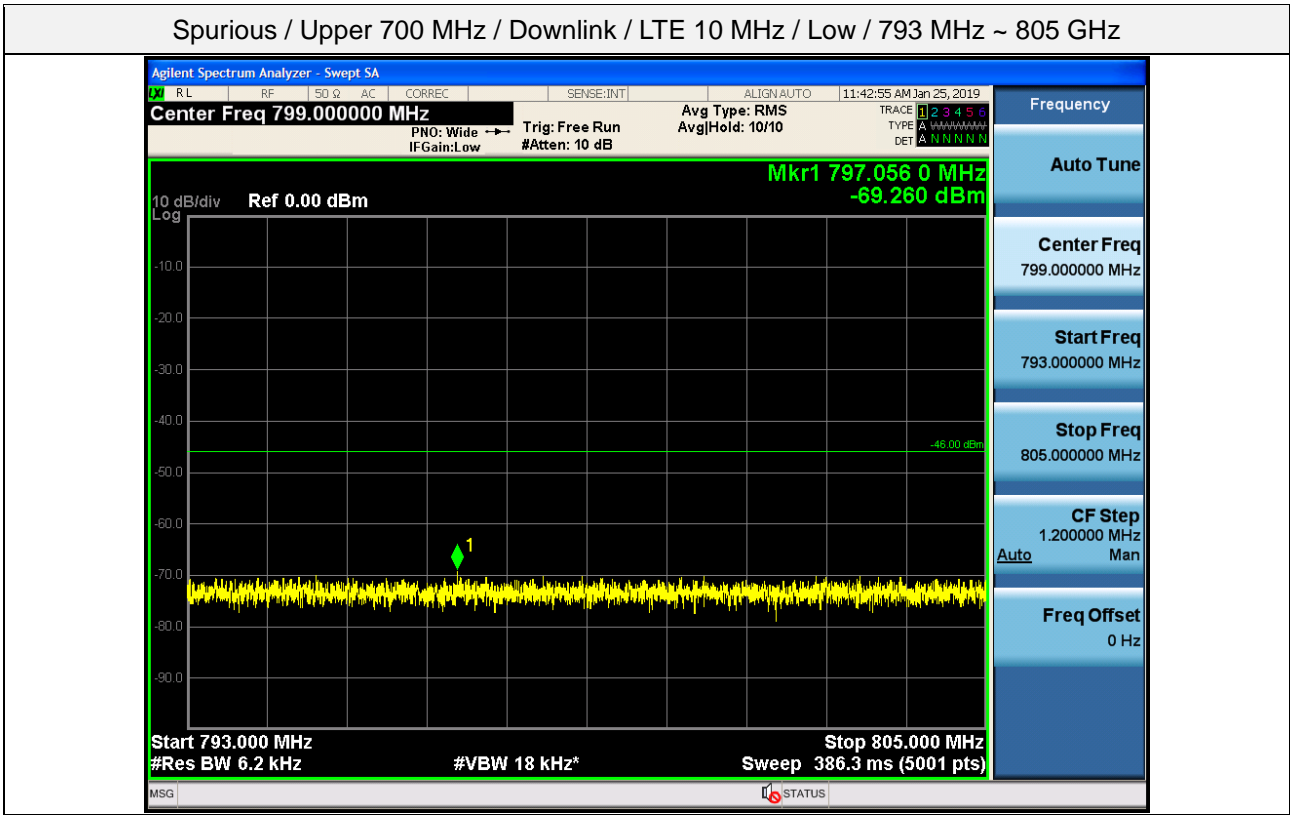

Spurious / Upper 700 MHz / Downlink / LTE 10 MHz / Low / High Edge + 100 kHz ~ High Edge + 10.1 MHz

Spurious / Upper 700 MHz / Downlink / LTE 10 MHz / Low / High Edge + 10.1 MHz ~ 2 GHz

Spurious / Upper 700 MHz / Downlink / LTE 10 MHz / Low / 2 GHz ~ 4 GHz

Spurious / Upper 700 MHz / Downlink / LTE 10 MHz / Low / 4 GHz ~ 6 GHz

Spurious / Upper 700 MHz / Downlink / LTE 10 MHz / Low / 6 GHz ~ 8 GHz

Spurious / Upper 700 MHz / Downlink / LTE 10 MHz / Low / 763 MHz ~ 775 MHz

Spurious / Upper 700 MHz / Downlink / LTE 10 MHz / Low / 1 559 MHz ~ 1 573 MHz (700 Hz (1))

Spurious / Upper 700 MHz / Downlink / LTE 10 MHz / Low / 1 573 MHz ~ 1 587 MHz (700 Hz (2))

Spurious / Upper 700 MHz / Downlink / LTE 10 MHz / Low / 1 587 MHz ~ 1 601 MHz (700 Hz (3))