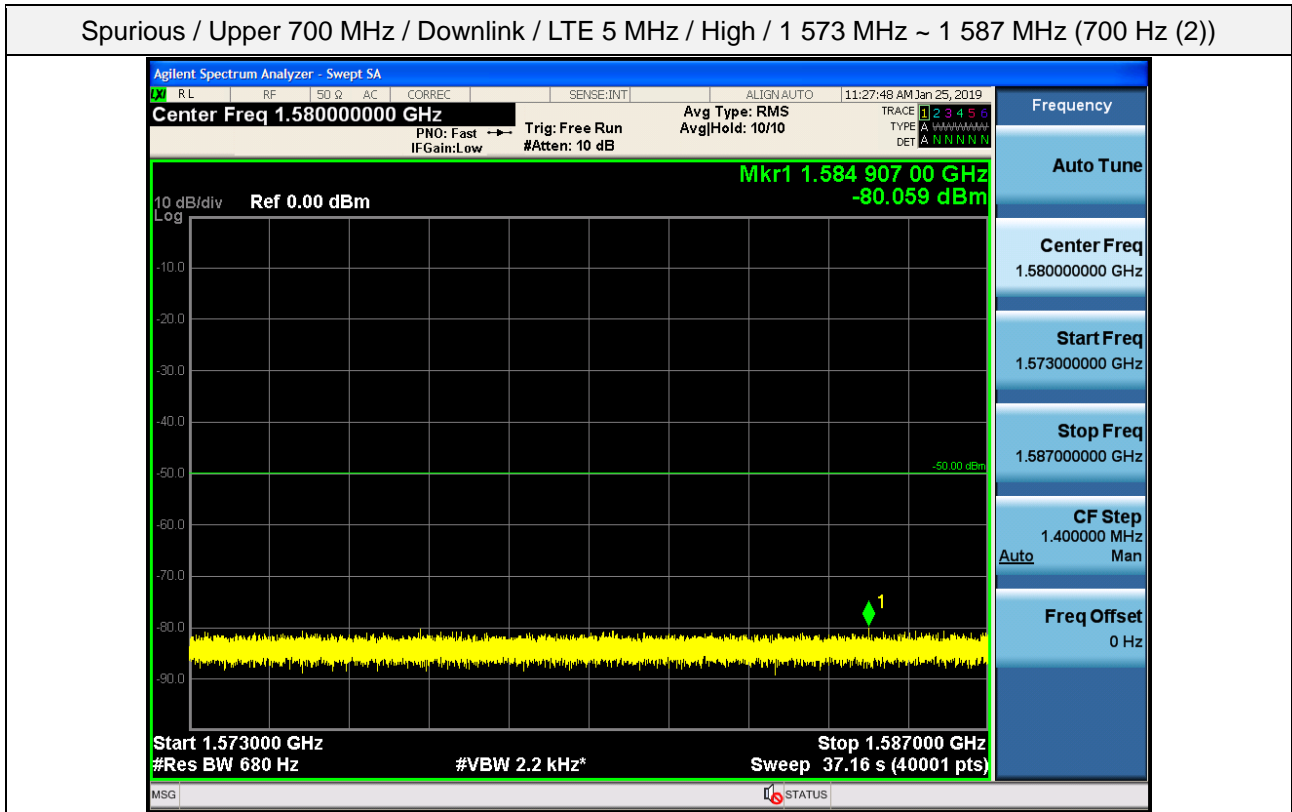

Spurious / Upper 700 MHz / Downlink / LTE 5 MHz / High / 2 GHz ~ 4 GHz

Spurious / Upper 700 MHz / Downlink / LTE 5 MHz / High / 4 GHz ~ 6 GHz

Spurious / Upper 700 MHz / Downlink / LTE 5 MHz / High / 6 GHz ~ 8 GHz

Spurious / Upper 700 MHz / Downlink / LTE 5 MHz / High / 763 MHz ~ 775 MHz

Spurious / Upper 700 MHz / Downlink / LTE 5 MHz / High / 1 559 MHz ~ 1 573 MHz (700 Hz (1))

Spurious / Upper 700 MHz / Downlink / LTE 5 MHz / High / 1 573 MHz ~ 1 587 MHz (700 Hz (2))

Spurious / Upper 700 MHz / Downlink / LTE 5 MHz / High / 1 587 MHz ~ 1 601 MHz (700 Hz (3))

Spurious / Upper 700 MHz / Downlink / LTE 5 MHz / High / 1 601 MHz ~ 1 610 MHz (700 Hz (4))

Spurious / Upper 700 MHz / Downlink / LTE 10 MHz / Low / 9 kHz ~ 150 kHz

Spurious / Upper 700 MHz / Downlink / LTE 10 MHz / Low / 150 kHz ~ 30 MHz

Spurious / Upper 700 MHz / Downlink / LTE 10 MHz / Low / 30 MHz ~ Low edge -10.1 MHz

Spurious / Upper 700 MHz / Downlink / LTE 10 MHz / Low / Low edge - 10.1 MHz ~ Low edge - 100 kHz