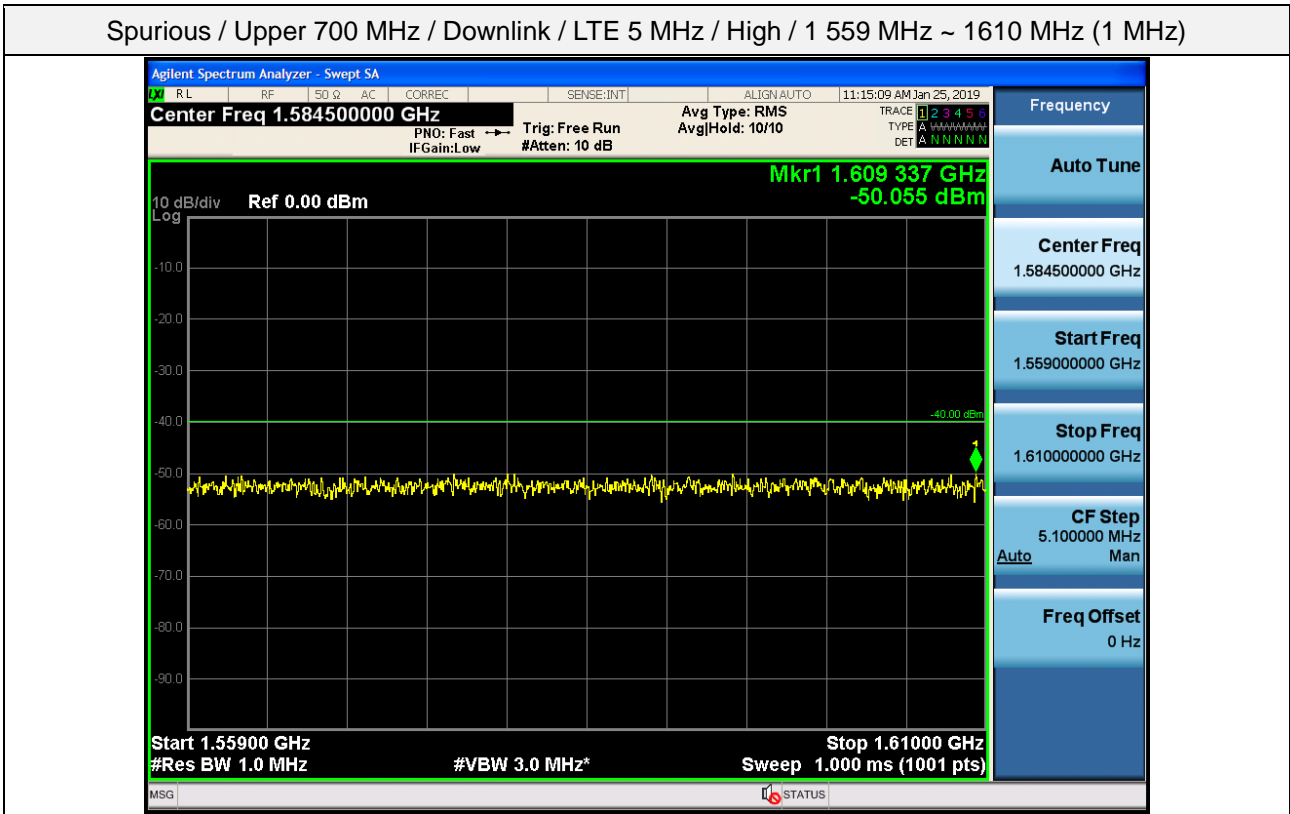

Spurious / Upper 700 MHz / Downlink / LTE 5 MHz / High / Low edge - 10.1 MHz ~ Low edge - 100 kHz

Spurious / Upper 700 MHz / Downlink / LTE 5 MHz / High / High Edge + 100 kHz ~ High Edge + 10.1 MHz

Spurious / Upper 700 MHz / Downlink / LTE 5 MHz / High / High Edge + 10.1 MHz ~ 2 GHz

Spurious / Upper 700 MHz / Downlink / LTE 5 MHz / High / 2 GHz ~ 4 GHz

Spurious / Upper 700 MHz / Downlink / LTE 5 MHz / High / 4 GHz ~ 6 GHz

Spurious / Upper 700 MHz / Downlink / LTE 5 MHz / High / 6 GHz ~ 8 GHz

Spurious / Upper 700 MHz / Downlink / LTE 5 MHz / High / 763 MHz ~ 775 MHz

Spurious / Upper 700 MHz / Downlink / LTE 5 MHz / High / 1 559 MHz ~ 1 573 MHz (700 Hz (1))

Spurious / Upper 700 MHz / Downlink / LTE 5 MHz / High / 1 573 MHz ~ 1 587 MHz (700 Hz (2))