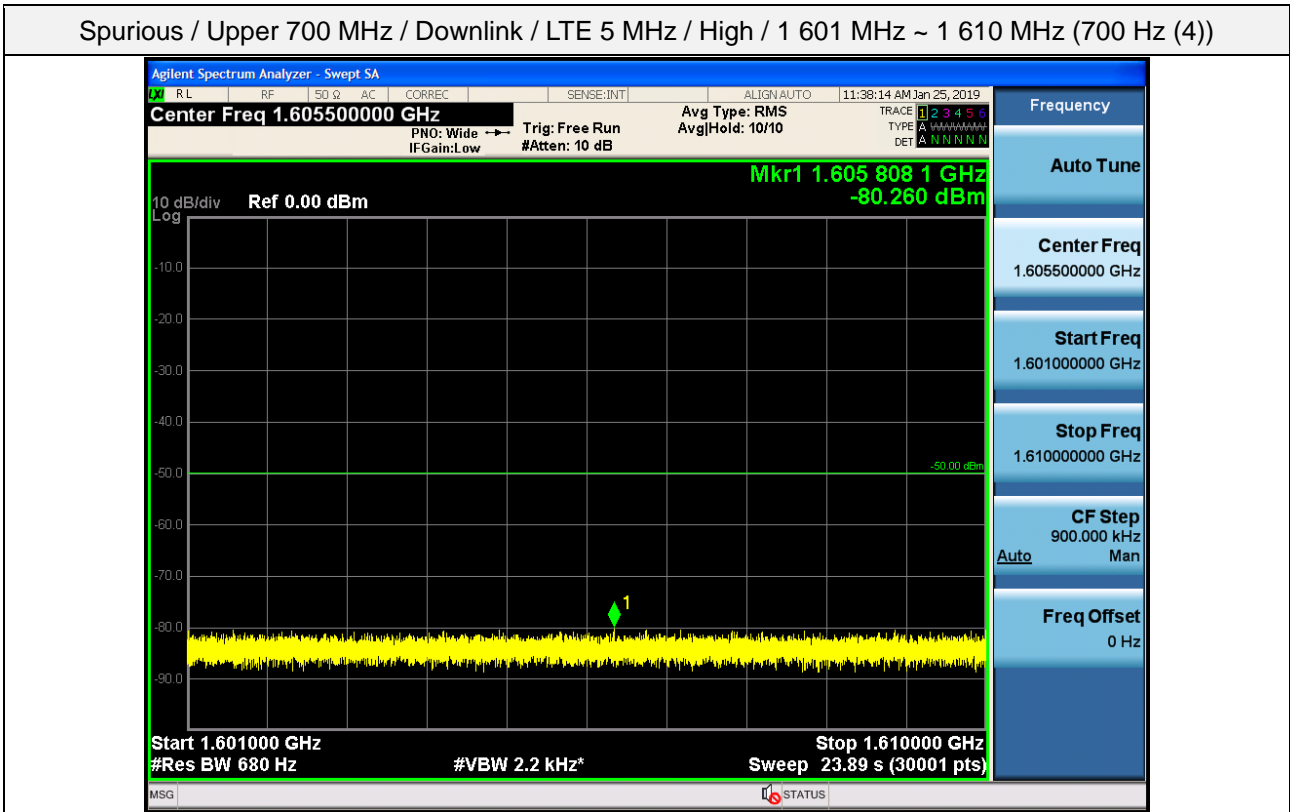

Spurious / Upper 700 MHz / Downlink / LTE 5 MHz / High / 2 GHz ~ 4 GHz

Spurious / Upper 700 MHz / Downlink / LTE 5 MHz / High / 4 GHz ~ 6 GHz

Spurious / Upper 700 MHz / Downlink / LTE 5 MHz / High / 6 GHz ~ 8 GHz

Spurious / Upper 700 MHz / Downlink / LTE 5 MHz / High / 763 MHz ~ 775 MHz

Spurious / Upper 700 MHz / Downlink / LTE 5 MHz / High / 1 559 MHz ~ 1 573 MHz (700 Hz (1))

Spurious / Upper 700 MHz / Downlink / LTE 5 MHz / High / 1 573 MHz ~ 1 587 MHz (700 Hz (2))

Spurious / Upper 700 MHz / Downlink / LTE 5 MHz / High / 1 587 MHz ~ 1 601 MHz (700 Hz (3))

Spurious / Upper 700 MHz / Downlink / LTE 5 MHz / High / 1 601 MHz ~ 1 610 MHz (700 Hz (4))

Spurious / Upper 700 MHz / Downlink / LTE 10 MHz / Low / 9 kHz ~ 150 kHz

Spurious / Upper 700 MHz / Downlink / LTE 10 MHz / Low / 150 kHz ~ 30 MHz

Spurious / Upper 700 MHz / Downlink / LTE 10 MHz / Low / 30 MHz ~ Low edge -10.1 MHz

Spurious / Upper 700 MHz / Downlink / LTE 10 MHz / Low / Low edge - 10.1 MHz ~ Low edge - 100 kHz