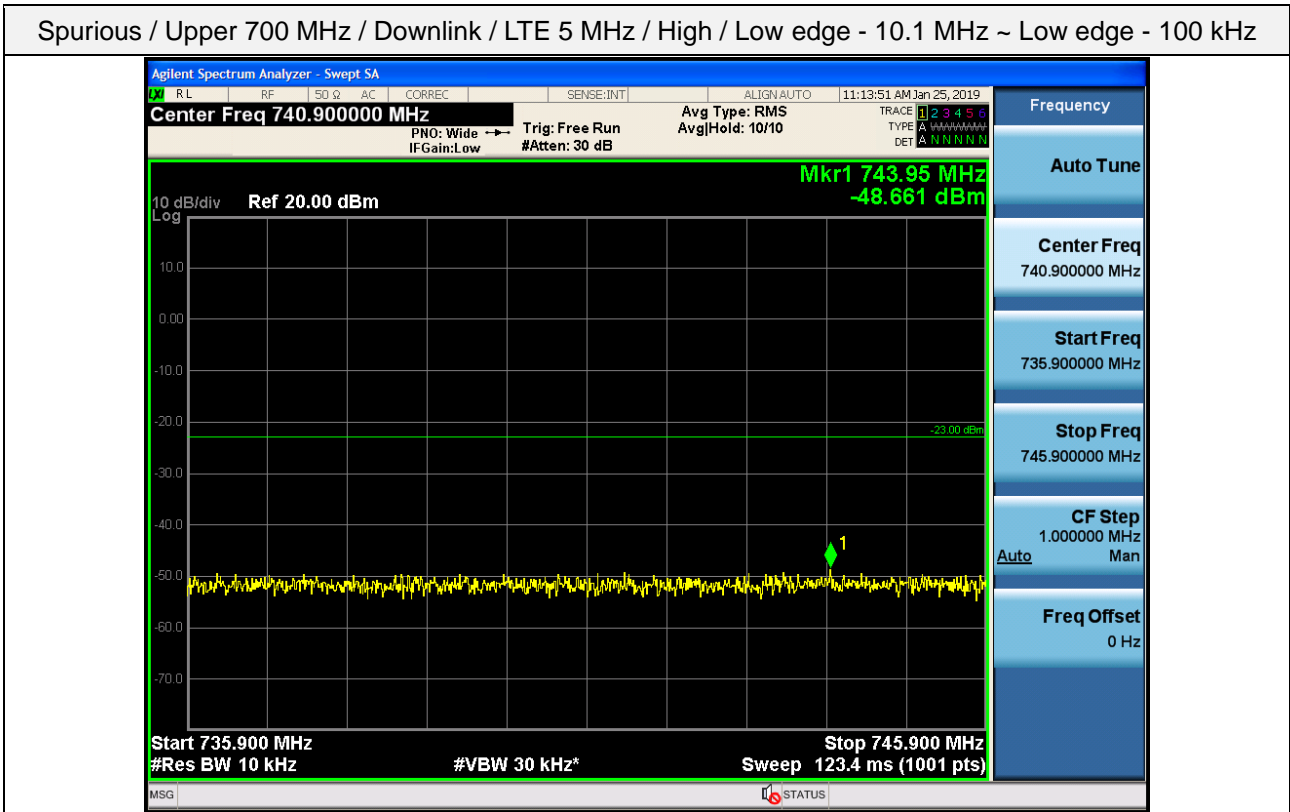

Spurious / Upper 700 MHz / Downlink / LTE 5 MHz / High / 9 kHz ~ 150 kHz

Spurious / Upper 700 MHz / Downlink / LTE 5 MHz / High / 150 kHz ~ 30 MHz

Spurious / Upper 700 MHz / Downlink / LTE 5 MHz / High / 30 MHz ~ Low edge -10.1 MHz

Spurious / Upper 700 MHz / Downlink / LTE 5 MHz / High / Low edge - 10.1 MHz ~ Low edge - 100 kHz

Spurious / Upper 700 MHz / Downlink / LTE 5 MHz / High / High Edge + 100 kHz ~ High Edge + 10.1 MHz

Spurious / Upper 700 MHz / Downlink / LTE 5 MHz / High / High Edge + 10.1 MHz ~ 2 GHz

Spurious / Upper 700 MHz / Downlink / LTE 5 MHz / High / 2 GHz ~ 4 GHz

Spurious / Upper 700 MHz / Downlink / LTE 5 MHz / High / 4 GHz ~ 6 GHz

Spurious / Upper 700 MHz / Downlink / LTE 5 MHz / High / 6 GHz ~ 8 GHz