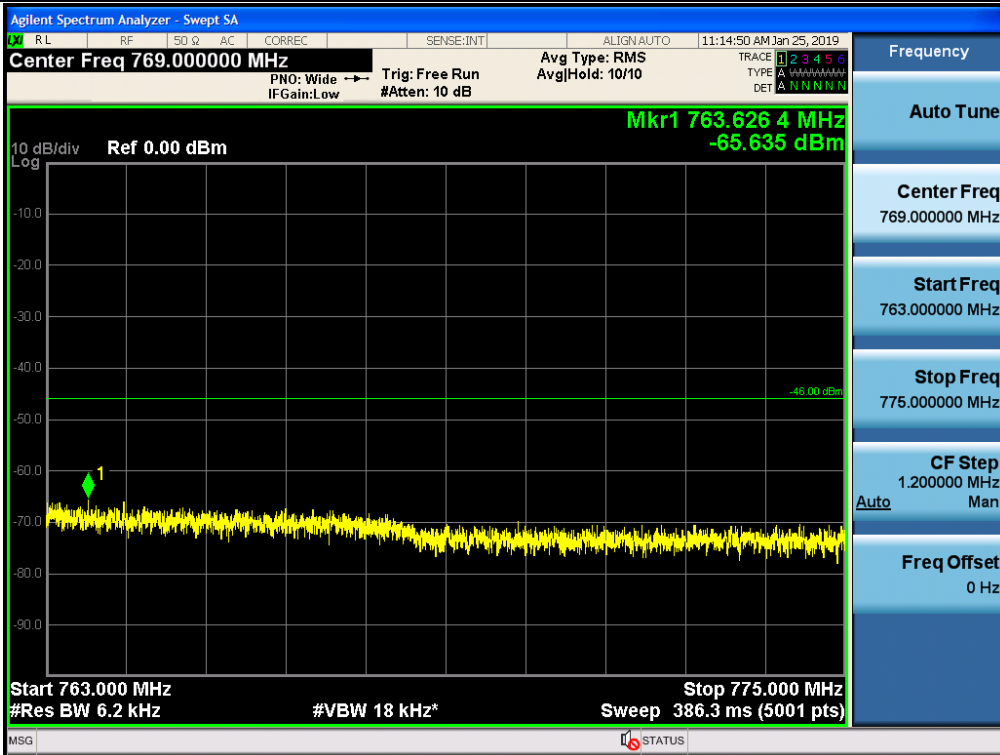

Spurious / Upper 700 MHz / Downlink / LTE 5 MHz / High / Low edge - 10.1 MHz ~ Low edge - 100 kHz

Spurious / Upper 700 MHz / Downlink / LTE 5 MHz / High / High Edge + 100 kHz ~ High Edge + 10.1 MHz

Spurious / Upper 700 MHz / Downlink / LTE 5 MHz / High / High Edge + 10.1 MHz ~ 2 GHz

Spurious / Upper 700 MHz / Downlink / LTE 5 MHz / High / 2 GHz ~ 4 GHz

Spurious / Upper 700 MHz / Downlink / LTE 5 MHz / High / 4 GHz ~ 6 GHz

Spurious / Upper 700 MHz / Downlink / LTE 5 MHz / High / 6 GHz ~ 8 GHz

Spurious / Upper 700 MHz / Downlink / LTE 5 MHz / High / 763 MHz ~ 775 MHz

Spurious / Upper 700 MHz / Downlink / LTE 5 MHz / High / 1 559 MHz ~ 1 573 MHz (700 Hz (1))

Spurious / Upper 700 MHz / Downlink / LTE 5 MHz / High / 1 573 MHz ~ 1 587 MHz (700 Hz (2))