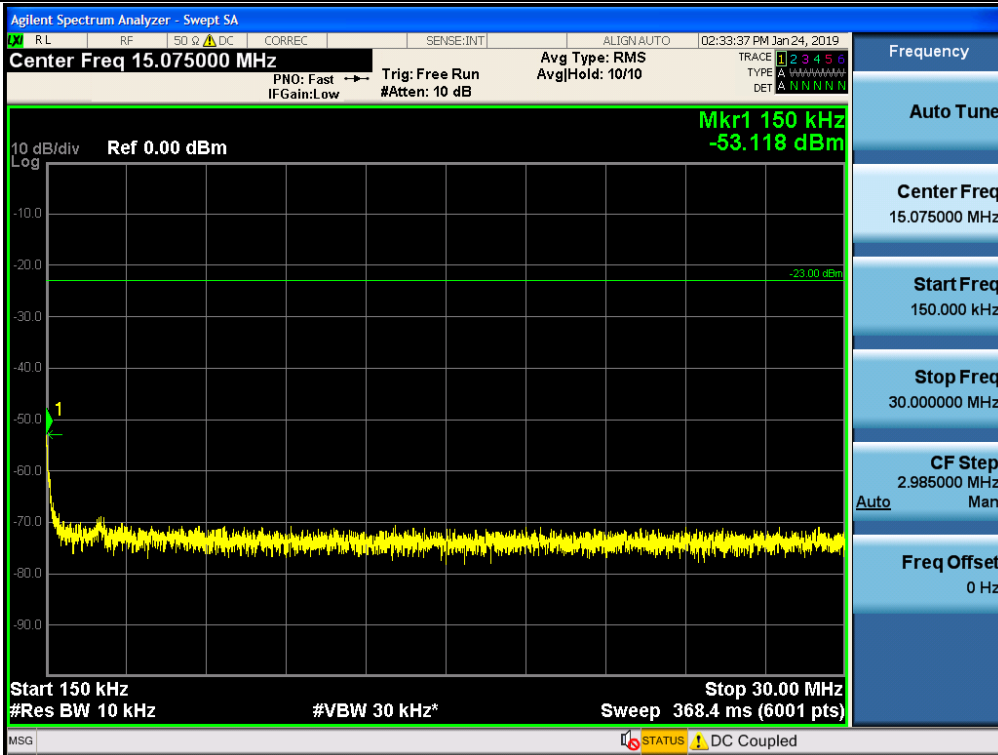

Spurious / PS Broadband / Downlink / LTE 5 MHz / Middle / 769 MHz ~ 775 MHz

Spurious / PS Broadband / Downlink / LTE 5 MHz / Middle / 799 MHz ~ 805 MHz

Spurious / PS Broadband / Downlink / LTE 5 MHz / Middle / 1559 MHz ~ 1610 MHz (-70 dBW)

Spurious / PS Broadband / Downlink / LTE 5 MHz / Middle / 1559 MHz ~ 1610 MHz (-80 dBW) (1)

Spurious / PS Broadband / Downlink / LTE 5 MHz / Middle / 1559 MHz ~ 1610 MHz (-80 dBW) (2)

Spurious / PS Broadband / Downlink / LTE 5 MHz / Middle / 1559 MHz ~ 1610 MHz (-80 dBW) (3)

Spurious / PS Broadband / Downlink / LTE 5 MHz / Middle / 1559 MHz ~ 1610 MHz (-80 dBW) (4)

Spurious / PS Broadband / Downlink / LTE 5 MHz / High / 9 kHz ~ 150 kHz

Spurious / PS Broadband / Downlink / LTE 5 MHz / High / 150 kHz ~ 30 MHz