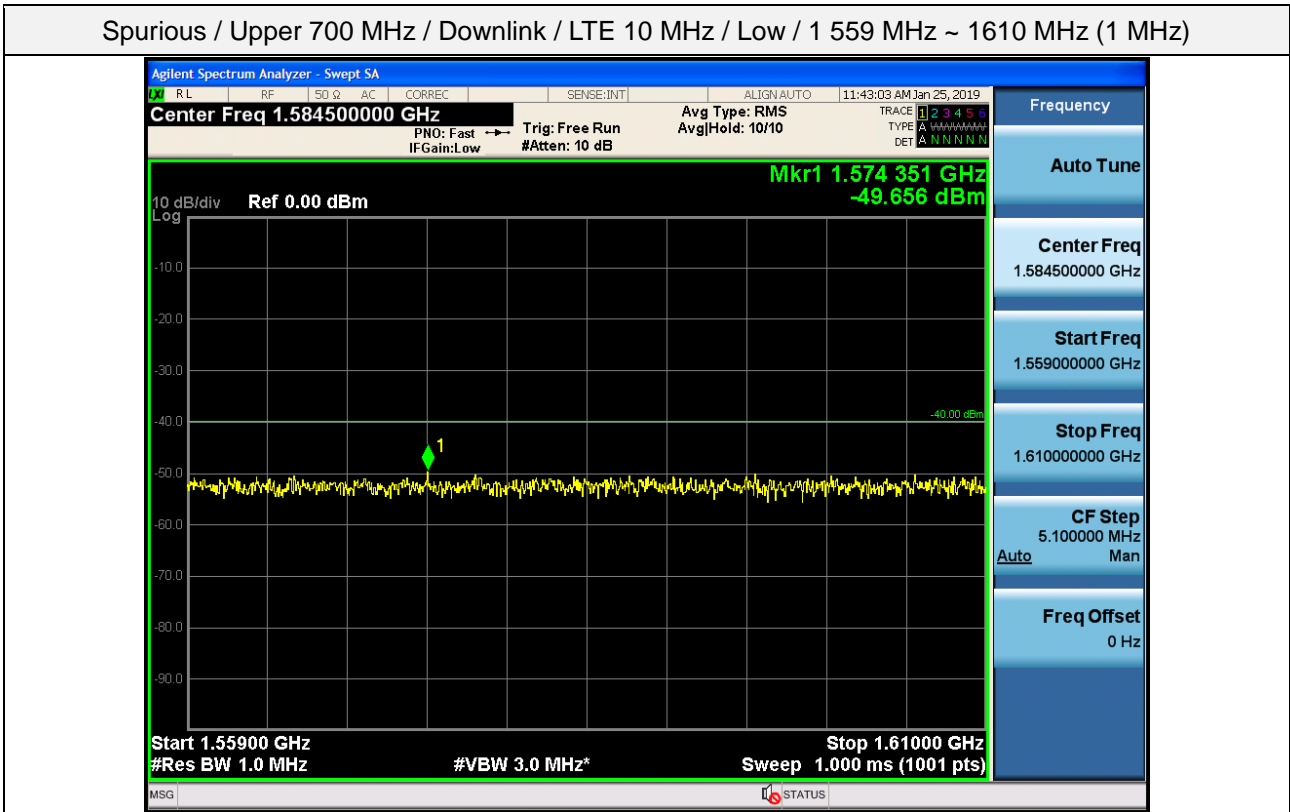

Spurious / Upper 700 MHz / Downlink / LTE 10 MHz / Low / High Edge + 100 kHz ~ High Edge + 10.1 MHz

Spurious / Upper 700 MHz / Downlink / LTE 10 MHz / Low / High Edge + 10.1 MHz ~ 2 GHz

Spurious / Upper 700 MHz / Downlink / LTE 10 MHz / Low / 2 GHz ~ 4 GHz

Spurious / Upper 700 MHz / Downlink / LTE 10 MHz / Low / 4 GHz ~ 6 GHz

Spurious / Upper 700 MHz / Downlink / LTE 10 MHz / Low / 6 GHz ~ 8 GHz

Spurious / Upper 700 MHz / Downlink / LTE 10 MHz / Low / 763 MHz ~ 775 MHz

Spurious / Upper 700 MHz / Downlink / LTE 10 MHz / Low / 1 559 MHz ~ 1 573 MHz (700 Hz (1))

Spurious / Upper 700 MHz / Downlink / LTE 10 MHz / Low / 1 573 MHz ~ 1 587 MHz (700 Hz (2))

Spurious / Upper 700 MHz / Downlink / LTE 10 MHz / Low / 1 587 MHz ~ 1 601 MHz (700 Hz (3))