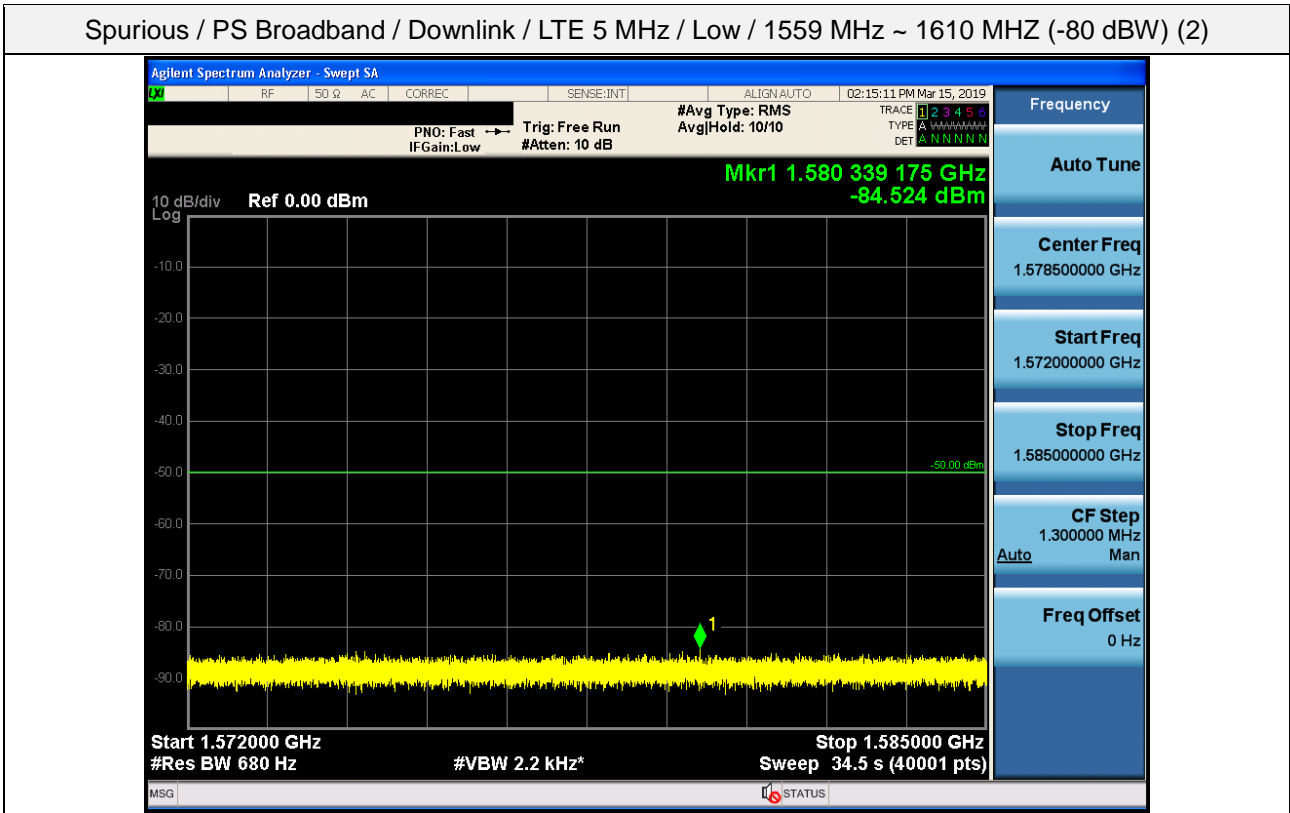

Spurious / PS Broadband / Downlink / LTE 5 MHz / Low / 2 GHz ~ 4 GHz

Spurious / PS Broadband / Downlink / LTE 5 MHz / Low / 4 GHz ~ 6 GHz

Spurious / PS Broadband / Downlink / LTE 5 MHz / Low / 769 MHz ~ 775 MHz

Spurious / PS Broadband / Downlink / LTE 5 MHz / Low / 799 MHz ~ 805 MHz

Spurious / PS Broadband / Downlink / LTE 5 MHz / Low / 1559 MHz ~ 1610 MHz (-70 dBW)

Spurious / PS Broadband / Downlink / LTE 5 MHz / Low / 1559 MHz ~ 1610 MHz (-80 dBW) (1)

Spurious / PS Broadband / Downlink / LTE 5 MHz / Low / 1559 MHz ~ 1610 MHz (-80 dBW) (2)

Spurious / PS Broadband / Downlink / LTE 5 MHz / Low / 1559 MHz ~ 1610 MHz (-80 dBW) (3)

Spurious / PS Broadband / Downlink / LTE 5 MHz / Low / 1559 MHz ~ 1610 MHz (-80 dBW) (4)