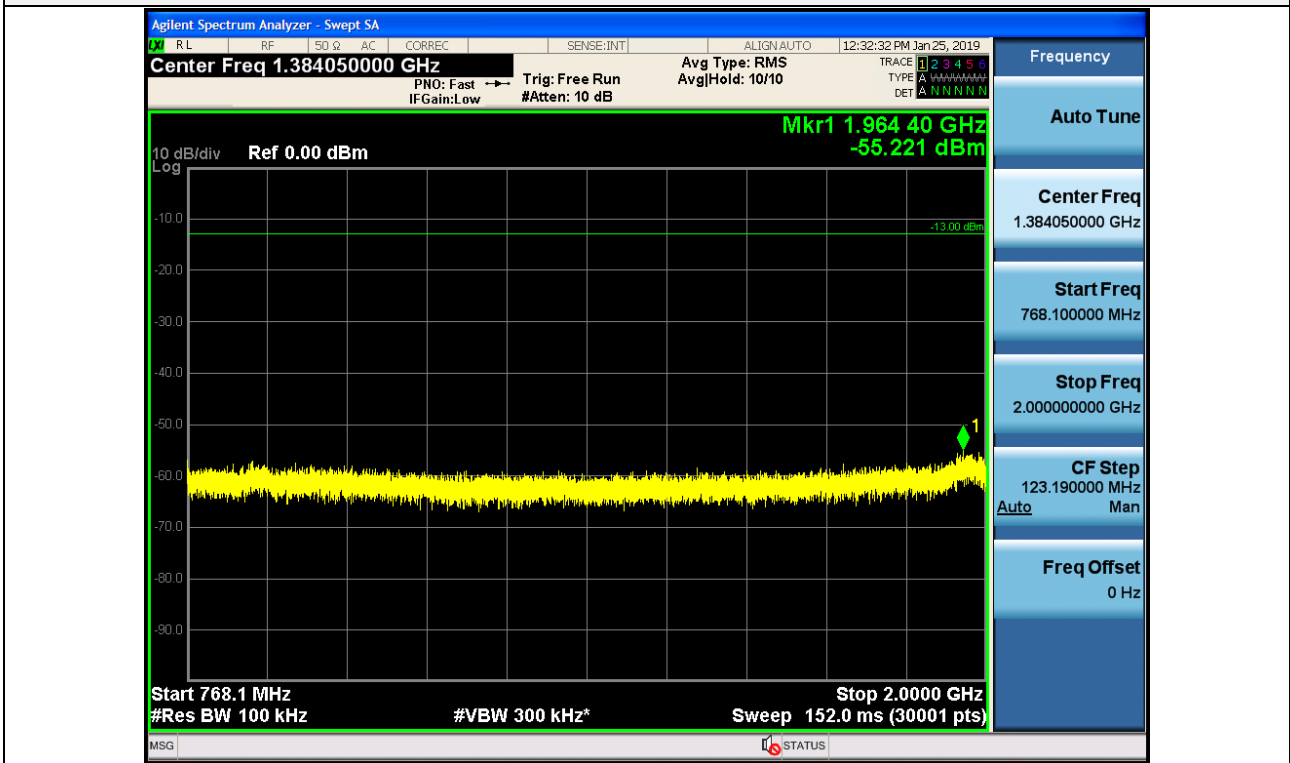

Spurious / Upper 700 MHz / Downlink / LTE 10 MHz / Middle / 1 587 MHz ~ 1 601 MHz (700 Hz (3))

Spurious / Upper 700 MHz / Downlink / LTE 10 MHz / Middle / 1 601 MHz ~ 1 610 MHz (700 Hz (4))

Spurious / Upper 700 MHz / Downlink / LTE 10 MHz / High / 9 kHz ~ 150 kHz

Spurious / Upper 700 MHz / Downlink / LTE 10 MHz / High / 150 kHz ~ 30 MHz

Spurious / Upper 700 MHz / Downlink / LTE 10 MHz / High / 30 MHz ~ Low edge - 10.1 MHz

Spurious / Upper 700 MHz / Downlink / LTE 10 MHz / High / Low edge - 10.1 MHz ~ Low edge - 100 kHz

Spurious / Upper 700 MHz / Downlink / LTE 10 MHz / High / High Edge + 100 kHz ~ High Edge + 10.1 MHz

Spurious / Upper 700 MHz / Downlink / LTE 10 MHz / High / High Edge + 10.1 MHz ~ 2 GHz

Spurious / Upper 700 MHz / Downlink / LTE 10 MHz / High / 2 GHz ~ 4 GHz

Spurious / Upper 700 MHz / Downlink / LTE 10 MHz / High / 4 GHz ~ 6 GHz

Spurious / Upper 700 MHz / Downlink / LTE 10 MHz / High / 6 GHz ~ 8 GHz

Spurious / Upper 700 MHz / Downlink / LTE 10 MHz / High / 763 MHz ~ 775 MHz