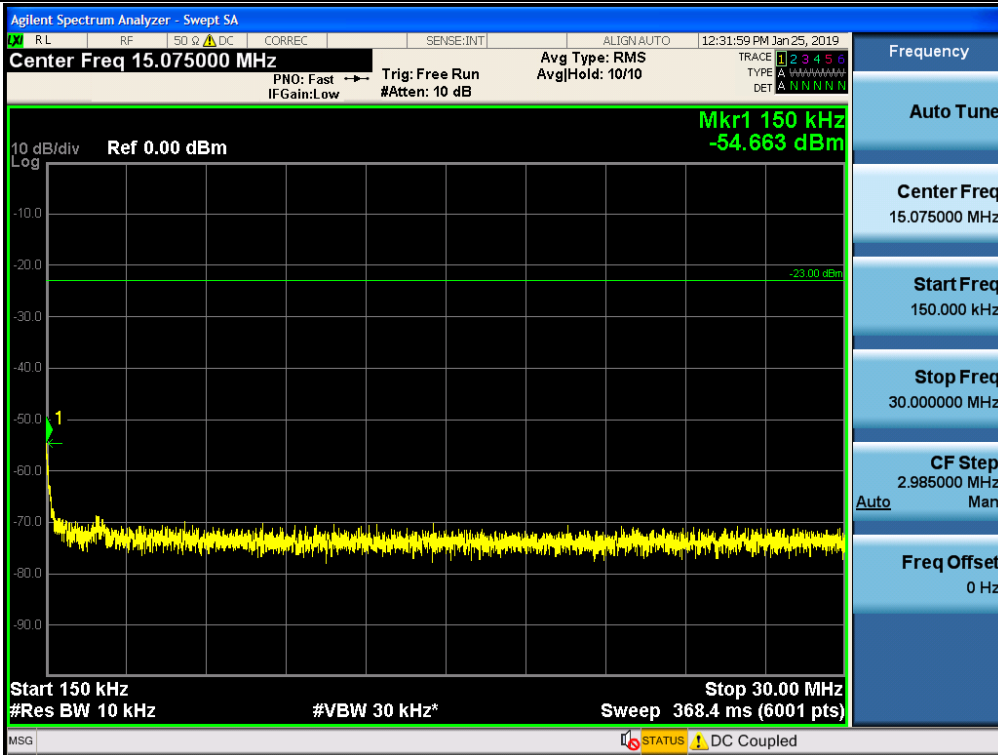

Spurious / Upper 700 MHz / Downlink / LTE 10 MHz / Middle / 1 559 MHz ~ 1610 MHz (1 MHz)

Spurious / Upper 700 MHz / Downlink / LTE 10 MHz / Middle / 1 559 MHz ~ 1 573 MHz (700 Hz (1))

Spurious / Upper 700 MHz / Downlink / LTE 10 MHz / Middle / 1 573 MHz ~ 1 587 MHz (700 Hz (2))

Spurious / Upper 700 MHz / Downlink / LTE 10 MHz / Middle / 1 587 MHz ~ 1 601 MHz (700 Hz (3))

Spurious / Upper 700 MHz / Downlink / LTE 10 MHz / Middle / 1 601 MHz ~ 1 610 MHz (700 Hz (4))

Spurious / Upper 700 MHz / Downlink / LTE 10 MHz / High / 9 kHz ~ 150 kHz

Spurious / Upper 700 MHz / Downlink / LTE 10 MHz / High / 150 kHz ~ 30 MHz

Spurious / Upper 700 MHz / Downlink / LTE 10 MHz / High / 30 MHz ~ Low edge - 10.1 MHz

Spurious / Upper 700 MHz / Downlink / LTE 10 MHz / High / Low edge - 10.1 MHz ~ Low edge - 100 kHz

Spurious / Upper 700 MHz / Downlink / LTE 10 MHz / High / High Edge + 100 kHz ~ High Edge + 10.1 MHz

Spurious / Upper 700 MHz / Downlink / LTE 10 MHz / High / High Edge + 10.1 MHz ~ 2 GHz

Spurious / Upper 700 MHz / Downlink / LTE 10 MHz / High / 2 GHz ~ 4 GHz