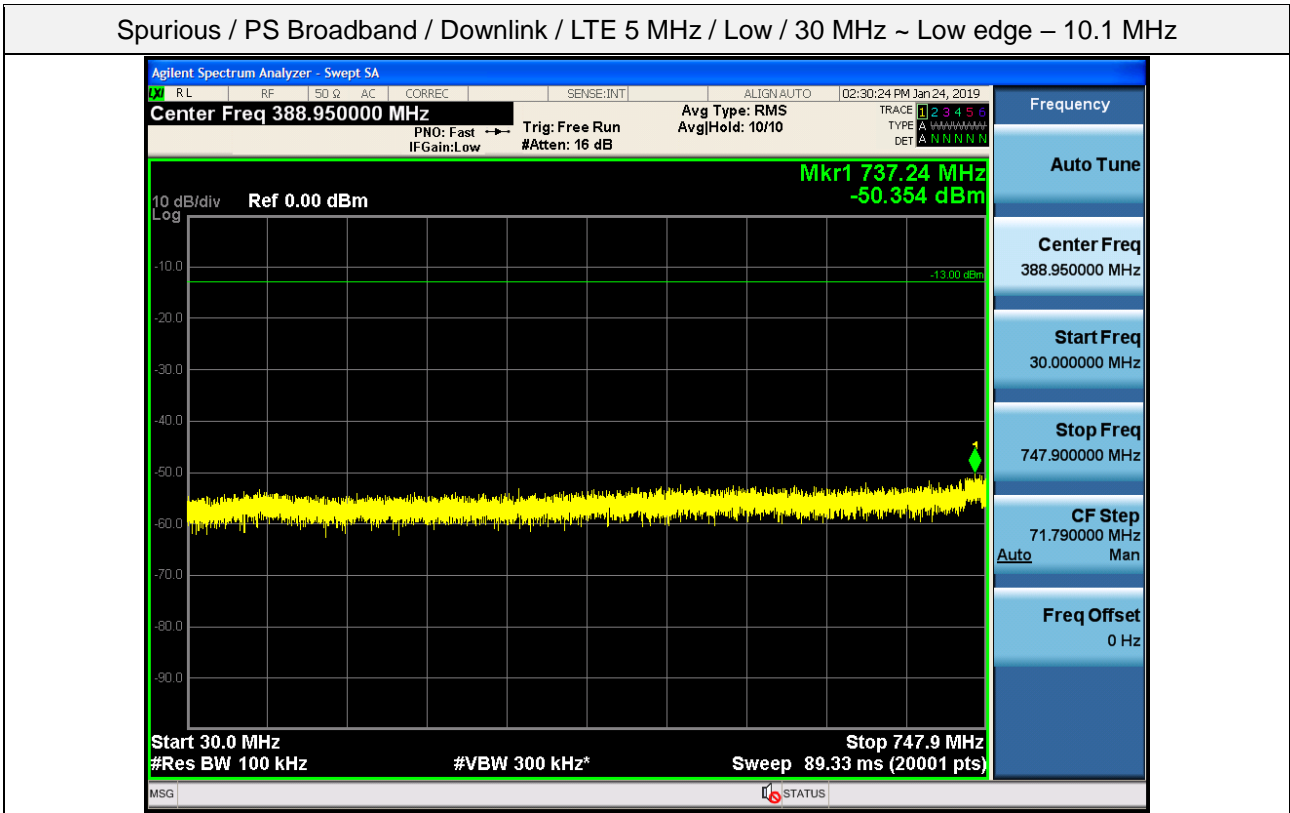

Spurious / Upper 700 MHz / Downlink / LTE 10 MHz / High / 793 MHz ~ 805 GHz

Spurious / Upper 700 MHz / Downlink / LTE 10 MHz / High / 1 559 MHz ~ 1610 MHz (1 MHz)

Spurious / Upper 700 MHz / Downlink / LTE 10 MHz / High / 1 559 MHz ~ 1 573 MHz (700 Hz (1))

Spurious / Upper 700 MHz / Downlink / LTE 10 MHz / High / 1 573 MHz ~ 1 587 MHz (700 Hz (2))

Spurious / Upper 700 MHz / Downlink / LTE 10 MHz / High / 1 587 MHz ~ 1 601 MHz (700 Hz (3))

Spurious / Upper 700 MHz / Downlink / LTE 10 MHz / High / 1 601 MHz ~ 1 610 MHz (700 Hz (4))

Spurious / PS Broadband / Downlink / LTE 5 MHz / Low / 9 kHz ~ 150 kHz

Spurious / PS Broadband / Downlink / LTE 5 MHz / Low / 150 kHz ~ 30 MHz

Spurious / PS Broadband / Downlink / LTE 5 MHz / Low / 30 MHz ~ Low edge – 10.1 MHz

Spurious / PS Broadband / Downlink / LTE 5 MHz / Low / Low edge – 10.1 MHz ~ Low edge - 100 kHz

Spurious / PS Broadband / Downlink / LTE 5 MHz / Low / High Edge + 100 kHz ~ High Edge + 10.1 MHz

Spurious / PS Broadband / Downlink / LTE 5 MHz / Low / High Edge + 10.1 MHz ~ 2 GHz