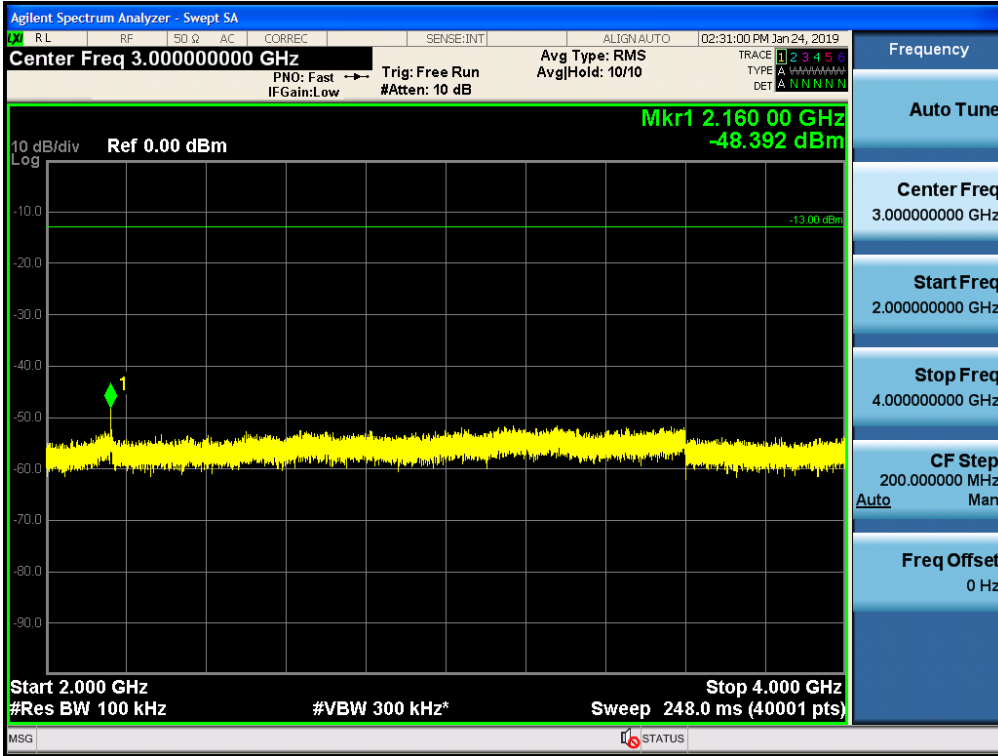

Spurious / PS Broadband / Downlink / LTE 5 MHz / Low / 9 kHz ~ 150 kHz

Spurious / PS Broadband / Downlink / LTE 5 MHz / Low / 150 kHz ~ 30 MHz

Spurious / PS Broadband / Downlink / LTE 5 MHz / Low / 30 MHz ~ Low edge – 10.1 MHz

Spurious / PS Broadband / Downlink / LTE 5 MHz / Low / Low edge – 10.1 MHz ~ Low edge - 100 kHz

Spurious / PS Broadband / Downlink / LTE 5 MHz / Low / High Edge + 100 kHz ~ High Edge + 10.1 MHz

Spurious / PS Broadband / Downlink / LTE 5 MHz / Low / High Edge + 10.1 MHz ~ 2 GHz

Spurious / PS Broadband / Downlink / LTE 5 MHz / Low / 2 GHz ~ 4 GHz

Spurious / PS Broadband / Downlink / LTE 5 MHz / Low / 4 GHz ~ 6 GHz

Spurious / PS Broadband / Downlink / LTE 5 MHz / Low / 769 MHz ~ 775 MHz