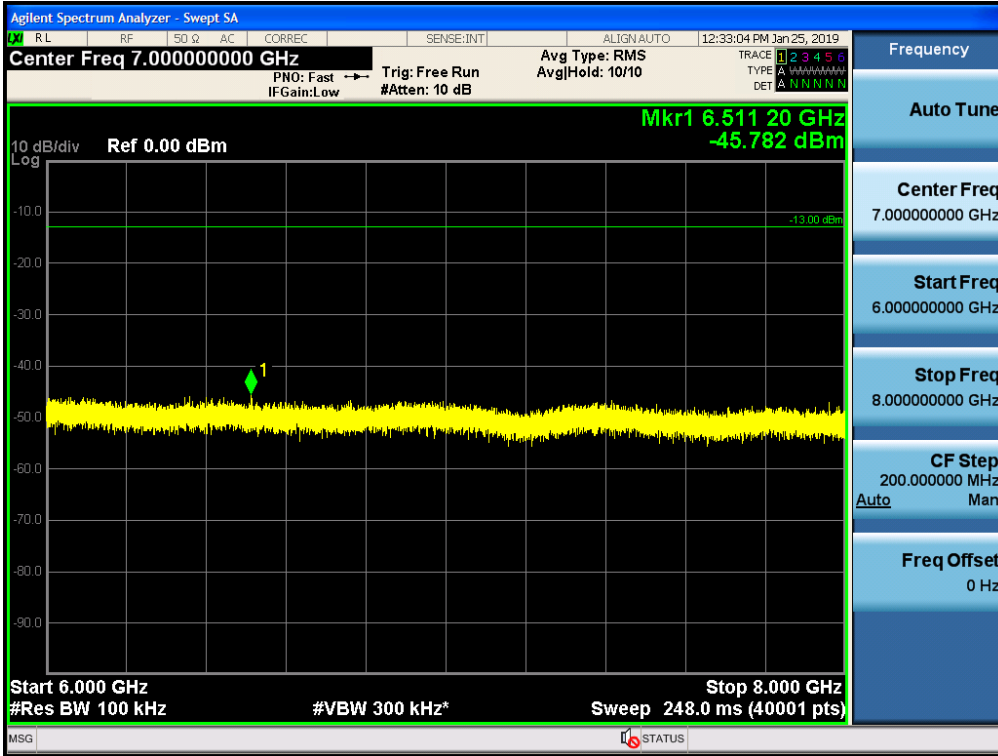

Spurious / Upper 700 MHz / Downlink / LTE 10 MHz / High / 150 kHz ~ 30 MHz

Spurious / Upper 700 MHz / Downlink / LTE 10 MHz / High / 30 MHz ~ Low edge - 10.1 MHz

Spurious / Upper 700 MHz / Downlink / LTE 10 MHz / High / Low edge - 10.1 MHz ~ Low edge - 100 kHz

Spurious / Upper 700 MHz / Downlink / LTE 10 MHz / High / High Edge + 100 kHz ~ High Edge + 10.1 MHz

Spurious / Upper 700 MHz / Downlink / LTE 10 MHz / High / High Edge + 10.1 MHz ~ 2 GHz

Spurious / Upper 700 MHz / Downlink / LTE 10 MHz / High / 2 GHz ~ 4 GHz

Spurious / Upper 700 MHz / Downlink / LTE 10 MHz / High / 4 GHz ~ 6 GHz

Spurious / Upper 700 MHz / Downlink / LTE 10 MHz / High / 6 GHz ~ 8 GHz

Spurious / Upper 700 MHz / Downlink / LTE 10 MHz / High / 763 MHz ~ 775 MHz

Spurious / Upper 700 MHz / Downlink / LTE 10 MHz / High / 793 MHz ~ 805 GHz

Spurious / Upper 700 MHz / Downlink / LTE 10 MHz / High / 1 559 MHz ~ 1610 MHz (1 MHz)

Spurious / Upper 700 MHz / Downlink / LTE 10 MHz / High / 1 559 MHz ~ 1 573 MHz (700 Hz (1))