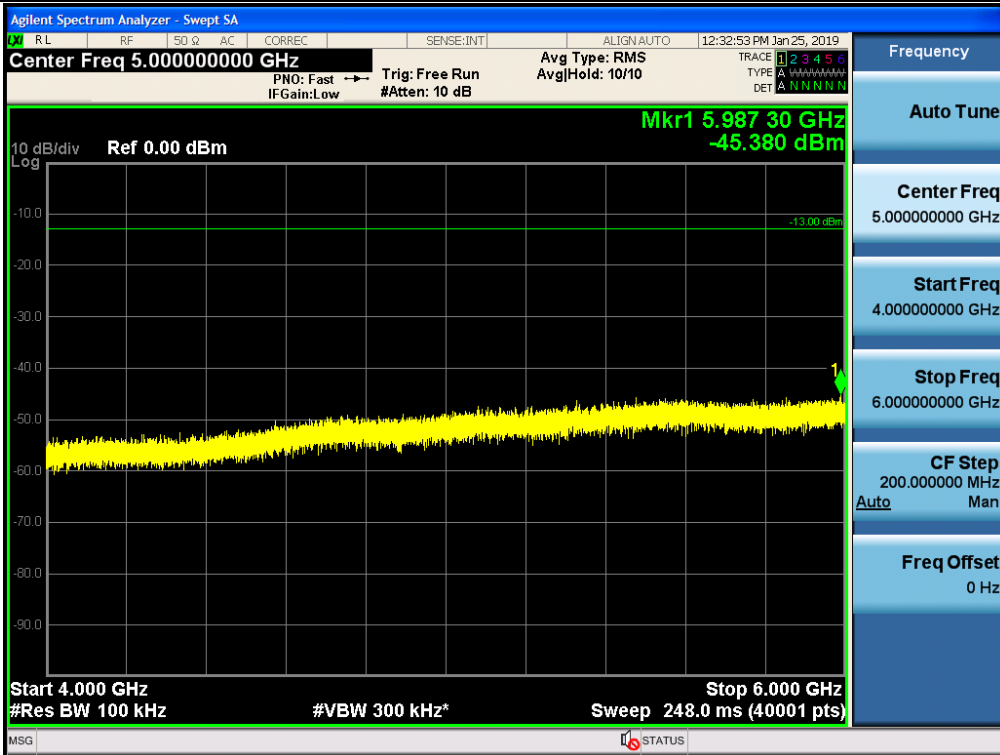

Spurious / Upper 700 MHz / Downlink / LTE 10 MHz / High / 150 kHz ~ 30 MHz

Spurious / Upper 700 MHz / Downlink / LTE 10 MHz / High / 30 MHz ~ Low edge - 10.1 MHz

Spurious / Upper 700 MHz / Downlink / LTE 10 MHz / High / Low edge - 10.1 MHz ~ Low edge - 100 kHz

Spurious / Upper 700 MHz / Downlink / LTE 10 MHz / High / High Edge + 100 kHz ~ High Edge + 10.1 MHz

Spurious / Upper 700 MHz / Downlink / LTE 10 MHz / High / High Edge + 10.1 MHz ~ 2 GHz

Spurious / Upper 700 MHz / Downlink / LTE 10 MHz / High / 2 GHz ~ 4 GHz

Spurious / Upper 700 MHz / Downlink / LTE 10 MHz / High / 4 GHz ~ 6 GHz

Spurious / Upper 700 MHz / Downlink / LTE 10 MHz / High / 6 GHz ~ 8 GHz

Spurious / Upper 700 MHz / Downlink / LTE 10 MHz / High / 763 MHz ~ 775 MHz

Spurious / Upper 700 MHz / Downlink / LTE 10 MHz / High / 793 MHz ~ 805 GHz

Spurious / Upper 700 MHz / Downlink / LTE 10 MHz / High / 1 559 MHz ~ 1610 MHz (1 MHz)

Spurious / Upper 700 MHz / Downlink / LTE 10 MHz / High / 1 559 MHz ~ 1 573 MHz (700 Hz (1))