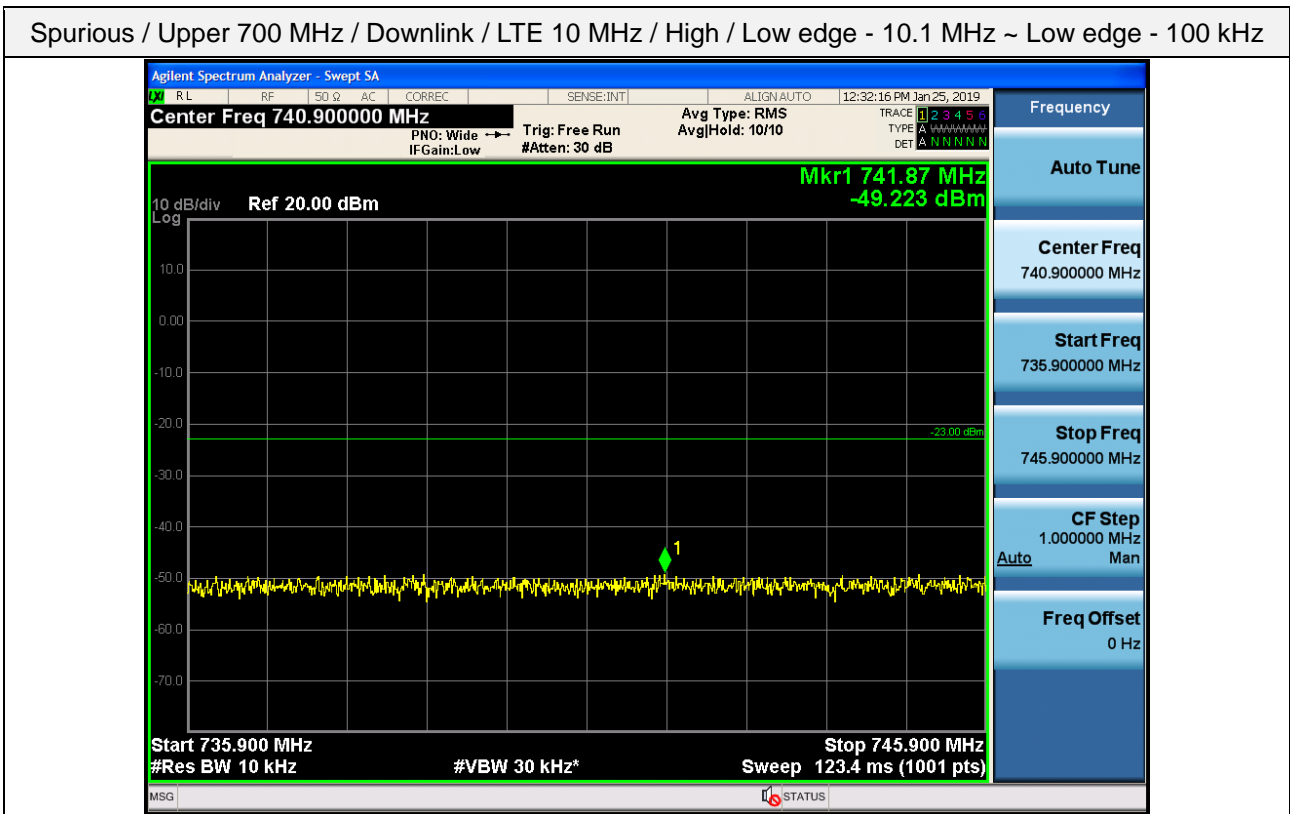

Spurious / Upper 700 MHz / Downlink / LTE 10 MHz / Middle / 1 559 MHz ~ 1610 MHz (1 MHz)

Spurious / Upper 700 MHz / Downlink / LTE 10 MHz / Middle / 1 559 MHz ~ 1 573 MHz (700 Hz (1))

Spurious / Upper 700 MHz / Downlink / LTE 10 MHz / Middle / 1 573 MHz ~ 1 587 MHz (700 Hz (2))

Spurious / Upper 700 MHz / Downlink / LTE 10 MHz / Middle / 1 587 MHz ~ 1 601 MHz (700 Hz (3))

Spurious / Upper 700 MHz / Downlink / LTE 10 MHz / Middle / 1 601 MHz ~ 1 610 MHz (700 Hz (4))

Spurious / Upper 700 MHz / Downlink / LTE 10 MHz / High / 9 kHz ~ 150 kHz

Spurious / Upper 700 MHz / Downlink / LTE 10 MHz / High / 150 kHz ~ 30 MHz

Spurious / Upper 700 MHz / Downlink / LTE 10 MHz / High / 30 MHz ~ Low edge - 10.1 MHz

Spurious / Upper 700 MHz / Downlink / LTE 10 MHz / High / Low edge - 10.1 MHz ~ Low edge - 100 kHz

Spurious / Upper 700 MHz / Downlink / LTE 10 MHz / High / High Edge + 100 kHz ~ High Edge + 10.1 MHz

Spurious / Upper 700 MHz / Downlink / LTE 10 MHz / High / High Edge + 10.1 MHz ~ 2 GHz

Spurious / Upper 700 MHz / Downlink / LTE 10 MHz / High / 2 GHz ~ 4 GHz