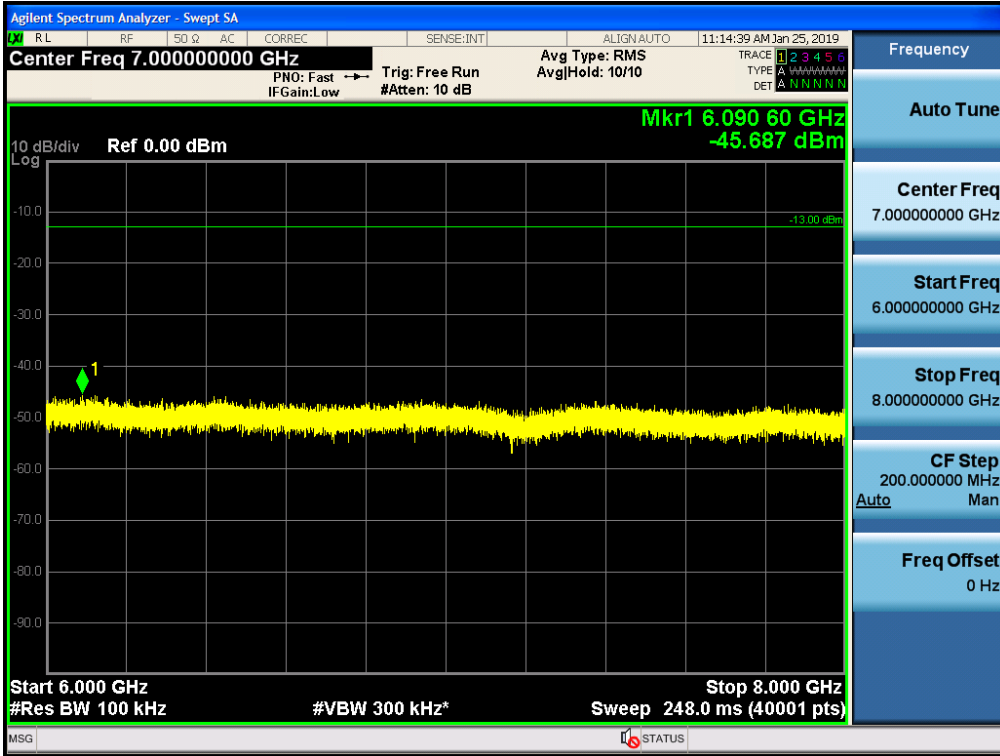

Spurious / Upper 700 MHz / Downlink / LTE 5 MHz / High / 9 kHz ~ 150 kHz

Spurious / Upper 700 MHz / Downlink / LTE 5 MHz / High / 150 kHz ~ 30 MHz

Spurious / Upper 700 MHz / Downlink / LTE 5 MHz / High / 30 MHz ~ Low edge -10.1 MHz

Spurious / Upper 700 MHz / Downlink / LTE 5 MHz / High / Low edge - 10.1 MHz ~ Low edge - 100 kHz

Spurious / Upper 700 MHz / Downlink / LTE 5 MHz / High / High Edge + 100 kHz ~ High Edge + 10.1 MHz

Spurious / Upper 700 MHz / Downlink / LTE 5 MHz / High / High Edge + 10.1 MHz ~ 2 GHz

Spurious / Upper 700 MHz / Downlink / LTE 5 MHz / High / 2 GHz ~ 4 GHz

Spurious / Upper 700 MHz / Downlink / LTE 5 MHz / High / 4 GHz ~ 6 GHz

Spurious / Upper 700 MHz / Downlink / LTE 5 MHz / High / 6 GHz ~ 8 GHz

Spurious / Upper 700 MHz / Downlink / LTE 5 MHz / High / 763 MHz ~ 775 MHz

Spurious / Upper 700 MHz / Downlink / LTE 5 MHz / High / 1 559 MHz ~ 1 573 MHz (700 Hz (1))

Spurious / Upper 700 MHz / Downlink / LTE 5 MHz / High / 1 573 MHz ~ 1 587 MHz (700 Hz (2))