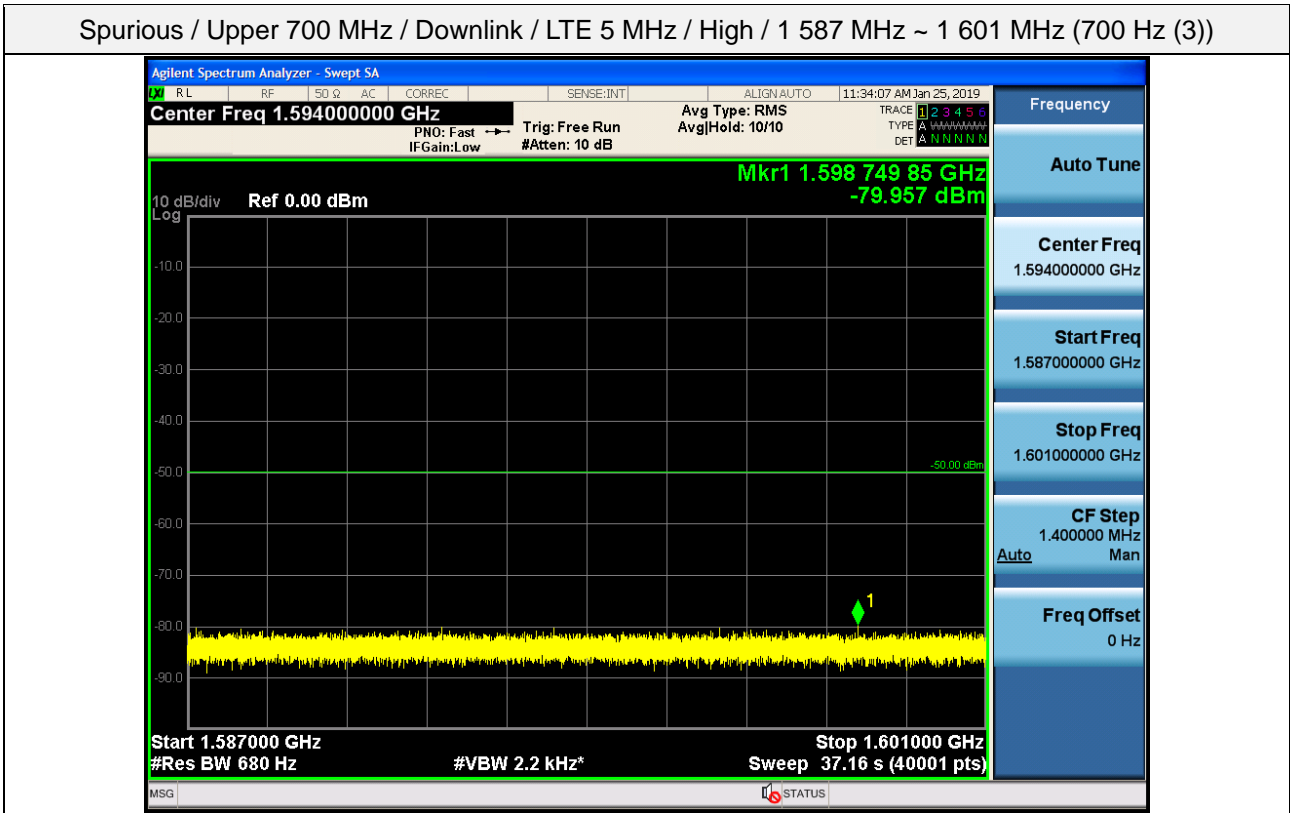

Spurious / Upper 700 MHz / Downlink / LTE 5 MHz / High / 2 GHz ~ 4 GHz

Spurious / Upper 700 MHz / Downlink / LTE 5 MHz / High / 4 GHz ~ 6 GHz

Spurious / Upper 700 MHz / Downlink / LTE 5 MHz / High / 6 GHz ~ 8 GHz

Spurious / Upper 700 MHz / Downlink / LTE 5 MHz / High / 763 MHz ~ 775 MHz

Spurious / Upper 700 MHz / Downlink / LTE 5 MHz / High / 1 559 MHz ~ 1 573 MHz (700 Hz (1))

Spurious / Upper 700 MHz / Downlink / LTE 5 MHz / High / 1 573 MHz ~ 1 587 MHz (700 Hz (2))

Spurious / Upper 700 MHz / Downlink / LTE 5 MHz / High / 1 587 MHz ~ 1 601 MHz (700 Hz (3))

Spurious / Upper 700 MHz / Downlink / LTE 5 MHz / High / 1 601 MHz ~ 1 610 MHz (700 Hz (4))

Spurious / Upper 700 MHz / Downlink / LTE 10 MHz / Low / 9 kHz ~ 150 kHz

Spurious / Upper 700 MHz / Downlink / LTE 10 MHz / Low / 150 kHz ~ 30 MHz

Spurious / Upper 700 MHz / Downlink / LTE 10 MHz / Low / 30 MHz ~ Low edge -10.1 MHz

Spurious / Upper 700 MHz / Downlink / LTE 10 MHz / Low / Low edge - 10.1 MHz ~ Low edge - 100 kHz