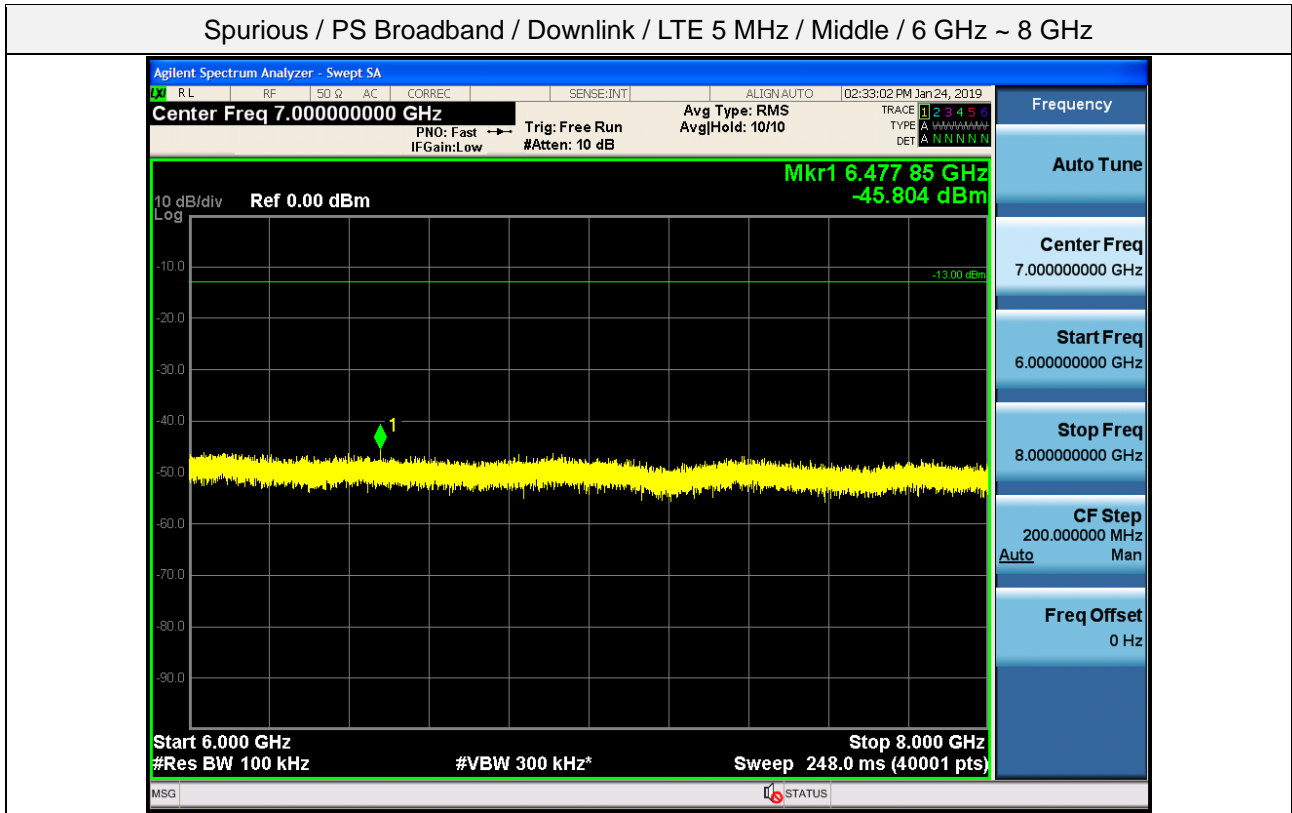

Spurious / PS Broadband / Downlink / LTE 5 MHz / Middle / 9 kHz ~ 150 kHz

Spurious / PS Broadband / Downlink / LTE 5 MHz / Middle / 150 kHz ~ 30 MHz

Spurious / PS Broadband / Downlink / LTE 5 MHz / Middle / 30 MHz ~ Low edge - 10.1 MHz

Spurious / PS Broadband / Downlink / LTE 5 MHz / Middle / Low edge – 10.1 MHz ~ Low edge - 100 kHz

Spurious / PS Broadband / Downlink / LTE 5 MHz / Middle / High Edge + 100 kHz ~ High Edge + 10.1 MHz

Spurious / PS Broadband / Downlink / LTE 5 MHz / Middle / High Edge + 10.1 MHz ~ 2 GHz

Spurious / PS Broadband / Downlink / LTE 5 MHz / Middle / 2 GHz ~ 4 GHz

Spurious / PS Broadband / Downlink / LTE 5 MHz / Middle / 4 GHz ~ 6 GHz

Spurious / PS Broadband / Downlink / LTE 5 MHz / Middle / 6 GHz ~ 8 GHz