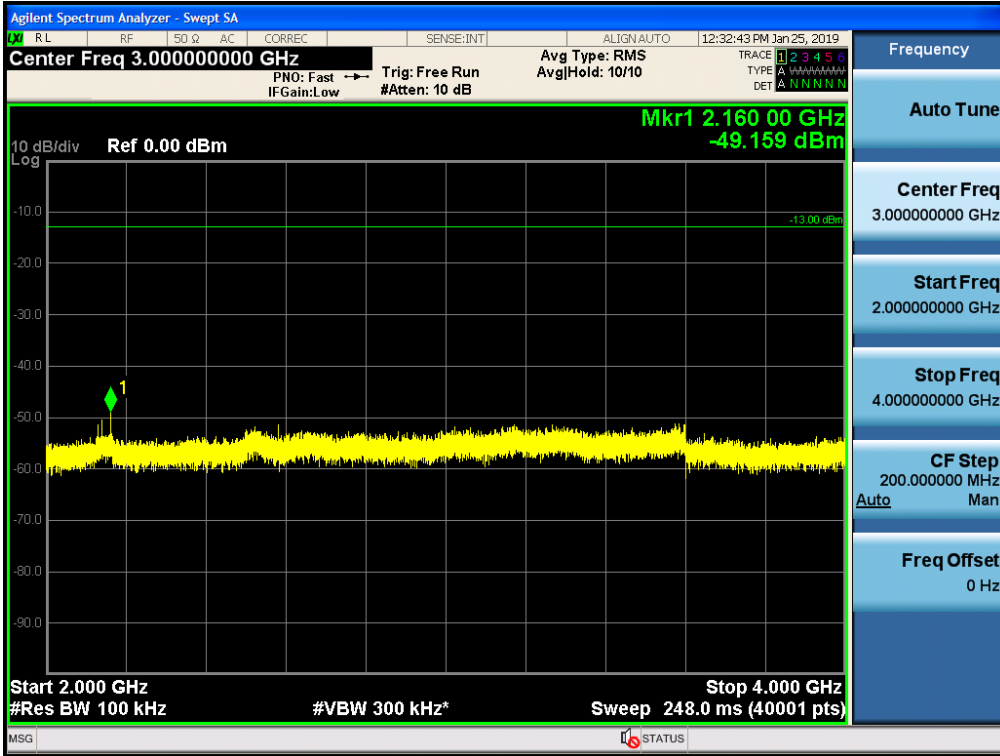

Spurious / Upper 700 MHz / Downlink / LTE 10 MHz / Middle / 1 587 MHz ~ 1 601 MHz (700 Hz (3))

Spurious / Upper 700 MHz / Downlink / LTE 10 MHz / Middle / 1 601 MHz ~ 1 610 MHz (700 Hz (4))

Spurious / Upper 700 MHz / Downlink / LTE 10 MHz / High / 9 kHz ~ 150 kHz

Spurious / Upper 700 MHz / Downlink / LTE 10 MHz / High / 150 kHz ~ 30 MHz

Spurious / Upper 700 MHz / Downlink / LTE 10 MHz / High / 30 MHz ~ Low edge - 10.1 MHz

Spurious / Upper 700 MHz / Downlink / LTE 10 MHz / High / Low edge - 10.1 MHz ~ Low edge - 100 kHz

Spurious / Upper 700 MHz / Downlink / LTE 10 MHz / High / High Edge + 100 kHz ~ High Edge + 10.1 MHz

Spurious / Upper 700 MHz / Downlink / LTE 10 MHz / High / High Edge + 10.1 MHz ~ 2 GHz

Spurious / Upper 700 MHz / Downlink / LTE 10 MHz / High / 2 GHz ~ 4 GHz

Spurious / Upper 700 MHz / Downlink / LTE 10 MHz / High / 4 GHz ~ 6 GHz

Spurious / Upper 700 MHz / Downlink / LTE 10 MHz / High / 6 GHz ~ 8 GHz

Spurious / Upper 700 MHz / Downlink / LTE 10 MHz / High / 763 MHz ~ 775 MHz