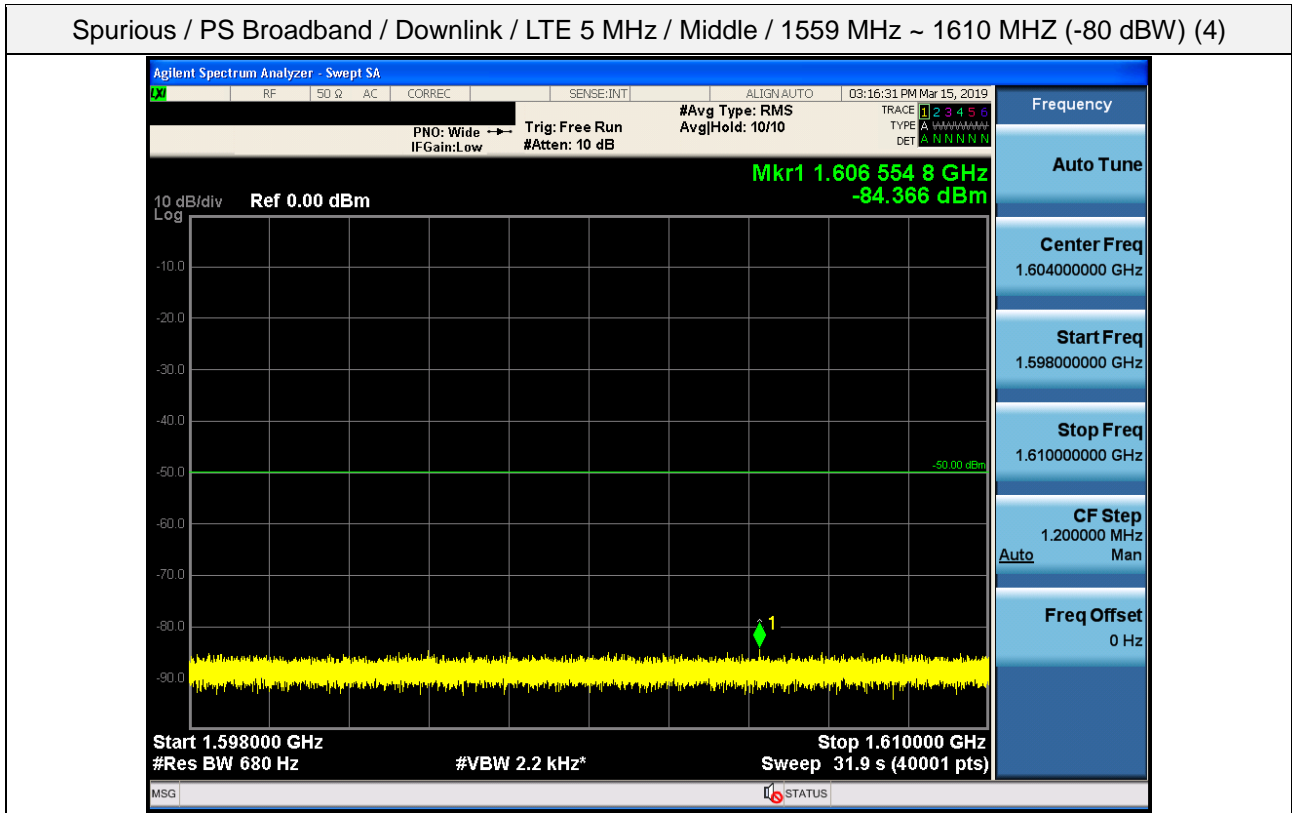

Spurious / PS Broadband / Downlink / LTE 5 MHz / Middle / 769 MHz ~ 775 MHz

Spurious / PS Broadband / Downlink / LTE 5 MHz / Middle / 799 MHz ~ 805 MHz

Spurious / PS Broadband / Downlink / LTE 5 MHz / Middle / 1559 MHz ~ 1610 MHz (-70 dBW)

Spurious / PS Broadband / Downlink / LTE 5 MHz / Middle / 1559 MHz ~ 1610 MHz (-80 dBW) (1)

Spurious / PS Broadband / Downlink / LTE 5 MHz / Middle / 1559 MHz ~ 1610 MHz (-80 dBW) (2)

Spurious / PS Broadband / Downlink / LTE 5 MHz / Middle / 1559 MHz ~ 1610 MHz (-80 dBW) (3)

Spurious / PS Broadband / Downlink / LTE 5 MHz / Middle / 1559 MHz ~ 1610 MHz (-80 dBW) (4)

Spurious / PS Broadband / Downlink / LTE 5 MHz / High / 9 kHz ~ 150 kHz

Spurious / PS Broadband / Downlink / LTE 5 MHz / High / 150 kHz ~ 30 MHz

Spurious / PS Broadband / Downlink / LTE 5 MHz / High / 30 MHz ~ Low edge - 10.1 MHz

Spurious / PS Broadband / Downlink / LTE 5 MHz / High / Low edge - 10.1 MHz ~ Low edge - 100 kHz

Spurious / PS Broadband / Downlink / LTE 5 MHz / High / High Edge + 100 kHz ~ High Edge + 10.1 MHz