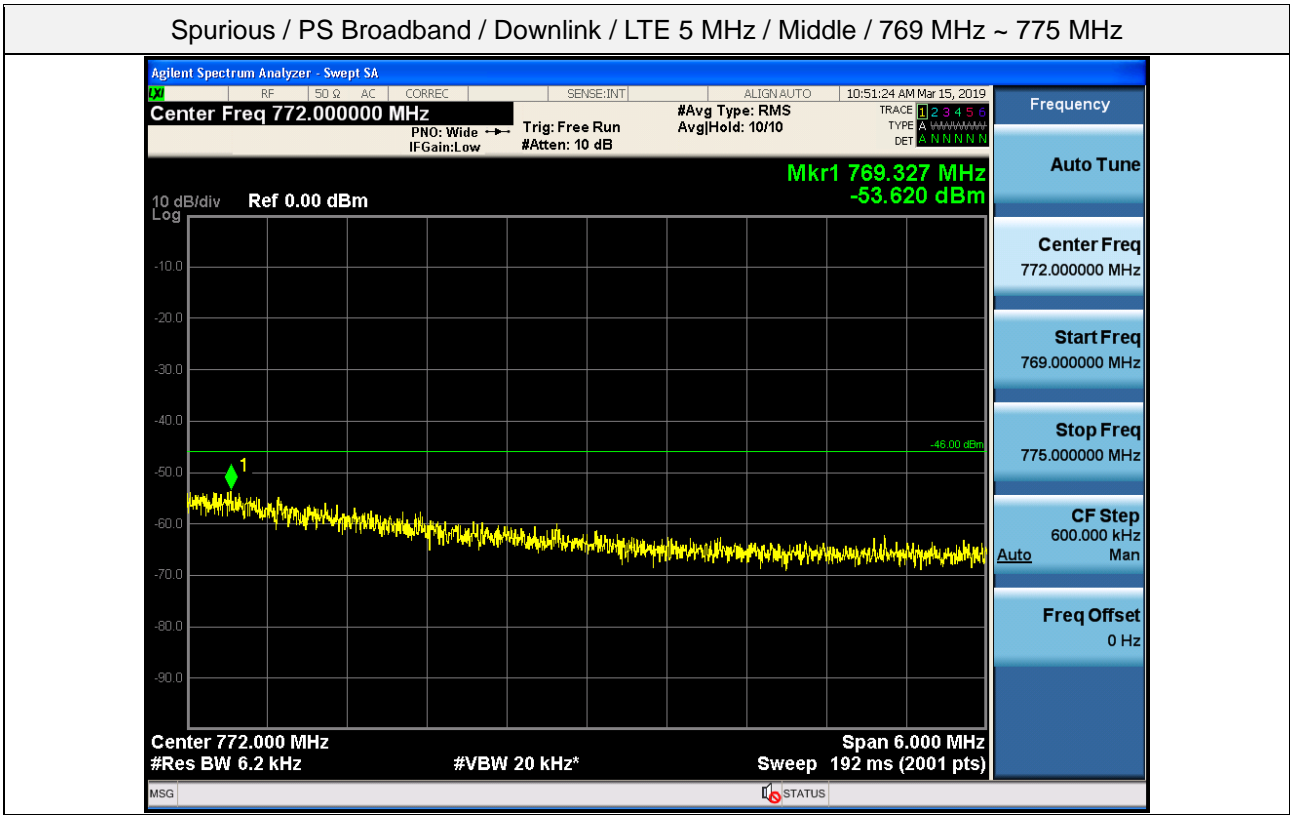

Spurious / PS Broadband / Downlink / LTE 5 MHz / Middle / Low edge – 10.1 MHz ~ Low edge - 100 kHz

Spurious / PS Broadband / Downlink / LTE 5 MHz / Middle / High Edge + 100 kHz ~ High Edge + 10.1 MHz

Spurious / PS Broadband / Downlink / LTE 5 MHz / Middle / High Edge + 10.1 MHz ~ 2 GHz

Spurious / PS Broadband / Downlink / LTE 5 MHz / Middle / 2 GHz ~ 4 GHz

Spurious / PS Broadband / Downlink / LTE 5 MHz / Middle / 4 GHz ~ 6 GHz

Spurious / PS Broadband / Downlink / LTE 5 MHz / Middle / 6 GHz ~ 8 GHz

Spurious / PS Broadband / Downlink / LTE 5 MHz / Middle / 769 MHz ~ 775 MHz

Spurious / PS Broadband / Downlink / LTE 5 MHz / Middle / 799 MHz ~ 805 MHz

Spurious / PS Broadband / Downlink / LTE 5 MHz / Middle / 1559 MHz ~ 1610 MHz (-70 dBW)