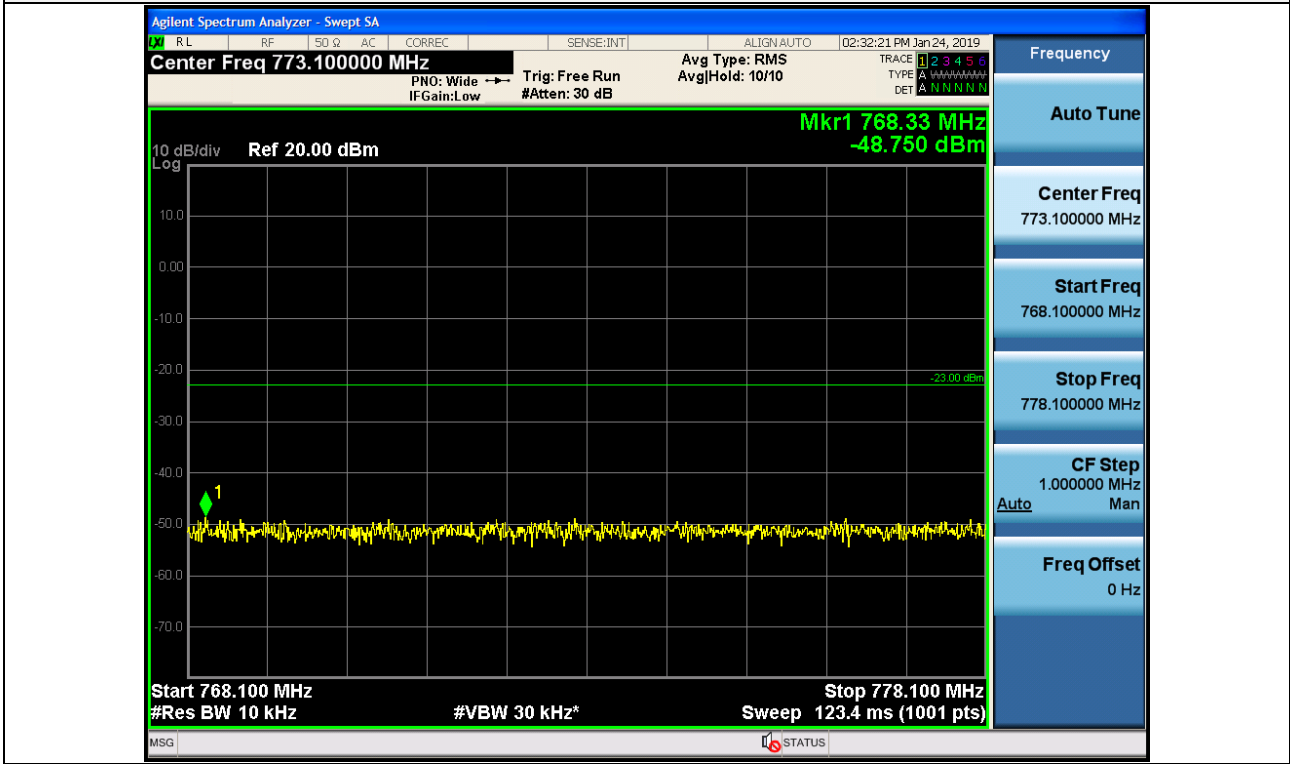

Spurious / PS Broadband / Downlink / LTE 5 MHz / Low / 1559 MHz ~ 1610 MHz (-80 dBW) (2)

Spurious / PS Broadband / Downlink / LTE 5 MHz / Low / 1559 MHz ~ 1610 MHz (-80 dBW) (3)

Spurious / PS Broadband / Downlink / LTE 5 MHz / Low / 1559 MHz ~ 1610 MHz (-80 dBW) (4)

Spurious / PS Broadband / Downlink / LTE 5 MHz / Middle / 9 kHz ~ 150 kHz

Spurious / PS Broadband / Downlink / LTE 5 MHz / Middle / 150 kHz ~ 30 MHz

Spurious / PS Broadband / Downlink / LTE 5 MHz / Middle / 30 MHz ~ Low edge - 10.1 MHz

Spurious / PS Broadband / Downlink / LTE 5 MHz / Middle / Low edge – 10.1 MHz ~ Low edge - 100 kHz

Spurious / PS Broadband / Downlink / LTE 5 MHz / Middle / High Edge + 100 kHz ~ High Edge + 10.1 MHz

Spurious / PS Broadband / Downlink / LTE 5 MHz / Middle / High Edge + 10.1 MHz ~ 2 GHz