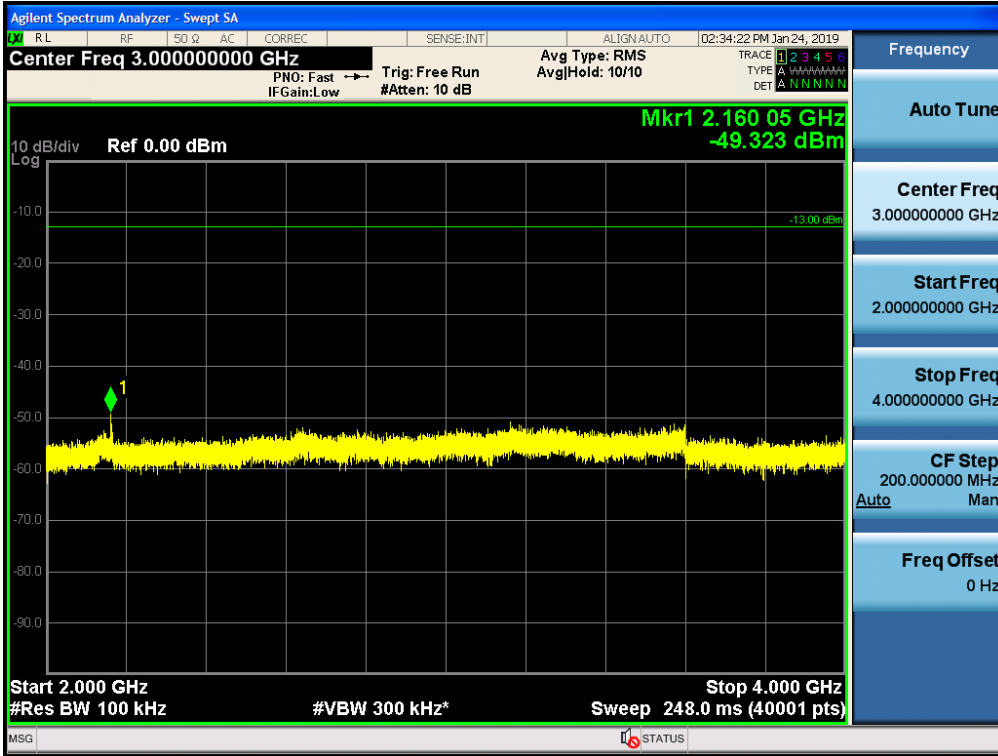

Spurious / PS Broadband / Downlink / LTE 5 MHz / Middle / 1559 MHz ~ 1610 MHz (-80 dBW) (4)

Spurious / PS Broadband / Downlink / LTE 5 MHz / High / 9 kHz ~ 150 kHz

Spurious / PS Broadband / Downlink / LTE 5 MHz / High / 150 kHz ~ 30 MHz

Spurious / PS Broadband / Downlink / LTE 5 MHz / High / 30 MHz ~ Low edge - 10.1 MHz

Spurious / PS Broadband / Downlink / LTE 5 MHz / High / Low edge - 10.1 MHz ~ Low edge - 100 kHz

Spurious / PS Broadband / Downlink / LTE 5 MHz / High / High Edge + 100 kHz ~ High Edge + 10.1 MHz

Spurious / PS Broadband / Downlink / LTE 5 MHz / High / High Edge + 10.1 MHz ~ 2 GHz

Spurious / PS Broadband / Downlink / LTE 5 MHz / High / 2 GHz ~ 4 GHz

Spurious / PS Broadband / Downlink / LTE 5 MHz / High / 4 GHz ~ 6 GHz