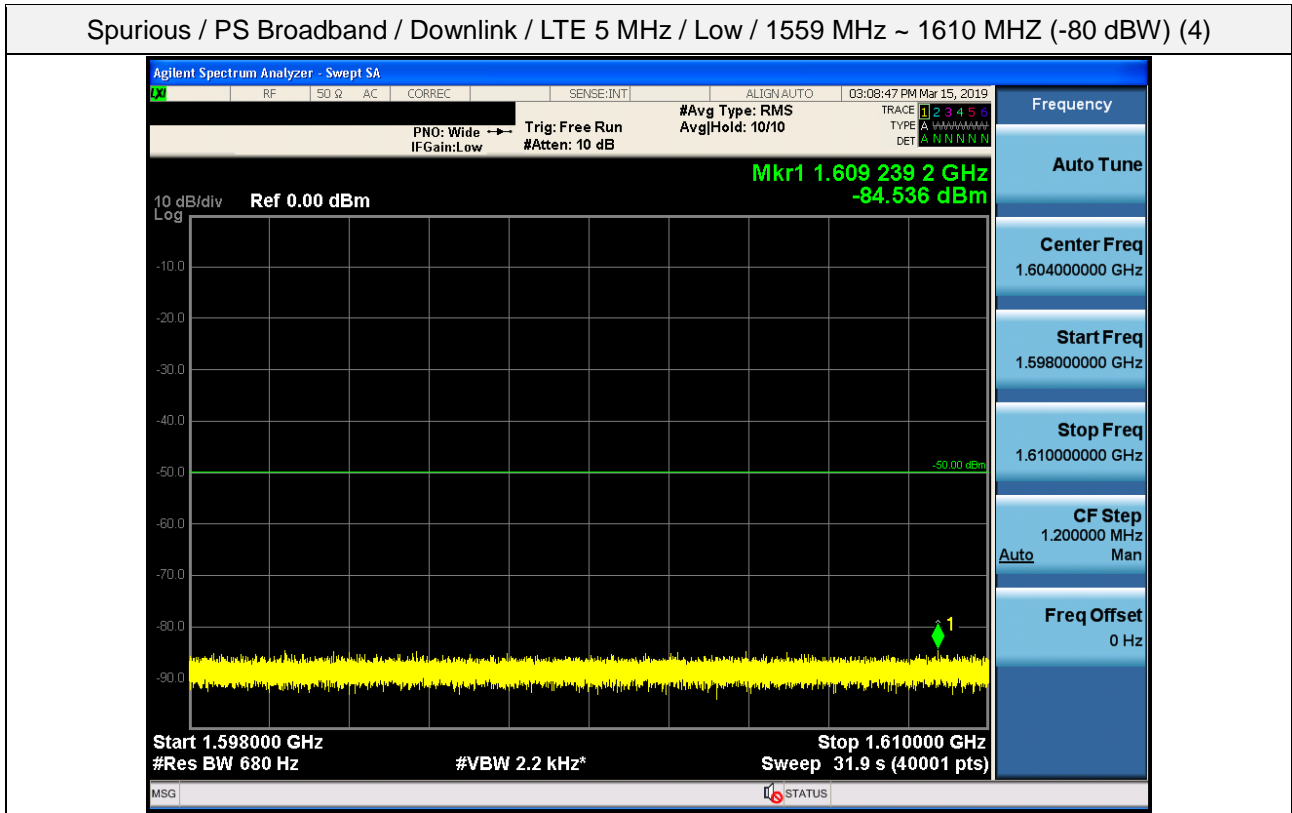

Spurious / PS Broadband / Downlink / LTE 5 MHz / Low / 799 MHz ~ 805 MHz

Spurious / PS Broadband / Downlink / LTE 5 MHz / Low / 1559 MHz ~ 1610 MHz (-70 dBW)

Spurious / PS Broadband / Downlink / LTE 5 MHz / Low / 1559 MHz ~ 1610 MHz (-80 dBW) (1)

Spurious / PS Broadband / Downlink / LTE 5 MHz / Low / 1559 MHz ~ 1610 MHz (-80 dBW) (2)

Spurious / PS Broadband / Downlink / LTE 5 MHz / Low / 1559 MHz ~ 1610 MHz (-80 dBW) (3)

Spurious / PS Broadband / Downlink / LTE 5 MHz / Low / 1559 MHz ~ 1610 MHz (-80 dBW) (4)

Spurious / PS Broadband / Downlink / LTE 5 MHz / Middle / 9 kHz ~ 150 kHz

Spurious / PS Broadband / Downlink / LTE 5 MHz / Middle / 150 kHz ~ 30 MHz

Spurious / PS Broadband / Downlink / LTE 5 MHz / Middle / 30 MHz ~ Low edge - 10.1 MHz