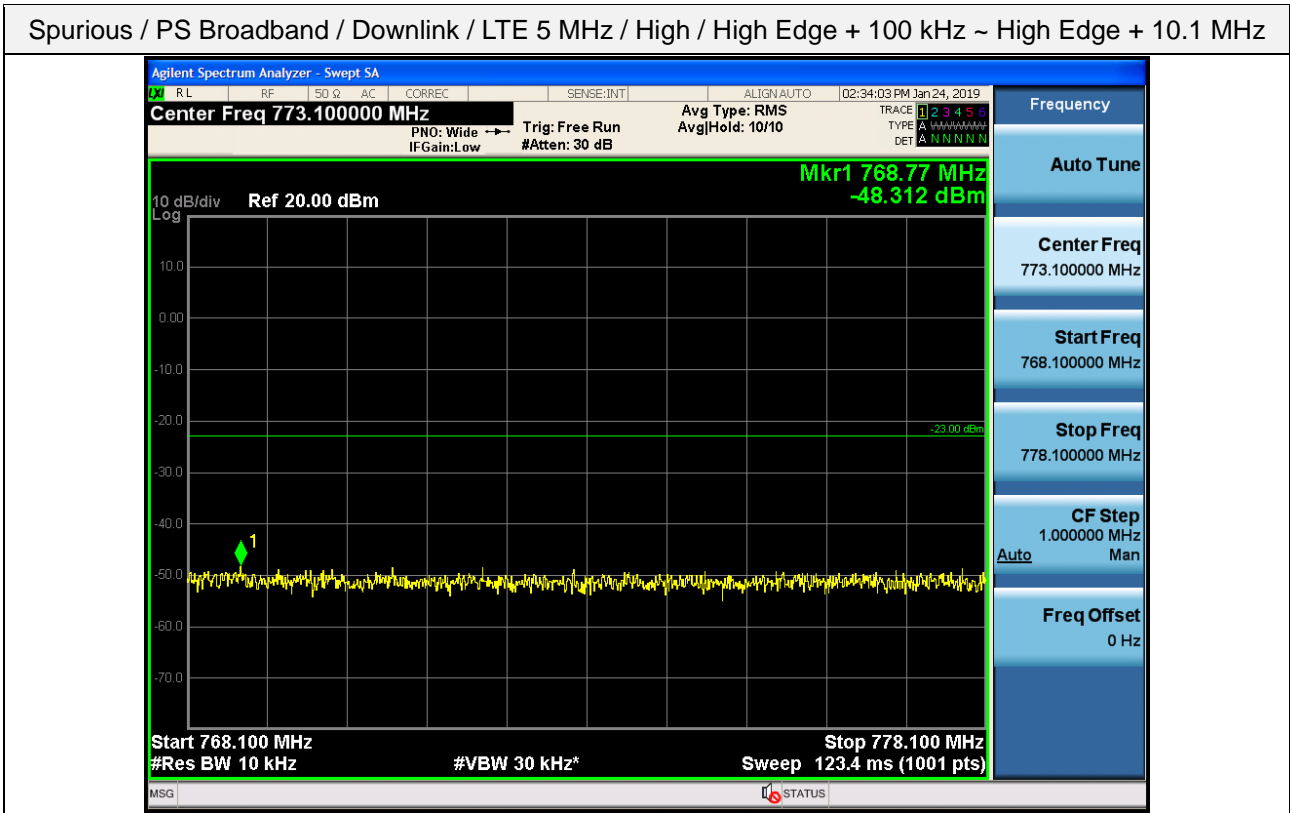

Spurious / PS Broadband / Downlink / LTE 5 MHz / Middle / 1559 MHz ~ 1610 MHz (-80 dBW) (1)

Spurious / PS Broadband / Downlink / LTE 5 MHz / Middle / 1559 MHz ~ 1610 MHz (-80 dBW) (2)

Spurious / PS Broadband / Downlink / LTE 5 MHz / Middle / 1559 MHz ~ 1610 MHz (-80 dBW) (3)

Spurious / PS Broadband / Downlink / LTE 5 MHz / Middle / 1559 MHz ~ 1610 MHz (-80 dBW) (4)

Spurious / PS Broadband / Downlink / LTE 5 MHz / High / 9 kHz ~ 150 kHz

Spurious / PS Broadband / Downlink / LTE 5 MHz / High / 150 kHz ~ 30 MHz

Spurious / PS Broadband / Downlink / LTE 5 MHz / High / 30 MHz ~ Low edge - 10.1 MHz

Spurious / PS Broadband / Downlink / LTE 5 MHz / High / Low edge - 10.1 MHz ~ Low edge - 100 kHz

Spurious / PS Broadband / Downlink / LTE 5 MHz / High / High Edge + 100 kHz ~ High Edge + 10.1 MHz

Spurious / PS Broadband / Downlink / LTE 5 MHz / High / High Edge + 10.1 MHz ~ 2 GHz

Spurious / PS Broadband / Downlink / LTE 5 MHz / High / 2 GHz ~ 4 GHz

Spurious / PS Broadband / Downlink / LTE 5 MHz / High / 4 GHz ~ 6 GHz