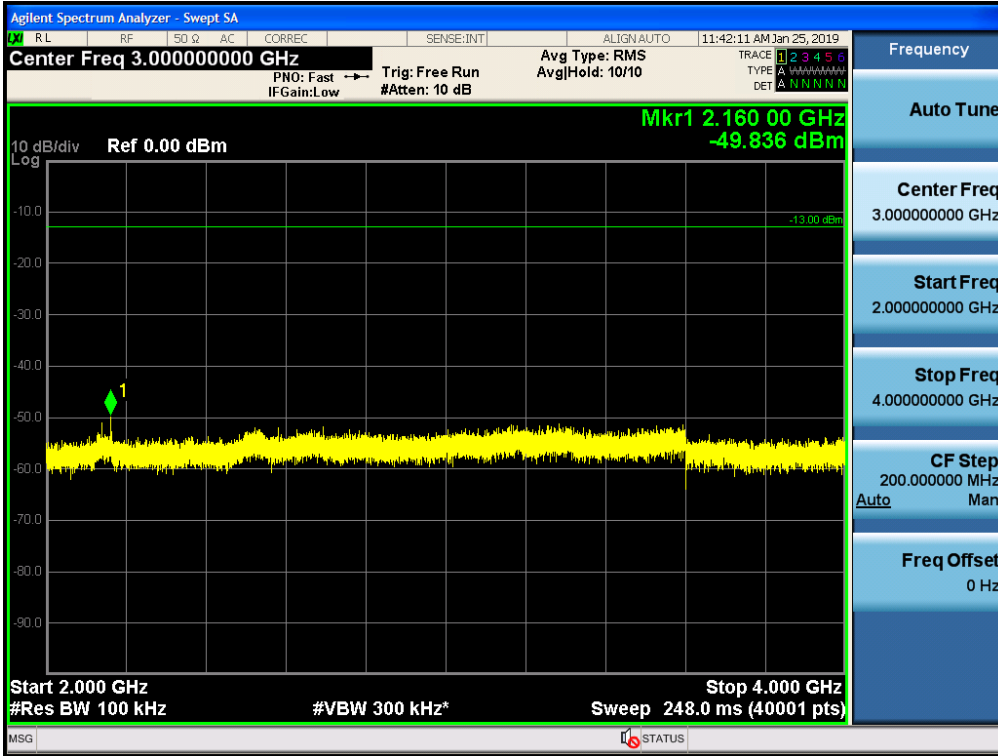

Spurious / Upper 700 MHz / Downlink / LTE 5 MHz / High / 1 587 MHz ~ 1 601 MHz (700 Hz (3))

Spurious / Upper 700 MHz / Downlink / LTE 5 MHz / High / 1 601 MHz ~ 1 610 MHz (700 Hz (4))

Spurious / Upper 700 MHz / Downlink / LTE 10 MHz / Low / 9 kHz ~ 150 kHz

Spurious / Upper 700 MHz / Downlink / LTE 10 MHz / Low / 150 kHz ~ 30 MHz

Spurious / Upper 700 MHz / Downlink / LTE 10 MHz / Low / 30 MHz ~ Low edge -10.1 MHz

Spurious / Upper 700 MHz / Downlink / LTE 10 MHz / Low / Low edge - 10.1 MHz ~ Low edge - 100 kHz

Spurious / Upper 700 MHz / Downlink / LTE 10 MHz / Low / High Edge + 100 kHz ~ High Edge + 10.1 MHz

Spurious / Upper 700 MHz / Downlink / LTE 10 MHz / Low / High Edge + 10.1 MHz ~ 2 GHz

Spurious / Upper 700 MHz / Downlink / LTE 10 MHz / Low / 2 GHz ~ 4 GHz

Spurious / Upper 700 MHz / Downlink / LTE 10 MHz / Low / 4 GHz ~ 6 GHz

Spurious / Upper 700 MHz / Downlink / LTE 10 MHz / Low / 6 GHz ~ 8 GHz

Spurious / Upper 700 MHz / Downlink / LTE 10 MHz / Low / 763 MHz ~ 775 MHz