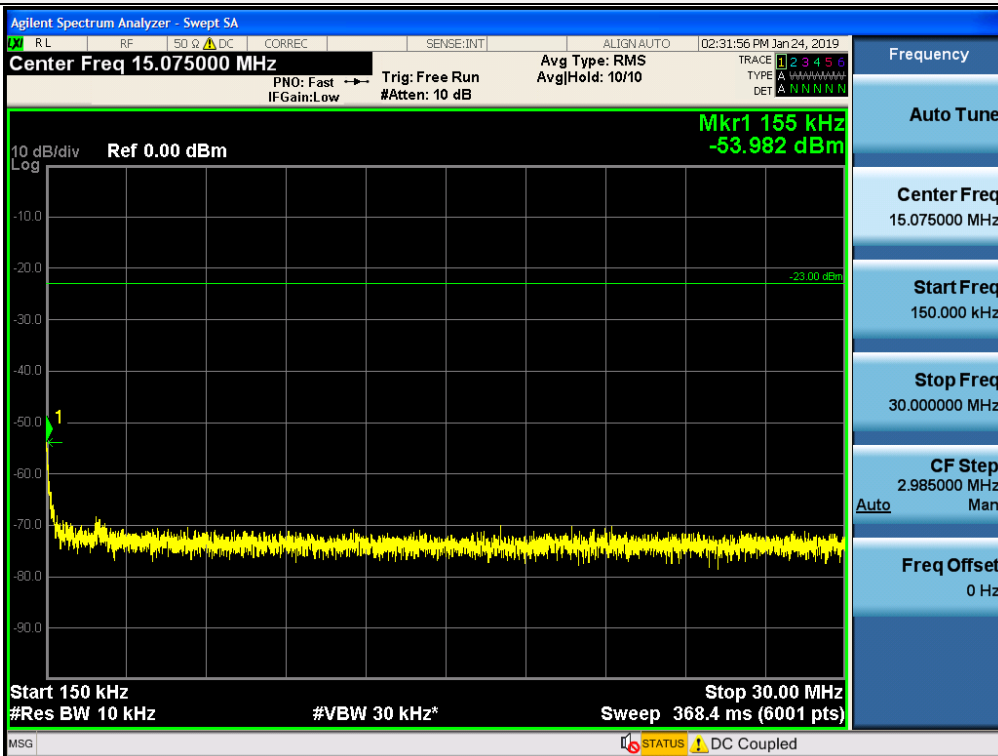

Spurious / PS Broadband / Downlink / LTE 5 MHz / Middle / 150 kHz ~ 30 MHz