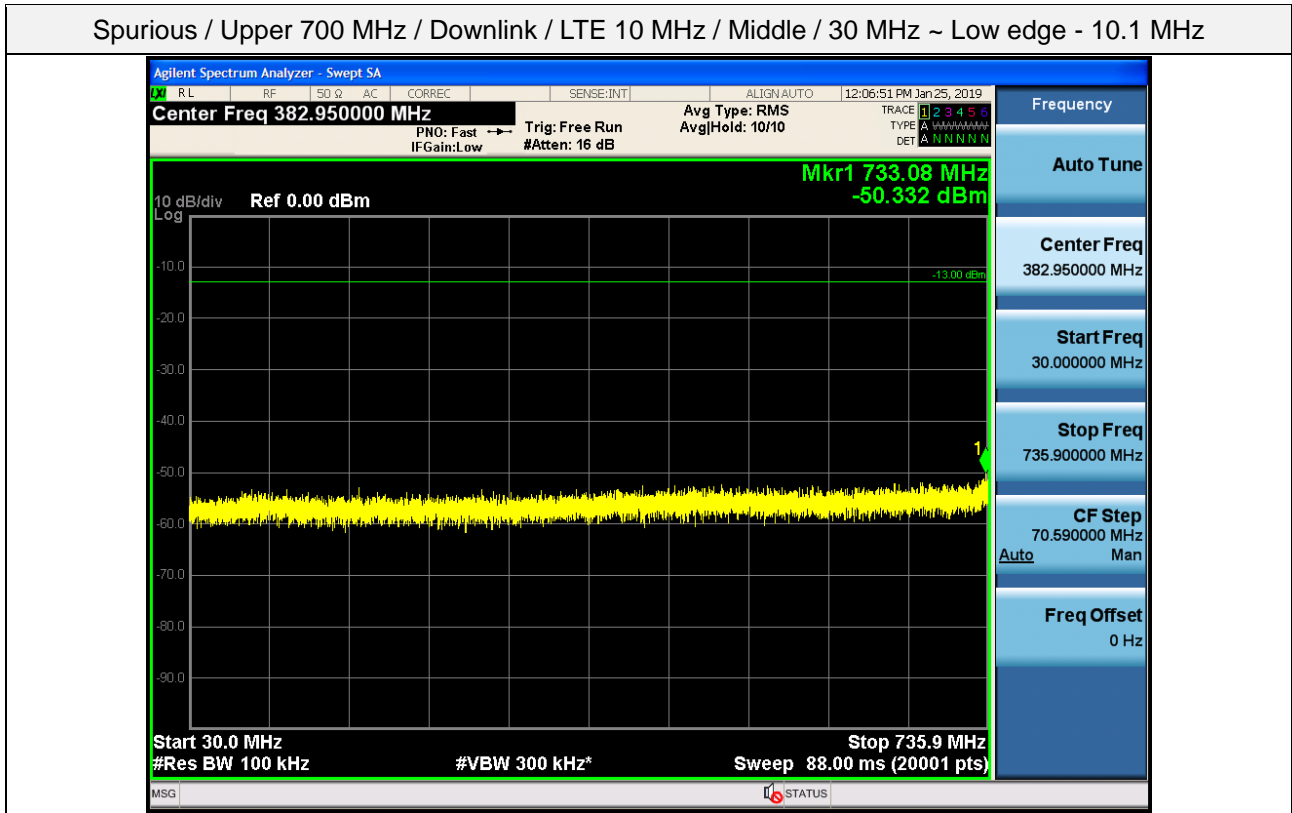

Spurious / Upper 700 MHz / Downlink / LTE 10 MHz / Low / 1 559 MHz ~ 1 573 MHz (700 Hz (1))

Spurious / Upper 700 MHz / Downlink / LTE 10 MHz / Low / 1 573 MHz ~ 1 587 MHz (700 Hz (2))

Spurious / Upper 700 MHz / Downlink / LTE 10 MHz / Low / 1 587 MHz ~ 1 601 MHz (700 Hz (3))

Spurious / Upper 700 MHz / Downlink / LTE 10 MHz / Low / 1 601 MHz ~ 1 610 MHz (700 Hz (4))

Spurious / Upper 700 MHz / Downlink / LTE 10 MHz / Middle / 9 kHz ~ 150 kHz

Spurious / Upper 700 MHz / Downlink / LTE 10 MHz / Middle / 150 kHz ~ 30 MHz

Spurious / Upper 700 MHz / Downlink / LTE 10 MHz / Middle / 30 MHz ~ Low edge - 10.1 MHz

Spurious / Upper 700 MHz / Downlink / LTE 10 MHz / Middle / Low edge - 10.1 MHz ~ Low edge - 100 kHz

Spurious / Upper 700 MHz / Downlink / LTE 10 MHz / Middle / High Edge + 100 kHz ~ High Edge + 10.1 MHz

Spurious / Upper 700 MHz / Downlink / LTE 10 MHz / Middle / High Edge + 10.1 MHz ~ 2 GHz

Spurious / Upper 700 MHz / Downlink / LTE 10 MHz / Middle / 2 GHz ~ 4 GHz

Spurious / Upper 700 MHz / Downlink / LTE 10 MHz / Middle / 4 GHz ~ 6 GHz