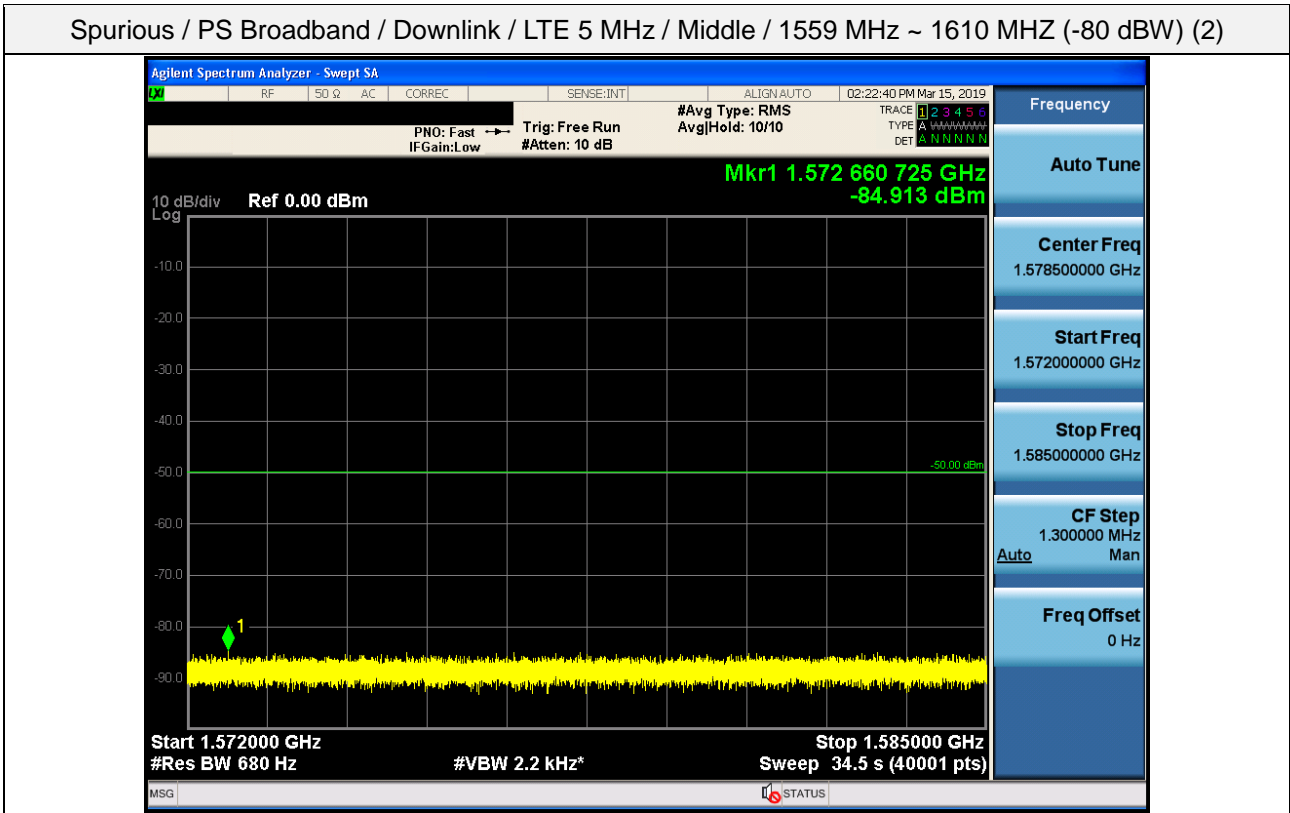

Spurious / PS Broadband / Downlink / LTE 5 MHz / Middle / 2 GHz ~ 4 GHz

Spurious / PS Broadband / Downlink / LTE 5 MHz / Middle / 4 GHz ~ 6 GHz

Spurious / PS Broadband / Downlink / LTE 5 MHz / Middle / 6 GHz ~ 8 GHz

Spurious / PS Broadband / Downlink / LTE 5 MHz / Middle / 769 MHz ~ 775 MHz

Spurious / PS Broadband / Downlink / LTE 5 MHz / Middle / 799 MHz ~ 805 MHz

Spurious / PS Broadband / Downlink / LTE 5 MHz / Middle / 1559 MHz ~ 1610 MHz (-70 dBW)

Spurious / PS Broadband / Downlink / LTE 5 MHz / Middle / 1559 MHz ~ 1610 MHz (-80 dBW) (1)

Spurious / PS Broadband / Downlink / LTE 5 MHz / Middle / 1559 MHz ~ 1610 MHz (-80 dBW) (2)

Spurious / PS Broadband / Downlink / LTE 5 MHz / Middle / 1559 MHz ~ 1610 MHz (-80 dBW) (3)