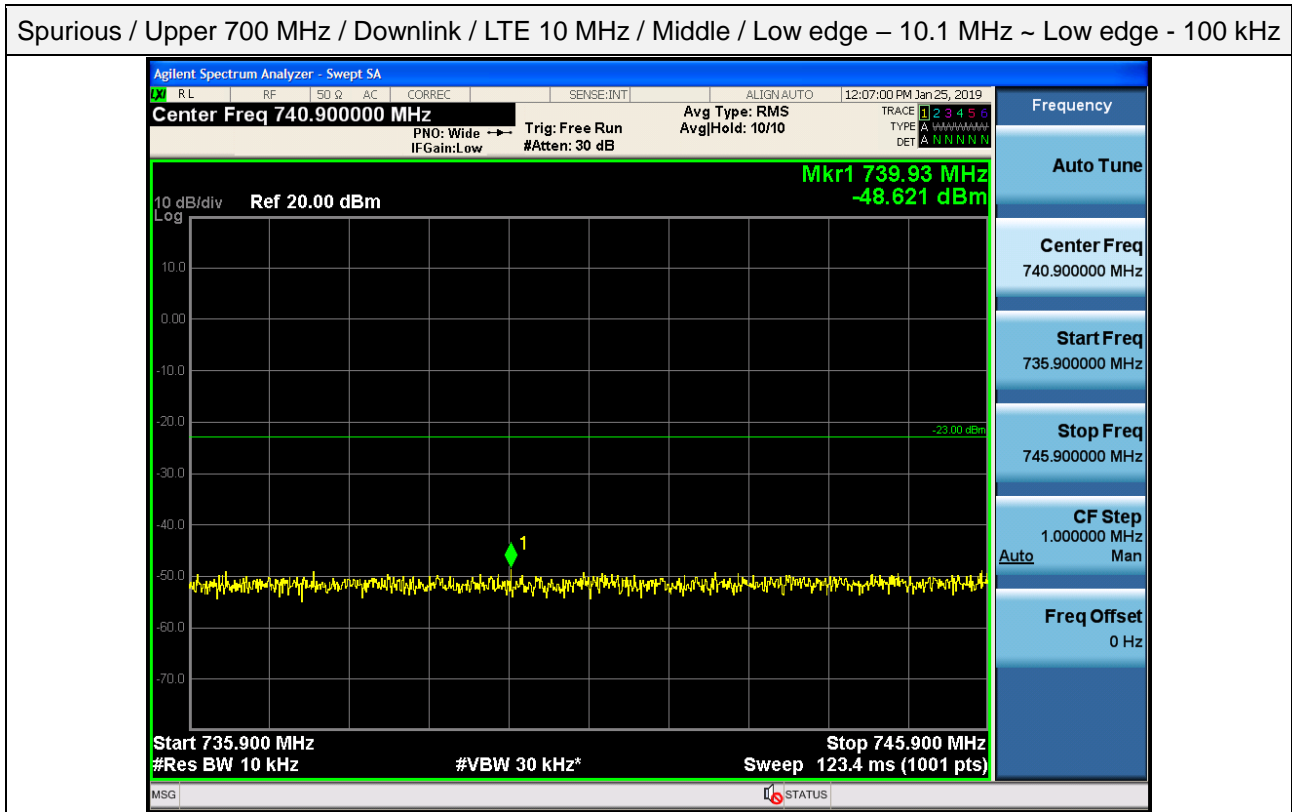

Spurious / Upper 700 MHz / Downlink / LTE 10 MHz / Low / 1 559 MHz ~ 1 573 MHz (700 Hz (1))

Spurious / Upper 700 MHz / Downlink / LTE 10 MHz / Low / 1 573 MHz ~ 1 587 MHz (700 Hz (2))

Spurious / Upper 700 MHz / Downlink / LTE 10 MHz / Low / 1 587 MHz ~ 1 601 MHz (700 Hz (3))

Spurious / Upper 700 MHz / Downlink / LTE 10 MHz / Low / 1 601 MHz ~ 1 610 MHz (700 Hz (4))

Spurious / Upper 700 MHz / Downlink / LTE 10 MHz / Middle / 9 kHz ~ 150 kHz

Spurious / Upper 700 MHz / Downlink / LTE 10 MHz / Middle / 150 kHz ~ 30 MHz

Spurious / Upper 700 MHz / Downlink / LTE 10 MHz / Middle / 30 MHz ~ Low edge - 10.1 MHz

Spurious / Upper 700 MHz / Downlink / LTE 10 MHz / Middle / Low edge - 10.1 MHz ~ Low edge - 100 kHz

Spurious / Upper 700 MHz / Downlink / LTE 10 MHz / Middle / High Edge + 100 kHz ~ High Edge + 10.1 MHz

Spurious / Upper 700 MHz / Downlink / LTE 10 MHz / Middle / High Edge + 10.1 MHz ~ 2 GHz

Spurious / Upper 700 MHz / Downlink / LTE 10 MHz / Middle / 2 GHz ~ 4 GHz

Spurious / Upper 700 MHz / Downlink / LTE 10 MHz / Middle / 4 GHz ~ 6 GHz