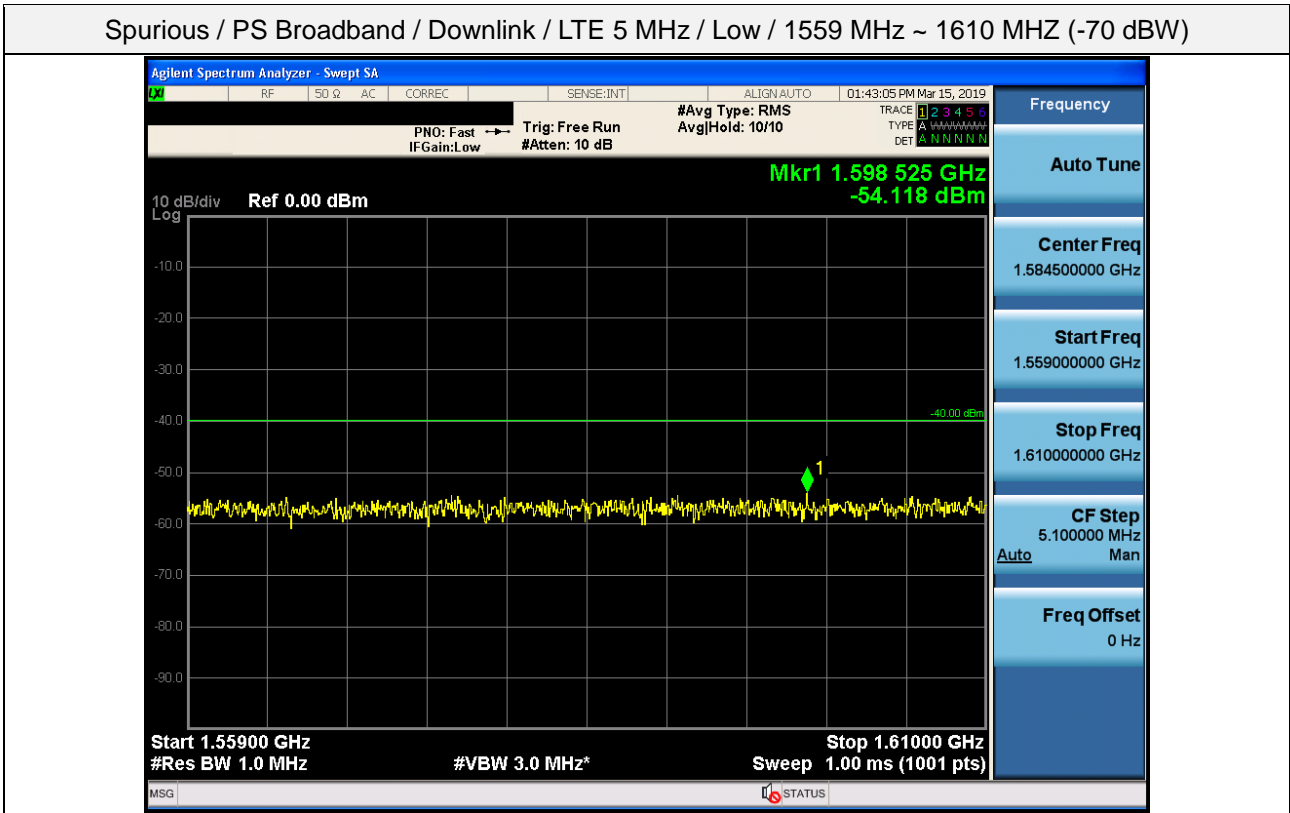

Spurious / PS Broadband / Downlink / LTE 5 MHz / Low / Low edge – 10.1 MHz ~ Low edge - 100 kHz

Spurious / PS Broadband / Downlink / LTE 5 MHz / Low / High Edge + 100 kHz ~ High Edge + 10.1 MHz

Spurious / PS Broadband / Downlink / LTE 5 MHz / Low / High Edge + 10.1 MHz ~ 2 GHz

Spurious / PS Broadband / Downlink / LTE 5 MHz / Low / 2 GHz ~ 4 GHz

Spurious / PS Broadband / Downlink / LTE 5 MHz / Low / 4 GHz ~ 6 GHz

Spurious / PS Broadband / Downlink / LTE 5 MHz / Low / 769 MHz ~ 775 MHz

Spurious / PS Broadband / Downlink / LTE 5 MHz / Low / 799 MHz ~ 805 MHz

Spurious / PS Broadband / Downlink / LTE 5 MHz / Low / 1559 MHz ~ 1610 MHz (-70 dBW)

Spurious / PS Broadband / Downlink / LTE 5 MHz / Low / 1559 MHz ~ 1610 MHz (-80 dBW) (1)

Spurious / PS Broadband / Downlink / LTE 5 MHz / Low / 1559 MHz ~ 1610 MHz (-80 dBW) (2)

Spurious / PS Broadband / Downlink / LTE 5 MHz / Low / 1559 MHz ~ 1610 MHz (-80 dBW) (3)

Spurious / PS Broadband / Downlink / LTE 5 MHz / Low / 1559 MHz ~ 1610 MHz (-80 dBW) (4)