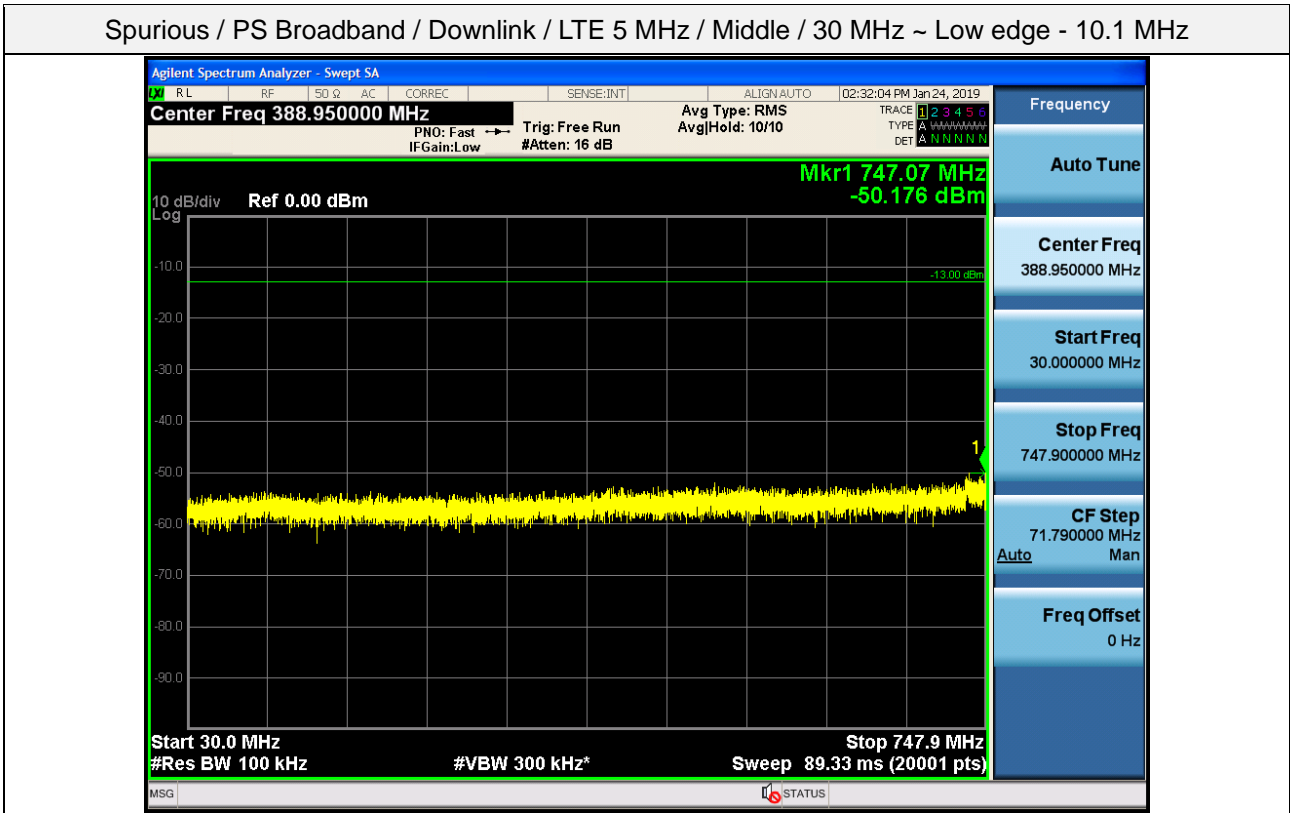

Spurious / PS Broadband / Downlink / LTE 5 MHz / Low / 799 MHz ~ 805 MHz

Spurious / PS Broadband / Downlink / LTE 5 MHz / Low / 1559 MHz ~ 1610 MHz (-70 dBW)

Spurious / PS Broadband / Downlink / LTE 5 MHz / Low / 1559 MHz ~ 1610 MHz (-80 dBW) (1)

Spurious / PS Broadband / Downlink / LTE 5 MHz / Low / 1559 MHz ~ 1610 MHz (-80 dBW) (2)

Spurious / PS Broadband / Downlink / LTE 5 MHz / Low / 1559 MHz ~ 1610 MHz (-80 dBW) (3)

Spurious / PS Broadband / Downlink / LTE 5 MHz / Low / 1559 MHz ~ 1610 MHz (-80 dBW) (4)

Spurious / PS Broadband / Downlink / LTE 5 MHz / Middle / 9 kHz ~ 150 kHz

Spurious / PS Broadband / Downlink / LTE 5 MHz / Middle / 150 kHz ~ 30 MHz

Spurious / PS Broadband / Downlink / LTE 5 MHz / Middle / 30 MHz ~ Low edge - 10.1 MHz

Spurious / PS Broadband / Downlink / LTE 5 MHz / Middle / Low edge – 10.1 MHz ~ Low edge - 100 kHz

Spurious / PS Broadband / Downlink / LTE 5 MHz / Middle / High Edge + 100 kHz ~ High Edge + 10.1 MHz

Spurious / PS Broadband / Downlink / LTE 5 MHz / Middle / High Edge + 10.1 MHz ~ 2 GHz