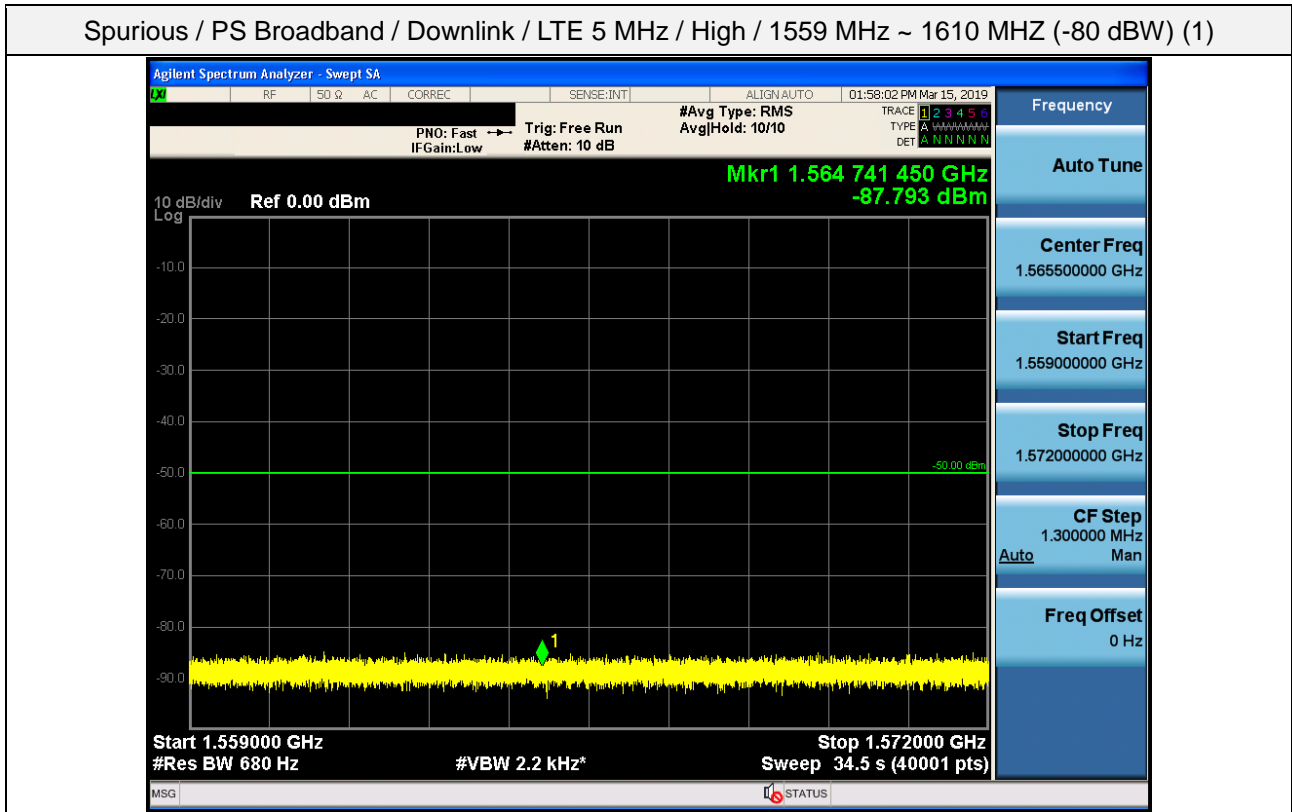

Spurious / PS Broadband / Downlink / LTE 5 MHz / High / 30 MHz ~ Low edge - 10.1 MHz

Spurious / PS Broadband / Downlink / LTE 5 MHz / High / Low edge - 10.1 MHz ~ Low edge - 100 kHz

Spurious / PS Broadband / Downlink / LTE 5 MHz / High / High Edge + 100 kHz ~ High Edge + 10.1 MHz

Spurious / PS Broadband / Downlink / LTE 5 MHz / High / High Edge + 10.1 MHz ~ 2 GHz

Spurious / PS Broadband / Downlink / LTE 5 MHz / High / 2 GHz ~ 4 GHz

Spurious / PS Broadband / Downlink / LTE 5 MHz / High / 4 GHz ~ 6 GHz

Spurious / PS Broadband / Downlink / LTE 5 MHz / High / 769 MHz ~ 775 MHz

Spurious / PS Broadband / Downlink / LTE 5 MHz / High / 799 MHz ~ 805 MHz

Spurious / PS Broadband / Downlink / LTE 5 MHz / High / 1559 MHz ~ 1610 MHz (-70 dBW)

Spurious / PS Broadband / Downlink / LTE 5 MHz / High / 1559 MHz ~ 1610 MHz (-80 dBW) (1)

Spurious / PS Broadband / Downlink / LTE 5 MHz / High / 1559 MHz ~ 1610 MHz (-80 dBW) (2)

Spurious / PS Broadband / Downlink / LTE 5 MHz / High / 1559 MHz ~ 1610 MHz (-80 dBW) (3)