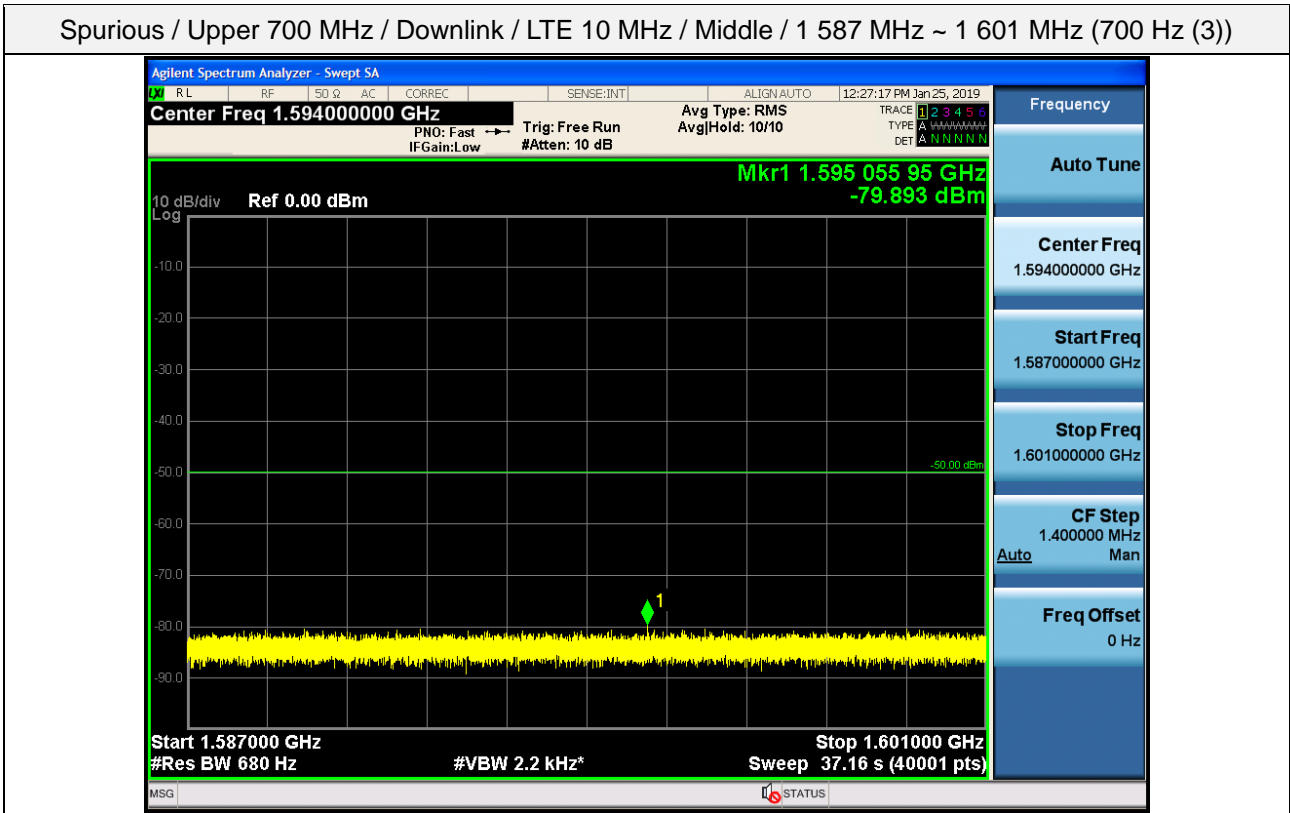

Spurious / Upper 700 MHz / Downlink / LTE 10 MHz / Middle / 6 GHz ~ 8 GHz

Spurious / Upper 700 MHz / Downlink / LTE 10 MHz / Middle / 763 MHz ~ 775 MHz

Spurious / Upper 700 MHz / Downlink / LTE 10 MHz / Middle / 793 MHz ~ 805 GHz

Spurious / Upper 700 MHz / Downlink / LTE 10 MHz / Middle / 1 559 MHz ~ 1610 MHz (1 MHz)

Spurious / Upper 700 MHz / Downlink / LTE 10 MHz / Middle / 1 559 MHz ~ 1 573 MHz (700 Hz (1))

Spurious / Upper 700 MHz / Downlink / LTE 10 MHz / Middle / 1 573 MHz ~ 1 587 MHz (700 Hz (2))

Spurious / Upper 700 MHz / Downlink / LTE 10 MHz / Middle / 1 587 MHz ~ 1 601 MHz (700 Hz (3))

Spurious / Upper 700 MHz / Downlink / LTE 10 MHz / Middle / 1 601 MHz ~ 1 610 MHz (700 Hz (4))

Spurious / Upper 700 MHz / Downlink / LTE 10 MHz / High / 9 kHz ~ 150 kHz

Spurious / Upper 700 MHz / Downlink / LTE 10 MHz / High / 150 kHz ~ 30 MHz

Spurious / Upper 700 MHz / Downlink / LTE 10 MHz / High / 30 MHz ~ Low edge - 10.1 MHz

Spurious / Upper 700 MHz / Downlink / LTE 10 MHz / High / Low edge - 10.1 MHz ~ Low edge - 100 kHz