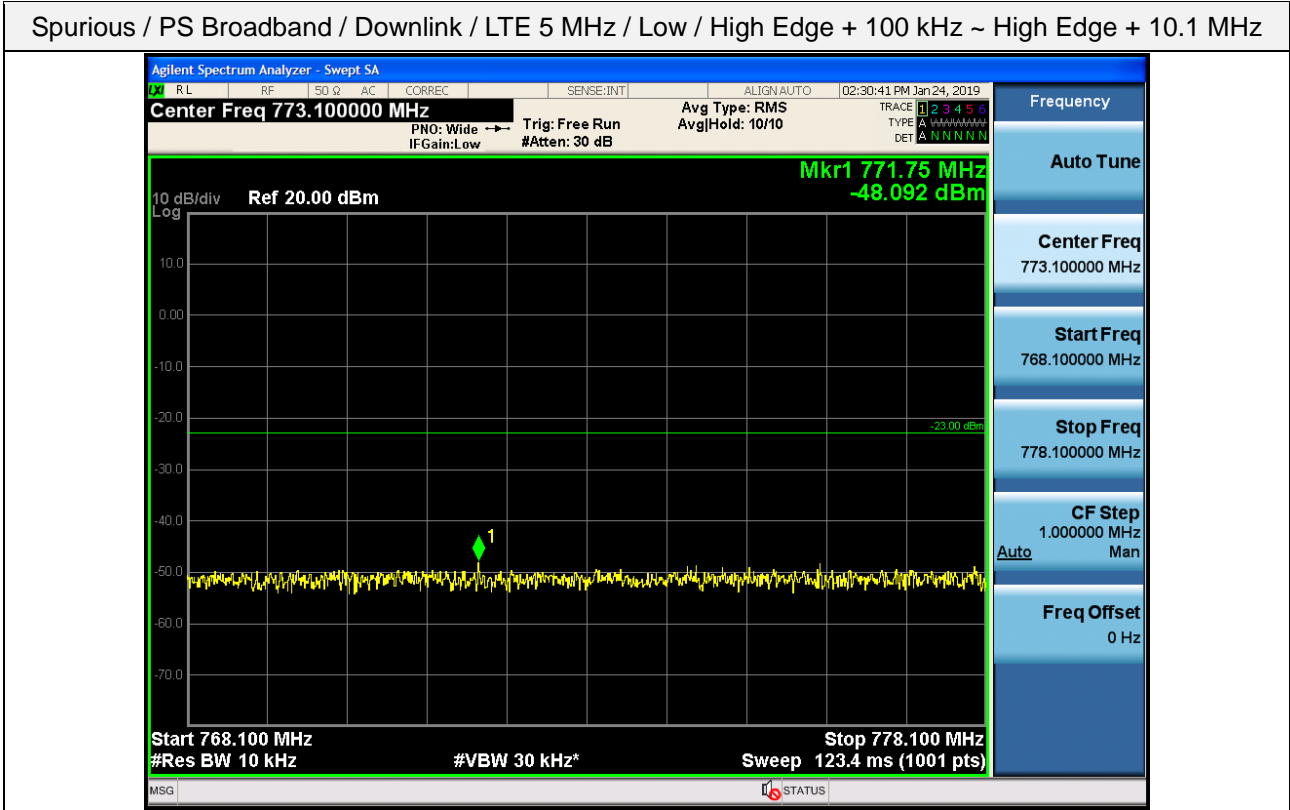

Spurious / Upper 700 MHz / Downlink / LTE 10 MHz / High / 1 573 MHz ~ 1 587 MHz (700 Hz (2))

Spurious / Upper 700 MHz / Downlink / LTE 10 MHz / High / 1 587 MHz ~ 1 601 MHz (700 Hz (3))

Spurious / Upper 700 MHz / Downlink / LTE 10 MHz / High / 1 601 MHz ~ 1 610 MHz (700 Hz (4))

Spurious / PS Broadband / Downlink / LTE 5 MHz / Low / 9 kHz ~ 150 kHz

Spurious / PS Broadband / Downlink / LTE 5 MHz / Low / 150 kHz ~ 30 MHz

Spurious / PS Broadband / Downlink / LTE 5 MHz / Low / 30 MHz ~ Low edge – 10.1 MHz

Spurious / PS Broadband / Downlink / LTE 5 MHz / Low / Low edge – 10.1 MHz ~ Low edge - 100 kHz

Spurious / PS Broadband / Downlink / LTE 5 MHz / Low / High Edge + 100 kHz ~ High Edge + 10.1 MHz

Spurious / PS Broadband / Downlink / LTE 5 MHz / Low / High Edge + 10.1 MHz ~ 2 GHz