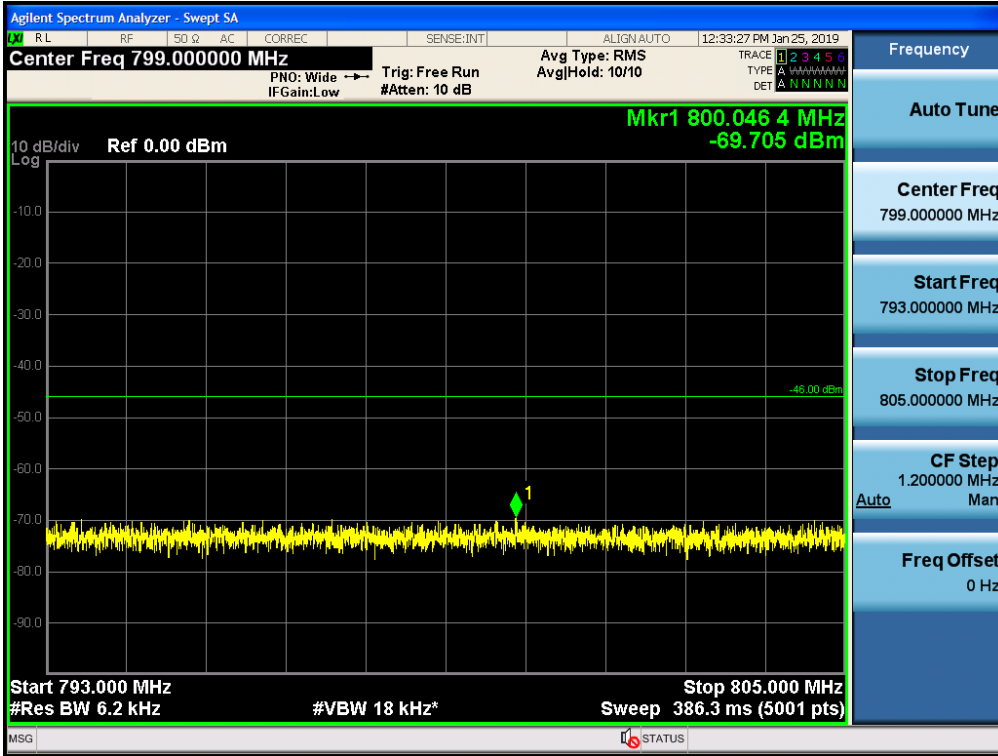

Spurious / Upper 700 MHz / Downlink / LTE 10 MHz / High / High Edge + 100 kHz ~ High Edge + 10.1 MHz

Spurious / Upper 700 MHz / Downlink / LTE 10 MHz / High / High Edge + 10.1 MHz ~ 2 GHz

Spurious / Upper 700 MHz / Downlink / LTE 10 MHz / High / 2 GHz ~ 4 GHz

Spurious / Upper 700 MHz / Downlink / LTE 10 MHz / High / 4 GHz ~ 6 GHz

Spurious / Upper 700 MHz / Downlink / LTE 10 MHz / High / 6 GHz ~ 8 GHz

Spurious / Upper 700 MHz / Downlink / LTE 10 MHz / High / 763 MHz ~ 775 MHz

Spurious / Upper 700 MHz / Downlink / LTE 10 MHz / High / 793 MHz ~ 805 GHz

Spurious / Upper 700 MHz / Downlink / LTE 10 MHz / High / 1 559 MHz ~ 1610 MHz (1 MHz)

Spurious / Upper 700 MHz / Downlink / LTE 10 MHz / High / 1 559 MHz ~ 1 573 MHz (700 Hz (1))

Spurious / Upper 700 MHz / Downlink / LTE 10 MHz / High / 1 573 MHz ~ 1 587 MHz (700 Hz (2))

Spurious / Upper 700 MHz / Downlink / LTE 10 MHz / High / 1 587 MHz ~ 1 601 MHz (700 Hz (3))

Spurious / Upper 700 MHz / Downlink / LTE 10 MHz / High / 1 601 MHz ~ 1 610 MHz (700 Hz (4))