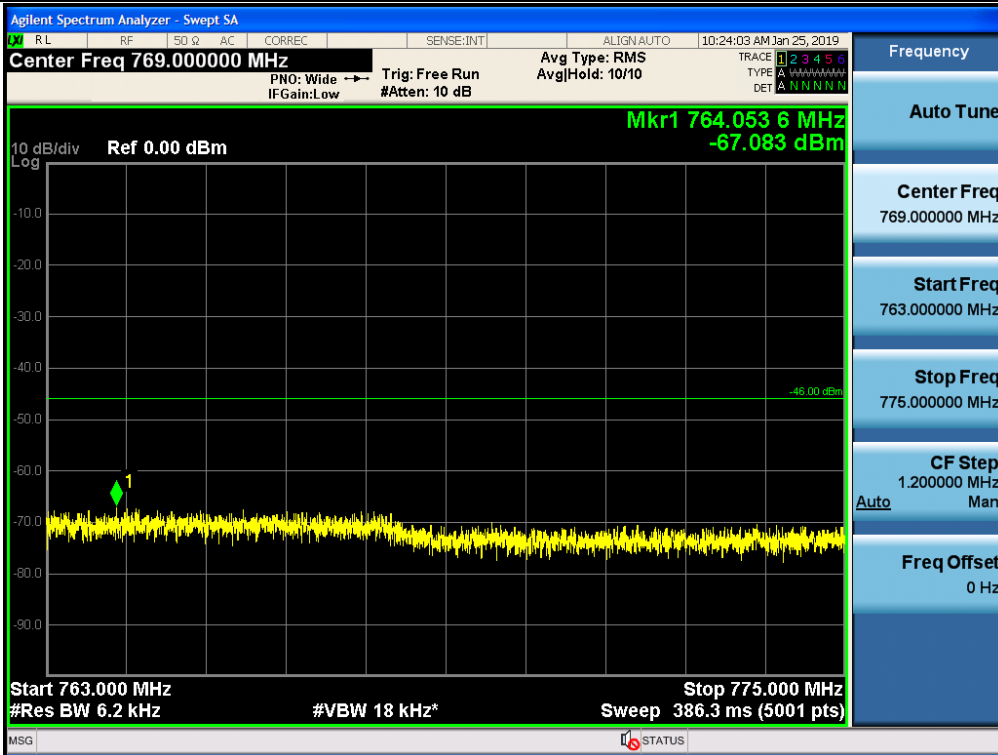

Spurious / Upper 700 MHz / Downlink / LTE 5 MHz / Low / Low edge -10.1 MHz ~ Low edge - 100 kHz

Spurious / Upper 700 MHz / Downlink / LTE 5 MHz / Low / High Edge + 100 kHz ~ High Edge + 10.1 MHz

Spurious / Upper 700 MHz / Downlink / LTE 5 MHz / Low / High Edge + 10.1 MHz ~ 2 GHz

Spurious / Upper 700 MHz / Downlink / LTE 5 MHz / Low / 2 GHz ~ 4 GHz

Spurious / Upper 700 MHz / Downlink / LTE 5 MHz / Low / 4 GHz ~ 6 GHz

Spurious / Upper 700 MHz / Downlink / LTE 5 MHz / Low / 6 GHz ~ 8 GHz

Spurious / Upper 700 MHz / Downlink / LTE 5 MHz / Low / 763 MHz ~ 775 MHz

Spurious / Upper 700 MHz / Downlink / LTE 5 MHz / Low / 793 MHz ~ 805 GHz

Spurious / Upper 700 MHz / Downlink / LTE 5 MHz / Low / 1 559 MHz ~ 1610 MHz (1 MHz)

Spurious / Upper 700 MHz / Downlink / LTE 5 MHz / Low / 1 559 MHz ~ 1 573 MHz (700 Hz (1))

Spurious / Upper 700 MHz / Downlink / LTE 5 MHz / Low / 1 573 MHz ~ 1 587 MHz (700 Hz (2))

Spurious / Upper 700 MHz / Downlink / LTE 5 MHz / Low / 1 587 MHz ~ 1 601 MHz (700 Hz (3))