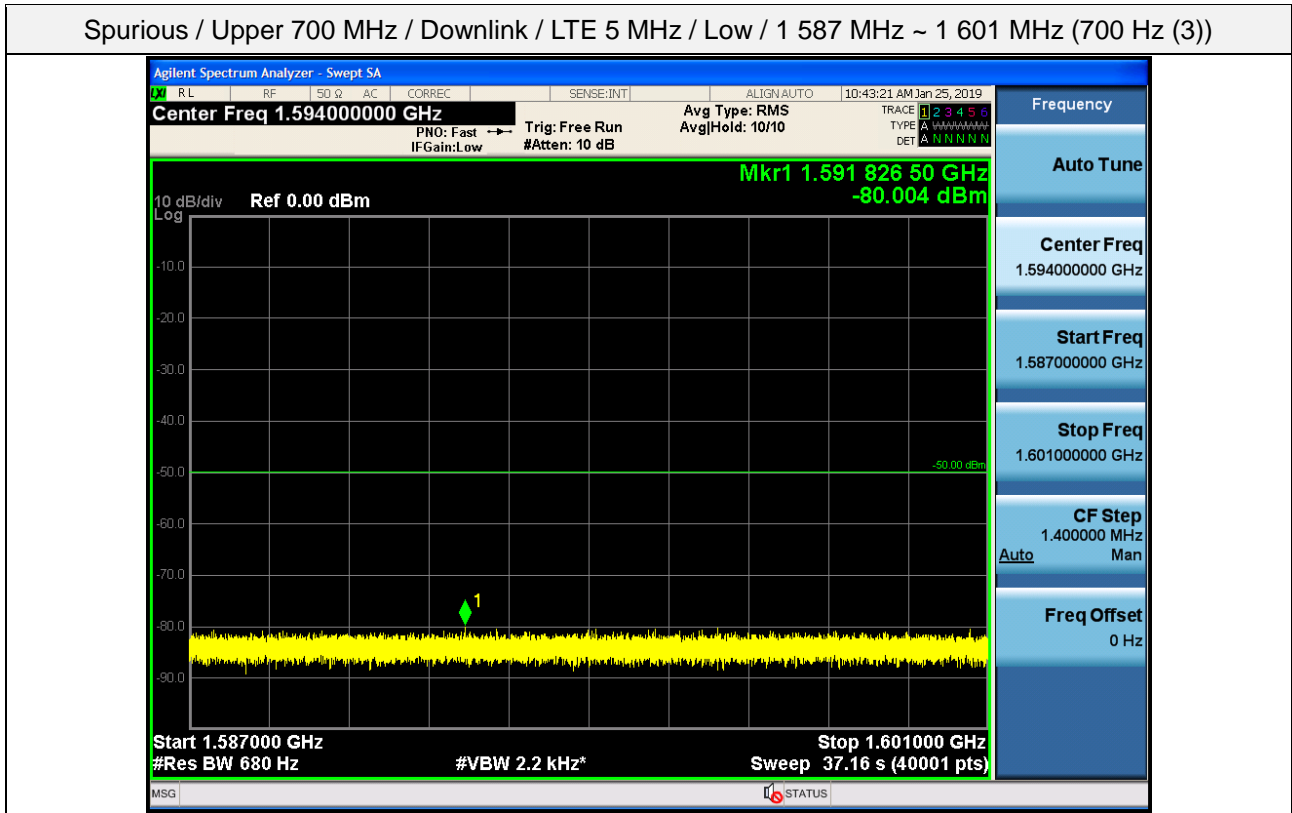

Spurious / Upper 700 MHz / Downlink / LTE 5 MHz / Low / Low edge -10.1 MHz ~ Low edge - 100 kHz

Spurious / Upper 700 MHz / Downlink / LTE 5 MHz / Low / High Edge + 100 kHz ~ High Edge + 10.1 MHz

Spurious / Upper 700 MHz / Downlink / LTE 5 MHz / Low / High Edge + 10.1 MHz ~ 2 GHz

Spurious / Upper 700 MHz / Downlink / LTE 5 MHz / Low / 2 GHz ~ 4 GHz

Spurious / Upper 700 MHz / Downlink / LTE 5 MHz / Low / 4 GHz ~ 6 GHz

Spurious / Upper 700 MHz / Downlink / LTE 5 MHz / Low / 6 GHz ~ 8 GHz

Spurious / Upper 700 MHz / Downlink / LTE 5 MHz / Low / 763 MHz ~ 775 MHz

Spurious / Upper 700 MHz / Downlink / LTE 5 MHz / Low / 793 MHz ~ 805 GHz

Spurious / Upper 700 MHz / Downlink / LTE 5 MHz / Low / 1 559 MHz ~ 1610 MHz (1 MHz)

Spurious / Upper 700 MHz / Downlink / LTE 5 MHz / Low / 1 559 MHz ~ 1 573 MHz (700 Hz (1))

Spurious / Upper 700 MHz / Downlink / LTE 5 MHz / Low / 1 573 MHz ~ 1 587 MHz (700 Hz (2))

Spurious / Upper 700 MHz / Downlink / LTE 5 MHz / Low / 1 587 MHz ~ 1 601 MHz (700 Hz (3))