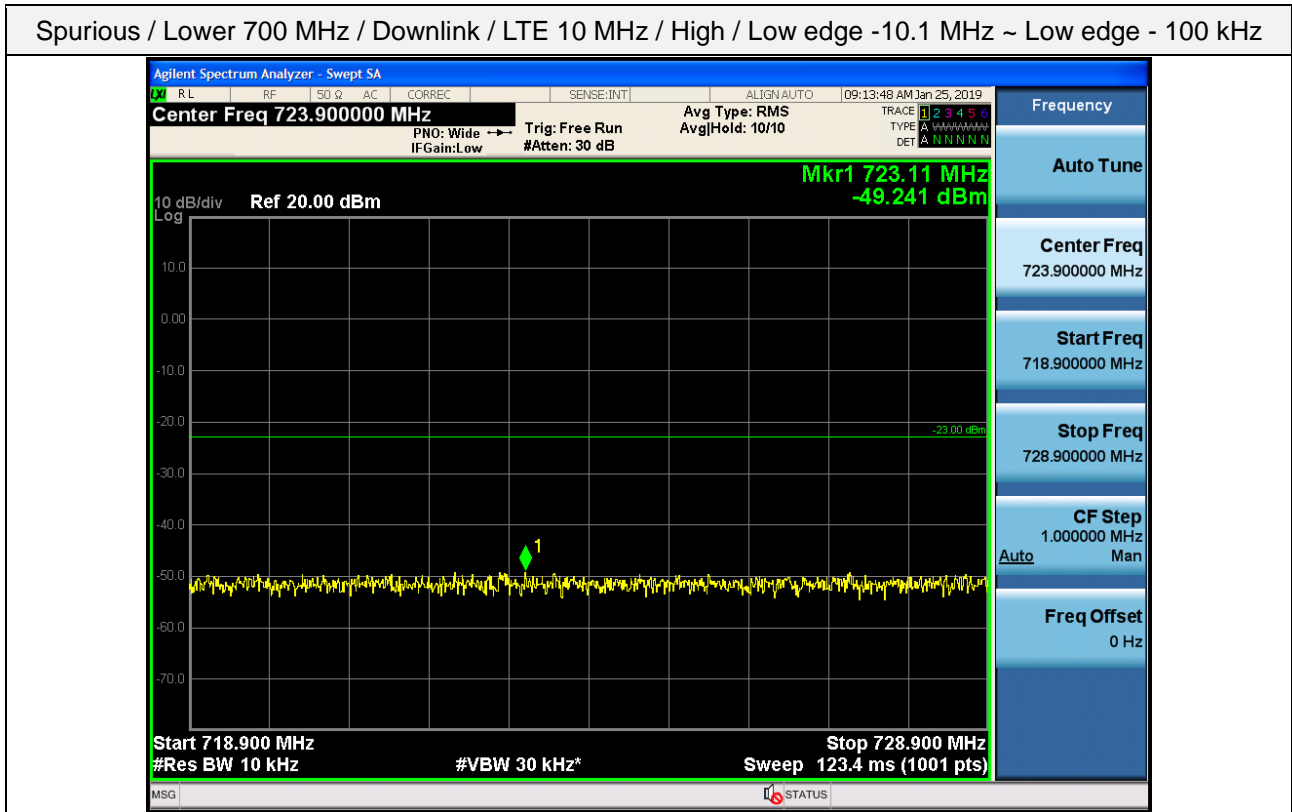

Spurious / Lower 700 MHz / Downlink / LTE 10 MHz / Middle / High Edge + 10.1 MHz ~ 2 GHz

Spurious / Lower 700 MHz / Downlink / LTE 10 MHz / Middle / 2 GHz ~ 4 GHz

Spurious / Lower 700 MHz / Downlink / LTE 10 MHz / Middle / 4 GHz ~ 6 GHz

Spurious / Lower 700 MHz / Downlink / LTE 10 MHz / High / 9 kHz ~ 150 kHz

Spurious / Lower 700 MHz / Downlink / LTE 10 MHz / High / 150 kHz ~ 30 MHz

Spurious / Lower 700 MHz / Downlink / LTE 10 MHz / High / 30 MHz ~ Low edge -10.1 MHz

Spurious / Lower 700 MHz / Downlink / LTE 10 MHz / High / Low edge -10.1 MHz ~ Low edge - 100 kHz

Spurious / Lower 700 MHz / Downlink / LTE 10 MHz / High / High Edge + 100 kHz ~ High Edge + 10.1 MHz

Spurious / Lower 700 MHz / Downlink / LTE 10 MHz / High / High Edge + 10.1 MHz ~ 2 GHz

Spurious / Lower 700 MHz / Downlink / LTE 10 MHz / High / 2 GHz ~ 4 GHz

Spurious / Lower 700 MHz / Downlink / LTE 10 MHz / High / 4 GHz ~ 6 GHz

Spurious / Lower 700 MHz / Downlink / LTE 10 MHz / High / 6 GHz ~ 8 GHz