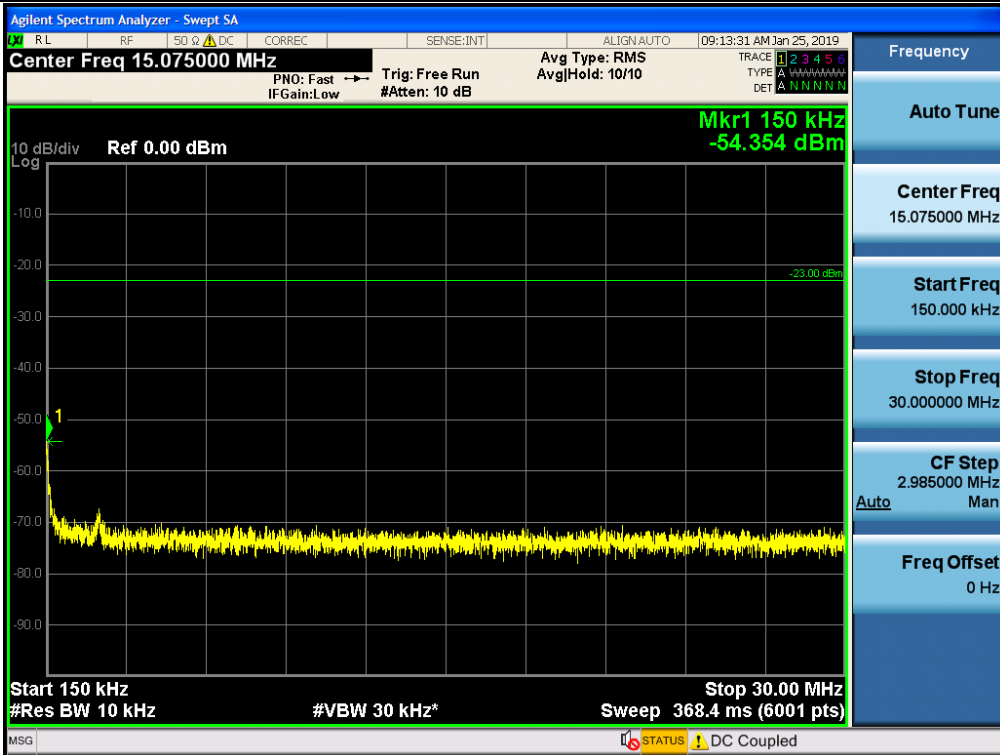

Spurious / Lower 700 MHz / Downlink / LTE 10 MHz / Middle / Low edge -10.1 MHz ~ Low edge - 100 kHz

Spurious / Lower 700 MHz / Downlink / LTE 10 MHz / Middle / High Edge + 100 kHz ~ High Edge + 10.1 MHz

Spurious / Lower 700 MHz / Downlink / LTE 10 MHz / Middle / High Edge + 10.1 MHz ~ 2 GHz

Spurious / Lower 700 MHz / Downlink / LTE 10 MHz / Middle / 2 GHz ~ 4 GHz

Spurious / Lower 700 MHz / Downlink / LTE 10 MHz / Middle / 4 GHz ~ 6 GHz

Spurious / Lower 700 MHz / Downlink / LTE 10 MHz / High / 9 kHz ~ 150 kHz

Spurious / Lower 700 MHz / Downlink / LTE 10 MHz / High / 150 kHz ~ 30 MHz

Spurious / Lower 700 MHz / Downlink / LTE 10 MHz / High / 30 MHz ~ Low edge -10.1 MHz

Spurious / Lower 700 MHz / Downlink / LTE 10 MHz / High / Low edge -10.1 MHz ~ Low edge - 100 kHz

Spurious / Lower 700 MHz / Downlink / LTE 10 MHz / High / High Edge + 100 kHz ~ High Edge + 10.1 MHz

Spurious / Lower 700 MHz / Downlink / LTE 10 MHz / High / High Edge + 10.1 MHz ~ 2 GHz