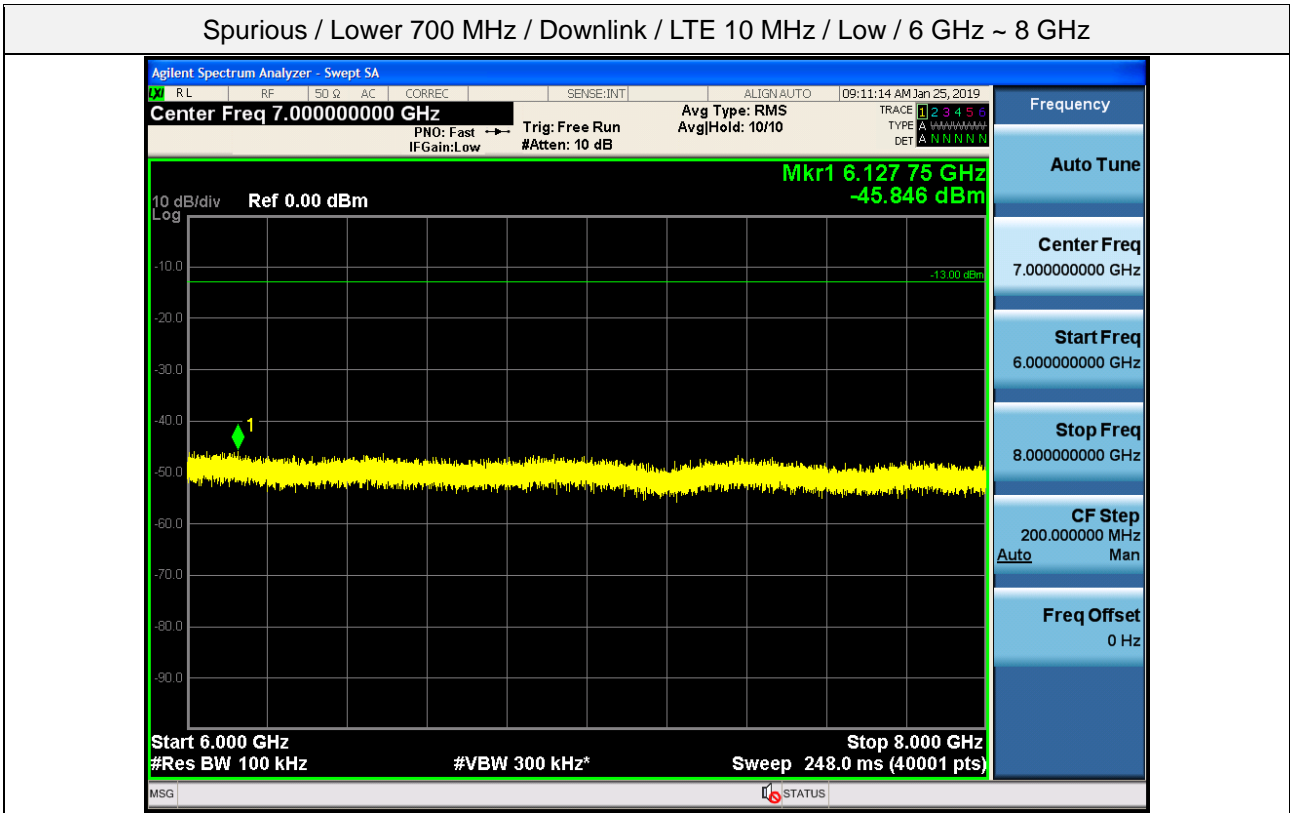

Spurious / Lower 700 MHz / Downlink / LTE 5 MHz / High / 4 GHz ~ 6 GHz

Spurious / Lower 700 MHz / Downlink / LTE 5 MHz / High / 6 GHz ~ 8 GHz

Spurious / Lower 700 MHz / Downlink / LTE 10 MHz / Low / 9 kHz ~ 150 kHz

Spurious / Lower 700 MHz / Downlink / LTE 10 MHz / Low / 150 kHz ~ 30 MHz

Spurious / Lower 700 MHz / Downlink / LTE 10 MHz / Low / 30 MHz ~ Low edge -10.1 MHz

Spurious / Lower 700 MHz / Downlink / LTE 10 MHz / Low / Low edge -10.1 MHz ~ Low edge - 100 kHz

Spurious / Lower 700 MHz / Downlink / LTE 10 MHz / Low / 2 GHz ~ 4 GHz

Spurious / Lower 700 MHz / Downlink / LTE 10 MHz / Low / 4 GHz ~ 6 GHz

Spurious / Lower 700 MHz / Downlink / LTE 10 MHz / Low / 6 GHz ~ 8 GHz