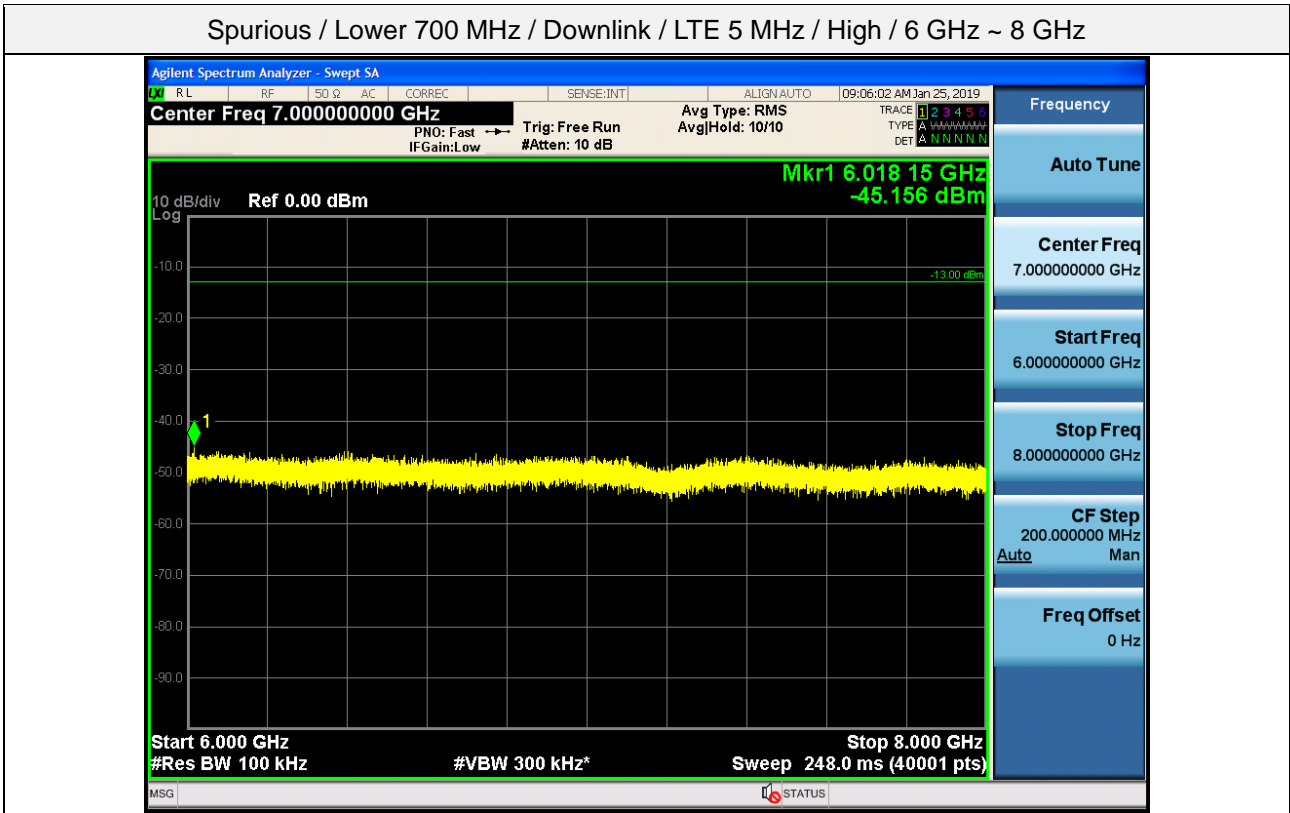

Spurious / Lower 700 MHz / Downlink / LTE 5 MHz / High / 150 kHz ~ 30 MHz

Spurious / Lower 700 MHz / Downlink / LTE 5 MHz / High / 30 MHz ~ Low edge -10.1 MHz

Spurious / Lower 700 MHz / Downlink / LTE 5 MHz / High / Low edge -10.1 MHz ~ Low edge - 100 kHz

Spurious / Lower 700 MHz / Downlink / LTE 5 MHz / High / High Edge + 100 kHz ~ High Edge + 10.1 MHz

Spurious / Lower 700 MHz / Downlink / LTE 5 MHz / High / High Edge + 10.1 MHz ~ 2 GHz

Spurious / Lower 700 MHz / Downlink / LTE 5 MHz / High / 2 GHz ~ 4 GHz

Spurious / Lower 700 MHz / Downlink / LTE 5 MHz / High / 4 GHz ~ 6 GHz

Spurious / Lower 700 MHz / Downlink / LTE 5 MHz / High / 6 GHz ~ 8 GHz

Spurious / Lower 700 MHz / Downlink / LTE 10 MHz / Low / 9 kHz ~ 150 kHz

Spurious / Lower 700 MHz / Downlink / LTE 10 MHz / Low / 150 kHz ~ 30 MHz

Spurious / Lower 700 MHz / Downlink / LTE 10 MHz / Low / 30 MHz ~ Low edge -10.1 MHz

Spurious / Lower 700 MHz / Downlink / LTE 10 MHz / Low / Low edge -10.1 MHz ~ Low edge - 100 kHz