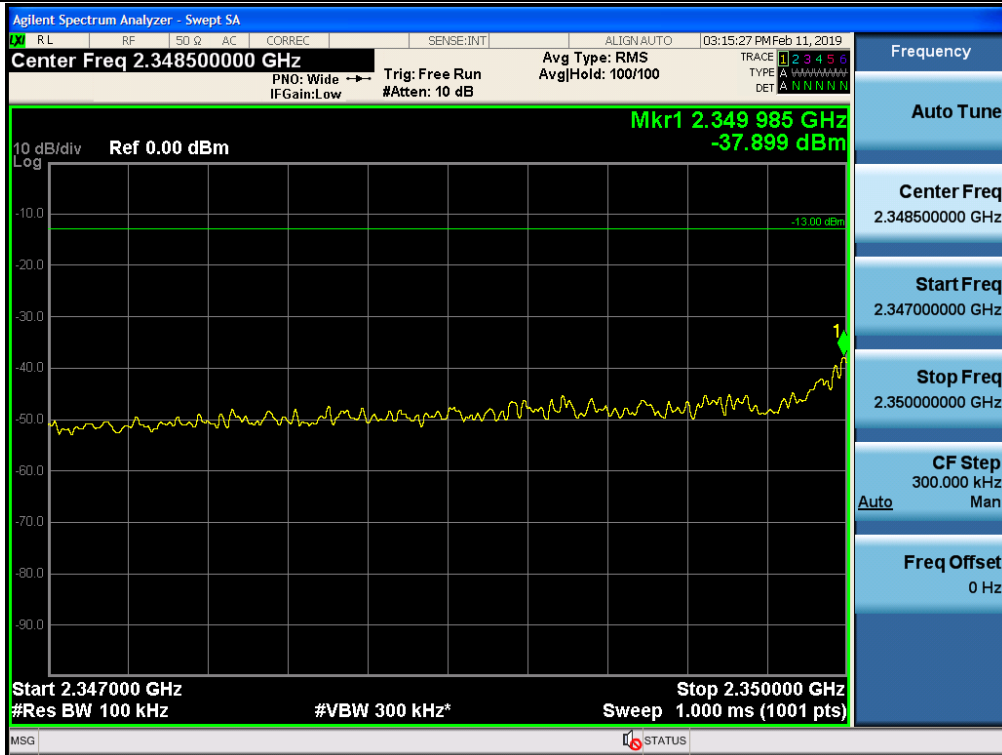

+3 dB above Out-of-band (single test signal) / AWS1+3 / Downlink / LTE 10 MHz / Lower

+3 dB above Out-of-band (single test signal) / AWS1+3 / Downlink / LTE 20 MHz / Upper

+3 dB above Out-of-band (single test signal) / AWS1+3 / Downlink / LTE 20 MHz / Lower

+3 dB above Out-of-band (single test signal) / WCS / Downlink / LTE 5 MHz / Upper

+3 dB above Out-of-band (single test signal) / WCS / Downlink / LTE 5 MHz / Lower

+3 dB above Out-of-band (single test signal) / WCS / Downlink / LTE 10 MHz / Upper

+3 dB above Out-of-band (single test signal) / WCS / Downlink / LTE 10 MHz / Lower

+3 dB above Out-of-band (single test signal) / BRS/EBS / Downlink / LTE 5 MHz (TDD) / Upper

+3 dB above Out-of-band (single test signal) / BRS/EBS / Downlink / LTE 5 MHz (TDD) / Lower