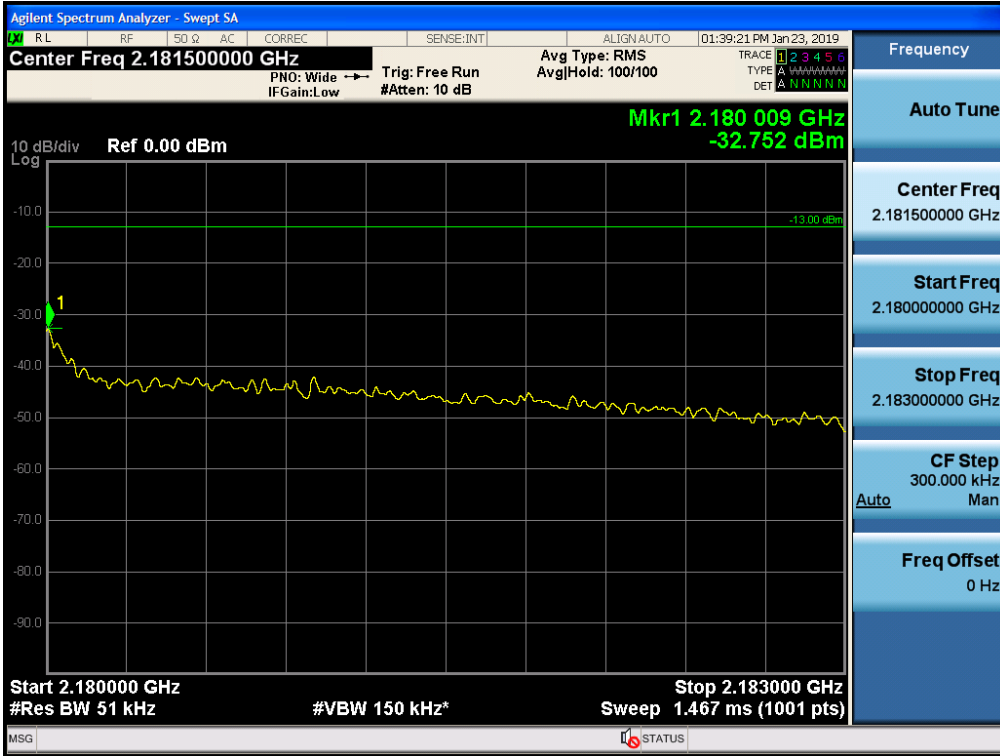

+3 dB above Out-of-band (single test signal) / Broadband PCS / Downlink / LTE 10 MHz / Lower

+3 dB above Out-of-band (single test signal) / Broadband PCS / Downlink / LTE 20 MHz / Upper

+3 dB above Out-of-band (single test signal) / Broadband PCS / Downlink / LTE 20 MHz / Lower

+3 dB above Out-of-band (single test signal) / AWS1+3 / Downlink / LTE 5 MHz / Upper

+3 dB above Out-of-band (single test signal) / AWS1+3 / Downlink / LTE 5 MHz / Lower

+3 dB above Out-of-band (single test signal) / AWS1+3 / Downlink / LTE 10 MHz / Upper

+3 dB above Out-of-band (single test signal) / AWS1+3 / Downlink / LTE 10 MHz / Lower

+3 dB above Out-of-band (single test signal) / AWS1+3 / Downlink / LTE 20 MHz / Upper

+3 dB above Out-of-band (single test signal) / AWS1+3 / Downlink / LTE 20 MHz / Lower