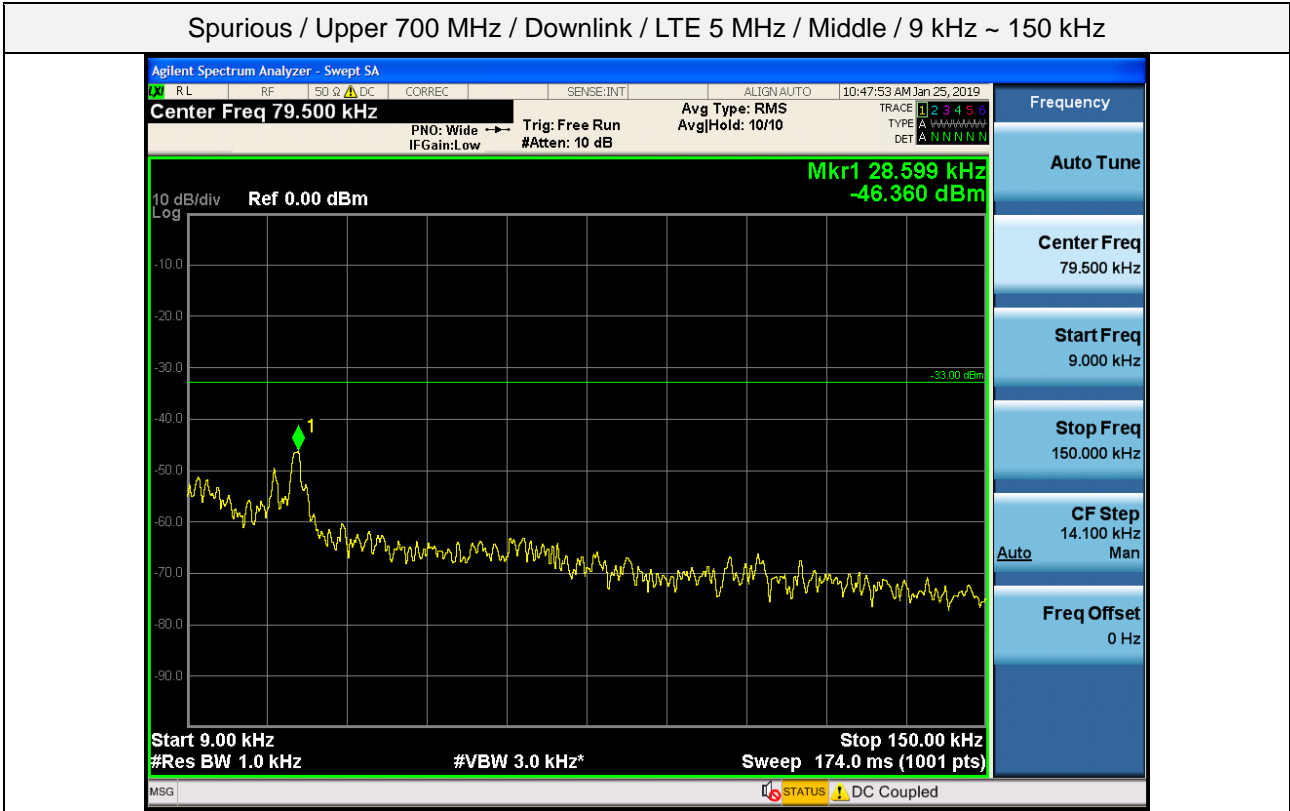

Spurious / Upper 700 MHz / Downlink / LTE 5 MHz / Low / 763 MHz ~ 775 MHz

Spurious / Upper 700 MHz / Downlink / LTE 5 MHz / Low / 793 MHz ~ 805 GHz

Spurious / Upper 700 MHz / Downlink / LTE 5 MHz / Low / 1 559 MHz ~ 1610 MHz (1 MHz)

Spurious / Upper 700 MHz / Downlink / LTE 5 MHz / Low / 1 559 MHz ~ 1 573 MHz (700 Hz (1))

Spurious / Upper 700 MHz / Downlink / LTE 5 MHz / Low / 1 573 MHz ~ 1 587 MHz (700 Hz (2))

Spurious / Upper 700 MHz / Downlink / LTE 5 MHz / Low / 1 587 MHz ~ 1 601 MHz (700 Hz (3))

Spurious / Upper 700 MHz / Downlink / LTE 5 MHz / Low / 1 601 MHz ~ 1 610 MHz (700 Hz (4))

Spurious / Upper 700 MHz / Downlink / LTE 5 MHz / Middle / 9 kHz ~ 150 kHz

Spurious / Upper 700 MHz / Downlink / LTE 5 MHz / Middle / 150 kHz ~ 30 MHz

Spurious / Upper 700 MHz / Downlink / LTE 5 MHz / Middle / 30 MHz ~ Low edge – 10.1 MHz

Spurious / Upper 700 MHz / Downlink / LTE 5 MHz / Middle / Low edge - 10.1 MHz ~ Low edge - 100 kHz

Spurious / Upper 700 MHz / Downlink / LTE 5 MHz / Middle / High Edge + 100 kHz ~ High Edge + 10 MHz