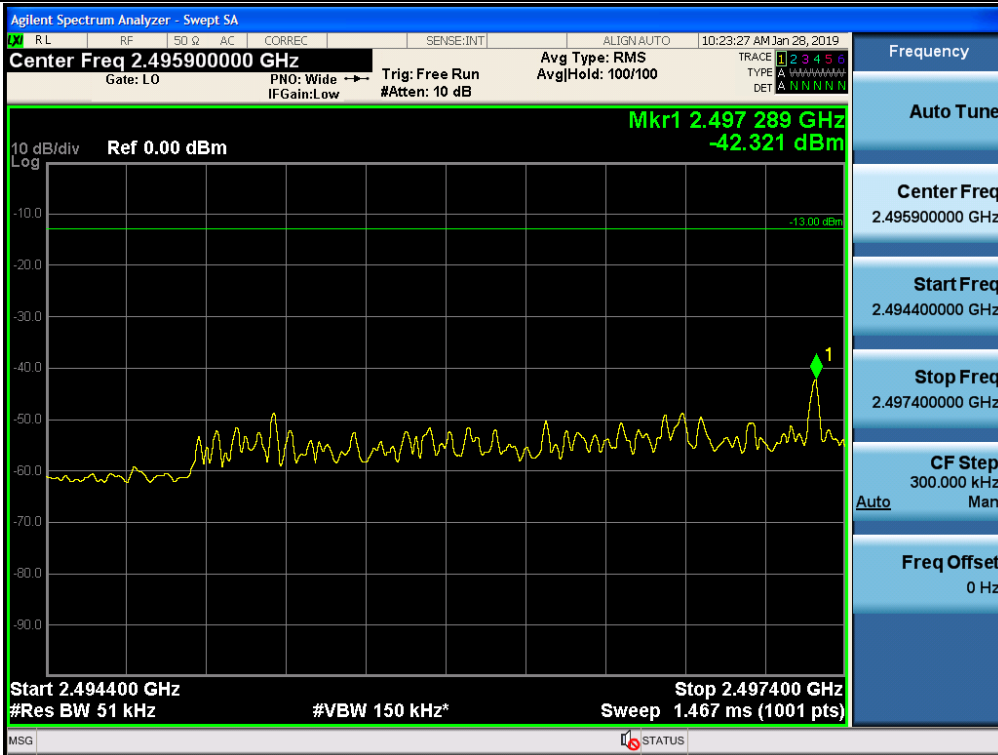

+3 dB above Out-of-band (single test signal) / AWS1+3 / Downlink / LTE 10 MHz / Lower

+3 dB above Out-of-band (single test signal) / AWS1+3 / Downlink / LTE 20 MHz / Upper

+3 dB above Out-of-band (single test signal) / AWS1+3 / Downlink / LTE 20 MHz / Lower

+3 dB above Out-of-band (single test signal) / WCS / Downlink / LTE 5 MHz / Upper

+3 dB above Out-of-band (single test signal) / WCS / Downlink / LTE 5 MHz / Lower

+3 dB above Out-of-band (single test signal) / WCS / Downlink / LTE 10 MHz / Upper

+3 dB above Out-of-band (single test signal) / WCS / Downlink / LTE 10 MHz / Lower

+3 dB above Out-of-band (single test signal) / BRS/EBS / Downlink / LTE 5 MHz (TDD) / Upper

+3 dB above Out-of-band (single test signal) / BRS/EBS / Downlink / LTE 5 MHz (TDD) / Lower