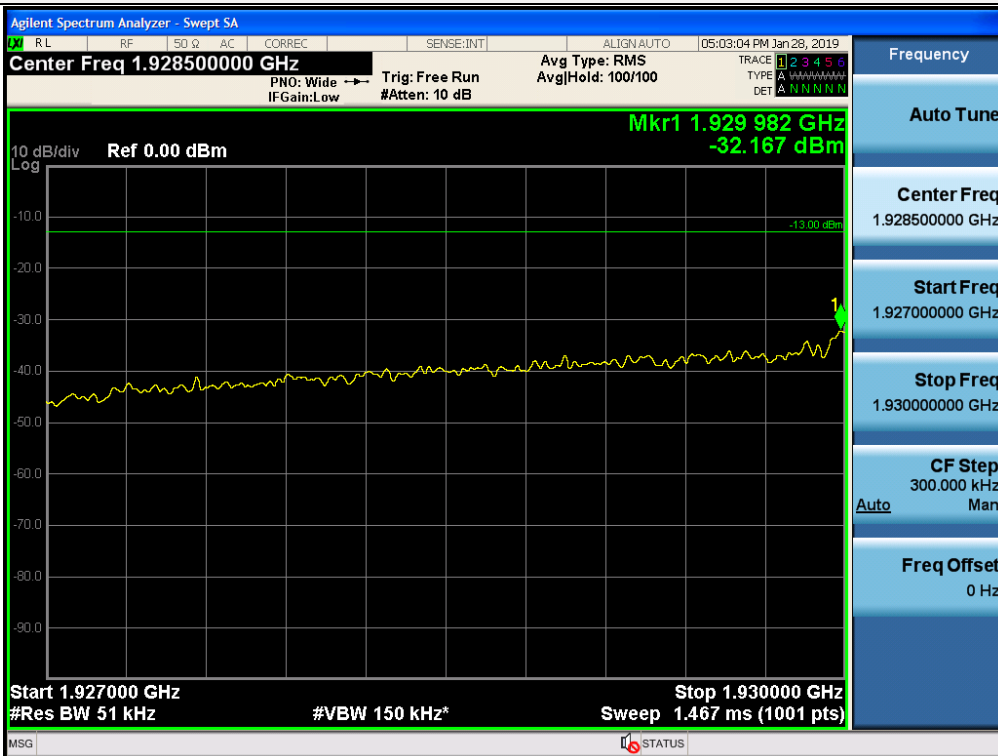

+3 dB above Out-of-band (single test signal) / Broadband PCS / Downlink / CDMA / Lower

+3 dB above Out-of-band (single test signal) / Broadband PCS / Downlink / WCDMA / Upper

+3 dB above Out-of-band (single test signal) / Broadband PCS / Downlink / WCDMA / Lower

+3 dB above Out-of-band (single test signal) / Broadband PCS / Downlink / LTE 5 MHz / Upper

+3 dB above Out-of-band (single test signal) / Broadband PCS / Downlink / LTE 5 MHz / Lower

+3 dB above Out-of-band (single test signal) / Broadband PCS / Downlink / LTE 10 MHz / Upper