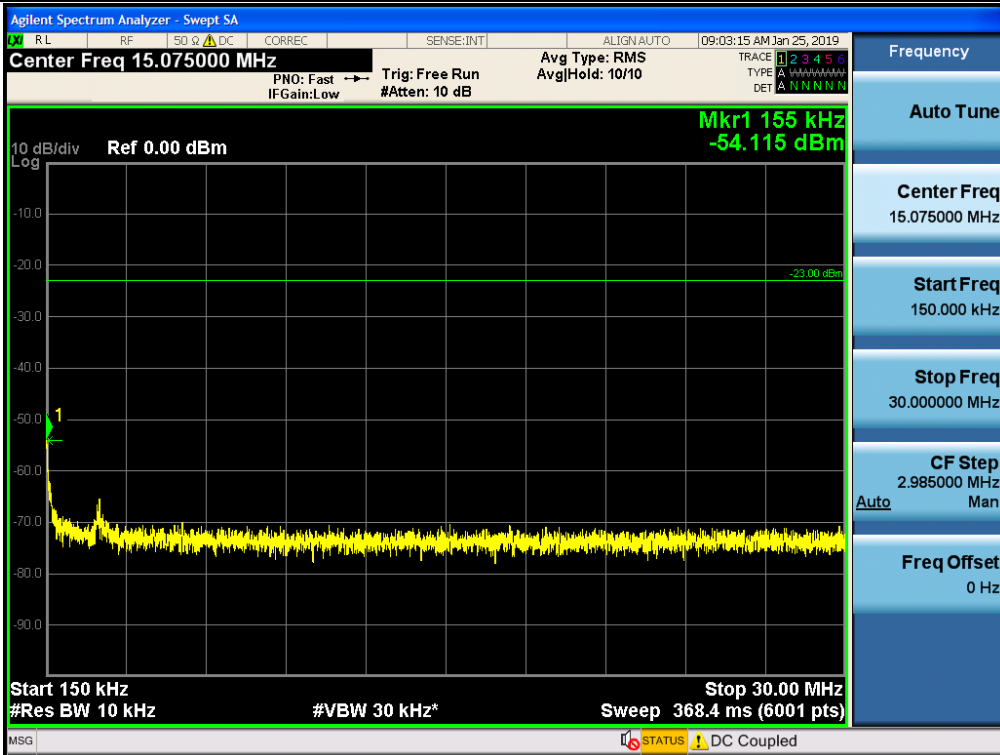

Spurious / Lower 700 MHz / Downlink / LTE 5 MHz / Low / Low edge -10.1 MHz ~ Low edge - 100 kHz

Spurious / Lower 700 MHz / Downlink / LTE 5 MHz / Low / High Edge + 100 kHz ~ High Edge + 10.1 MHz

Spurious / Lower 700 MHz / Downlink / LTE 5 MHz / Low / High Edge + 10.1 MHz ~ 2 GHz

Spurious / Lower 700 MHz / Downlink / LTE 5 MHz / Low / 2 GHz ~ 4 GHz

Spurious / Lower 700 MHz / Downlink / LTE 5 MHz / Low / 4 GHz ~ 6 GHz

Spurious / Lower 700 MHz / Downlink / LTE 5 MHz / Middle / 9 kHz ~ 150 kHz

Spurious / Lower 700 MHz / Downlink / LTE 5 MHz / Middle / 150 kHz ~ 30 MHz

Spurious / Lower 700 MHz / Downlink / LTE 5 MHz / Middle / 30 MHz ~ Low edge -10.1 MHz

Spurious / Lower 700 MHz / Downlink / LTE 5 MHz / Middle / Low edge -10.1 MHz ~ Low edge - 100 kHz