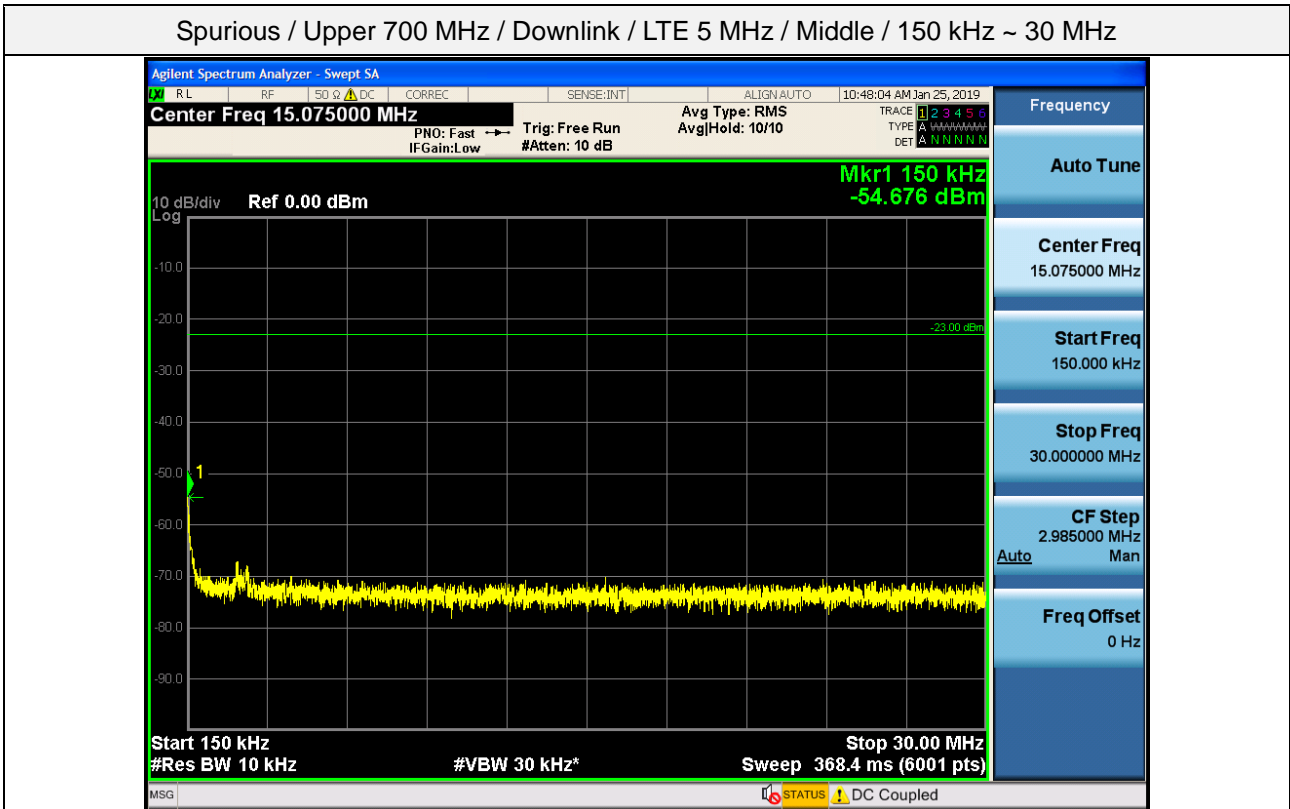

Spurious / Upper 700 MHz / Downlink / LTE 5 MHz / Low / 763 MHz ~ 775 MHz

Spurious / Upper 700 MHz / Downlink / LTE 5 MHz / Low / 793 MHz ~ 805 GHz

Spurious / Upper 700 MHz / Downlink / LTE 5 MHz / Low / 1 559 MHz ~ 1610 MHz (1 MHz)

Spurious / Upper 700 MHz / Downlink / LTE 5 MHz / Low / 1 559 MHz ~ 1 573 MHz (700 Hz (1))

Spurious / Upper 700 MHz / Downlink / LTE 5 MHz / Low / 1 573 MHz ~ 1 587 MHz (700 Hz (2))

Spurious / Upper 700 MHz / Downlink / LTE 5 MHz / Low / 1 587 MHz ~ 1 601 MHz (700 Hz (3))

Spurious / Upper 700 MHz / Downlink / LTE 5 MHz / Low / 1 601 MHz ~ 1 610 MHz (700 Hz (4))

Spurious / Upper 700 MHz / Downlink / LTE 5 MHz / Middle / 9 kHz ~ 150 kHz

Spurious / Upper 700 MHz / Downlink / LTE 5 MHz / Middle / 150 kHz ~ 30 MHz

Spurious / Upper 700 MHz / Downlink / LTE 5 MHz / Middle / 30 MHz ~ Low edge – 10.1 MHz

Spurious / Upper 700 MHz / Downlink / LTE 5 MHz / Middle / Low edge - 10.1 MHz ~ Low edge - 100 kHz

Spurious / Upper 700 MHz / Downlink / LTE 5 MHz / Middle / High Edge + 100 kHz ~ High Edge + 10 MHz