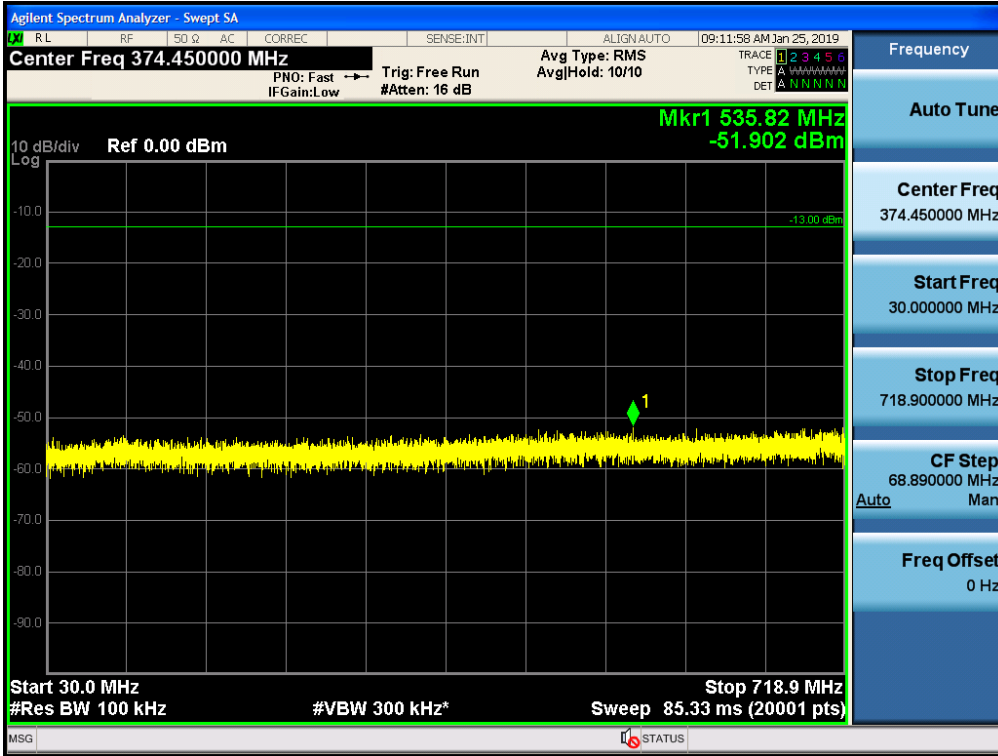

Spurious / Lower 700 MHz / Downlink / LTE 10 MHz / Low / 150 kHz ~ 30 MHz

Spurious / Lower 700 MHz / Downlink / LTE 10 MHz / Low / 30 MHz ~ Low edge -10.1 MHz

Spurious / Lower 700 MHz / Downlink / LTE 10 MHz / Low / Low edge -10.1 MHz ~ Low edge - 100 kHz

Spurious / Lower 700 MHz / Downlink / LTE 10 MHz / Low / 2 GHz ~ 4 GHz

Spurious / Lower 700 MHz / Downlink / LTE 10 MHz / Low / 4 GHz ~ 6 GHz

Spurious / Lower 700 MHz / Downlink / LTE 10 MHz / Low / 6 GHz ~ 8 GHz

Spurious / Lower 700 MHz / Downlink / LTE 10 MHz / Middle / 9 kHz ~ 150 kHz

Spurious / Lower 700 MHz / Downlink / LTE 10 MHz / Middle / 150 kHz ~ 30 MHz

Spurious / Lower 700 MHz / Downlink / LTE 10 MHz / Middle / 30 MHz ~ Low edge -10.1 MHz

Spurious / Lower 700 MHz / Downlink / LTE 10 MHz / Middle / Low edge -10.1 MHz ~ Low edge - 100 kHz

Spurious / Lower 700 MHz / Downlink / LTE 10 MHz / Middle / High Edge + 100 kHz ~ High Edge + 10.1 MHz