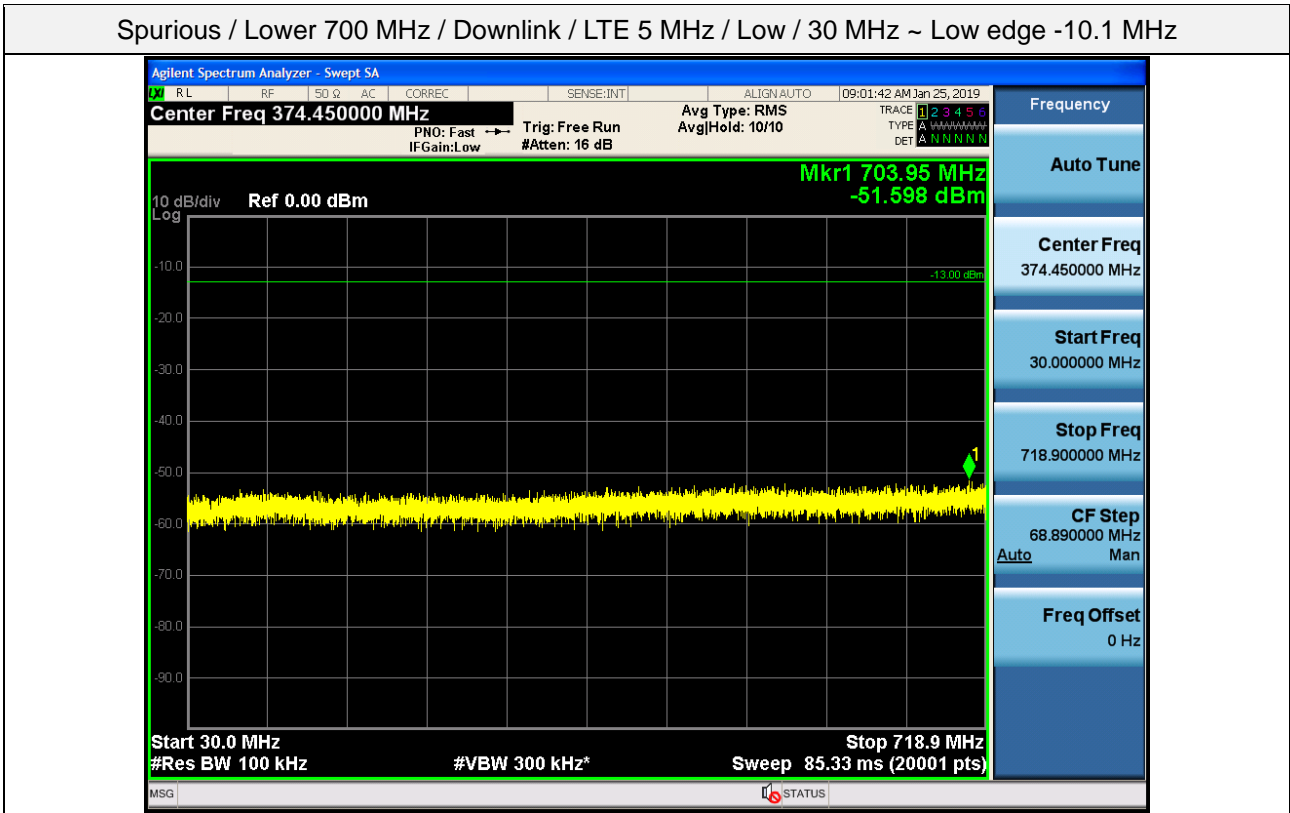

+3 dB above Out-of-band (single test signal) / BRS/EBS / Downlink / LTE 10 MHz (TDD) / Upper

+3 dB above Out-of-band (single test signal) / BRS/EBS / Downlink / LTE 10 MHz (TDD) / Lower

+3 dB above Out-of-band (single test signal) / BRS/EBS / Downlink / LTE 20 MHz (TDD) / Upper

+3 dB above Out-of-band (single test signal) / BRS/EBS / Downlink / LTE 20 MHz (TDD) / Lower

Plot data of Spurious Emissions

Spurious / Lower 700 MHz / Downlink / LTE 5 MHz / Low / 30 MHz ~ Low edge -10.1 MHz

Spurious / Lower 700 MHz / Downlink / LTE 5 MHz / Low / Low edge -10.1 MHz ~ Low edge - 100 kHz

Spurious / Lower 700 MHz / Downlink / LTE 5 MHz / Low / High Edge + 100 kHz ~ High Edge + 10.1 MHz

Spurious / Lower 700 MHz / Downlink / LTE 5 MHz / Low / High Edge + 10.1 MHz ~ 2 GHz