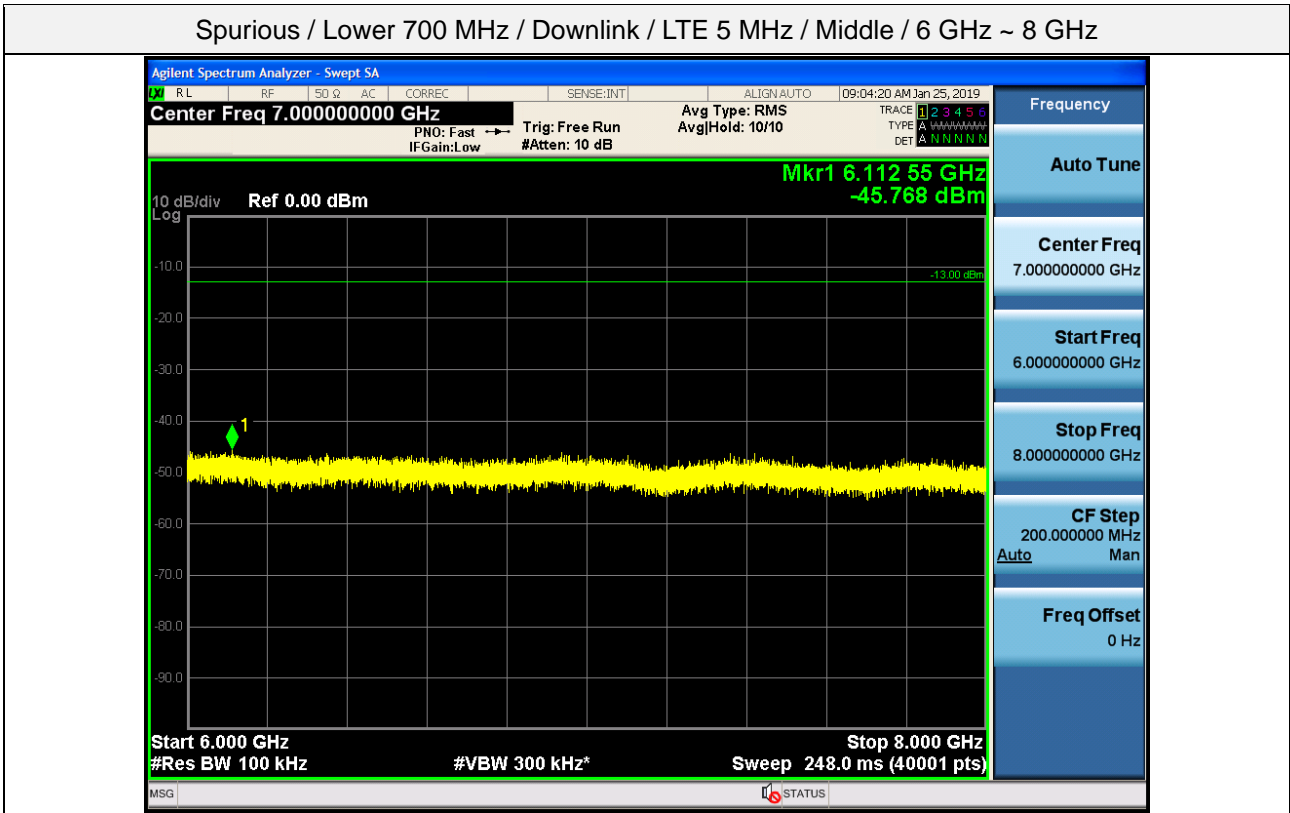

Spurious / Lower 700 MHz / Downlink / LTE 5 MHz / Middle / 150 kHz ~ 30 MHz

Spurious / Lower 700 MHz / Downlink / LTE 5 MHz / Middle / 30 MHz ~ Low edge -10.1 MHz

Spurious / Lower 700 MHz / Downlink / LTE 5 MHz / Middle / Low edge -10.1 MHz ~ Low edge - 100 kHz

Spurious / Lower 700 MHz / Downlink / LTE 5 MHz / Middle / High Edge + 100 kHz ~ High Edge + 10.1 MHz

Spurious / Lower 700 MHz / Downlink / LTE 5 MHz / Middle / High Edge + 10.1 MHz ~ 2 GHz

Spurious / Lower 700 MHz / Downlink / LTE 5 MHz / Middle / 2 GHz ~ 4 GHz

Spurious / Lower 700 MHz / Downlink / LTE 5 MHz / Middle / 4 GHz ~ 6 GHz

Spurious / Lower 700 MHz / Downlink / LTE 5 MHz / Middle / 6 GHz ~ 8 GHz

Spurious / Lower 700 MHz / Downlink / LTE 5 MHz / High / 9 kHz ~ 150 kHz

Spurious / Lower 700 MHz / Downlink / LTE 5 MHz / High / 150 kHz ~ 30 MHz

Spurious / Lower 700 MHz / Downlink / LTE 5 MHz / High / 30 MHz ~ Low edge -10.1 MHz

Spurious / Lower 700 MHz / Downlink / LTE 5 MHz / High / Low edge -10.1 MHz ~ Low edge - 100 kHz