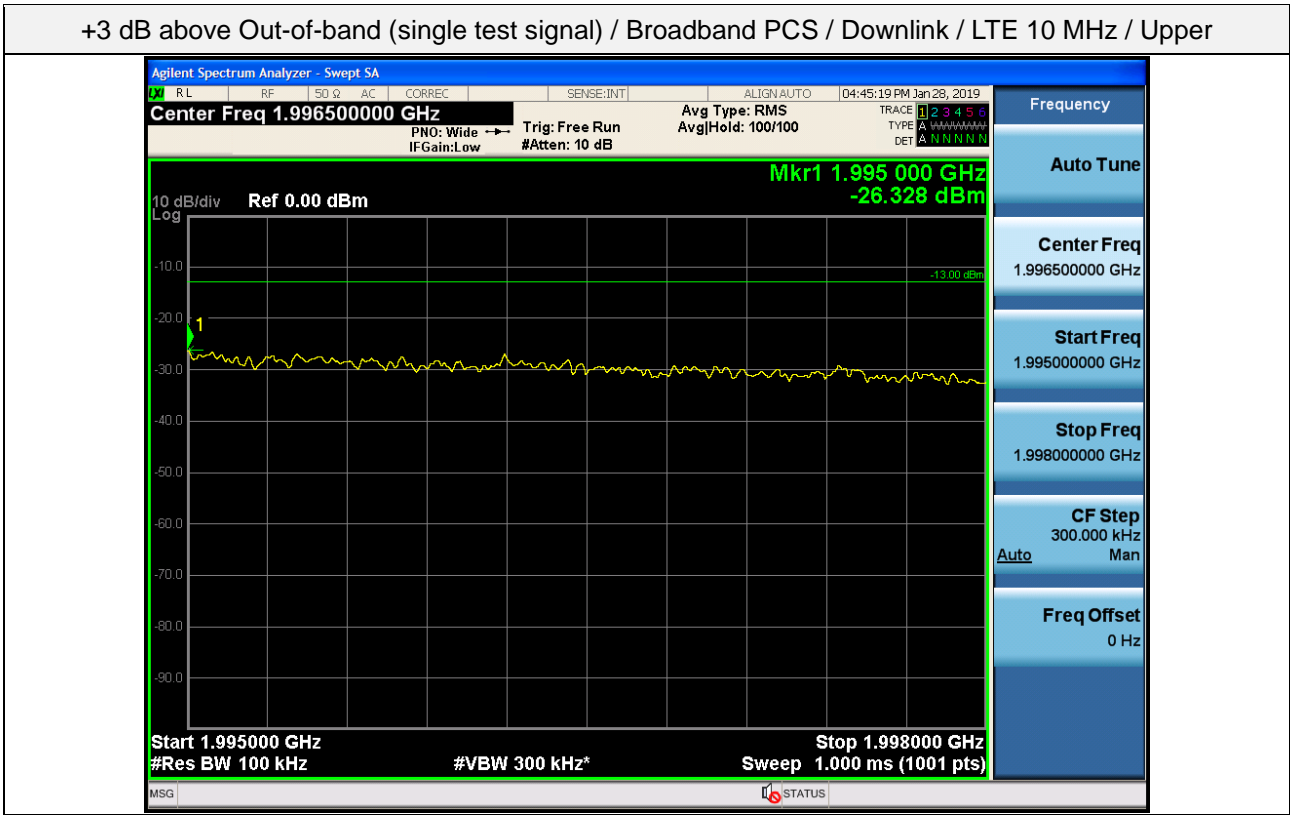

+3 dB above Out-of-band (single test signal) / Broadband PCS / Downlink / LTE 10 MHz / Upper