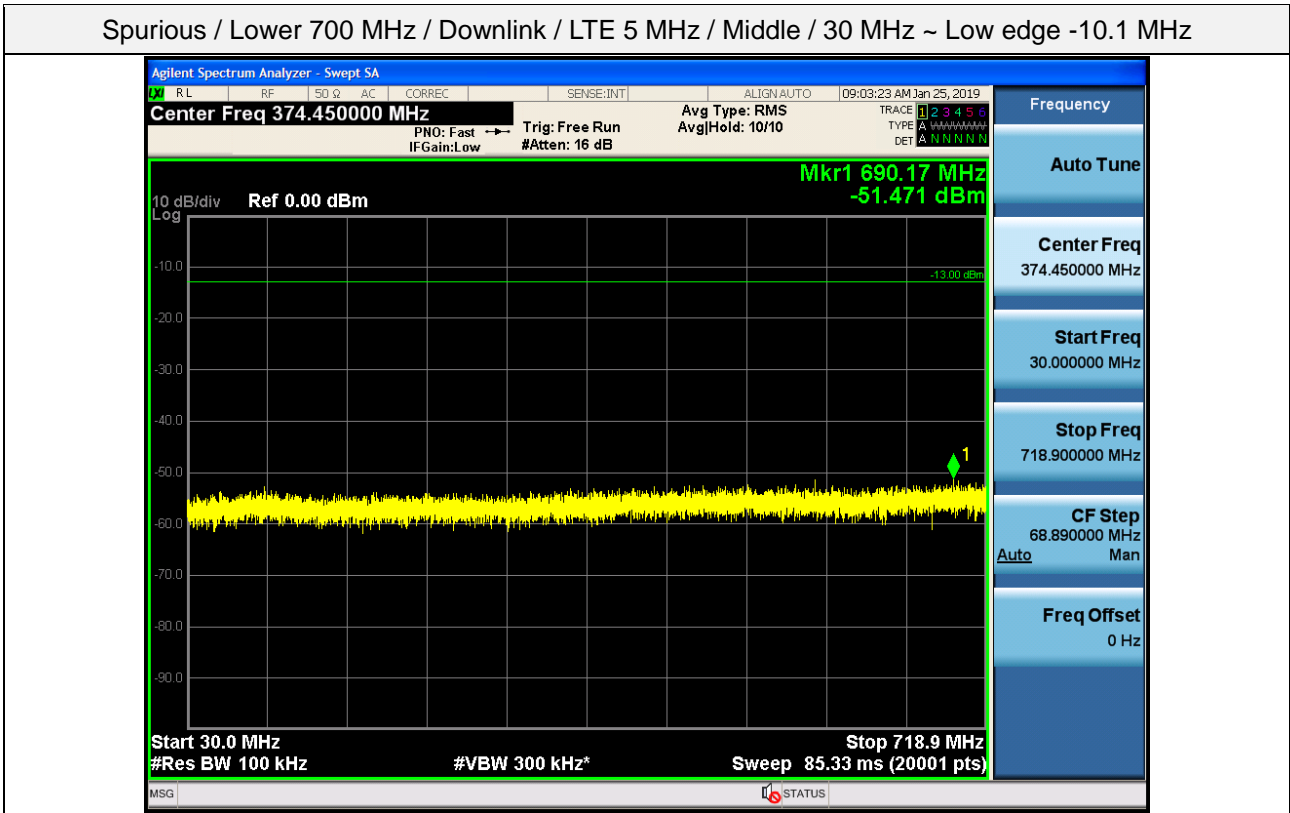

Spurious / Lower 700 MHz / Downlink / LTE 5 MHz / Low / Low edge -10.1 MHz ~ Low edge - 100 kHz

Spurious / Lower 700 MHz / Downlink / LTE 5 MHz / Low / High Edge + 100 kHz ~ High Edge + 10.1 MHz

Spurious / Lower 700 MHz / Downlink / LTE 5 MHz / Low / High Edge + 10.1 MHz ~ 2 GHz

Spurious / Lower 700 MHz / Downlink / LTE 5 MHz / Low / 2 GHz ~ 4 GHz

Spurious / Lower 700 MHz / Downlink / LTE 5 MHz / Low / 4 GHz ~ 6 GHz

Spurious / Lower 700 MHz / Downlink / LTE 5 MHz / Middle / 9 kHz ~ 150 kHz

Spurious / Lower 700 MHz / Downlink / LTE 5 MHz / Middle / 150 kHz ~ 30 MHz

Spurious / Lower 700 MHz / Downlink / LTE 5 MHz / Middle / 30 MHz ~ Low edge -10.1 MHz

Spurious / Lower 700 MHz / Downlink / LTE 5 MHz / Middle / Low edge -10.1 MHz ~ Low edge - 100 kHz

Spurious / Lower 700 MHz / Downlink / LTE 5 MHz / Middle / High Edge + 100 kHz ~ High Edge + 10.1 MHz

Spurious / Lower 700 MHz / Downlink / LTE 5 MHz / Middle / High Edge + 10.1 MHz ~ 2 GHz

Spurious / Lower 700 MHz / Downlink / LTE 5 MHz / Middle / 2 GHz ~ 4 GHz