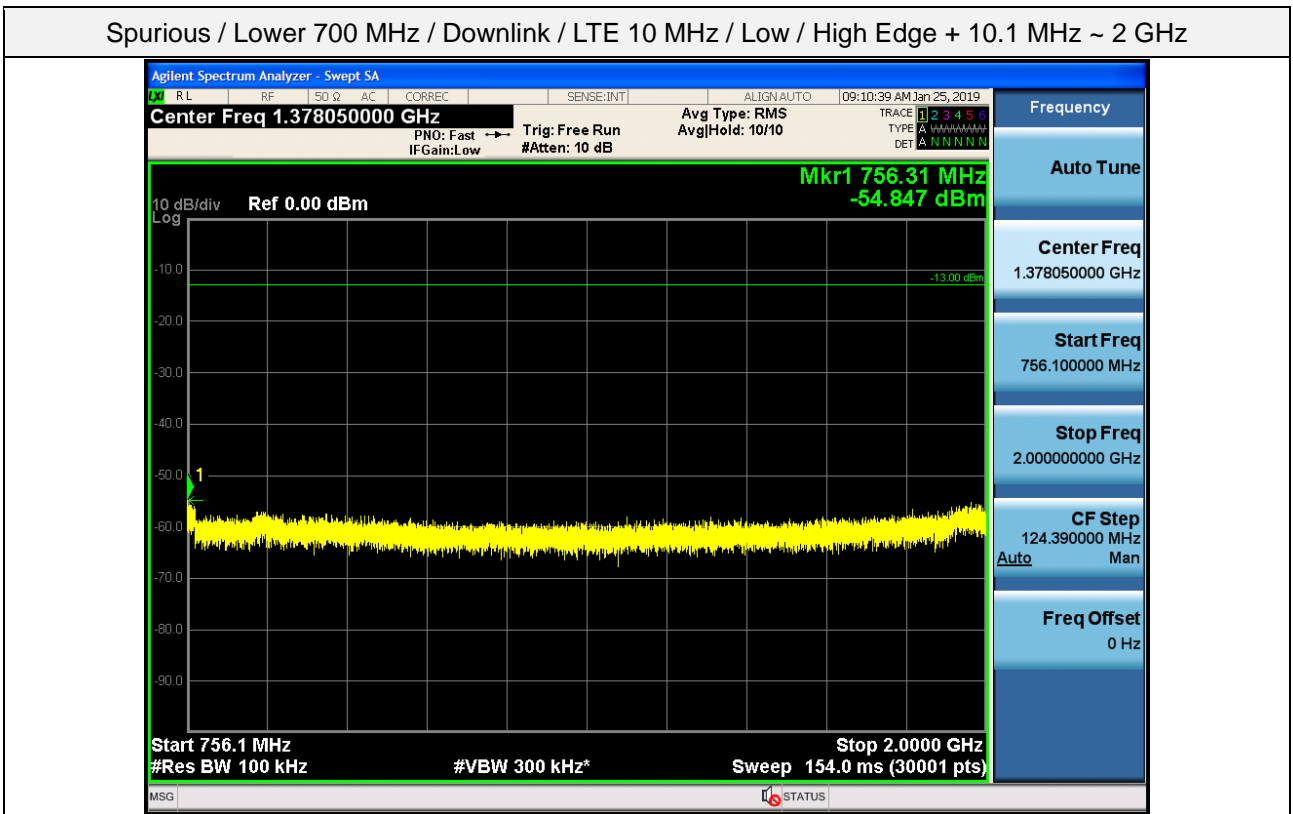

Spurious / Lower 700 MHz / Downlink / LTE 5 MHz / High / 4 GHz ~ 6 GHz

Spurious / Lower 700 MHz / Downlink / LTE 5 MHz / High / 6 GHz ~ 8 GHz

Spurious / Lower 700 MHz / Downlink / LTE 10 MHz / Low / 9 kHz ~ 150 kHz

Spurious / Lower 700 MHz / Downlink / LTE 10 MHz / Low / 150 kHz ~ 30 MHz

Spurious / Lower 700 MHz / Downlink / LTE 10 MHz / Low / 30 MHz ~ Low edge -10.1 MHz

Spurious / Lower 700 MHz / Downlink / LTE 10 MHz / Low / Low edge -10.1 MHz ~ Low edge - 100 kHz

Spurious / Lower 700 MHz / Downlink / LTE 10 MHz / Low / 2 GHz ~ 4 GHz

Spurious / Lower 700 MHz / Downlink / LTE 10 MHz / Low / 4 GHz ~ 6 GHz

Spurious / Lower 700 MHz / Downlink / LTE 10 MHz / Low / 6 GHz ~ 8 GHz