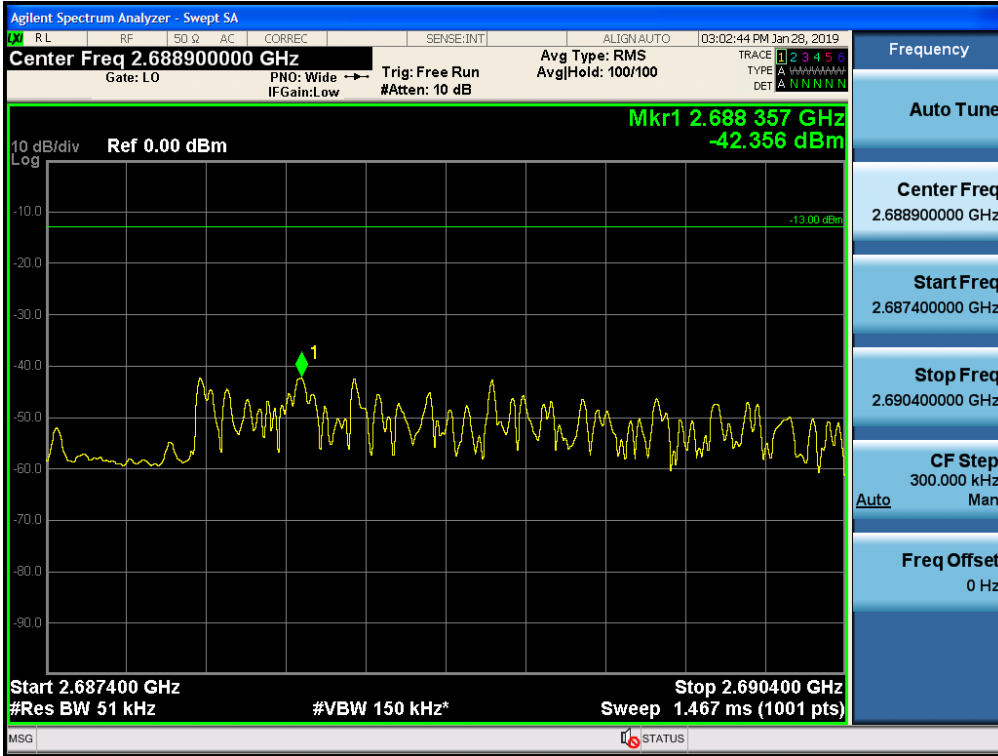

+3 dB above Out-of-band (single test signal) / AWS1+3 / Downlink / LTE 10 MHz / Lower

+3 dB above Out-of-band (single test signal) / AWS1+3 / Downlink / LTE 20 MHz / Upper

+3 dB above Out-of-band (single test signal) / AWS1+3 / Downlink / LTE 20 MHz / Lower

+3 dB above Out-of-band (single test signal) / WCS / Downlink / LTE 5 MHz / Upper

+3 dB above Out-of-band (single test signal) / WCS / Downlink / LTE 5 MHz / Lower

+3 dB above Out-of-band (single test signal) / WCS / Downlink / LTE 10 MHz / Upper

+3 dB above Out-of-band (single test signal) / WCS / Downlink / LTE 10 MHz / Lower

+3 dB above Out-of-band (single test signal) / BRS/EBS / Downlink / LTE 5 MHz (TDD) / Upper

+3 dB above Out-of-band (single test signal) / BRS/EBS / Downlink / LTE 5 MHz (TDD) / Lower

+3 dB above Out-of-band (single test signal) / BRS/EBS / Downlink / LTE 10 MHz (TDD) / Upper

+3 dB above Out-of-band (single test signal) / BRS/EBS / Downlink / LTE 10 MHz (TDD) / Lower

+3 dB above Out-of-band (single test signal) / BRS/EBS / Downlink / LTE 20 MHz (TDD) / Upper