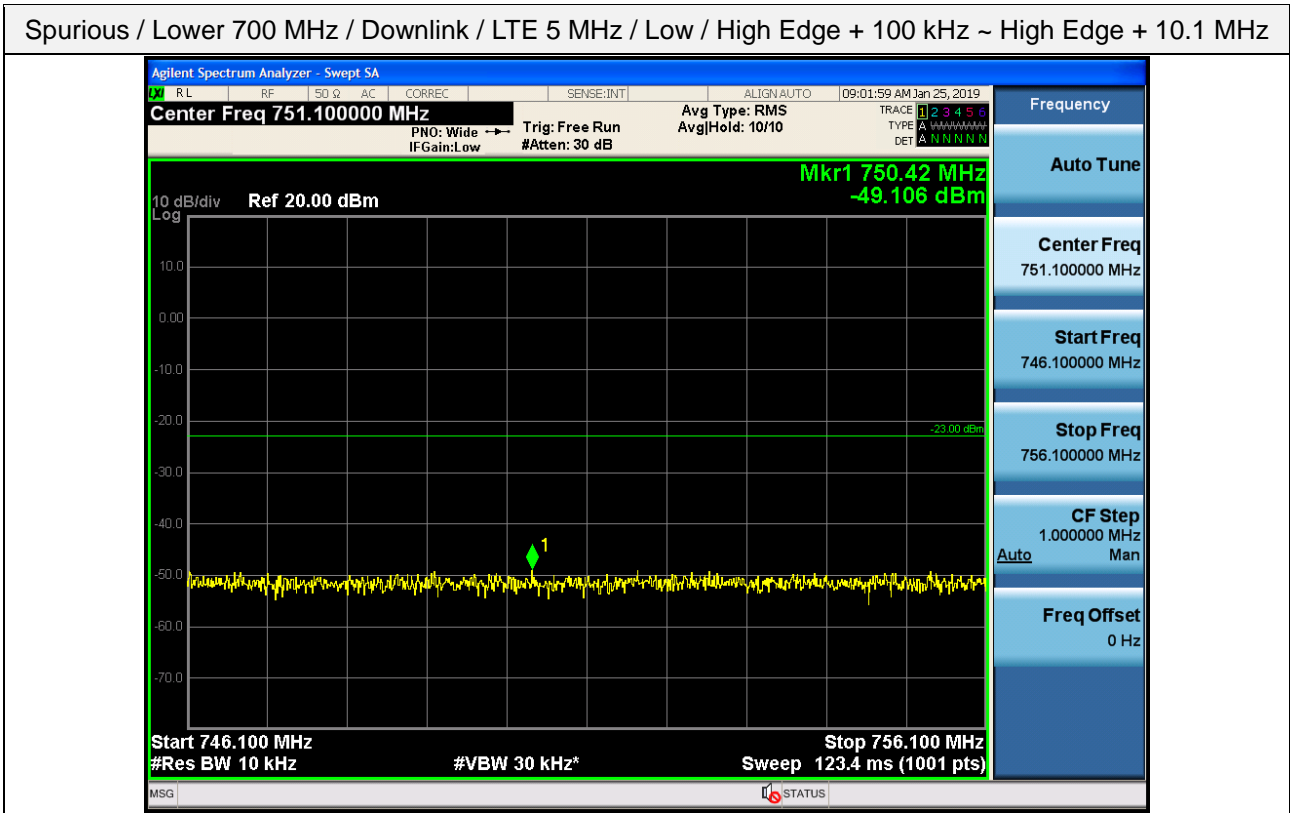

+3 dB above Out-of-band (single test signal) / BRS/EBS / Downlink / LTE 10 MHz (TDD) / Upper

+3 dB above Out-of-band (single test signal) / BRS/EBS / Downlink / LTE 10 MHz (TDD) / Lower

+3 dB above Out-of-band (single test signal) / BRS/EBS / Downlink / LTE 20 MHz (TDD) / Upper

+3 dB above Out-of-band (single test signal) / BRS/EBS / Downlink / LTE 20 MHz (TDD) / Lower

Plot data of Spurious Emissions

Spurious / Lower 700 MHz / Downlink / LTE 5 MHz / Low / 30 MHz ~ Low edge -10.1 MHz

Spurious / Lower 700 MHz / Downlink / LTE 5 MHz / Low / Low edge -10.1 MHz ~ Low edge - 100 kHz

Spurious / Lower 700 MHz / Downlink / LTE 5 MHz / Low / High Edge + 100 kHz ~ High Edge + 10.1 MHz

Spurious / Lower 700 MHz / Downlink / LTE 5 MHz / Low / High Edge + 10.1 MHz ~ 2 GHz

Spurious / Lower 700 MHz / Downlink / LTE 5 MHz / Low / 2 GHz ~ 4 GHz

Spurious / Lower 700 MHz / Downlink / LTE 5 MHz / Low / 4 GHz ~ 6 GHz

Spurious / Lower 700 MHz / Downlink / LTE 5 MHz / Middle / 9 kHz ~ 150 kHz