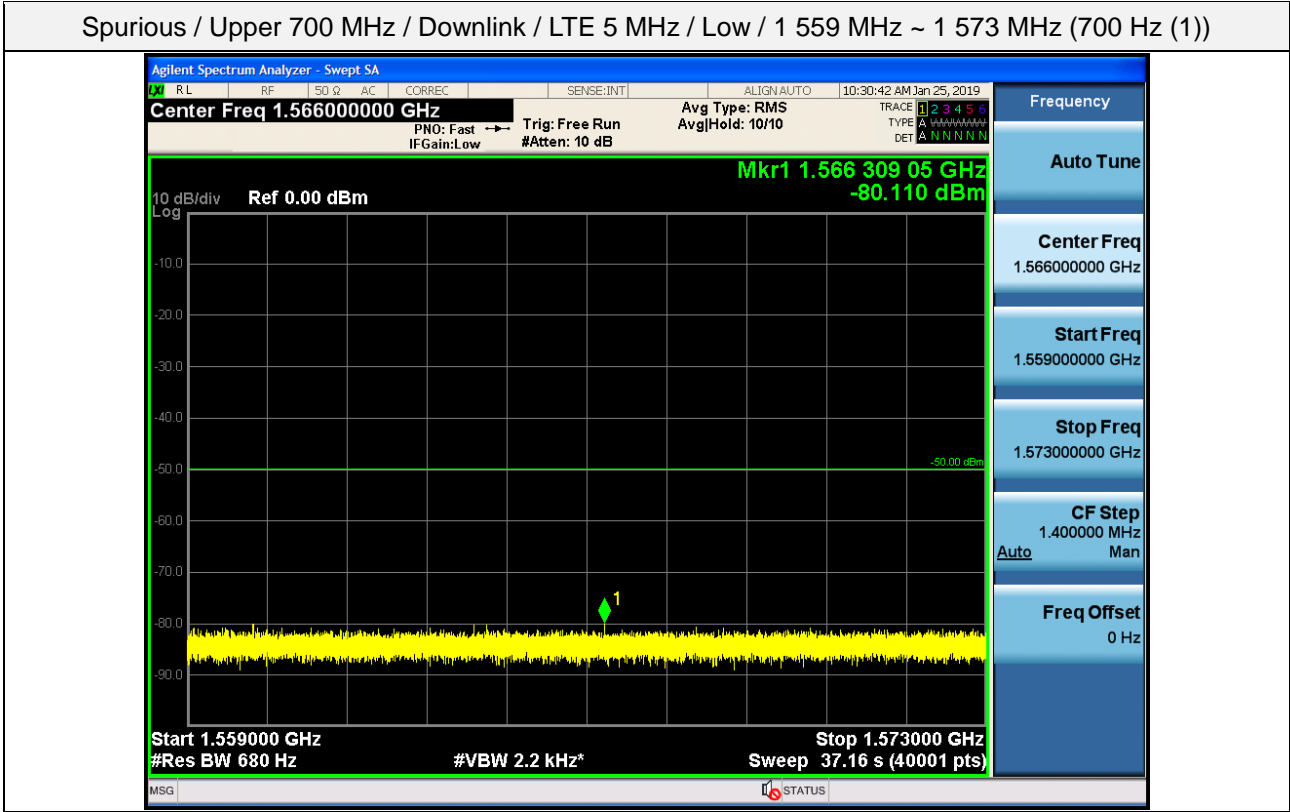

Spurious / Upper 700 MHz / Downlink / LTE 5 MHz / Low / Low edge -10.1 MHz ~ Low edge - 100 kHz

Spurious / Upper 700 MHz / Downlink / LTE 5 MHz / Low / High Edge + 100 kHz ~ High Edge + 10.1 MHz

Spurious / Upper 700 MHz / Downlink / LTE 5 MHz / Low / High Edge + 10.1 MHz ~ 2 GHz

Spurious / Upper 700 MHz / Downlink / LTE 5 MHz / Low / 2 GHz ~ 4 GHz

Spurious / Upper 700 MHz / Downlink / LTE 5 MHz / Low / 4 GHz ~ 6 GHz

Spurious / Upper 700 MHz / Downlink / LTE 5 MHz / Low / 6 GHz ~ 8 GHz

Spurious / Upper 700 MHz / Downlink / LTE 5 MHz / Low / 763 MHz ~ 775 MHz

Spurious / Upper 700 MHz / Downlink / LTE 5 MHz / Low / 793 MHz ~ 805 GHz

Spurious / Upper 700 MHz / Downlink / LTE 5 MHz / Low / 1 559 MHz ~ 1610 MHz (1 MHz)

Spurious / Upper 700 MHz / Downlink / LTE 5 MHz / Low / 1 559 MHz ~ 1 573 MHz (700 Hz (1))

Spurious / Upper 700 MHz / Downlink / LTE 5 MHz / Low / 1 573 MHz ~ 1 587 MHz (700 Hz (2))

Spurious / Upper 700 MHz / Downlink / LTE 5 MHz / Low / 1 587 MHz ~ 1 601 MHz (700 Hz (3))