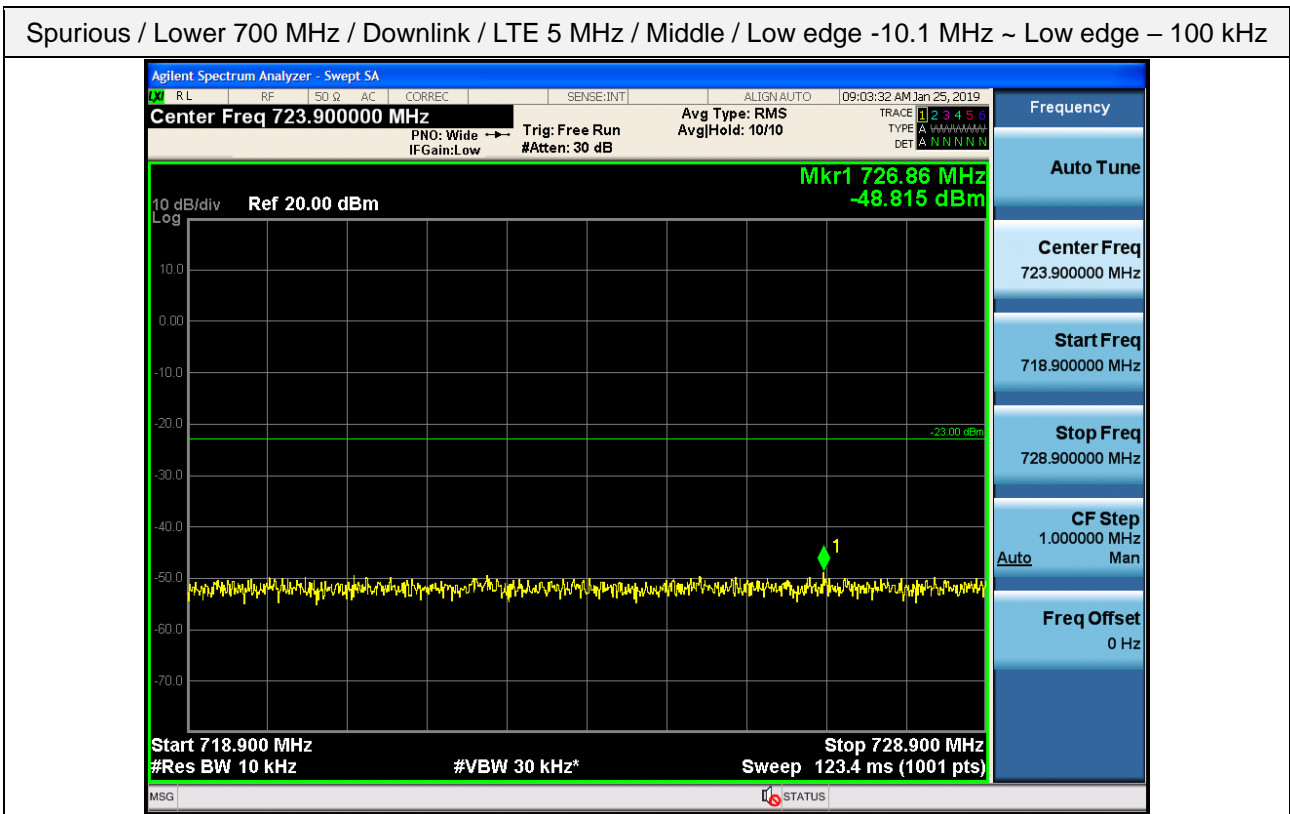

Spurious / Lower 700 MHz / Downlink / LTE 5 MHz / Low / Low edge -10.1 MHz ~ Low edge - 100 kHz

Spurious / Lower 700 MHz / Downlink / LTE 5 MHz / Low / High Edge + 100 kHz ~ High Edge + 10.1 MHz

Spurious / Lower 700 MHz / Downlink / LTE 5 MHz / Low / High Edge + 10.1 MHz ~ 2 GHz

Spurious / Lower 700 MHz / Downlink / LTE 5 MHz / Low / 2 GHz ~ 4 GHz

Spurious / Lower 700 MHz / Downlink / LTE 5 MHz / Low / 4 GHz ~ 6 GHz

Spurious / Lower 700 MHz / Downlink / LTE 5 MHz / Middle / 9 kHz ~ 150 kHz

Spurious / Lower 700 MHz / Downlink / LTE 5 MHz / Middle / 150 kHz ~ 30 MHz

Spurious / Lower 700 MHz / Downlink / LTE 5 MHz / Middle / 30 MHz ~ Low edge -10.1 MHz

Spurious / Lower 700 MHz / Downlink / LTE 5 MHz / Middle / Low edge -10.1 MHz ~ Low edge - 100 kHz

Spurious / Lower 700 MHz / Downlink / LTE 5 MHz / Middle / High Edge + 100 kHz ~ High Edge + 10.1 MHz

Spurious / Lower 700 MHz / Downlink / LTE 5 MHz / Middle / High Edge + 10.1 MHz ~ 2 GHz

Spurious / Lower 700 MHz / Downlink / LTE 5 MHz / Middle / 2 GHz ~ 4 GHz