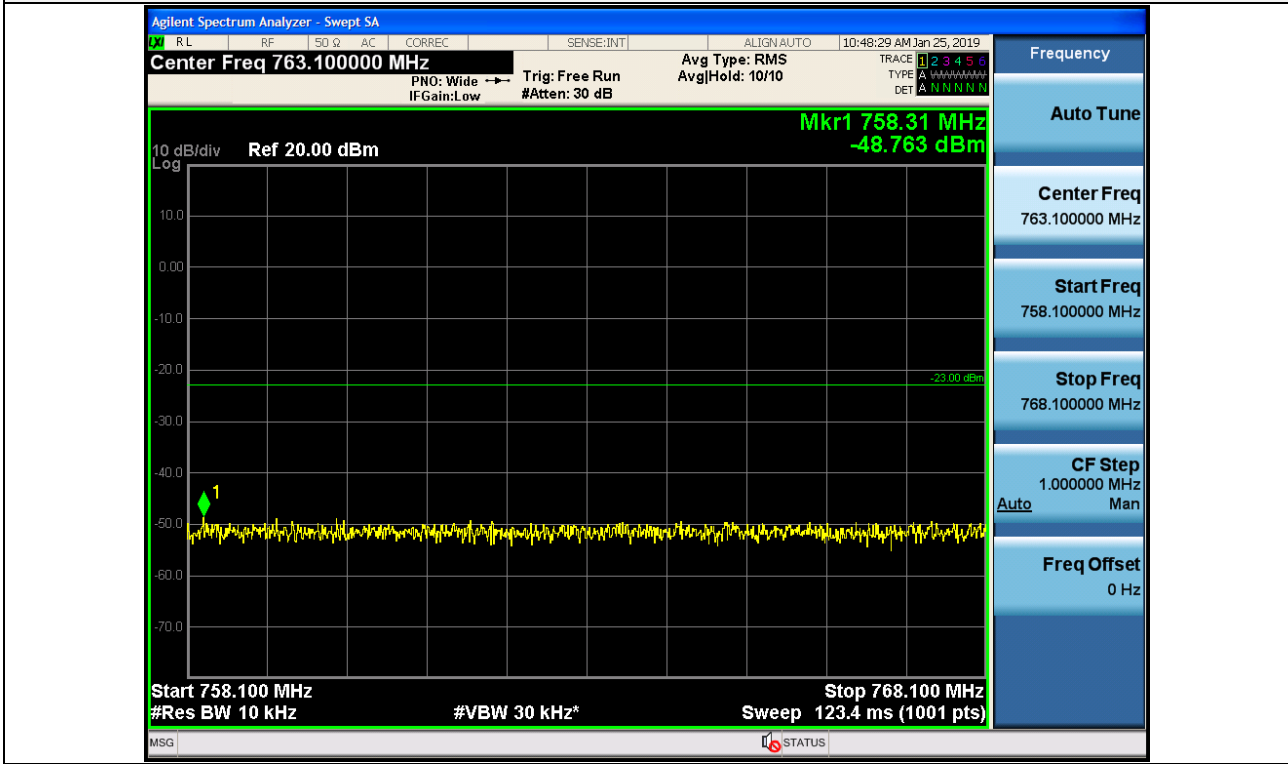

Spurious / Upper 700 MHz / Downlink / LTE 5 MHz / Low / 1 559 MHz ~ 1 573 MHz (700 Hz (1))

Spurious / Upper 700 MHz / Downlink / LTE 5 MHz / Low / 1 573 MHz ~ 1 587 MHz (700 Hz (2))

Spurious / Upper 700 MHz / Downlink / LTE 5 MHz / Low / 1 587 MHz ~ 1 601 MHz (700 Hz (3))

Spurious / Upper 700 MHz / Downlink / LTE 5 MHz / Low / 1 601 MHz ~ 1 610 MHz (700 Hz (4))

Spurious / Upper 700 MHz / Downlink / LTE 5 MHz / Middle / 9 kHz ~ 150 kHz

Spurious / Upper 700 MHz / Downlink / LTE 5 MHz / Middle / 150 kHz ~ 30 MHz

Spurious / Upper 700 MHz / Downlink / LTE 5 MHz / Middle / 30 MHz ~ Low edge – 10.1 MHz

Spurious / Upper 700 MHz / Downlink / LTE 5 MHz / Middle / Low edge - 10.1 MHz ~ Low edge - 100 kHz

Spurious / Upper 700 MHz / Downlink / LTE 5 MHz / Middle / High Edge + 100 kHz ~ High Edge + 10 MHz

Spurious / Upper 700 MHz / Downlink / LTE 5 MHz / Middle / High Edge + 10.1 MHz ~ 2 GHz

Spurious / Upper 700 MHz / Downlink / LTE 5 MHz / Middle / 2 GHz ~ 4 GHz

Spurious / Upper 700 MHz / Downlink / LTE 5 MHz / Middle / 4 GHz ~ 6 GHz