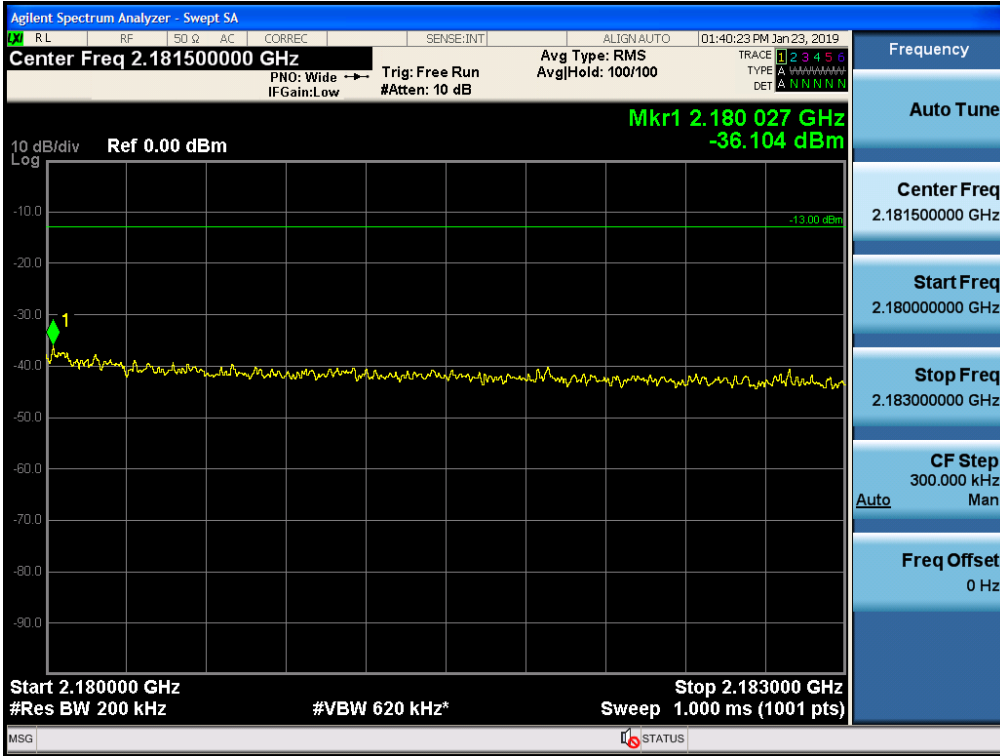

+3 dB above Out-of-band (single test signal) / AWS1+3 / Downlink / LTE 5 MHz / Upper

+3 dB above Out-of-band (single test signal) / AWS1+3 / Downlink / LTE 5 MHz / Lower

+3 dB above Out-of-band (single test signal) / AWS1+3 / Downlink / LTE 10 MHz / Upper

+3 dB above Out-of-band (single test signal) / AWS1+3 / Downlink / LTE 10 MHz / Lower

+3 dB above Out-of-band (single test signal) / AWS1+3 / Downlink / LTE 20 MHz / Upper

+3 dB above Out-of-band (single test signal) / AWS1+3 / Downlink / LTE 20 MHz / Lower