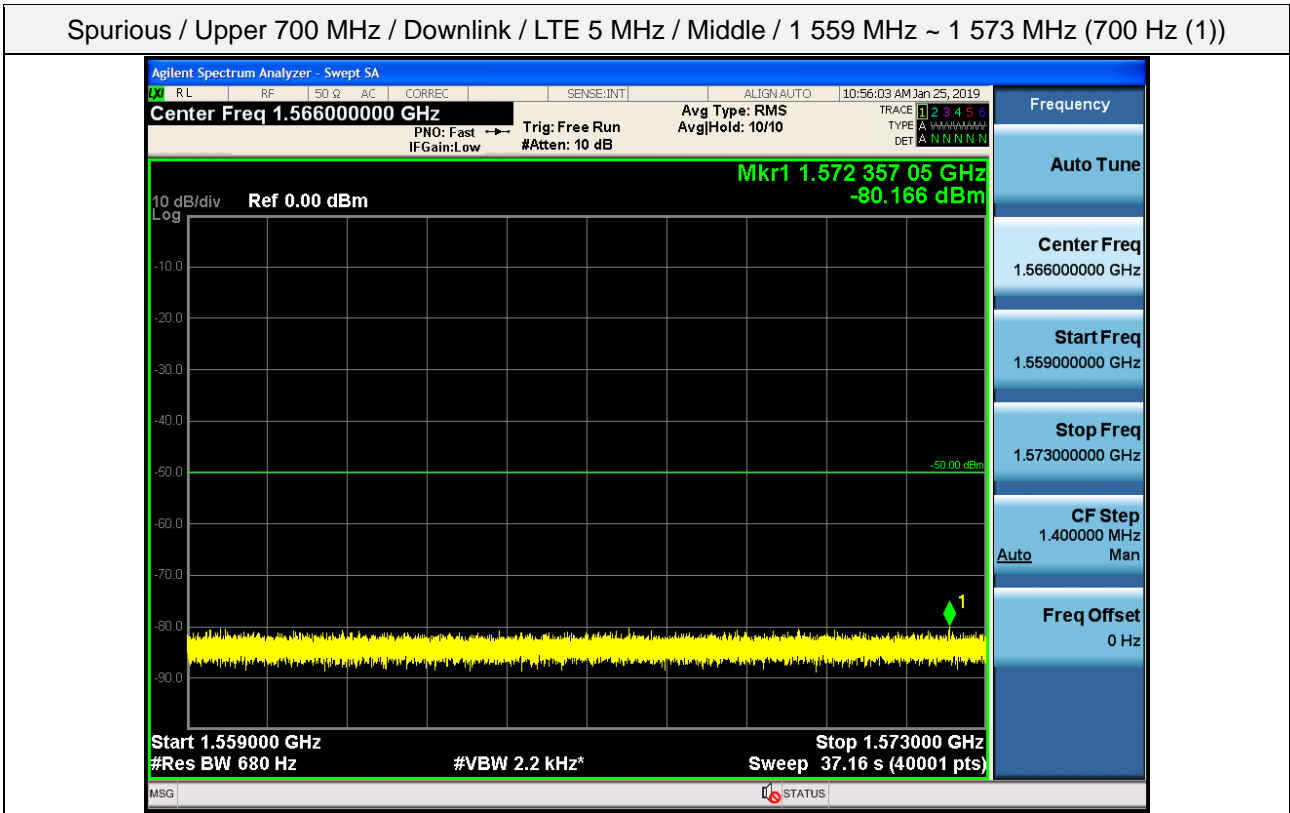

Spurious / Upper 700 MHz / Downlink / LTE 5 MHz / Middle / 30 MHz ~ Low edge – 10.1 MHz

Spurious / Upper 700 MHz / Downlink / LTE 5 MHz / Middle / Low edge - 10.1 MHz ~ Low edge - 100 kHz

Spurious / Upper 700 MHz / Downlink / LTE 5 MHz / Middle / High Edge + 100 kHz ~ High Edge + 10 MHz

Spurious / Upper 700 MHz / Downlink / LTE 5 MHz / Middle / High Edge + 10.1 MHz ~ 2 GHz

Spurious / Upper 700 MHz / Downlink / LTE 5 MHz / Middle / 2 GHz ~ 4 GHz

Spurious / Upper 700 MHz / Downlink / LTE 5 MHz / Middle / 4 GHz ~ 6 GHz

Spurious / Upper 700 MHz / Downlink / LTE 5 MHz / Middle / 6 GHz ~ 8 GHz

Spurious / Upper 700 MHz / Downlink / LTE 5 MHz / Middle / 763 MHz ~ 775 MHz

Spurious / Upper 700 MHz / Downlink / LTE 5 MHz / Middle / 793 MHz ~ 805 GHz

Spurious / Upper 700 MHz / Downlink / LTE 5 MHz / Middle / 1 559 MHz ~ 1610 MHz (1 MHz)

Spurious / Upper 700 MHz / Downlink / LTE 5 MHz / Middle / 1 559 MHz ~ 1 573 MHz (700 Hz (1))

Spurious / Upper 700 MHz / Downlink / LTE 5 MHz / Middle / 1 573 MHz ~ 1 587 MHz (700 Hz (2))