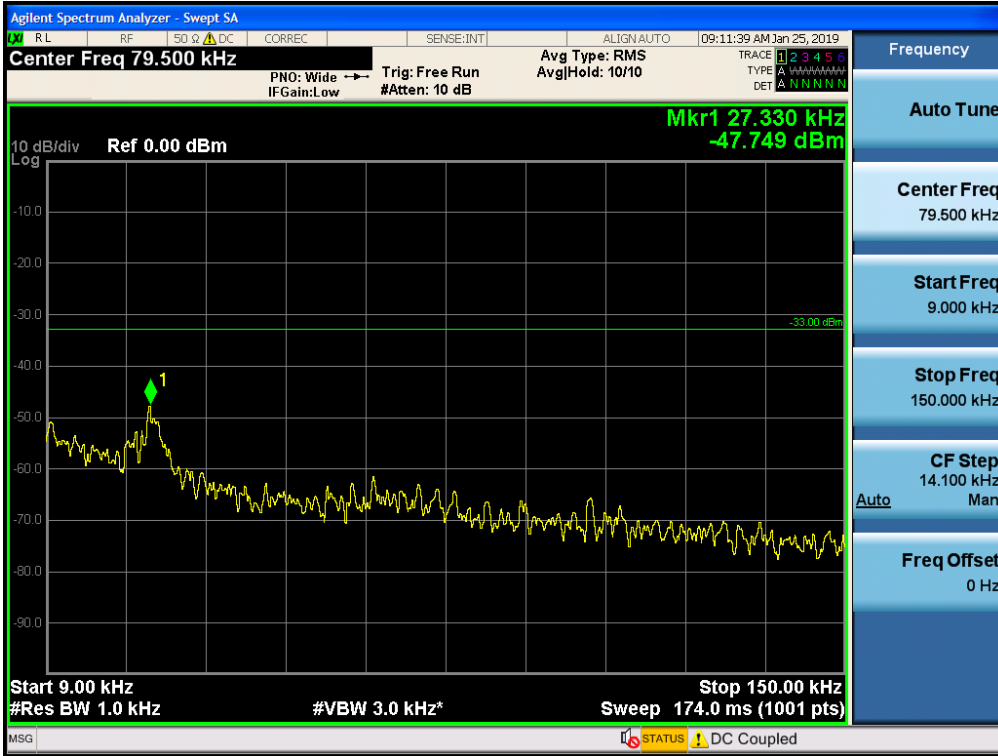

Spurious / Lower 700 MHz / Downlink / LTE 10 MHz / Low / 150 kHz ~ 30 MHz

Spurious / Lower 700 MHz / Downlink / LTE 10 MHz / Low / 30 MHz ~ Low edge -10.1 MHz

Spurious / Lower 700 MHz / Downlink / LTE 10 MHz / Low / Low edge -10.1 MHz ~ Low edge - 100 kHz

Spurious / Lower 700 MHz / Downlink / LTE 10 MHz / Low / 2 GHz ~ 4 GHz

Spurious / Lower 700 MHz / Downlink / LTE 10 MHz / Low / 4 GHz ~ 6 GHz

Spurious / Lower 700 MHz / Downlink / LTE 10 MHz / Low / 6 GHz ~ 8 GHz

Spurious / Lower 700 MHz / Downlink / LTE 10 MHz / Middle / 9 kHz ~ 150 kHz

Spurious / Lower 700 MHz / Downlink / LTE 10 MHz / Middle / 150 kHz ~ 30 MHz

Spurious / Lower 700 MHz / Downlink / LTE 10 MHz / Middle / 30 MHz ~ Low edge -10.1 MHz

Spurious / Lower 700 MHz / Downlink / LTE 10 MHz / Middle / Low edge -10.1 MHz ~ Low edge - 100 kHz

Spurious / Lower 700 MHz / Downlink / LTE 10 MHz / Middle / High Edge + 100 kHz ~ High Edge + 10.1 MHz