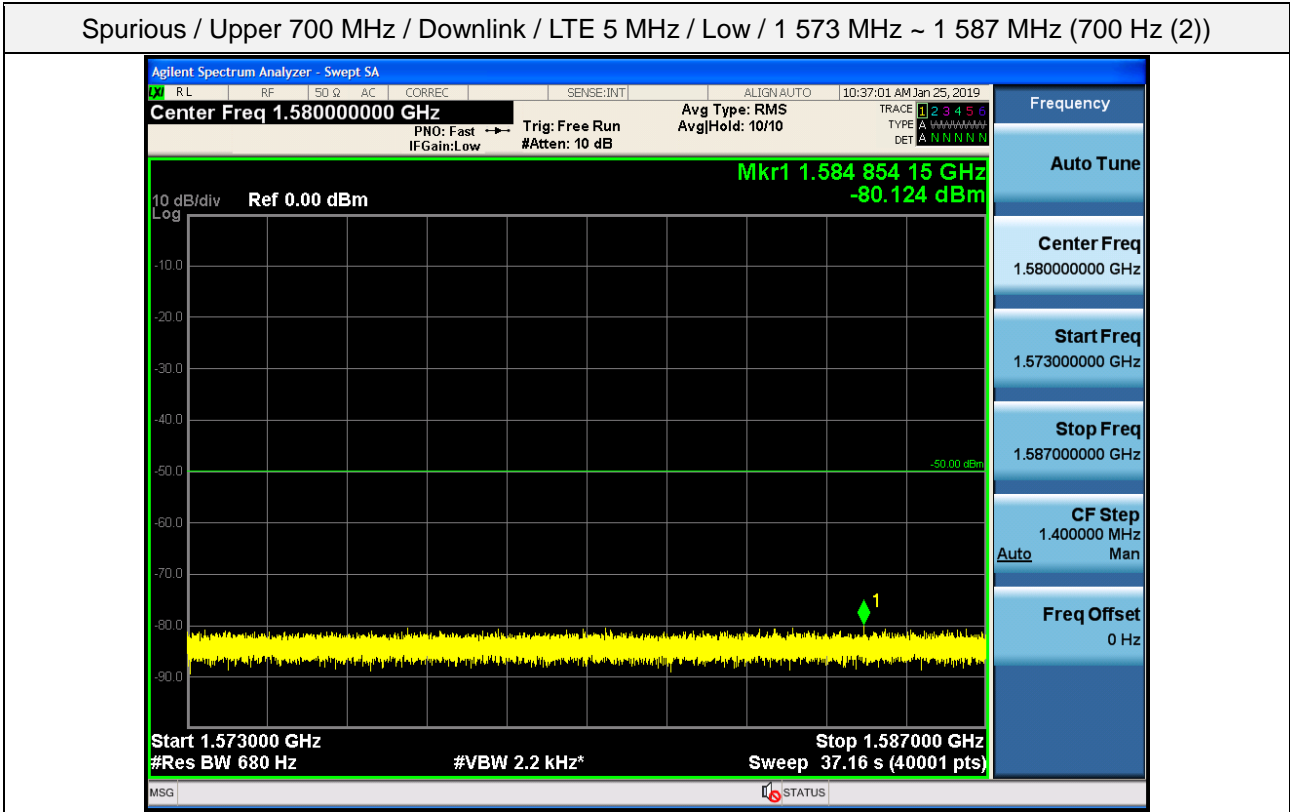

Spurious / Upper 700 MHz / Downlink / LTE 5 MHz / Low / Low edge -10.1 MHz ~ Low edge - 100 kHz

Spurious / Upper 700 MHz / Downlink / LTE 5 MHz / Low / High Edge + 100 kHz ~ High Edge + 10.1 MHz

Spurious / Upper 700 MHz / Downlink / LTE 5 MHz / Low / High Edge + 10.1 MHz ~ 2 GHz

Spurious / Upper 700 MHz / Downlink / LTE 5 MHz / Low / 2 GHz ~ 4 GHz

Spurious / Upper 700 MHz / Downlink / LTE 5 MHz / Low / 4 GHz ~ 6 GHz

Spurious / Upper 700 MHz / Downlink / LTE 5 MHz / Low / 6 GHz ~ 8 GHz

Spurious / Upper 700 MHz / Downlink / LTE 5 MHz / Low / 763 MHz ~ 775 MHz

Spurious / Upper 700 MHz / Downlink / LTE 5 MHz / Low / 793 MHz ~ 805 GHz

Spurious / Upper 700 MHz / Downlink / LTE 5 MHz / Low / 1 559 MHz ~ 1610 MHz (1 MHz)

Spurious / Upper 700 MHz / Downlink / LTE 5 MHz / Low / 1 559 MHz ~ 1 573 MHz (700 Hz (1))

Spurious / Upper 700 MHz / Downlink / LTE 5 MHz / Low / 1 573 MHz ~ 1 587 MHz (700 Hz (2))

Spurious / Upper 700 MHz / Downlink / LTE 5 MHz / Low / 1 587 MHz ~ 1 601 MHz (700 Hz (3))