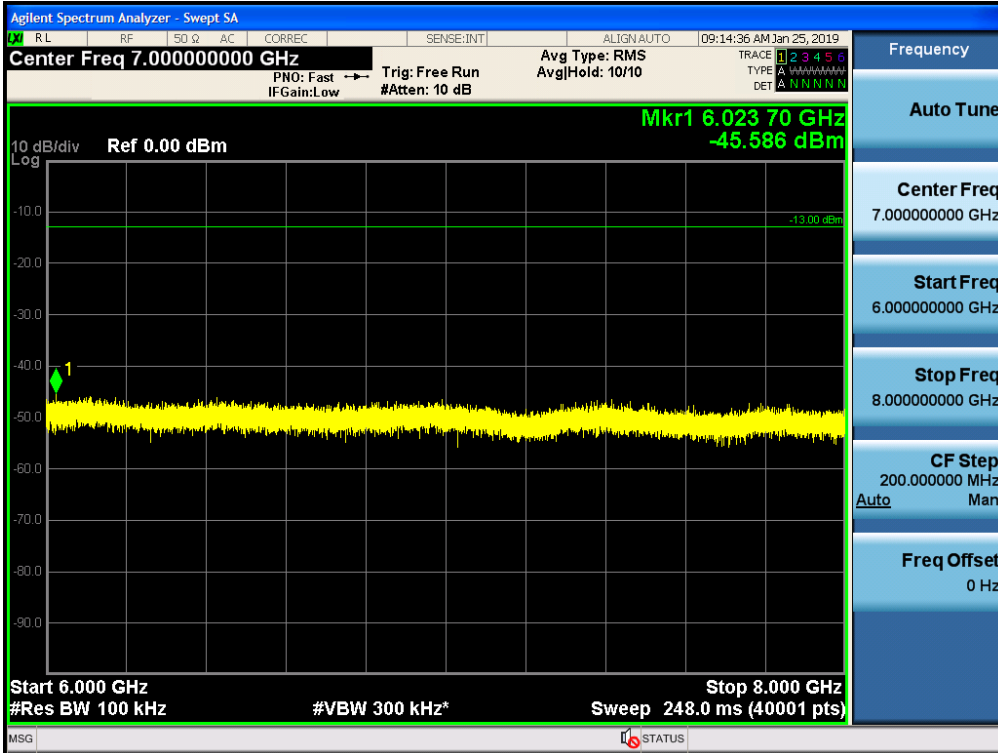

Spurious / Lower 700 MHz / Downlink / LTE 10 MHz / High / 9 kHz ~ 150 kHz

Spurious / Lower 700 MHz / Downlink / LTE 10 MHz / High / 150 kHz ~ 30 MHz

Spurious / Lower 700 MHz / Downlink / LTE 10 MHz / High / 30 MHz ~ Low edge -10.1 MHz

Spurious / Lower 700 MHz / Downlink / LTE 10 MHz / High / Low edge -10.1 MHz ~ Low edge - 100 kHz

Spurious / Lower 700 MHz / Downlink / LTE 10 MHz / High / High Edge + 100 kHz ~ High Edge + 10.1 MHz

Spurious / Lower 700 MHz / Downlink / LTE 10 MHz / High / High Edge + 10.1 MHz ~ 2 GHz

Spurious / Lower 700 MHz / Downlink / LTE 10 MHz / High / 2 GHz ~ 4 GHz

Spurious / Lower 700 MHz / Downlink / LTE 10 MHz / High / 4 GHz ~ 6 GHz

Spurious / Lower 700 MHz / Downlink / LTE 10 MHz / High / 6 GHz ~ 8 GHz

Spurious / Upper 700 MHz / Downlink / LTE 5 MHz / Low / 9 kHz ~ 150 kHz

Spurious / Upper 700 MHz / Downlink / LTE 5 MHz / Low / 150 kHz ~ 30 MHz

Spurious / Upper 700 MHz / Downlink / LTE 5 MHz / Low / 30 MHz ~ Low edge -10.1 MHz