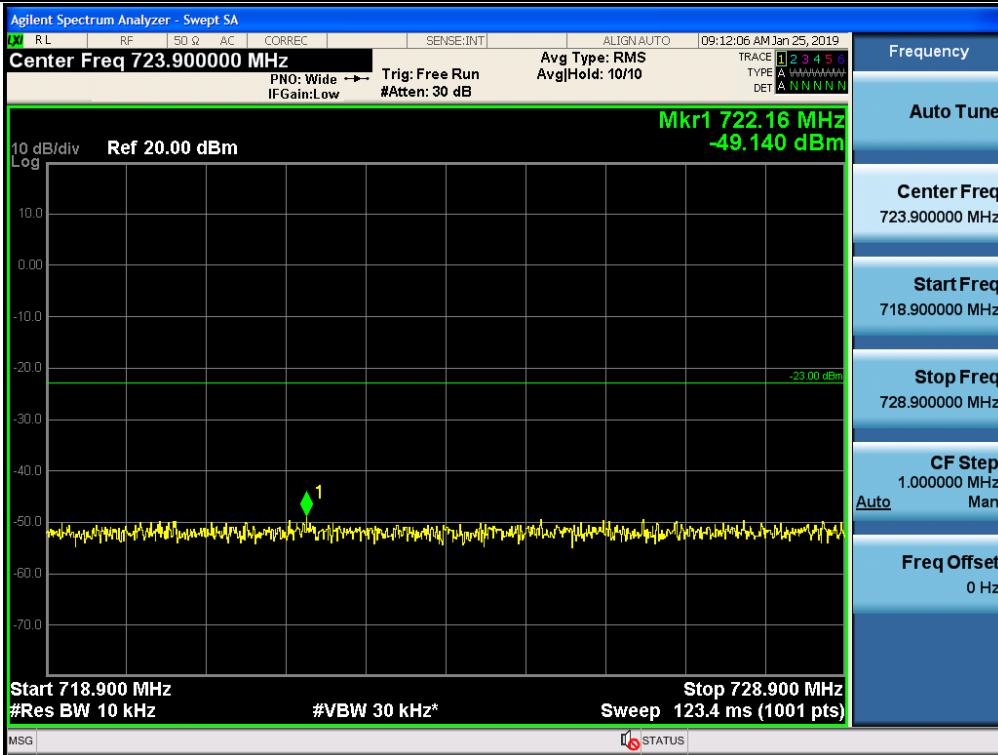

Spurious / Lower 700 MHz / Downlink / LTE 10 MHz / Low / 2 GHz ~ 4 GHz

Spurious / Lower 700 MHz / Downlink / LTE 10 MHz / Low / 4 GHz ~ 6 GHz

Spurious / Lower 700 MHz / Downlink / LTE 10 MHz / Low / 6 GHz ~ 8 GHz

Spurious / Lower 700 MHz / Downlink / LTE 10 MHz / Middle / 9 kHz ~ 150 kHz

Spurious / Lower 700 MHz / Downlink / LTE 10 MHz / Middle / 150 kHz ~ 30 MHz

Spurious / Lower 700 MHz / Downlink / LTE 10 MHz / Middle / 30 MHz ~ Low edge -10.1 MHz

Spurious / Lower 700 MHz / Downlink / LTE 10 MHz / Middle / Low edge -10.1 MHz ~ Low edge - 100 kHz

Spurious / Lower 700 MHz / Downlink / LTE 10 MHz / Middle / High Edge + 100 kHz ~ High Edge + 10.1 MHz

Spurious / Lower 700 MHz / Downlink / LTE 10 MHz / Middle / High Edge + 10.1 MHz ~ 2 GHz

Spurious / Lower 700 MHz / Downlink / LTE 10 MHz / Middle / 2 GHz ~ 4 GHz

Spurious / Lower 700 MHz / Downlink / LTE 10 MHz / Middle / 4 GHz ~ 6 GHz