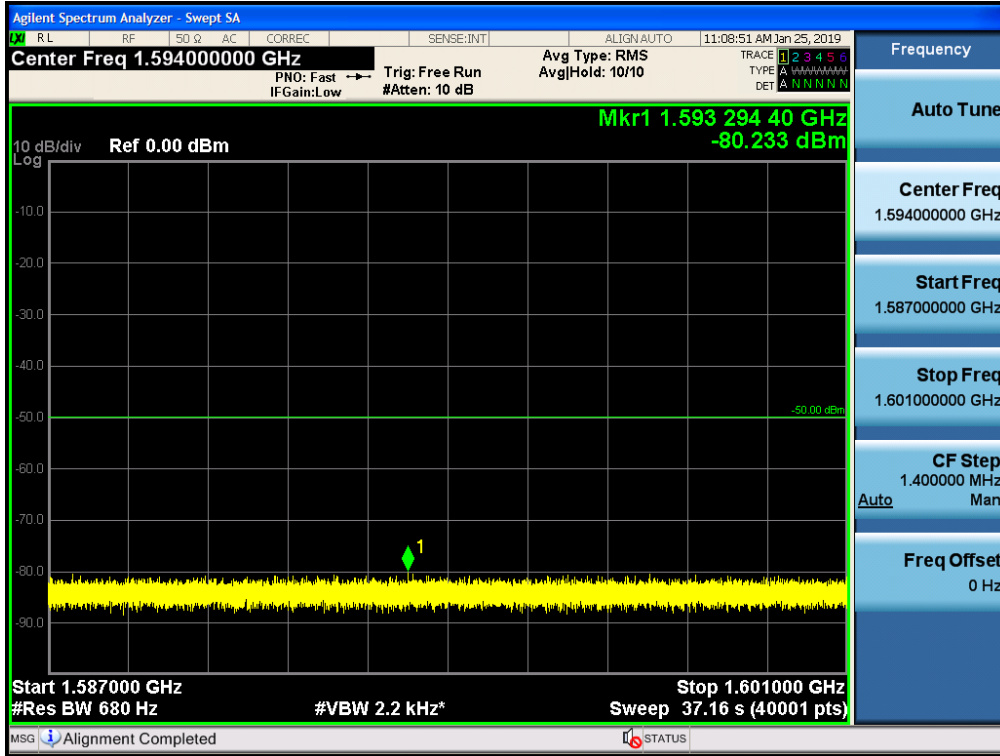

Spurious / Upper 700 MHz / Downlink / LTE 5 MHz / Middle / 6 GHz ~ 8 GHz

Spurious / Upper 700 MHz / Downlink / LTE 5 MHz / Middle / 763 MHz ~ 775 MHz

Spurious / Upper 700 MHz / Downlink / LTE 5 MHz / Middle / 793 MHz ~ 805 GHz

Spurious / Upper 700 MHz / Downlink / LTE 5 MHz / Middle / 1 559 MHz ~ 1610 MHz (1 MHz)

Spurious / Upper 700 MHz / Downlink / LTE 5 MHz / Middle / 1 559 MHz ~ 1 573 MHz (700 Hz (1))

Spurious / Upper 700 MHz / Downlink / LTE 5 MHz / Middle / 1 573 MHz ~ 1 587 MHz (700 Hz (2))

Spurious / Upper 700 MHz / Downlink / LTE 5 MHz / Middle / 1 587 MHz ~ 1 601 MHz (700 Hz (3))

Spurious / Upper 700 MHz / Downlink / LTE 5 MHz / Middle / 1 601 MHz ~ 1 610 MHz (700 Hz (4))