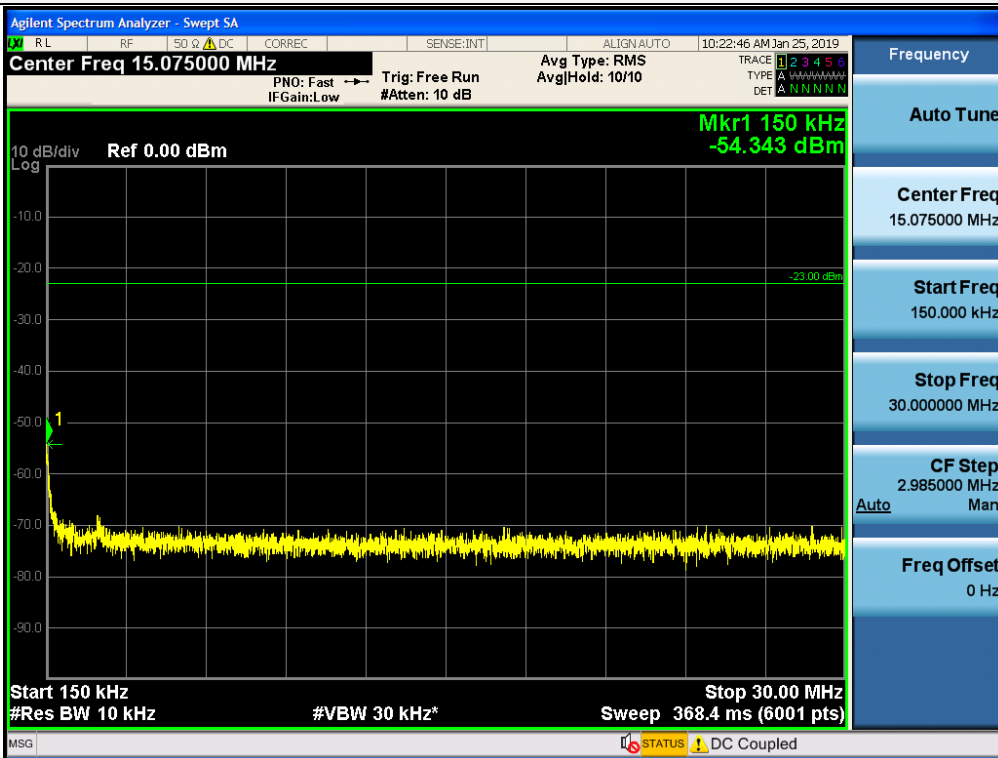

Spurious / Lower 700 MHz / Downlink / LTE 10 MHz / High / Low edge -10.1 MHz ~ Low edge - 100 kHz

Spurious / Lower 700 MHz / Downlink / LTE 10 MHz / High / High Edge + 100 kHz ~ High Edge + 10.1 MHz

Spurious / Lower 700 MHz / Downlink / LTE 10 MHz / High / High Edge + 10.1 MHz ~ 2 GHz

Spurious / Lower 700 MHz / Downlink / LTE 10 MHz / High / 2 GHz ~ 4 GHz

Spurious / Lower 700 MHz / Downlink / LTE 10 MHz / High / 4 GHz ~ 6 GHz

Spurious / Lower 700 MHz / Downlink / LTE 10 MHz / High / 6 GHz ~ 8 GHz

Spurious / Upper 700 MHz / Downlink / LTE 5 MHz / Low / 9 kHz ~ 150 kHz

Spurious / Upper 700 MHz / Downlink / LTE 5 MHz / Low / 150 kHz ~ 30 MHz

Spurious / Upper 700 MHz / Downlink / LTE 5 MHz / Low / 30 MHz ~ Low edge -10.1 MHz

Spurious / Upper 700 MHz / Downlink / LTE 5 MHz / Low / Low edge -10.1 MHz ~ Low edge - 100 kHz

Spurious / Upper 700 MHz / Downlink / LTE 5 MHz / Low / High Edge + 100 kHz ~ High Edge + 10.1 MHz

Spurious / Upper 700 MHz / Downlink / LTE 5 MHz / Low / High Edge + 10.1 MHz ~ 2 GHz