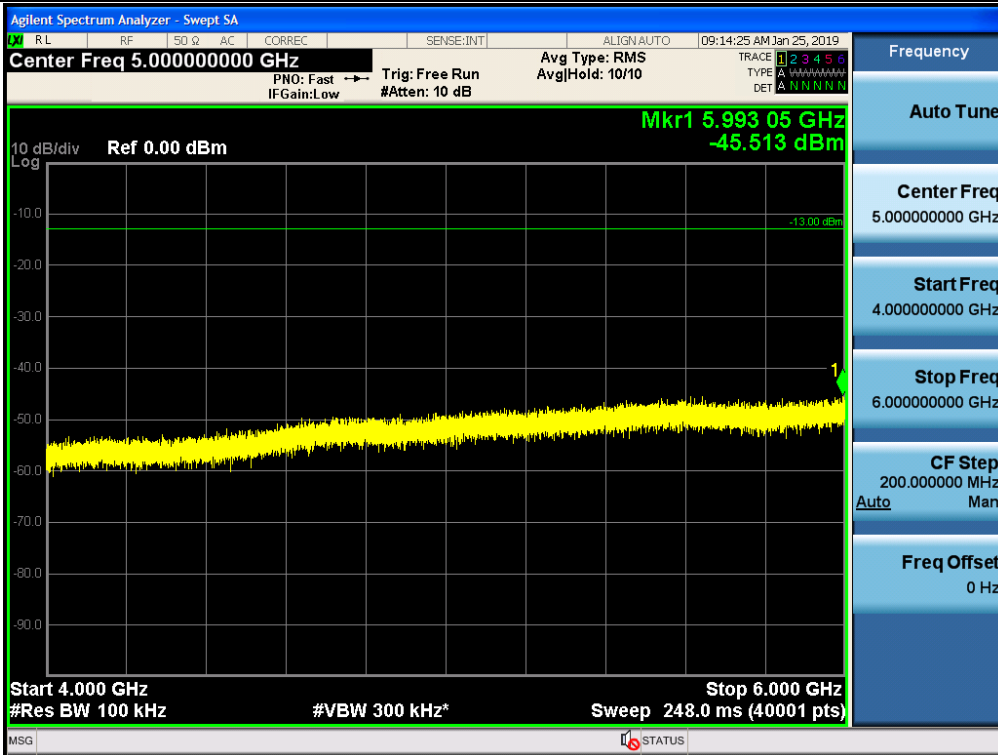

Spurious / Lower 700 MHz / Downlink / LTE 10 MHz / High / 9 kHz ~ 150 kHz

Spurious / Lower 700 MHz / Downlink / LTE 10 MHz / High / 150 kHz ~ 30 MHz

Spurious / Lower 700 MHz / Downlink / LTE 10 MHz / High / 30 MHz ~ Low edge -10.1 MHz

Spurious / Lower 700 MHz / Downlink / LTE 10 MHz / High / Low edge -10.1 MHz ~ Low edge - 100 kHz

Spurious / Lower 700 MHz / Downlink / LTE 10 MHz / High / High Edge + 100 kHz ~ High Edge + 10.1 MHz

Spurious / Lower 700 MHz / Downlink / LTE 10 MHz / High / High Edge + 10.1 MHz ~ 2 GHz

Spurious / Lower 700 MHz / Downlink / LTE 10 MHz / High / 2 GHz ~ 4 GHz

Spurious / Lower 700 MHz / Downlink / LTE 10 MHz / High / 4 GHz ~ 6 GHz

Spurious / Lower 700 MHz / Downlink / LTE 10 MHz / High / 6 GHz ~ 8 GHz

Spurious / Upper 700 MHz / Downlink / LTE 5 MHz / Low / 9 kHz ~ 150 kHz

Spurious / Upper 700 MHz / Downlink / LTE 5 MHz / Low / 150 kHz ~ 30 MHz

Spurious / Upper 700 MHz / Downlink / LTE 5 MHz / Low / 30 MHz ~ Low edge -10.1 MHz