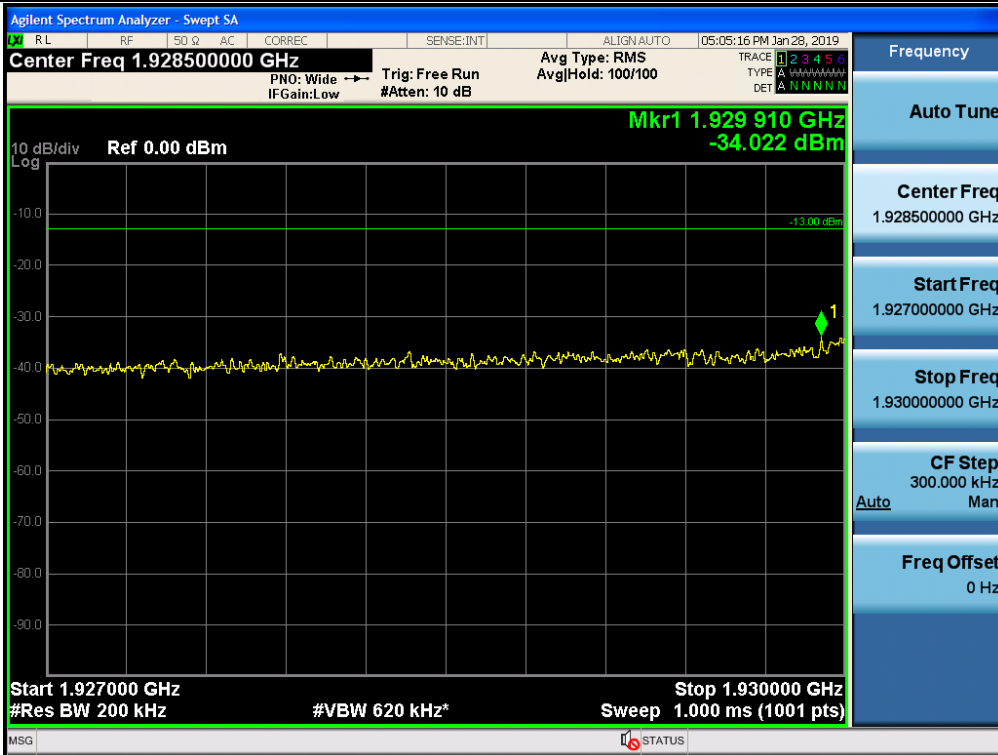

+3 dB above Out-of-band (single test signal) / Broadband PCS / Downlink / LTE 5 MHz / Upper

+3 dB above Out-of-band (single test signal) / Broadband PCS / Downlink / LTE 5 MHz / Lower

+3 dB above Out-of-band (single test signal) / Broadband PCS / Downlink / LTE 10 MHz / Upper

+3 dB above Out-of-band (single test signal) / Broadband PCS / Downlink / LTE 10 MHz / Lower

+3 dB above Out-of-band (single test signal) / Broadband PCS / Downlink / LTE 20 MHz / Upper

+3 dB above Out-of-band (single test signal) / Broadband PCS / Downlink / LTE 20 MHz / Lower