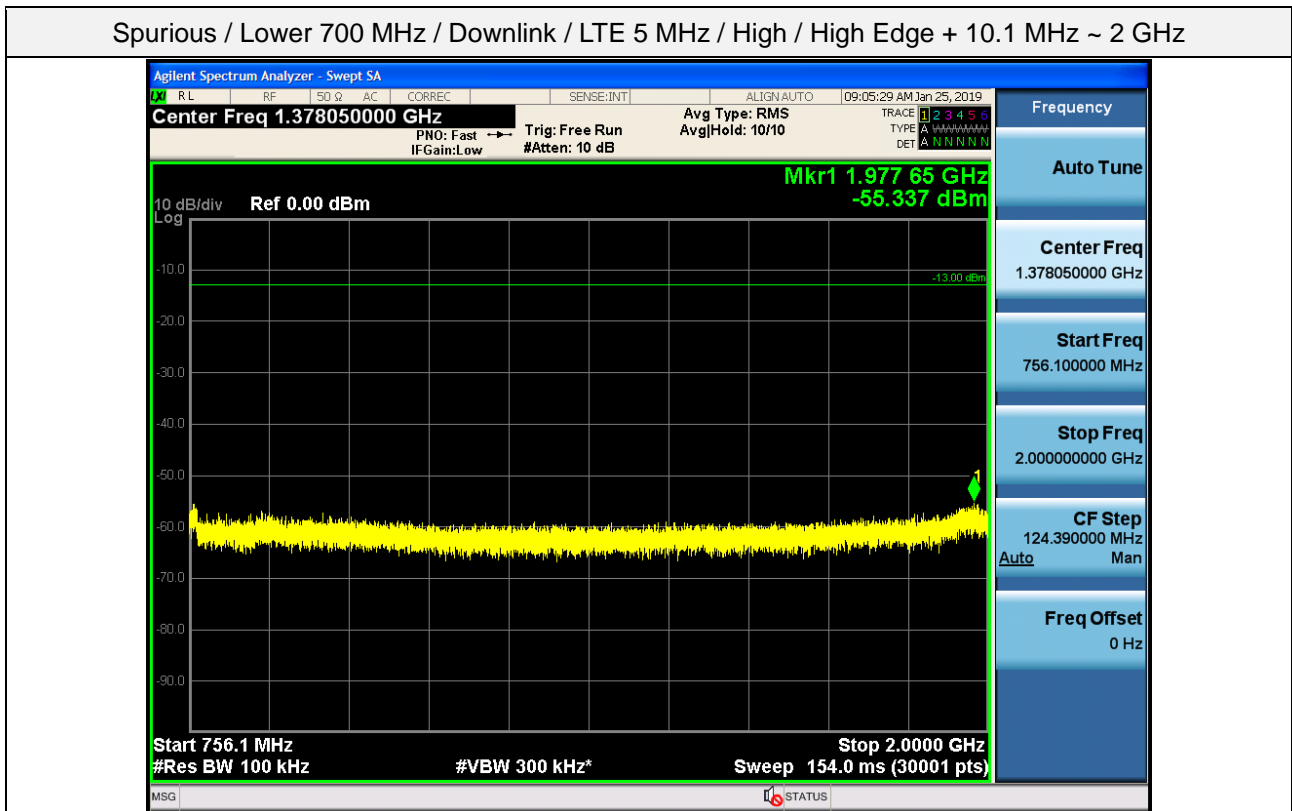

Spurious / Lower 700 MHz / Downlink / LTE 5 MHz / Middle / 4 GHz ~ 6 GHz

Spurious / Lower 700 MHz / Downlink / LTE 5 MHz / Middle / 6 GHz ~ 8 GHz

Spurious / Lower 700 MHz / Downlink / LTE 5 MHz / High / 9 kHz ~ 150 kHz

Spurious / Lower 700 MHz / Downlink / LTE 5 MHz / High / 150 kHz ~ 30 MHz

Spurious / Lower 700 MHz / Downlink / LTE 5 MHz / High / 30 MHz ~ Low edge -10.1 MHz

Spurious / Lower 700 MHz / Downlink / LTE 5 MHz / High / Low edge -10.1 MHz ~ Low edge - 100 kHz

Spurious / Lower 700 MHz / Downlink / LTE 5 MHz / High / High Edge + 100 kHz ~ High Edge + 10.1 MHz

Spurious / Lower 700 MHz / Downlink / LTE 5 MHz / High / High Edge + 10.1 MHz ~ 2 GHz

Spurious / Lower 700 MHz / Downlink / LTE 5 MHz / High / 2 GHz ~ 4 GHz

Spurious / Lower 700 MHz / Downlink / LTE 5 MHz / High / 4 GHz ~ 6 GHz

Spurious / Lower 700 MHz / Downlink / LTE 5 MHz / High / 6 GHz ~ 8 GHz

Spurious / Lower 700 MHz / Downlink / LTE 10 MHz / Low / 9 kHz ~ 150 kHz