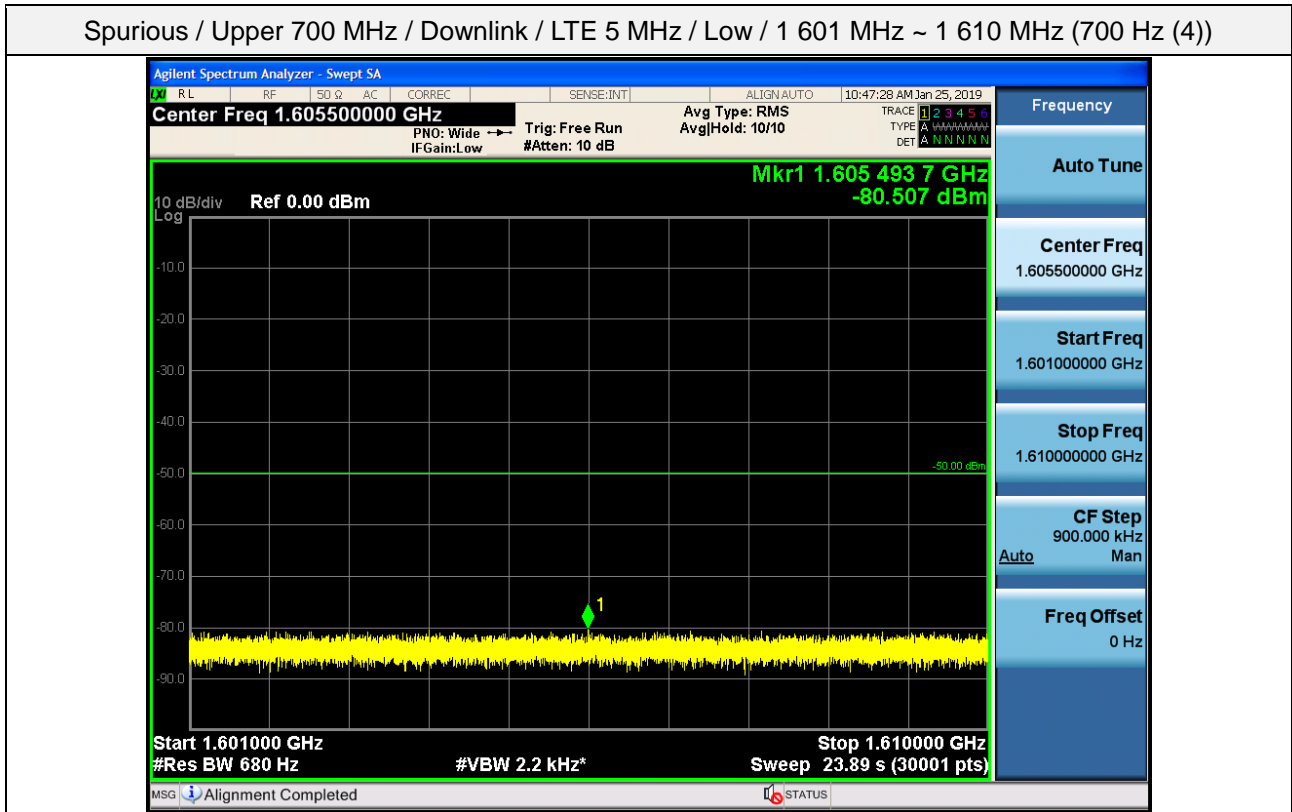

Spurious / Upper 700 MHz / Downlink / LTE 5 MHz / Low / 763 MHz ~ 775 MHz

Spurious / Upper 700 MHz / Downlink / LTE 5 MHz / Low / 793 MHz ~ 805 GHz

Spurious / Upper 700 MHz / Downlink / LTE 5 MHz / Low / 1 559 MHz ~ 1610 MHz (1 MHz)

Spurious / Upper 700 MHz / Downlink / LTE 5 MHz / Low / 1 559 MHz ~ 1 573 MHz (700 Hz (1))

Spurious / Upper 700 MHz / Downlink / LTE 5 MHz / Low / 1 573 MHz ~ 1 587 MHz (700 Hz (2))

Spurious / Upper 700 MHz / Downlink / LTE 5 MHz / Low / 1 587 MHz ~ 1 601 MHz (700 Hz (3))

Spurious / Upper 700 MHz / Downlink / LTE 5 MHz / Low / 1 601 MHz ~ 1 610 MHz (700 Hz (4))

Spurious / Upper 700 MHz / Downlink / LTE 5 MHz / Middle / 9 kHz ~ 150 kHz

Spurious / Upper 700 MHz / Downlink / LTE 5 MHz / Middle / 150 kHz ~ 30 MHz

Spurious / Upper 700 MHz / Downlink / LTE 5 MHz / Middle / 30 MHz ~ Low edge – 10.1 MHz

Spurious / Upper 700 MHz / Downlink / LTE 5 MHz / Middle / Low edge - 10.1 MHz ~ Low edge - 100 kHz

Spurious / Upper 700 MHz / Downlink / LTE 5 MHz / Middle / High Edge + 100 kHz ~ High Edge + 10 MHz