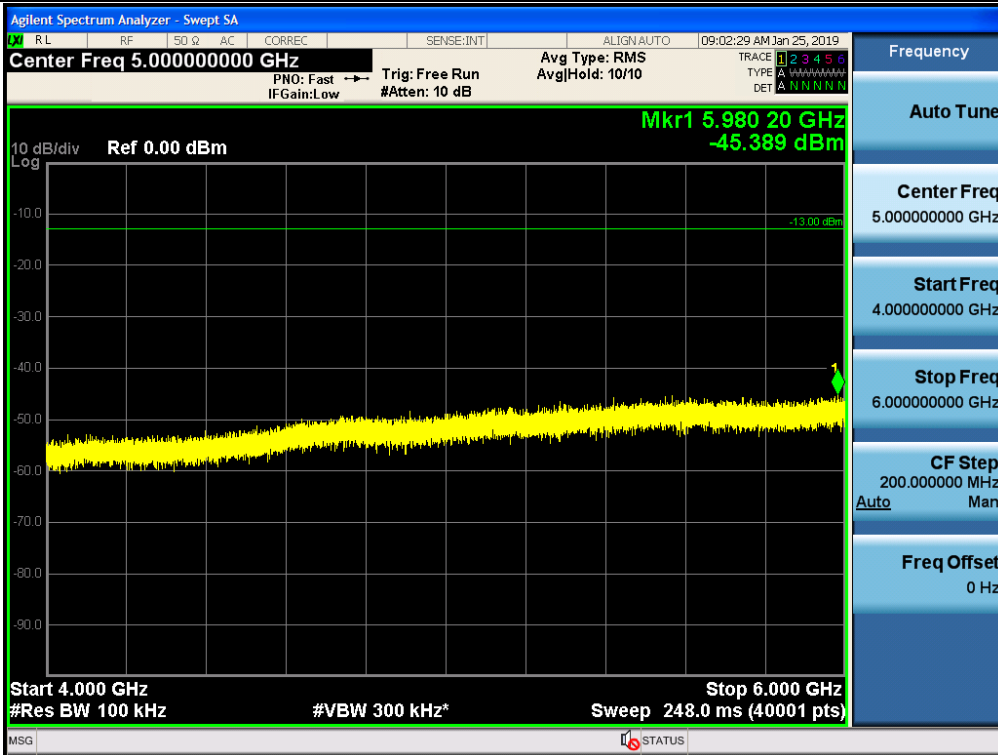

+3 dB above Out-of-band (single test signal) / BRS/EBS / Downlink / LTE 20 MHz (TDD) / Lower

Plot data of Spurious Emissions

Spurious / Lower 700 MHz / Downlink / LTE 5 MHz / Low / 30 MHz ~ Low edge -10.1 MHz

Spurious / Lower 700 MHz / Downlink / LTE 5 MHz / Low / Low edge -10.1 MHz ~ Low edge - 100 kHz

Spurious / Lower 700 MHz / Downlink / LTE 5 MHz / Low / High Edge + 100 kHz ~ High Edge + 10.1 MHz

Spurious / Lower 700 MHz / Downlink / LTE 5 MHz / Low / High Edge + 10.1 MHz ~ 2 GHz

Spurious / Lower 700 MHz / Downlink / LTE 5 MHz / Low / 2 GHz ~ 4 GHz

Spurious / Lower 700 MHz / Downlink / LTE 5 MHz / Low / 4 GHz ~ 6 GHz

Spurious / Lower 700 MHz / Downlink / LTE 5 MHz / Middle / 9 kHz ~ 150 kHz

Spurious / Lower 700 MHz / Downlink / LTE 5 MHz / Middle / 150 kHz ~ 30 MHz

Spurious / Lower 700 MHz / Downlink / LTE 5 MHz / Middle / 30 MHz ~ Low edge -10.1 MHz

Spurious / Lower 700 MHz / Downlink / LTE 5 MHz / Middle / Low edge -10.1 MHz ~ Low edge - 100 kHz