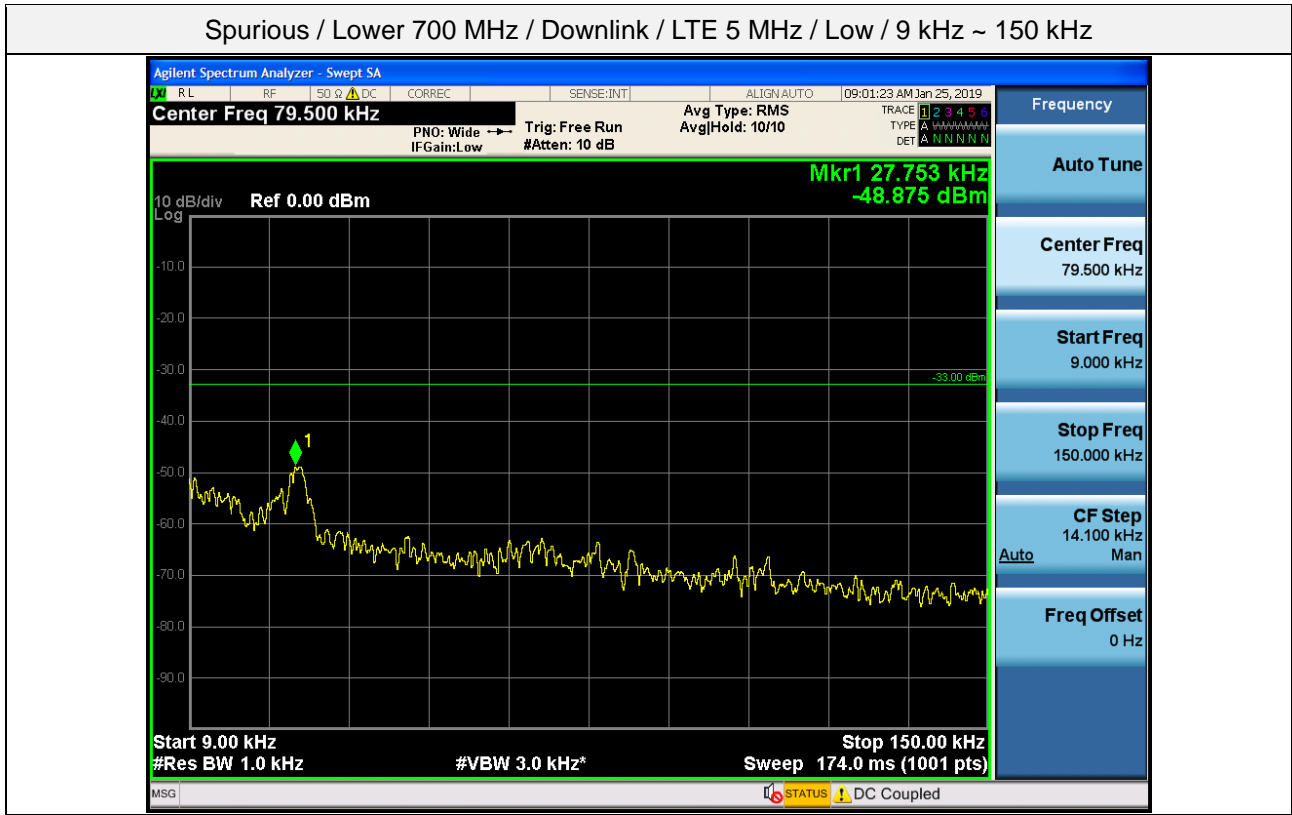

+3 dB above Out-of-band (single test signal) / BRS/EBS / Downlink / LTE 10 MHz (TDD) / Upper

+3 dB above Out-of-band (single test signal) / BRS/EBS / Downlink / LTE 10 MHz (TDD) / Lower

+3 dB above Out-of-band (single test signal) / BRS/EBS / Downlink / LTE 20 MHz (TDD) / Upper

+3 dB above Out-of-band (single test signal) / BRS/EBS / Downlink / LTE 20 MHz (TDD) / Lower

Plot data of Spurious Emissions

Spurious / Lower 700 MHz / Downlink / LTE 5 MHz / Low / 30 MHz ~ Low edge -10.1 MHz

Spurious / Lower 700 MHz / Downlink / LTE 5 MHz / Low / Low edge -10.1 MHz ~ Low edge - 100 kHz

Spurious / Lower 700 MHz / Downlink / LTE 5 MHz / Low / High Edge + 100 kHz ~ High Edge + 10.1 MHz

Spurious / Lower 700 MHz / Downlink / LTE 5 MHz / Low / High Edge + 10.1 MHz ~ 2 GHz