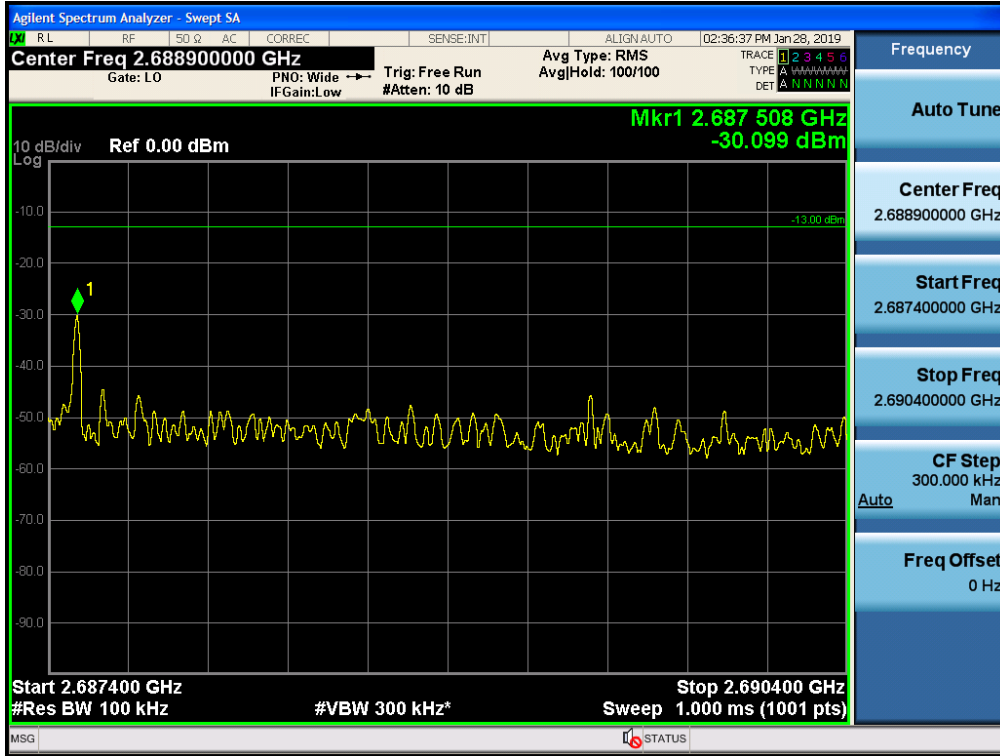

+3 dB above Out-of-band (single test signal) / WCS / Downlink / LTE 10 MHz / Lower

+3 dB above Out-of-band (single test signal) / BRS/EBS / Downlink / LTE 5 MHz (TDD) / Upper

+3 dB above Out-of-band (single test signal) / BRS/EBS / Downlink / LTE 5 MHz (TDD) / Lower

+3 dB above Out-of-band (single test signal) / BRS/EBS / Downlink / LTE 10 MHz (TDD) / Upper

+3 dB above Out-of-band (single test signal) / BRS/EBS / Downlink / LTE 10 MHz (TDD) / Lower

+3 dB above Out-of-band (single test signal) / BRS/EBS / Downlink / LTE 20 MHz (TDD) / Upper

+3 dB above Out-of-band (single test signal) / BRS/EBS / Downlink / LTE 20 MHz (TDD) / Lower

Plot data of Spurious Emissions

Spurious / Lower 700 MHz / Downlink / LTE 5 MHz / Low / 30 MHz ~ Low edge -10.1 MHz