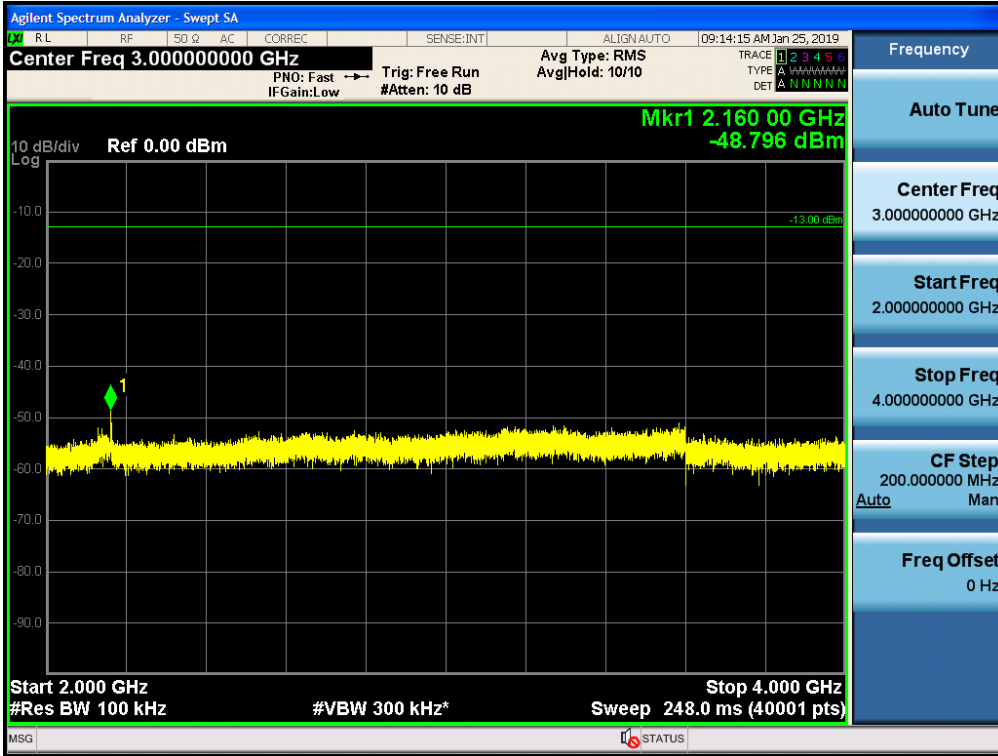

Spurious / Lower 700 MHz / Downlink / LTE 10 MHz / High / 9 kHz ~ 150 kHz

Spurious / Lower 700 MHz / Downlink / LTE 10 MHz / High / 150 kHz ~ 30 MHz

Spurious / Lower 700 MHz / Downlink / LTE 10 MHz / High / 30 MHz ~ Low edge -10.1 MHz

Spurious / Lower 700 MHz / Downlink / LTE 10 MHz / High / Low edge -10.1 MHz ~ Low edge - 100 kHz

Spurious / Lower 700 MHz / Downlink / LTE 10 MHz / High / High Edge + 100 kHz ~ High Edge + 10.1 MHz

Spurious / Lower 700 MHz / Downlink / LTE 10 MHz / High / High Edge + 10.1 MHz ~ 2 GHz

Spurious / Lower 700 MHz / Downlink / LTE 10 MHz / High / 2 GHz ~ 4 GHz

Spurious / Lower 700 MHz / Downlink / LTE 10 MHz / High / 4 GHz ~ 6 GHz

Spurious / Lower 700 MHz / Downlink / LTE 10 MHz / High / 6 GHz ~ 8 GHz

Spurious / Upper 700 MHz / Downlink / LTE 5 MHz / Low / 9 kHz ~ 150 kHz

Spurious / Upper 700 MHz / Downlink / LTE 5 MHz / Low / 150 kHz ~ 30 MHz

Spurious / Upper 700 MHz / Downlink / LTE 5 MHz / Low / 30 MHz ~ Low edge -10.1 MHz