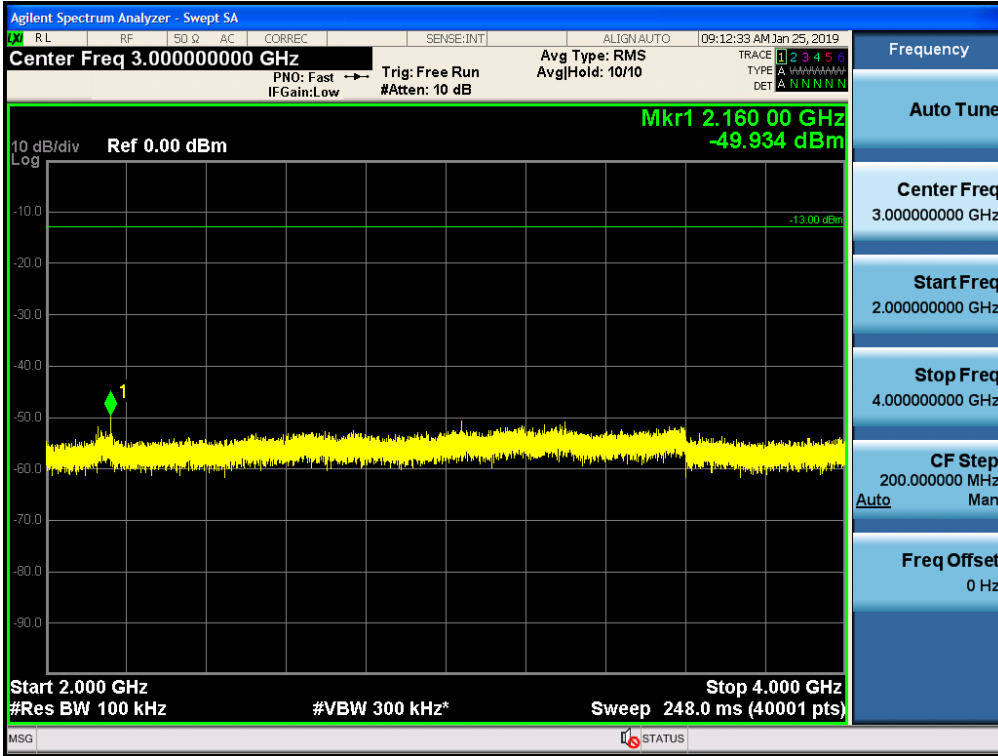

Spurious / Lower 700 MHz / Downlink / LTE 10 MHz / Middle / 9 kHz ~ 150 kHz

Spurious / Lower 700 MHz / Downlink / LTE 10 MHz / Middle / 150 kHz ~ 30 MHz

Spurious / Lower 700 MHz / Downlink / LTE 10 MHz / Middle / 30 MHz ~ Low edge -10.1 MHz

Spurious / Lower 700 MHz / Downlink / LTE 10 MHz / Middle / Low edge -10.1 MHz ~ Low edge - 100 kHz

Spurious / Lower 700 MHz / Downlink / LTE 10 MHz / Middle / High Edge + 100 kHz ~ High Edge + 10.1 MHz

Spurious / Lower 700 MHz / Downlink / LTE 10 MHz / Middle / High Edge + 10.1 MHz ~ 2 GHz

Spurious / Lower 700 MHz / Downlink / LTE 10 MHz / Middle / 2 GHz ~ 4 GHz

Spurious / Lower 700 MHz / Downlink / LTE 10 MHz / Middle / 4 GHz ~ 6 GHz

Spurious / Lower 700 MHz / Downlink / LTE 10 MHz / High / 9 kHz ~ 150 kHz

Spurious / Lower 700 MHz / Downlink / LTE 10 MHz / High / 150 kHz ~ 30 MHz

Spurious / Lower 700 MHz / Downlink / LTE 10 MHz / High / 30 MHz ~ Low edge -10.1 MHz