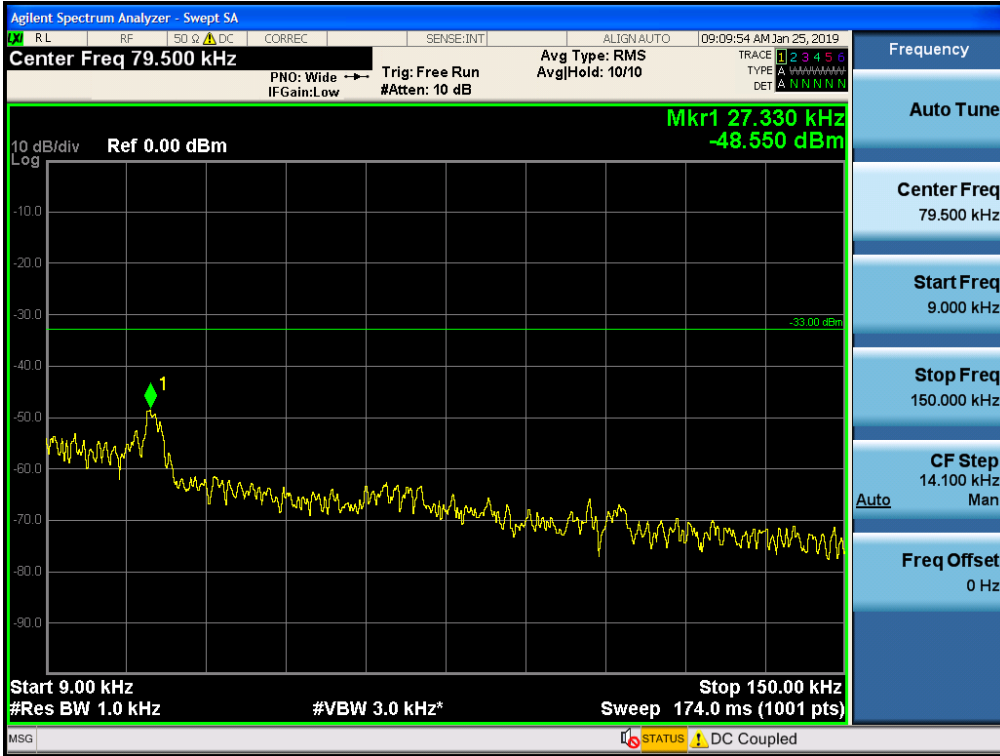

Spurious / Lower 700 MHz / Downlink / LTE 5 MHz / High / 150 kHz ~ 30 MHz

Spurious / Lower 700 MHz / Downlink / LTE 5 MHz / High / 30 MHz ~ Low edge -10.1 MHz

Spurious / Lower 700 MHz / Downlink / LTE 5 MHz / High / Low edge -10.1 MHz ~ Low edge - 100 kHz

Spurious / Lower 700 MHz / Downlink / LTE 5 MHz / High / High Edge + 100 kHz ~ High Edge + 10.1 MHz

Spurious / Lower 700 MHz / Downlink / LTE 5 MHz / High / High Edge + 10.1 MHz ~ 2 GHz

Spurious / Lower 700 MHz / Downlink / LTE 5 MHz / High / 2 GHz ~ 4 GHz

Spurious / Lower 700 MHz / Downlink / LTE 5 MHz / High / 4 GHz ~ 6 GHz

Spurious / Lower 700 MHz / Downlink / LTE 5 MHz / High / 6 GHz ~ 8 GHz

Spurious / Lower 700 MHz / Downlink / LTE 10 MHz / Low / 9 kHz ~ 150 kHz

Spurious / Lower 700 MHz / Downlink / LTE 10 MHz / Low / 150 kHz ~ 30 MHz

Spurious / Lower 700 MHz / Downlink / LTE 10 MHz / Low / 30 MHz ~ Low edge -10.1 MHz

Spurious / Lower 700 MHz / Downlink / LTE 10 MHz / Low / Low edge -10.1 MHz ~ Low edge - 100 kHz