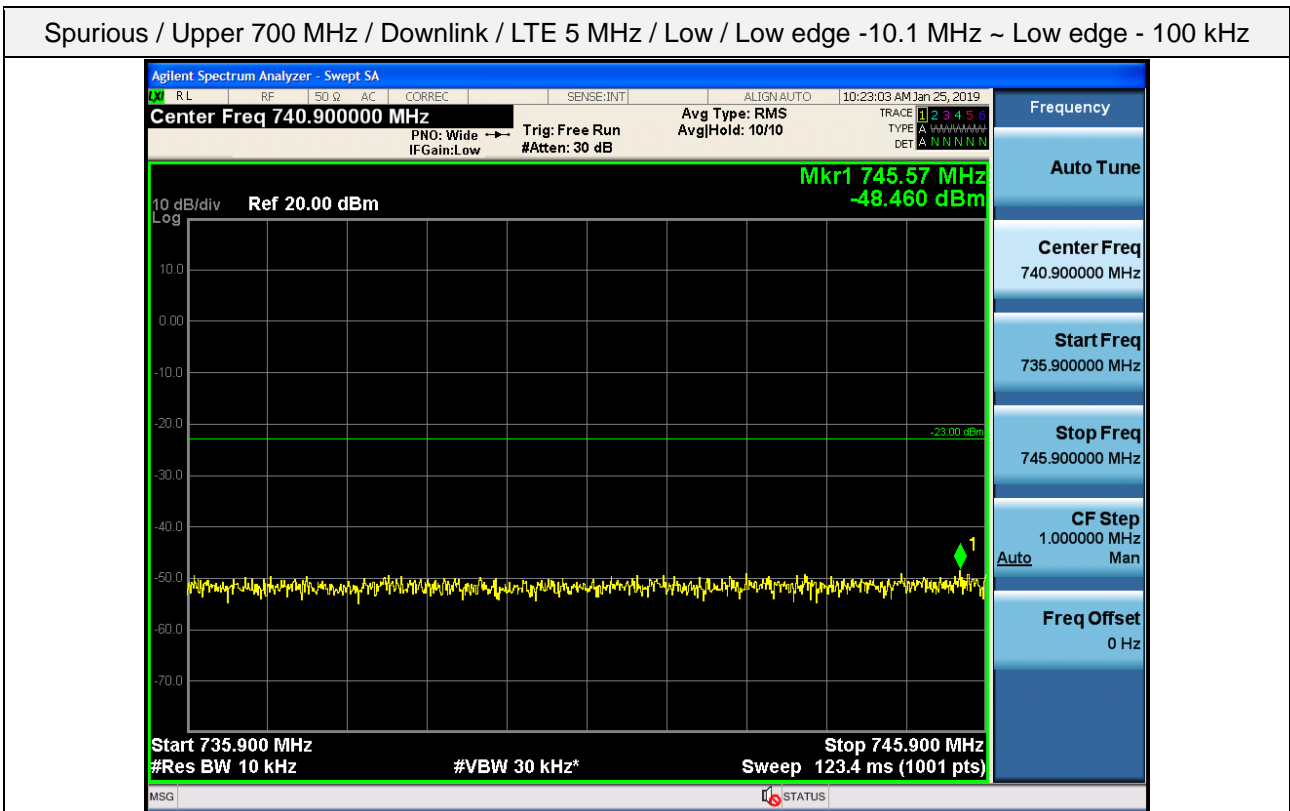

Spurious / Lower 700 MHz / Downlink / LTE 10 MHz / High / 2 GHz ~ 4 GHz

Spurious / Lower 700 MHz / Downlink / LTE 10 MHz / High / 4 GHz ~ 6 GHz

Spurious / Lower 700 MHz / Downlink / LTE 10 MHz / High / 6 GHz ~ 8 GHz

Spurious / Upper 700 MHz / Downlink / LTE 5 MHz / Low / 9 kHz ~ 150 kHz

Spurious / Upper 700 MHz / Downlink / LTE 5 MHz / Low / 150 kHz ~ 30 MHz

Spurious / Upper 700 MHz / Downlink / LTE 5 MHz / Low / 30 MHz ~ Low edge -10.1 MHz

Spurious / Upper 700 MHz / Downlink / LTE 5 MHz / Low / Low edge -10.1 MHz ~ Low edge - 100 kHz

Spurious / Upper 700 MHz / Downlink / LTE 5 MHz / Low / High Edge + 100 kHz ~ High Edge + 10.1 MHz

Spurious / Upper 700 MHz / Downlink / LTE 5 MHz / Low / High Edge + 10.1 MHz ~ 2 GHz

Spurious / Upper 700 MHz / Downlink / LTE 5 MHz / Low / 2 GHz ~ 4 GHz

Spurious / Upper 700 MHz / Downlink / LTE 5 MHz / Low / 4 GHz ~ 6 GHz

Spurious / Upper 700 MHz / Downlink / LTE 5 MHz / Low / 6 GHz ~ 8 GHz