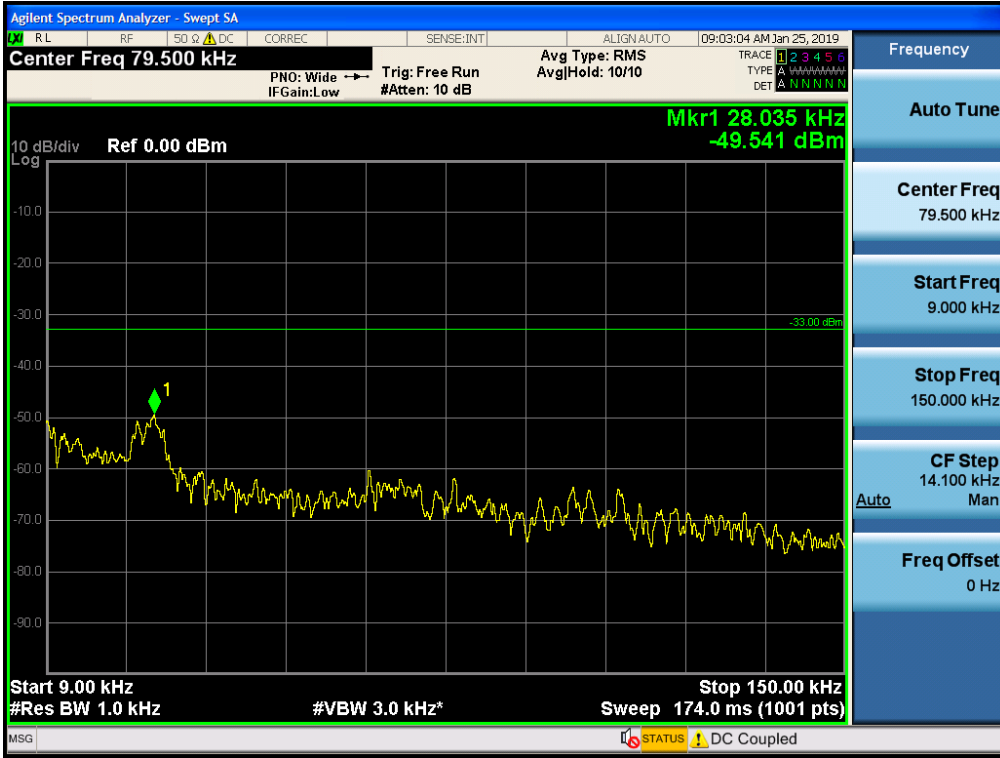

Spurious / Lower 700 MHz / Downlink / LTE 5 MHz / Low / Low edge -10.1 MHz ~ Low edge - 100 kHz

Spurious / Lower 700 MHz / Downlink / LTE 5 MHz / Low / High Edge + 100 kHz ~ High Edge + 10.1 MHz

Spurious / Lower 700 MHz / Downlink / LTE 5 MHz / Low / High Edge + 10.1 MHz ~ 2 GHz

Spurious / Lower 700 MHz / Downlink / LTE 5 MHz / Low / 2 GHz ~ 4 GHz

Spurious / Lower 700 MHz / Downlink / LTE 5 MHz / Low / 4 GHz ~ 6 GHz

Spurious / Lower 700 MHz / Downlink / LTE 5 MHz / Middle / 9 kHz ~ 150 kHz

Spurious / Lower 700 MHz / Downlink / LTE 5 MHz / Middle / 150 kHz ~ 30 MHz

Spurious / Lower 700 MHz / Downlink / LTE 5 MHz / Middle / 30 MHz ~ Low edge -10.1 MHz

Spurious / Lower 700 MHz / Downlink / LTE 5 MHz / Middle / Low edge -10.1 MHz ~ Low edge - 100 kHz

Spurious / Lower 700 MHz / Downlink / LTE 5 MHz / Middle / High Edge + 100 kHz ~ High Edge + 10.1 MHz

Spurious / Lower 700 MHz / Downlink / LTE 5 MHz / Middle / High Edge + 10.1 MHz ~ 2 GHz

Spurious / Lower 700 MHz / Downlink / LTE 5 MHz / Middle / 2 GHz ~ 4 GHz