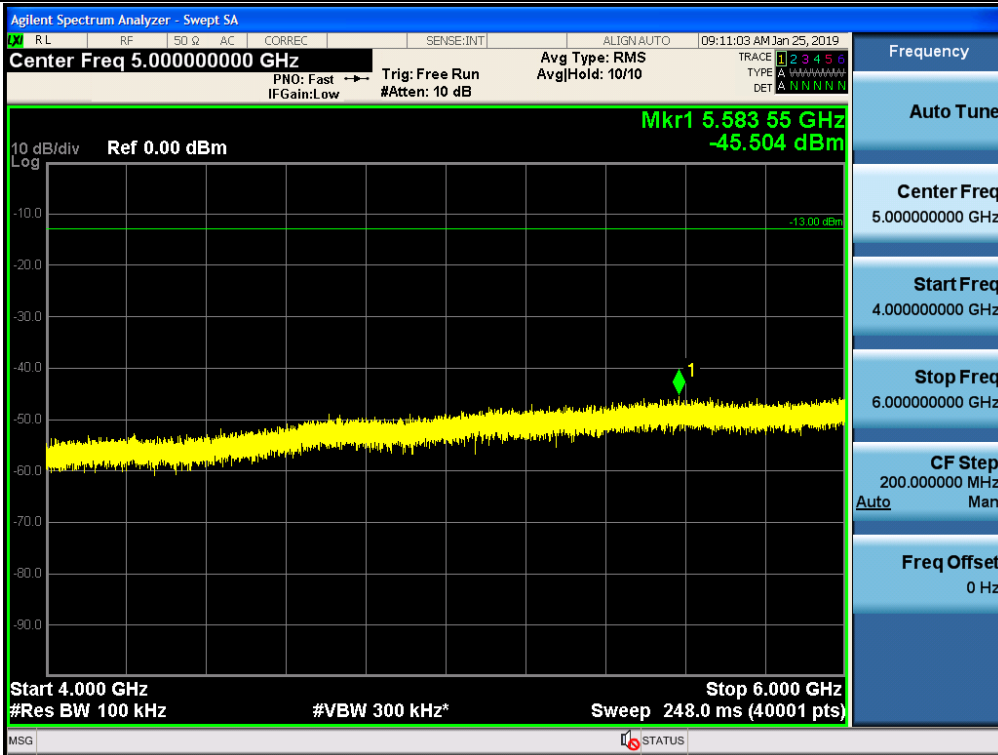

Spurious / Lower 700 MHz / Downlink / LTE 5 MHz / High / 4 GHz ~ 6 GHz

Spurious / Lower 700 MHz / Downlink / LTE 5 MHz / High / 6 GHz ~ 8 GHz

Spurious / Lower 700 MHz / Downlink / LTE 10 MHz / Low / 9 kHz ~ 150 kHz

Spurious / Lower 700 MHz / Downlink / LTE 10 MHz / Low / 150 kHz ~ 30 MHz

Spurious / Lower 700 MHz / Downlink / LTE 10 MHz / Low / 30 MHz ~ Low edge -10.1 MHz

Spurious / Lower 700 MHz / Downlink / LTE 10 MHz / Low / Low edge -10.1 MHz ~ Low edge - 100 kHz

Spurious / Lower 700 MHz / Downlink / LTE 10 MHz / Low / 2 GHz ~ 4 GHz

Spurious / Lower 700 MHz / Downlink / LTE 10 MHz / Low / 4 GHz ~ 6 GHz

Spurious / Lower 700 MHz / Downlink / LTE 10 MHz / Low / 6 GHz ~ 8 GHz