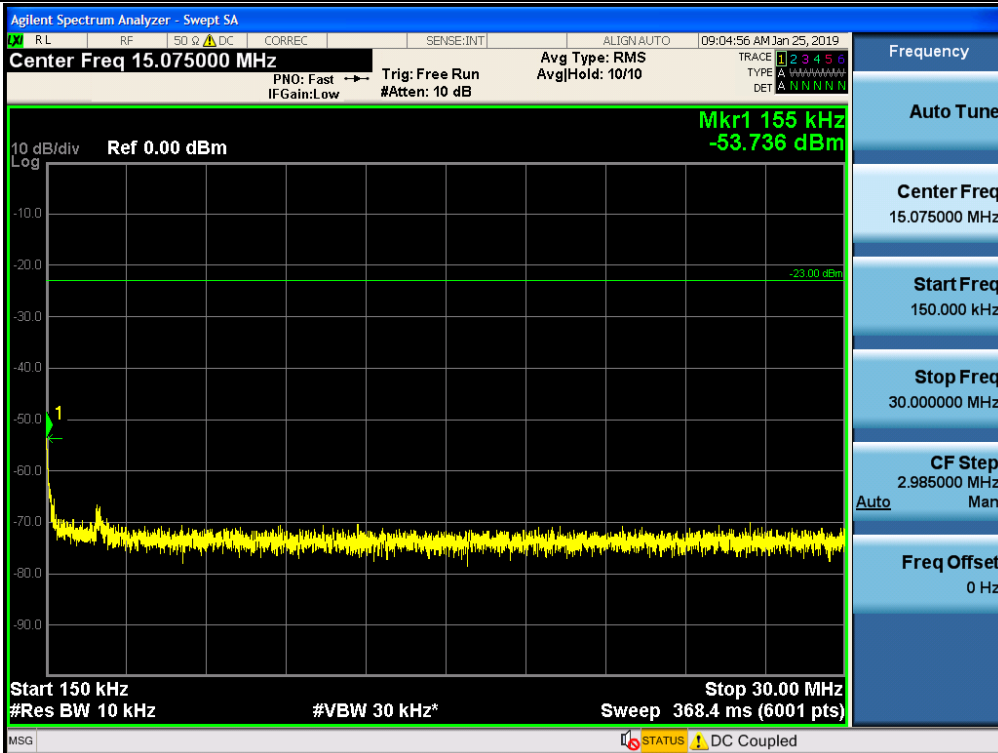

Spurious / Lower 700 MHz / Downlink / LTE 5 MHz / Middle / High Edge + 100 kHz ~ High Edge + 10.1 MHz

Spurious / Lower 700 MHz / Downlink / LTE 5 MHz / Middle / High Edge + 10.1 MHz ~ 2 GHz

Spurious / Lower 700 MHz / Downlink / LTE 5 MHz / Middle / 2 GHz ~ 4 GHz

Spurious / Lower 700 MHz / Downlink / LTE 5 MHz / Middle / 4 GHz ~ 6 GHz

Spurious / Lower 700 MHz / Downlink / LTE 5 MHz / Middle / 6 GHz ~ 8 GHz

Spurious / Lower 700 MHz / Downlink / LTE 5 MHz / High / 9 kHz ~ 150 kHz

Spurious / Lower 700 MHz / Downlink / LTE 5 MHz / High / 150 kHz ~ 30 MHz

Spurious / Lower 700 MHz / Downlink / LTE 5 MHz / High / 30 MHz ~ Low edge -10.1 MHz

Spurious / Lower 700 MHz / Downlink / LTE 5 MHz / High / Low edge -10.1 MHz ~ Low edge - 100 kHz

Spurious / Lower 700 MHz / Downlink / LTE 5 MHz / High / High Edge + 100 kHz ~ High Edge + 10.1 MHz

Spurious / Lower 700 MHz / Downlink / LTE 5 MHz / High / High Edge + 10.1 MHz ~ 2 GHz

Spurious / Lower 700 MHz / Downlink / LTE 5 MHz / High / 2 GHz ~ 4 GHz