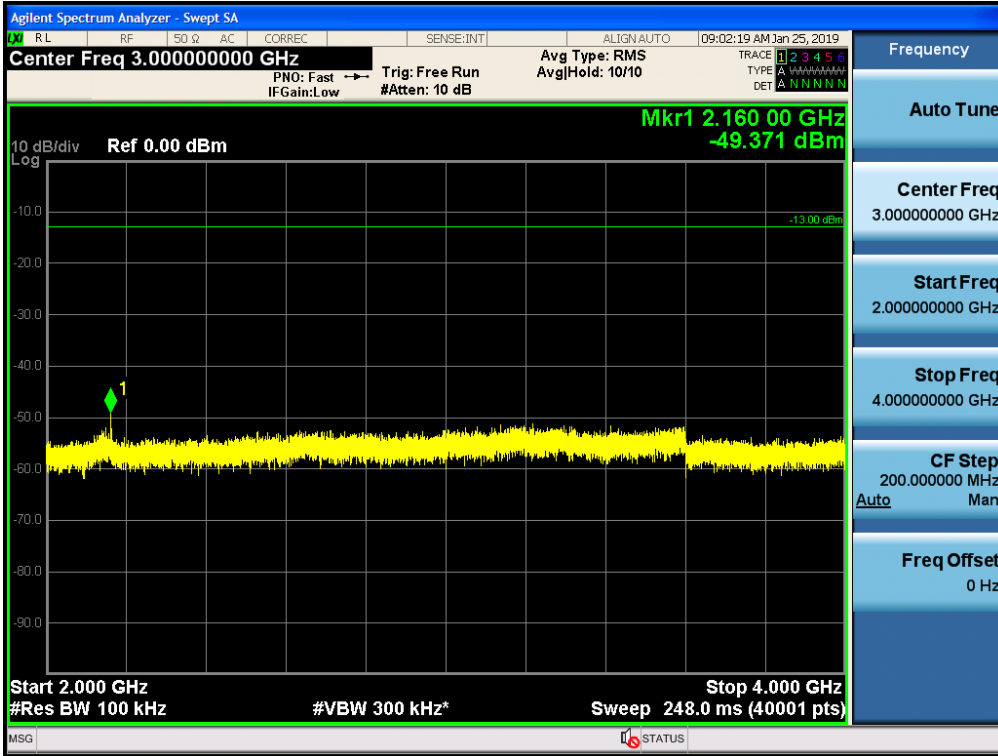

+3 dB above Out-of-band (single test signal) / BRS/EBS / Downlink / LTE 20 MHz (TDD) / Lower

Plot data of Spurious Emissions

Spurious / Lower 700 MHz / Downlink / LTE 5 MHz / Low / 30 MHz ~ Low edge -10.1 MHz

Spurious / Lower 700 MHz / Downlink / LTE 5 MHz / Low / Low edge -10.1 MHz ~ Low edge - 100 kHz

Spurious / Lower 700 MHz / Downlink / LTE 5 MHz / Low / High Edge + 100 kHz ~ High Edge + 10.1 MHz

Spurious / Lower 700 MHz / Downlink / LTE 5 MHz / Low / High Edge + 10.1 MHz ~ 2 GHz

Spurious / Lower 700 MHz / Downlink / LTE 5 MHz / Low / 2 GHz ~ 4 GHz

Spurious / Lower 700 MHz / Downlink / LTE 5 MHz / Low / 4 GHz ~ 6 GHz

Spurious / Lower 700 MHz / Downlink / LTE 5 MHz / Middle / 9 kHz ~ 150 kHz

Spurious / Lower 700 MHz / Downlink / LTE 5 MHz / Middle / 150 kHz ~ 30 MHz

Spurious / Lower 700 MHz / Downlink / LTE 5 MHz / Middle / 30 MHz ~ Low edge -10.1 MHz

Spurious / Lower 700 MHz / Downlink / LTE 5 MHz / Middle / Low edge -10.1 MHz ~ Low edge - 100 kHz