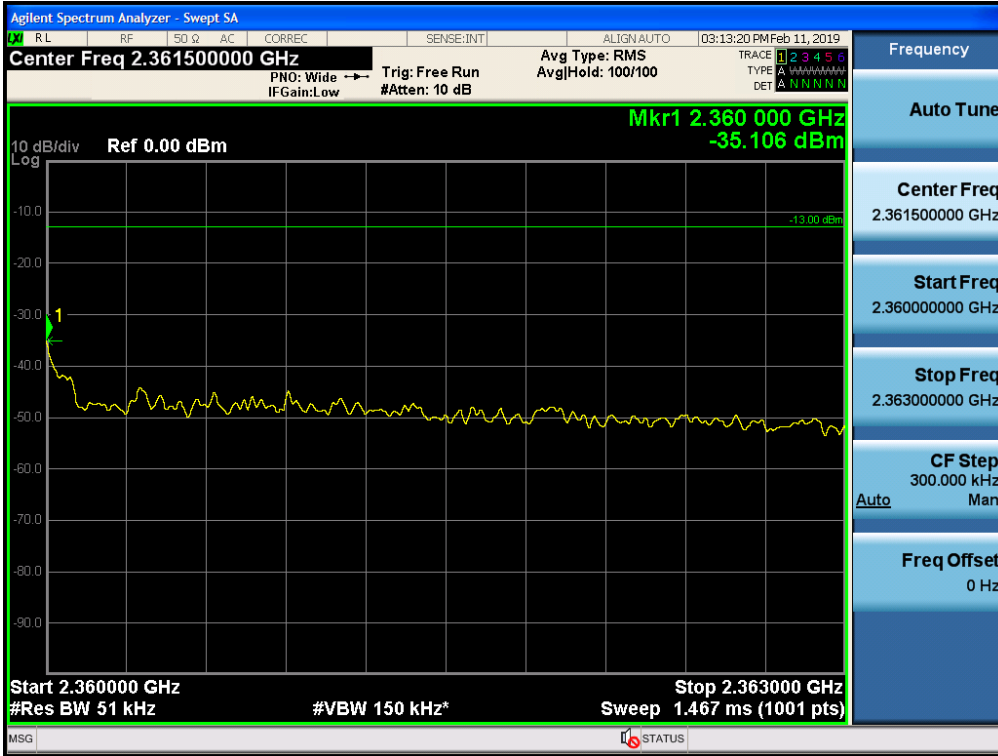

+3 dB above Out-of-band (single test signal) / AWS1+3 / Downlink / LTE 5 MHz / Upper

+3 dB above Out-of-band (single test signal) / AWS1+3 / Downlink / LTE 5 MHz / Lower

+3 dB above Out-of-band (single test signal) / AWS1+3 / Downlink / LTE 10 MHz / Upper

+3 dB above Out-of-band (single test signal) / AWS1+3 / Downlink / LTE 10 MHz / Lower

+3 dB above Out-of-band (single test signal) / AWS1+3 / Downlink / LTE 20 MHz / Upper

+3 dB above Out-of-band (single test signal) / AWS1+3 / Downlink / LTE 20 MHz / Lower

+3 dB above Out-of-band (single test signal) / WCS / Downlink / LTE 5 MHz / Upper

+3 dB above Out-of-band (single test signal) / WCS / Downlink / LTE 5 MHz / Lower

+3 dB above Out-of-band (single test signal) / WCS / Downlink / LTE 10 MHz / Upper

+3 dB above Out-of-band (single test signal) / WCS / Downlink / LTE 10 MHz / Lower

+3 dB above Out-of-band (single test signal) / BRS/EBS / Downlink / LTE 5 MHz (TDD) / Upper

+3 dB above Out-of-band (single test signal) / BRS/EBS / Downlink / LTE 5 MHz (TDD) / Lower