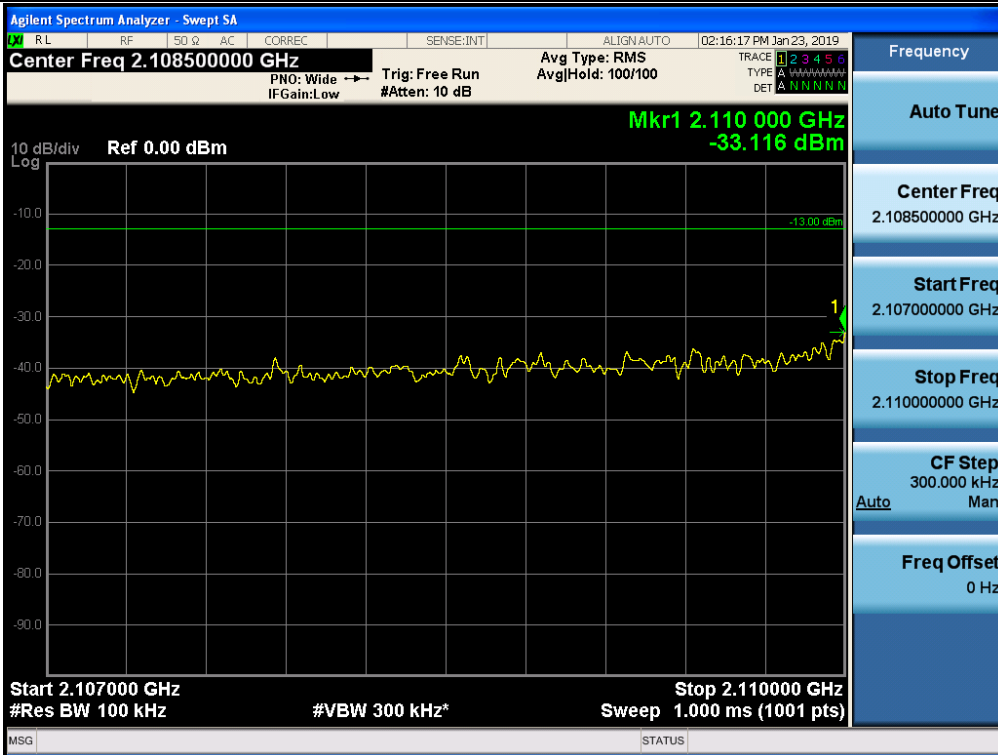

+3 dB above Out-of-band (single test signal) / AWS1+3 / Downlink / LTE 5 MHz / Upper

+3 dB above Out-of-band (single test signal) / AWS1+3 / Downlink / LTE 5 MHz / Lower

+3 dB above Out-of-band (single test signal) / AWS1+3 / Downlink / LTE 10 MHz / Upper

+3 dB above Out-of-band (single test signal) / AWS1+3 / Downlink / LTE 10 MHz / Lower

+3 dB above Out-of-band (single test signal) / AWS1+3 / Downlink / LTE 20 MHz / Upper

+3 dB above Out-of-band (single test signal) / AWS1+3 / Downlink / LTE 20 MHz / Lower