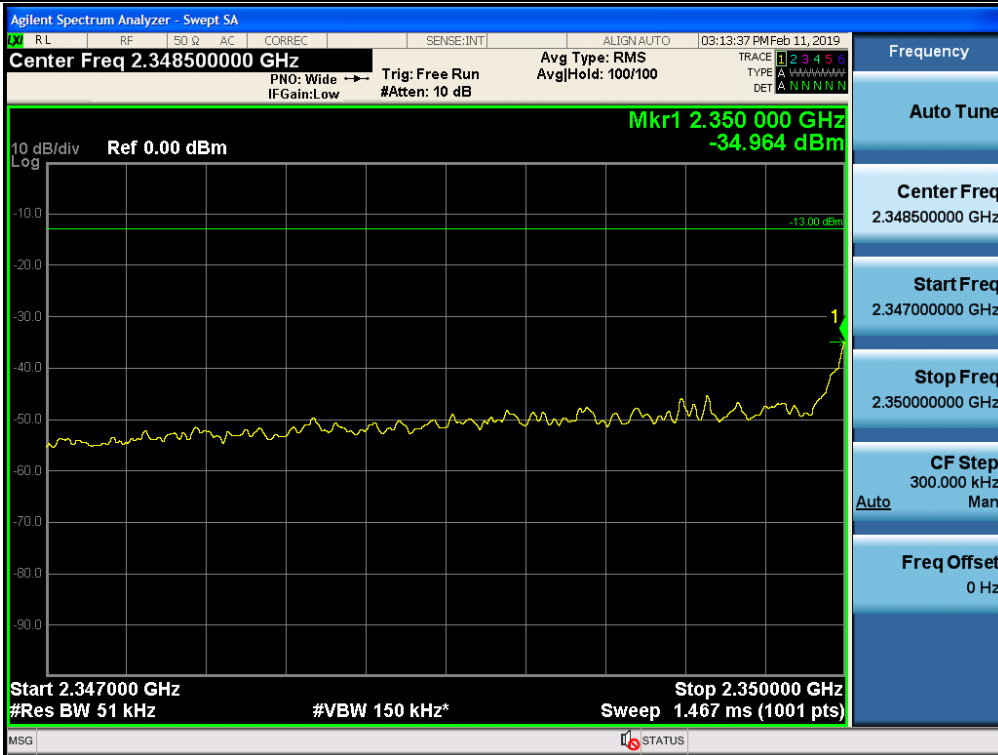

+3 dB above Out-of-band (single test signal) / AWS1+3 / Downlink / LTE 5 MHz / Upper

+3 dB above Out-of-band (single test signal) / AWS1+3 / Downlink / LTE 5 MHz / Lower

+3 dB above Out-of-band (single test signal) / AWS1+3 / Downlink / LTE 10 MHz / Upper

+3 dB above Out-of-band (single test signal) / AWS1+3 / Downlink / LTE 10 MHz / Lower

+3 dB above Out-of-band (single test signal) / AWS1+3 / Downlink / LTE 20 MHz / Upper

+3 dB above Out-of-band (single test signal) / AWS1+3 / Downlink / LTE 20 MHz / Lower

+3 dB above Out-of-band (single test signal) / WCS / Downlink / LTE 5 MHz / Upper

+3 dB above Out-of-band (single test signal) / WCS / Downlink / LTE 5 MHz / Lower

+3 dB above Out-of-band (single test signal) / WCS / Downlink / LTE 10 MHz / Upper