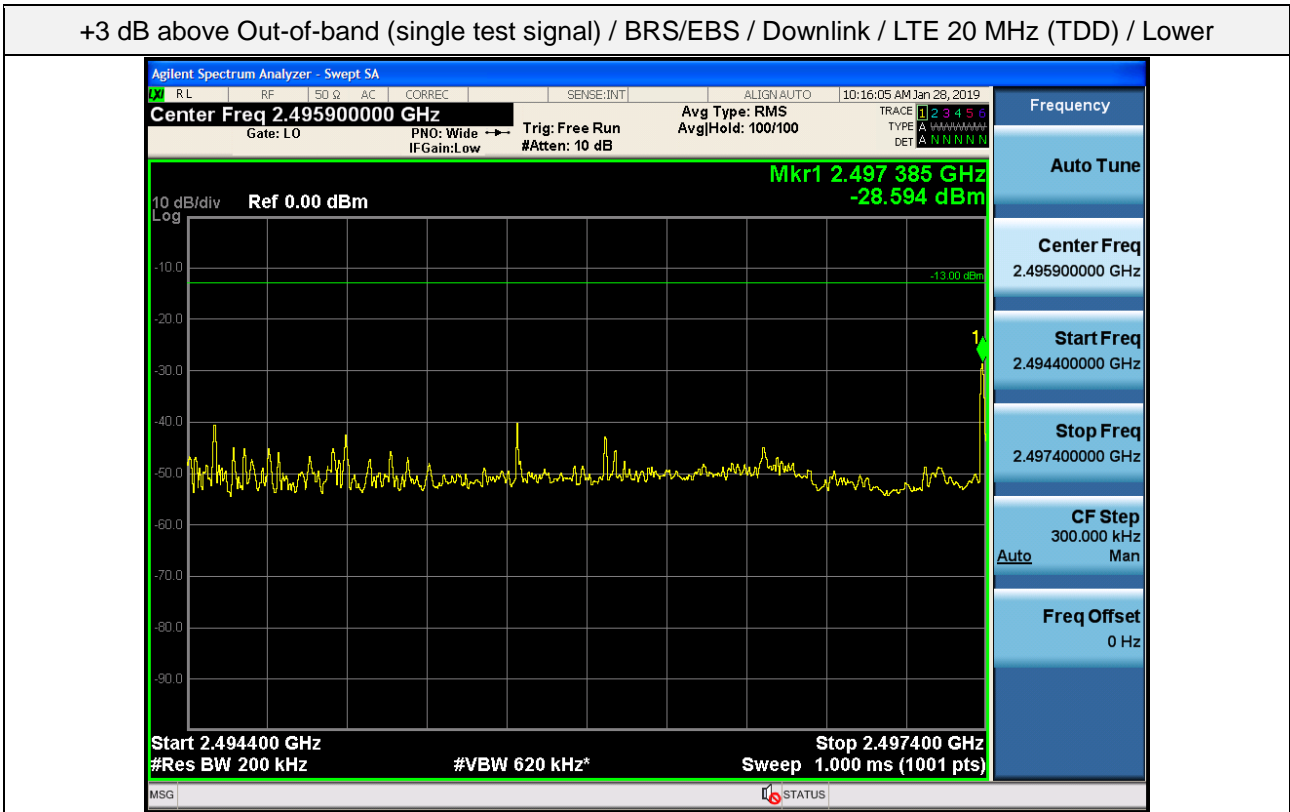

+3 dB above Out-of-band (single test signal) / WCS / Downlink / LTE 10 MHz / Lower

+3 dB above Out-of-band (single test signal) / BRS/EBS / Downlink / LTE 5 MHz (TDD) / Upper

+3 dB above Out-of-band (single test signal) / BRS/EBS / Downlink / LTE 5 MHz (TDD) / Lower

+3 dB above Out-of-band (single test signal) / BRS/EBS / Downlink / LTE 10 MHz (TDD) / Upper

+3 dB above Out-of-band (single test signal) / BRS/EBS / Downlink / LTE 10 MHz (TDD) / Lower

+3 dB above Out-of-band (single test signal) / BRS/EBS / Downlink / LTE 20 MHz (TDD) / Upper

+3 dB above Out-of-band (single test signal) / BRS/EBS / Downlink / LTE 20 MHz (TDD) / Lower

Plot data of Spurious Emissions

Spurious / Lower 700 MHz / Downlink / LTE 5 MHz / Low / 30 MHz ~ Low edge -10.1 MHz

Spurious / Lower 700 MHz / Downlink / LTE 5 MHz / Low / Low edge -10.1 MHz ~ Low edge - 100 kHz

Spurious / Lower 700 MHz / Downlink / LTE 5 MHz / Low / High Edge + 100 kHz ~ High Edge + 10.1 MHz

Spurious / Lower 700 MHz / Downlink / LTE 5 MHz / Low / High Edge + 10.1 MHz ~ 2 GHz