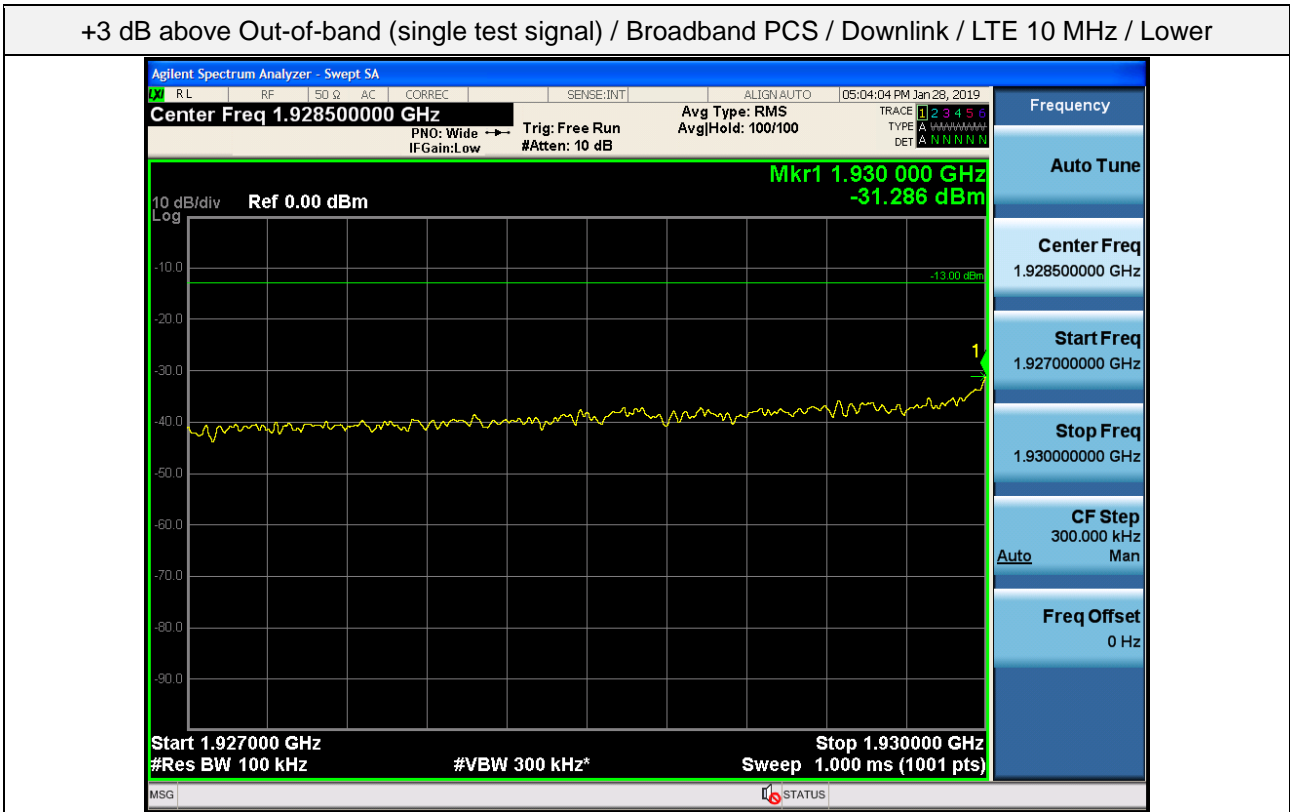

+3 dB above Out-of-band (single test signal) / Broadband PCS / Downlink / LTE 10 MHz / Lower