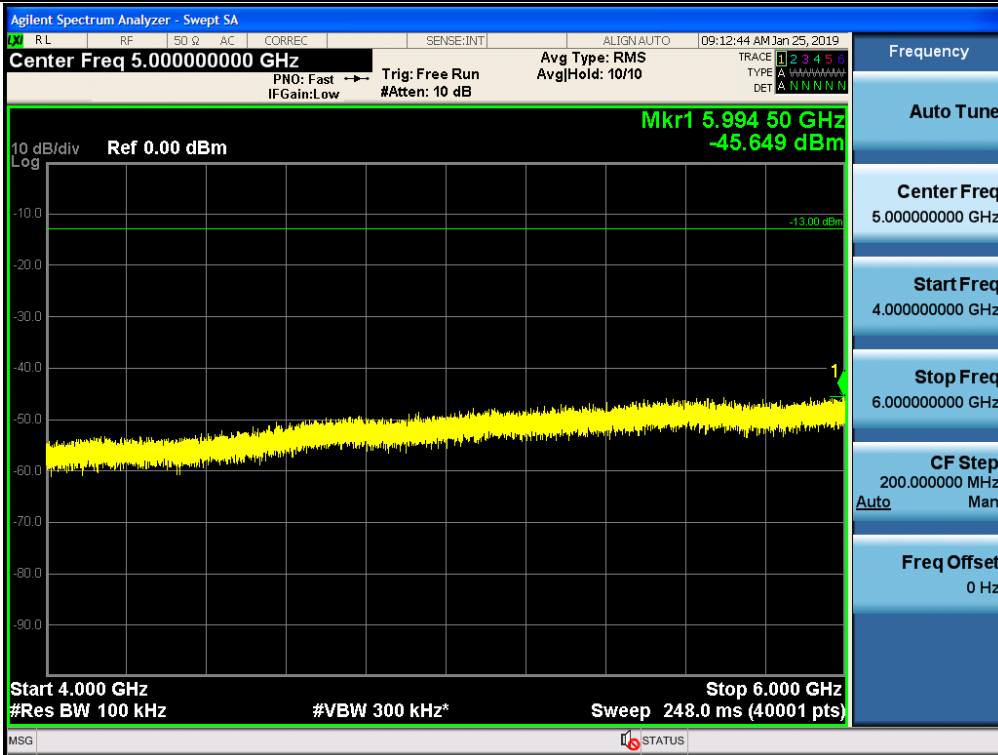

Spurious / Lower 700 MHz / Downlink / LTE 10 MHz / Middle / 9 kHz ~ 150 kHz

Spurious / Lower 700 MHz / Downlink / LTE 10 MHz / Middle / 150 kHz ~ 30 MHz

Spurious / Lower 700 MHz / Downlink / LTE 10 MHz / Middle / 30 MHz ~ Low edge -10.1 MHz

Spurious / Lower 700 MHz / Downlink / LTE 10 MHz / Middle / Low edge -10.1 MHz ~ Low edge - 100 kHz

Spurious / Lower 700 MHz / Downlink / LTE 10 MHz / Middle / High Edge + 100 kHz ~ High Edge + 10.1 MHz

Spurious / Lower 700 MHz / Downlink / LTE 10 MHz / Middle / High Edge + 10.1 MHz ~ 2 GHz

Spurious / Lower 700 MHz / Downlink / LTE 10 MHz / Middle / 2 GHz ~ 4 GHz

Spurious / Lower 700 MHz / Downlink / LTE 10 MHz / Middle / 4 GHz ~ 6 GHz

Spurious / Lower 700 MHz / Downlink / LTE 10 MHz / High / 9 kHz ~ 150 kHz

Spurious / Lower 700 MHz / Downlink / LTE 10 MHz / High / 150 kHz ~ 30 MHz

Spurious / Lower 700 MHz / Downlink / LTE 10 MHz / High / 30 MHz ~ Low edge -10.1 MHz