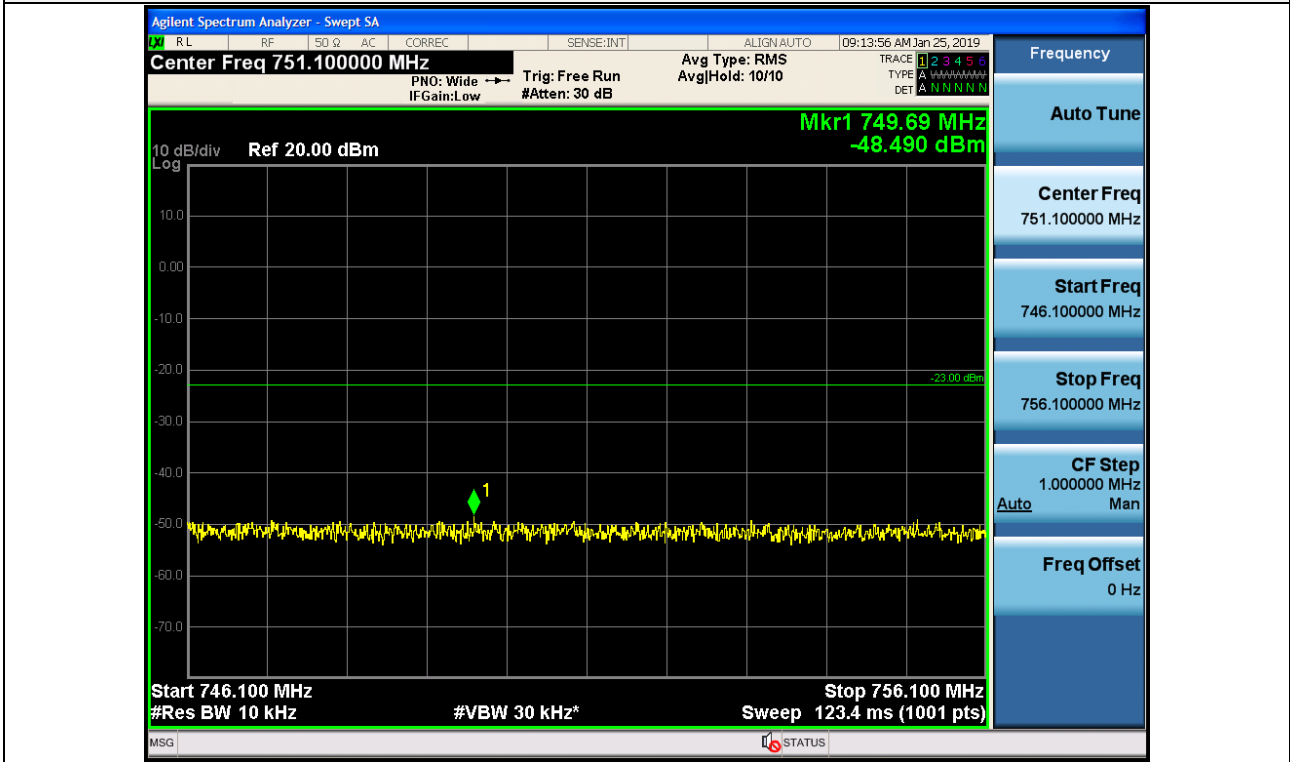

Spurious / Lower 700 MHz / Downlink / LTE 10 MHz / Middle / High Edge + 10.1 MHz ~ 2 GHz

Spurious / Lower 700 MHz / Downlink / LTE 10 MHz / Middle / 2 GHz ~ 4 GHz

Spurious / Lower 700 MHz / Downlink / LTE 10 MHz / Middle / 4 GHz ~ 6 GHz

Spurious / Lower 700 MHz / Downlink / LTE 10 MHz / High / 9 kHz ~ 150 kHz

Spurious / Lower 700 MHz / Downlink / LTE 10 MHz / High / 150 kHz ~ 30 MHz

Spurious / Lower 700 MHz / Downlink / LTE 10 MHz / High / 30 MHz ~ Low edge -10.1 MHz

Spurious / Lower 700 MHz / Downlink / LTE 10 MHz / High / Low edge -10.1 MHz ~ Low edge - 100 kHz

Spurious / Lower 700 MHz / Downlink / LTE 10 MHz / High / High Edge + 100 kHz ~ High Edge + 10.1 MHz

Spurious / Lower 700 MHz / Downlink / LTE 10 MHz / High / High Edge + 10.1 MHz ~ 2 GHz

Spurious / Lower 700 MHz / Downlink / LTE 10 MHz / High / 2 GHz ~ 4 GHz

Spurious / Lower 700 MHz / Downlink / LTE 10 MHz / High / 4 GHz ~ 6 GHz

Spurious / Lower 700 MHz / Downlink / LTE 10 MHz / High / 6 GHz ~ 8 GHz