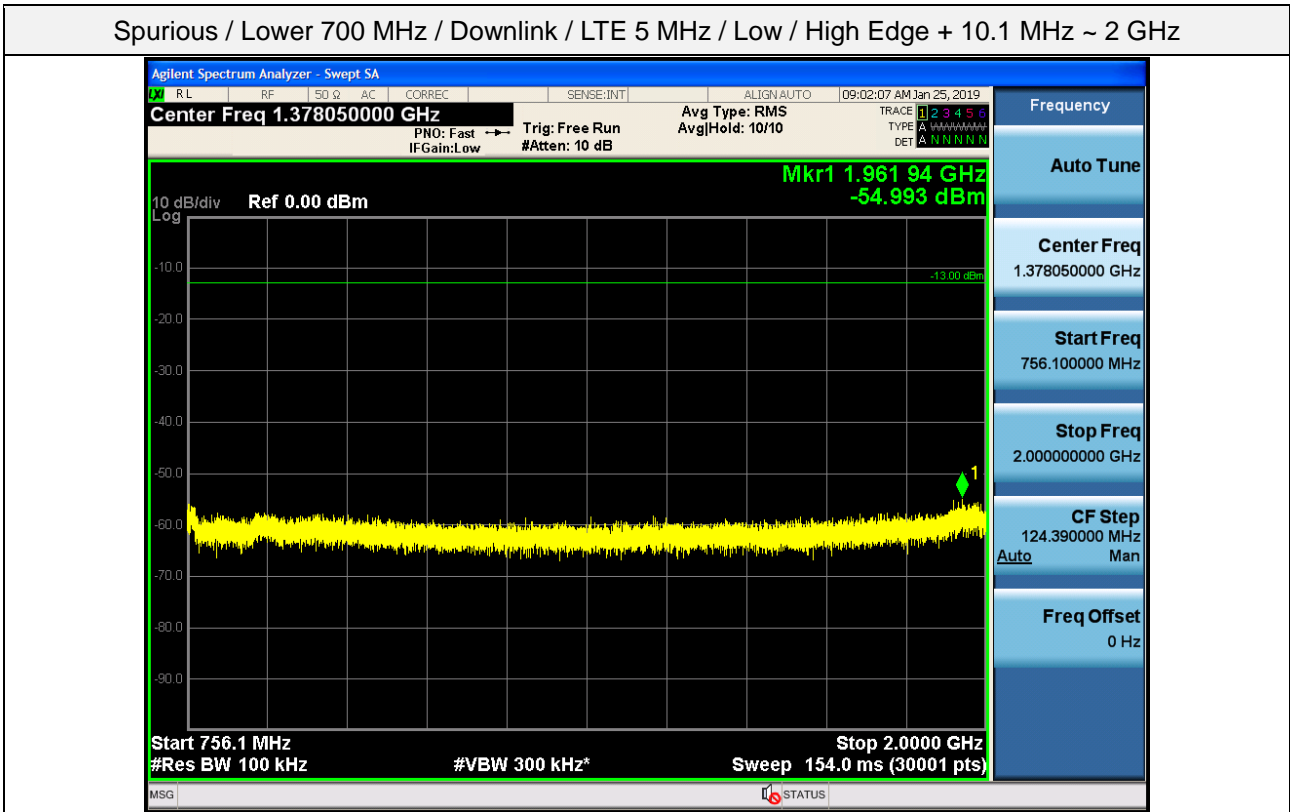

+3 dB above Out-of-band (single test signal) / BRS/EBS / Downlink / LTE 20 MHz (TDD) / Lower

Plot data of Spurious Emissions

Spurious / Lower 700 MHz / Downlink / LTE 5 MHz / Low / 30 MHz ~ Low edge -10.1 MHz

Spurious / Lower 700 MHz / Downlink / LTE 5 MHz / Low / Low edge -10.1 MHz ~ Low edge - 100 kHz

Spurious / Lower 700 MHz / Downlink / LTE 5 MHz / Low / High Edge + 100 kHz ~ High Edge + 10.1 MHz

Spurious / Lower 700 MHz / Downlink / LTE 5 MHz / Low / High Edge + 10.1 MHz ~ 2 GHz