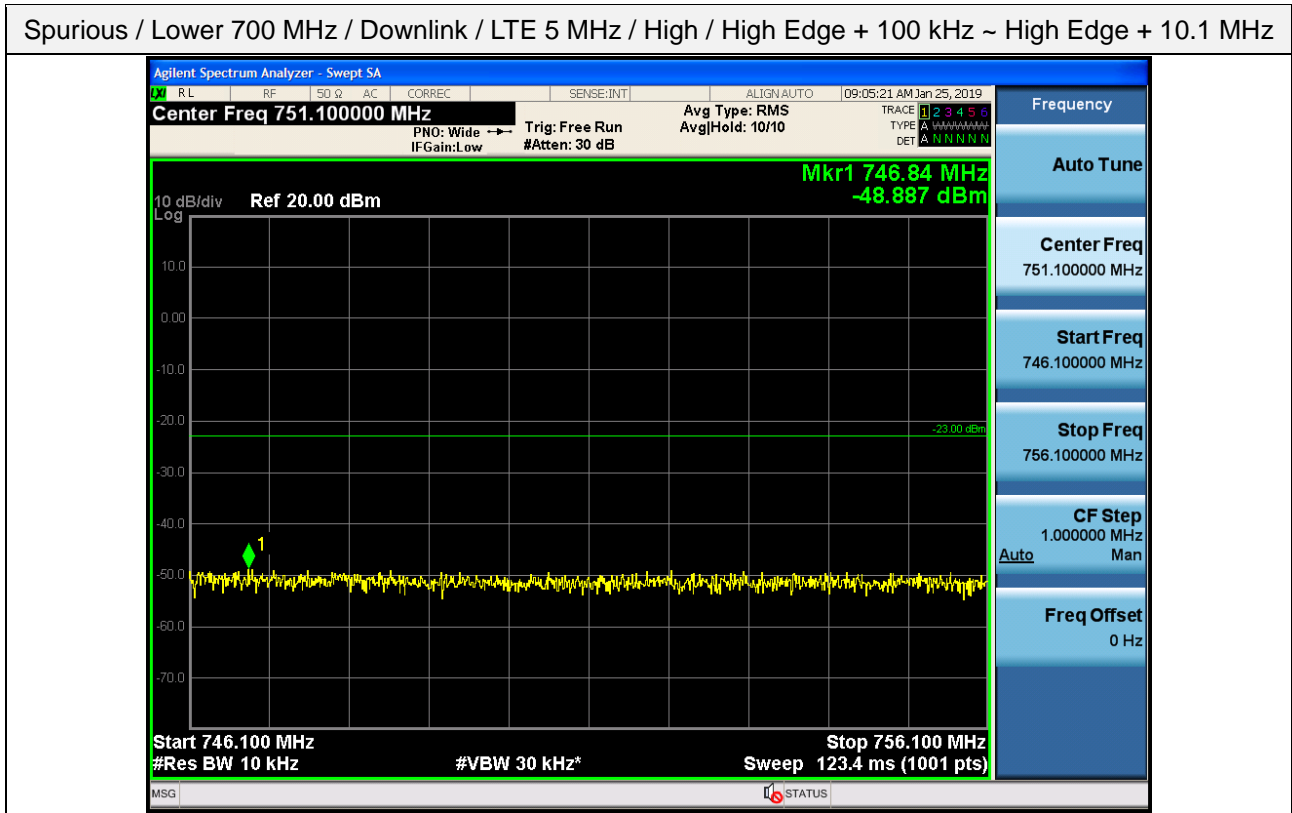

Spurious / Lower 700 MHz / Downlink / LTE 5 MHz / Middle / 4 GHz ~ 6 GHz

Spurious / Lower 700 MHz / Downlink / LTE 5 MHz / Middle / 6 GHz ~ 8 GHz

Spurious / Lower 700 MHz / Downlink / LTE 5 MHz / High / 9 kHz ~ 150 kHz

Spurious / Lower 700 MHz / Downlink / LTE 5 MHz / High / 150 kHz ~ 30 MHz

Spurious / Lower 700 MHz / Downlink / LTE 5 MHz / High / 30 MHz ~ Low edge -10.1 MHz

Spurious / Lower 700 MHz / Downlink / LTE 5 MHz / High / Low edge -10.1 MHz ~ Low edge - 100 kHz

Spurious / Lower 700 MHz / Downlink / LTE 5 MHz / High / High Edge + 100 kHz ~ High Edge + 10.1 MHz

Spurious / Lower 700 MHz / Downlink / LTE 5 MHz / High / High Edge + 10.1 MHz ~ 2 GHz

Spurious / Lower 700 MHz / Downlink / LTE 5 MHz / High / 2 GHz ~ 4 GHz

Spurious / Lower 700 MHz / Downlink / LTE 5 MHz / High / 4 GHz ~ 6 GHz

Spurious / Lower 700 MHz / Downlink / LTE 5 MHz / High / 6 GHz ~ 8 GHz

Spurious / Lower 700 MHz / Downlink / LTE 10 MHz / Low / 9 kHz ~ 150 kHz