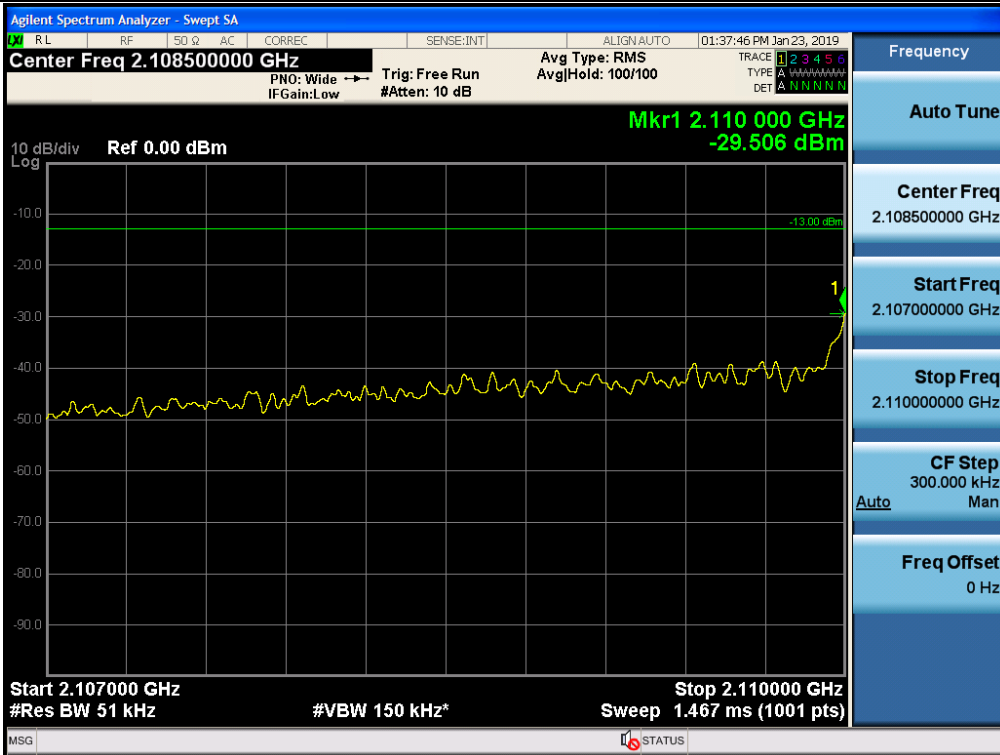

+3 dB above Out-of-band (single test signal) / Broadband PCS / Downlink / LTE 10 MHz / Lower

+3 dB above Out-of-band (single test signal) / Broadband PCS / Downlink / LTE 20 MHz / Upper

+3 dB above Out-of-band (single test signal) / Broadband PCS / Downlink / LTE 20 MHz / Lower

+3 dB above Out-of-band (single test signal) / AWS1+3 / Downlink / LTE 5 MHz / Upper

+3 dB above Out-of-band (single test signal) / AWS1+3 / Downlink / LTE 5 MHz / Lower

+3 dB above Out-of-band (single test signal) / AWS1+3 / Downlink / LTE 10 MHz / Upper

+3 dB above Out-of-band (single test signal) / AWS1+3 / Downlink / LTE 10 MHz / Lower

+3 dB above Out-of-band (single test signal) / AWS1+3 / Downlink / LTE 20 MHz / Upper

+3 dB above Out-of-band (single test signal) / AWS1+3 / Downlink / LTE 20 MHz / Lower