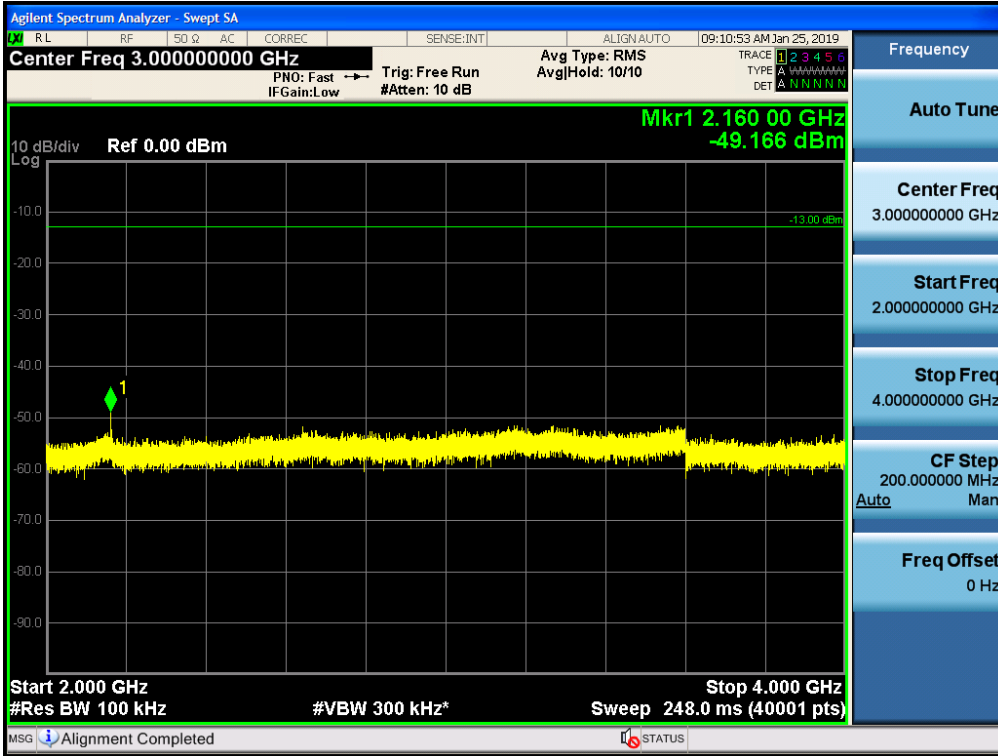

Spurious / Lower 700 MHz / Downlink / LTE 5 MHz / High / 4 GHz ~ 6 GHz

Spurious / Lower 700 MHz / Downlink / LTE 5 MHz / High / 6 GHz ~ 8 GHz

Spurious / Lower 700 MHz / Downlink / LTE 10 MHz / Low / 9 kHz ~ 150 kHz

Spurious / Lower 700 MHz / Downlink / LTE 10 MHz / Low / 150 kHz ~ 30 MHz

Spurious / Lower 700 MHz / Downlink / LTE 10 MHz / Low / 30 MHz ~ Low edge -10.1 MHz

Spurious / Lower 700 MHz / Downlink / LTE 10 MHz / Low / Low edge -10.1 MHz ~ Low edge - 100 kHz

Spurious / Lower 700 MHz / Downlink / LTE 10 MHz / Low / 2 GHz ~ 4 GHz

Spurious / Lower 700 MHz / Downlink / LTE 10 MHz / Low / 4 GHz ~ 6 GHz

Spurious / Lower 700 MHz / Downlink / LTE 10 MHz / Low / 6 GHz ~ 8 GHz

Spurious / Lower 700 MHz / Downlink / LTE 10 MHz / Middle / 9 kHz ~ 150 kHz

Spurious / Lower 700 MHz / Downlink / LTE 10 MHz / Middle / 150 kHz ~ 30 MHz

Spurious / Lower 700 MHz / Downlink / LTE 10 MHz / Middle / 30 MHz ~ Low edge -10.1 MHz