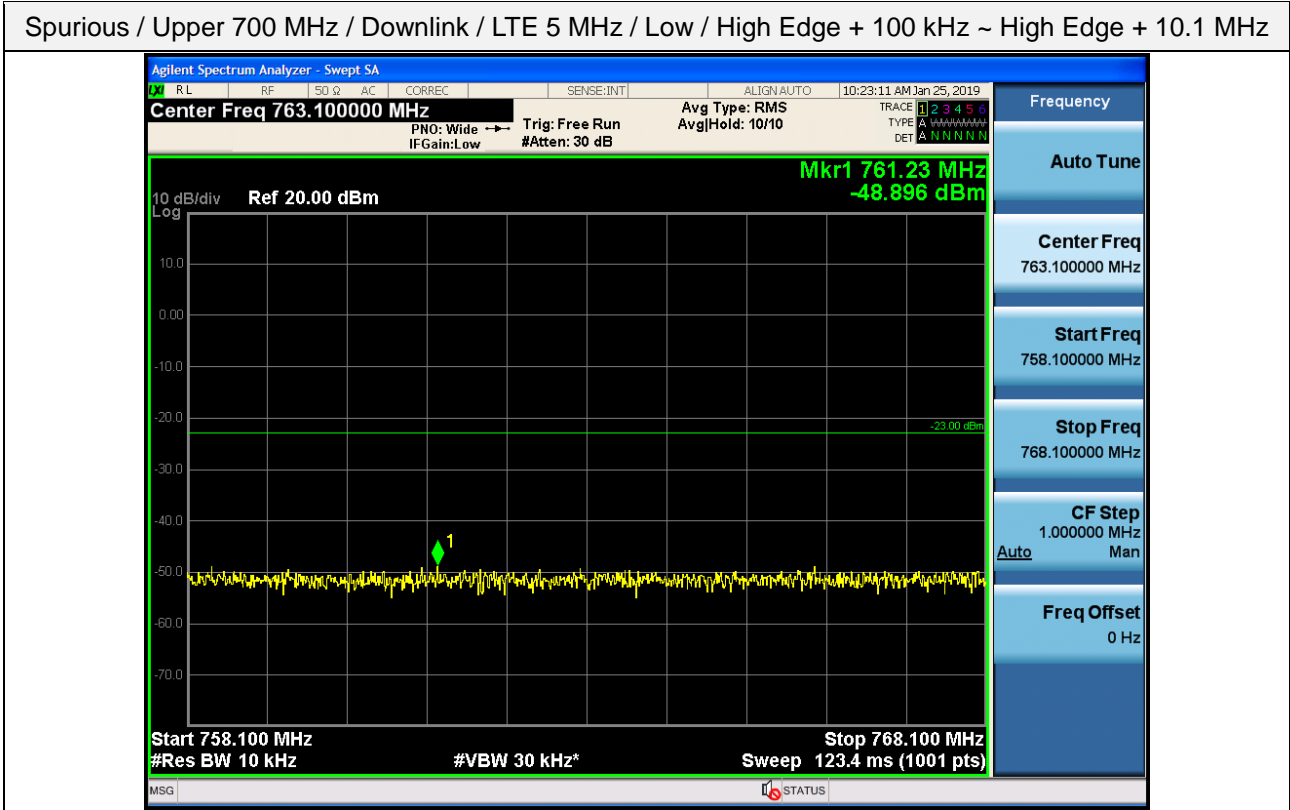

Spurious / Lower 700 MHz / Downlink / LTE 10 MHz / High / 2 GHz ~ 4 GHz

Spurious / Lower 700 MHz / Downlink / LTE 10 MHz / High / 4 GHz ~ 6 GHz

Spurious / Lower 700 MHz / Downlink / LTE 10 MHz / High / 6 GHz ~ 8 GHz

Spurious / Upper 700 MHz / Downlink / LTE 5 MHz / Low / 9 kHz ~ 150 kHz

Spurious / Upper 700 MHz / Downlink / LTE 5 MHz / Low / 150 kHz ~ 30 MHz

Spurious / Upper 700 MHz / Downlink / LTE 5 MHz / Low / 30 MHz ~ Low edge -10.1 MHz

Spurious / Upper 700 MHz / Downlink / LTE 5 MHz / Low / Low edge -10.1 MHz ~ Low edge - 100 kHz

Spurious / Upper 700 MHz / Downlink / LTE 5 MHz / Low / High Edge + 100 kHz ~ High Edge + 10.1 MHz

Spurious / Upper 700 MHz / Downlink / LTE 5 MHz / Low / High Edge + 10.1 MHz ~ 2 GHz

Spurious / Upper 700 MHz / Downlink / LTE 5 MHz / Low / 2 GHz ~ 4 GHz

Spurious / Upper 700 MHz / Downlink / LTE 5 MHz / Low / 4 GHz ~ 6 GHz

Spurious / Upper 700 MHz / Downlink / LTE 5 MHz / Low / 6 GHz ~ 8 GHz