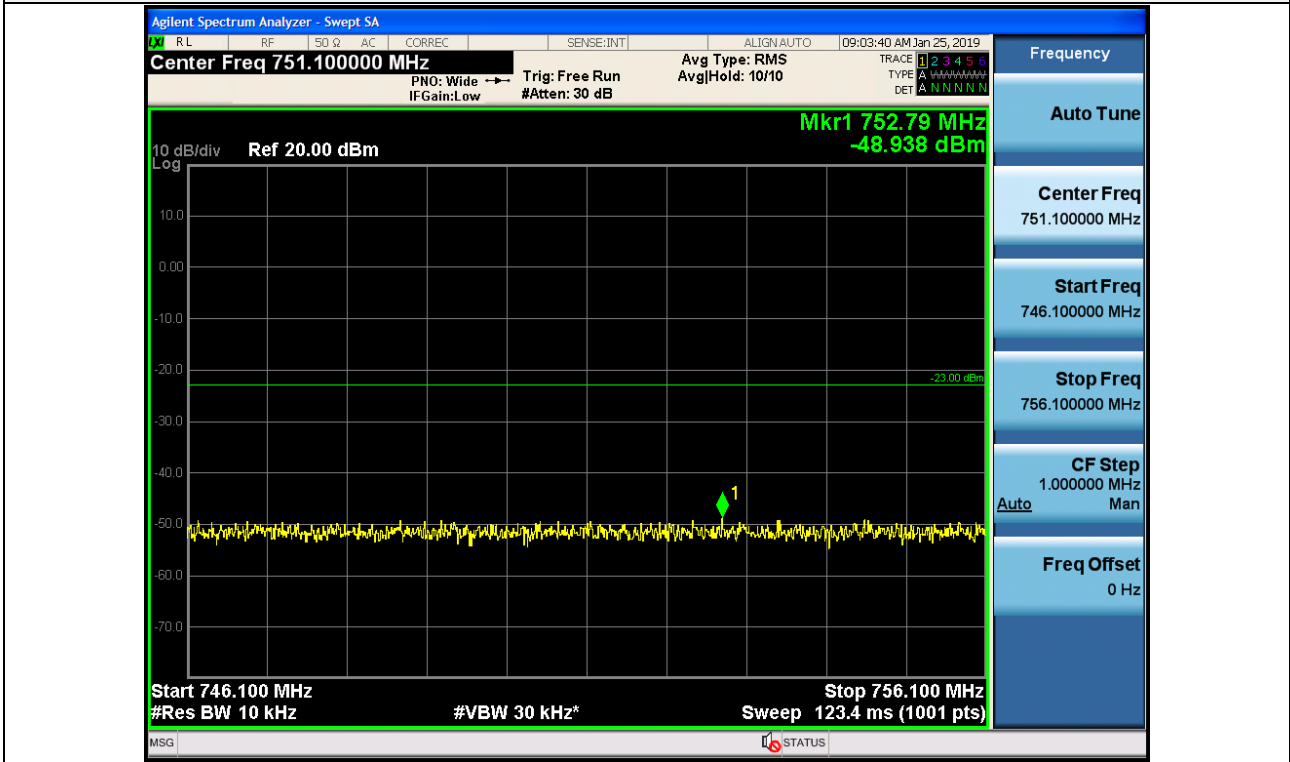

Spurious / Lower 700 MHz / Downlink / LTE 5 MHz / Low / 2 GHz ~ 4 GHz

Spurious / Lower 700 MHz / Downlink / LTE 5 MHz / Low / 4 GHz ~ 6 GHz

Spurious / Lower 700 MHz / Downlink / LTE 5 MHz / Middle / 9 kHz ~ 150 kHz

Spurious / Lower 700 MHz / Downlink / LTE 5 MHz / Middle / 150 kHz ~ 30 MHz

Spurious / Lower 700 MHz / Downlink / LTE 5 MHz / Middle / 30 MHz ~ Low edge -10.1 MHz

Spurious / Lower 700 MHz / Downlink / LTE 5 MHz / Middle / Low edge -10.1 MHz ~ Low edge - 100 kHz

Spurious / Lower 700 MHz / Downlink / LTE 5 MHz / Middle / High Edge + 100 kHz ~ High Edge + 10.1 MHz

Spurious / Lower 700 MHz / Downlink / LTE 5 MHz / Middle / High Edge + 10.1 MHz ~ 2 GHz

Spurious / Lower 700 MHz / Downlink / LTE 5 MHz / Middle / 2 GHz ~ 4 GHz

Spurious / Lower 700 MHz / Downlink / LTE 5 MHz / Middle / 4 GHz ~ 6 GHz

Spurious / Lower 700 MHz / Downlink / LTE 5 MHz / Middle / 6 GHz ~ 8 GHz

Spurious / Lower 700 MHz / Downlink / LTE 5 MHz / High / 9 kHz ~ 150 kHz