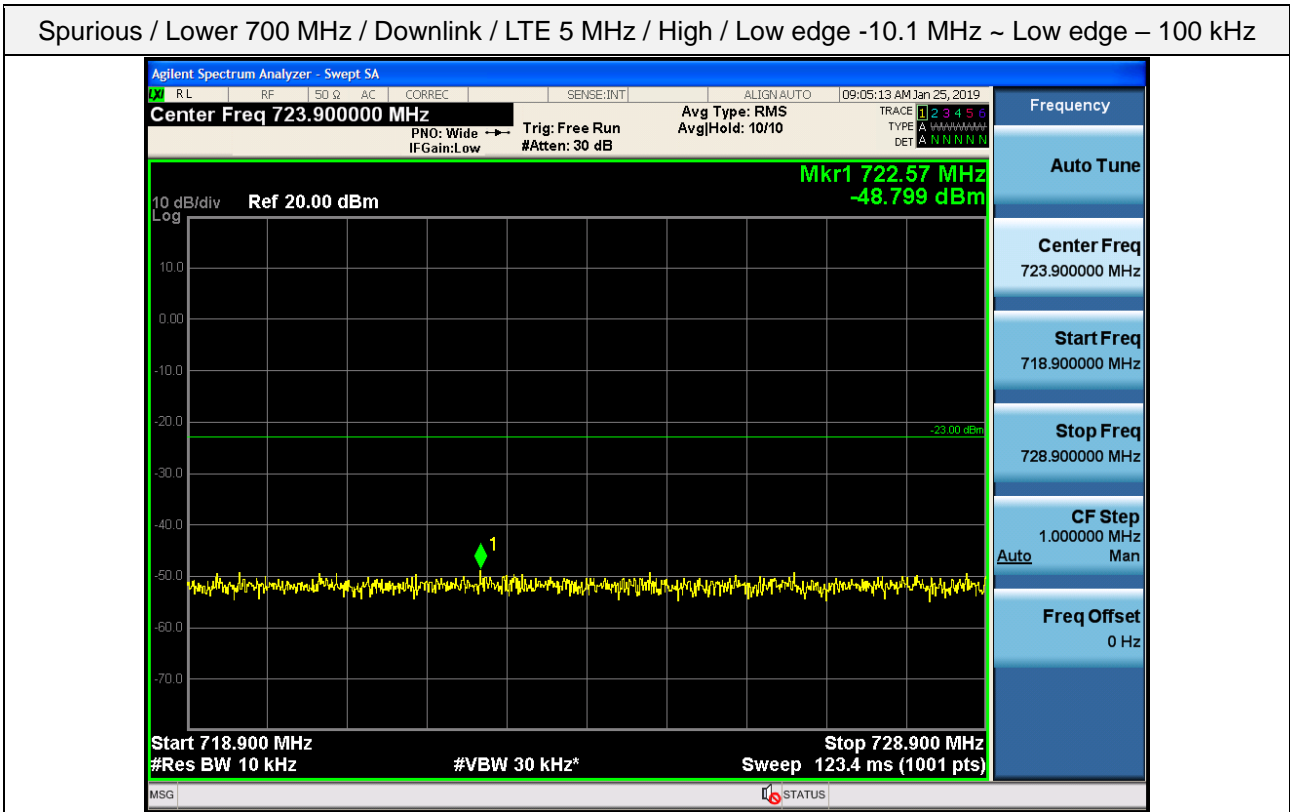

Spurious / Lower 700 MHz / Downlink / LTE 5 MHz / Middle / High Edge + 100 kHz ~ High Edge + 10.1 MHz

Spurious / Lower 700 MHz / Downlink / LTE 5 MHz / Middle / High Edge + 10.1 MHz ~ 2 GHz

Spurious / Lower 700 MHz / Downlink / LTE 5 MHz / Middle / 2 GHz ~ 4 GHz

Spurious / Lower 700 MHz / Downlink / LTE 5 MHz / Middle / 4 GHz ~ 6 GHz

Spurious / Lower 700 MHz / Downlink / LTE 5 MHz / Middle / 6 GHz ~ 8 GHz

Spurious / Lower 700 MHz / Downlink / LTE 5 MHz / High / 9 kHz ~ 150 kHz

Spurious / Lower 700 MHz / Downlink / LTE 5 MHz / High / 150 kHz ~ 30 MHz

Spurious / Lower 700 MHz / Downlink / LTE 5 MHz / High / 30 MHz ~ Low edge -10.1 MHz

Spurious / Lower 700 MHz / Downlink / LTE 5 MHz / High / Low edge -10.1 MHz ~ Low edge - 100 kHz

Spurious / Lower 700 MHz / Downlink / LTE 5 MHz / High / High Edge + 100 kHz ~ High Edge + 10.1 MHz

Spurious / Lower 700 MHz / Downlink / LTE 5 MHz / High / High Edge + 10.1 MHz ~ 2 GHz

Spurious / Lower 700 MHz / Downlink / LTE 5 MHz / High / 2 GHz ~ 4 GHz