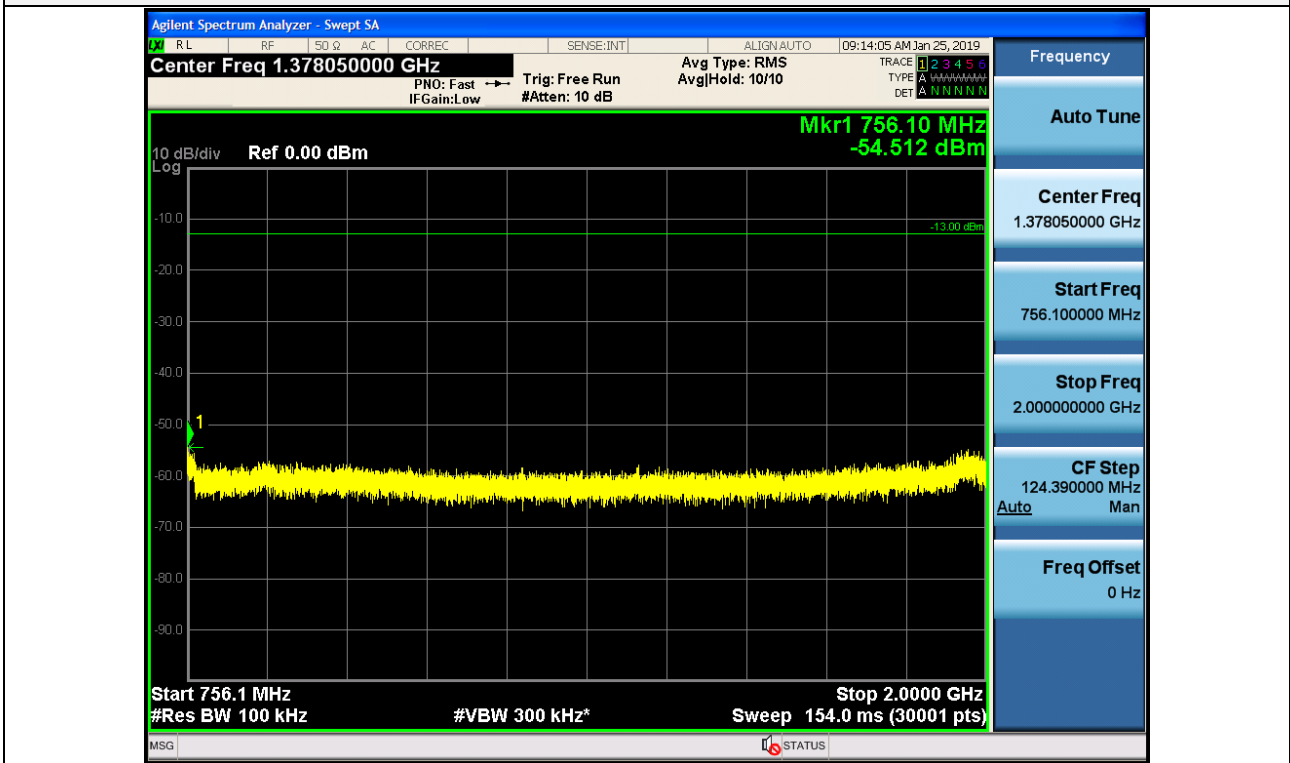

Spurious / Lower 700 MHz / Downlink / LTE 10 MHz / Middle / High Edge + 10.1 MHz ~ 2 GHz

Spurious / Lower 700 MHz / Downlink / LTE 10 MHz / Middle / 2 GHz ~ 4 GHz

Spurious / Lower 700 MHz / Downlink / LTE 10 MHz / Middle / 4 GHz ~ 6 GHz

Spurious / Lower 700 MHz / Downlink / LTE 10 MHz / High / 9 kHz ~ 150 kHz

Spurious / Lower 700 MHz / Downlink / LTE 10 MHz / High / 150 kHz ~ 30 MHz

Spurious / Lower 700 MHz / Downlink / LTE 10 MHz / High / 30 MHz ~ Low edge -10.1 MHz

Spurious / Lower 700 MHz / Downlink / LTE 10 MHz / High / Low edge -10.1 MHz ~ Low edge - 100 kHz

Spurious / Lower 700 MHz / Downlink / LTE 10 MHz / High / High Edge + 100 kHz ~ High Edge + 10.1 MHz

Spurious / Lower 700 MHz / Downlink / LTE 10 MHz / High / High Edge + 10.1 MHz ~ 2 GHz

Spurious / Lower 700 MHz / Downlink / LTE 10 MHz / High / 2 GHz ~ 4 GHz

Spurious / Lower 700 MHz / Downlink / LTE 10 MHz / High / 4 GHz ~ 6 GHz

Spurious / Lower 700 MHz / Downlink / LTE 10 MHz / High / 6 GHz ~ 8 GHz