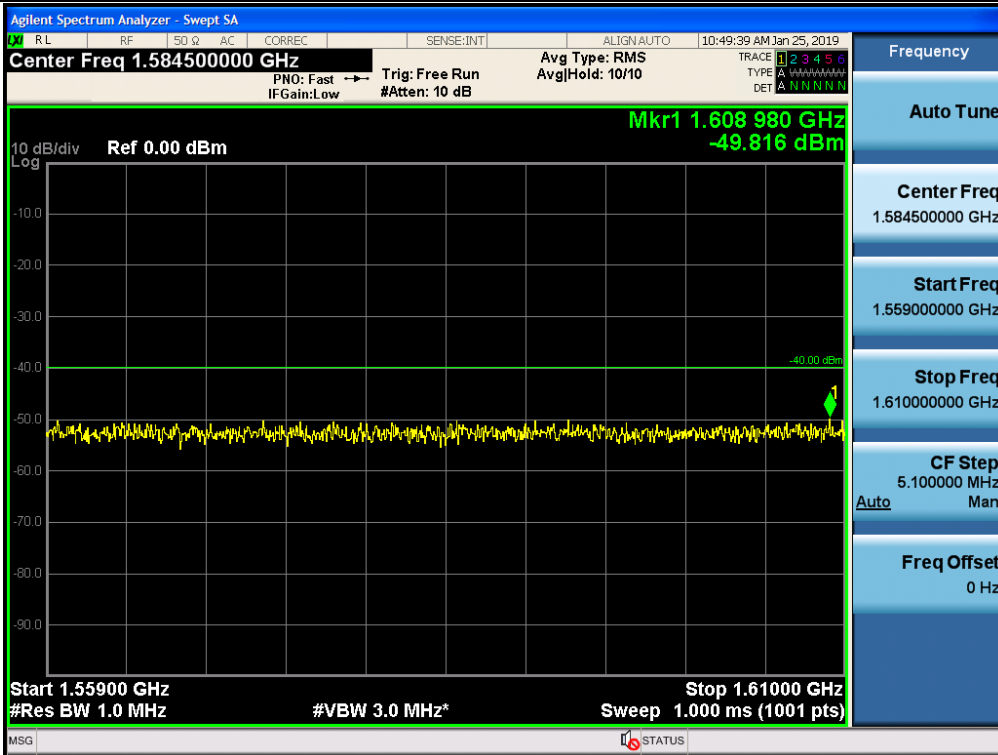

Spurious / Upper 700 MHz / Downlink / LTE 5 MHz / Middle / High Edge + 10.1 MHz ~ 2 GHz

Spurious / Upper 700 MHz / Downlink / LTE 5 MHz / Middle / 2 GHz ~ 4 GHz

Spurious / Upper 700 MHz / Downlink / LTE 5 MHz / Middle / 4 GHz ~ 6 GHz

Spurious / Upper 700 MHz / Downlink / LTE 5 MHz / Middle / 6 GHz ~ 8 GHz

Spurious / Upper 700 MHz / Downlink / LTE 5 MHz / Middle / 763 MHz ~ 775 MHz

Spurious / Upper 700 MHz / Downlink / LTE 5 MHz / Middle / 793 MHz ~ 805 GHz

Spurious / Upper 700 MHz / Downlink / LTE 5 MHz / Middle / 1 559 MHz ~ 1610 MHz (1 MHz)

Spurious / Upper 700 MHz / Downlink / LTE 5 MHz / Middle / 1 559 MHz ~ 1 573 MHz (700 Hz (1))

Spurious / Upper 700 MHz / Downlink / LTE 5 MHz / Middle / 1 573 MHz ~ 1 587 MHz (700 Hz (2))