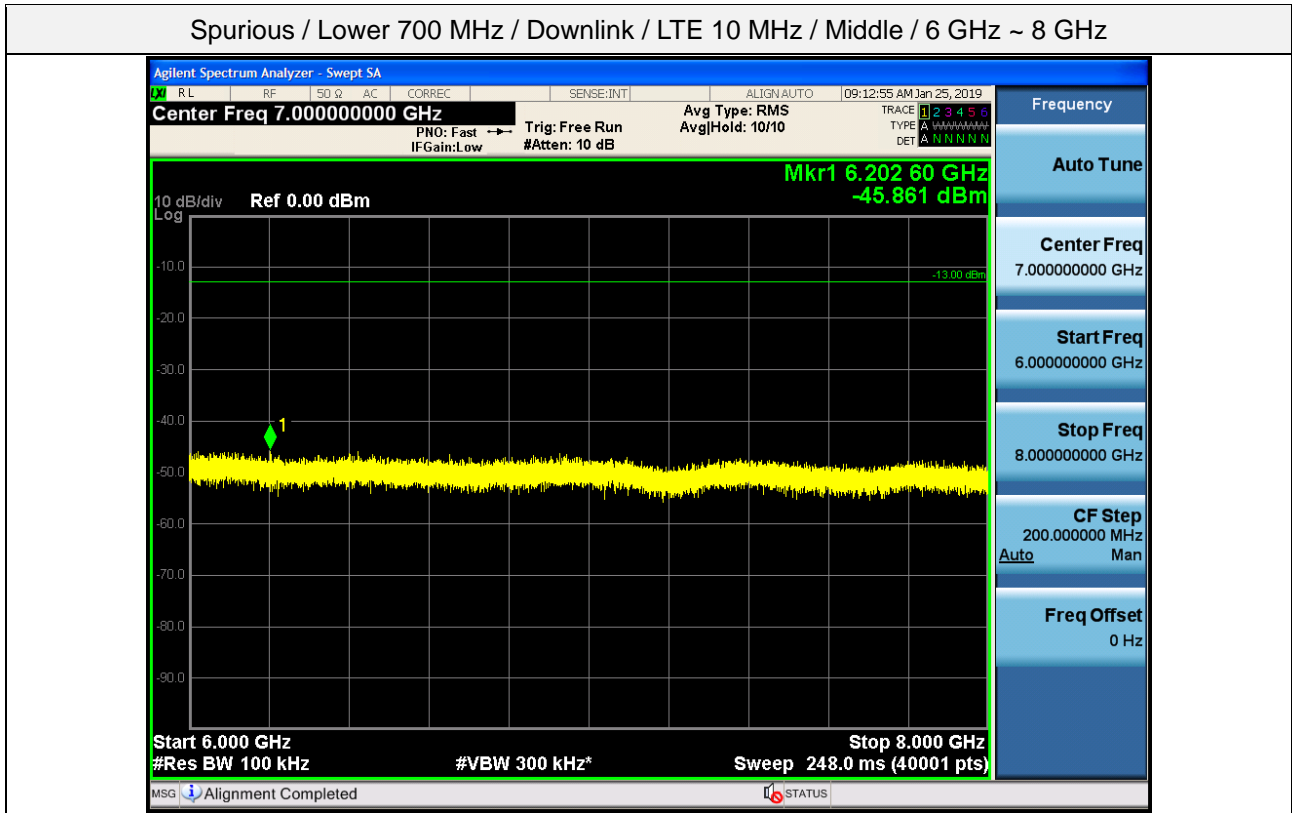

Spurious / Lower 700 MHz / Downlink / LTE 10 MHz / Middle / Low edge -10.1 MHz ~ Low edge - 100 kHz

Spurious / Lower 700 MHz / Downlink / LTE 10 MHz / Middle / High Edge + 100 kHz ~ High Edge + 10.1 MHz

Spurious / Lower 700 MHz / Downlink / LTE 10 MHz / Middle / High Edge + 10.1 MHz ~ 2 GHz

Spurious / Lower 700 MHz / Downlink / LTE 10 MHz / Middle / 2 GHz ~ 4 GHz

Spurious / Lower 700 MHz / Downlink / LTE 10 MHz / Middle / 4 GHz ~ 6 GHz

Spurious / Lower 700 MHz / Downlink / LTE 10 MHz / High / 9 kHz ~ 150 kHz

Spurious / Lower 700 MHz / Downlink / LTE 10 MHz / High / 150 kHz ~ 30 MHz

Spurious / Lower 700 MHz / Downlink / LTE 10 MHz / High / 30 MHz ~ Low edge -10.1 MHz

Spurious / Lower 700 MHz / Downlink / LTE 10 MHz / High / Low edge -10.1 MHz ~ Low edge - 100 kHz

Spurious / Lower 700 MHz / Downlink / LTE 10 MHz / High / High Edge + 100 kHz ~ High Edge + 10.1 MHz

Spurious / Lower 700 MHz / Downlink / LTE 10 MHz / High / High Edge + 10.1 MHz ~ 2 GHz