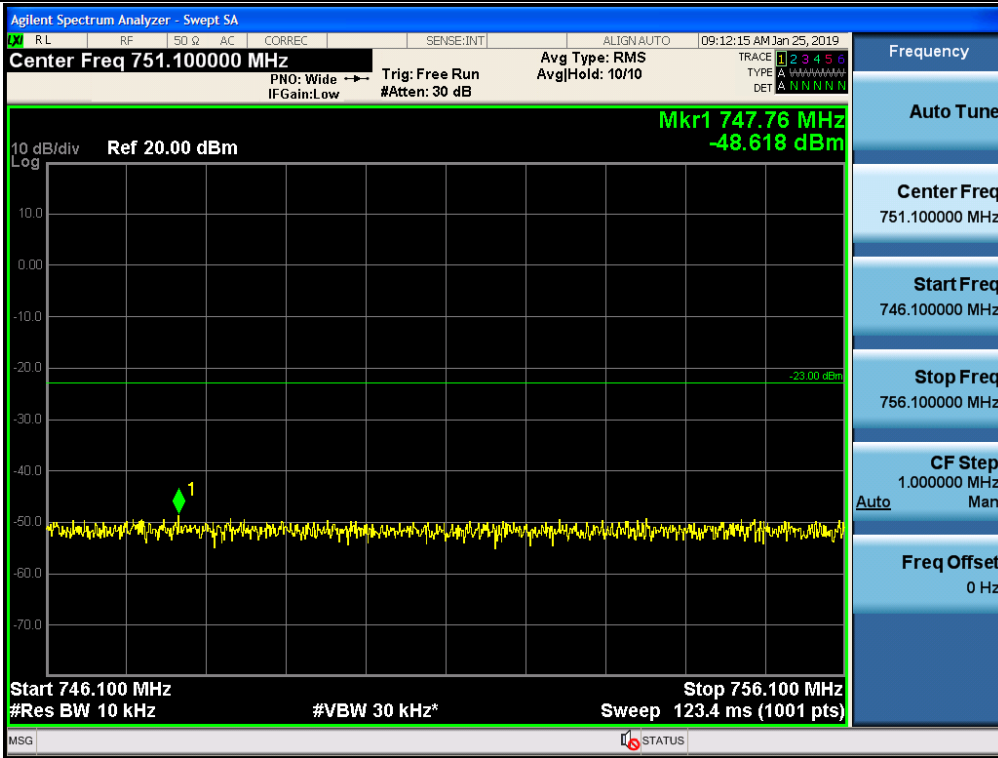

Spurious / Lower 700 MHz / Downlink / LTE 10 MHz / Low / 2 GHz ~ 4 GHz

Spurious / Lower 700 MHz / Downlink / LTE 10 MHz / Low / 4 GHz ~ 6 GHz

Spurious / Lower 700 MHz / Downlink / LTE 10 MHz / Low / 6 GHz ~ 8 GHz

Spurious / Lower 700 MHz / Downlink / LTE 10 MHz / Middle / 9 kHz ~ 150 kHz

Spurious / Lower 700 MHz / Downlink / LTE 10 MHz / Middle / 150 kHz ~ 30 MHz

Spurious / Lower 700 MHz / Downlink / LTE 10 MHz / Middle / 30 MHz ~ Low edge -10.1 MHz

Spurious / Lower 700 MHz / Downlink / LTE 10 MHz / Middle / Low edge -10.1 MHz ~ Low edge - 100 kHz

Spurious / Lower 700 MHz / Downlink / LTE 10 MHz / Middle / High Edge + 100 kHz ~ High Edge + 10.1 MHz

Spurious / Lower 700 MHz / Downlink / LTE 10 MHz / Middle / High Edge + 10.1 MHz ~ 2 GHz

Spurious / Lower 700 MHz / Downlink / LTE 10 MHz / Middle / 2 GHz ~ 4 GHz

Spurious / Lower 700 MHz / Downlink / LTE 10 MHz / Middle / 4 GHz ~ 6 GHz