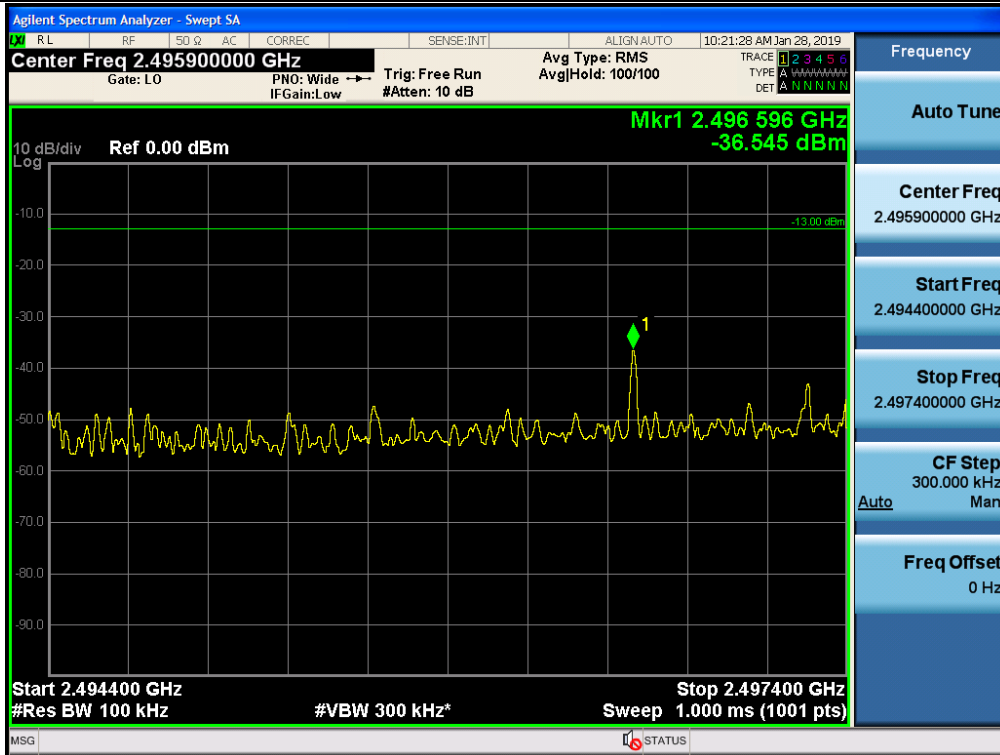

+3 dB above Out-of-band (single test signal) / WCS / Downlink / LTE 10 MHz / Lower

+3 dB above Out-of-band (single test signal) / BRS/EBS / Downlink / LTE 5 MHz (TDD) / Upper

+3 dB above Out-of-band (single test signal) / BRS/EBS / Downlink / LTE 5 MHz (TDD) / Lower

+3 dB above Out-of-band (single test signal) / BRS/EBS / Downlink / LTE 10 MHz (TDD) / Upper

+3 dB above Out-of-band (single test signal) / BRS/EBS / Downlink / LTE 10 MHz (TDD) / Lower

+3 dB above Out-of-band (single test signal) / BRS/EBS / Downlink / LTE 20 MHz (TDD) / Upper

+3 dB above Out-of-band (single test signal) / BRS/EBS / Downlink / LTE 20 MHz (TDD) / Lower

Plot data of Spurious Emissions

Spurious / Lower 700 MHz / Downlink / LTE 5 MHz / Low / 30 MHz ~ Low edge -10.1 MHz