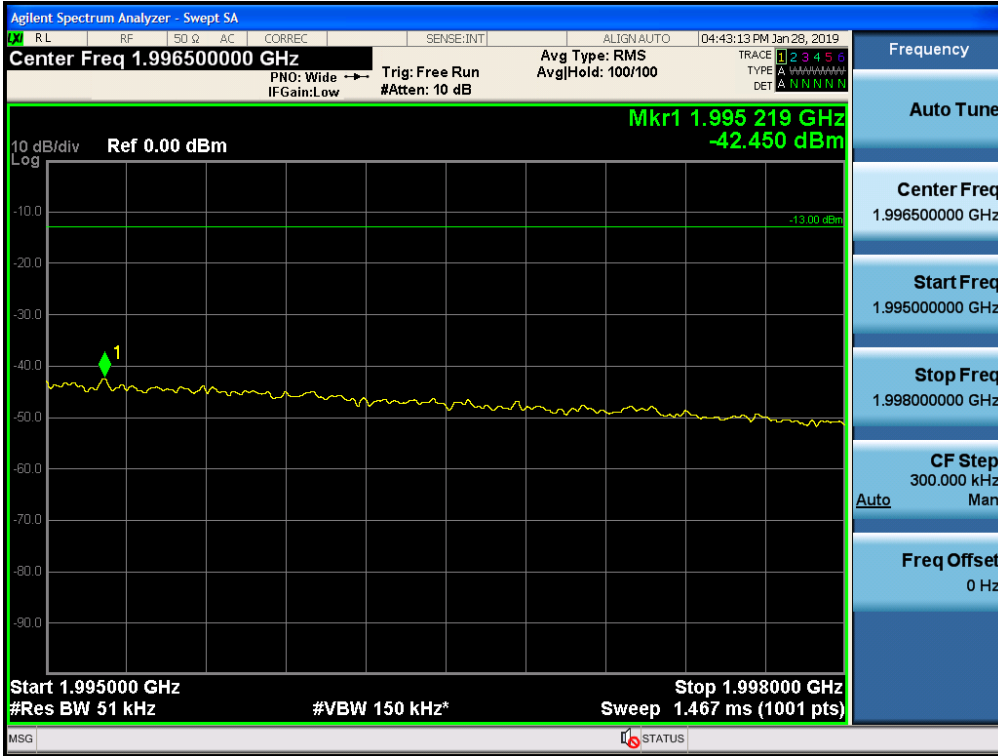

+3 dB above Out-of-band (single test signal) / Broadband PCS / Downlink / GSM / Upper

+3 dB above Out-of-band (single test signal) / Broadband PCS / Downlink / GSM / Lower

+3 dB above Out-of-band (single test signal) / Broadband PCS / Downlink / CDMA / Upper

+3 dB above Out-of-band (single test signal) / Broadband PCS / Downlink / CDMA / Lower

+3 dB above Out-of-band (single test signal) / Broadband PCS / Downlink / WCDMA / Upper

+3 dB above Out-of-band (single test signal) / Broadband PCS / Downlink / WCDMA / Lower