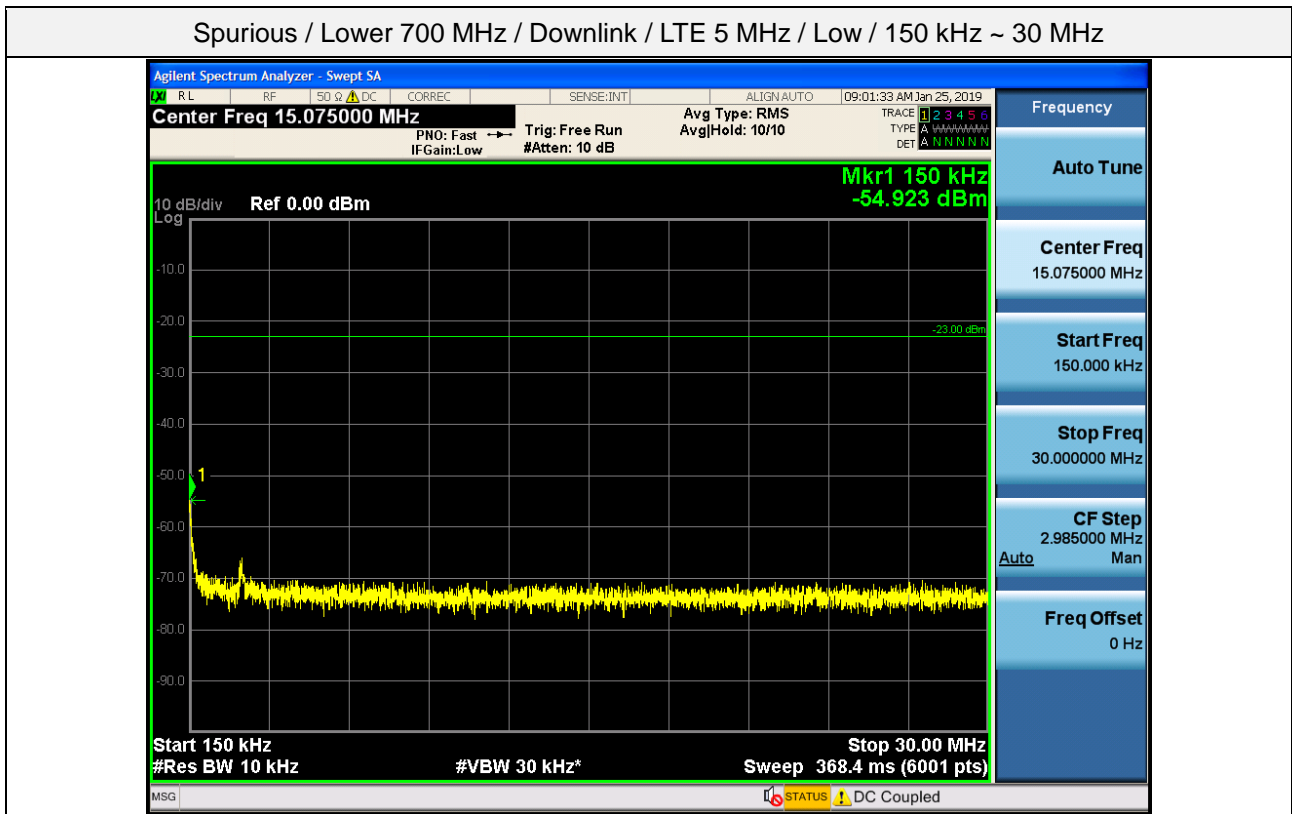

+3 dB above Out-of-band (single test signal) / BRS/EBS / Downlink / LTE 10 MHz (TDD) / Upper

+3 dB above Out-of-band (single test signal) / BRS/EBS / Downlink / LTE 10 MHz (TDD) / Lower

+3 dB above Out-of-band (single test signal) / BRS/EBS / Downlink / LTE 20 MHz (TDD) / Upper

+3 dB above Out-of-band (single test signal) / BRS/EBS / Downlink / LTE 20 MHz (TDD) / Lower

Plot data of Spurious Emissions

Spurious / Lower 700 MHz / Downlink / LTE 5 MHz / Low / 30 MHz ~ Low edge -10.1 MHz

Spurious / Lower 700 MHz / Downlink / LTE 5 MHz / Low / Low edge -10.1 MHz ~ Low edge - 100 kHz

Spurious / Lower 700 MHz / Downlink / LTE 5 MHz / Low / High Edge + 100 kHz ~ High Edge + 10.1 MHz

Spurious / Lower 700 MHz / Downlink / LTE 5 MHz / Low / High Edge + 10.1 MHz ~ 2 GHz