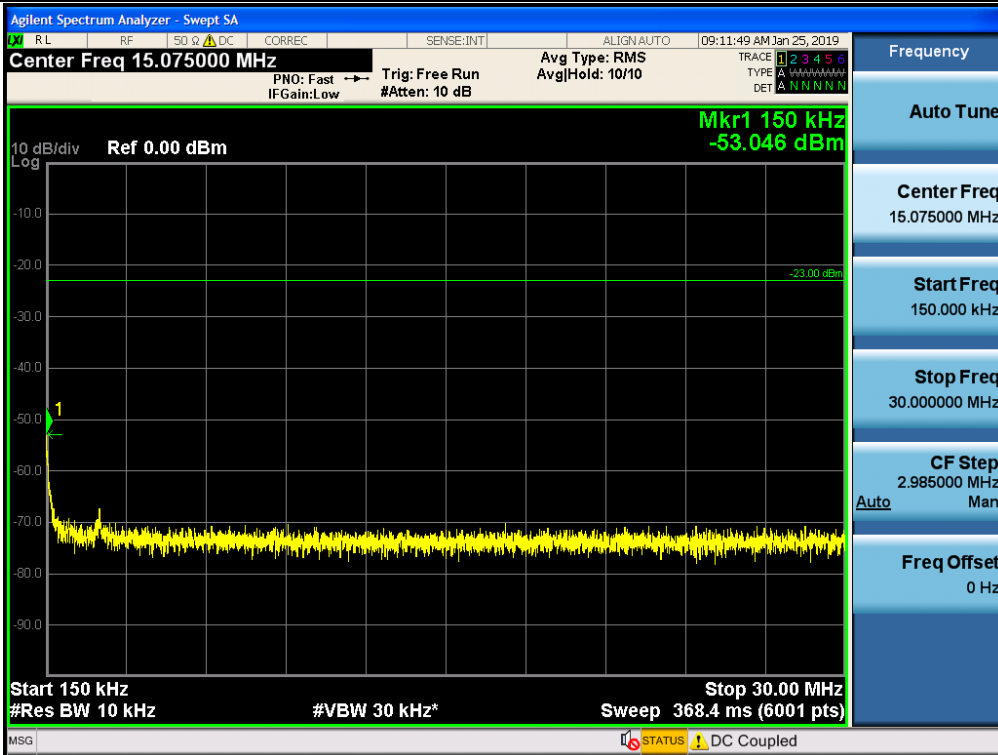

Spurious / Lower 700 MHz / Downlink / LTE 10 MHz / Low / 150 kHz ~ 30 MHz

Spurious / Lower 700 MHz / Downlink / LTE 10 MHz / Low / 30 MHz ~ Low edge -10.1 MHz

Spurious / Lower 700 MHz / Downlink / LTE 10 MHz / Low / Low edge -10.1 MHz ~ Low edge - 100 kHz

Spurious / Lower 700 MHz / Downlink / LTE 10 MHz / Low / 2 GHz ~ 4 GHz

Spurious / Lower 700 MHz / Downlink / LTE 10 MHz / Low / 4 GHz ~ 6 GHz

Spurious / Lower 700 MHz / Downlink / LTE 10 MHz / Low / 6 GHz ~ 8 GHz

Spurious / Lower 700 MHz / Downlink / LTE 10 MHz / Middle / 9 kHz ~ 150 kHz

Spurious / Lower 700 MHz / Downlink / LTE 10 MHz / Middle / 150 kHz ~ 30 MHz

Spurious / Lower 700 MHz / Downlink / LTE 10 MHz / Middle / 30 MHz ~ Low edge -10.1 MHz

Spurious / Lower 700 MHz / Downlink / LTE 10 MHz / Middle / Low edge -10.1 MHz ~ Low edge - 100 kHz

Spurious / Lower 700 MHz / Downlink / LTE 10 MHz / Middle / High Edge + 100 kHz ~ High Edge + 10.1 MHz