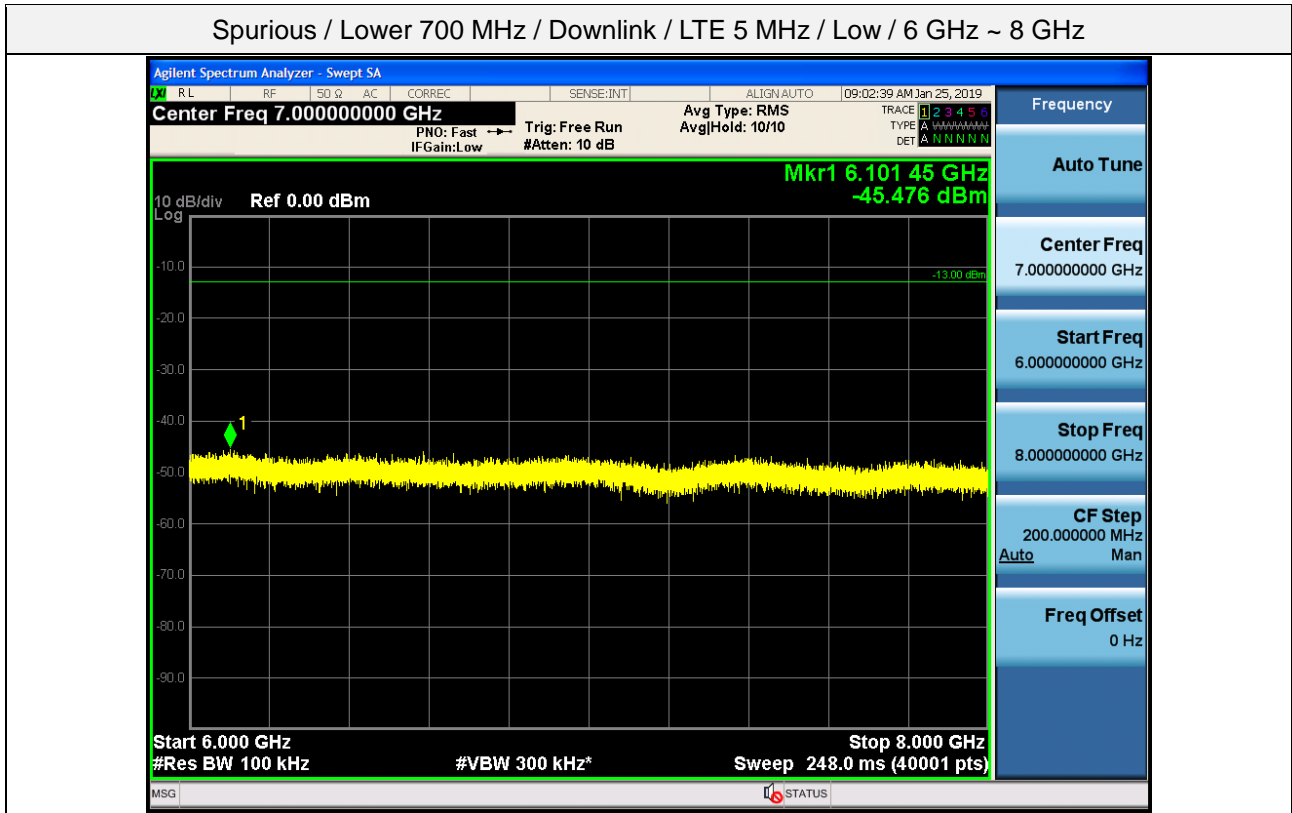

+3 dB above Out-of-band (single test signal) / BRS/EBS / Downlink / LTE 20 MHz (TDD) / Lower

Plot data of Spurious Emissions

Spurious / Lower 700 MHz / Downlink / LTE 5 MHz / Low / 30 MHz ~ Low edge -10.1 MHz

Spurious / Lower 700 MHz / Downlink / LTE 5 MHz / Low / Low edge -10.1 MHz ~ Low edge - 100 kHz

Spurious / Lower 700 MHz / Downlink / LTE 5 MHz / Low / High Edge + 100 kHz ~ High Edge + 10.1 MHz

Spurious / Lower 700 MHz / Downlink / LTE 5 MHz / Low / High Edge + 10.1 MHz ~ 2 GHz

Spurious / Lower 700 MHz / Downlink / LTE 5 MHz / Low / 2 GHz ~ 4 GHz

Spurious / Lower 700 MHz / Downlink / LTE 5 MHz / Low / 4 GHz ~ 6 GHz

Spurious / Lower 700 MHz / Downlink / LTE 5 MHz / Middle / 9 kHz ~ 150 kHz

Spurious / Lower 700 MHz / Downlink / LTE 5 MHz / Middle / 150 kHz ~ 30 MHz

Spurious / Lower 700 MHz / Downlink / LTE 5 MHz / Middle / 30 MHz ~ Low edge -10.1 MHz

Spurious / Lower 700 MHz / Downlink / LTE 5 MHz / Middle / Low edge -10.1 MHz ~ Low edge - 100 kHz