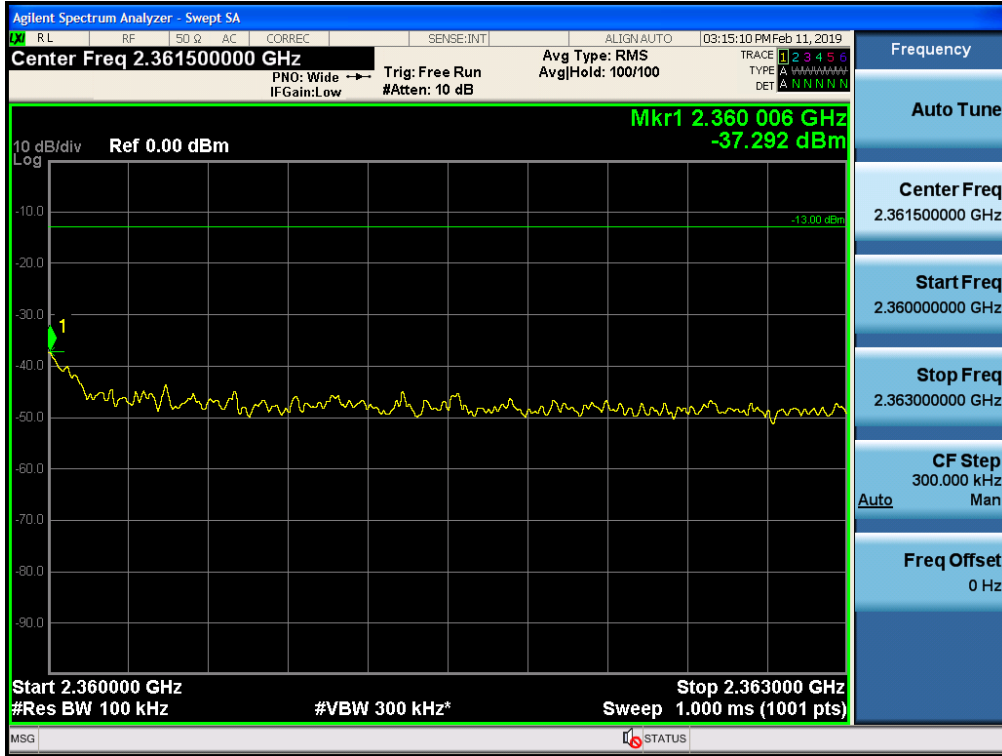

+3 dB above Out-of-band (single test signal) / AWS1+3 / Downlink / LTE 5 MHz / Upper

+3 dB above Out-of-band (single test signal) / AWS1+3 / Downlink / LTE 5 MHz / Lower

+3 dB above Out-of-band (single test signal) / AWS1+3 / Downlink / LTE 10 MHz / Upper

+3 dB above Out-of-band (single test signal) / AWS1+3 / Downlink / LTE 10 MHz / Lower

+3 dB above Out-of-band (single test signal) / AWS1+3 / Downlink / LTE 20 MHz / Upper

+3 dB above Out-of-band (single test signal) / AWS1+3 / Downlink / LTE 20 MHz / Lower

+3 dB above Out-of-band (single test signal) / WCS / Downlink / LTE 5 MHz / Upper

+3 dB above Out-of-band (single test signal) / WCS / Downlink / LTE 5 MHz / Lower

+3 dB above Out-of-band (single test signal) / WCS / Downlink / LTE 10 MHz / Upper