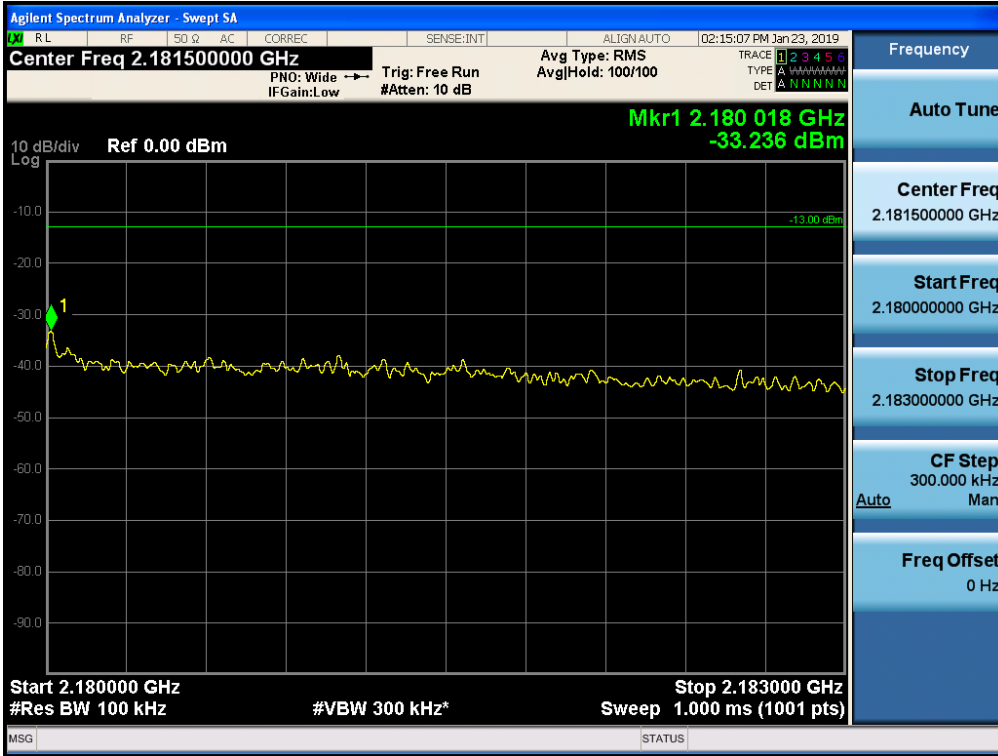

+3 dB above Out-of-band (single test signal) / Broadband PCS / Downlink / LTE 10 MHz / Lower

+3 dB above Out-of-band (single test signal) / Broadband PCS / Downlink / LTE 20 MHz / Upper

+3 dB above Out-of-band (single test signal) / Broadband PCS / Downlink / LTE 20 MHz / Lower

+3 dB above Out-of-band (single test signal) / AWS1+3 / Downlink / LTE 5 MHz / Upper

+3 dB above Out-of-band (single test signal) / AWS1+3 / Downlink / LTE 5 MHz / Lower

+3 dB above Out-of-band (single test signal) / AWS1+3 / Downlink / LTE 10 MHz / Upper

+3 dB above Out-of-band (single test signal) / AWS1+3 / Downlink / LTE 10 MHz / Lower

+3 dB above Out-of-band (single test signal) / AWS1+3 / Downlink / LTE 20 MHz / Upper

+3 dB above Out-of-band (single test signal) / AWS1+3 / Downlink / LTE 20 MHz / Lower