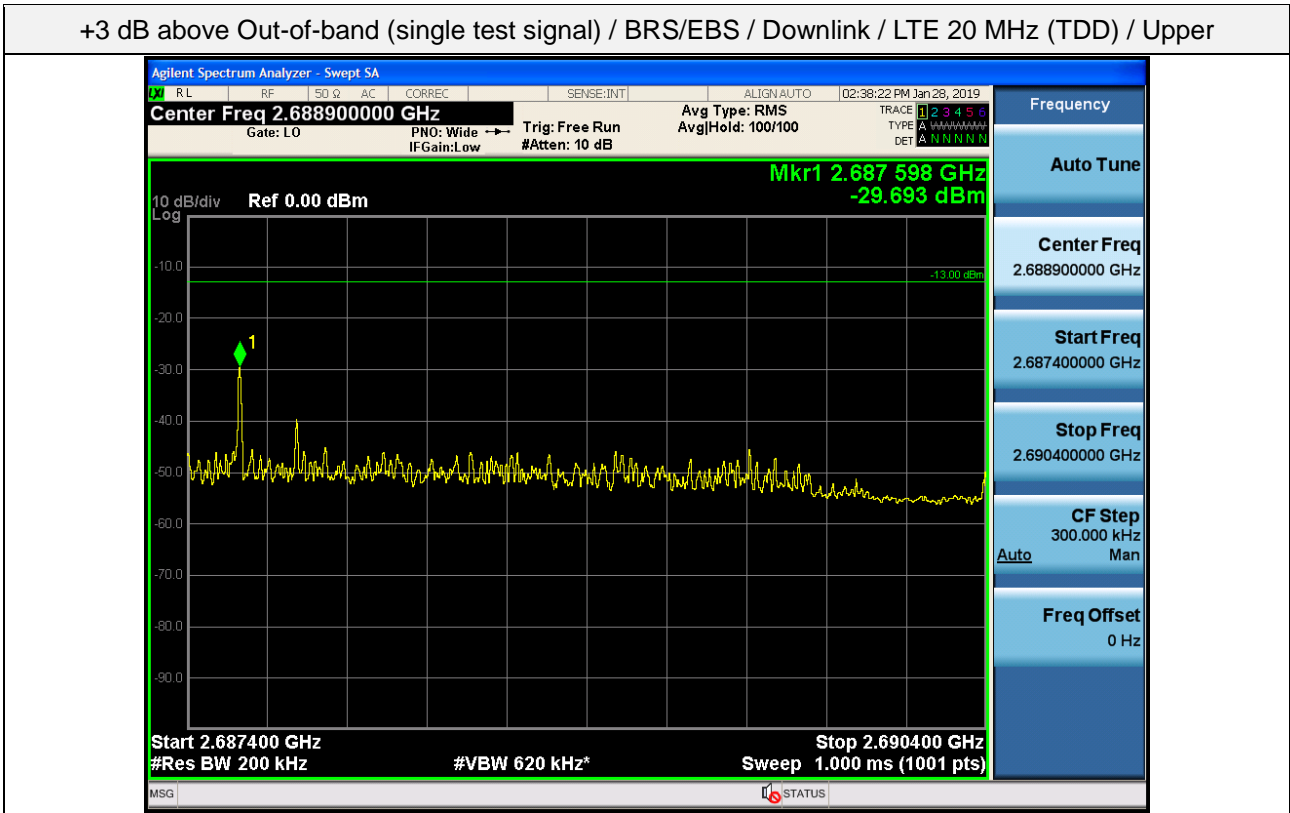

+3 dB above Out-of-band (single test signal) / WCS / Downlink / LTE 10 MHz / Lower

+3 dB above Out-of-band (single test signal) / BRS/EBS / Downlink / LTE 5 MHz (TDD) / Upper

+3 dB above Out-of-band (single test signal) / BRS/EBS / Downlink / LTE 5 MHz (TDD) / Lower

+3 dB above Out-of-band (single test signal) / BRS/EBS / Downlink / LTE 10 MHz (TDD) / Upper

+3 dB above Out-of-band (single test signal) / BRS/EBS / Downlink / LTE 10 MHz (TDD) / Lower

+3 dB above Out-of-band (single test signal) / BRS/EBS / Downlink / LTE 20 MHz (TDD) / Upper

+3 dB above Out-of-band (single test signal) / BRS/EBS / Downlink / LTE 20 MHz (TDD) / Lower

Plot data of Spurious Emissions

Spurious / Lower 700 MHz / Downlink / LTE 5 MHz / Low / 30 MHz ~ Low edge -10.1 MHz