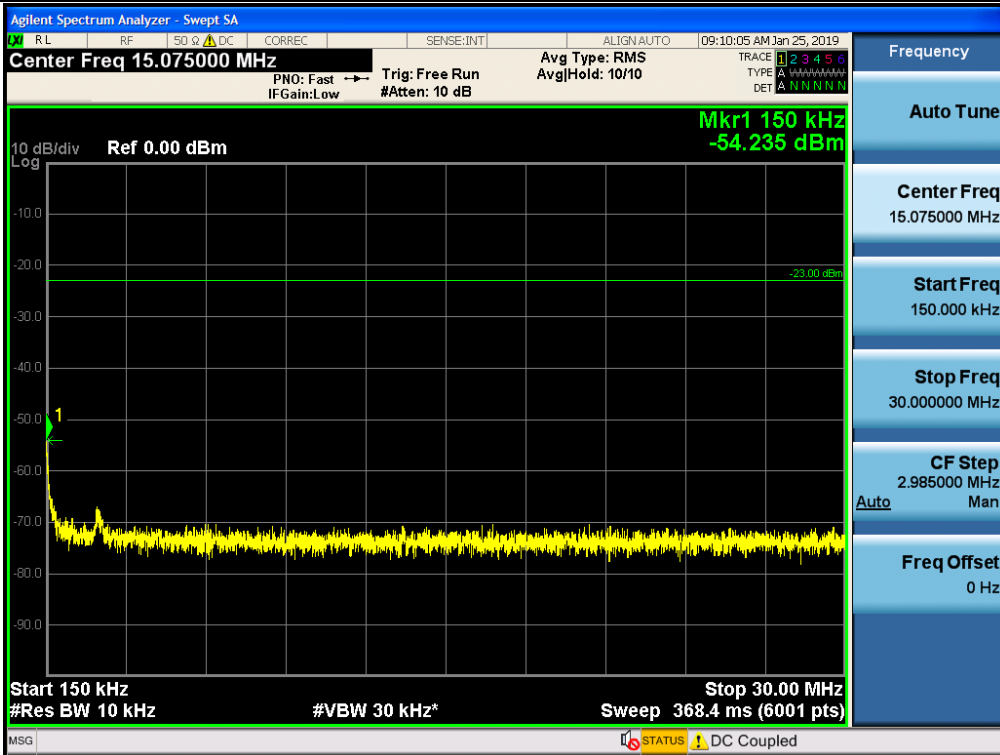

Spurious / Lower 700 MHz / Downlink / LTE 5 MHz / High / High Edge + 100 kHz ~ High Edge + 10.1 MHz

Spurious / Lower 700 MHz / Downlink / LTE 5 MHz / High / High Edge + 10.1 MHz ~ 2 GHz

Spurious / Lower 700 MHz / Downlink / LTE 5 MHz / High / 2 GHz ~ 4 GHz

Spurious / Lower 700 MHz / Downlink / LTE 5 MHz / High / 4 GHz ~ 6 GHz

Spurious / Lower 700 MHz / Downlink / LTE 5 MHz / High / 6 GHz ~ 8 GHz

Spurious / Lower 700 MHz / Downlink / LTE 10 MHz / Low / 9 kHz ~ 150 kHz

Spurious / Lower 700 MHz / Downlink / LTE 10 MHz / Low / 150 kHz ~ 30 MHz

Spurious / Lower 700 MHz / Downlink / LTE 10 MHz / Low / 30 MHz ~ Low edge -10.1 MHz

Spurious / Lower 700 MHz / Downlink / LTE 10 MHz / Low / Low edge -10.1 MHz ~ Low edge - 100 kHz

Spurious / Lower 700 MHz / Downlink / LTE 10 MHz / Low / 2 GHz ~ 4 GHz

Spurious / Lower 700 MHz / Downlink / LTE 10 MHz / Low / 4 GHz ~ 6 GHz

Spurious / Lower 700 MHz / Downlink / LTE 10 MHz / Low / 6 GHz ~ 8 GHz