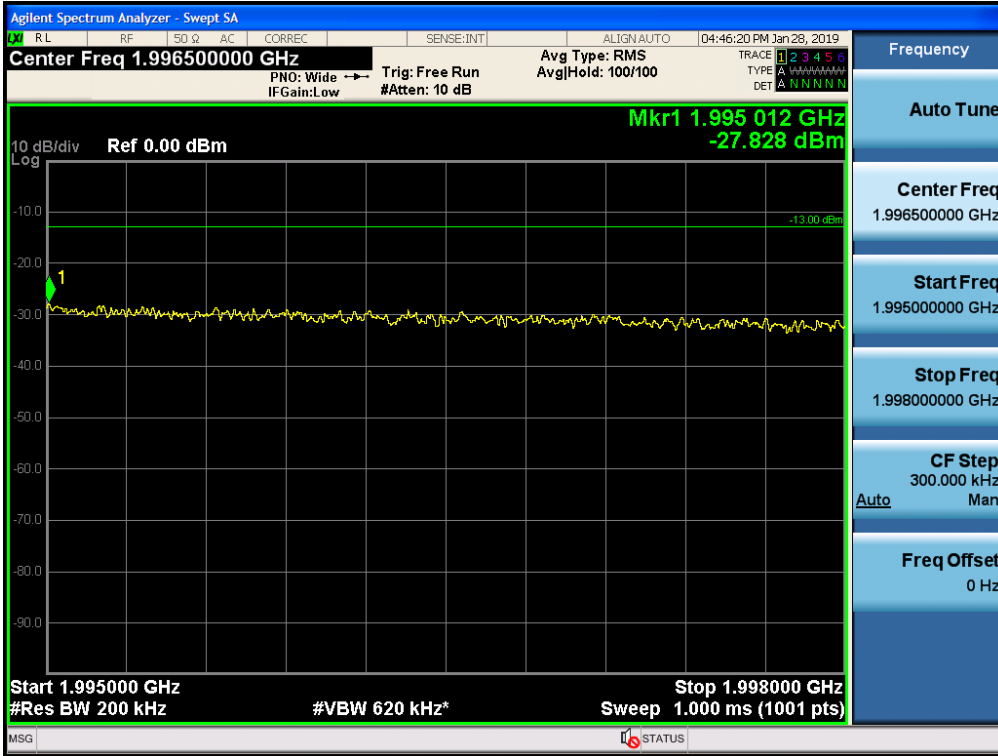

+3 dB above Out-of-band (single test signal) / Broadband PCS / Downlink / LTE 5 MHz / Upper

+3 dB above Out-of-band (single test signal) / Broadband PCS / Downlink / LTE 5 MHz / Lower

+3 dB above Out-of-band (single test signal) / Broadband PCS / Downlink / LTE 10 MHz / Upper

+3 dB above Out-of-band (single test signal) / Broadband PCS / Downlink / LTE 10 MHz / Lower

+3 dB above Out-of-band (single test signal) / Broadband PCS / Downlink / LTE 20 MHz / Upper

+3 dB above Out-of-band (single test signal) / Broadband PCS / Downlink / LTE 20 MHz / Lower