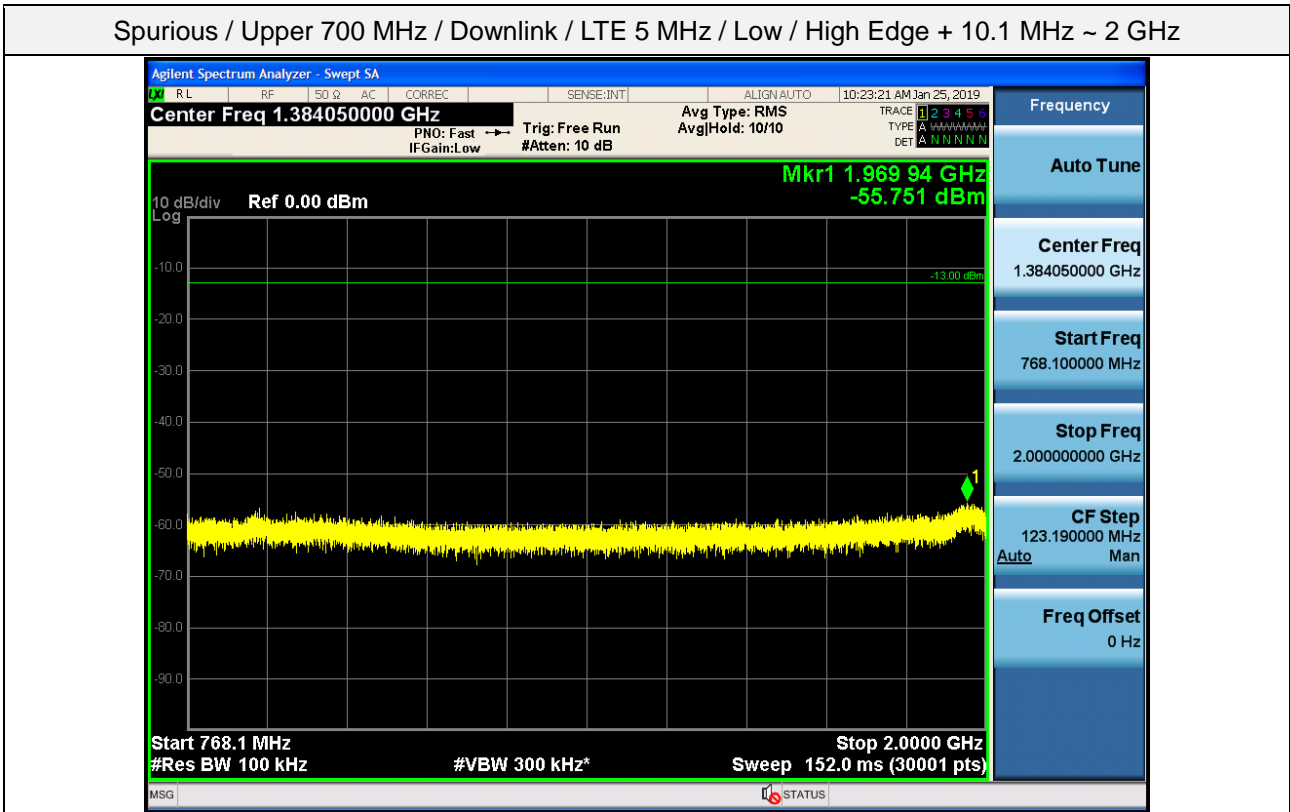

Spurious / Lower 700 MHz / Downlink / LTE 10 MHz / High / 2 GHz ~ 4 GHz

Spurious / Lower 700 MHz / Downlink / LTE 10 MHz / High / 4 GHz ~ 6 GHz

Spurious / Lower 700 MHz / Downlink / LTE 10 MHz / High / 6 GHz ~ 8 GHz

Spurious / Upper 700 MHz / Downlink / LTE 5 MHz / Low / 9 kHz ~ 150 kHz

Spurious / Upper 700 MHz / Downlink / LTE 5 MHz / Low / 150 kHz ~ 30 MHz

Spurious / Upper 700 MHz / Downlink / LTE 5 MHz / Low / 30 MHz ~ Low edge -10.1 MHz

Spurious / Upper 700 MHz / Downlink / LTE 5 MHz / Low / Low edge -10.1 MHz ~ Low edge - 100 kHz

Spurious / Upper 700 MHz / Downlink / LTE 5 MHz / Low / High Edge + 100 kHz ~ High Edge + 10.1 MHz

Spurious / Upper 700 MHz / Downlink / LTE 5 MHz / Low / High Edge + 10.1 MHz ~ 2 GHz

Spurious / Upper 700 MHz / Downlink / LTE 5 MHz / Low / 2 GHz ~ 4 GHz

Spurious / Upper 700 MHz / Downlink / LTE 5 MHz / Low / 4 GHz ~ 6 GHz

Spurious / Upper 700 MHz / Downlink / LTE 5 MHz / Low / 6 GHz ~ 8 GHz