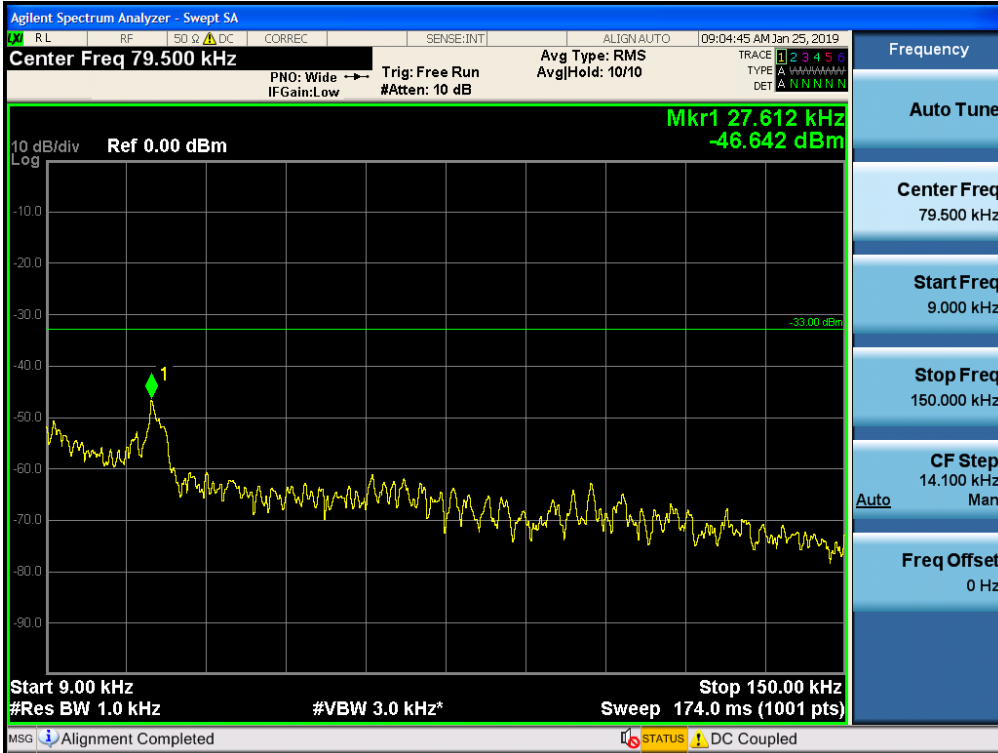

Spurious / Lower 700 MHz / Downlink / LTE 5 MHz / Middle / 150 kHz ~ 30 MHz

Spurious / Lower 700 MHz / Downlink / LTE 5 MHz / Middle / 30 MHz ~ Low edge -10.1 MHz

Spurious / Lower 700 MHz / Downlink / LTE 5 MHz / Middle / Low edge -10.1 MHz ~ Low edge - 100 kHz

Spurious / Lower 700 MHz / Downlink / LTE 5 MHz / Middle / High Edge + 100 kHz ~ High Edge + 10.1 MHz

Spurious / Lower 700 MHz / Downlink / LTE 5 MHz / Middle / High Edge + 10.1 MHz ~ 2 GHz

Spurious / Lower 700 MHz / Downlink / LTE 5 MHz / Middle / 2 GHz ~ 4 GHz

Spurious / Lower 700 MHz / Downlink / LTE 5 MHz / Middle / 4 GHz ~ 6 GHz

Spurious / Lower 700 MHz / Downlink / LTE 5 MHz / Middle / 6 GHz ~ 8 GHz

Spurious / Lower 700 MHz / Downlink / LTE 5 MHz / High / 9 kHz ~ 150 kHz

Spurious / Lower 700 MHz / Downlink / LTE 5 MHz / High / 150 kHz ~ 30 MHz

Spurious / Lower 700 MHz / Downlink / LTE 5 MHz / High / 30 MHz ~ Low edge -10.1 MHz

Spurious / Lower 700 MHz / Downlink / LTE 5 MHz / High / Low edge -10.1 MHz ~ Low edge - 100 kHz