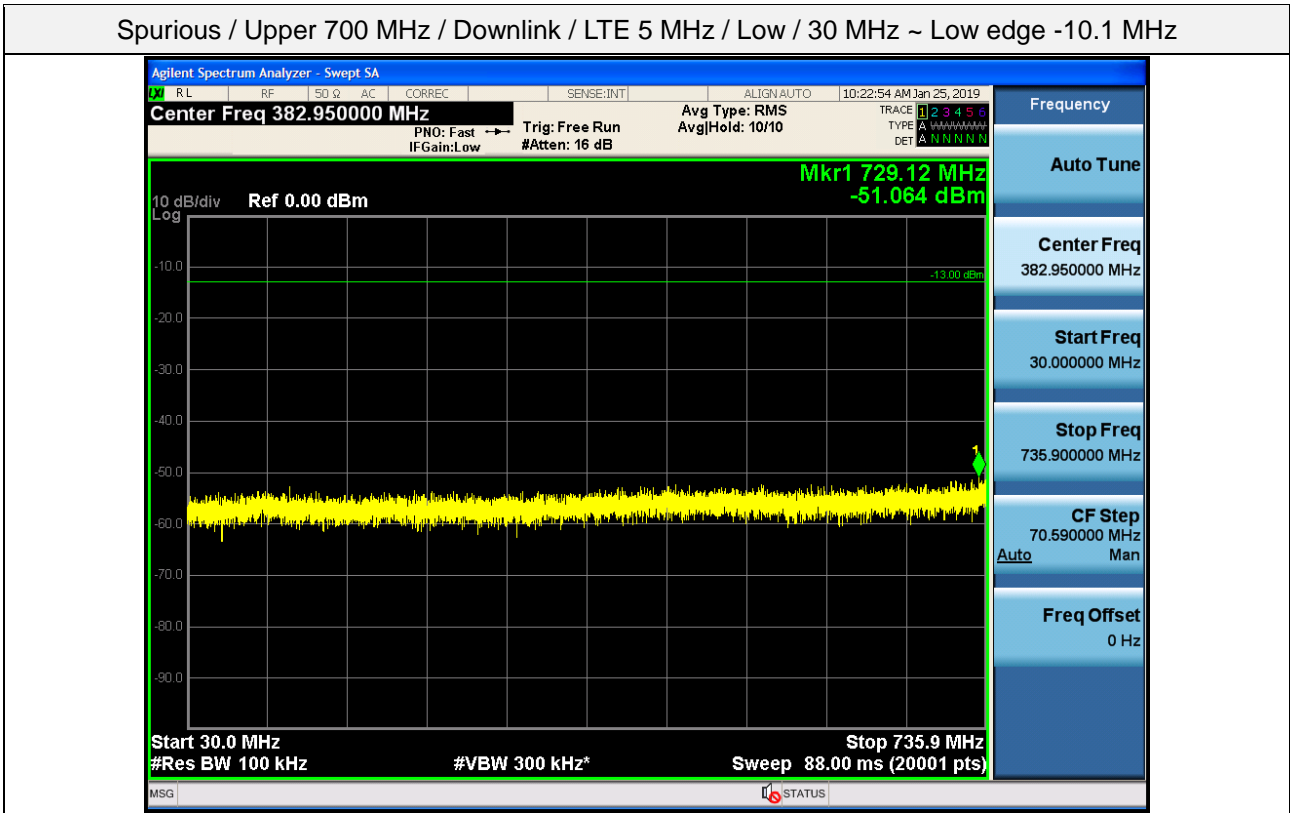

Spurious / Lower 700 MHz / Downlink / LTE 10 MHz / High / Low edge -10.1 MHz ~ Low edge - 100 kHz

Spurious / Lower 700 MHz / Downlink / LTE 10 MHz / High / High Edge + 100 kHz ~ High Edge + 10.1 MHz

Spurious / Lower 700 MHz / Downlink / LTE 10 MHz / High / High Edge + 10.1 MHz ~ 2 GHz

Spurious / Lower 700 MHz / Downlink / LTE 10 MHz / High / 2 GHz ~ 4 GHz

Spurious / Lower 700 MHz / Downlink / LTE 10 MHz / High / 4 GHz ~ 6 GHz

Spurious / Lower 700 MHz / Downlink / LTE 10 MHz / High / 6 GHz ~ 8 GHz

Spurious / Upper 700 MHz / Downlink / LTE 5 MHz / Low / 9 kHz ~ 150 kHz

Spurious / Upper 700 MHz / Downlink / LTE 5 MHz / Low / 150 kHz ~ 30 MHz

Spurious / Upper 700 MHz / Downlink / LTE 5 MHz / Low / 30 MHz ~ Low edge -10.1 MHz

Spurious / Upper 700 MHz / Downlink / LTE 5 MHz / Low / Low edge -10.1 MHz ~ Low edge - 100 kHz

Spurious / Upper 700 MHz / Downlink / LTE 5 MHz / Low / High Edge + 100 kHz ~ High Edge + 10.1 MHz

Spurious / Upper 700 MHz / Downlink / LTE 5 MHz / Low / High Edge + 10.1 MHz ~ 2 GHz