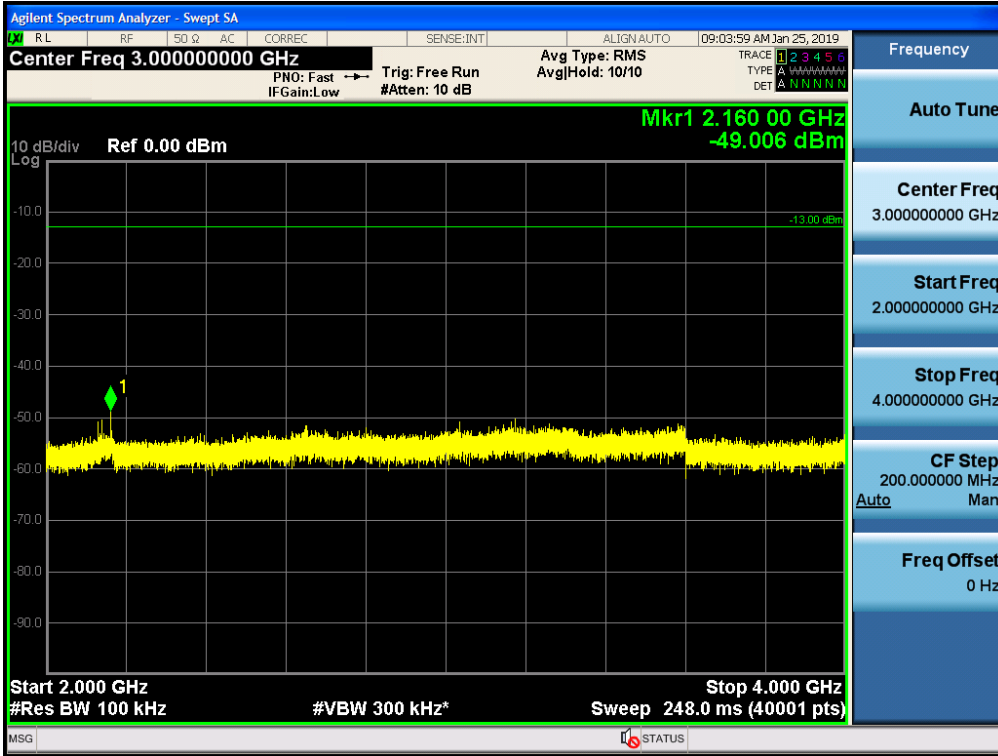

Spurious / Lower 700 MHz / Downlink / LTE 5 MHz / Low / 2 GHz ~ 4 GHz

Spurious / Lower 700 MHz / Downlink / LTE 5 MHz / Low / 4 GHz ~ 6 GHz

Spurious / Lower 700 MHz / Downlink / LTE 5 MHz / Middle / 9 kHz ~ 150 kHz

Spurious / Lower 700 MHz / Downlink / LTE 5 MHz / Middle / 150 kHz ~ 30 MHz

Spurious / Lower 700 MHz / Downlink / LTE 5 MHz / Middle / 30 MHz ~ Low edge -10.1 MHz

Spurious / Lower 700 MHz / Downlink / LTE 5 MHz / Middle / Low edge -10.1 MHz ~ Low edge - 100 kHz

Spurious / Lower 700 MHz / Downlink / LTE 5 MHz / Middle / High Edge + 100 kHz ~ High Edge + 10.1 MHz

Spurious / Lower 700 MHz / Downlink / LTE 5 MHz / Middle / High Edge + 10.1 MHz ~ 2 GHz

Spurious / Lower 700 MHz / Downlink / LTE 5 MHz / Middle / 2 GHz ~ 4 GHz