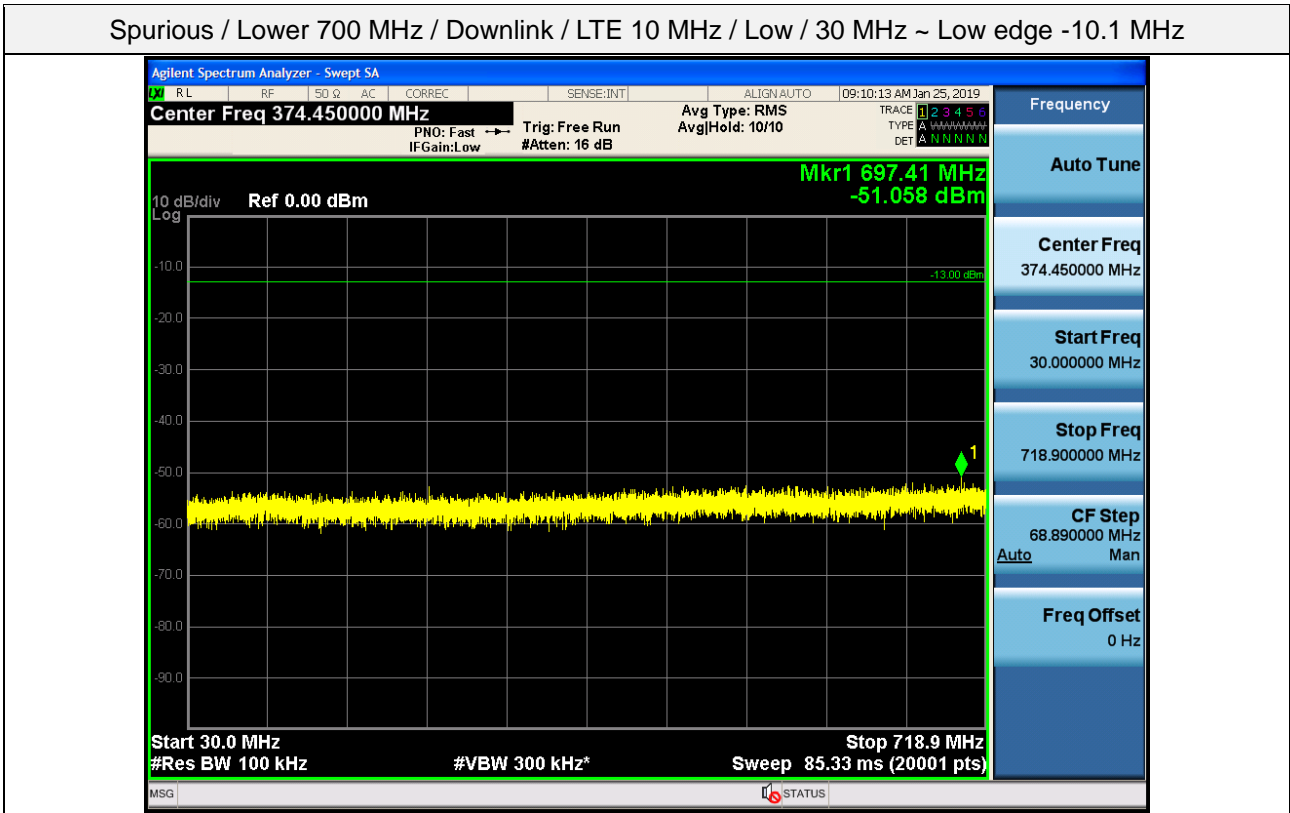

Spurious / Lower 700 MHz / Downlink / LTE 5 MHz / High / High Edge + 100 kHz ~ High Edge + 10.1 MHz

Spurious / Lower 700 MHz / Downlink / LTE 5 MHz / High / High Edge + 10.1 MHz ~ 2 GHz

Spurious / Lower 700 MHz / Downlink / LTE 5 MHz / High / 2 GHz ~ 4 GHz

Spurious / Lower 700 MHz / Downlink / LTE 5 MHz / High / 4 GHz ~ 6 GHz

Spurious / Lower 700 MHz / Downlink / LTE 5 MHz / High / 6 GHz ~ 8 GHz

Spurious / Lower 700 MHz / Downlink / LTE 10 MHz / Low / 9 kHz ~ 150 kHz

Spurious / Lower 700 MHz / Downlink / LTE 10 MHz / Low / 150 kHz ~ 30 MHz

Spurious / Lower 700 MHz / Downlink / LTE 10 MHz / Low / 30 MHz ~ Low edge -10.1 MHz

Spurious / Lower 700 MHz / Downlink / LTE 10 MHz / Low / Low edge -10.1 MHz ~ Low edge - 100 kHz

Spurious / Lower 700 MHz / Downlink / LTE 10 MHz / Low / 2 GHz ~ 4 GHz

Spurious / Lower 700 MHz / Downlink / LTE 10 MHz / Low / 4 GHz ~ 6 GHz

Spurious / Lower 700 MHz / Downlink / LTE 10 MHz / Low / 6 GHz ~ 8 GHz