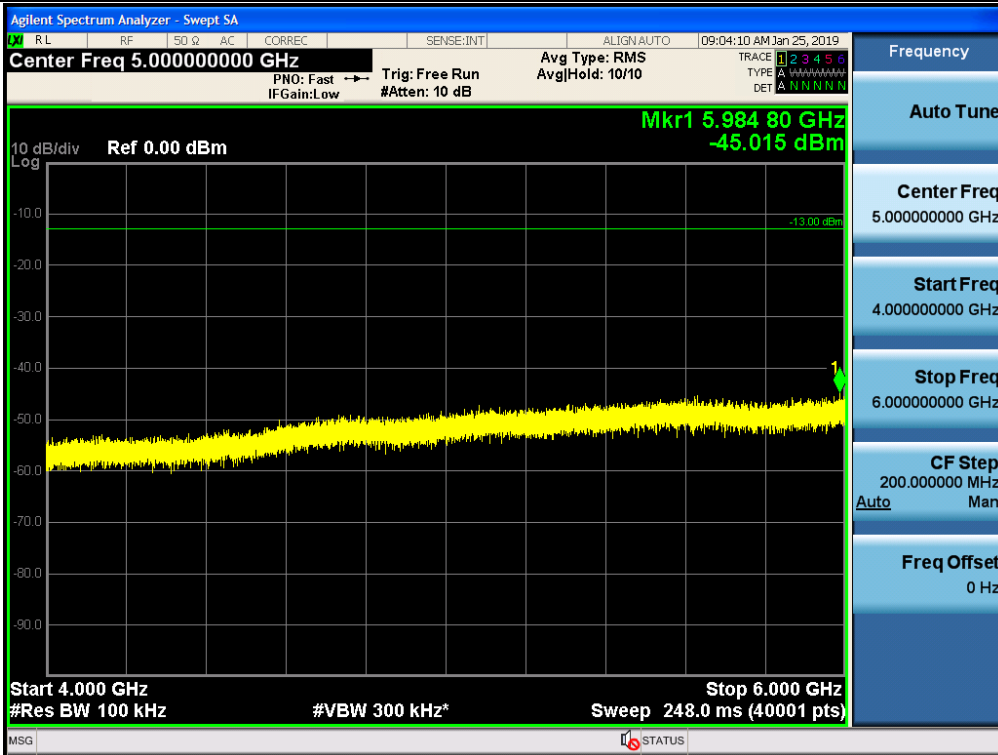

Spurious / Lower 700 MHz / Downlink / LTE 5 MHz / Middle / 150 kHz ~ 30 MHz

Spurious / Lower 700 MHz / Downlink / LTE 5 MHz / Middle / 30 MHz ~ Low edge -10.1 MHz

Spurious / Lower 700 MHz / Downlink / LTE 5 MHz / Middle / Low edge -10.1 MHz ~ Low edge - 100 kHz

Spurious / Lower 700 MHz / Downlink / LTE 5 MHz / Middle / High Edge + 100 kHz ~ High Edge + 10.1 MHz

Spurious / Lower 700 MHz / Downlink / LTE 5 MHz / Middle / High Edge + 10.1 MHz ~ 2 GHz

Spurious / Lower 700 MHz / Downlink / LTE 5 MHz / Middle / 2 GHz ~ 4 GHz

Spurious / Lower 700 MHz / Downlink / LTE 5 MHz / Middle / 4 GHz ~ 6 GHz

Spurious / Lower 700 MHz / Downlink / LTE 5 MHz / Middle / 6 GHz ~ 8 GHz

Spurious / Lower 700 MHz / Downlink / LTE 5 MHz / High / 9 kHz ~ 150 kHz

Spurious / Lower 700 MHz / Downlink / LTE 5 MHz / High / 150 kHz ~ 30 MHz

Spurious / Lower 700 MHz / Downlink / LTE 5 MHz / High / 30 MHz ~ Low edge -10.1 MHz

Spurious / Lower 700 MHz / Downlink / LTE 5 MHz / High / Low edge -10.1 MHz ~ Low edge - 100 kHz