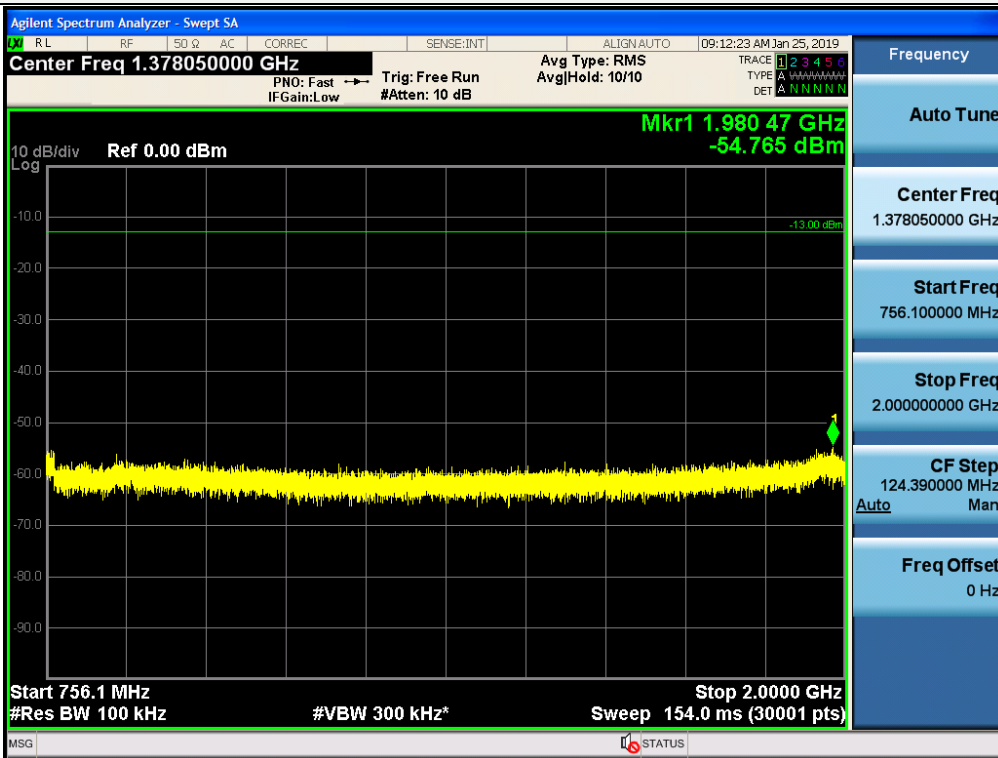

Spurious / Lower 700 MHz / Downlink / LTE 10 MHz / Low / 2 GHz ~ 4 GHz

Spurious / Lower 700 MHz / Downlink / LTE 10 MHz / Low / 4 GHz ~ 6 GHz

Spurious / Lower 700 MHz / Downlink / LTE 10 MHz / Low / 6 GHz ~ 8 GHz

Spurious / Lower 700 MHz / Downlink / LTE 10 MHz / Middle / 9 kHz ~ 150 kHz

Spurious / Lower 700 MHz / Downlink / LTE 10 MHz / Middle / 150 kHz ~ 30 MHz

Spurious / Lower 700 MHz / Downlink / LTE 10 MHz / Middle / 30 MHz ~ Low edge -10.1 MHz

Spurious / Lower 700 MHz / Downlink / LTE 10 MHz / Middle / Low edge -10.1 MHz ~ Low edge - 100 kHz

Spurious / Lower 700 MHz / Downlink / LTE 10 MHz / Middle / High Edge + 100 kHz ~ High Edge + 10.1 MHz

Spurious / Lower 700 MHz / Downlink / LTE 10 MHz / Middle / High Edge + 10.1 MHz ~ 2 GHz

Spurious / Lower 700 MHz / Downlink / LTE 10 MHz / Middle / 2 GHz ~ 4 GHz

Spurious / Lower 700 MHz / Downlink / LTE 10 MHz / Middle / 4 GHz ~ 6 GHz