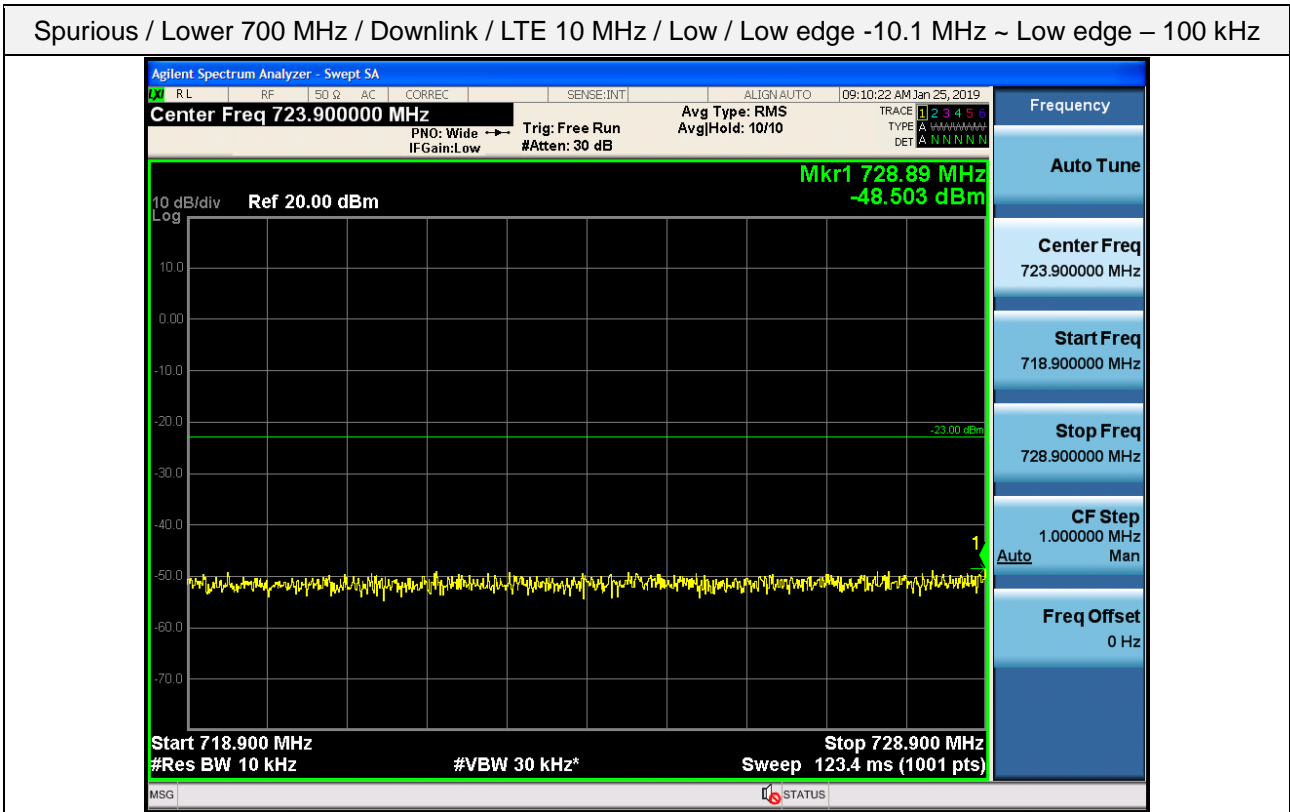

Spurious / Lower 700 MHz / Downlink / LTE 5 MHz / High / High Edge + 100 kHz ~ High Edge + 10.1 MHz

Spurious / Lower 700 MHz / Downlink / LTE 5 MHz / High / High Edge + 10.1 MHz ~ 2 GHz

Spurious / Lower 700 MHz / Downlink / LTE 5 MHz / High / 2 GHz ~ 4 GHz

Spurious / Lower 700 MHz / Downlink / LTE 5 MHz / High / 4 GHz ~ 6 GHz

Spurious / Lower 700 MHz / Downlink / LTE 5 MHz / High / 6 GHz ~ 8 GHz

Spurious / Lower 700 MHz / Downlink / LTE 10 MHz / Low / 9 kHz ~ 150 kHz

Spurious / Lower 700 MHz / Downlink / LTE 10 MHz / Low / 150 kHz ~ 30 MHz

Spurious / Lower 700 MHz / Downlink / LTE 10 MHz / Low / 30 MHz ~ Low edge -10.1 MHz

Spurious / Lower 700 MHz / Downlink / LTE 10 MHz / Low / Low edge -10.1 MHz ~ Low edge - 100 kHz

Spurious / Lower 700 MHz / Downlink / LTE 10 MHz / Low / 2 GHz ~ 4 GHz

Spurious / Lower 700 MHz / Downlink / LTE 10 MHz / Low / 4 GHz ~ 6 GHz

Spurious / Lower 700 MHz / Downlink / LTE 10 MHz / Low / 6 GHz ~ 8 GHz