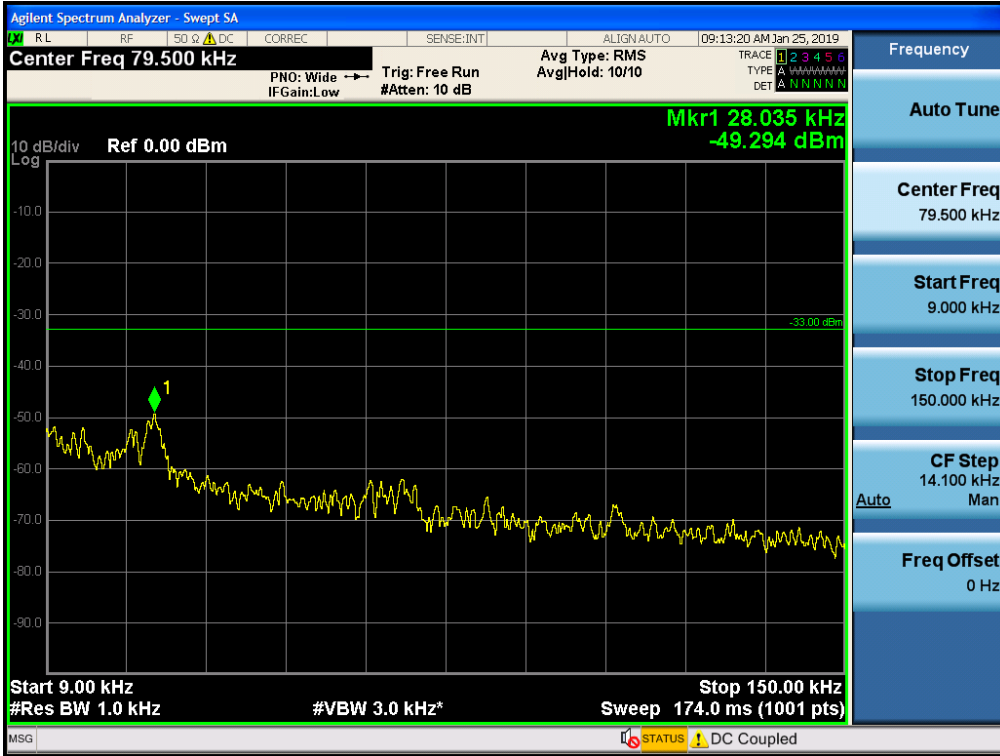

Spurious / Lower 700 MHz / Downlink / LTE 10 MHz / Middle / Low edge -10.1 MHz ~ Low edge - 100 kHz

Spurious / Lower 700 MHz / Downlink / LTE 10 MHz / Middle / High Edge + 100 kHz ~ High Edge + 10.1 MHz

Spurious / Lower 700 MHz / Downlink / LTE 10 MHz / Middle / High Edge + 10.1 MHz ~ 2 GHz

Spurious / Lower 700 MHz / Downlink / LTE 10 MHz / Middle / 2 GHz ~ 4 GHz

Spurious / Lower 700 MHz / Downlink / LTE 10 MHz / Middle / 4 GHz ~ 6 GHz

Spurious / Lower 700 MHz / Downlink / LTE 10 MHz / High / 9 kHz ~ 150 kHz

Spurious / Lower 700 MHz / Downlink / LTE 10 MHz / High / 150 kHz ~ 30 MHz

Spurious / Lower 700 MHz / Downlink / LTE 10 MHz / High / 30 MHz ~ Low edge -10.1 MHz

Spurious / Lower 700 MHz / Downlink / LTE 10 MHz / High / Low edge -10.1 MHz ~ Low edge - 100 kHz

Spurious / Lower 700 MHz / Downlink / LTE 10 MHz / High / High Edge + 100 kHz ~ High Edge + 10.1 MHz

Spurious / Lower 700 MHz / Downlink / LTE 10 MHz / High / High Edge + 10.1 MHz ~ 2 GHz