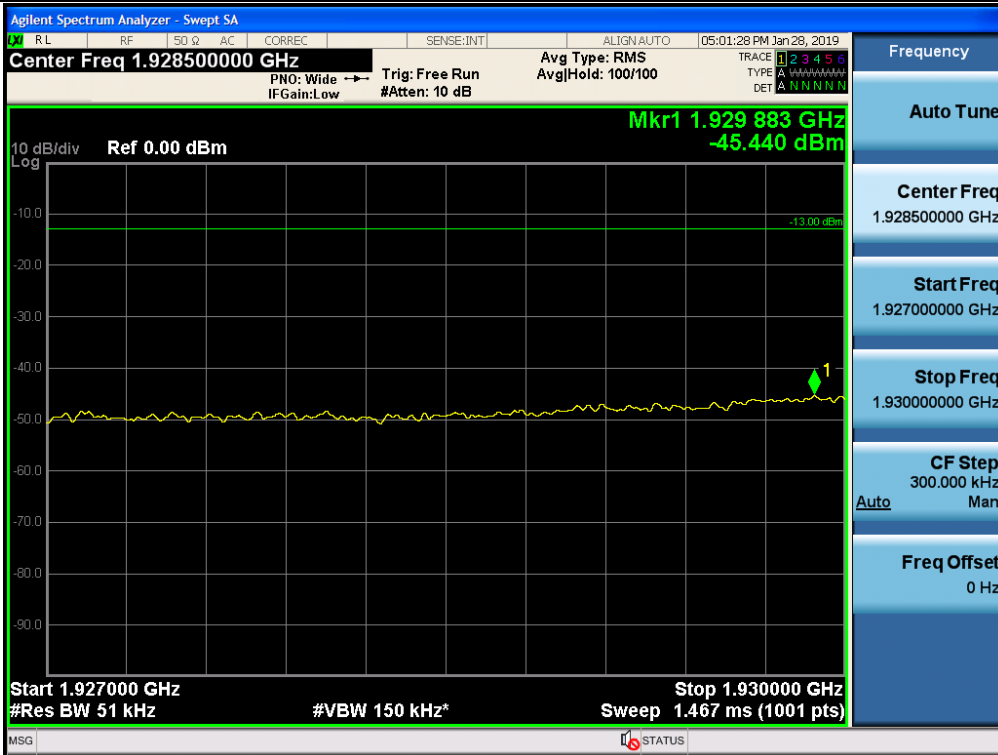

+3 dB above Out-of-band (single test signal) / Broadband PCS / Downlink / GSM / Upper

+3 dB above Out-of-band (single test signal) / Broadband PCS / Downlink / GSM / Lower

+3 dB above Out-of-band (single test signal) / Broadband PCS / Downlink / CDMA / Upper

+3 dB above Out-of-band (single test signal) / Broadband PCS / Downlink / CDMA / Lower

+3 dB above Out-of-band (single test signal) / Broadband PCS / Downlink / WCDMA / Upper

+3 dB above Out-of-band (single test signal) / Broadband PCS / Downlink / WCDMA / Lower