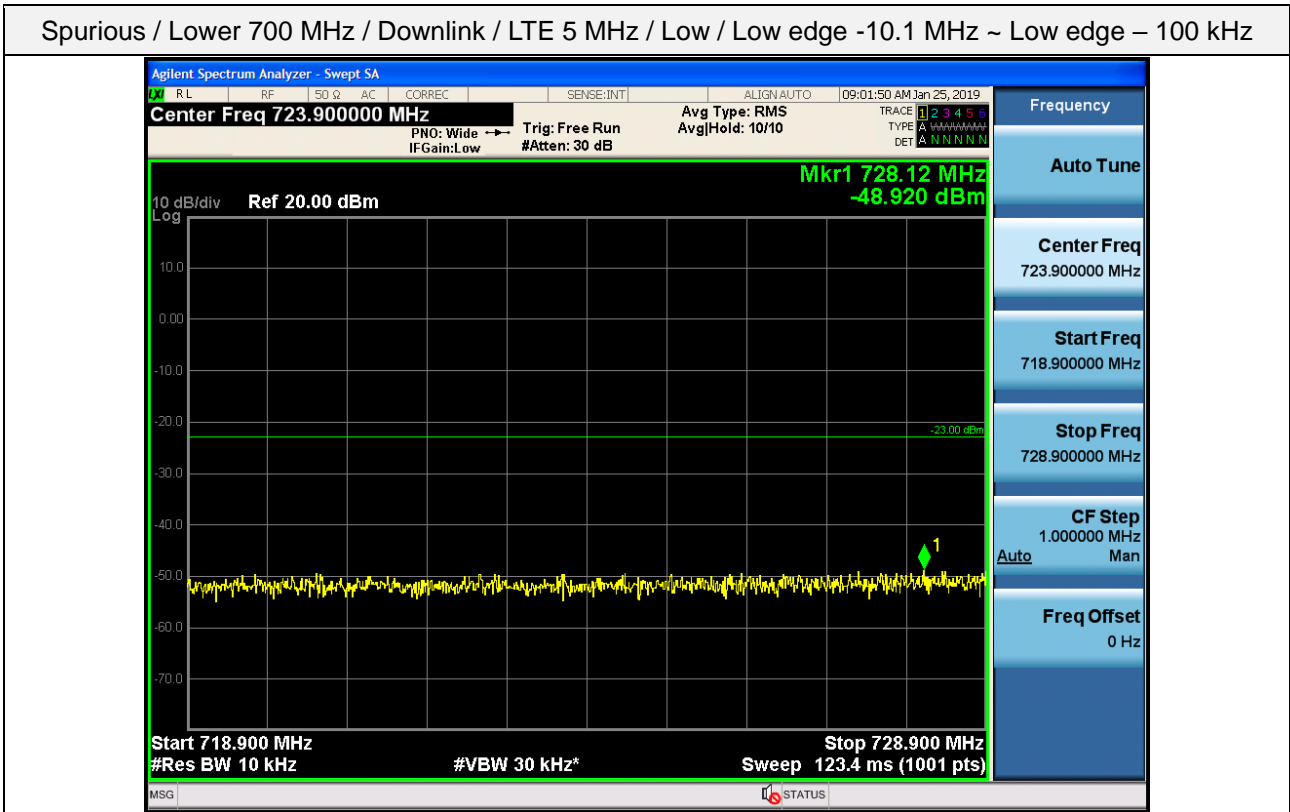

+3 dB above Out-of-band (single test signal) / BRS/EBS / Downlink / LTE 10 MHz (TDD) / Upper

+3 dB above Out-of-band (single test signal) / BRS/EBS / Downlink / LTE 10 MHz (TDD) / Lower

+3 dB above Out-of-band (single test signal) / BRS/EBS / Downlink / LTE 20 MHz (TDD) / Upper

+3 dB above Out-of-band (single test signal) / BRS/EBS / Downlink / LTE 20 MHz (TDD) / Lower

Plot data of Spurious Emissions

Spurious / Lower 700 MHz / Downlink / LTE 5 MHz / Low / 30 MHz ~ Low edge -10.1 MHz

Spurious / Lower 700 MHz / Downlink / LTE 5 MHz / Low / Low edge -10.1 MHz ~ Low edge - 100 kHz

Spurious / Lower 700 MHz / Downlink / LTE 5 MHz / Low / High Edge + 100 kHz ~ High Edge + 10.1 MHz

Spurious / Lower 700 MHz / Downlink / LTE 5 MHz / Low / High Edge + 10.1 MHz ~ 2 GHz

Spurious / Lower 700 MHz / Downlink / LTE 5 MHz / Low / 2 GHz ~ 4 GHz

Spurious / Lower 700 MHz / Downlink / LTE 5 MHz / Low / 4 GHz ~ 6 GHz

Spurious / Lower 700 MHz / Downlink / LTE 5 MHz / Middle / 9 kHz ~ 150 kHz