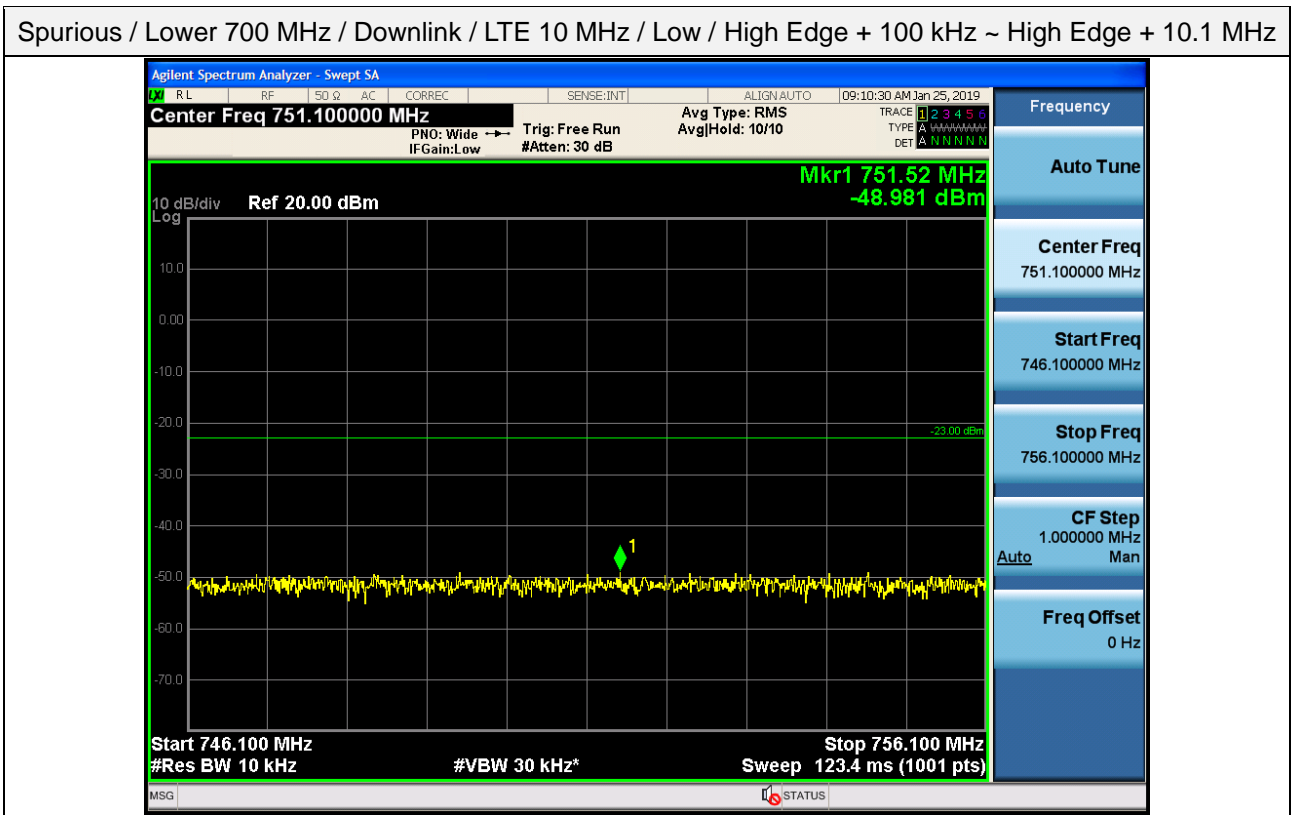

Spurious / Lower 700 MHz / Downlink / LTE 5 MHz / High / 4 GHz ~ 6 GHz

Spurious / Lower 700 MHz / Downlink / LTE 5 MHz / High / 6 GHz ~ 8 GHz

Spurious / Lower 700 MHz / Downlink / LTE 10 MHz / Low / 9 kHz ~ 150 kHz

Spurious / Lower 700 MHz / Downlink / LTE 10 MHz / Low / 150 kHz ~ 30 MHz

Spurious / Lower 700 MHz / Downlink / LTE 10 MHz / Low / 30 MHz ~ Low edge -10.1 MHz

Spurious / Lower 700 MHz / Downlink / LTE 10 MHz / Low / Low edge -10.1 MHz ~ Low edge - 100 kHz

Spurious / Lower 700 MHz / Downlink / LTE 10 MHz / Low / 2 GHz ~ 4 GHz

Spurious / Lower 700 MHz / Downlink / LTE 10 MHz / Low / 4 GHz ~ 6 GHz

Spurious / Lower 700 MHz / Downlink / LTE 10 MHz / Low / 6 GHz ~ 8 GHz

Spurious / Lower 700 MHz / Downlink / LTE 10 MHz / Middle / 9 kHz ~ 150 kHz

Spurious / Lower 700 MHz / Downlink / LTE 10 MHz / Middle / 150 kHz ~ 30 MHz

Spurious / Lower 700 MHz / Downlink / LTE 10 MHz / Middle / 30 MHz ~ Low edge -10.1 MHz