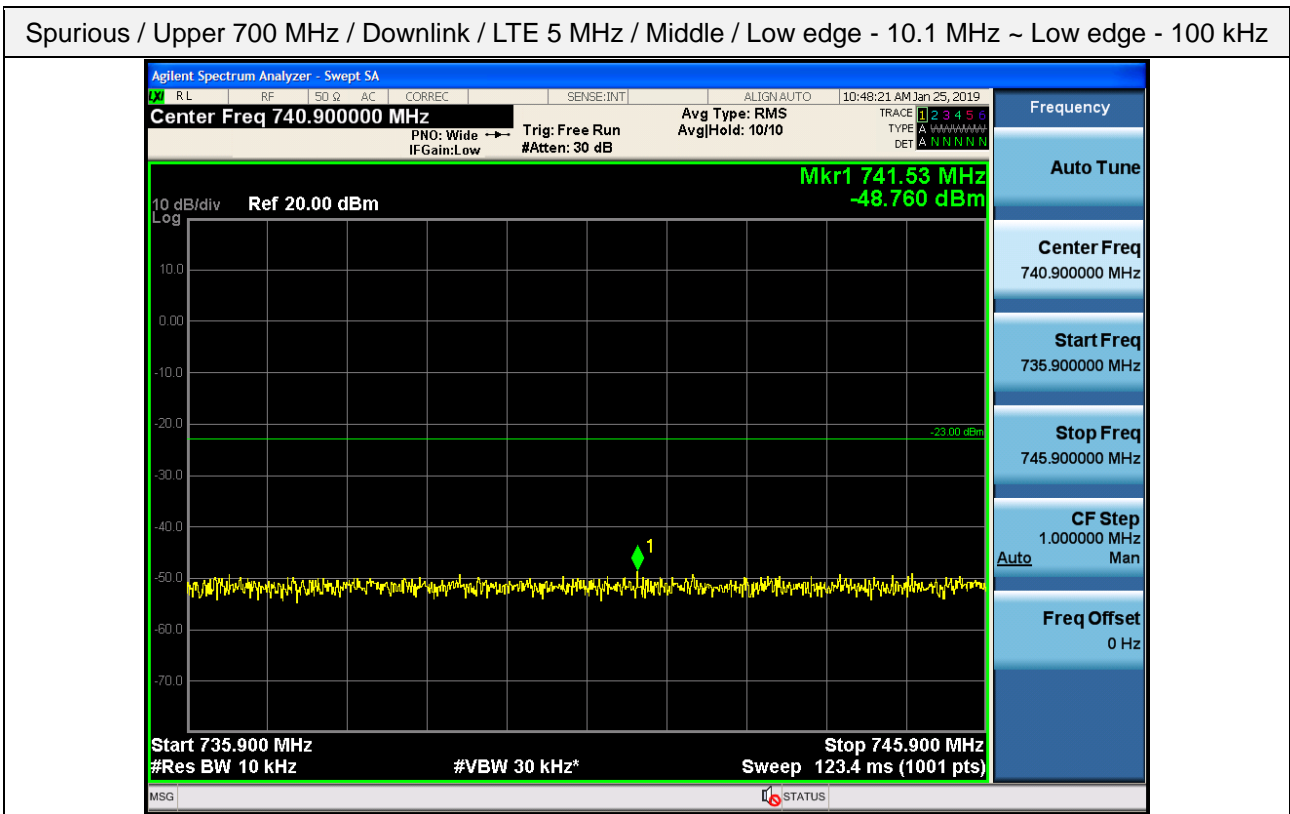

Spurious / Upper 700 MHz / Downlink / LTE 5 MHz / Low / 1 559 MHz ~ 1 573 MHz (700 Hz (1))

Spurious / Upper 700 MHz / Downlink / LTE 5 MHz / Low / 1 573 MHz ~ 1 587 MHz (700 Hz (2))

Spurious / Upper 700 MHz / Downlink / LTE 5 MHz / Low / 1 587 MHz ~ 1 601 MHz (700 Hz (3))

Spurious / Upper 700 MHz / Downlink / LTE 5 MHz / Low / 1 601 MHz ~ 1 610 MHz (700 Hz (4))

Spurious / Upper 700 MHz / Downlink / LTE 5 MHz / Middle / 9 kHz ~ 150 kHz

Spurious / Upper 700 MHz / Downlink / LTE 5 MHz / Middle / 150 kHz ~ 30 MHz

Spurious / Upper 700 MHz / Downlink / LTE 5 MHz / Middle / 30 MHz ~ Low edge – 10.1 MHz

Spurious / Upper 700 MHz / Downlink / LTE 5 MHz / Middle / Low edge - 10.1 MHz ~ Low edge - 100 kHz

Spurious / Upper 700 MHz / Downlink / LTE 5 MHz / Middle / High Edge + 100 kHz ~ High Edge + 10 MHz

Spurious / Upper 700 MHz / Downlink / LTE 5 MHz / Middle / High Edge + 10.1 MHz ~ 2 GHz

Spurious / Upper 700 MHz / Downlink / LTE 5 MHz / Middle / 2 GHz ~ 4 GHz

Spurious / Upper 700 MHz / Downlink / LTE 5 MHz / Middle / 4 GHz ~ 6 GHz