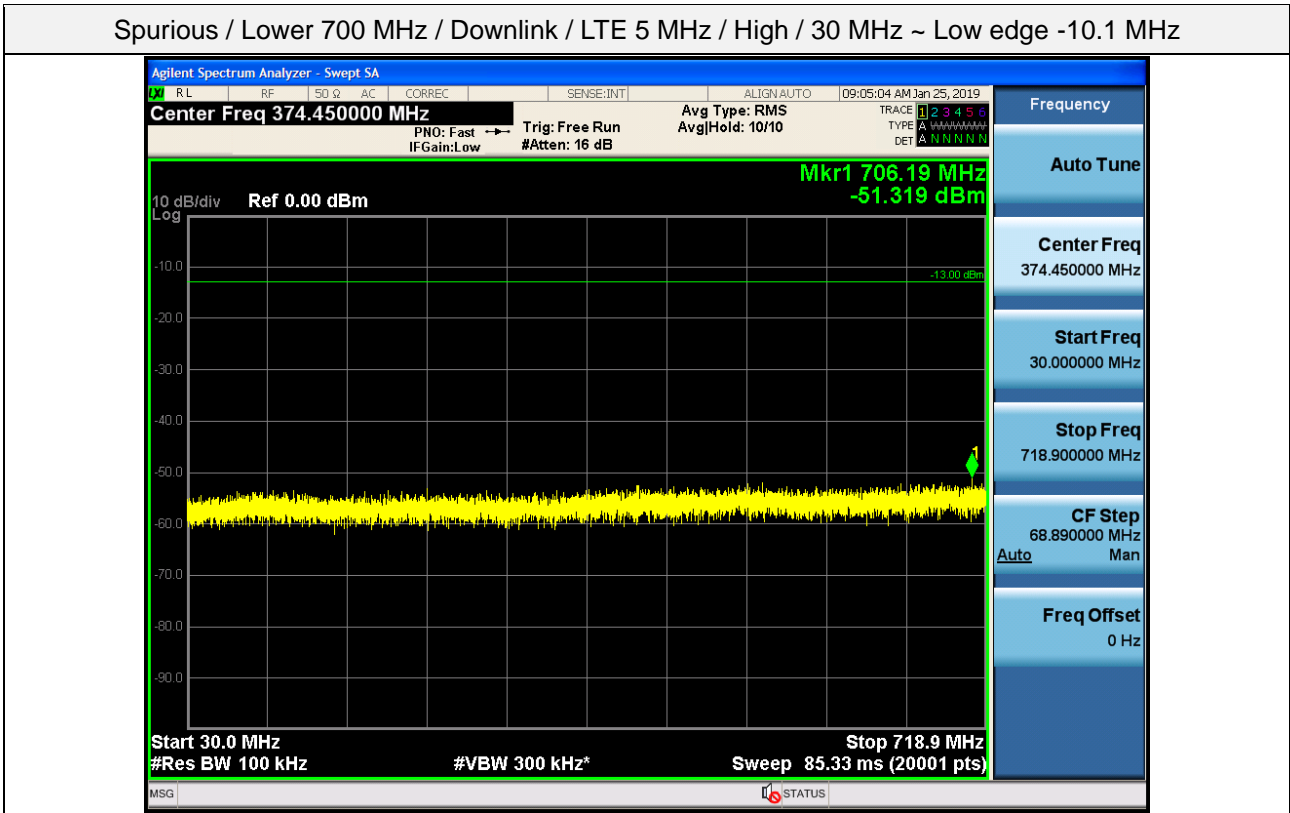

Spurious / Lower 700 MHz / Downlink / LTE 5 MHz / Middle / High Edge + 100 kHz ~ High Edge + 10.1 MHz

Spurious / Lower 700 MHz / Downlink / LTE 5 MHz / Middle / High Edge + 10.1 MHz ~ 2 GHz

Spurious / Lower 700 MHz / Downlink / LTE 5 MHz / Middle / 2 GHz ~ 4 GHz

Spurious / Lower 700 MHz / Downlink / LTE 5 MHz / Middle / 4 GHz ~ 6 GHz

Spurious / Lower 700 MHz / Downlink / LTE 5 MHz / Middle / 6 GHz ~ 8 GHz

Spurious / Lower 700 MHz / Downlink / LTE 5 MHz / High / 9 kHz ~ 150 kHz

Spurious / Lower 700 MHz / Downlink / LTE 5 MHz / High / 150 kHz ~ 30 MHz

Spurious / Lower 700 MHz / Downlink / LTE 5 MHz / High / 30 MHz ~ Low edge -10.1 MHz

Spurious / Lower 700 MHz / Downlink / LTE 5 MHz / High / Low edge -10.1 MHz ~ Low edge - 100 kHz

Spurious / Lower 700 MHz / Downlink / LTE 5 MHz / High / High Edge + 100 kHz ~ High Edge + 10.1 MHz

Spurious / Lower 700 MHz / Downlink / LTE 5 MHz / High / High Edge + 10.1 MHz ~ 2 GHz

Spurious / Lower 700 MHz / Downlink / LTE 5 MHz / High / 2 GHz ~ 4 GHz