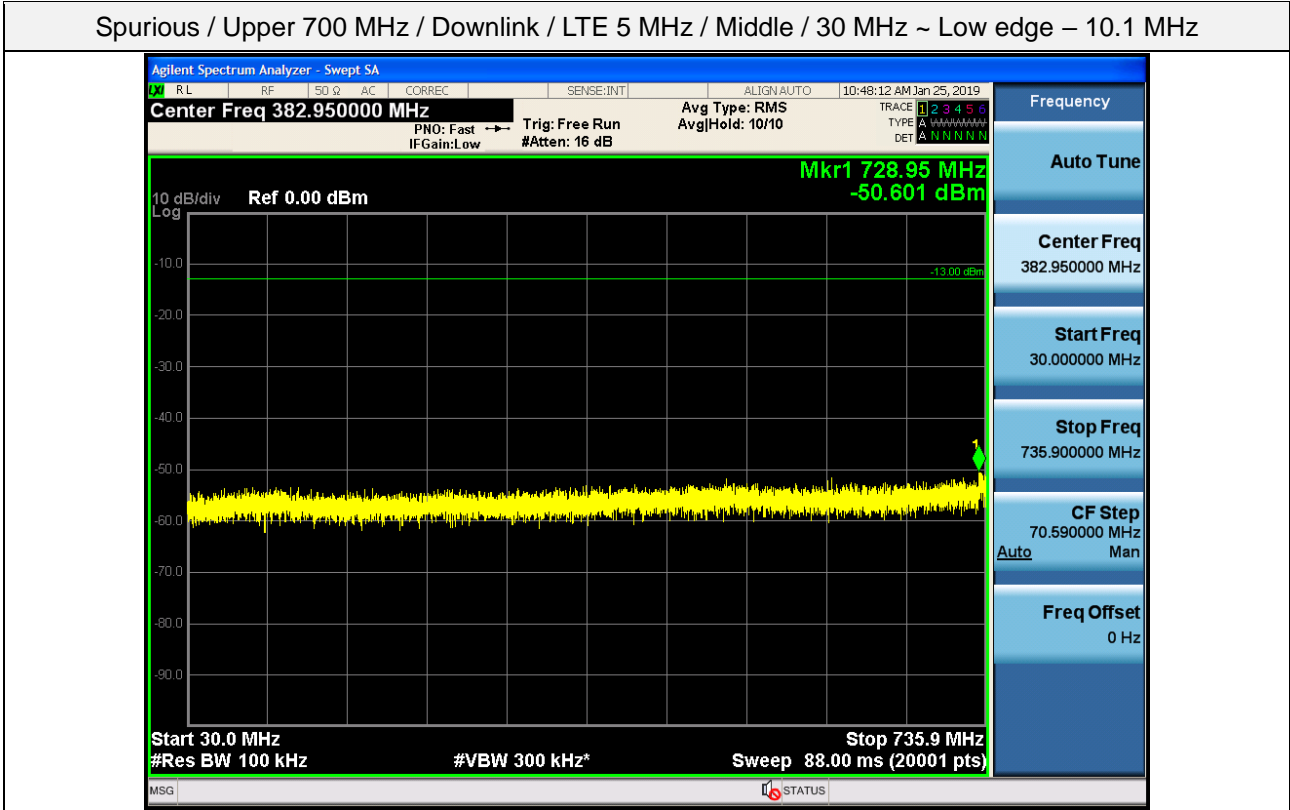

Spurious / Upper 700 MHz / Downlink / LTE 5 MHz / Low / 1 559 MHz ~ 1 573 MHz (700 Hz (1))

Spurious / Upper 700 MHz / Downlink / LTE 5 MHz / Low / 1 573 MHz ~ 1 587 MHz (700 Hz (2))

Spurious / Upper 700 MHz / Downlink / LTE 5 MHz / Low / 1 587 MHz ~ 1 601 MHz (700 Hz (3))

Spurious / Upper 700 MHz / Downlink / LTE 5 MHz / Low / 1 601 MHz ~ 1 610 MHz (700 Hz (4))

Spurious / Upper 700 MHz / Downlink / LTE 5 MHz / Middle / 9 kHz ~ 150 kHz

Spurious / Upper 700 MHz / Downlink / LTE 5 MHz / Middle / 150 kHz ~ 30 MHz

Spurious / Upper 700 MHz / Downlink / LTE 5 MHz / Middle / 30 MHz ~ Low edge – 10.1 MHz

Spurious / Upper 700 MHz / Downlink / LTE 5 MHz / Middle / Low edge - 10.1 MHz ~ Low edge - 100 kHz

Spurious / Upper 700 MHz / Downlink / LTE 5 MHz / Middle / High Edge + 100 kHz ~ High Edge + 10 MHz

Spurious / Upper 700 MHz / Downlink / LTE 5 MHz / Middle / High Edge + 10.1 MHz ~ 2 GHz

Spurious / Upper 700 MHz / Downlink / LTE 5 MHz / Middle / 2 GHz ~ 4 GHz

Spurious / Upper 700 MHz / Downlink / LTE 5 MHz / Middle / 4 GHz ~ 6 GHz