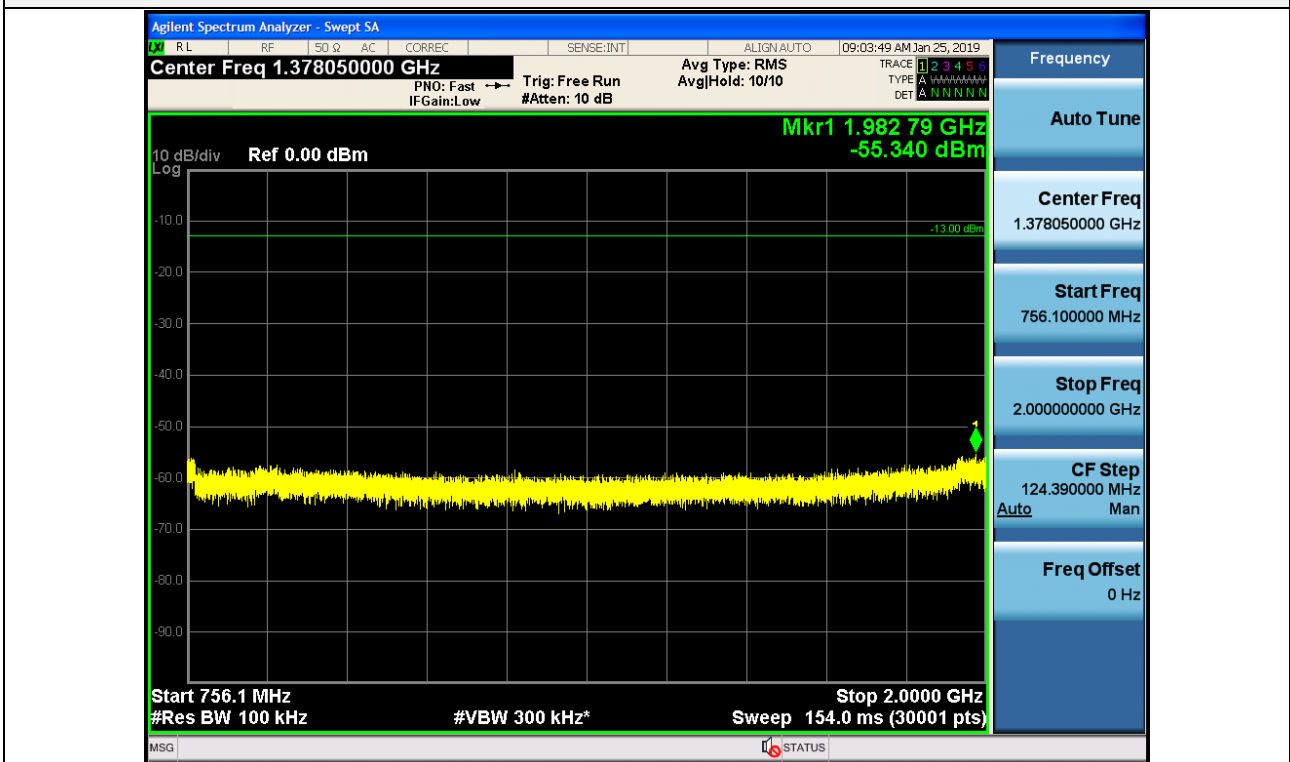

Spurious / Lower 700 MHz / Downlink / LTE 5 MHz / Low / 2 GHz ~ 4 GHz

Spurious / Lower 700 MHz / Downlink / LTE 5 MHz / Low / 4 GHz ~ 6 GHz

Spurious / Lower 700 MHz / Downlink / LTE 5 MHz / Middle / 9 kHz ~ 150 kHz

Spurious / Lower 700 MHz / Downlink / LTE 5 MHz / Middle / 150 kHz ~ 30 MHz

Spurious / Lower 700 MHz / Downlink / LTE 5 MHz / Middle / 30 MHz ~ Low edge -10.1 MHz

Spurious / Lower 700 MHz / Downlink / LTE 5 MHz / Middle / Low edge -10.1 MHz ~ Low edge - 100 kHz

Spurious / Lower 700 MHz / Downlink / LTE 5 MHz / Middle / High Edge + 100 kHz ~ High Edge + 10.1 MHz

Spurious / Lower 700 MHz / Downlink / LTE 5 MHz / Middle / High Edge + 10.1 MHz ~ 2 GHz

Spurious / Lower 700 MHz / Downlink / LTE 5 MHz / Middle / 2 GHz ~ 4 GHz