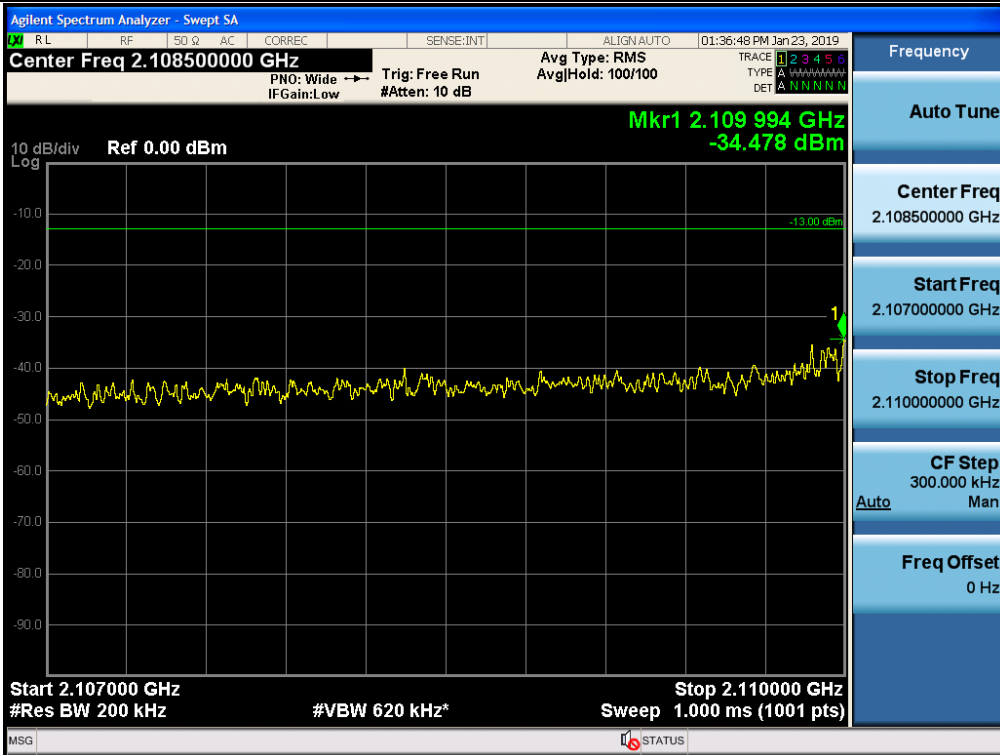

+3 dB above Out-of-band (single test signal) / AWS1+3 / Downlink / LTE 5 MHz / Upper

+3 dB above Out-of-band (single test signal) / AWS1+3 / Downlink / LTE 5 MHz / Lower

+3 dB above Out-of-band (single test signal) / AWS1+3 / Downlink / LTE 10 MHz / Upper

+3 dB above Out-of-band (single test signal) / AWS1+3 / Downlink / LTE 10 MHz / Lower

+3 dB above Out-of-band (single test signal) / AWS1+3 / Downlink / LTE 20 MHz / Upper

+3 dB above Out-of-band (single test signal) / AWS1+3 / Downlink / LTE 20 MHz / Lower