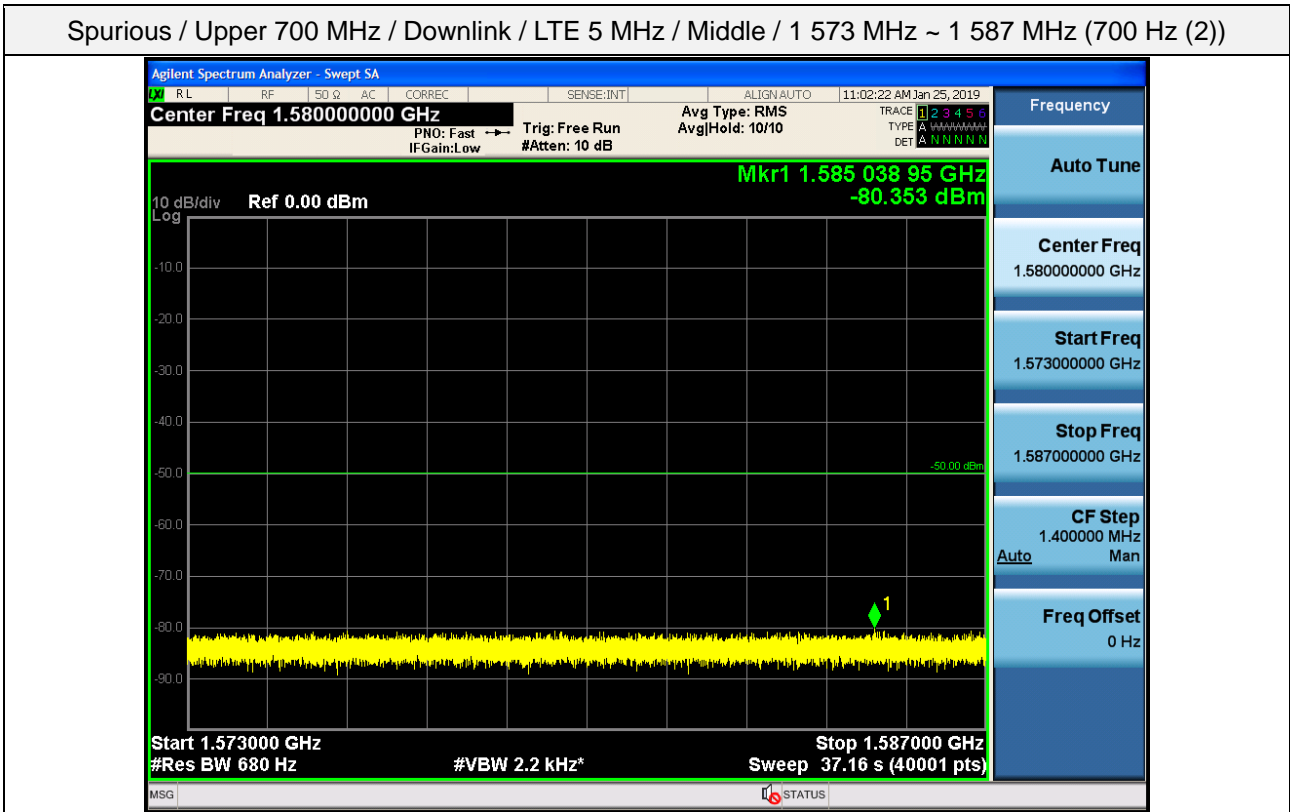

Spurious / Upper 700 MHz / Downlink / LTE 5 MHz / Middle / High Edge + 10.1 MHz ~ 2 GHz

Spurious / Upper 700 MHz / Downlink / LTE 5 MHz / Middle / 2 GHz ~ 4 GHz

Spurious / Upper 700 MHz / Downlink / LTE 5 MHz / Middle / 4 GHz ~ 6 GHz

Spurious / Upper 700 MHz / Downlink / LTE 5 MHz / Middle / 6 GHz ~ 8 GHz

Spurious / Upper 700 MHz / Downlink / LTE 5 MHz / Middle / 763 MHz ~ 775 MHz

Spurious / Upper 700 MHz / Downlink / LTE 5 MHz / Middle / 793 MHz ~ 805 GHz

Spurious / Upper 700 MHz / Downlink / LTE 5 MHz / Middle / 1 559 MHz ~ 1610 MHz (1 MHz)

Spurious / Upper 700 MHz / Downlink / LTE 5 MHz / Middle / 1 559 MHz ~ 1 573 MHz (700 Hz (1))

Spurious / Upper 700 MHz / Downlink / LTE 5 MHz / Middle / 1 573 MHz ~ 1 587 MHz (700 Hz (2))

Spurious / Upper 700 MHz / Downlink / LTE 5 MHz / Middle / 1 587 MHz ~ 1 601 MHz (700 Hz (3))

Spurious / Upper 700 MHz / Downlink / LTE 5 MHz / Middle / 1 601 MHz ~ 1 610 MHz (700 Hz (4))