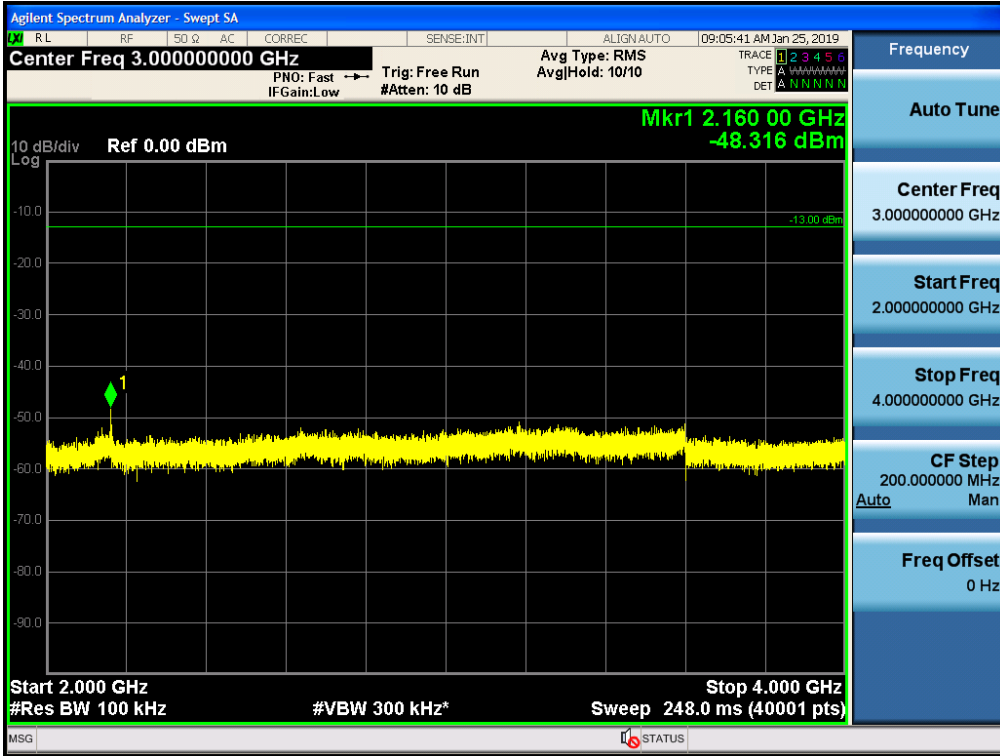

Spurious / Lower 700 MHz / Downlink / LTE 5 MHz / Middle / 4 GHz ~ 6 GHz

Spurious / Lower 700 MHz / Downlink / LTE 5 MHz / Middle / 6 GHz ~ 8 GHz

Spurious / Lower 700 MHz / Downlink / LTE 5 MHz / High / 9 kHz ~ 150 kHz

Spurious / Lower 700 MHz / Downlink / LTE 5 MHz / High / 150 kHz ~ 30 MHz

Spurious / Lower 700 MHz / Downlink / LTE 5 MHz / High / 30 MHz ~ Low edge -10.1 MHz

Spurious / Lower 700 MHz / Downlink / LTE 5 MHz / High / Low edge -10.1 MHz ~ Low edge - 100 kHz

Spurious / Lower 700 MHz / Downlink / LTE 5 MHz / High / High Edge + 100 kHz ~ High Edge + 10.1 MHz

Spurious / Lower 700 MHz / Downlink / LTE 5 MHz / High / High Edge + 10.1 MHz ~ 2 GHz

Spurious / Lower 700 MHz / Downlink / LTE 5 MHz / High / 2 GHz ~ 4 GHz