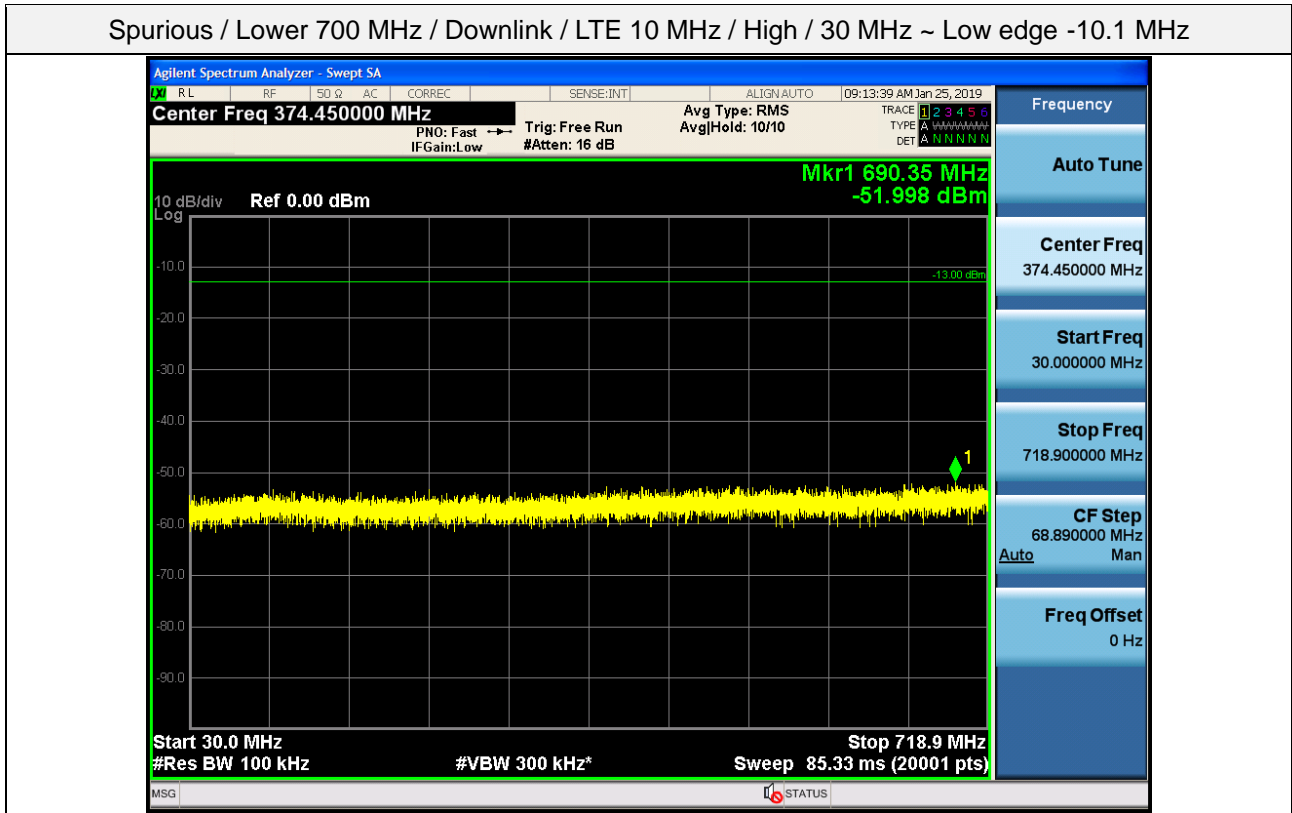

Spurious / Lower 700 MHz / Downlink / LTE 10 MHz / Middle / Low edge -10.1 MHz ~ Low edge - 100 kHz

Spurious / Lower 700 MHz / Downlink / LTE 10 MHz / Middle / High Edge + 100 kHz ~ High Edge + 10.1 MHz

Spurious / Lower 700 MHz / Downlink / LTE 10 MHz / Middle / High Edge + 10.1 MHz ~ 2 GHz

Spurious / Lower 700 MHz / Downlink / LTE 10 MHz / Middle / 2 GHz ~ 4 GHz

Spurious / Lower 700 MHz / Downlink / LTE 10 MHz / Middle / 4 GHz ~ 6 GHz

Spurious / Lower 700 MHz / Downlink / LTE 10 MHz / High / 9 kHz ~ 150 kHz

Spurious / Lower 700 MHz / Downlink / LTE 10 MHz / High / 150 kHz ~ 30 MHz

Spurious / Lower 700 MHz / Downlink / LTE 10 MHz / High / 30 MHz ~ Low edge -10.1 MHz

Spurious / Lower 700 MHz / Downlink / LTE 10 MHz / High / Low edge -10.1 MHz ~ Low edge - 100 kHz

Spurious / Lower 700 MHz / Downlink / LTE 10 MHz / High / High Edge + 100 kHz ~ High Edge + 10.1 MHz

Spurious / Lower 700 MHz / Downlink / LTE 10 MHz / High / High Edge + 10.1 MHz ~ 2 GHz