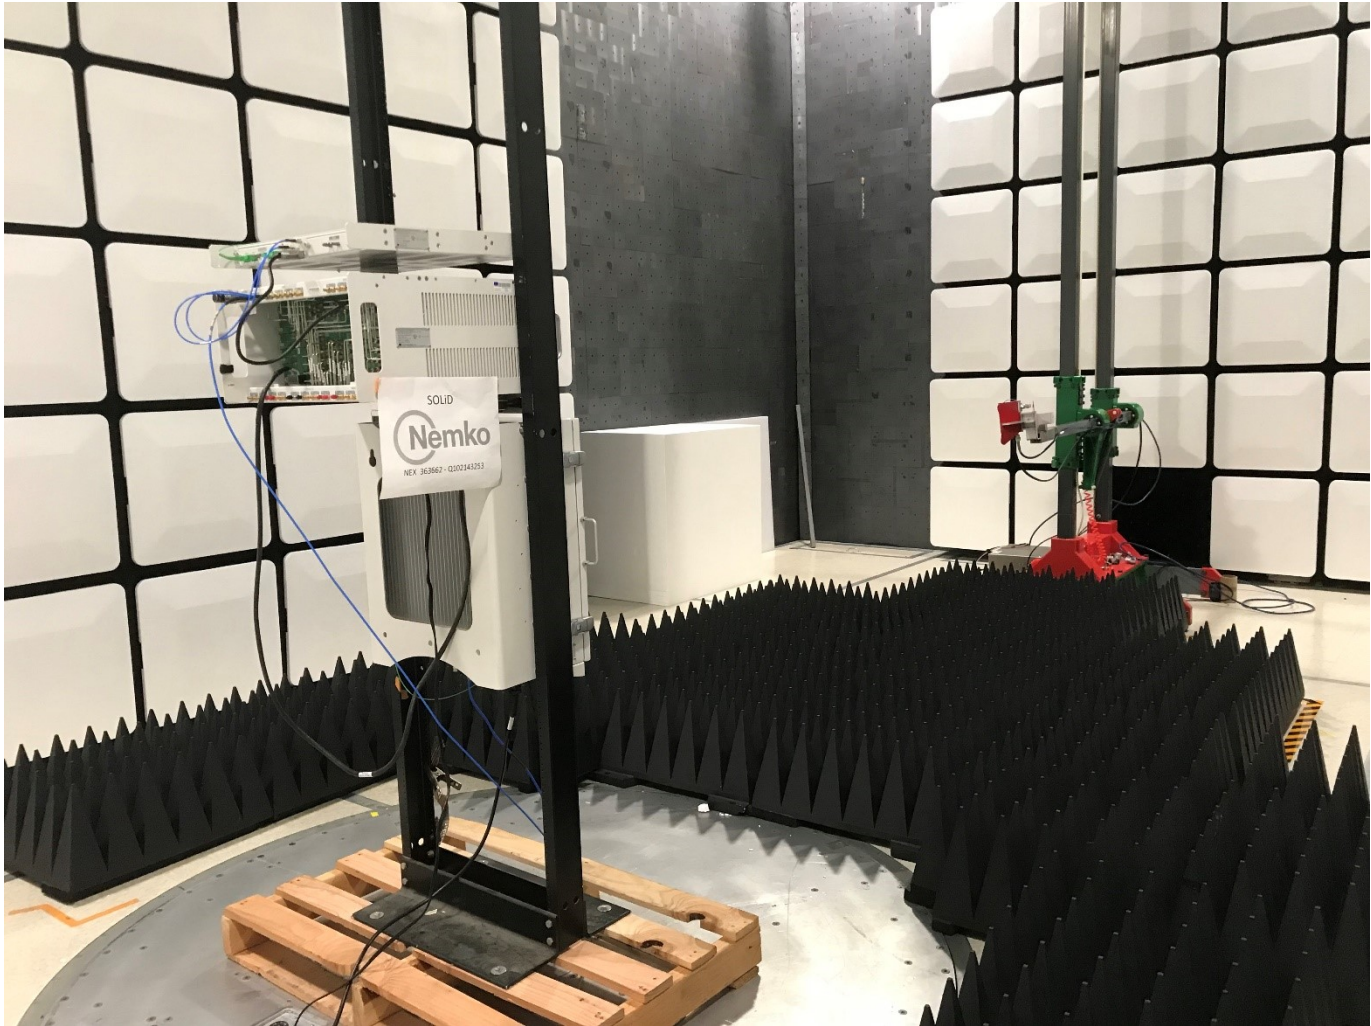

Setup photos

363662-1RADWL

Date of issue: February 22, 2019

Applicant:

SOLiD, Inc.

Product:

Amplifier

Model:

RDU_220

Model variant:

FCC ID:

W6U220

IC Registration number:

Section 1. Setup photos

1.1 Radiated 30 – 1000MHz view

1.2 Radiated 1-18GHz view