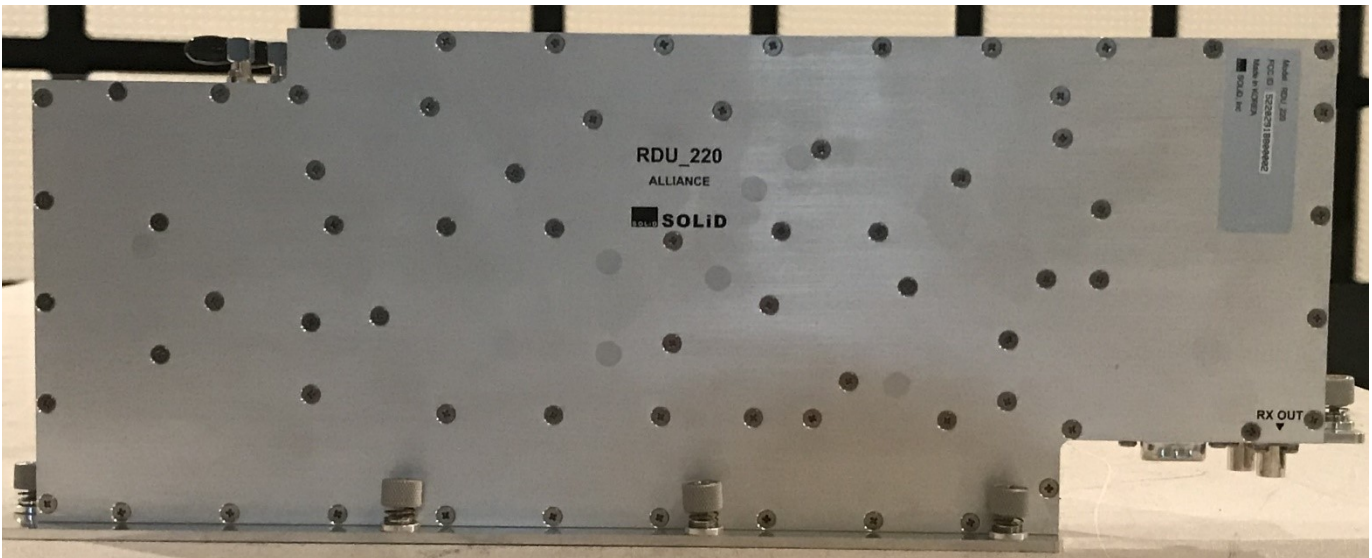

External photos

363662-1RADWL

Date of issue: February 22, 2019

Applicant:

SOLiD, Inc.

Product:

Amplifier

Model:

RDU_220

Model variant:

FCC ID:

W6U220

IC Registration number:

Section 1. External photos

1.1 Front and Rear view

1.2 Side views

1.3 Showing connectors