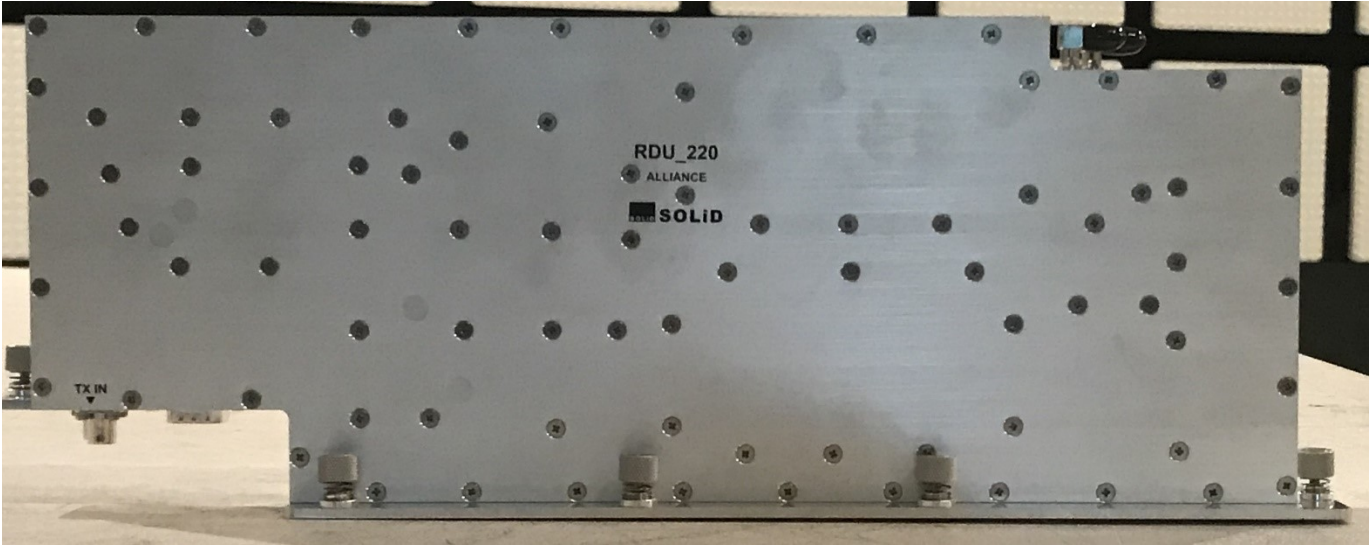

External photos

363662-1RADWL

Date of issue: February 22, 2019

Applicant:

SOLiD, Inc.

Product:

Amplifier

Model:

RDU_220

Model variant:

FCC ID:

W6U220

IC Registration number:

Section 1. External photos

1.1 Front and Rear view

1.2 Side views

1.3 Showing connectors