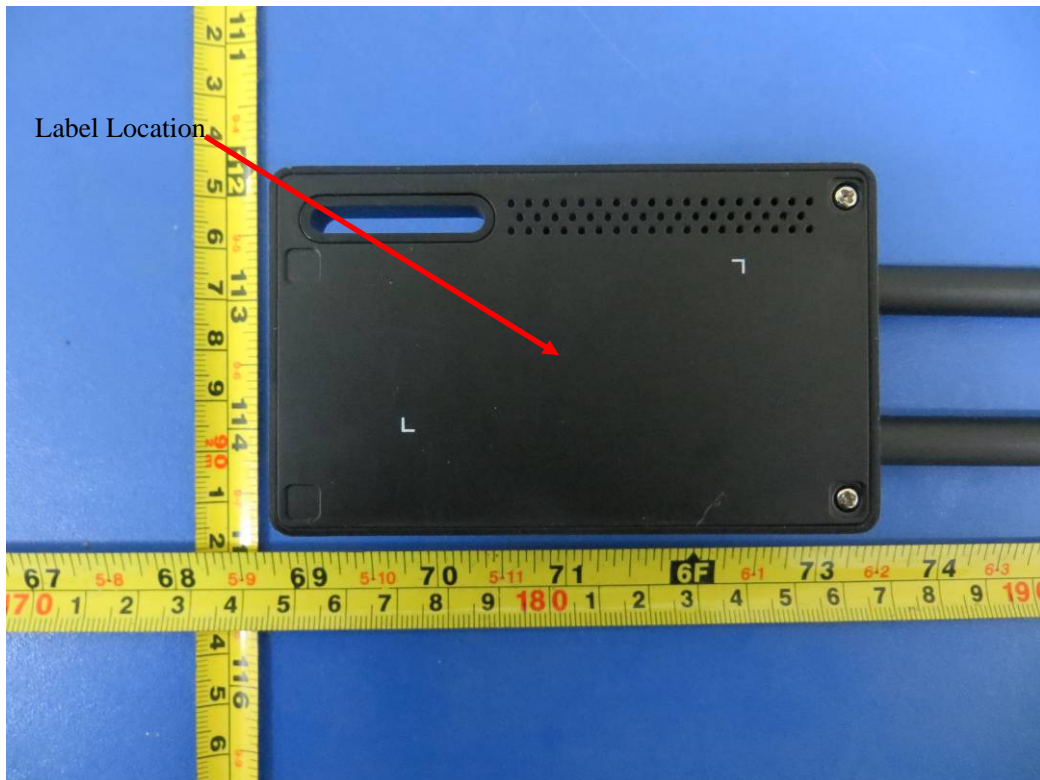

LABEL AND LOCATION

50mm

25mm

- Material: Tagboard
- Glue: adhesive sticker
- Font color: White
- Label color: Black