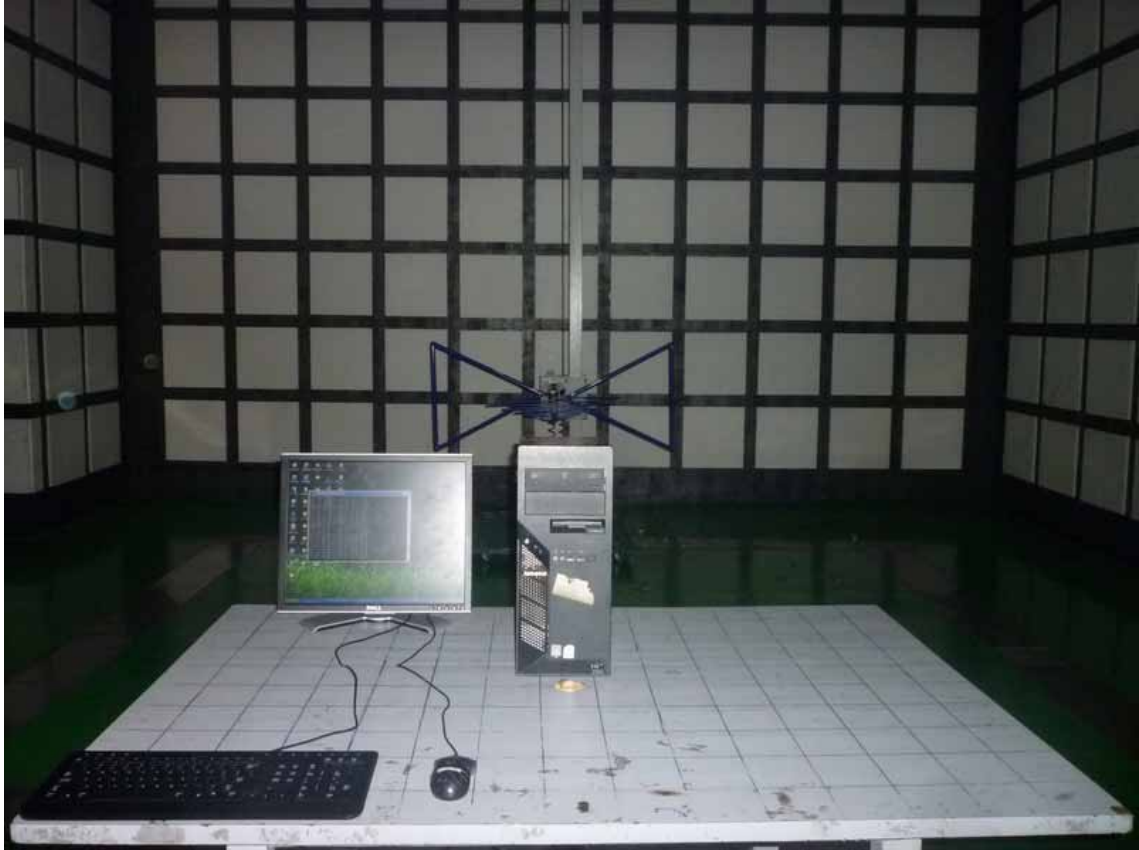

FCC ID:W6RRNX-N360PC

12. PHOTOGRAPH OF TEST

12.1. Photos of Power Line Conducted Emission Test

FCC ID: W6RRNX-N360PC

12.2. Photos of Radiated Emission Test

FCC ID:W6RRNX-N360PC

(Above 1000MHz)