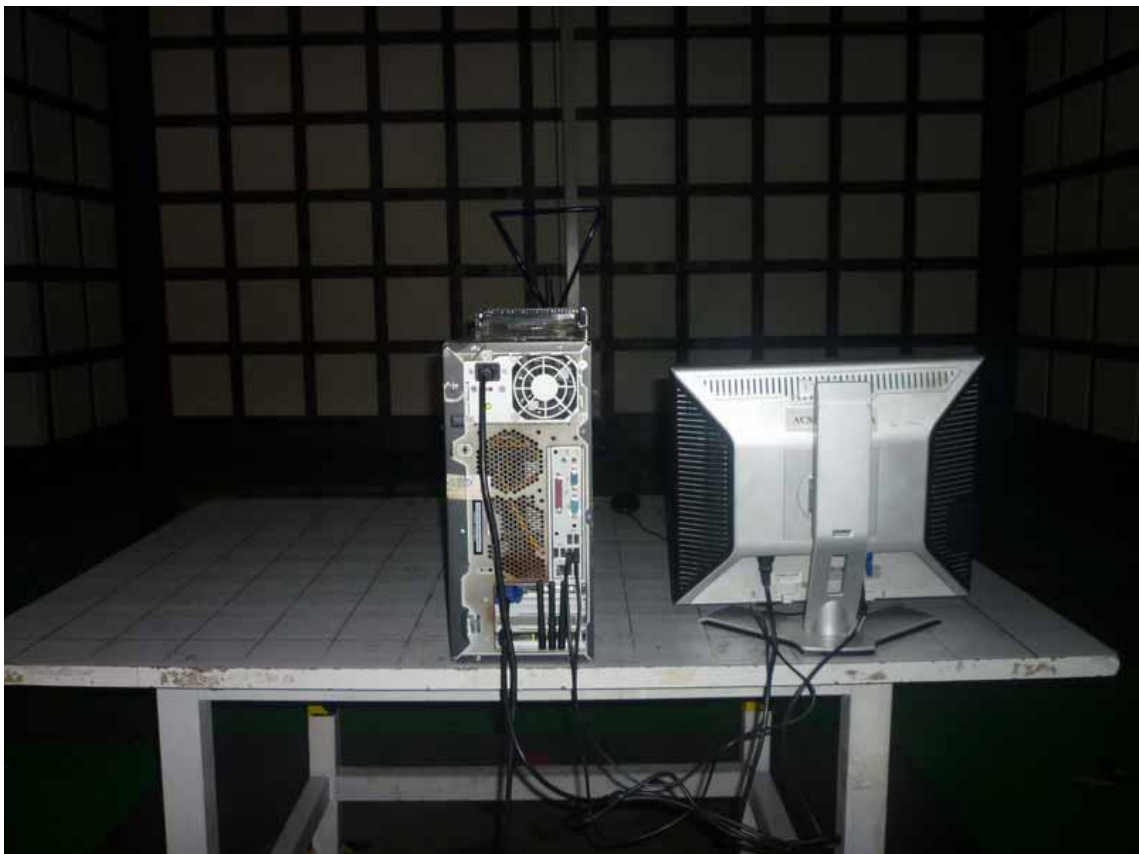

FCC ID:W6RRNX-N360PC

12. PHOTOGRAPH OF TEST

12.1. Photos of Power Line Conducted Emission Test

FCC ID: W6RRNX-N360PC

12.2. Photos of Radiated Emission Test

FCC ID:W6RRNX-N360PC

(Above 1000MHz)