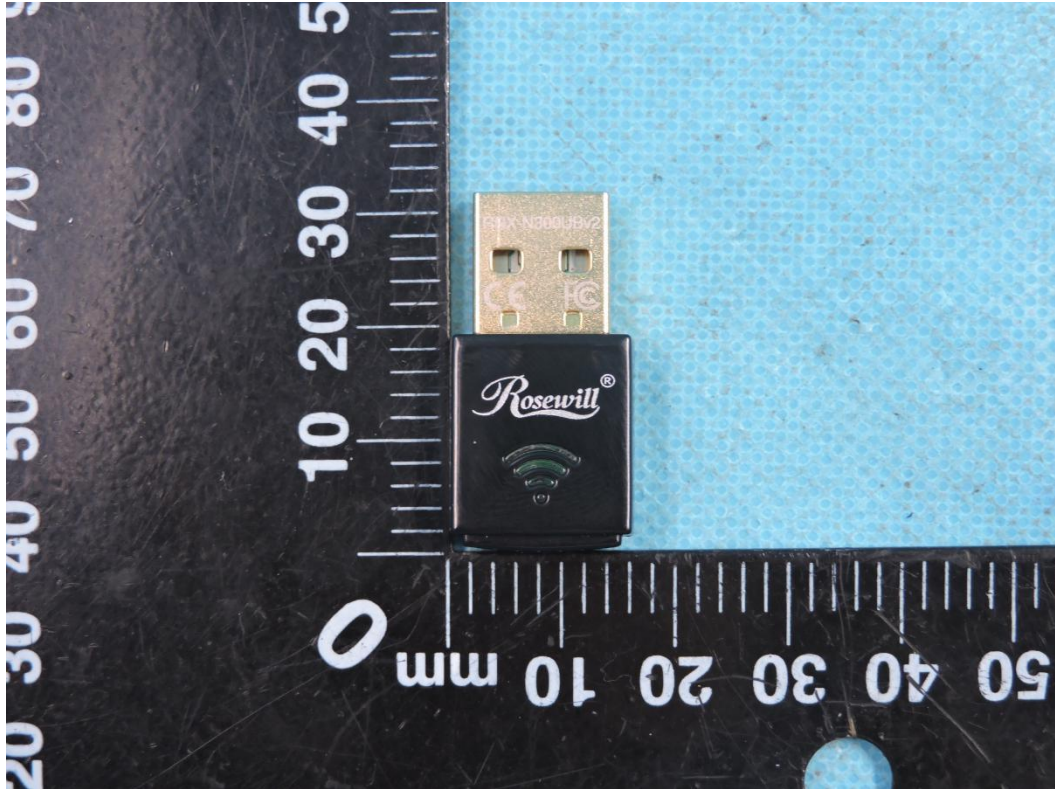

APPENDIX-PHOTOGRAPHS OF EUT CONSTRUCTIONAL DETAILS

Model Name:RNX-N300UBv2

FCC ID: W6R-RNXN300UB

Photo 1

Photo 2

Photo 3

Photo 4

Photo 5