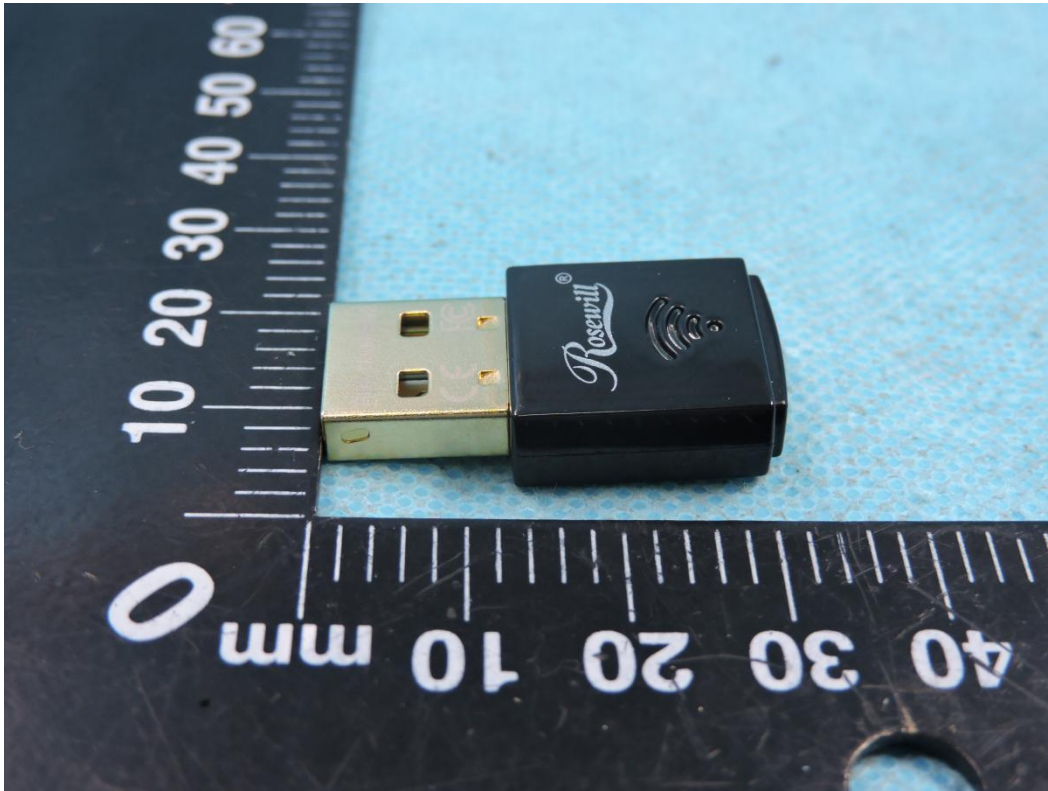

APPENDIX-PHOTOGRAPHS OF EUT CONSTRUCTIONAL DETAILS

Model Name:RNX-N300UBv2

FCC ID: W6R-RNXN300UB

Photo 1

Photo 2

Photo 3

Photo 4

Photo 5