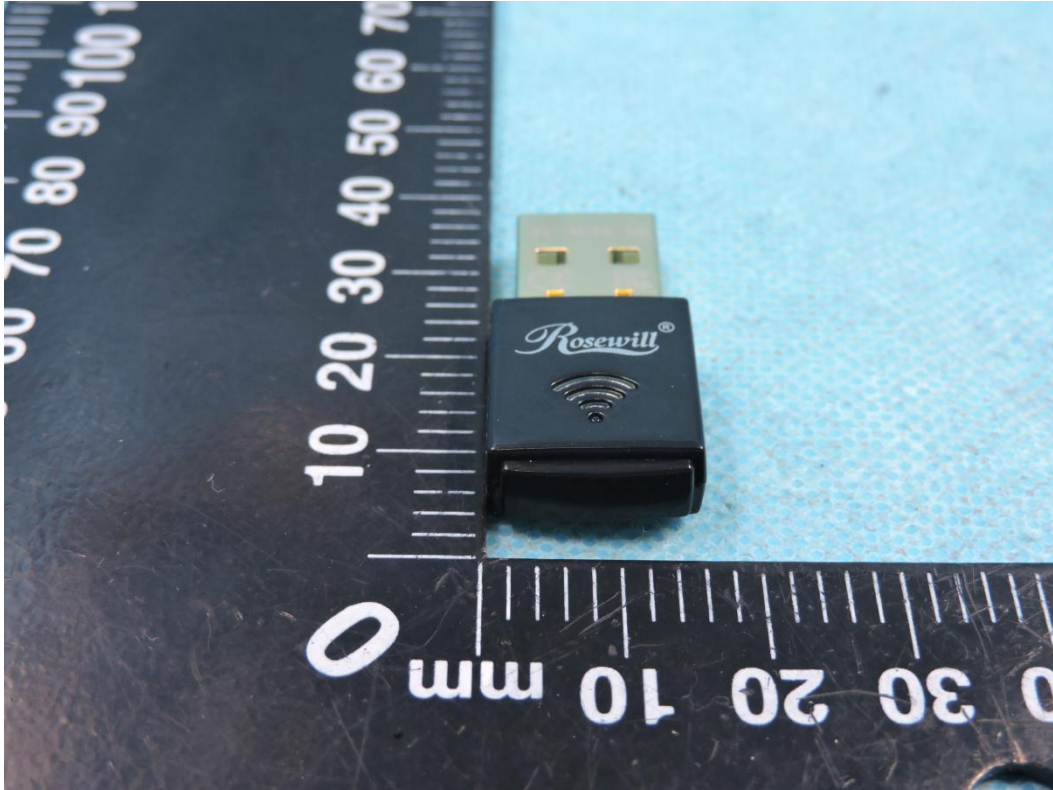

APPENDIX-PHOTOGRAPHS OF EUT CONSTRUCTIONAL DETAILS

Model Name:RNX-N300UBv2

FCC ID: W6R-RNXN300UB

Photo 1

Photo 2

Photo 3

Photo 4

Photo 5