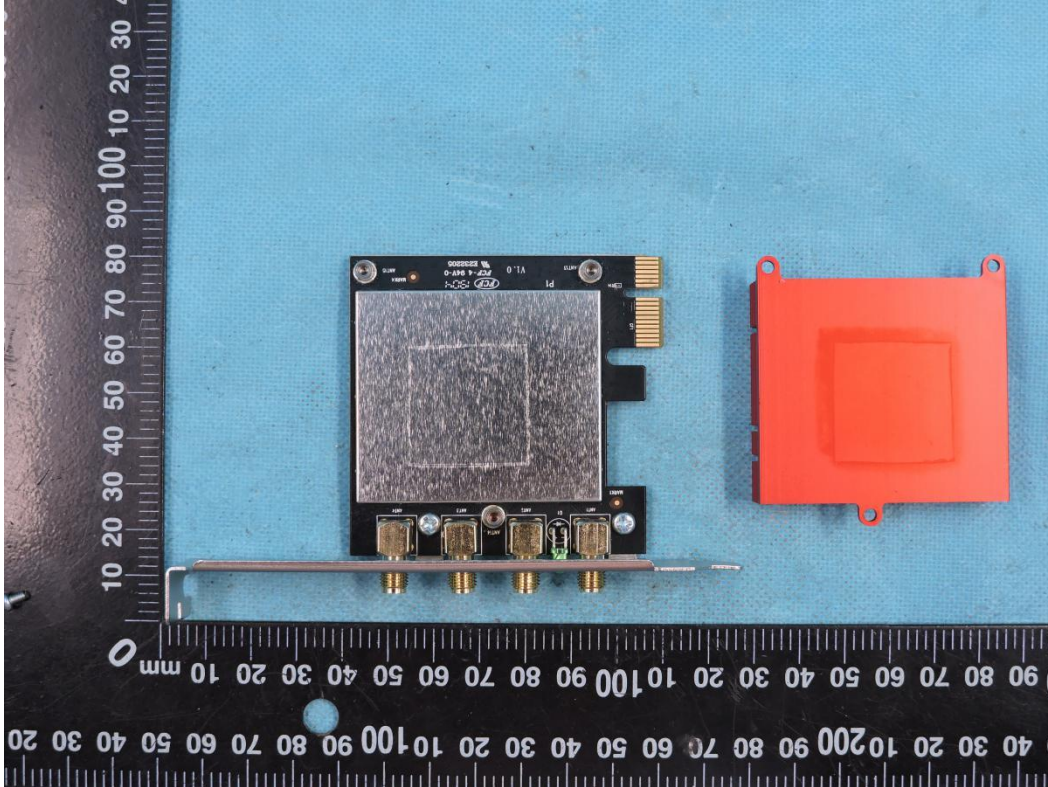

APPENDIX-PHOTOGRAPHS OF EUT CONSTRUCTIONAL DETAILS

Model Name: RNX-AC1900PCEv2

FCC ID:W6R-RNXAC1900PCE

Photo 1

Photo 2

Photo 3

Photo 4

Photo 5