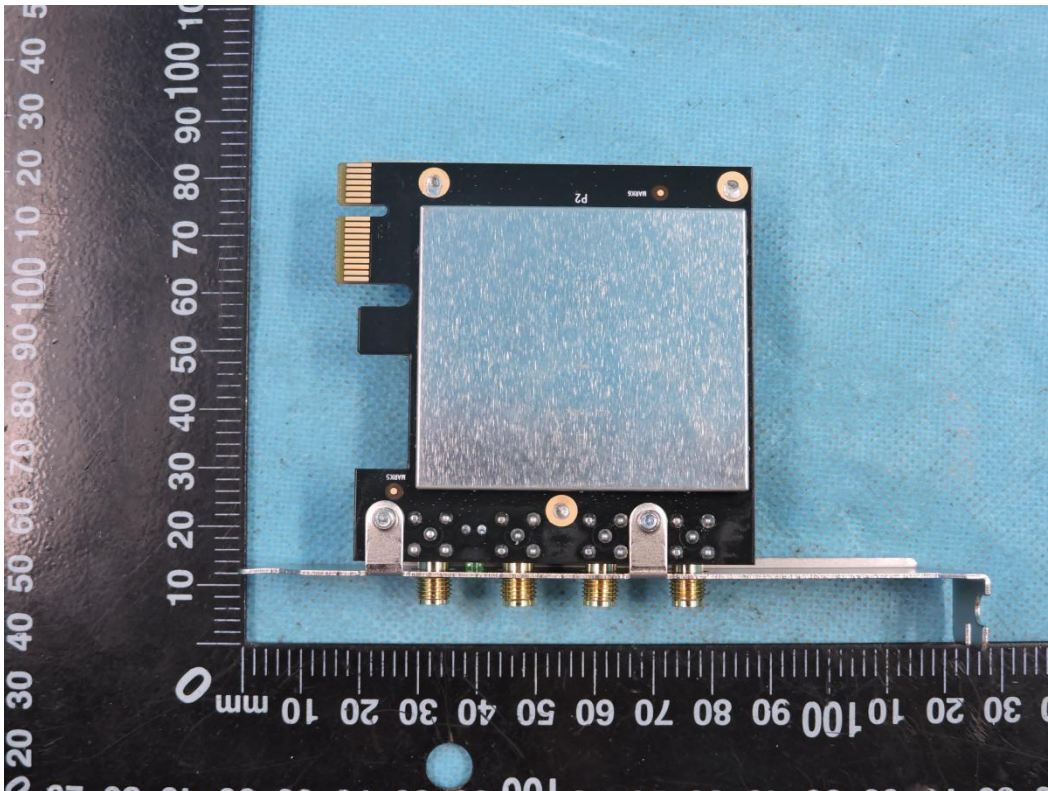

APPENDIX-PHOTOGRAPHS OF EUT CONSTRUCTIONAL DETAILS

Model Name: RNX-AC1900PCEv2

FCC ID:W6R-RNXAC1900PCE

Photo 1

Photo 2

Photo 3

Photo 4

Photo 5