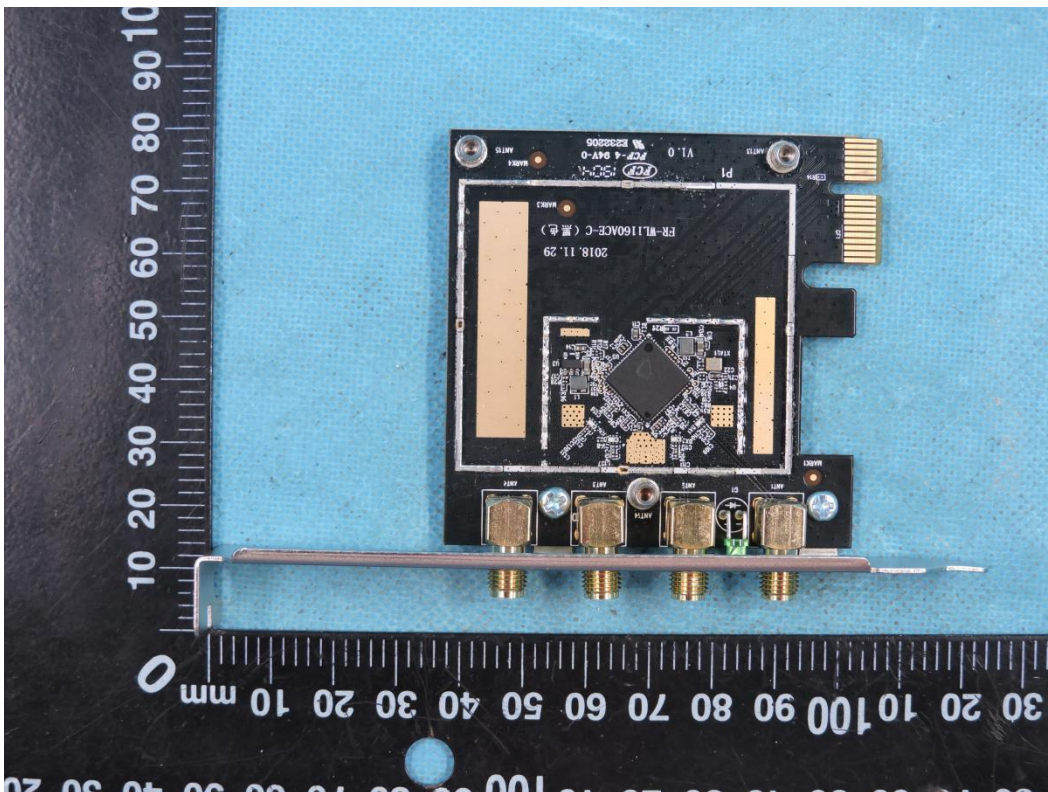

APPENDIX-PHOTOGRAPHS OF EUT CONSTRUCTIONAL DETAILS

Model Name: RNX-AC1900PCEv2

FCC ID:W6R-RNXAC1900PCE

Photo 1

Photo 2

Photo 3

Photo 4

Photo 5