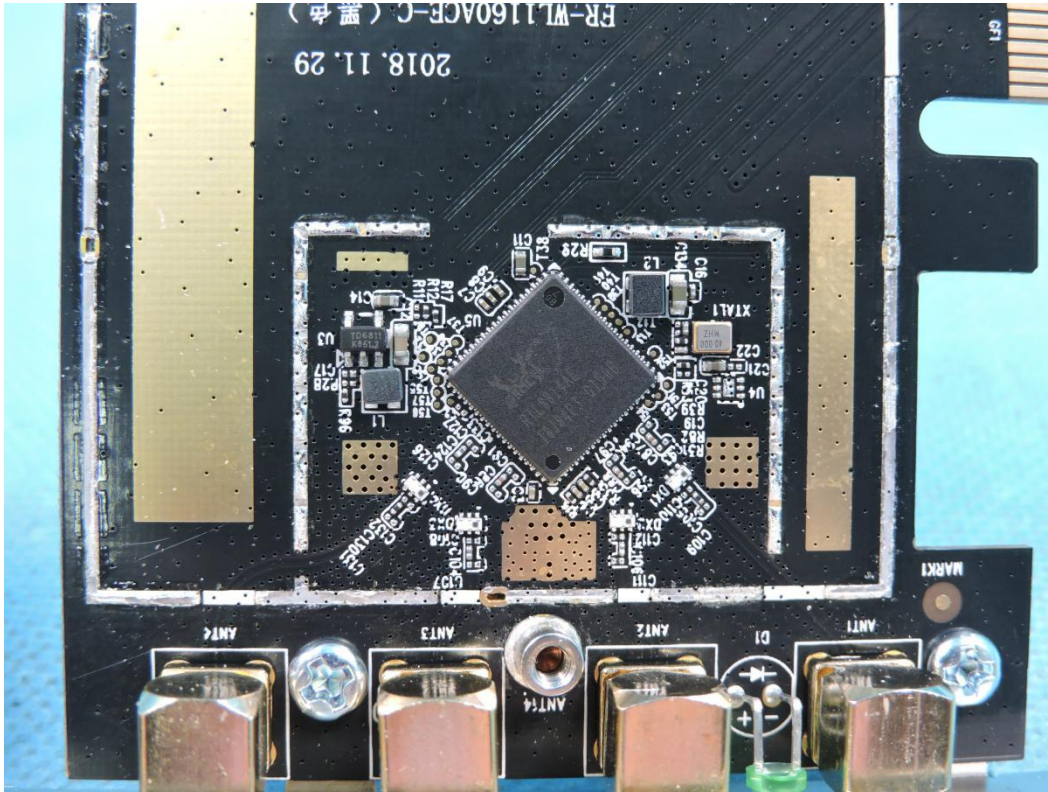

APPENDIX-PHOTOGRAPHS OF EUT CONSTRUCTIONAL DETAILS

Model Name: RNX-AC1900PCEv2

FCC ID:W6R-RNXAC1900PCE

Photo 1

Photo 2

Photo 3

Photo 4

Photo 5