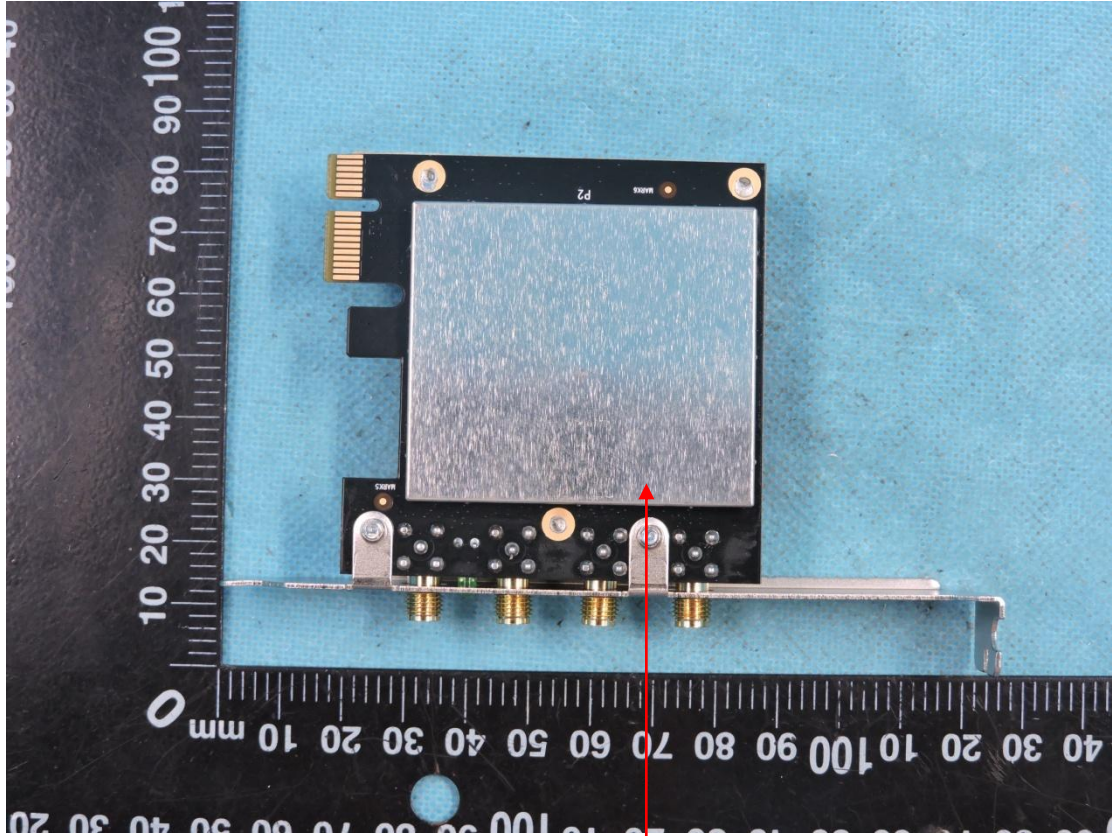

Label

W:10mm

PCI-E WiFi Adapter
Model name: RNxAC1900PCEv2
FCC ID:W6R-RNxAC1900PCE

W:30mm

Note:The label is silk-screen on the sample