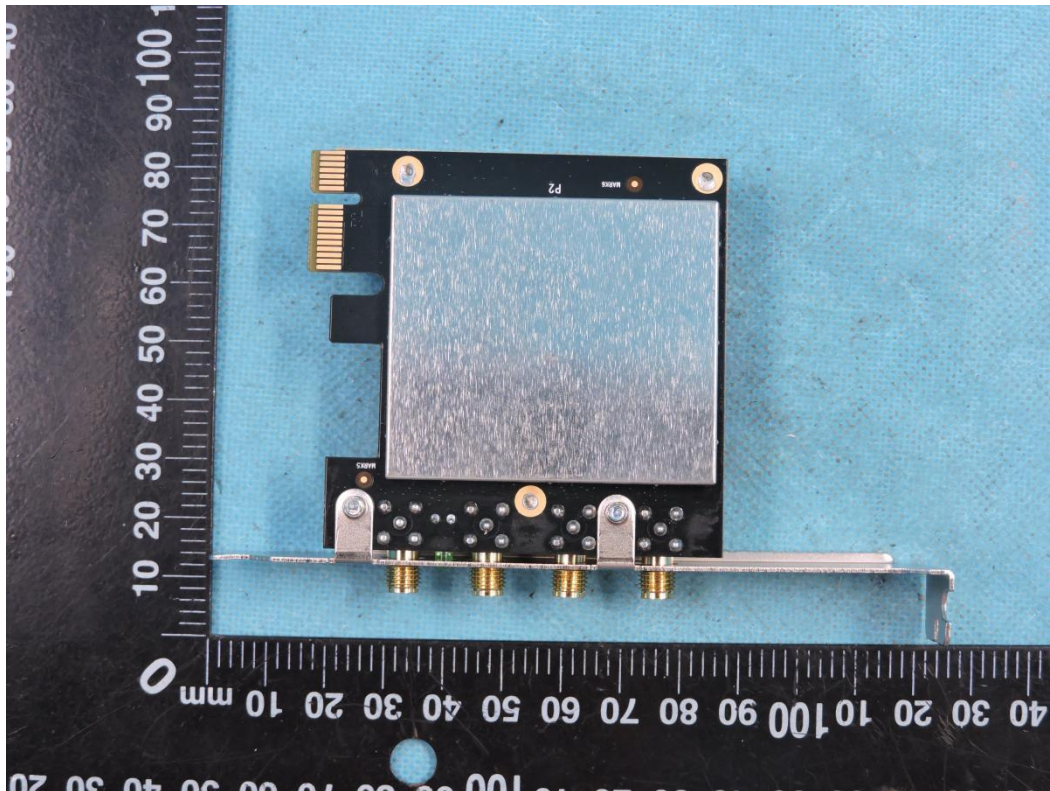

APPENDIX-PHOTOGRAPHS OF EUT CONSTRUCTIONAL DETAILS

Model Name: RNX-AC1900PCEv2

FCC ID:W6R-RNXAC1900PCE

Photo 1

Photo 2

Photo 3

Photo 4

Photo 5