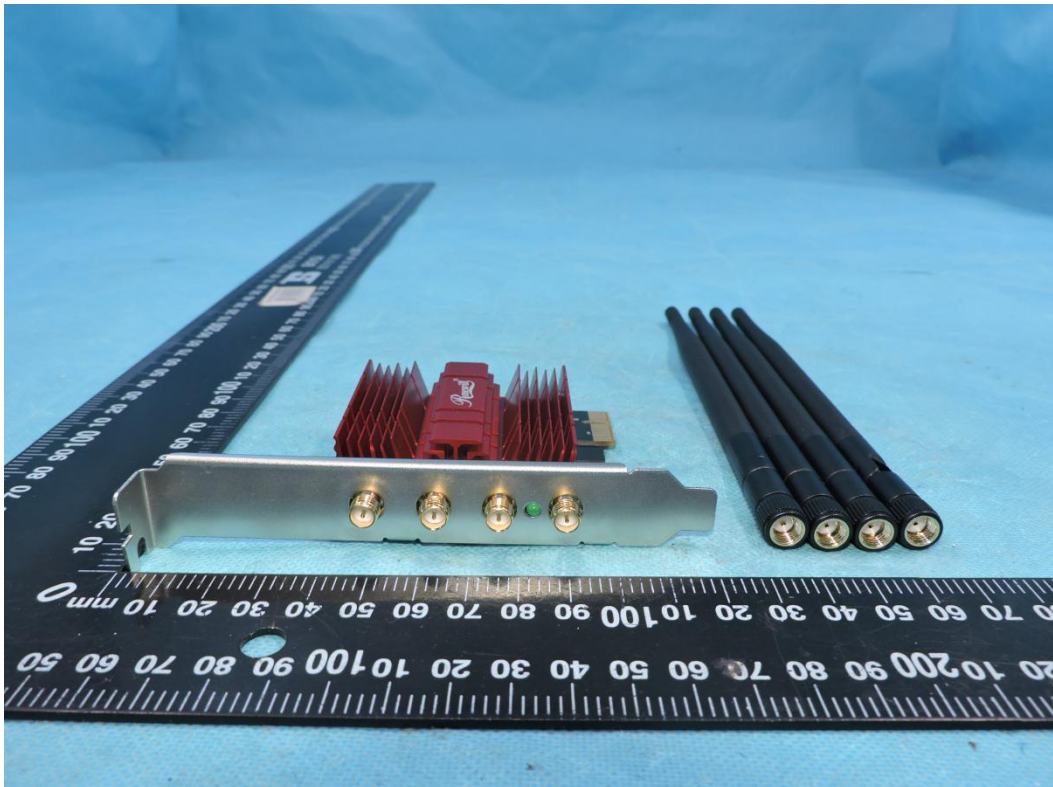

APPENDIX-PHOTOGRAPHS OF EUT CONSTRUCTIONAL DETAILS

Model Name: RNX-AC1900PCEv2

FCC ID:W6R-RNXAC1900PCE

Photo 1

Photo 2

Photo 3

Photo 4

Photo 5