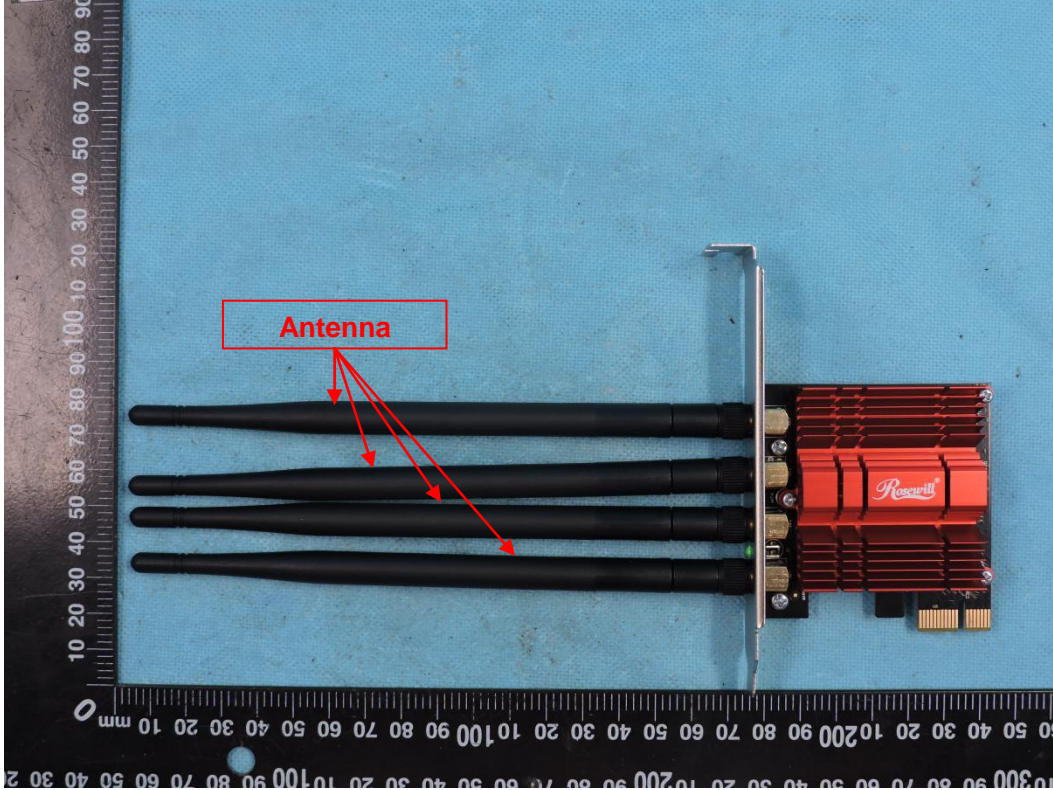

APPENDIX-PHOTOGRAPHS OF EUT CONSTRUCTIONAL DETAILS

Model Name: RNX-AC1900PCEv2

FCC ID:W6R-RNXAC1900PCE

Photo 1

Photo 2

Photo 3

Photo 4

Photo 5