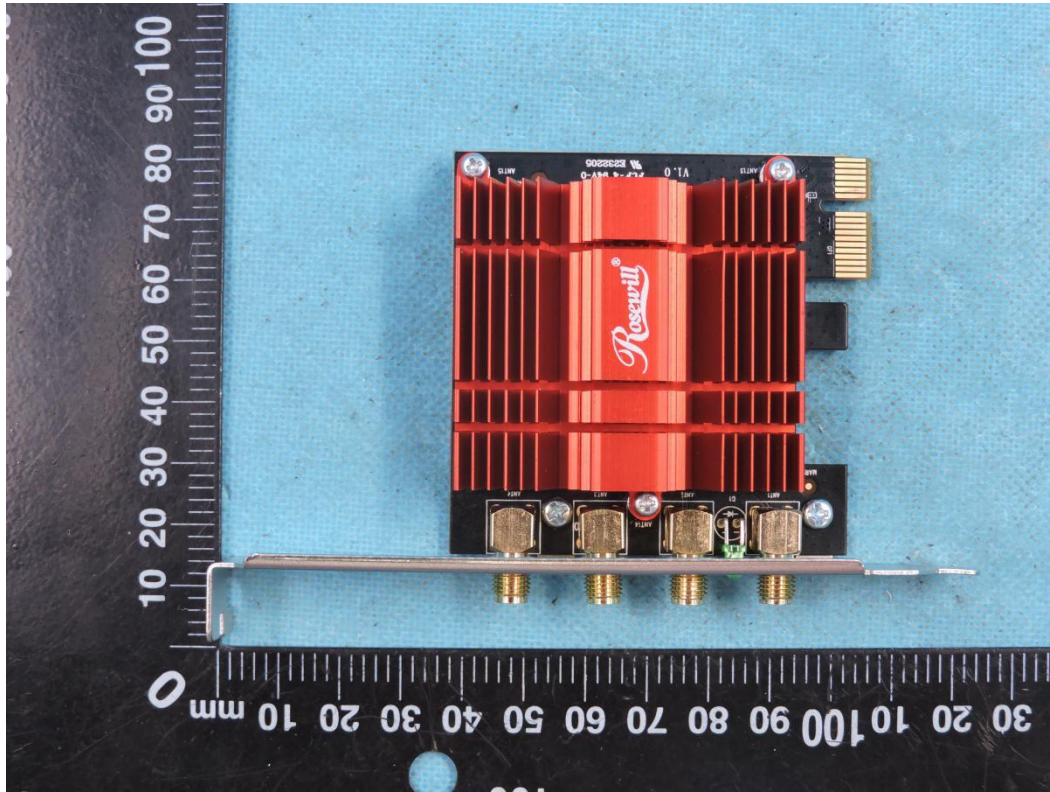

APPENDIX-PHOTOGRAPHS OF EUT CONSTRUCTIONAL DETAILS

Model Name: RNX-AC1900PCEv2

FCC ID:W6R-RNXAC1900PCE

Photo 1

Photo 2

Photo 3

Photo 4

Photo 5

Photo 6

Photo 7

Photo 8