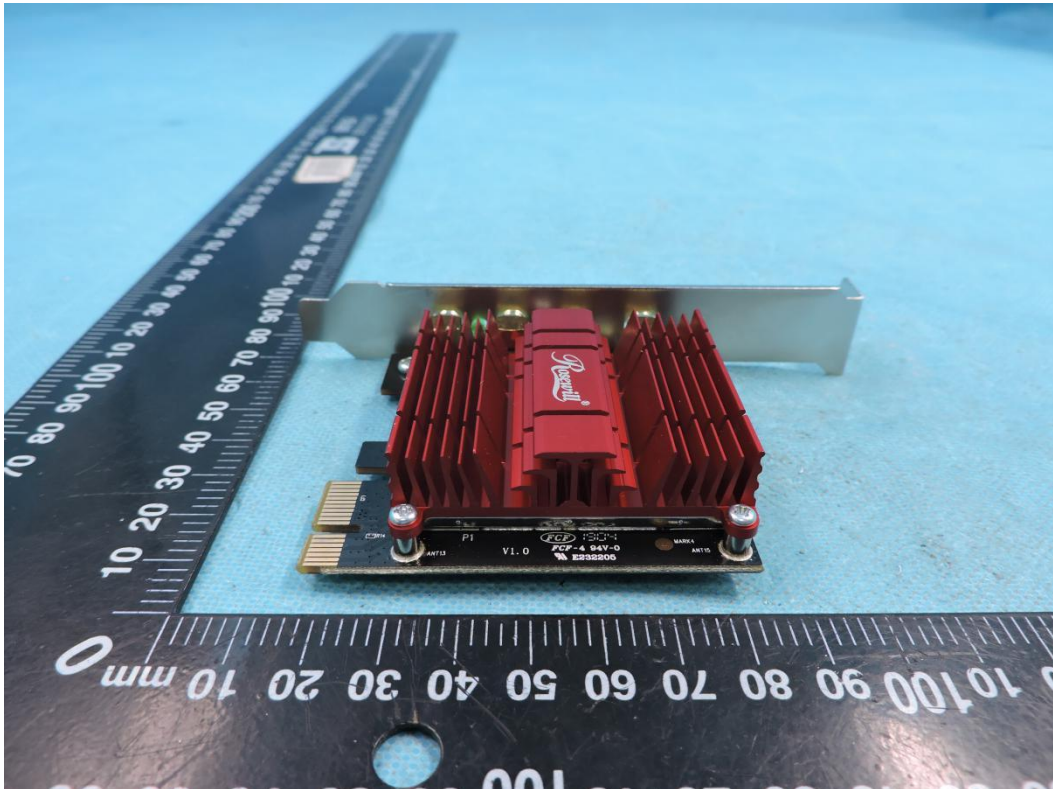

APPENDIX-PHOTOGRAPHS OF EUT CONSTRUCTIONAL DETAILS

Model Name: RNX-AC1900PCEv2

FCC ID:W6R-RNXAC1900PCE

Photo 1

Photo 2

Photo 3

Photo 4

Photo 5

Photo 6

Photo 7

Photo 8