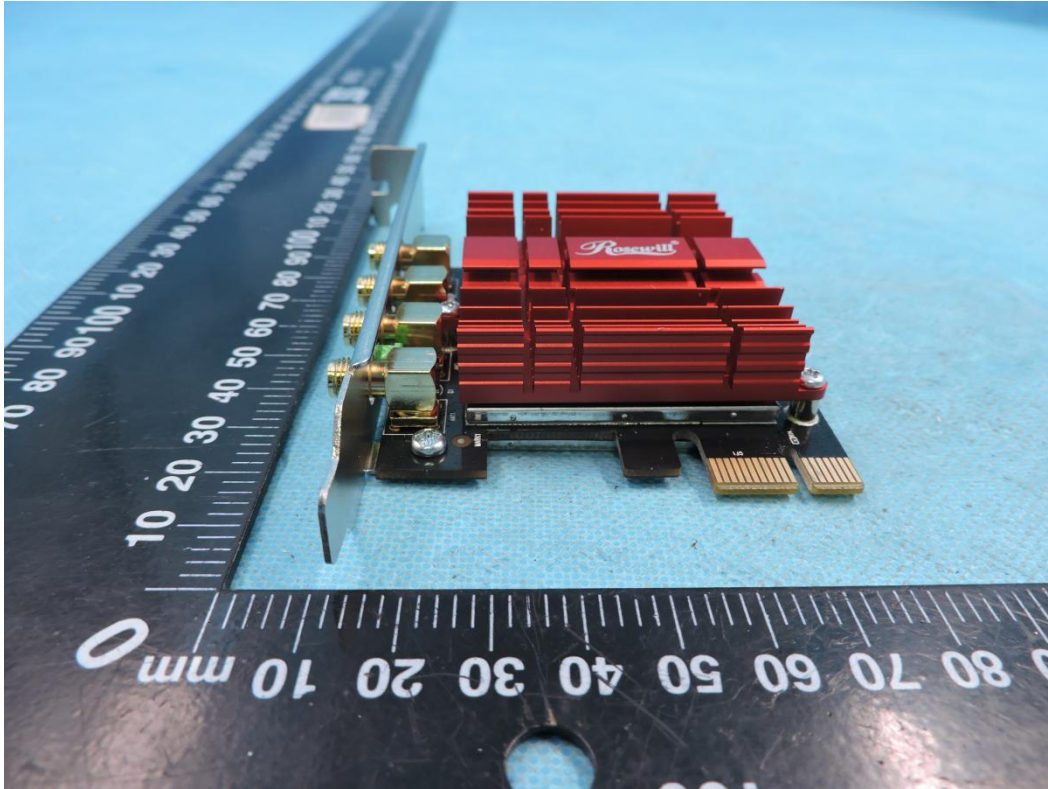

APPENDIX-PHOTOGRAPHS OF EUT CONSTRUCTIONAL DETAILS

Model Name: RNX-AC1900PCEv2

FCC ID:W6R-RNXAC1900PCE

Photo 1

Photo 2

Photo 3

Photo 4

Photo 5

Photo 6

Photo 7

Photo 8