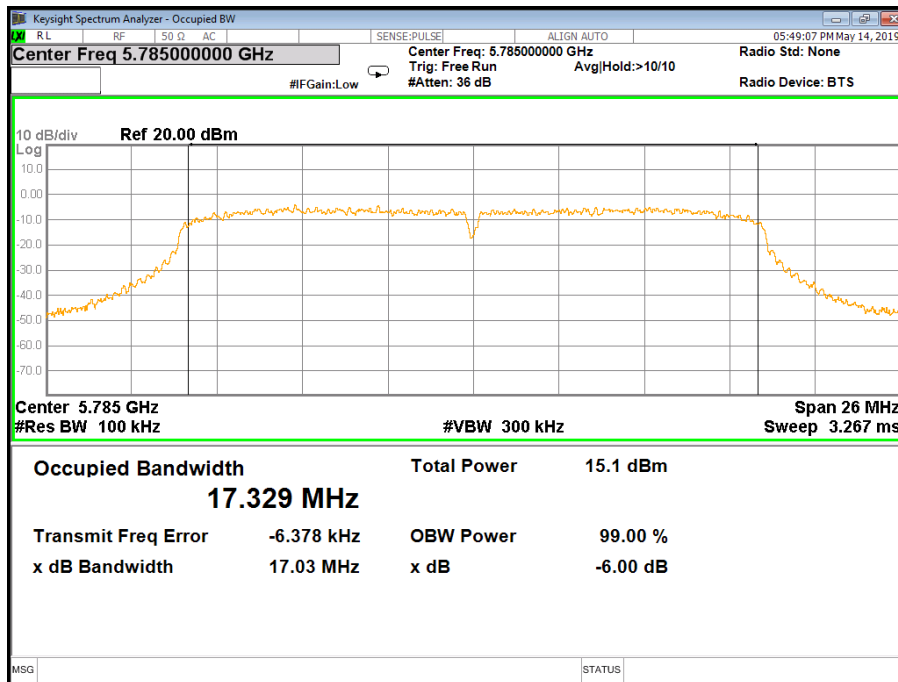

6 dB Bandwidth 802.11ac(HT20) Channel 157