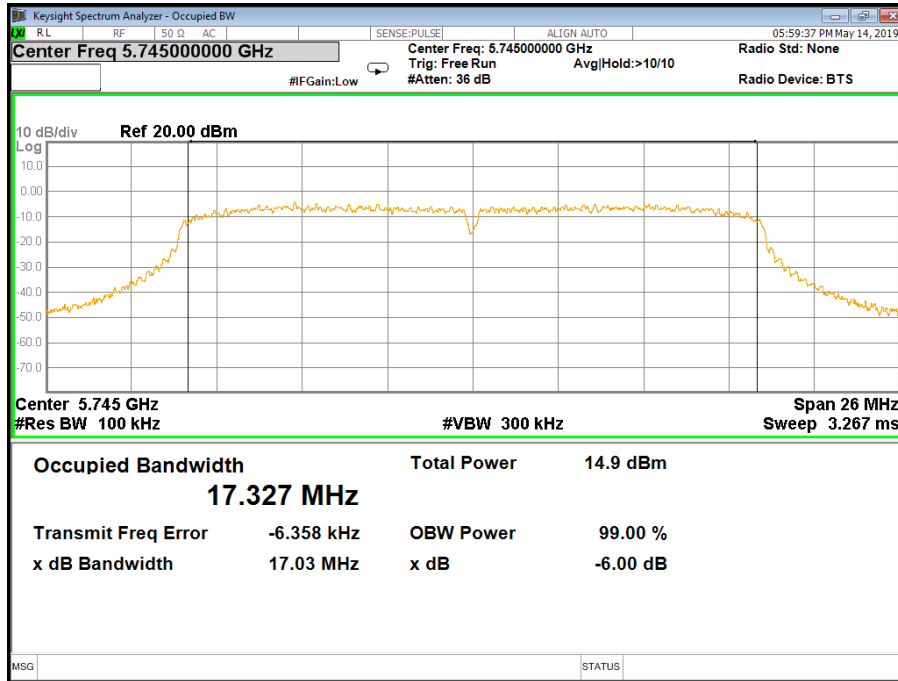

Band IV (5.725-5.850GHz) 802.11n(HT20) 6 dB Bandwidth 6 dB Bandwidth 802.11n(HT20) Channel 149