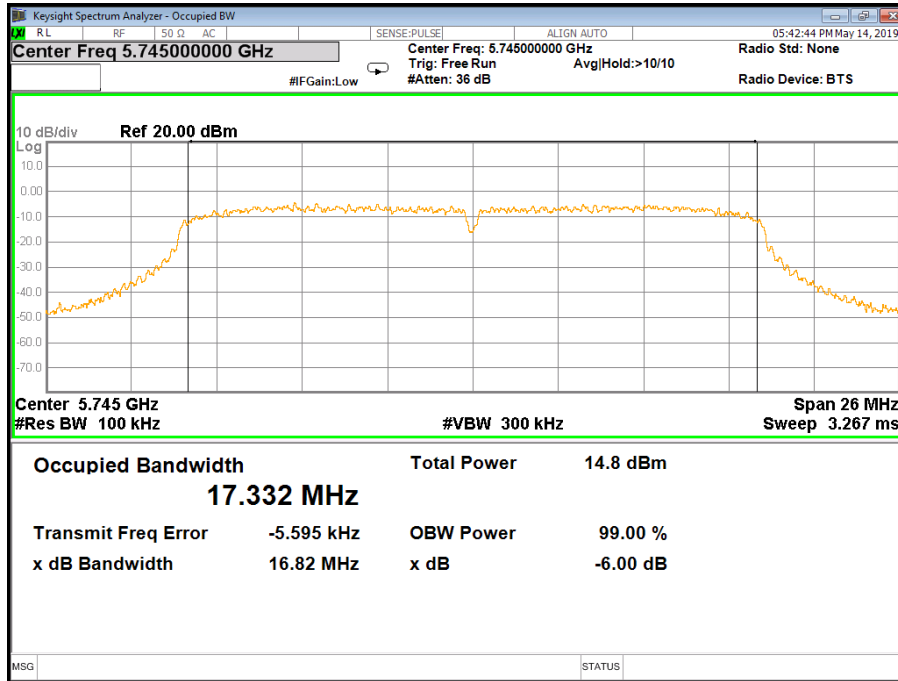

Band IV (5.725-5.850GHz) 802.11ac(HT20) 6 dB Bandwidth

6 dB Bandwidth 802.11ac(HT20) Channel 149