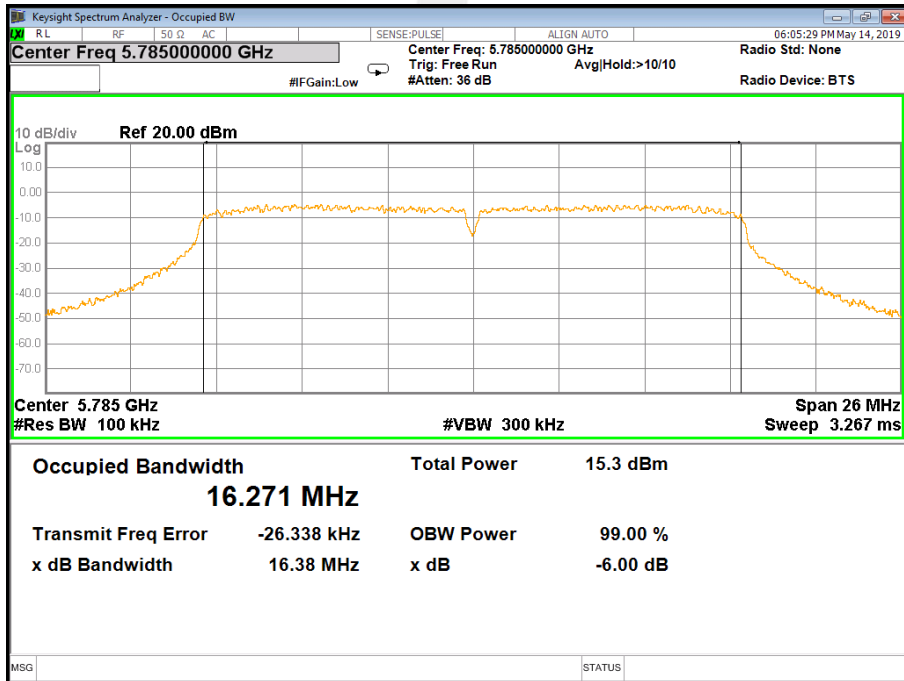

6 dB Bandwidth 802.11a Channel 157