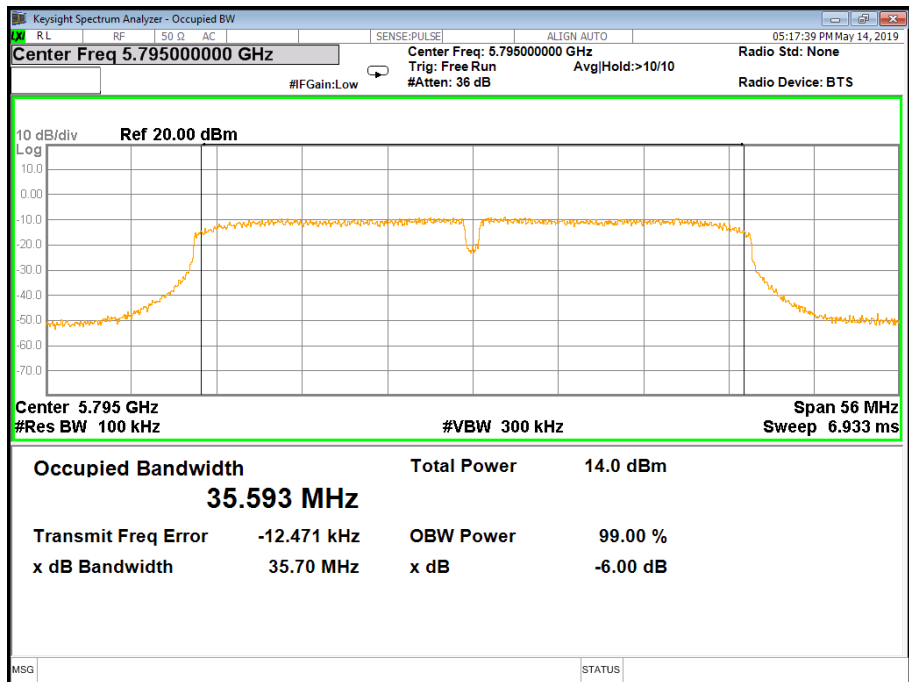

6 dB Bandwidth 802.11ac(HT40) Channel 159