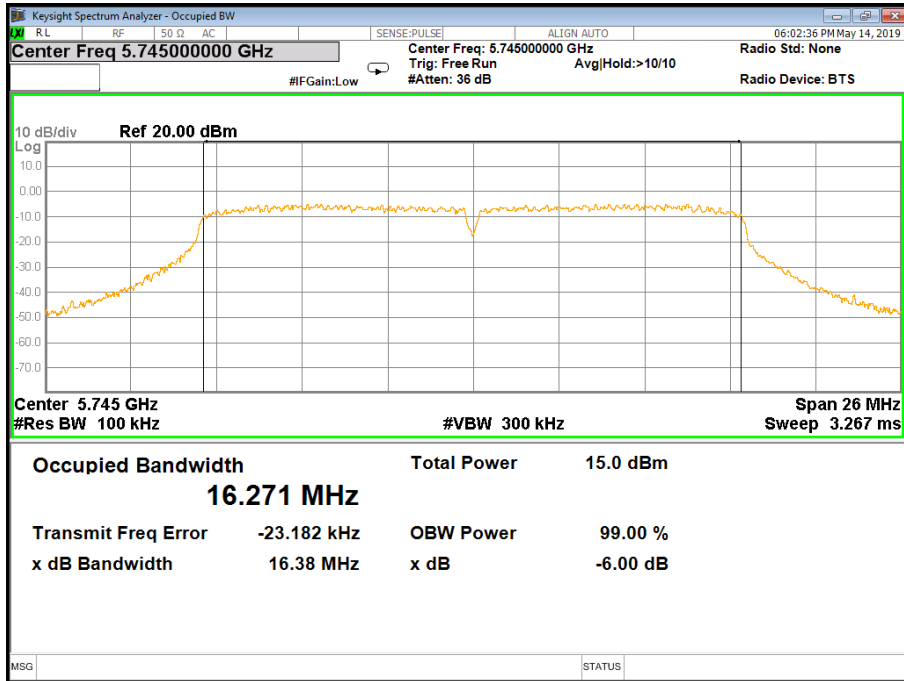

Antenna A

Band IV (5.725-5.850GHz) 802.11a, 6 dB Bandwidth

6 dB Bandwidth 802.11a Channel 149