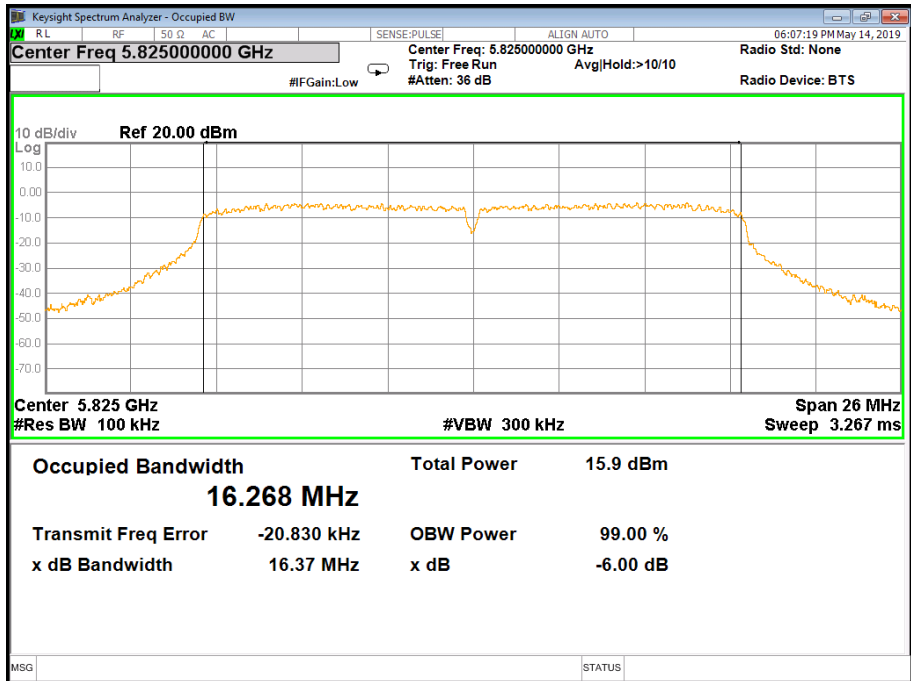

# Antenna A

Band IV (5.725-5.850GHz) 802.11a, 6 dB Bandwidth

6 dB Bandwidth 802.11a Channel 149

6 dB Bandwidth 802.11a Channel 157

### 6 dB Bandwidth 802.11a Channel 165