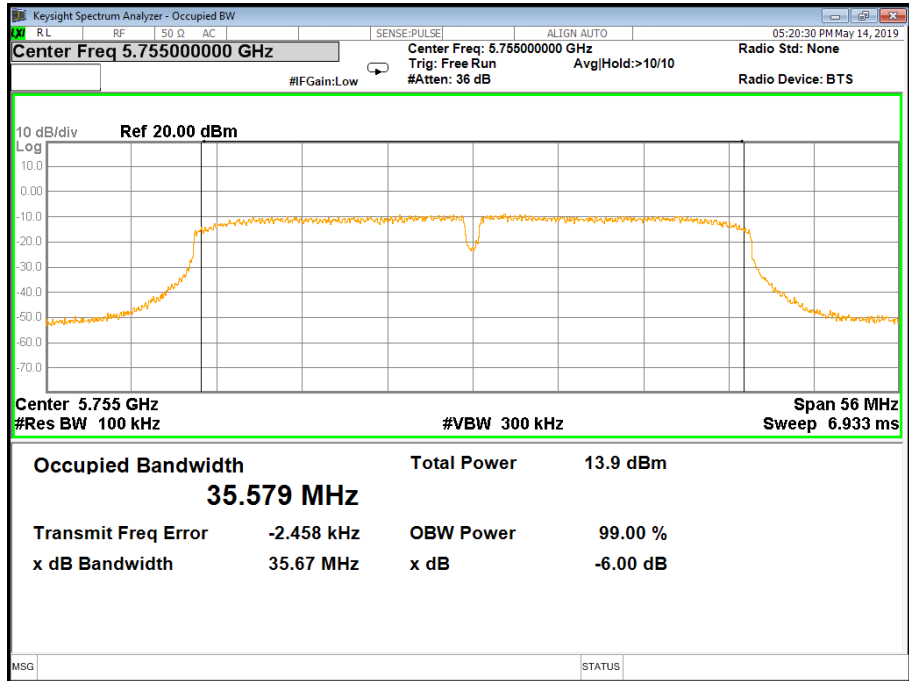

Band IV (5.725-5.850GHz) 802.11ac(HT40) 6 dB Bandwidth 6 dB Bandwidth 802.11ac(HT40) Channel 151