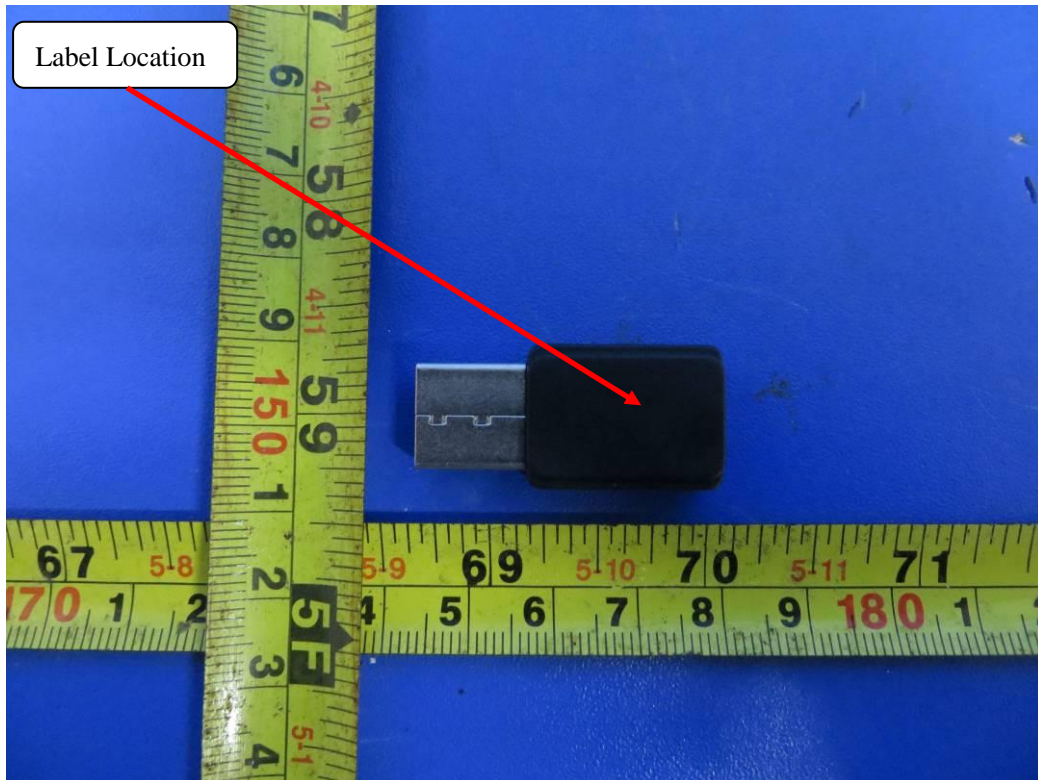

LABEL AND LOCATION

Model No.: RNWD-N1501UB

Trade Name: *Rosewill* **FC**

FCC ID: W6RRNWD-N1501UB

Size: L1.6cm*W1.0cm

Material: Tagboard

Glue: adhesive sticker

Font color: Black

Label color: White