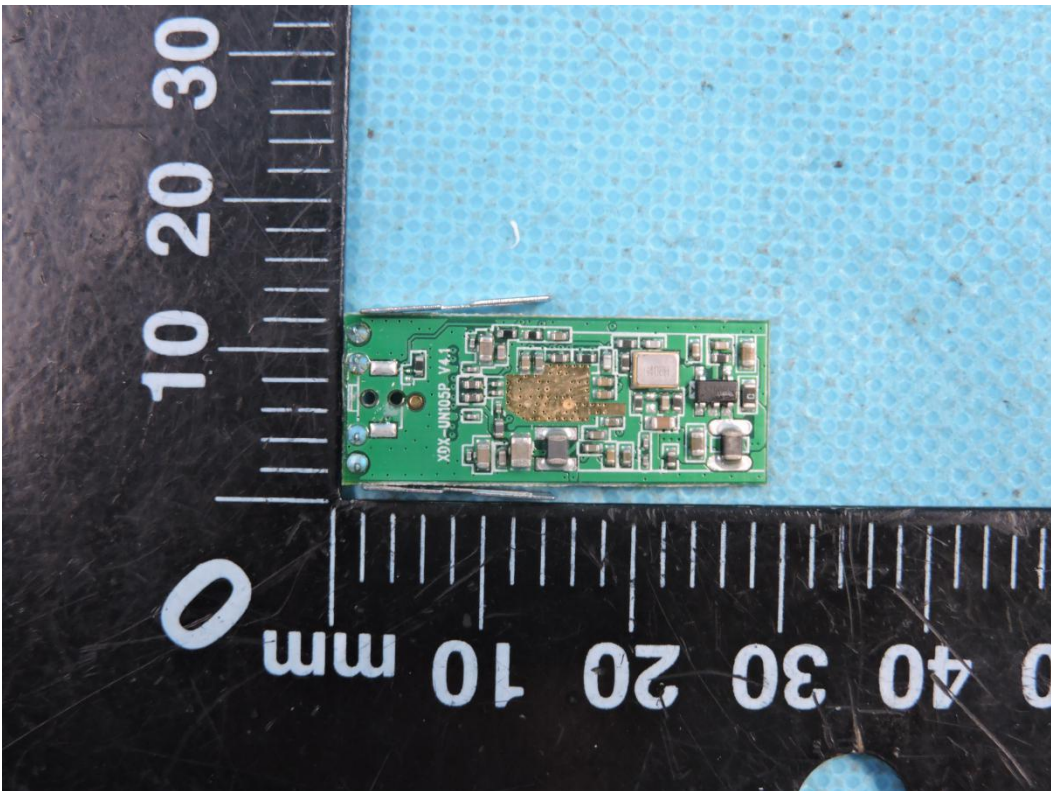

APPENDIX-PHOTOGRAPHS OF EUT CONSTRUCTIONAL DETAILS

Model Name:RNX-N300UBv2

FCC ID: W6R-RNXN300UB

Photo 1

Photo 2

Photo 3

Photo 4

Photo 5