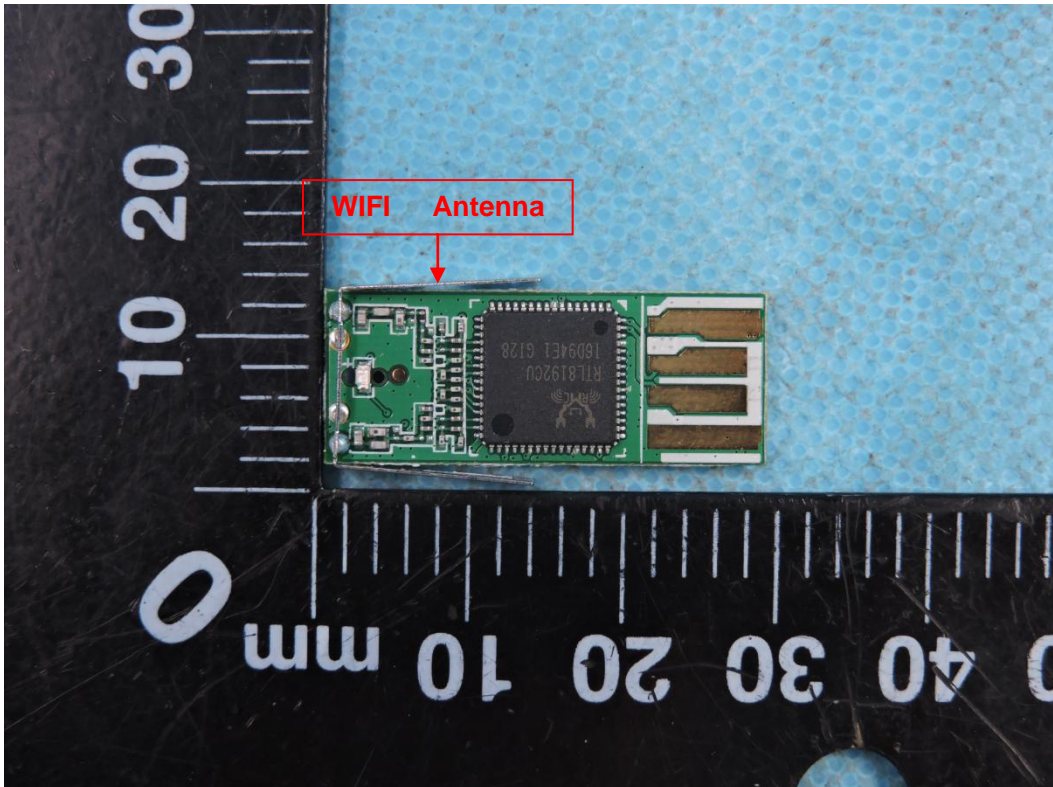

APPENDIX-PHOTOGRAPHS OF EUT CONSTRUCTIONAL DETAILS

Model Name:RNX-N300UBv2

FCC ID: W6R-RNXN300UB

Photo 1

Photo 2

Photo 3

Photo 4

Photo 5