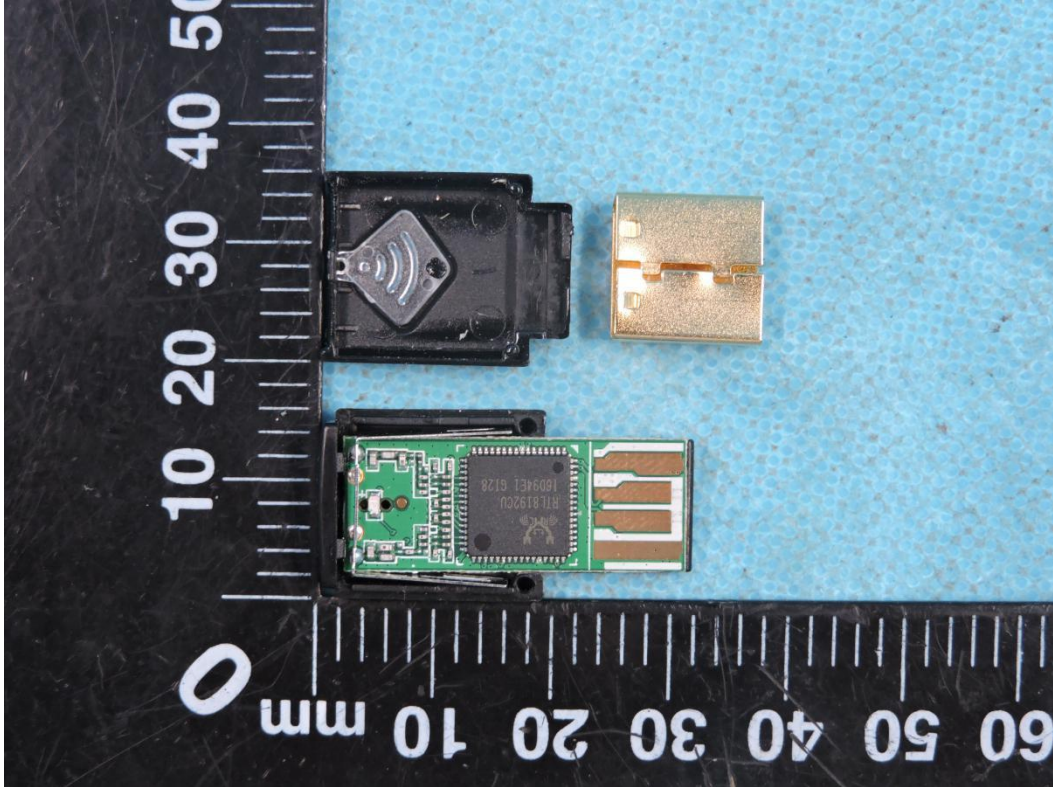

APPENDIX-PHOTOGRAPHS OF EUT CONSTRUCTIONAL DETAILS

Model Name:RNX-N300UBv2

FCC ID: W6R-RNXN300UB

Photo 1

Photo 2

Photo 3

Photo 4

Photo 5