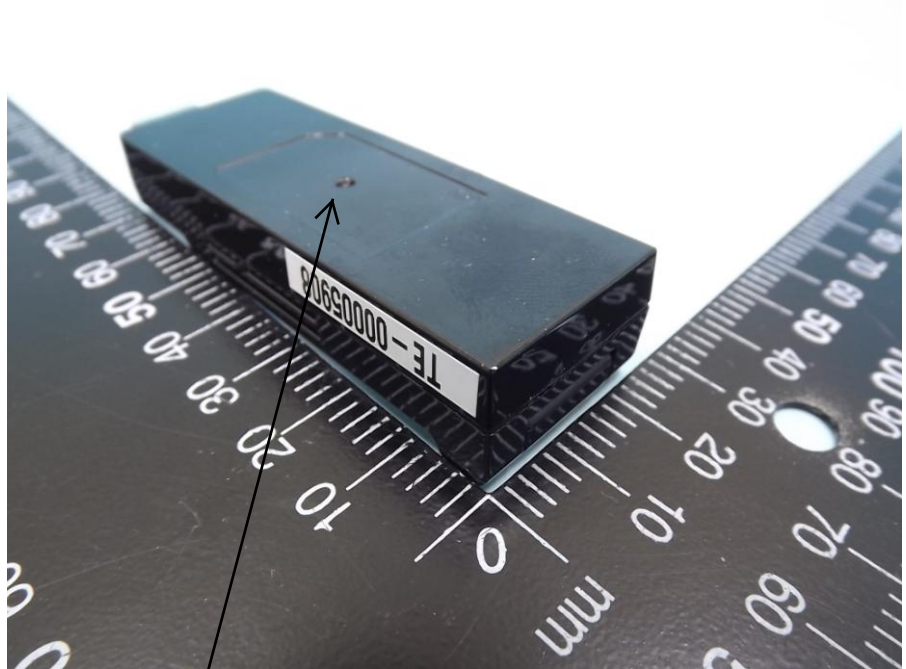

29x17mm

Rosewill[®] Model NO. : AC1200UBE

FCC ID:W6R-AC1200UBE (See Caution in the Manual)

label location