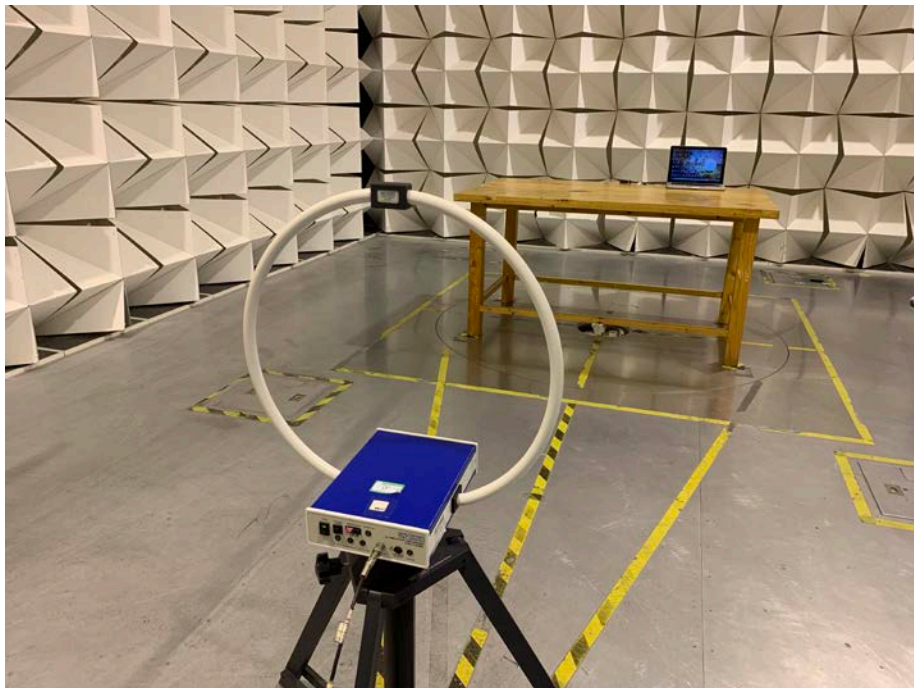

Photographs –Test Setup Photos

Photograph-Conducted Emissions Test Setup Photos

Photograph – Radiation Spurious Emission Test Setup Photos

9 kHz to 30 MHz

Reference No.: WTS19S01005993W003

From 30 MHz to 1GHz