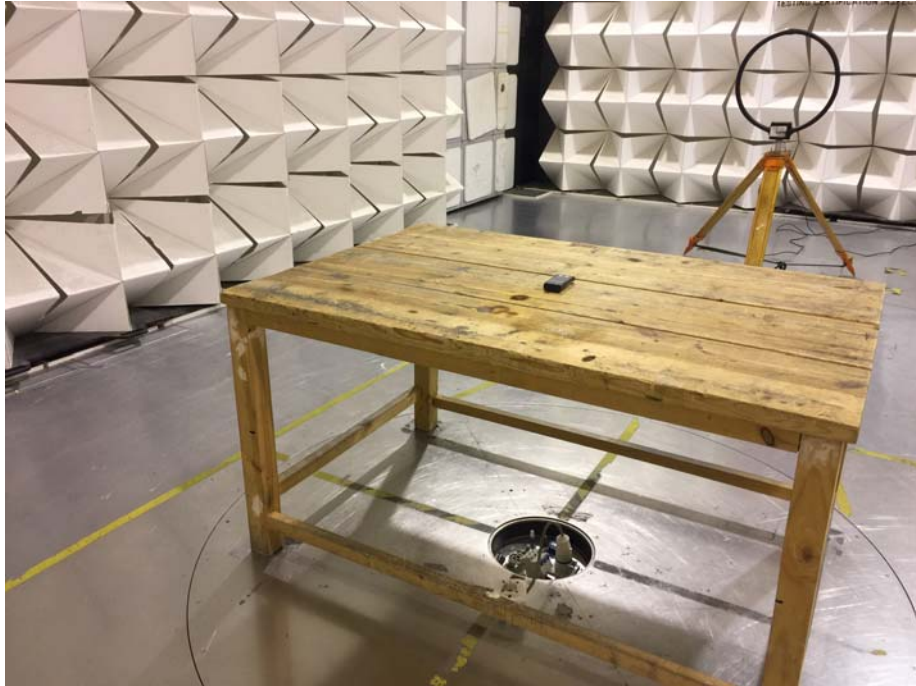

Photographs-Model TH3 Test Setup Photos

Photograph - Spurious Emissions Radiated Test Setup Photos

For 9 kHz to 30 MHz

For 30 MHz-1000 MHz

Above 1GHz