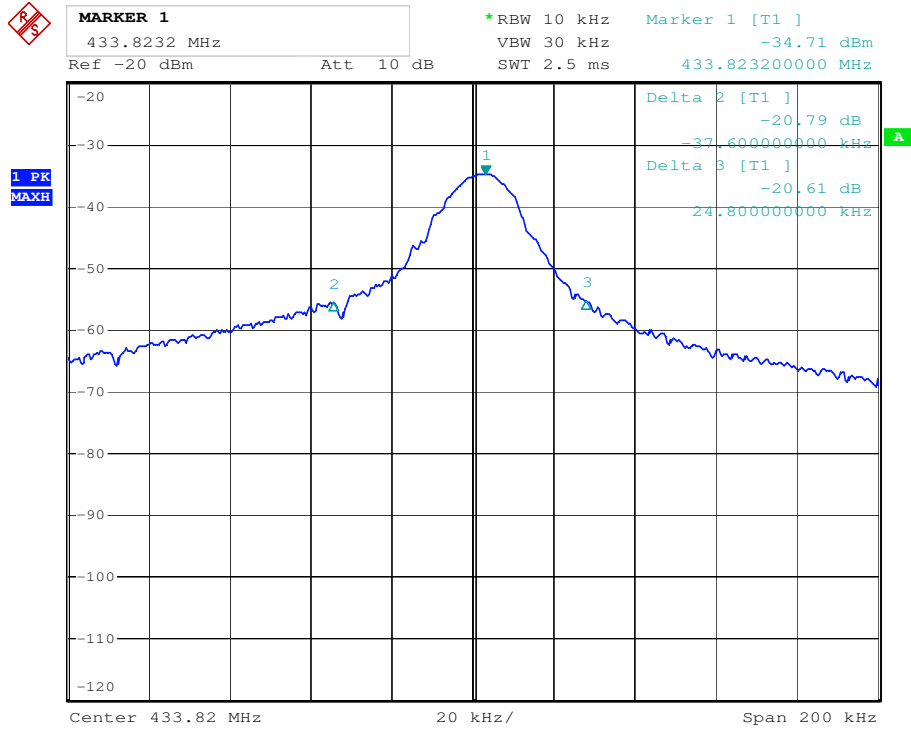

Date: 11.MAR.2009 12:41:47

Manual switch

Part 15.231 (a) requirement

Manual operated	Measured time (second(s))	Limit (second(s))
Duration of transmission	4.28	≤ 5

The transmitter automatically deactivated the transmission within not more than 5 seconds during pressing the button continuously.

Hence the transmission duration of this EUT complies with Part 15.231 (a) (1) requirement for manual switch operation.

Prüfbericht - Nr.:
 Test Report No.:

14020723 001

 Seite 2 von 2
 Page 2 of 2

Date: 18.MAR.2009 19:43:12

Bandwidth measurement