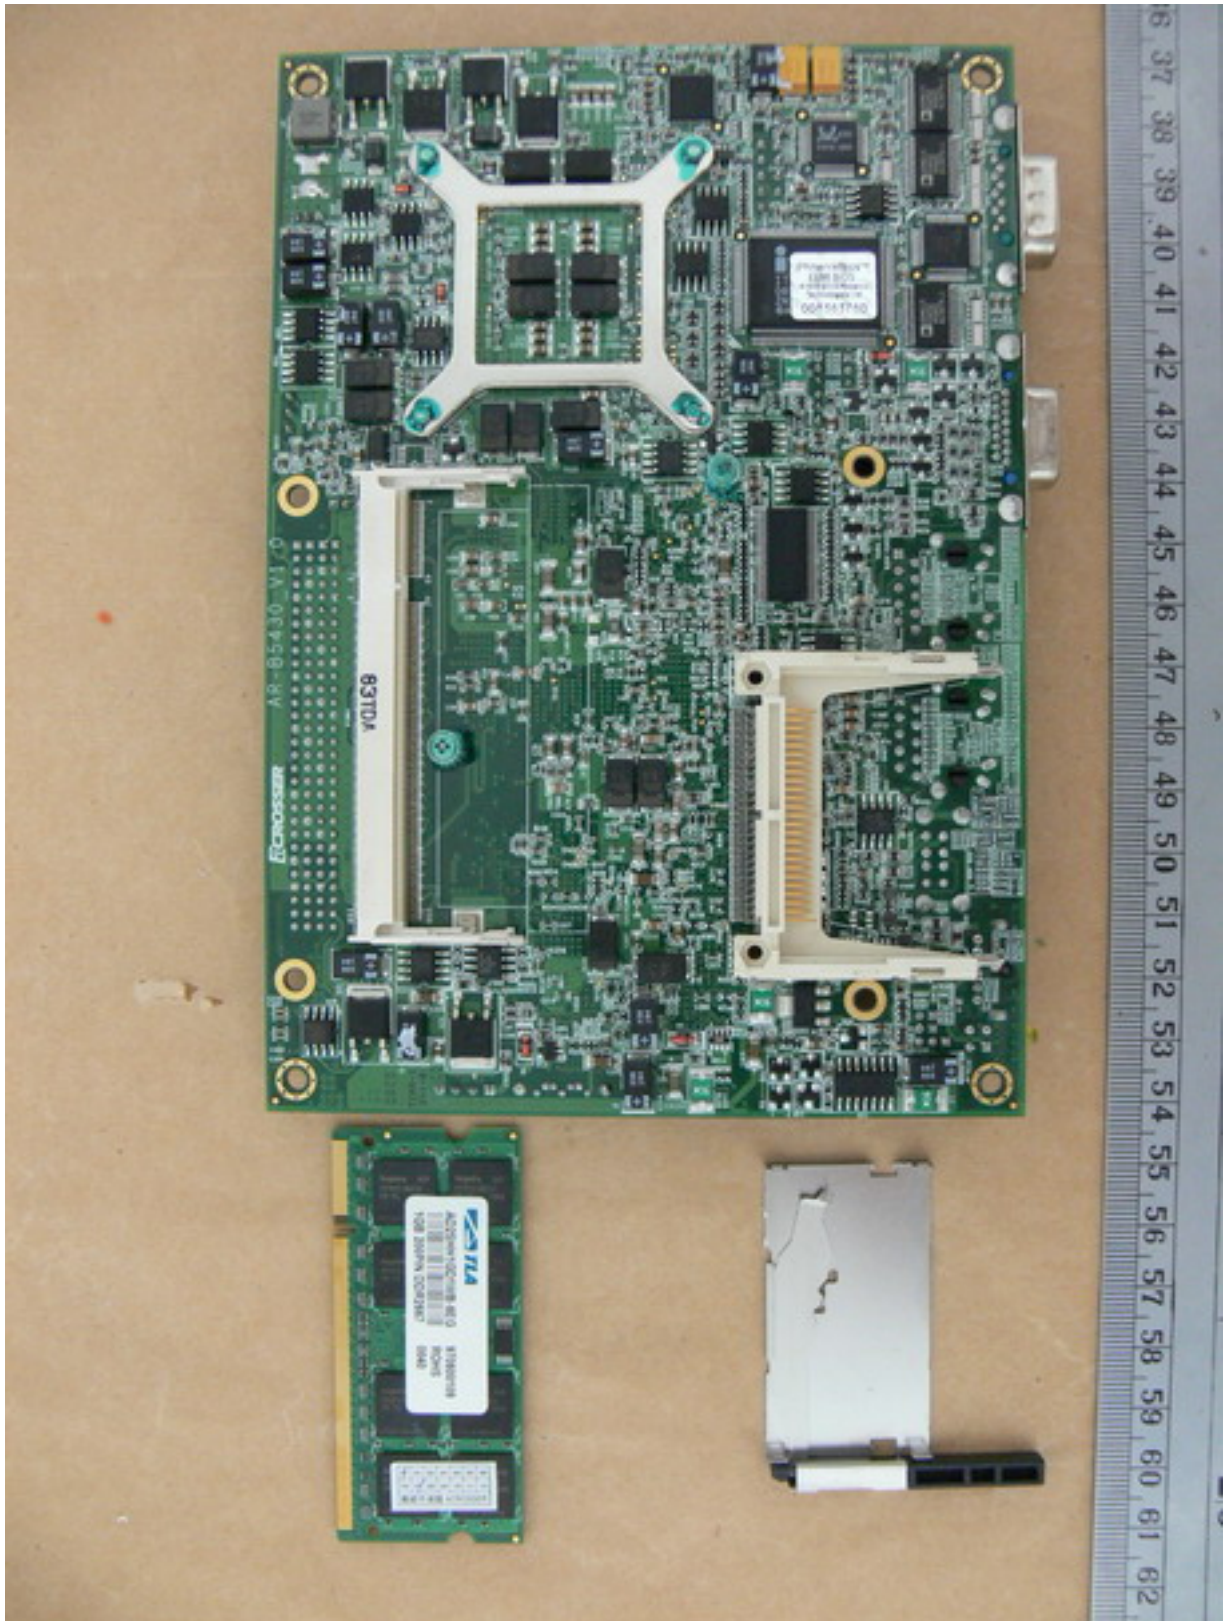

Worldwide Testing Services(Taiwan) Co., Ltd.

Registration number: W6M20811-9455-C-1
FCC ID: W5Y-DSSV3