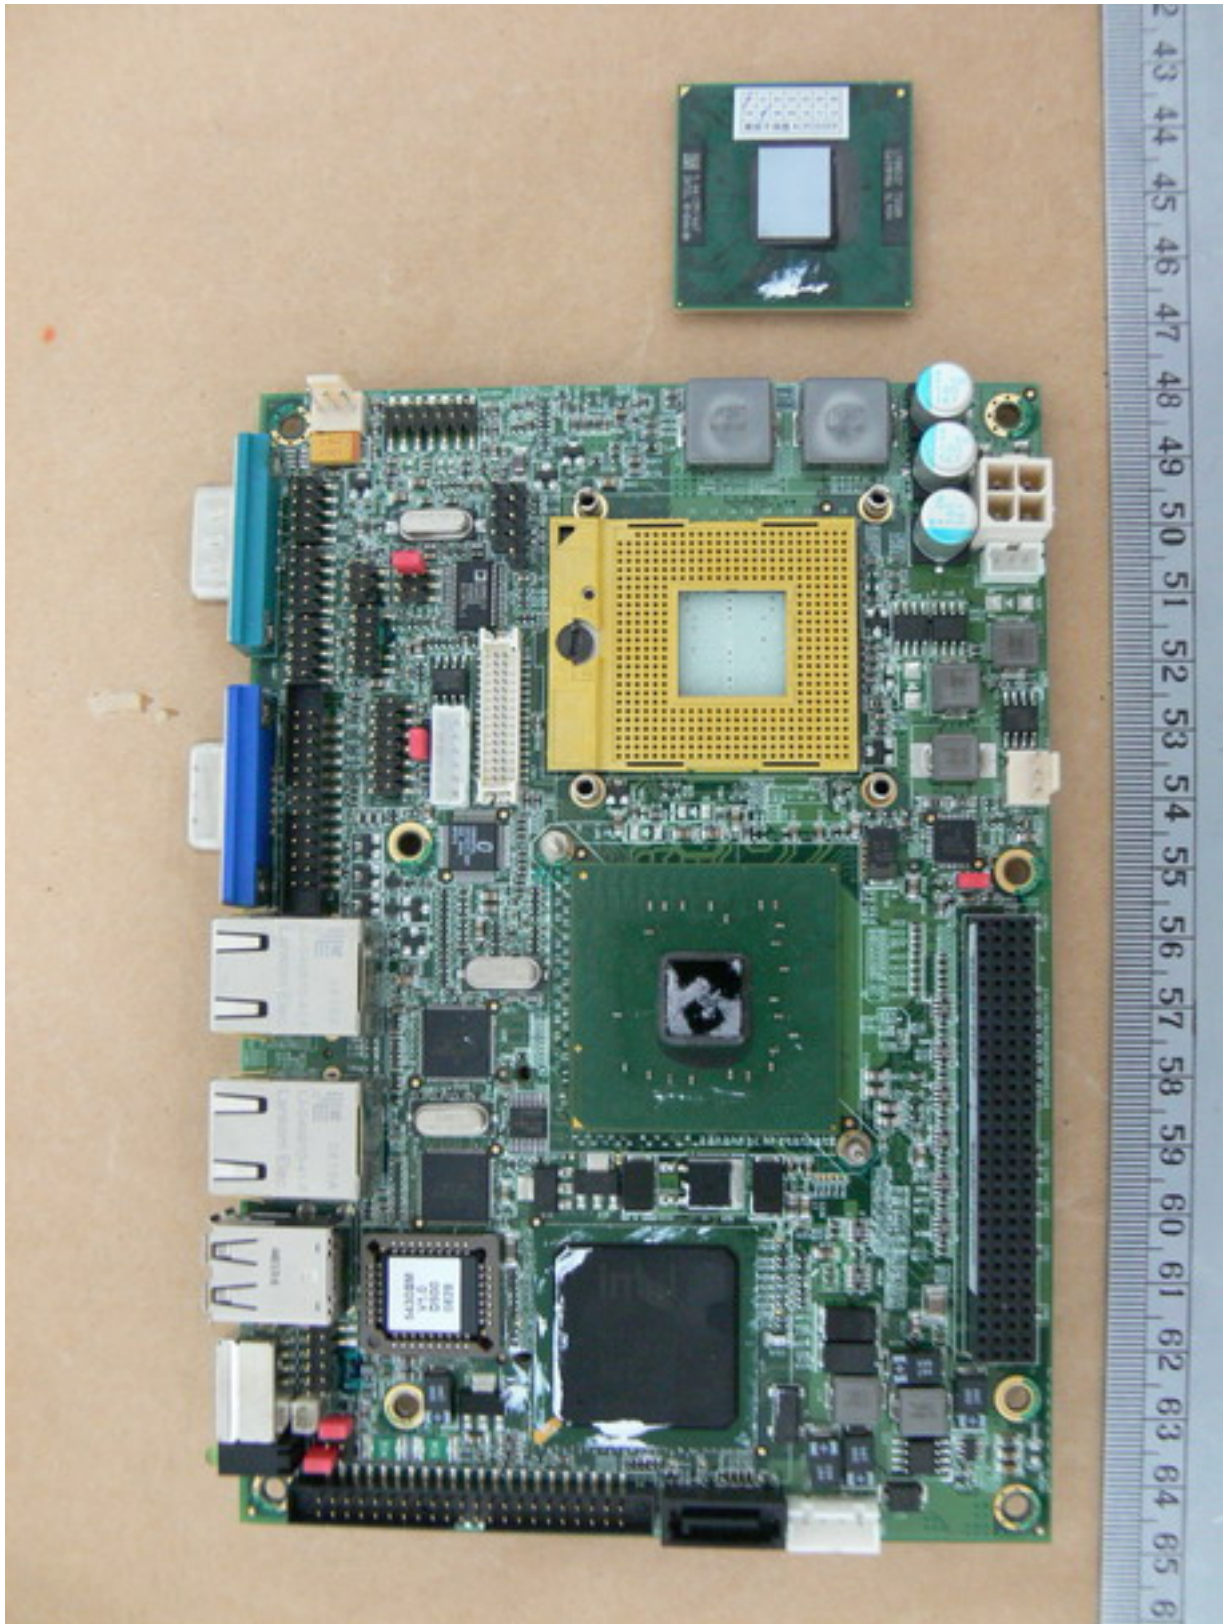

Worldwide Testing Services(Taiwan) Co., Ltd.

Registration number: W6M20811-9455-C-1
FCC ID: W5Y-DSSV3