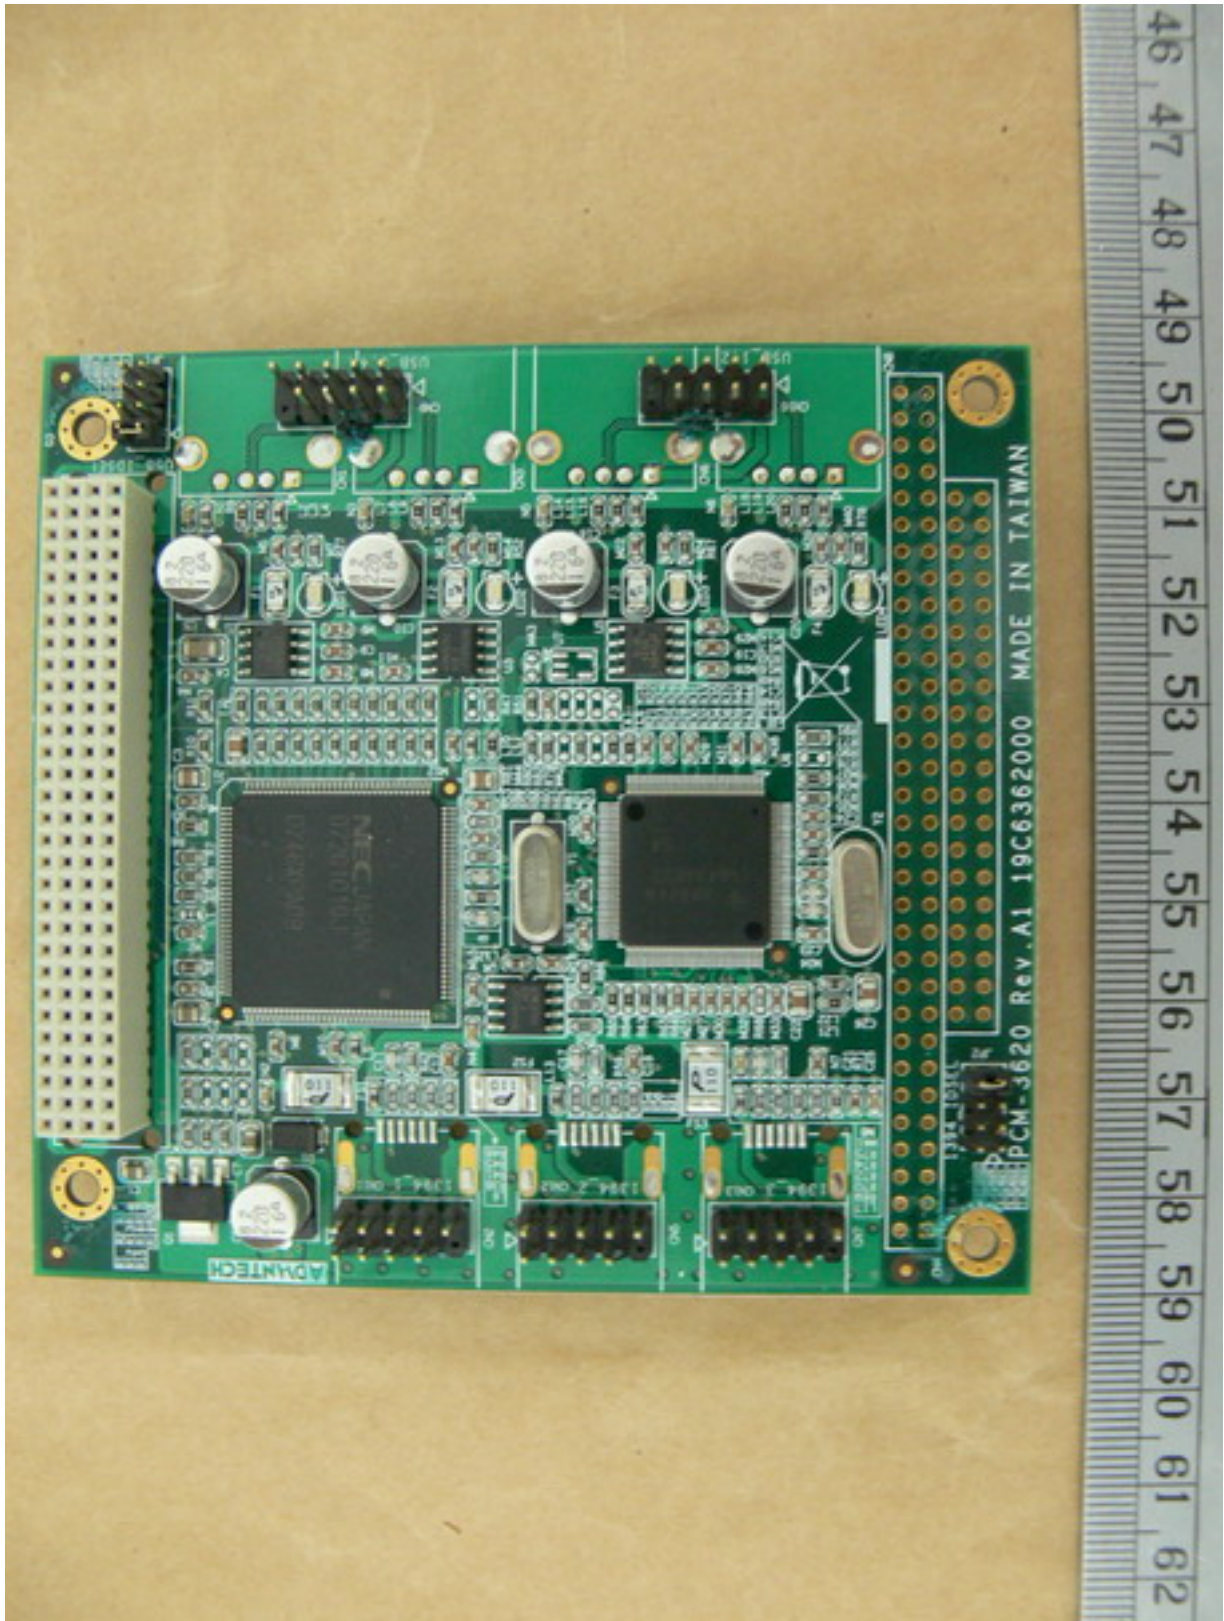

Worldwide Testing Services(Taiwan) Co., Ltd.

Registration number: W6M20811-9455-C-1
FCC ID: W5Y-DSSV3