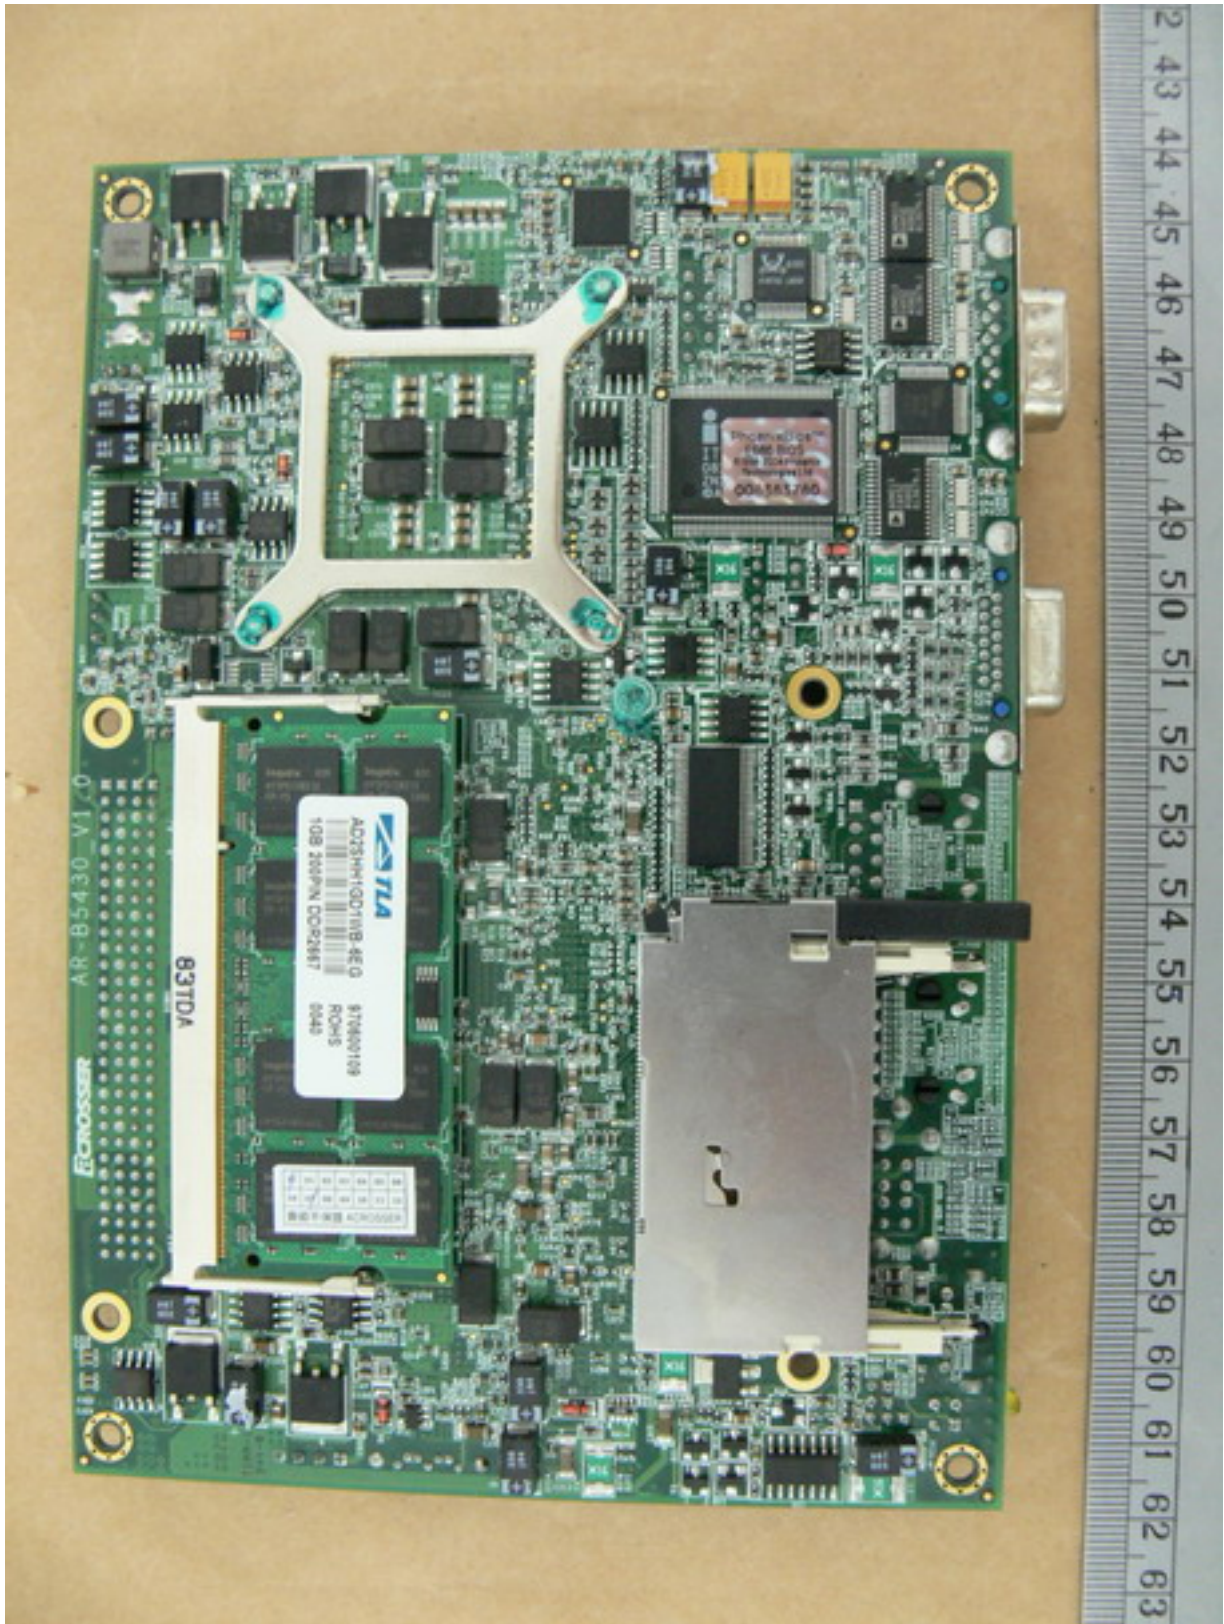

Worldwide Testing Services(Taiwan) Co., Ltd.

Registration number: W6M20811-9455-C-1
FCC ID: W5Y-DSSV3