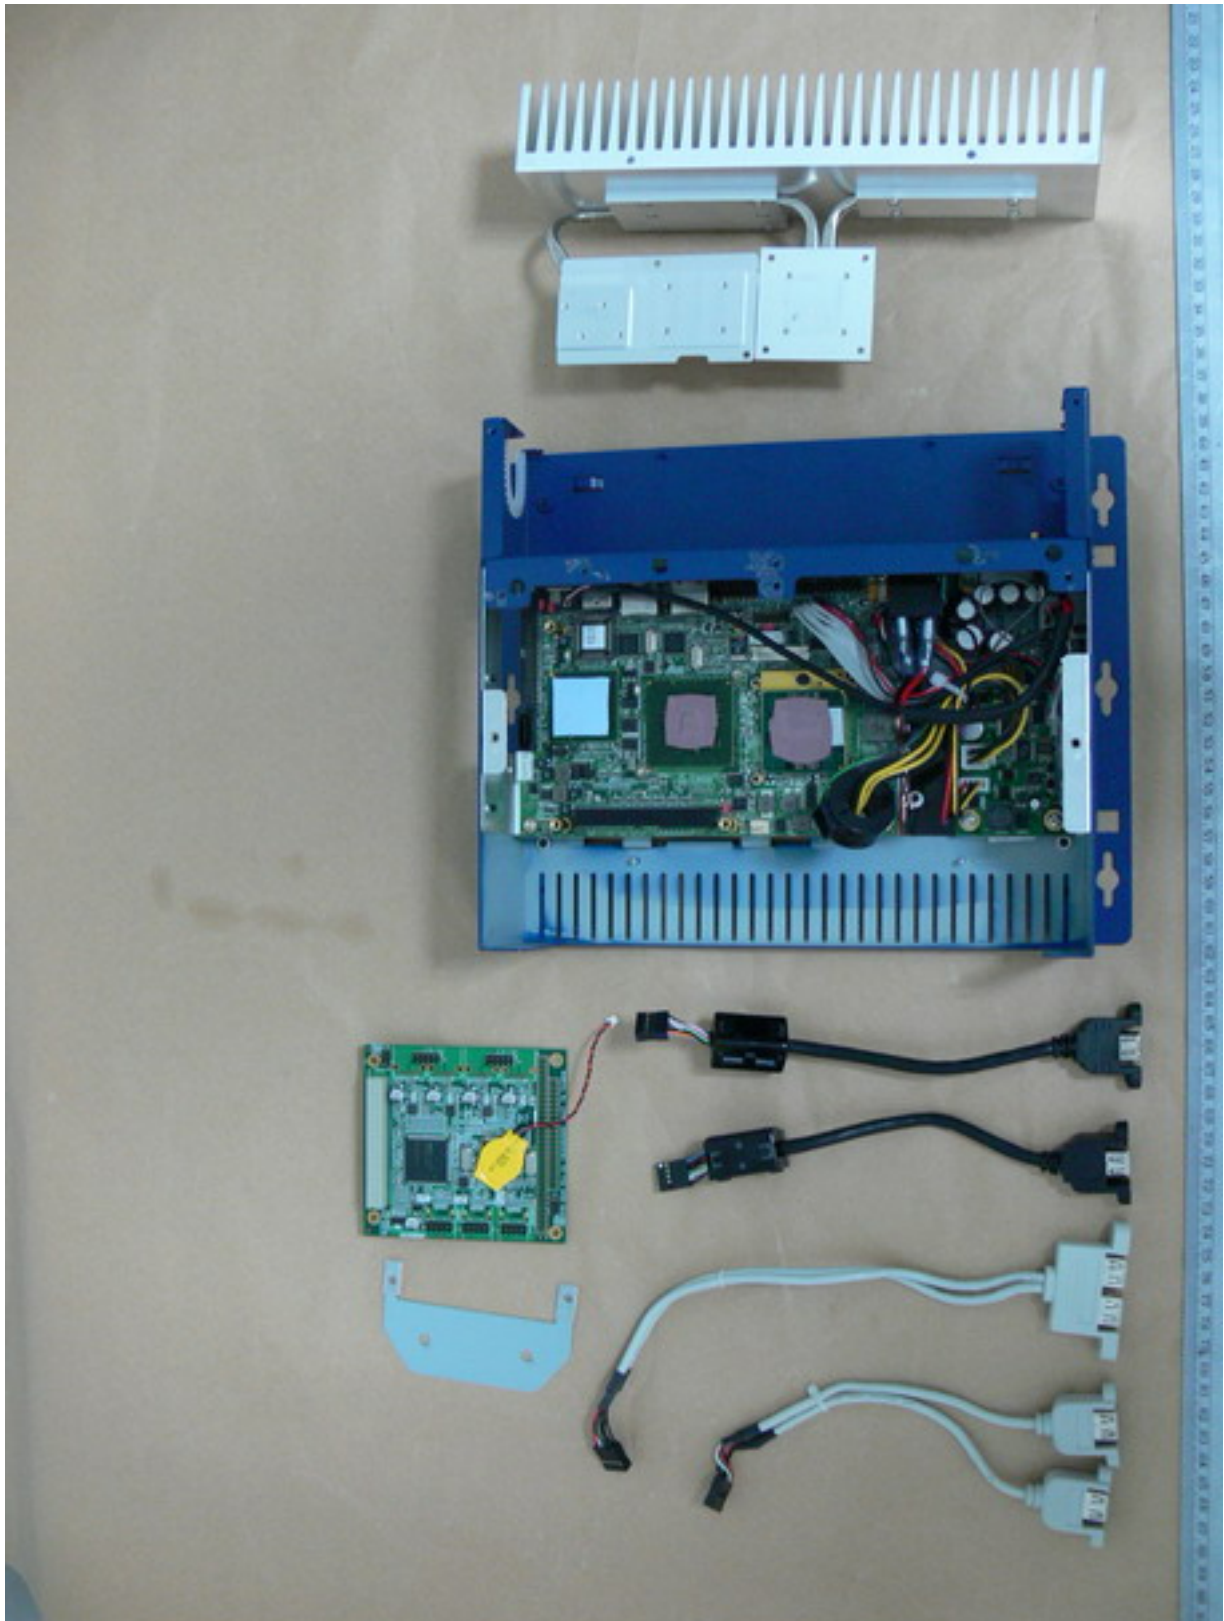

Worldwide Testing Services(Taiwan) Co., Ltd.

Registration number: W6M20811-9455-C-1

FCC ID: W5Y-DSSV3

Internal Photos

Worldwide Testing Services(Taiwan) Co., Ltd.

Registration number: W6M20811-9455-C-1
FCC ID: W5Y-DSSV3