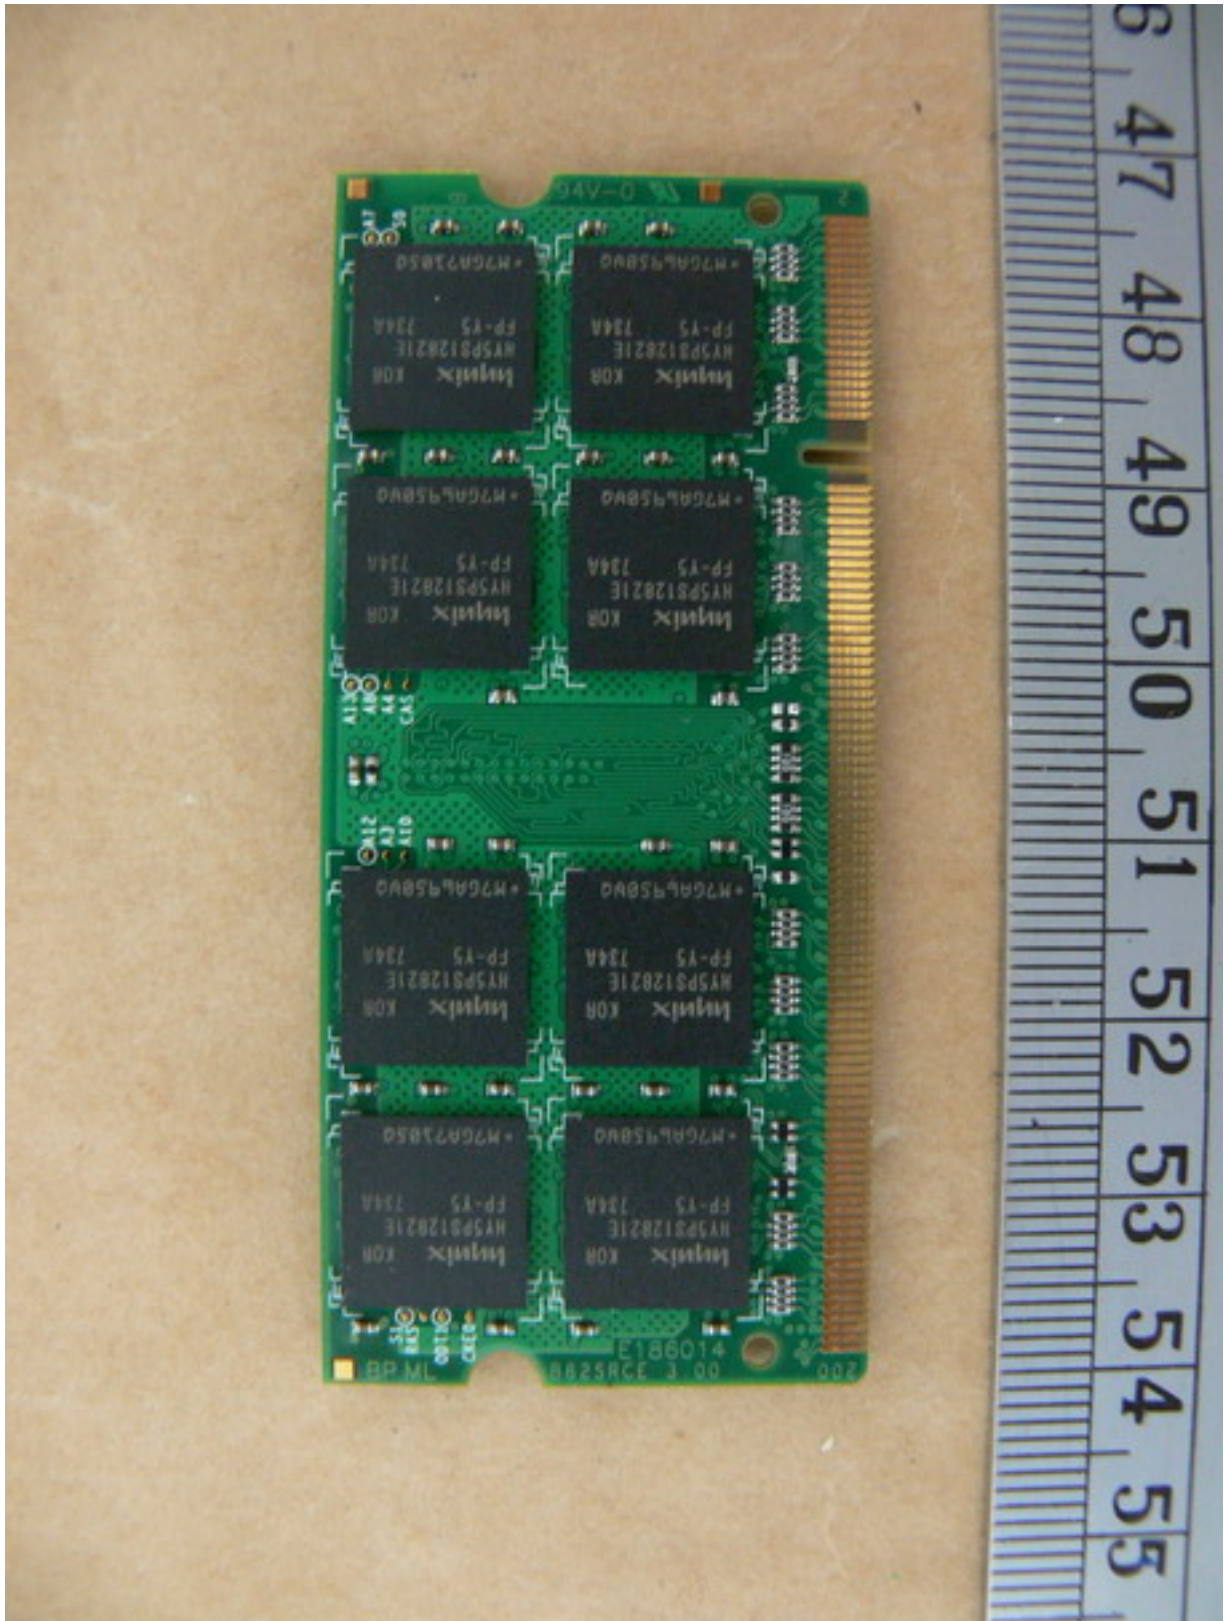

Worldwide Testing Services(Taiwan) Co., Ltd.

Registration number: W6M20811-9455-C-1
FCC ID: W5Y-DSSV3