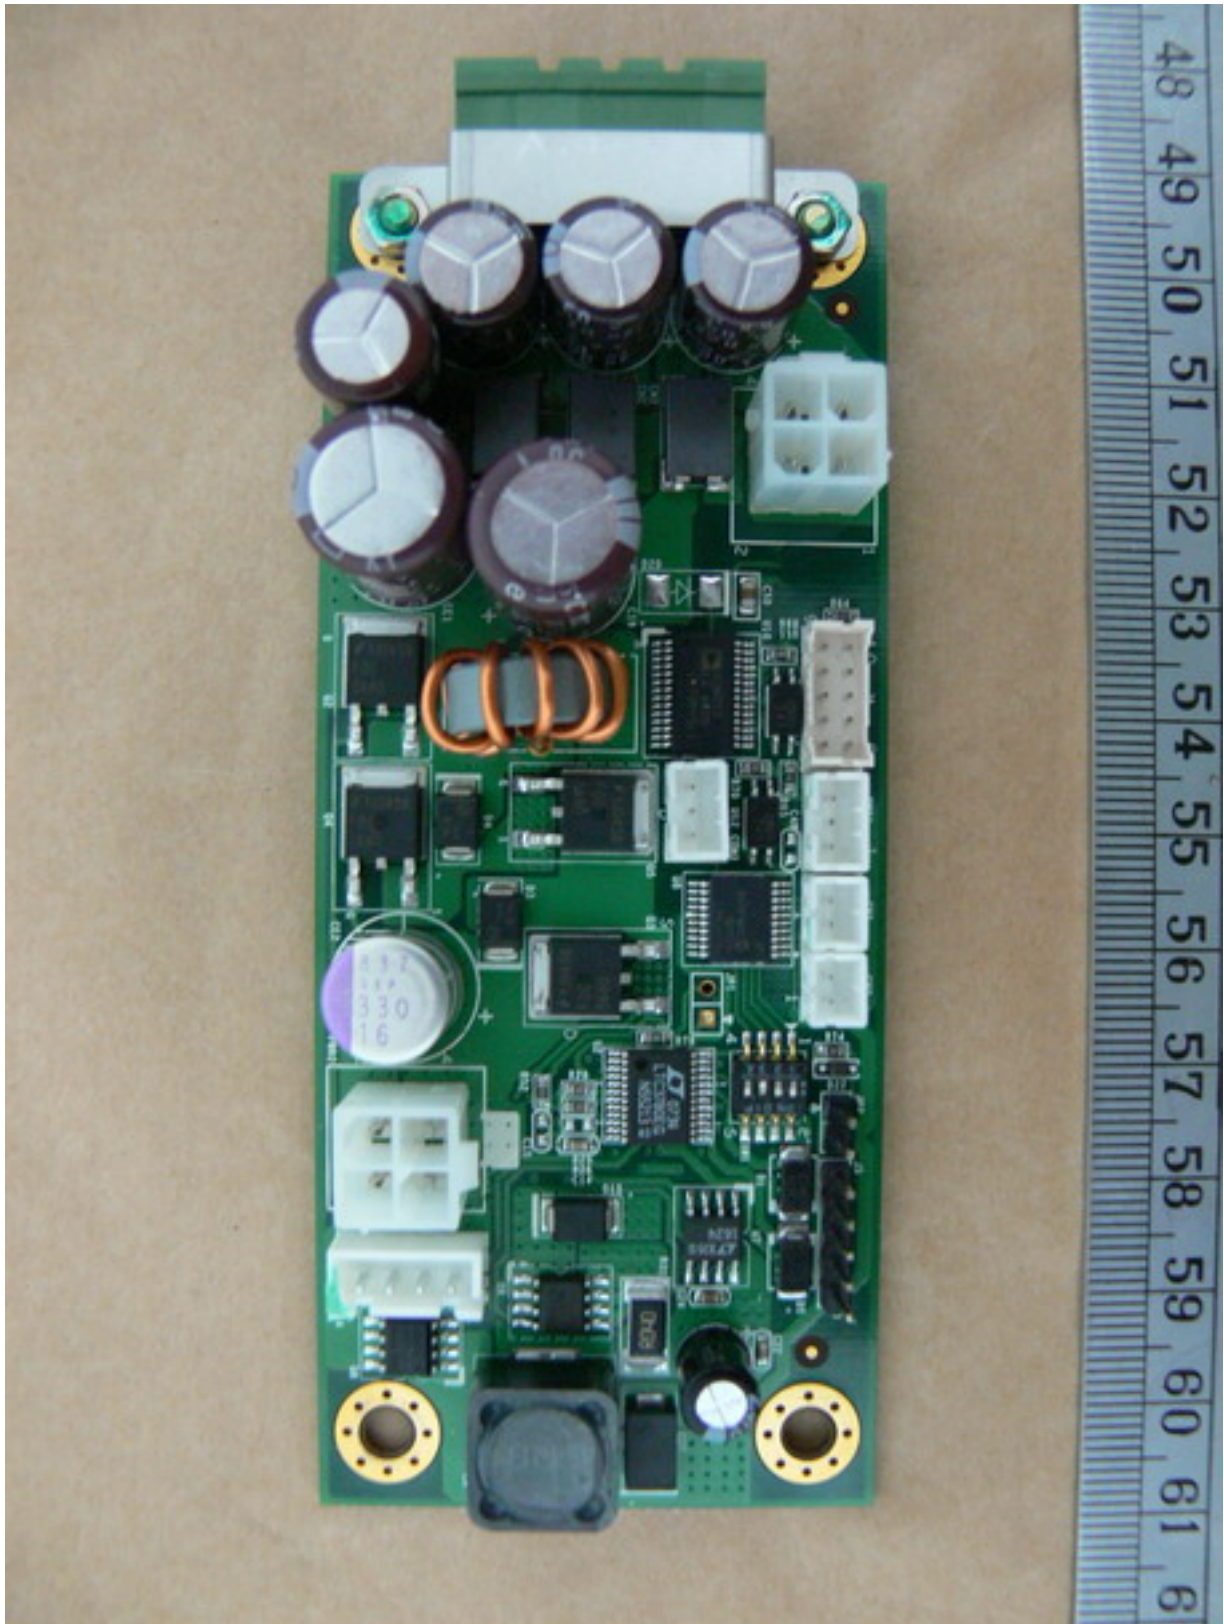

Registration number: W6M20811-9455-C-1
FCC ID: W5Y-DSSV3