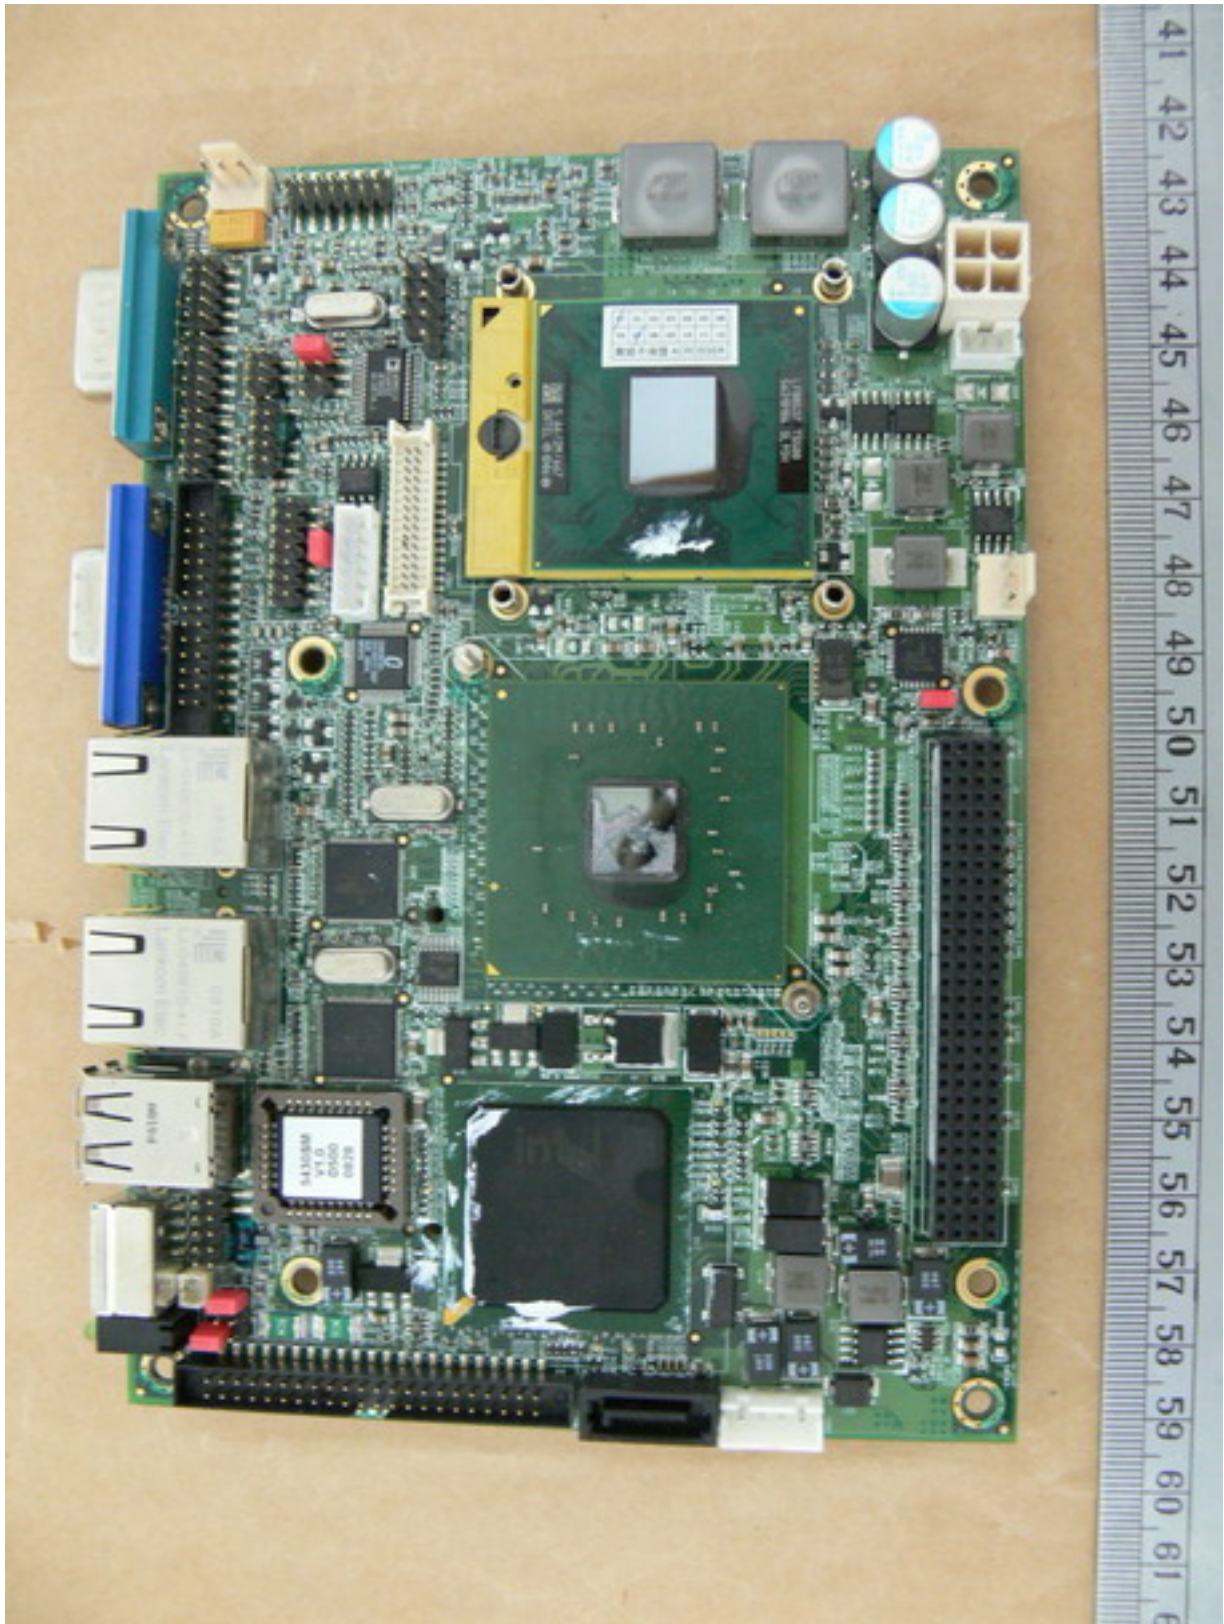

Worldwide Testing Services(Taiwan) Co., Ltd.

Registration number: W6M20811-9455-C-1
FCC ID: W5Y-DSSV3