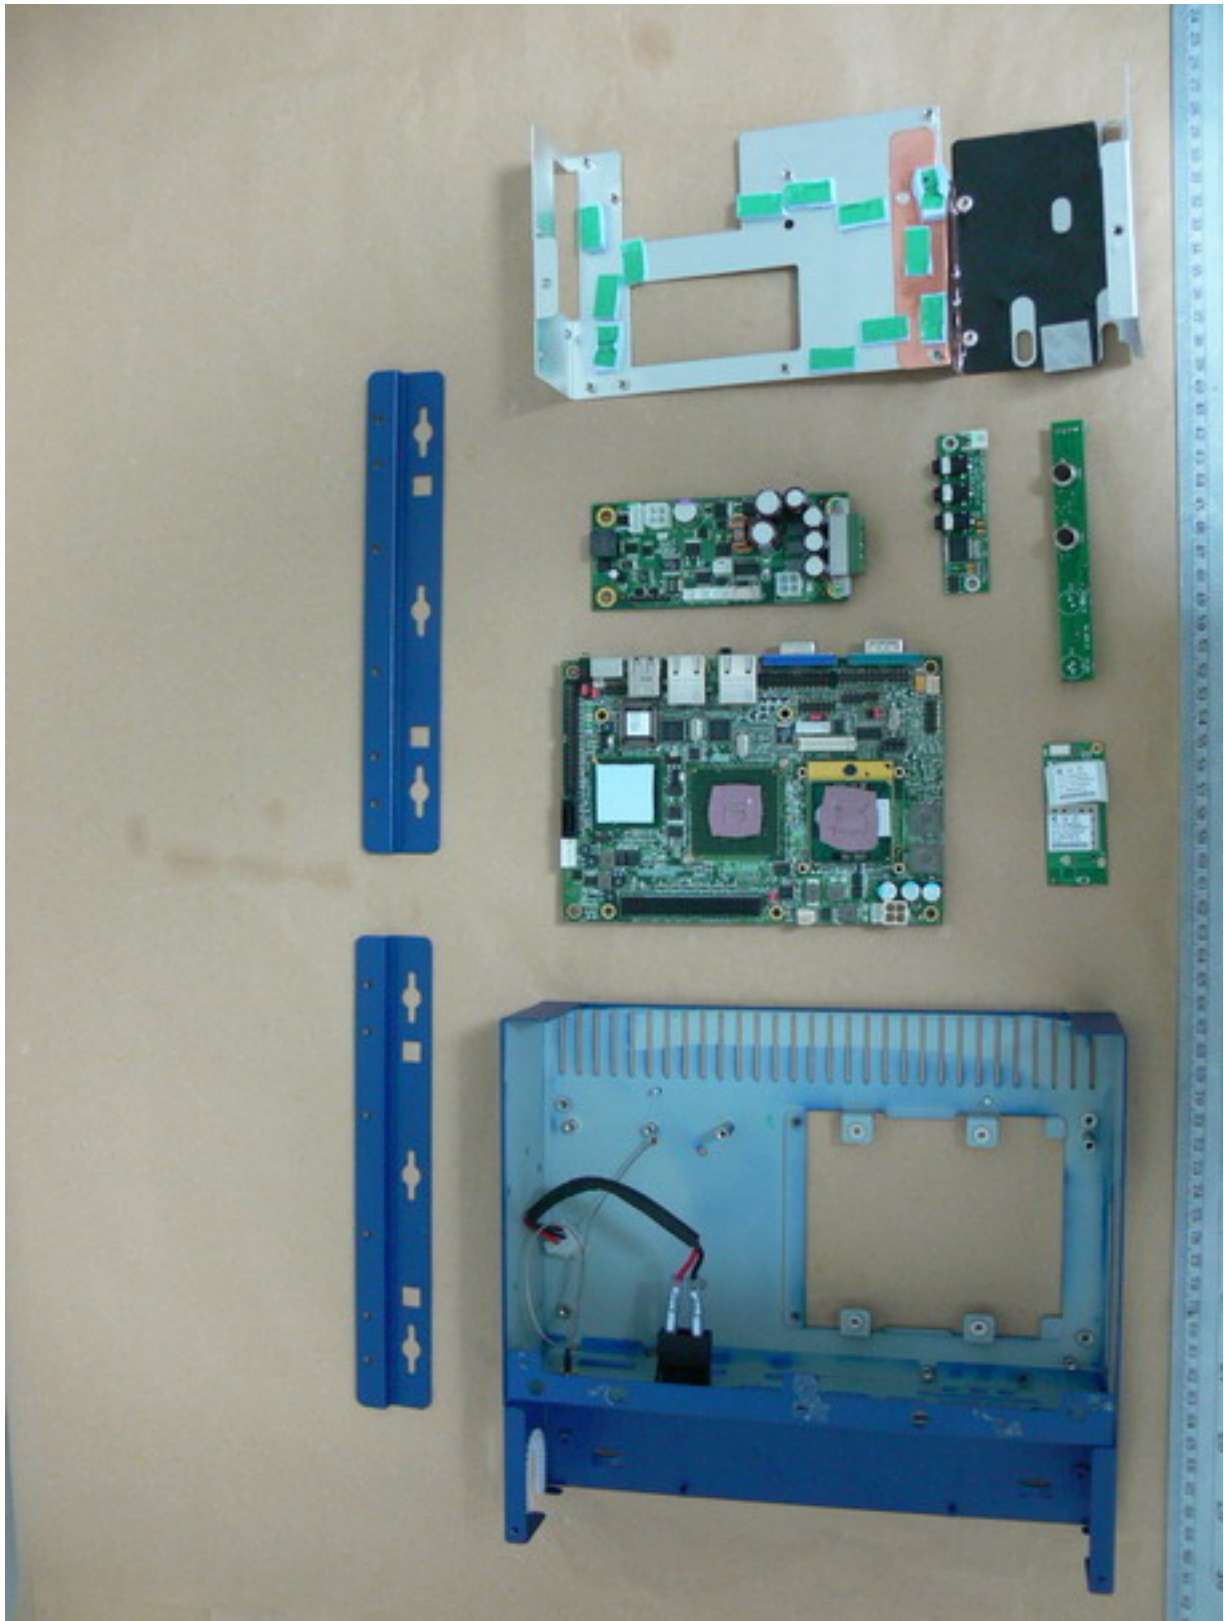

Worldwide Testing Services(Taiwan) Co., Ltd.

Registration number: W6M20811-9455-C-1

FCC ID: W5Y-DSSV3

Internal Photos

Worldwide Testing Services(Taiwan) Co., Ltd.

Registration number: W6M20811-9455-C-1
FCC ID: W5Y-DSSV3

Registration number: W6M20811-9455-C-1
FCC ID: W5Y-DSSV3

Worldwide Testing Services(Taiwan) Co., Ltd.

Registration number: W6M20811-9455-C-1
FCC ID: W5Y-DSSV3

Registration number: W6M20811-9455-C-1
FCC ID: W5Y-DSSV3