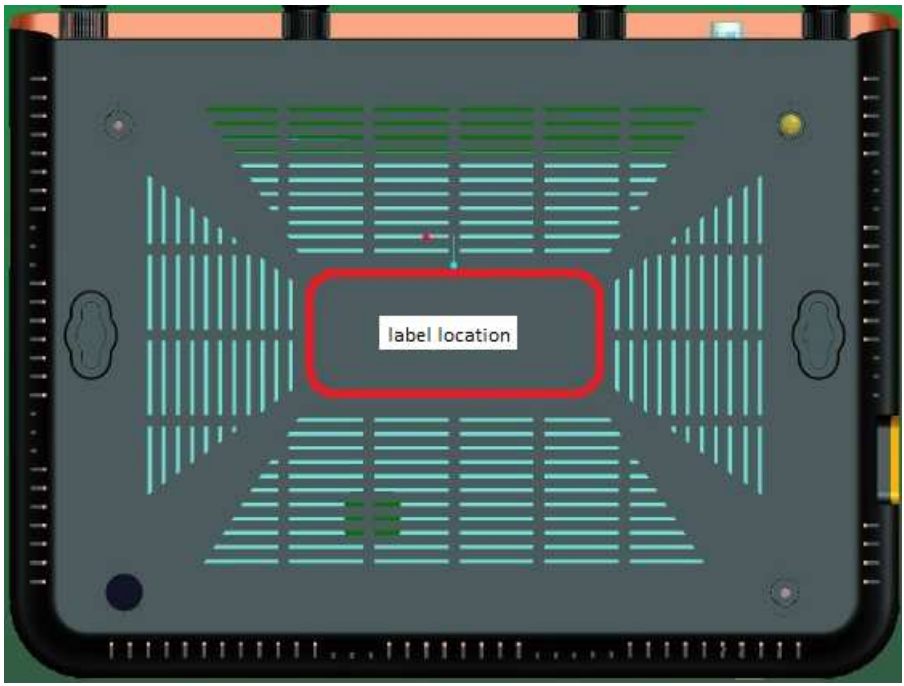

LABEL LOCATION

Brand name : LUXUL

Model name : XWR-3100

LUXUL Dual-Band AC3100 Gigabit Router

Model No.: XWR-3100   FCC ID:W59XWR3100
IP Address: 192.168.0.1   IC: 8584A-XWR3100
User Name: admin
Password: admin
Power: 12V==3A

RoHS Compliant   CE   E   FCC

Mac: _____
Serial: _____

This device complies with Part 15 of the FCC Rules. Operation is subject to the following two conditions: (1) this device may not cause harmful interference, and (2) this device must accept any interference received, including interference that may cause undesired operation.

Made in China

LUXUL Dual-Band AC3100 Gigabit Router

Model No.: XWR-3100   FCC ID:W59XWR3100
IP Address: 192.168.0.1   IC: 8584A-XWR3100
User Name: admin
Password: admin
Power: 12V==3A

RoHS Compliant   CE   E   FCC

Mac:
Serial:

This device complies with Part 15 of the FCC Rules. Operation is subject to the following two conditions: (1) this device may not cause harmful interference, and (2) this device must accept any interference received, including interference that may cause undesired operation.

Made in China

FCC ID : **W59XWR3100**
IC : **8584A-XWR3100**