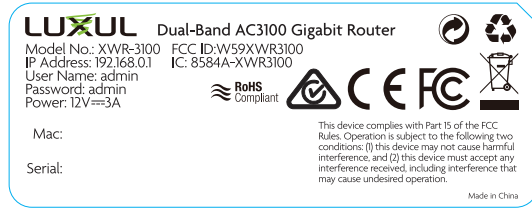

For Printing