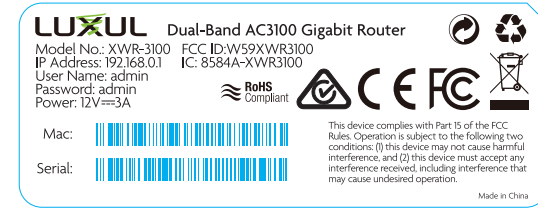

For Printing

Label Art

Label Dimensions

Minimum Sizes

Colors