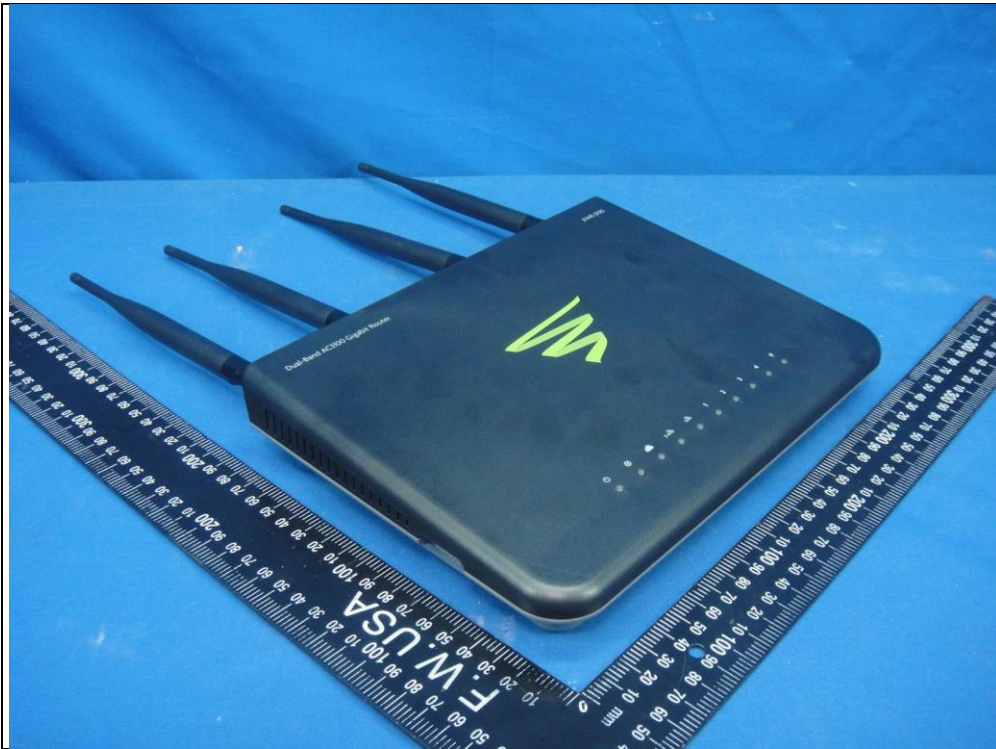

## CONSTRUCTION PHOTOS OF EUT

Adapter 1 (Brand: LEI, Model: MU42-3120300-A1)

Adapter 2 (Brand: CWT, Model: 2ABN036F US)