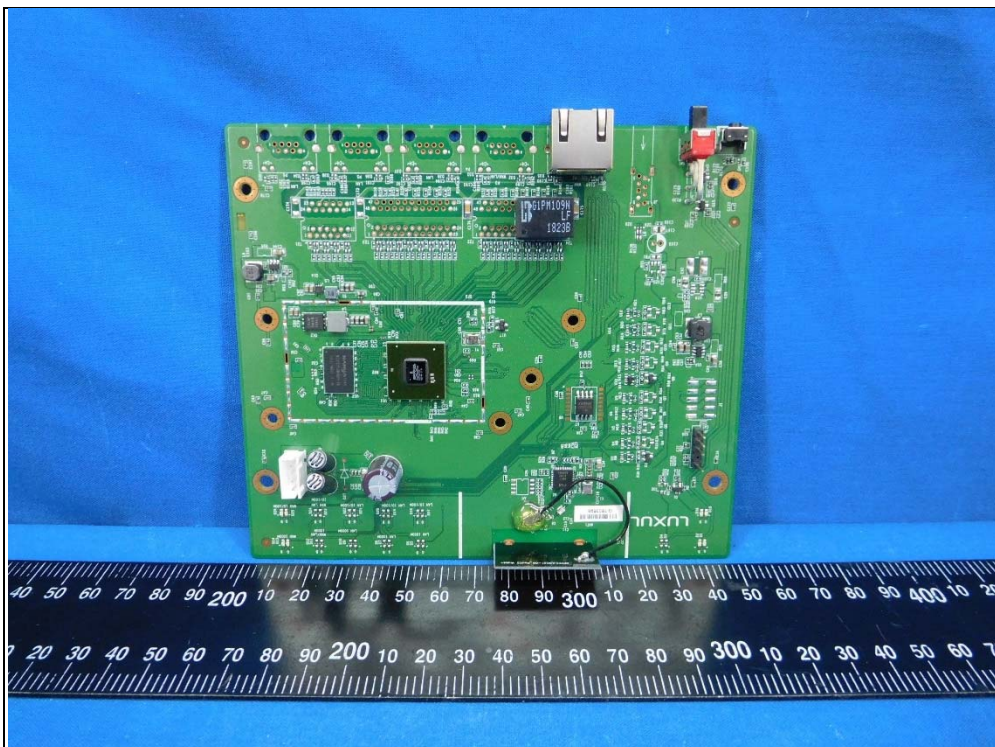

## CONSTRUCTION PHOTOS OF EUT

Model No.: RFPPCA302207IMAB301

Model No.: 1WC2000ANTA1G