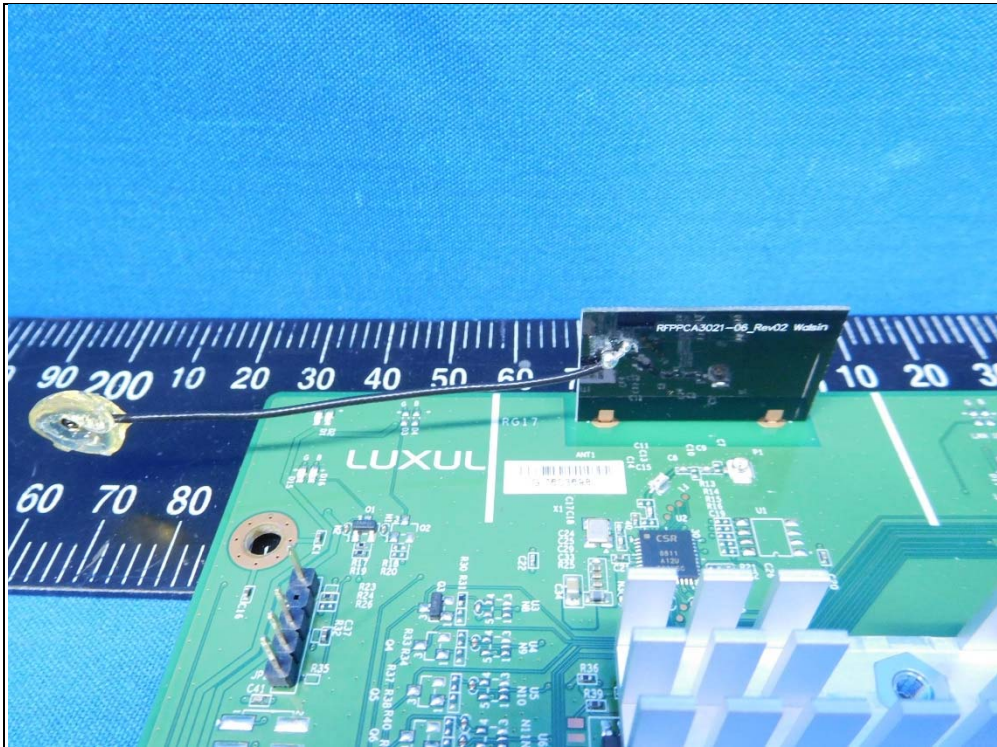

## CONSTRUCTION PHOTOS OF EUT

Model No.: RFPPCA302207IMAB301

Model No.: 1WC2000ANTA1G