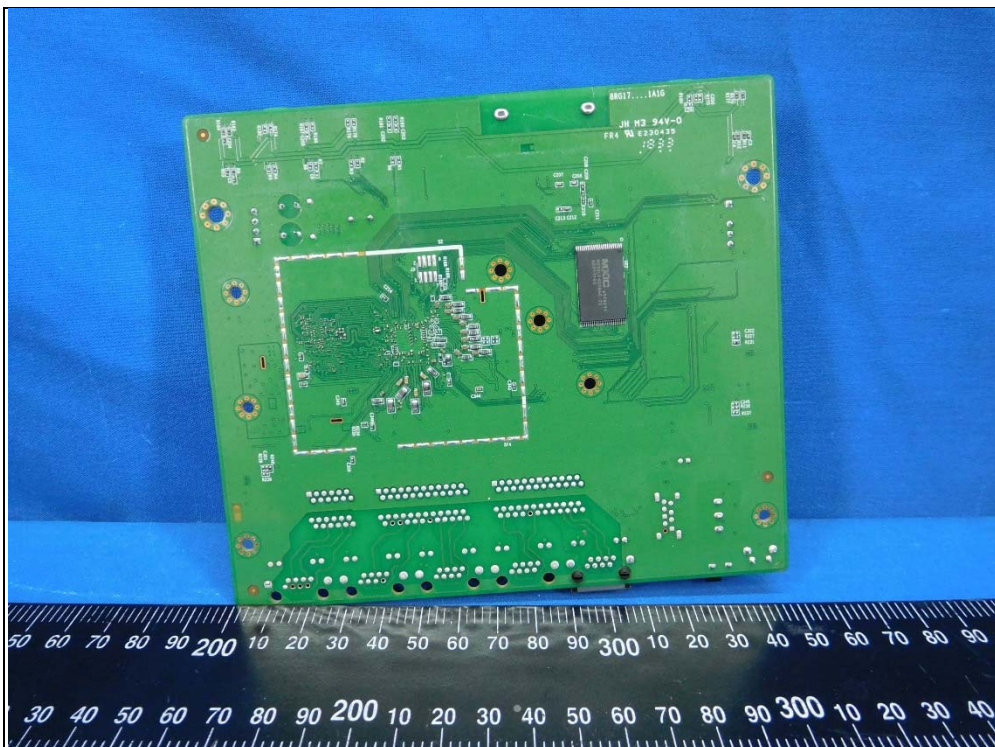

## CONSTRUCTION PHOTOS OF EUT

Model No.: RFPPCA302207IMAB301

Model No.: 1WC2000ANTA1G