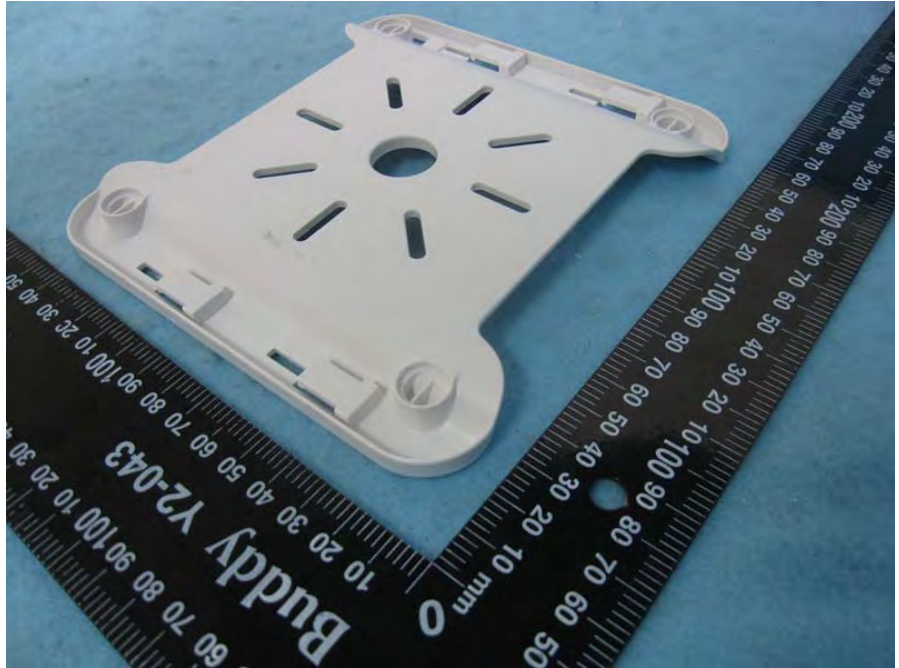

Brand Name: Luxul Model Name: XAP-1610, XWS-2610

Wall-mounted rack

PoE

Model Name: POE29U-560

Power cable

RJ-45 cable