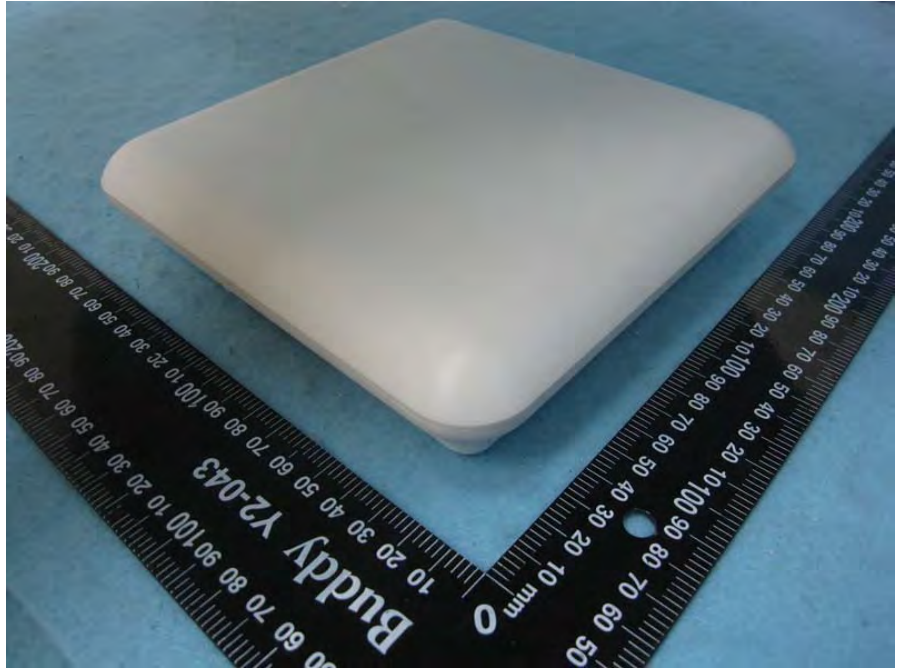

Brand Name: Luxul Model Name: XAP-1610, XWS-2610

Wall-mounted rack

PoE

Model Name: POE29U-560

Power cable

RJ-45 cable