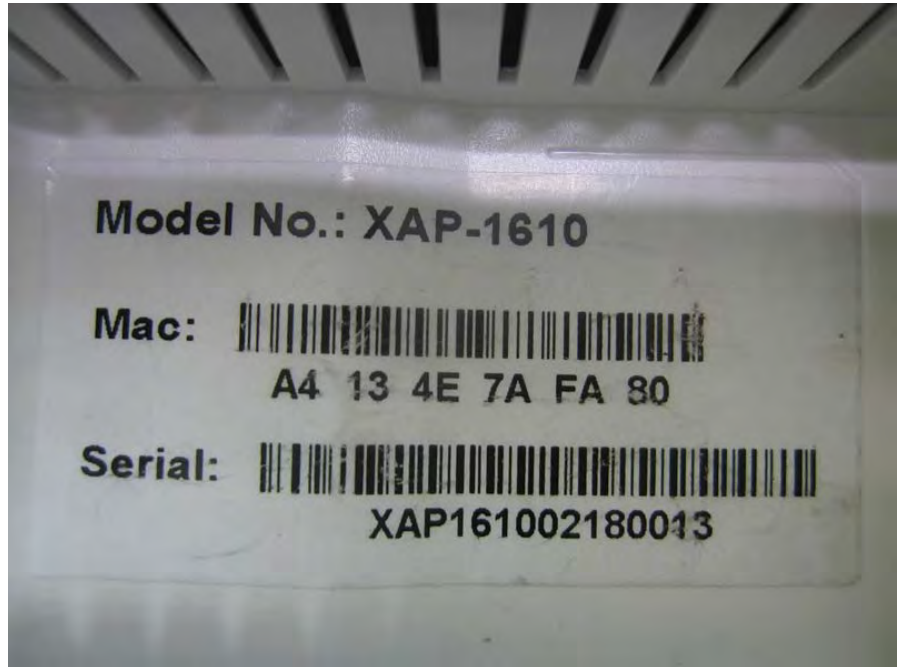

Brand Name: Luxul Model Name: XAP-1610, XWS-2610

Wall-mounted rack

PoE

Model Name: POE29U-560

Power cable

RJ-45 cable