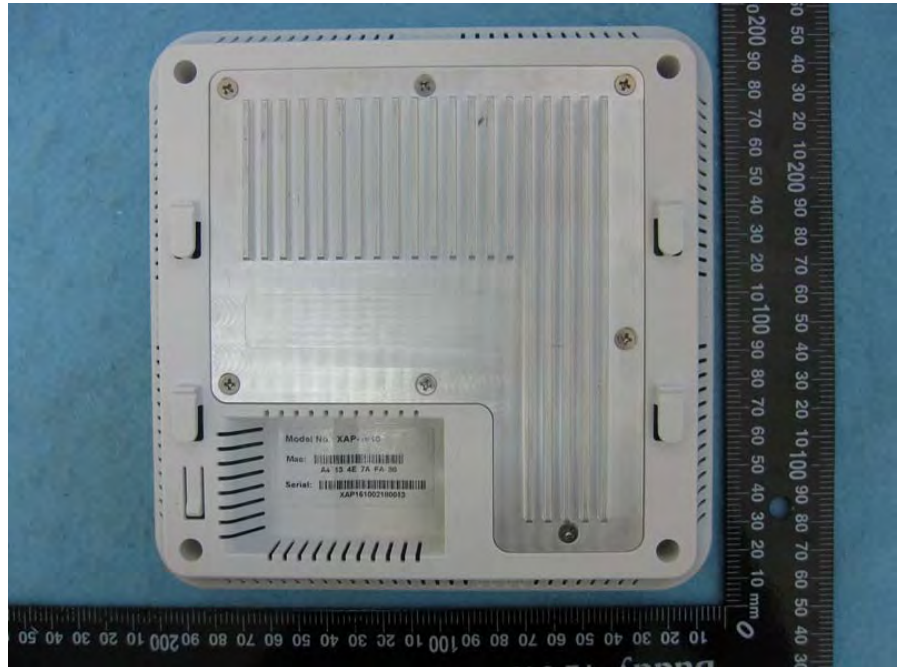

Brand Name: Luxul Model Name: XAP-1610, XWS-2610

Wall-mounted rack

PoE

Model Name: POE29U-560

Power cable

RJ-45 cable