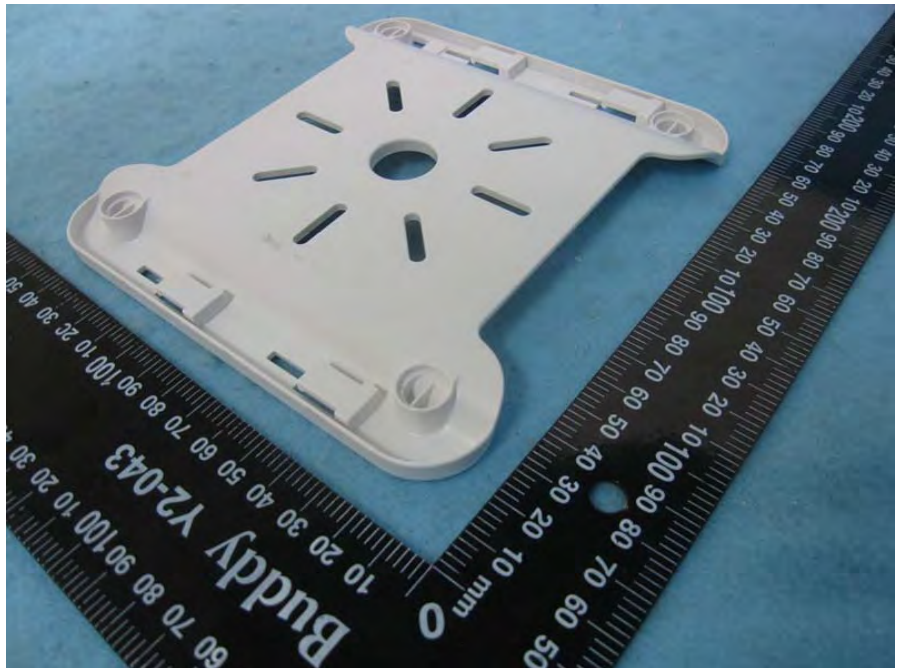

Brand Name: Luxul Model Name: XAP-1610, XWS-2610

Wall-mounted rack

PoE 1

Model Name: POE29U-560

PoE 2

Model Name:

G0545-560-054-POE1000

Power cable 1 (for PoE 1 use)

Power cable 2 (for PoE 2 use)

RJ-45 cable