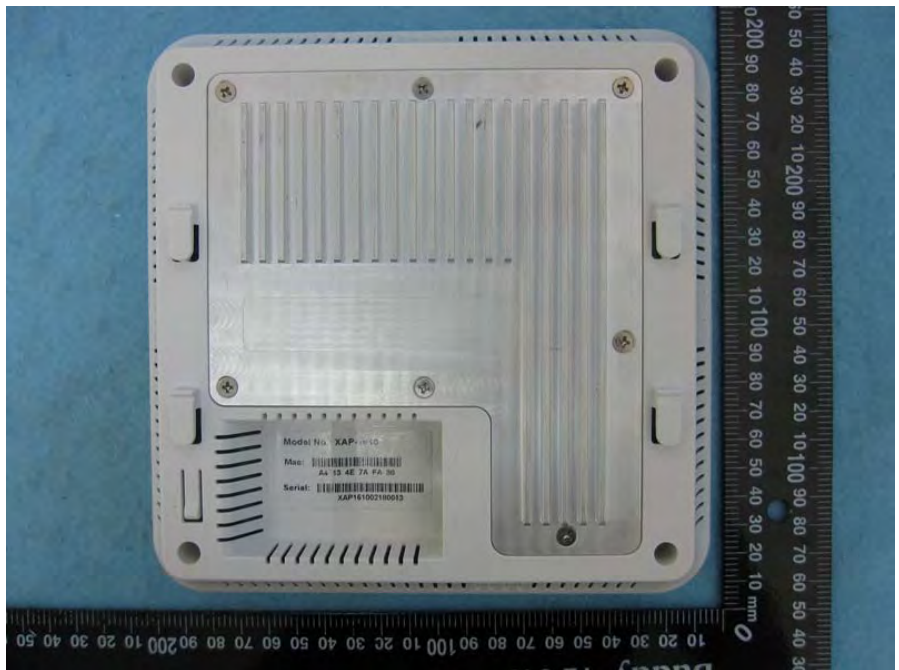

Brand Name: Luxul Model Name: XAP-1610, XWS-2610

Wall-mounted rack

PoE 1

Model Name: POE29U-560

PoE 2

Model Name:

G0545-560-054-POE1000

Power cable 1 (for PoE 1 use)

Power cable 2 (for PoE 2 use)

RJ-45 cable