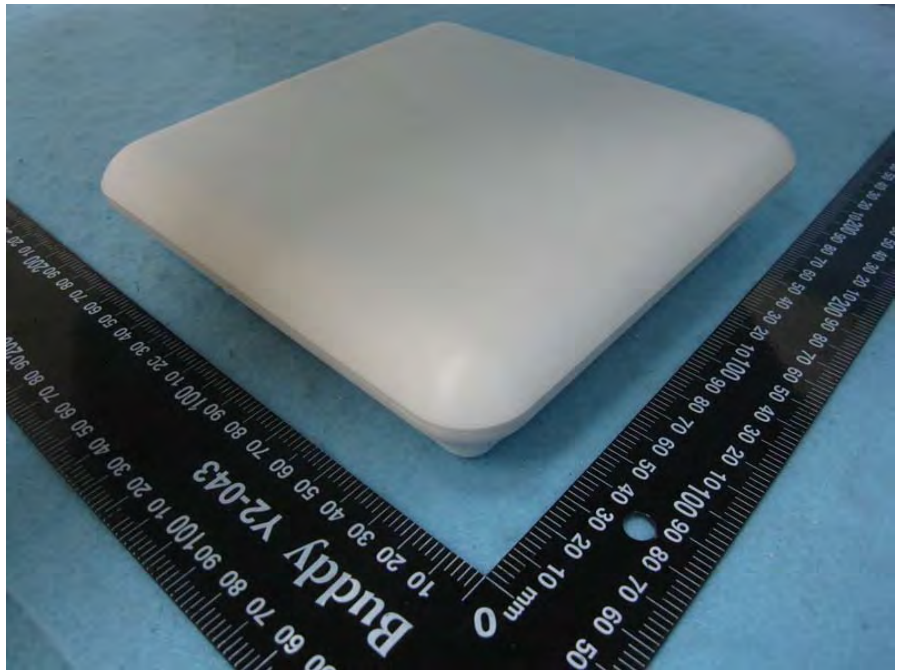

Brand Name: Luxul Model Name: XAP-1610, XWS-2610

Wall-mounted rack

PoE 1

Model Name: POE29U-560

PoE 2

Model Name:

G0545-560-054-POE1000

Power cable 1 (for PoE 1 use)