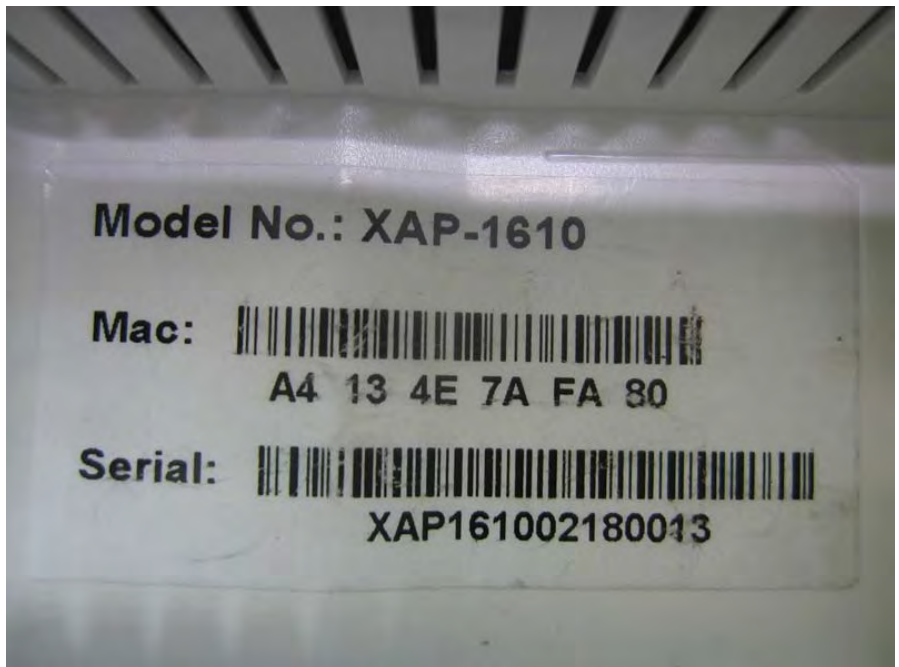

Brand Name: Luxul Model Name: XAP-1610, XWS-2610

Wall-mounted rack

PoE 1

Model Name: POE29U-560

PoE 2

Model Name:

G0545-560-054-POE1000

Power cable 1 (for PoE 1 use)