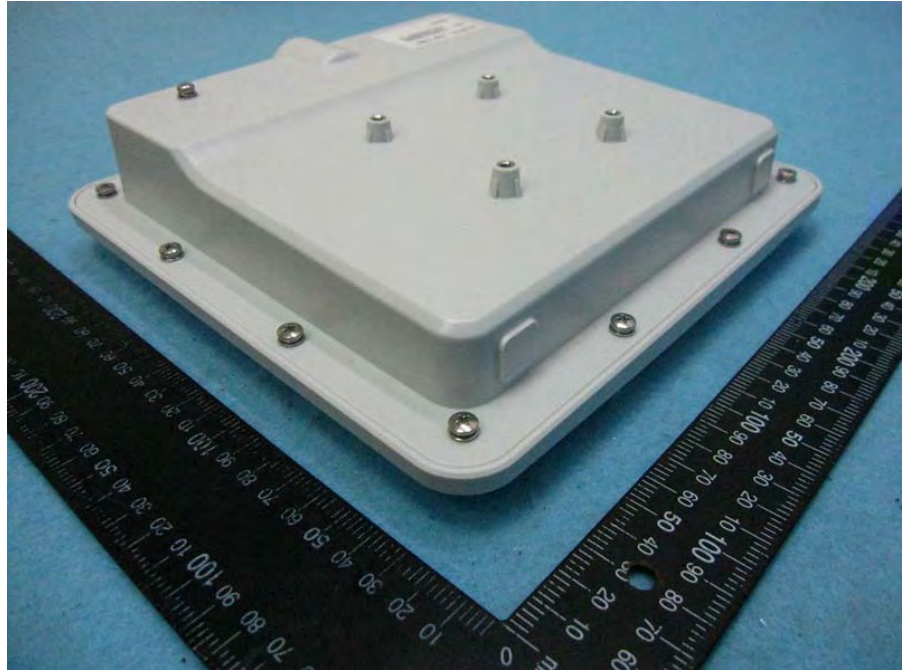

Brand Name: Luxul Model No.: XAP-1440

PoE

Power Cable

RJ-45 Cable