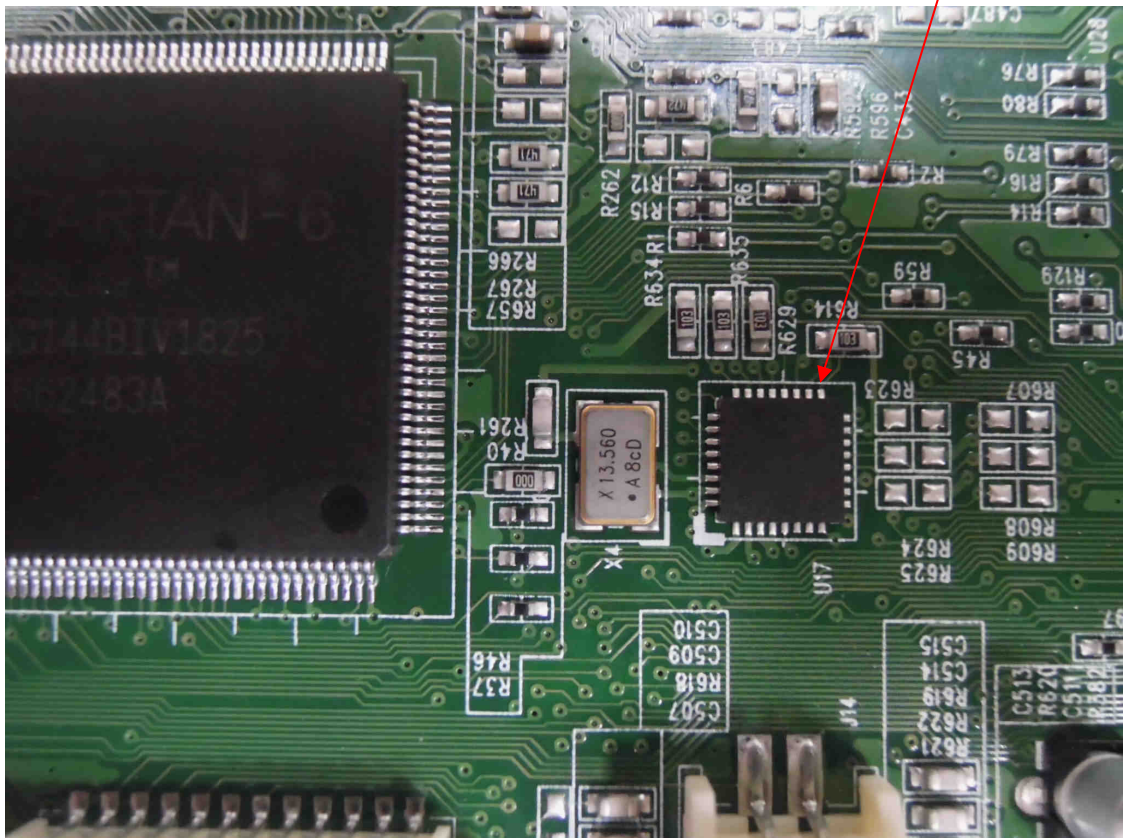

Product: PHOTO PRINTER

Brand Name: HiTi

Type Identification: P52XXX(X:A~Z;a~z;0~9 or blank for marketing purpose)

Product: PHOTO PRINTER

Brand Name: HiTi

Type Identification: P52XXX(X:A~Z;a~z;0~9 or blank for marketing purpose)

Product: PHOTO PRINTER
Brand Name: HiTi
Type Identification: P52XXX(X:A~Z;a~z;0~9 or blank for marketing purpose)

RF

Product: PHOTO PRINTER
Brand Name: HiTi
Type Identification: P52XXX(X:A~Z;a~z;0~9 or blank for marketing purpose)

Product: PHOTO PRINTER

Brand Name: HiTi

Type Identification: P52XXX(X:A~Z;a~z;0~9 or blank for marketing purpose)

Module to Antenna long Cable (worst case)

Product: PHOTO PRINTER

Brand Name: HiTi

Type Identification: P52XXX(X:A~Z;a~z;0~9 or blank for marketing purpose)