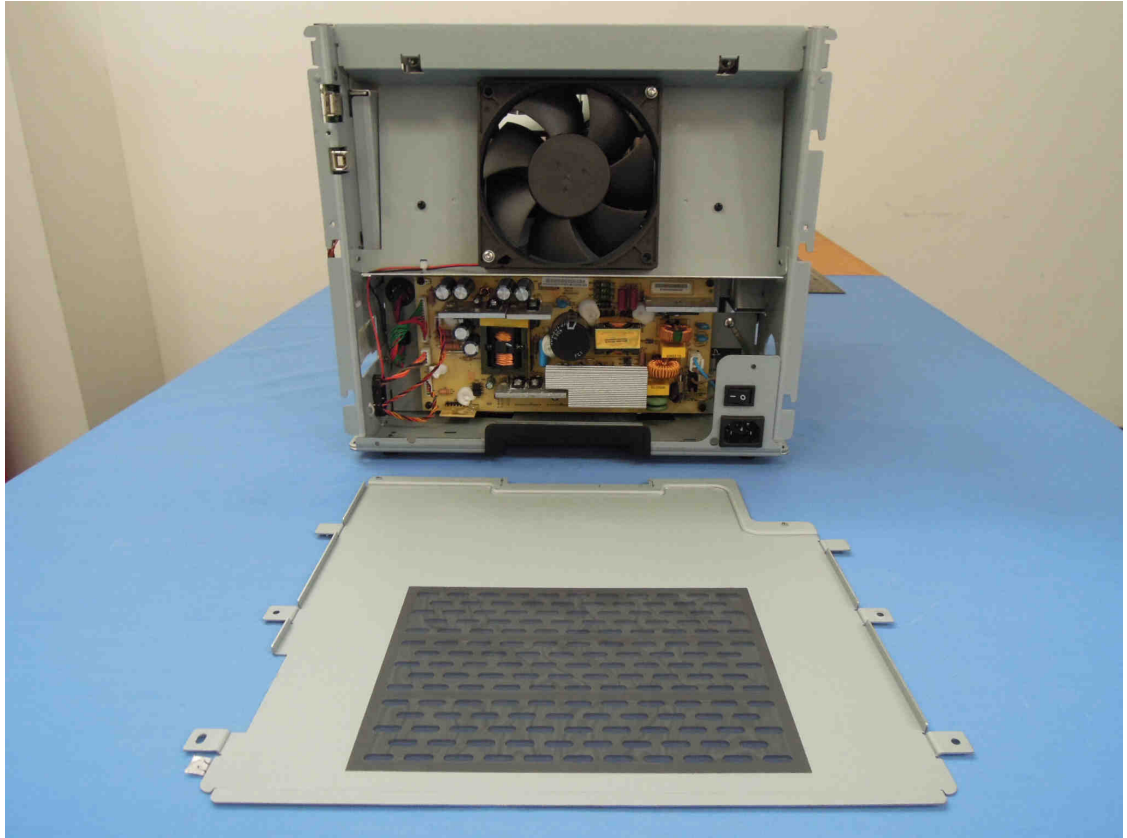

Product: PHOTO PRINTER

Brand Name: HiTi

Type Identification: P52XXX(X:A~Z;a~z;0~9 or blank for marketing purpose)

Product: PHOTO PRINTER

Brand Name: HiTi

Type Identification: P52XXX(X:A~Z;a~z;0~9 or blank for marketing purpose)

Product: PHOTO PRINTER
Brand Name: HiTi
Type Identification: P52XXX(X:A~Z;a~z;0~9 or blank for marketing purpose)

RF

Product: PHOTO PRINTER
Brand Name: HiTi
Type Identification: P52XXX(X:A~Z;a~z;0~9 or blank for marketing purpose)

Product: PHOTO PRINTER

Brand Name: HiTi

Type Identification: P52XXX(X:A~Z;a~z;0~9 or blank for marketing purpose)

Module to Antenna long Cable (worst case)

Product: PHOTO PRINTER

Brand Name: HiTi

Type Identification: P52XXX(X:A~Z;a~z;0~9 or blank for marketing purpose)