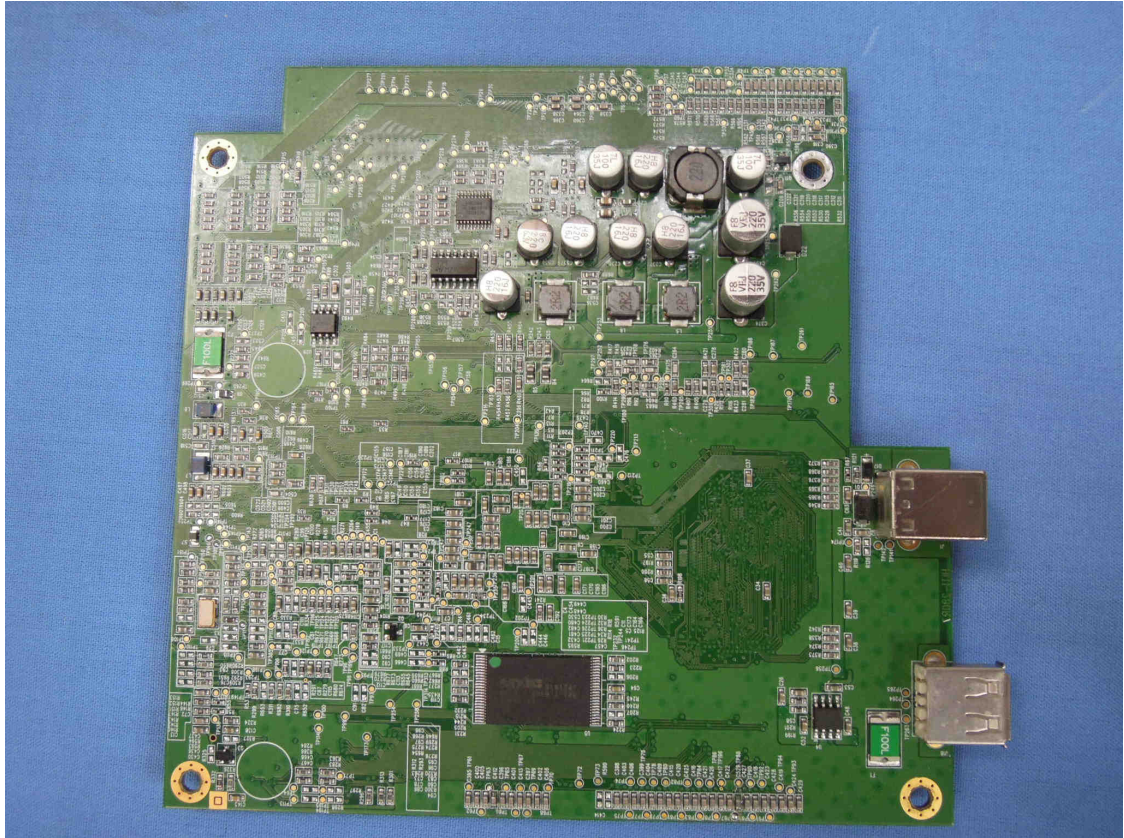

Product: PHOTO PRINTER

Brand Name: HiTi

Type Identification: P52XXX(X:A~Z;a~z;0~9 or blank for marketing purpose)

Product: PHOTO PRINTER

Brand Name: HiTi

Type Identification: P52XXX(X:A~Z;a~z;0~9 or blank for marketing purpose)

Product: PHOTO PRINTER
Brand Name: HiTi
Type Identification: P52XXX(X:A~Z;a~z;0~9 or blank for marketing purpose)

RF

Product: PHOTO PRINTER
Brand Name: HiTi
Type Identification: P52XXX(X:A~Z;a~z;0~9 or blank for marketing purpose)

Product: PHOTO PRINTER

Brand Name: HiTi

Type Identification: P52XXX(X:A~Z;a~z;0~9 or blank for marketing purpose)

Module to Antenna long Cable (worst case)

Product: PHOTO PRINTER

Brand Name: HiTi

Type Identification: P52XXX(X:A~Z;a~z;0~9 or blank for marketing purpose)