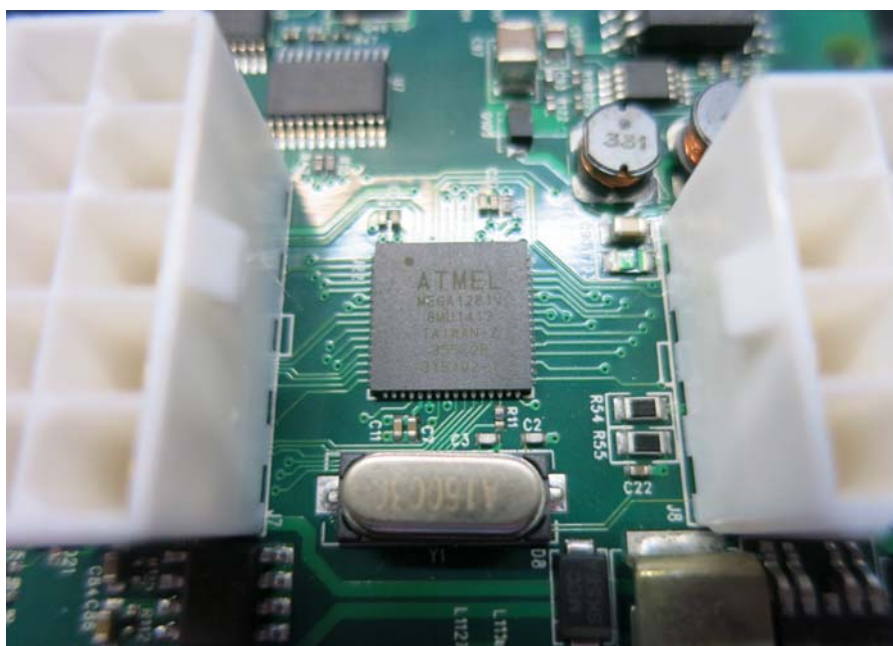

INTERTEK TESTING SERVICE

Report No.: 15020775HKG-002

Equipment Photographs

Model : E7033

(Internal)

FCC ID: W3Z-E7033

IC: 6817C-E7033