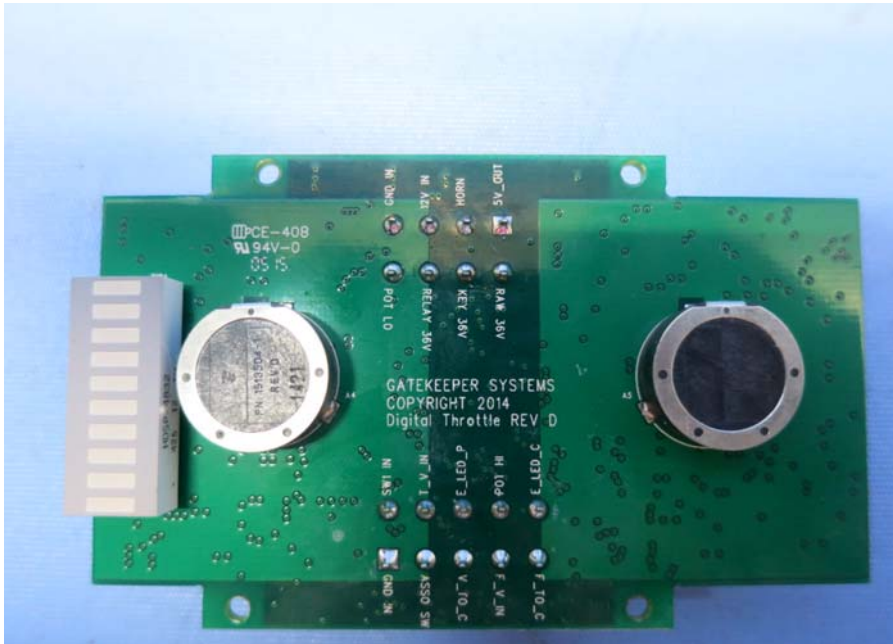

INTERTEK TESTING SERVICE

Report No.: 15020775HKG-002

Equipment Photographs

Model : E7033

(Internal)

FCC ID: W3Z-E7033

IC: 6817C-E7033