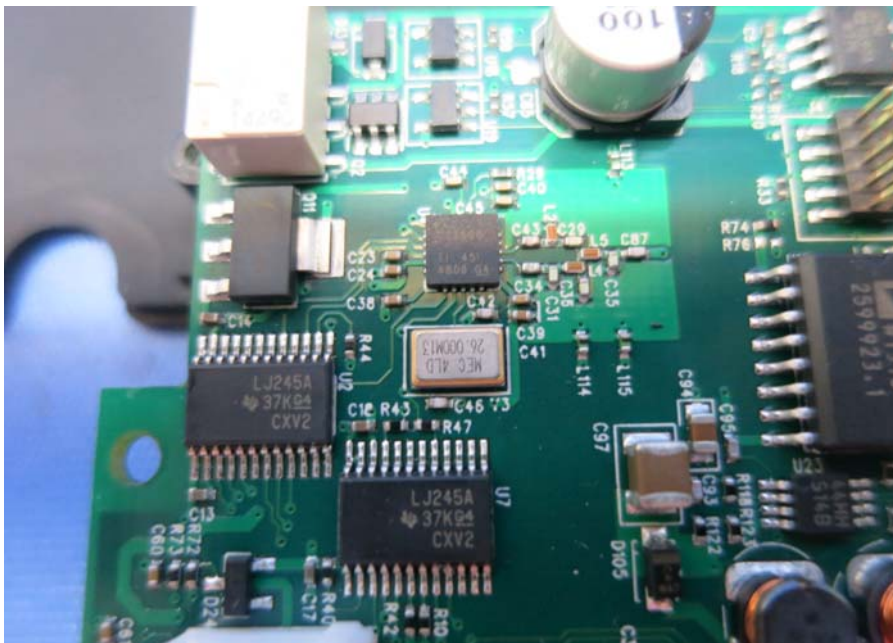

INTERTEK TESTING SERVICE

Report No.: 15020775HKG-002

Equipment Photographs

Model : E7033

(Internal)

FCC ID: W3Z-E7033

IC: 6817C-E7033