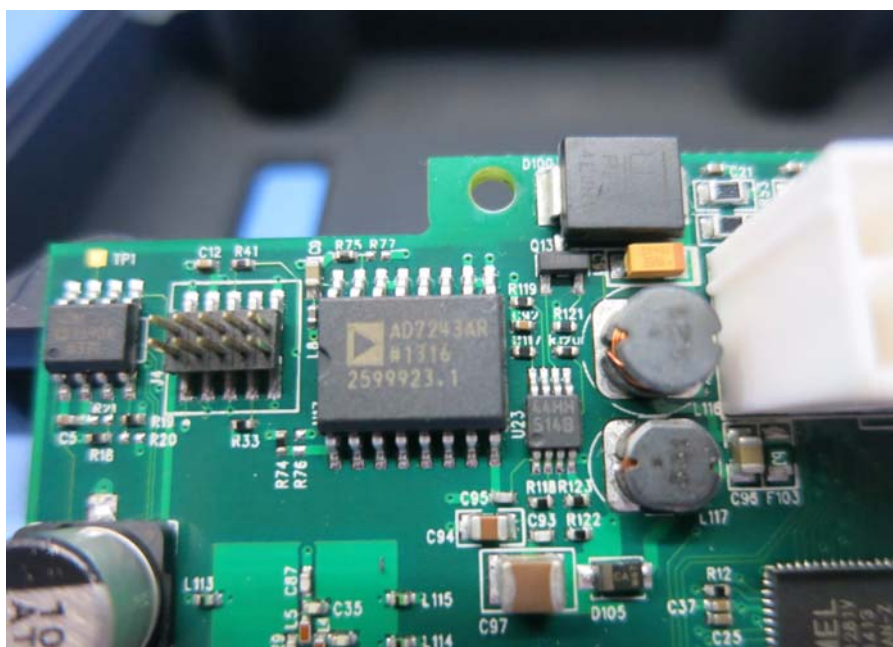

INTERTEK TESTING SERVICE

Report No.: 15020775HKG-002

Equipment Photographs

Model : E7033

(Internal)

FCC ID: W3Z-E7033

IC: 6817C-E7033