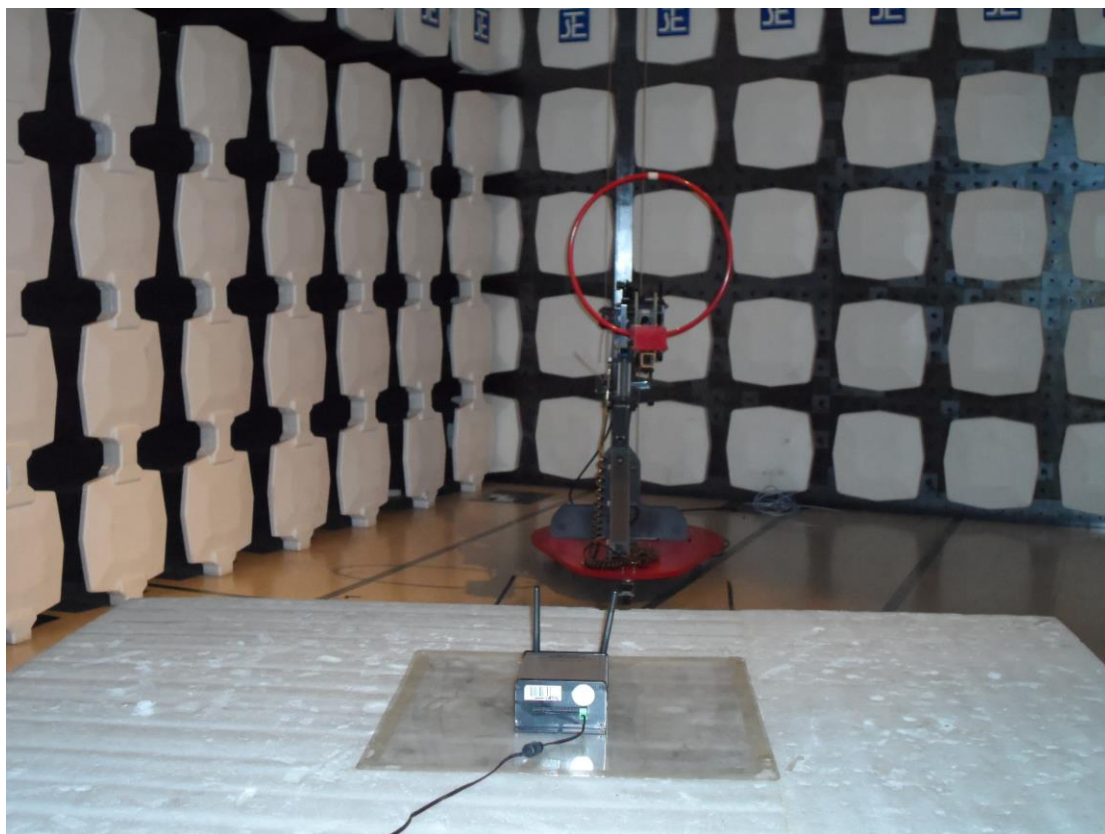

FCC ID: W3Z-CRFII  
PHOTOGRAPH OF THE PRODUCT  
MEASUREMENT OF RADIATED EMISSION TEST SET UP

**FCC ID: W3Z-CRFII**  
**PHOTOGRAPH OF THE PRODUCT**

**MEASUREMENT OF CONDUCTED EMISSION TEST SET UP**