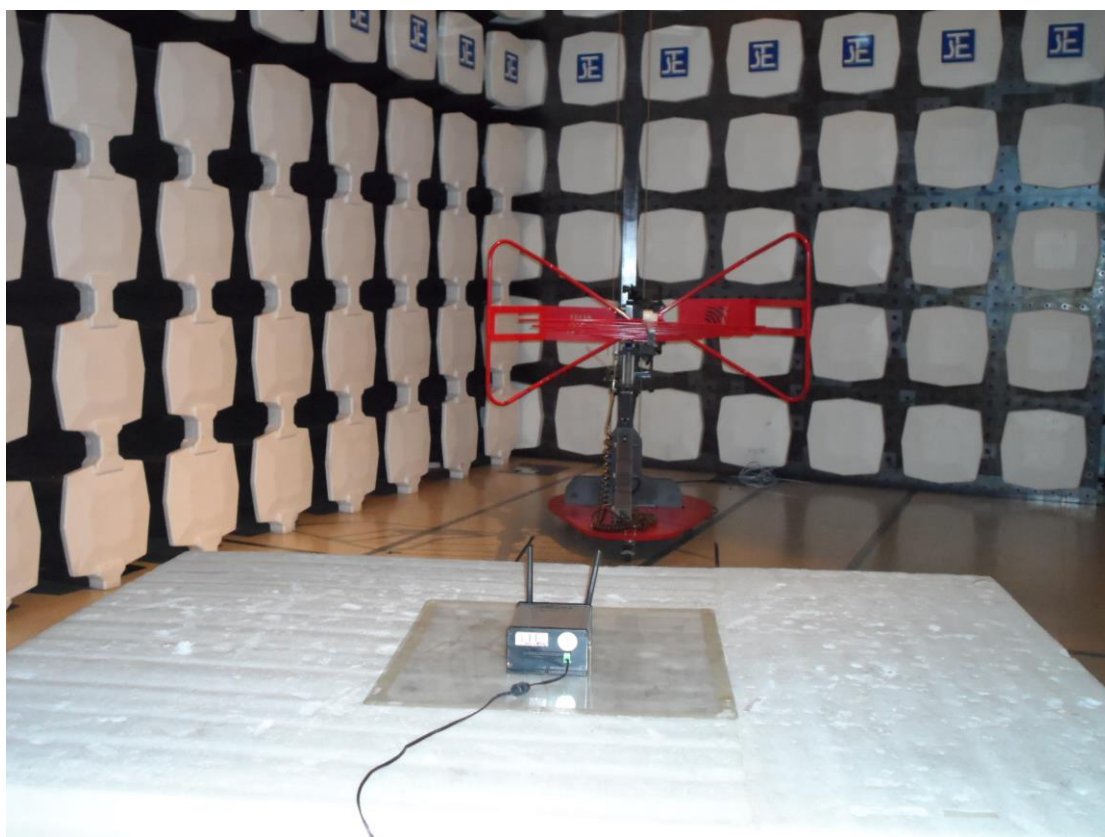

FCC ID: W3Z-CRFII  
PHOTOGRAPH OF THE PRODUCT  
MEASUREMENT OF RADIATED EMISSION TEST SET UP

**FCC ID: W3Z-CRFII**  
**PHOTOGRAPH OF THE PRODUCT**

**MEASUREMENT OF CONDUCTED EMISSION TEST SET UP**