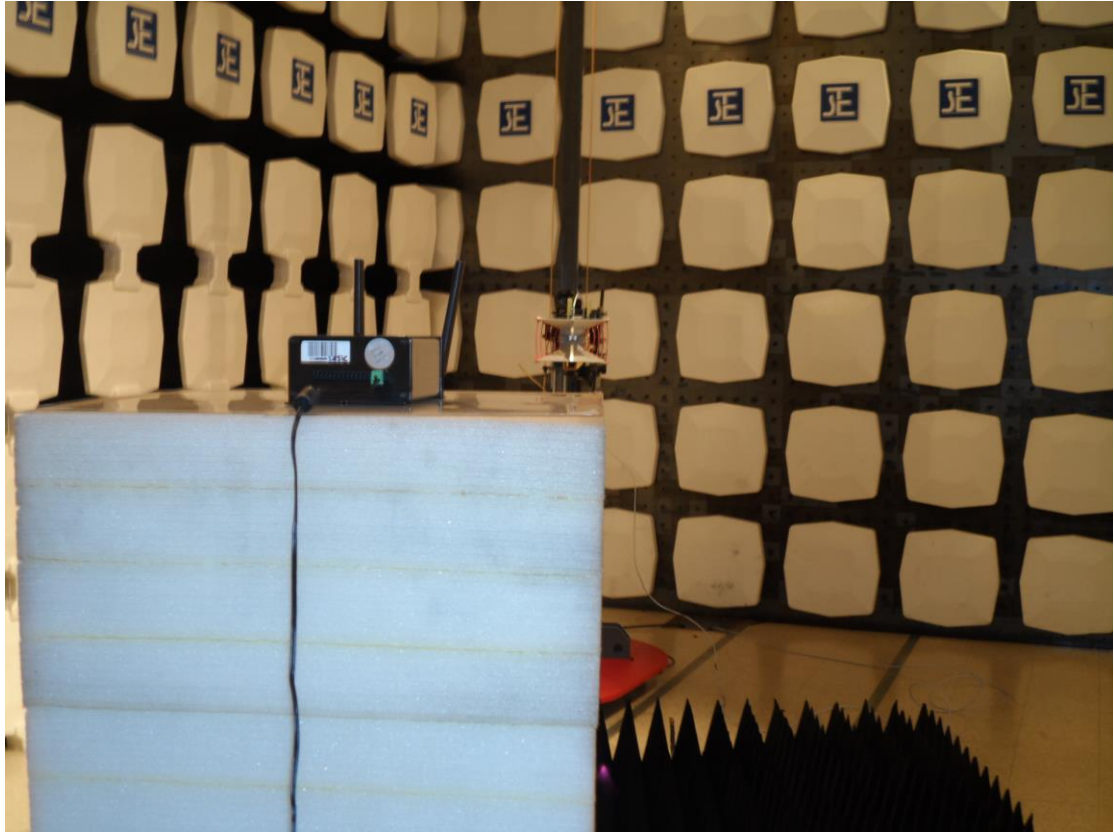

FCC ID: W3Z-CRFII  
PHOTOGRAPH OF THE PRODUCT  
MEASUREMENT OF RADIATED EMISSION TEST SET UP

**FCC ID: W3Z-CRFII**  
**PHOTOGRAPH OF THE PRODUCT**

**MEASUREMENT OF CONDUCTED EMISSION TEST SET UP**