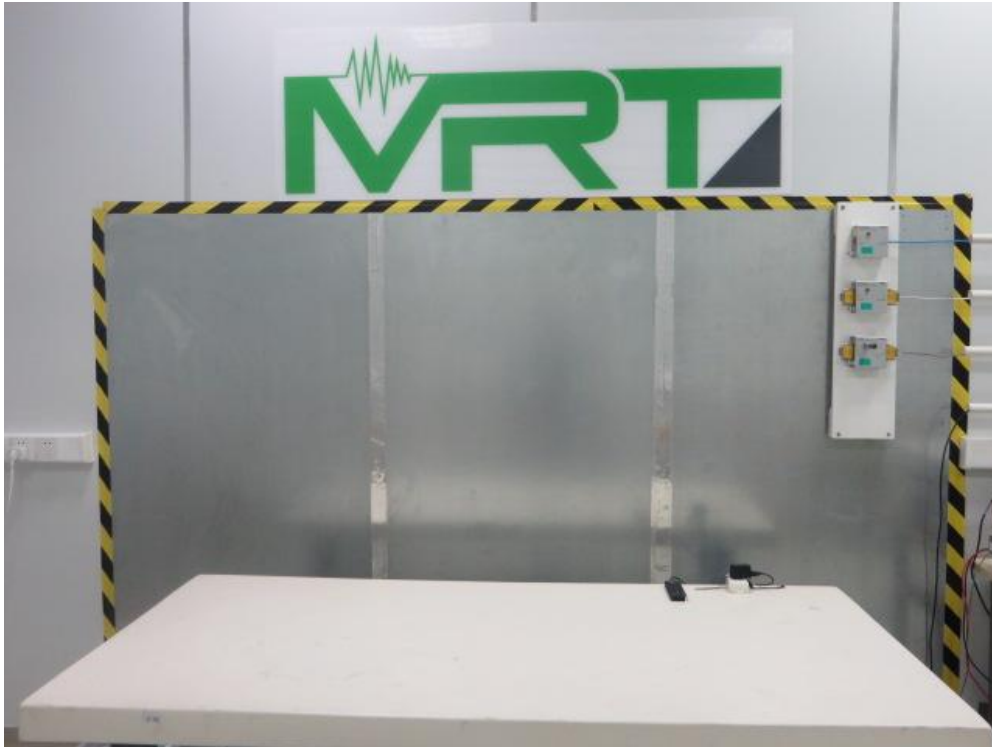

FCC Part15C Test Setup Photo

Description: Front view of Conducted Emission Test Setup

Description: Back view of Conducted Emission Test Setup

hayiDescription: Radiated Emission Test Setup for 9kHz ~ 30MHz