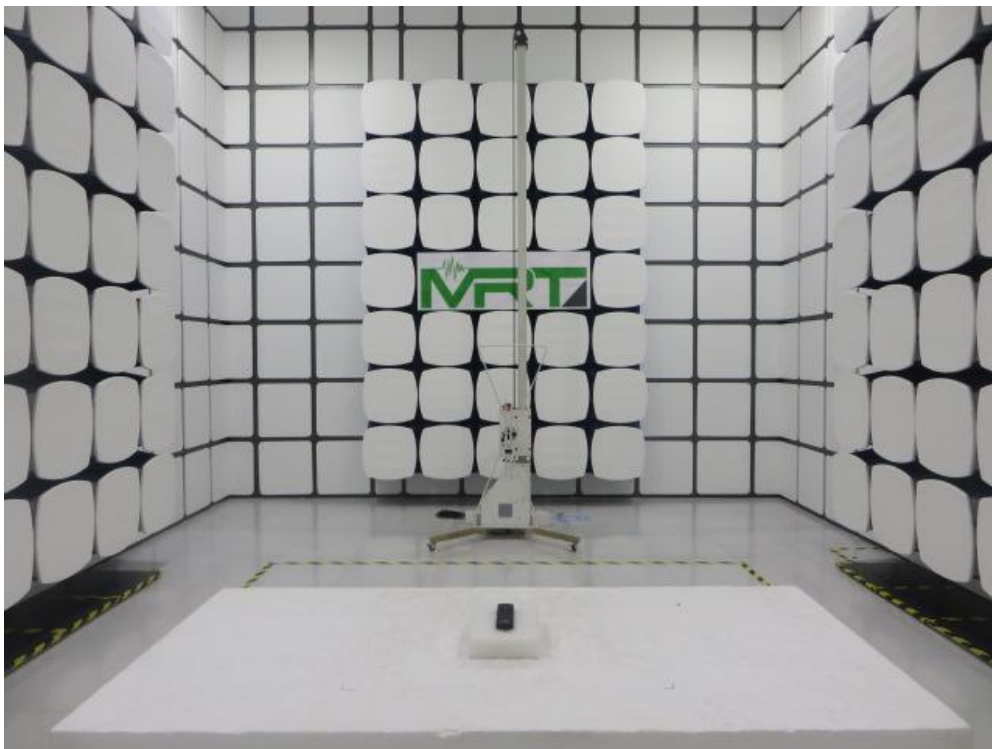

FCC Part15C Test Setup Photo

Description: Front view of Conducted Emission Test Setup

Description: Back view of Conducted Emission Test Setup

hayiDescription: Radiated Emission Test Setup for 9kHz ~ 30MHz

Description: Radiated Emission Test Setup for 30MHz ~ 1GHz

Description: Radiated Emission Test Setup for 1GHz ~ 18GHz

Description: Radiated Emission Test Setup for 18GHz ~ 25GHz

Description: Conducted Test Setup