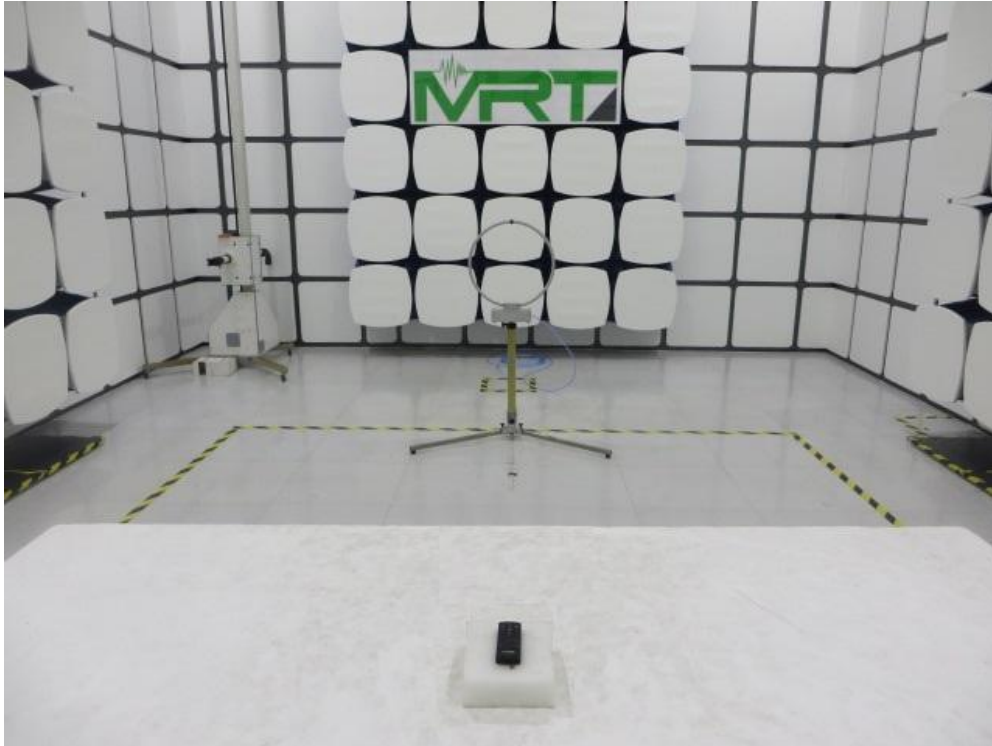

FCC Part15C Test Setup Photo

Description: Front view of Conducted Emission Test Setup

Description: Back view of Conducted Emission Test Setup

hayiDescription: Radiated Emission Test Setup for 9kHz ~ 30MHz

Description: Radiated Emission Test Setup for 30MHz ~ 1GHz

Description: Radiated Emission Test Setup for 1GHz ~ 18GHz

Description: Radiated Emission Test Setup for 18GHz ~ 25GHz

Description: Conducted Test Setup