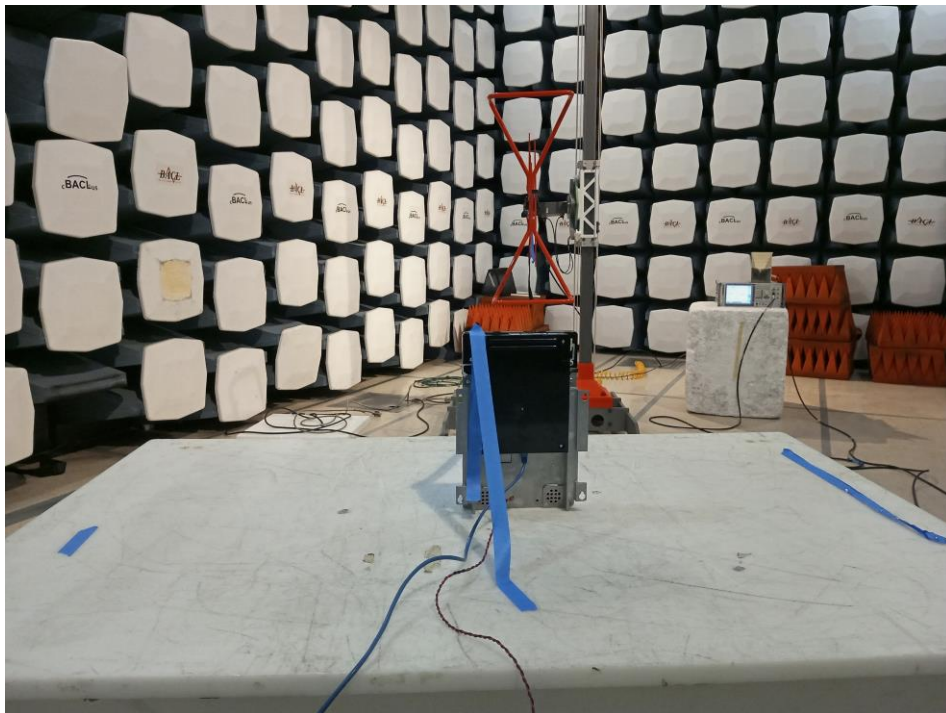

EUT Test Setup Photographs

1.1 9kHz - 30MHz at 3 Meters Front View

1.2 9kHz - 30MHz at 3 Meters Rear View

1.3 30 MHz – 1 GHz at 3 Meters Front View

1.4 30 MHz – 1 GHz at 3 Meters Rear View

1.5 1 – 18 GHz at 1 Meter Front View