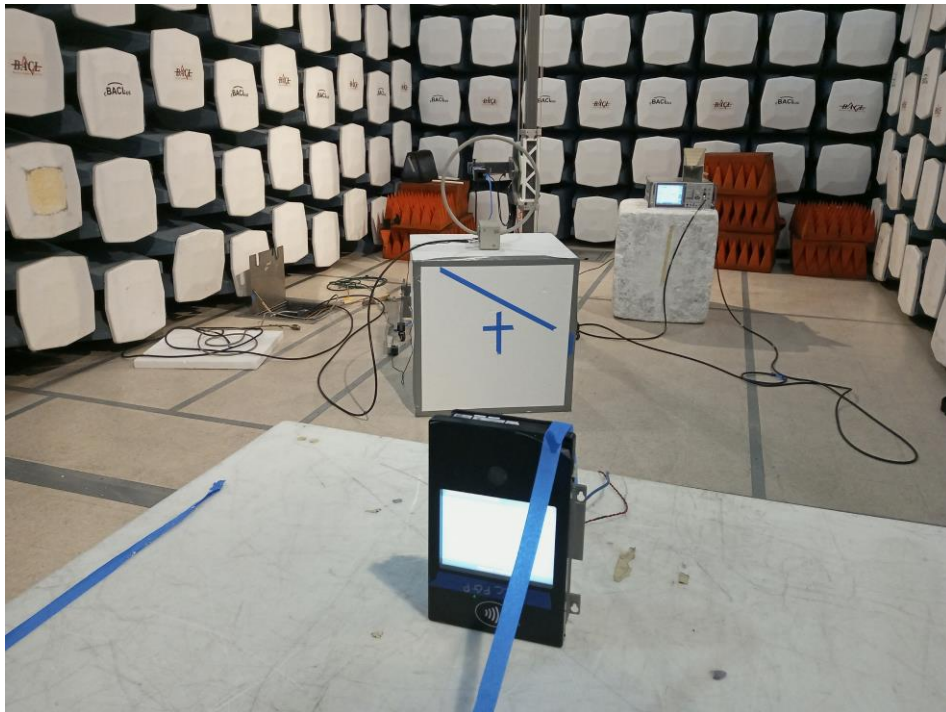

EUT Test Setup Photographs

1.1 9kHz - 30MHz at 3 Meters Front View

1.2 9kHz - 30MHz at 3 Meters Rear View

1.3 30 MHz – 1 GHz at 3 Meters Front View

1.4 30 MHz – 1 GHz at 3 Meters Rear View

1.5 1 – 18 GHz at 1 Meter Front View