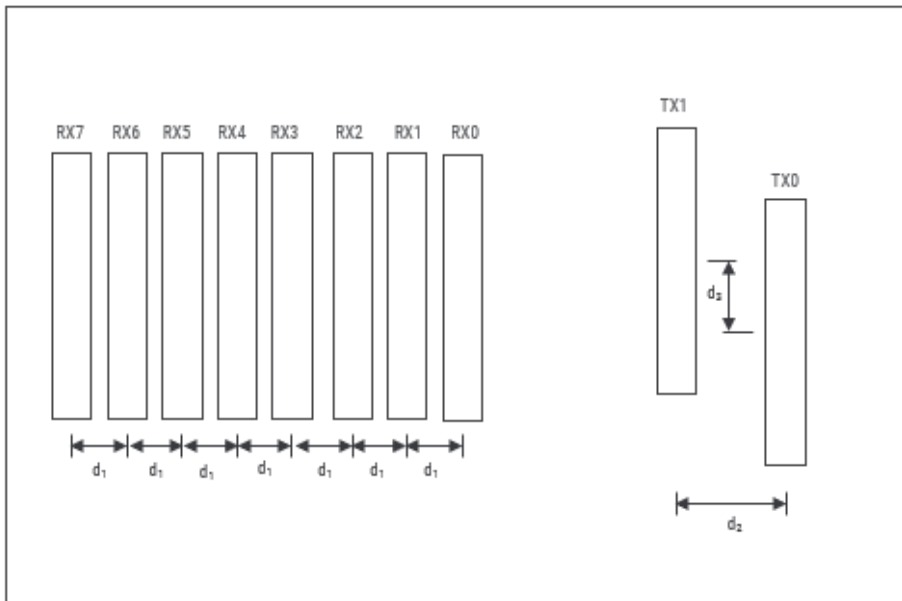

ANTENNA REPORT T48

This sensor has 2 TX and 8RX antennas.

T48: TX Gain 12.7 dBi

Mode	Antenna Feed Power Avg. [dBm]	Antenna Feed Power Peak [dBm]
Waveform 0	-11.43	-0.7
Waveform 1	-3.93	0.7
Waveform 2	-10	-0.83
Waveform 6	-6.93	-0.03